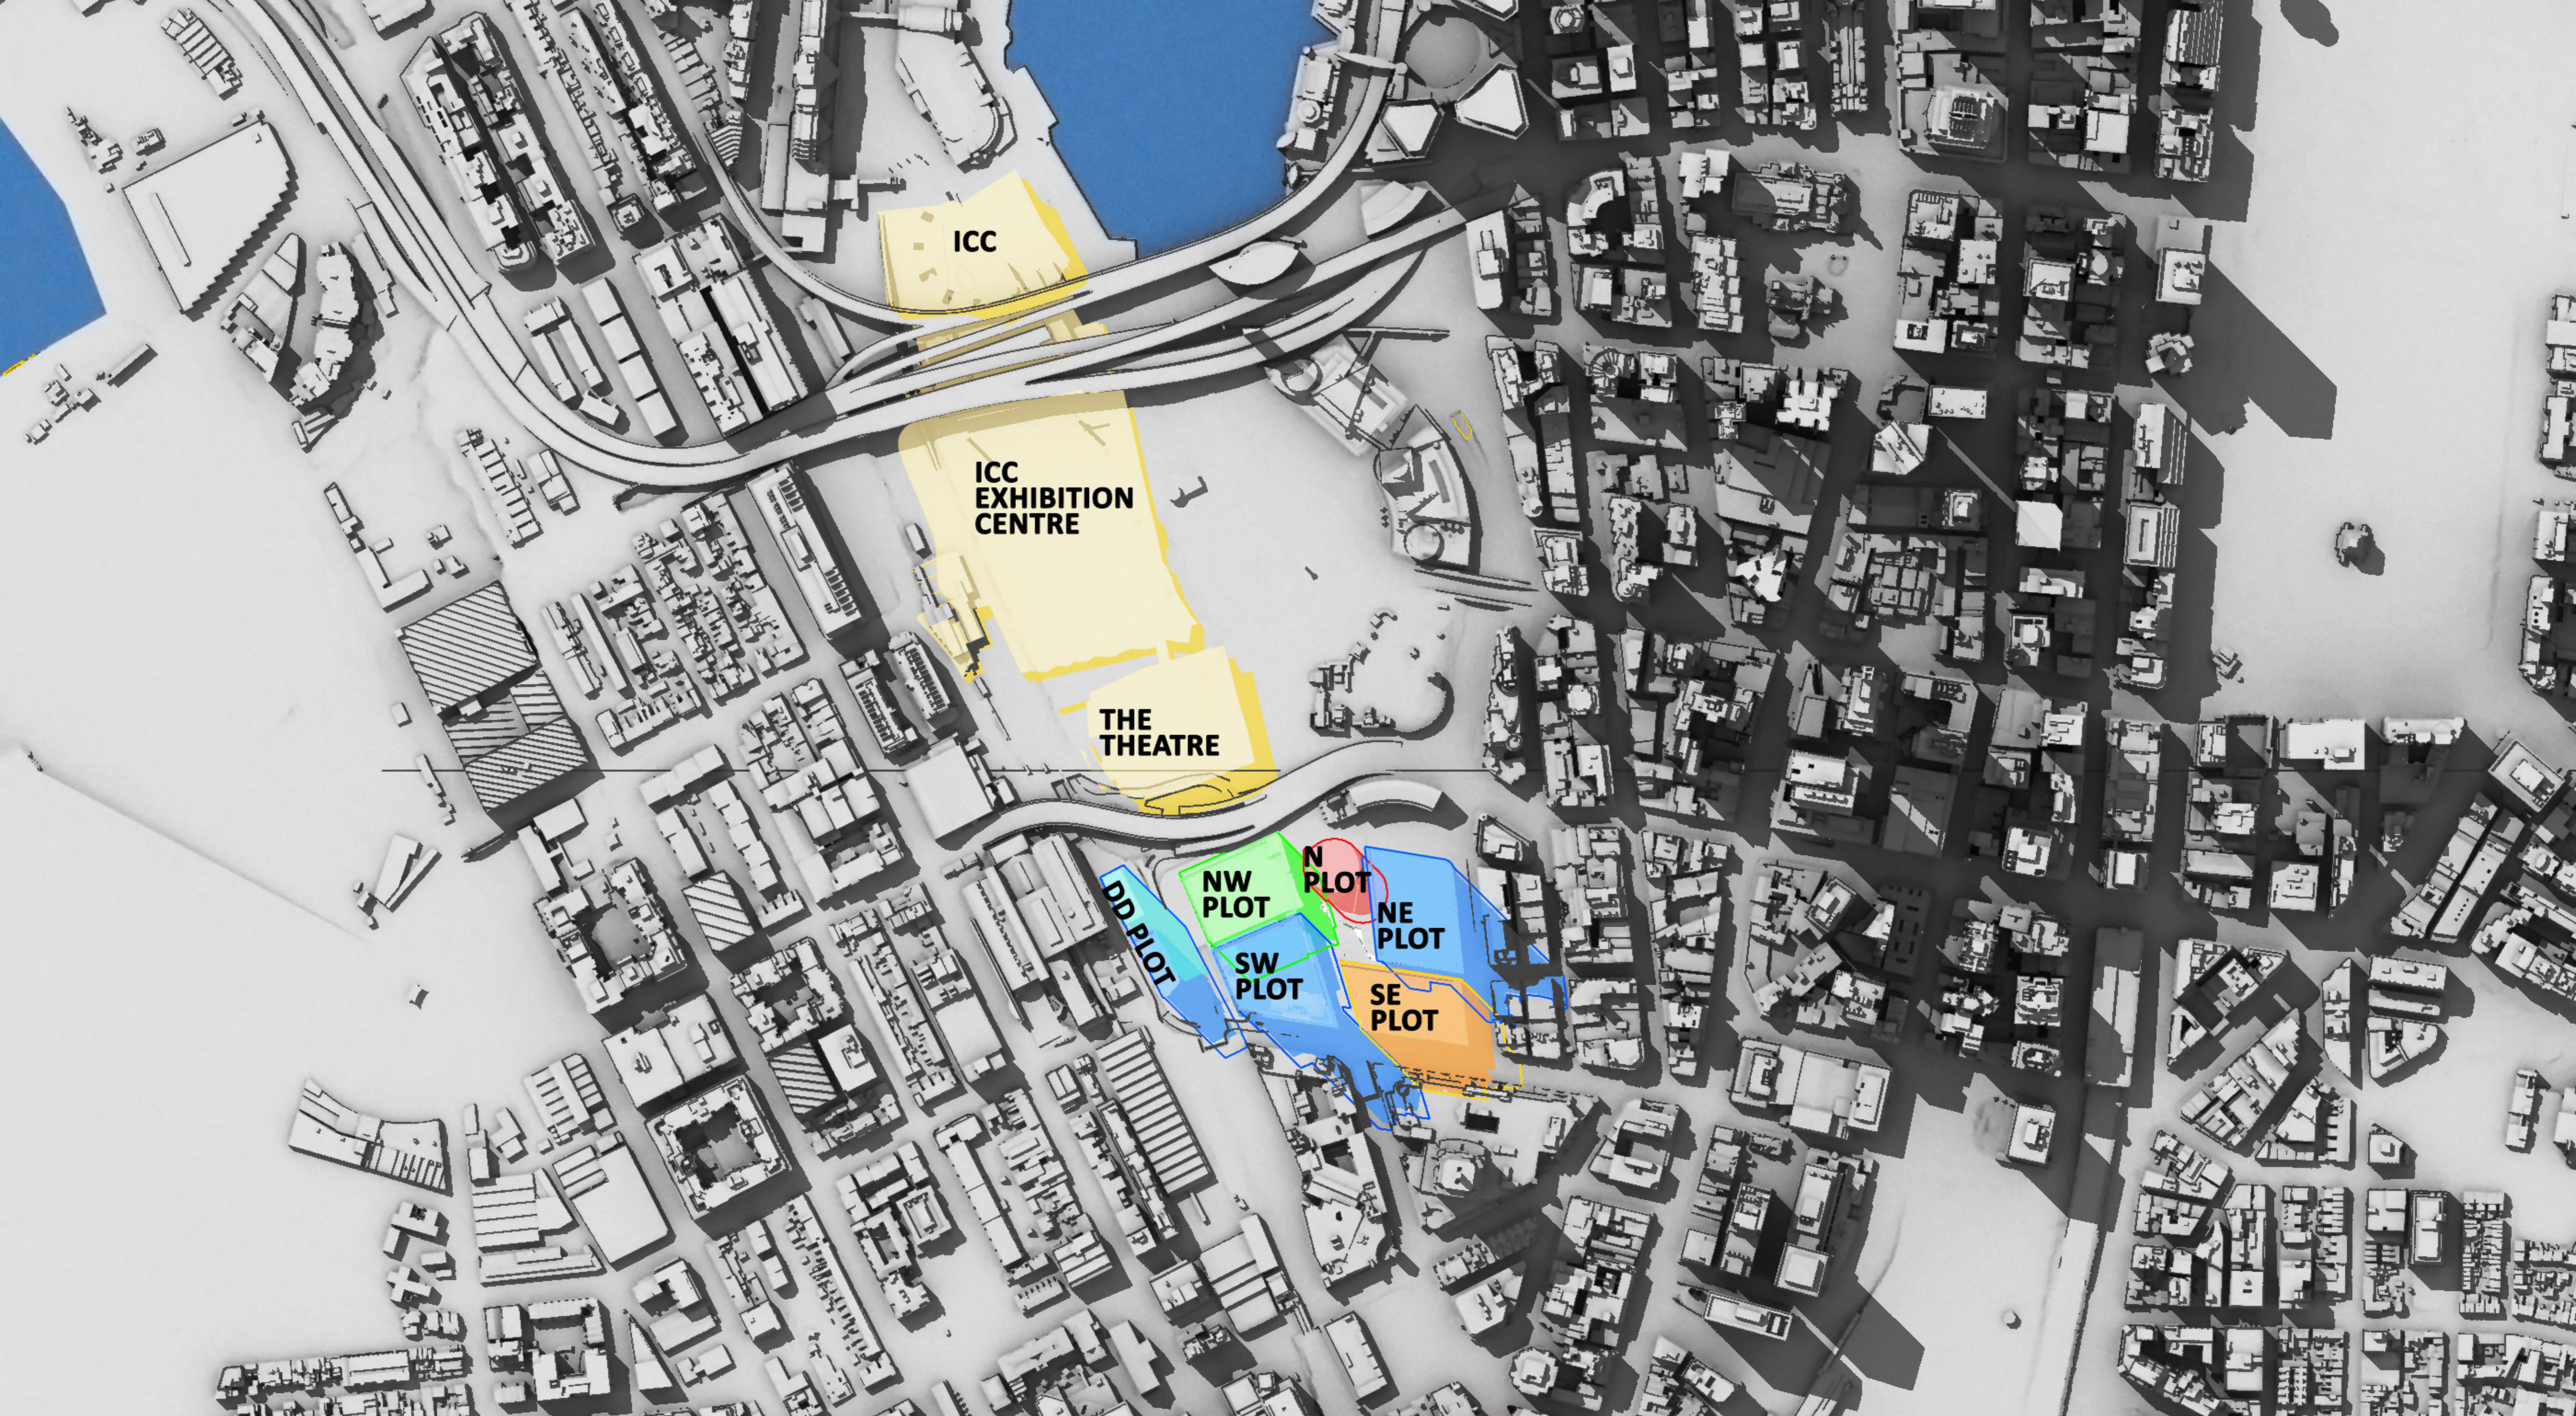

SICEEP - Darling Square Shadow Study

21st March, 2pm

SICEEP - Darling Square Shadow Study

21st March, 3pm

SICEEP - Darling Square Shadow Study

21st March, 4pm

SICEEP - Darling Square Shadow Study

21st March, 5pm

SICEEP - Darling Square Shadow Study

21st June, 9am