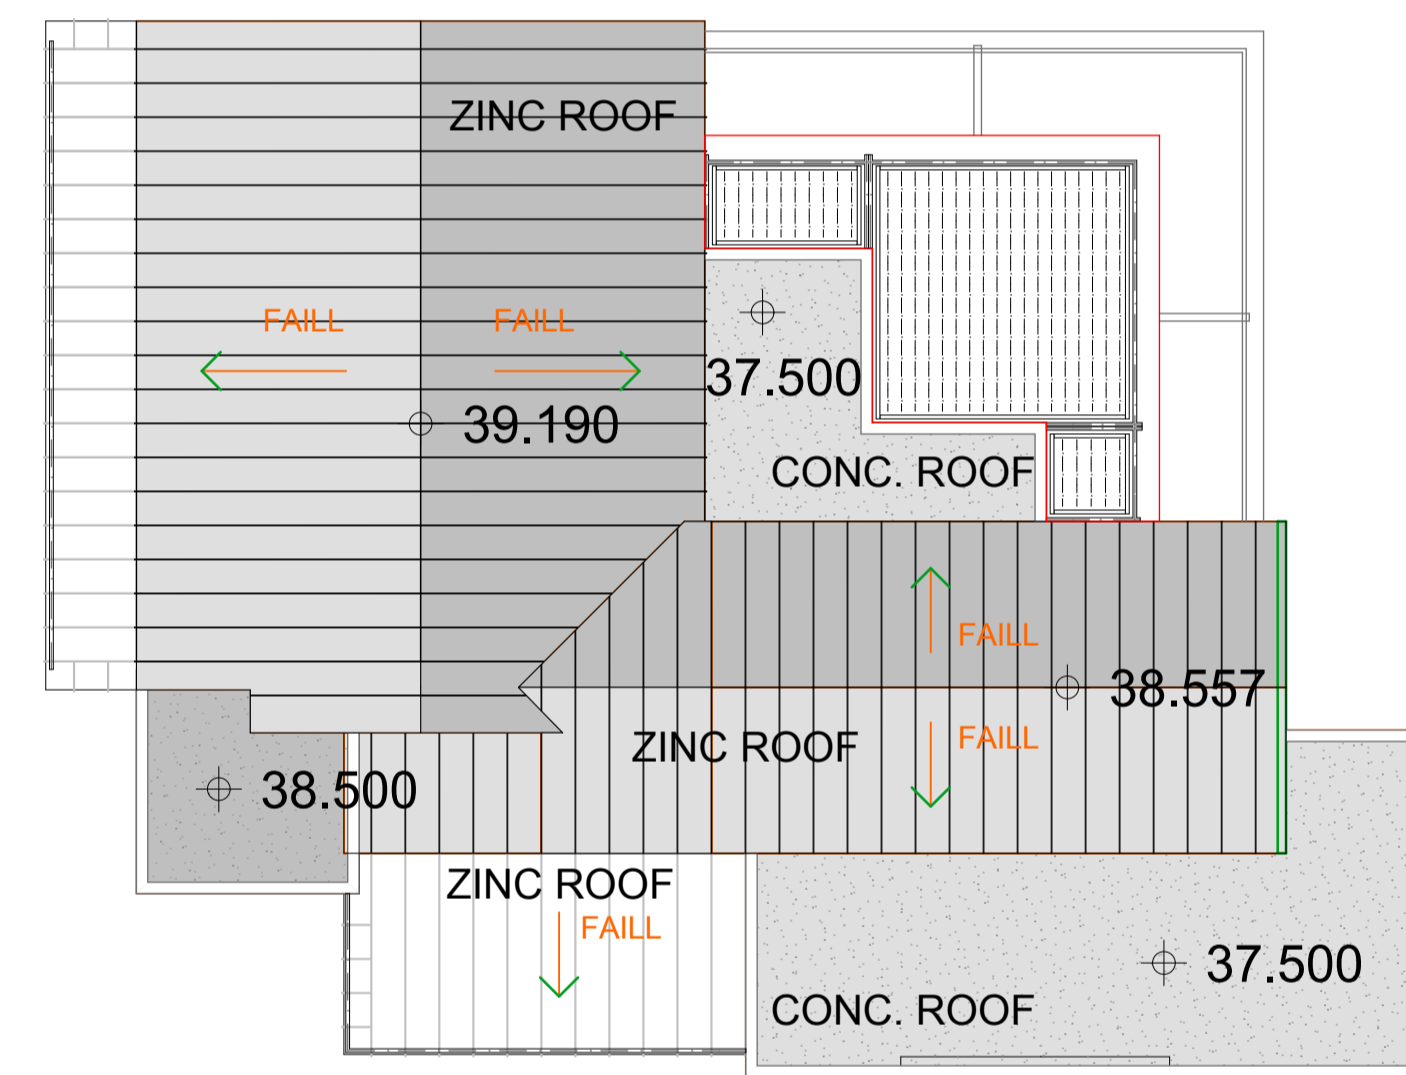

Gate Keeper's Lodge ILU - Roof Plan