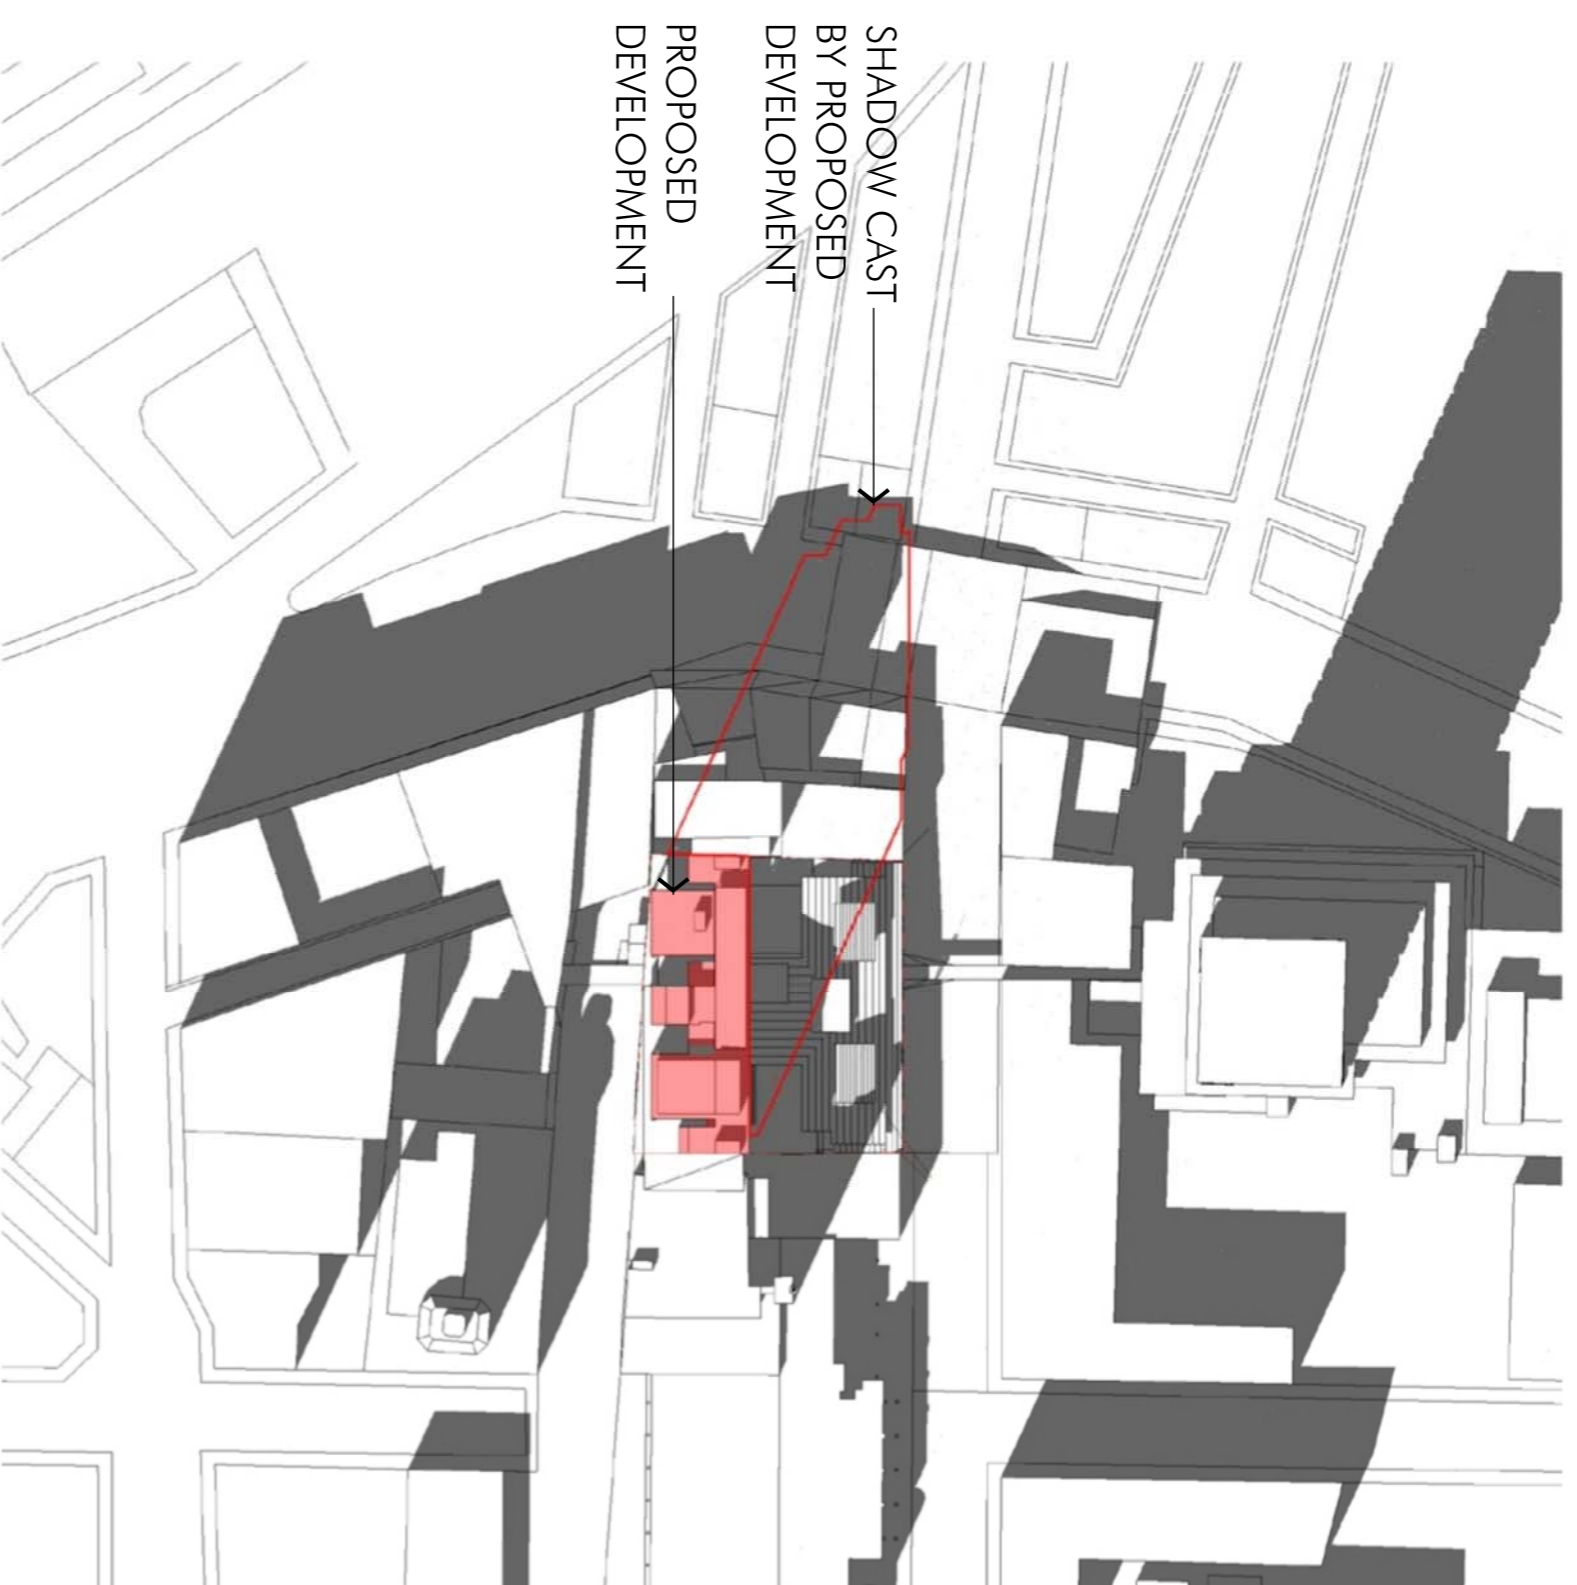

WINTER SOLSTICE

21st June 9 am

21st June 12 pm

21st June 3 pm

University of Technology, Sydney

UTS

UTS Student Housing: Peter Johnson Building development application

Shadows Winter Sols: June 21st
NHS @ AI
07th April 2009
3531_DA043
Scale: 10m, 20m
Number: 4
Date: 07th April 2009