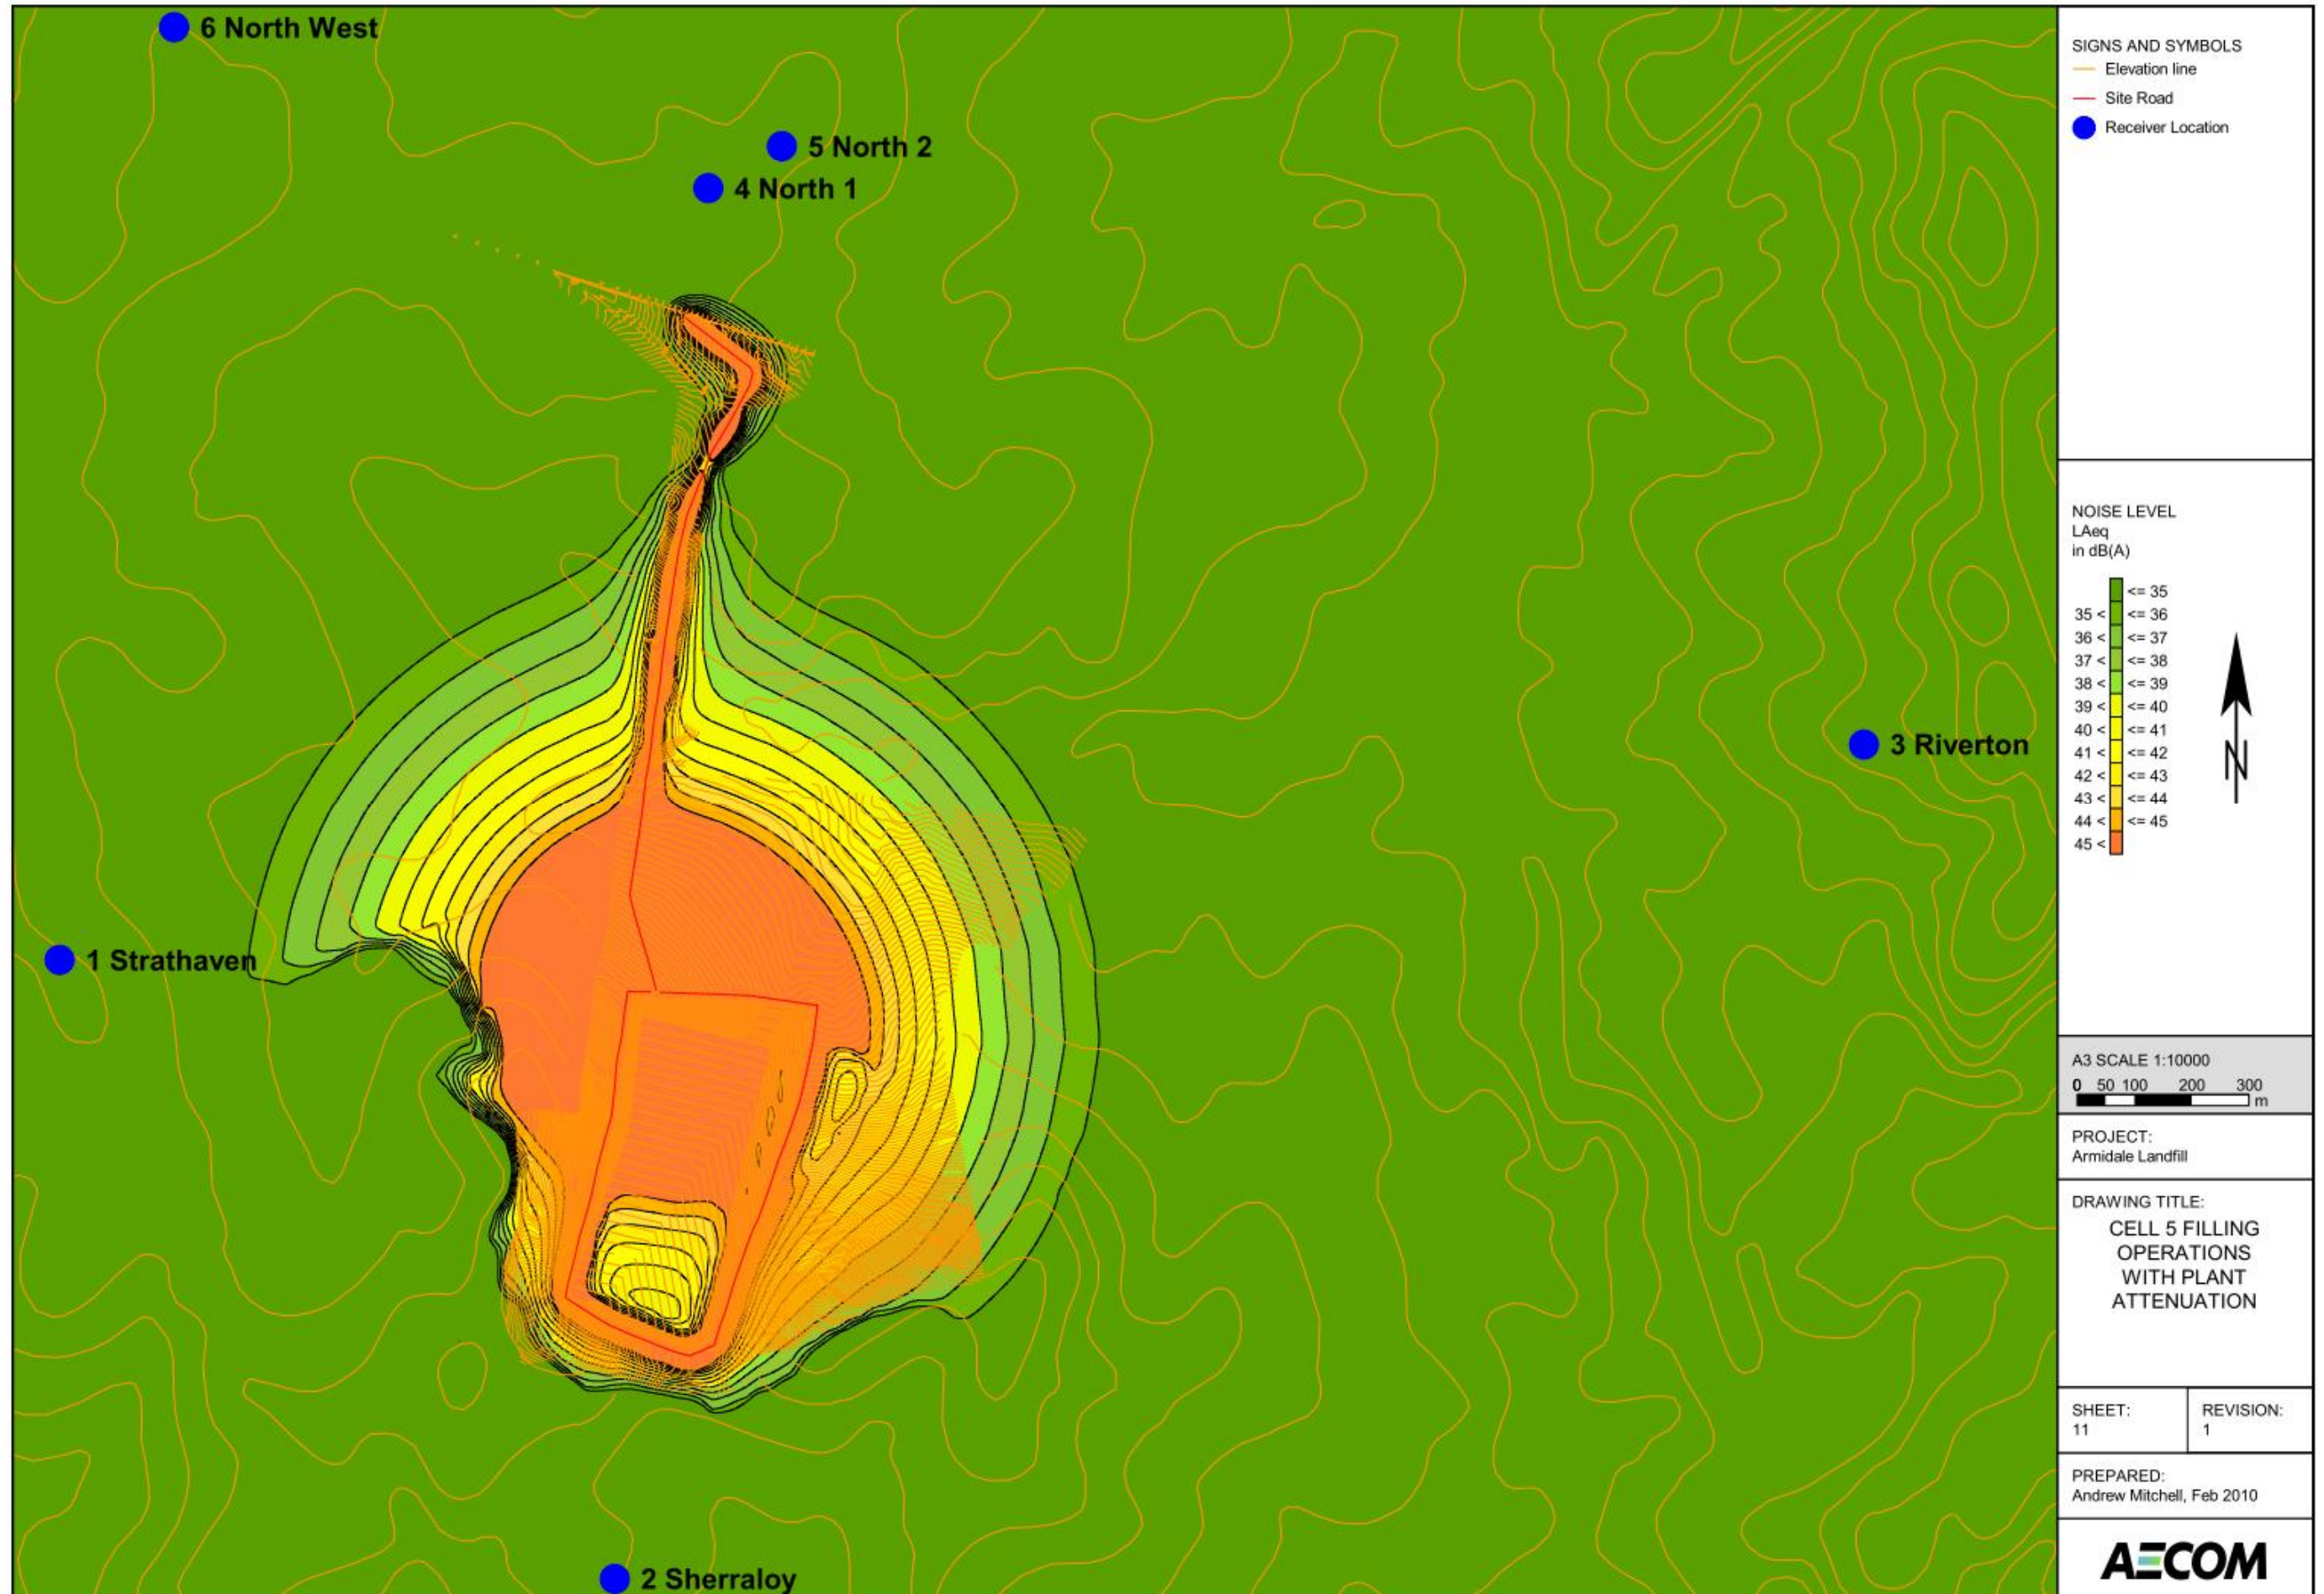

Appendix D

Noise Contour Plots

This page has been left blank intentionally

Worldwide Locations

Australia	+61-2-8484-8999
Azerbaijan	+994 12 4975881
Belgium	+32-3-540-95-86
Bolivia	+591-3-354-8564
Brazil	+55-21-3526-8160
China	+86-20-8130-3737
England	+44 1928-726006
France	+33(0)1 48 42 59 53
Germany	+49-631-341-13-62
Ireland	+353 1631 9356
Italy	+39-02-3180 77 1
Japan	+813-3541 5926
Malaysia	+603-7725-0380
Netherlands	+31 10 2120 744
Philippines	+632 910 6226
Scotland	+44 (0) 1224-624624
Singapore	+65 6295 5752
Thailand	+662 642 6161
Turkey	+90-312-428-3667
United States	+1 978-589-3200
Venezuela	+58-212-762-63 39

Australian Locations

Adelaide
Brisbane
Canberra
Darwin
Melbourne
Newcastle
Perth
Sydney
Singleton

www.aecom.com