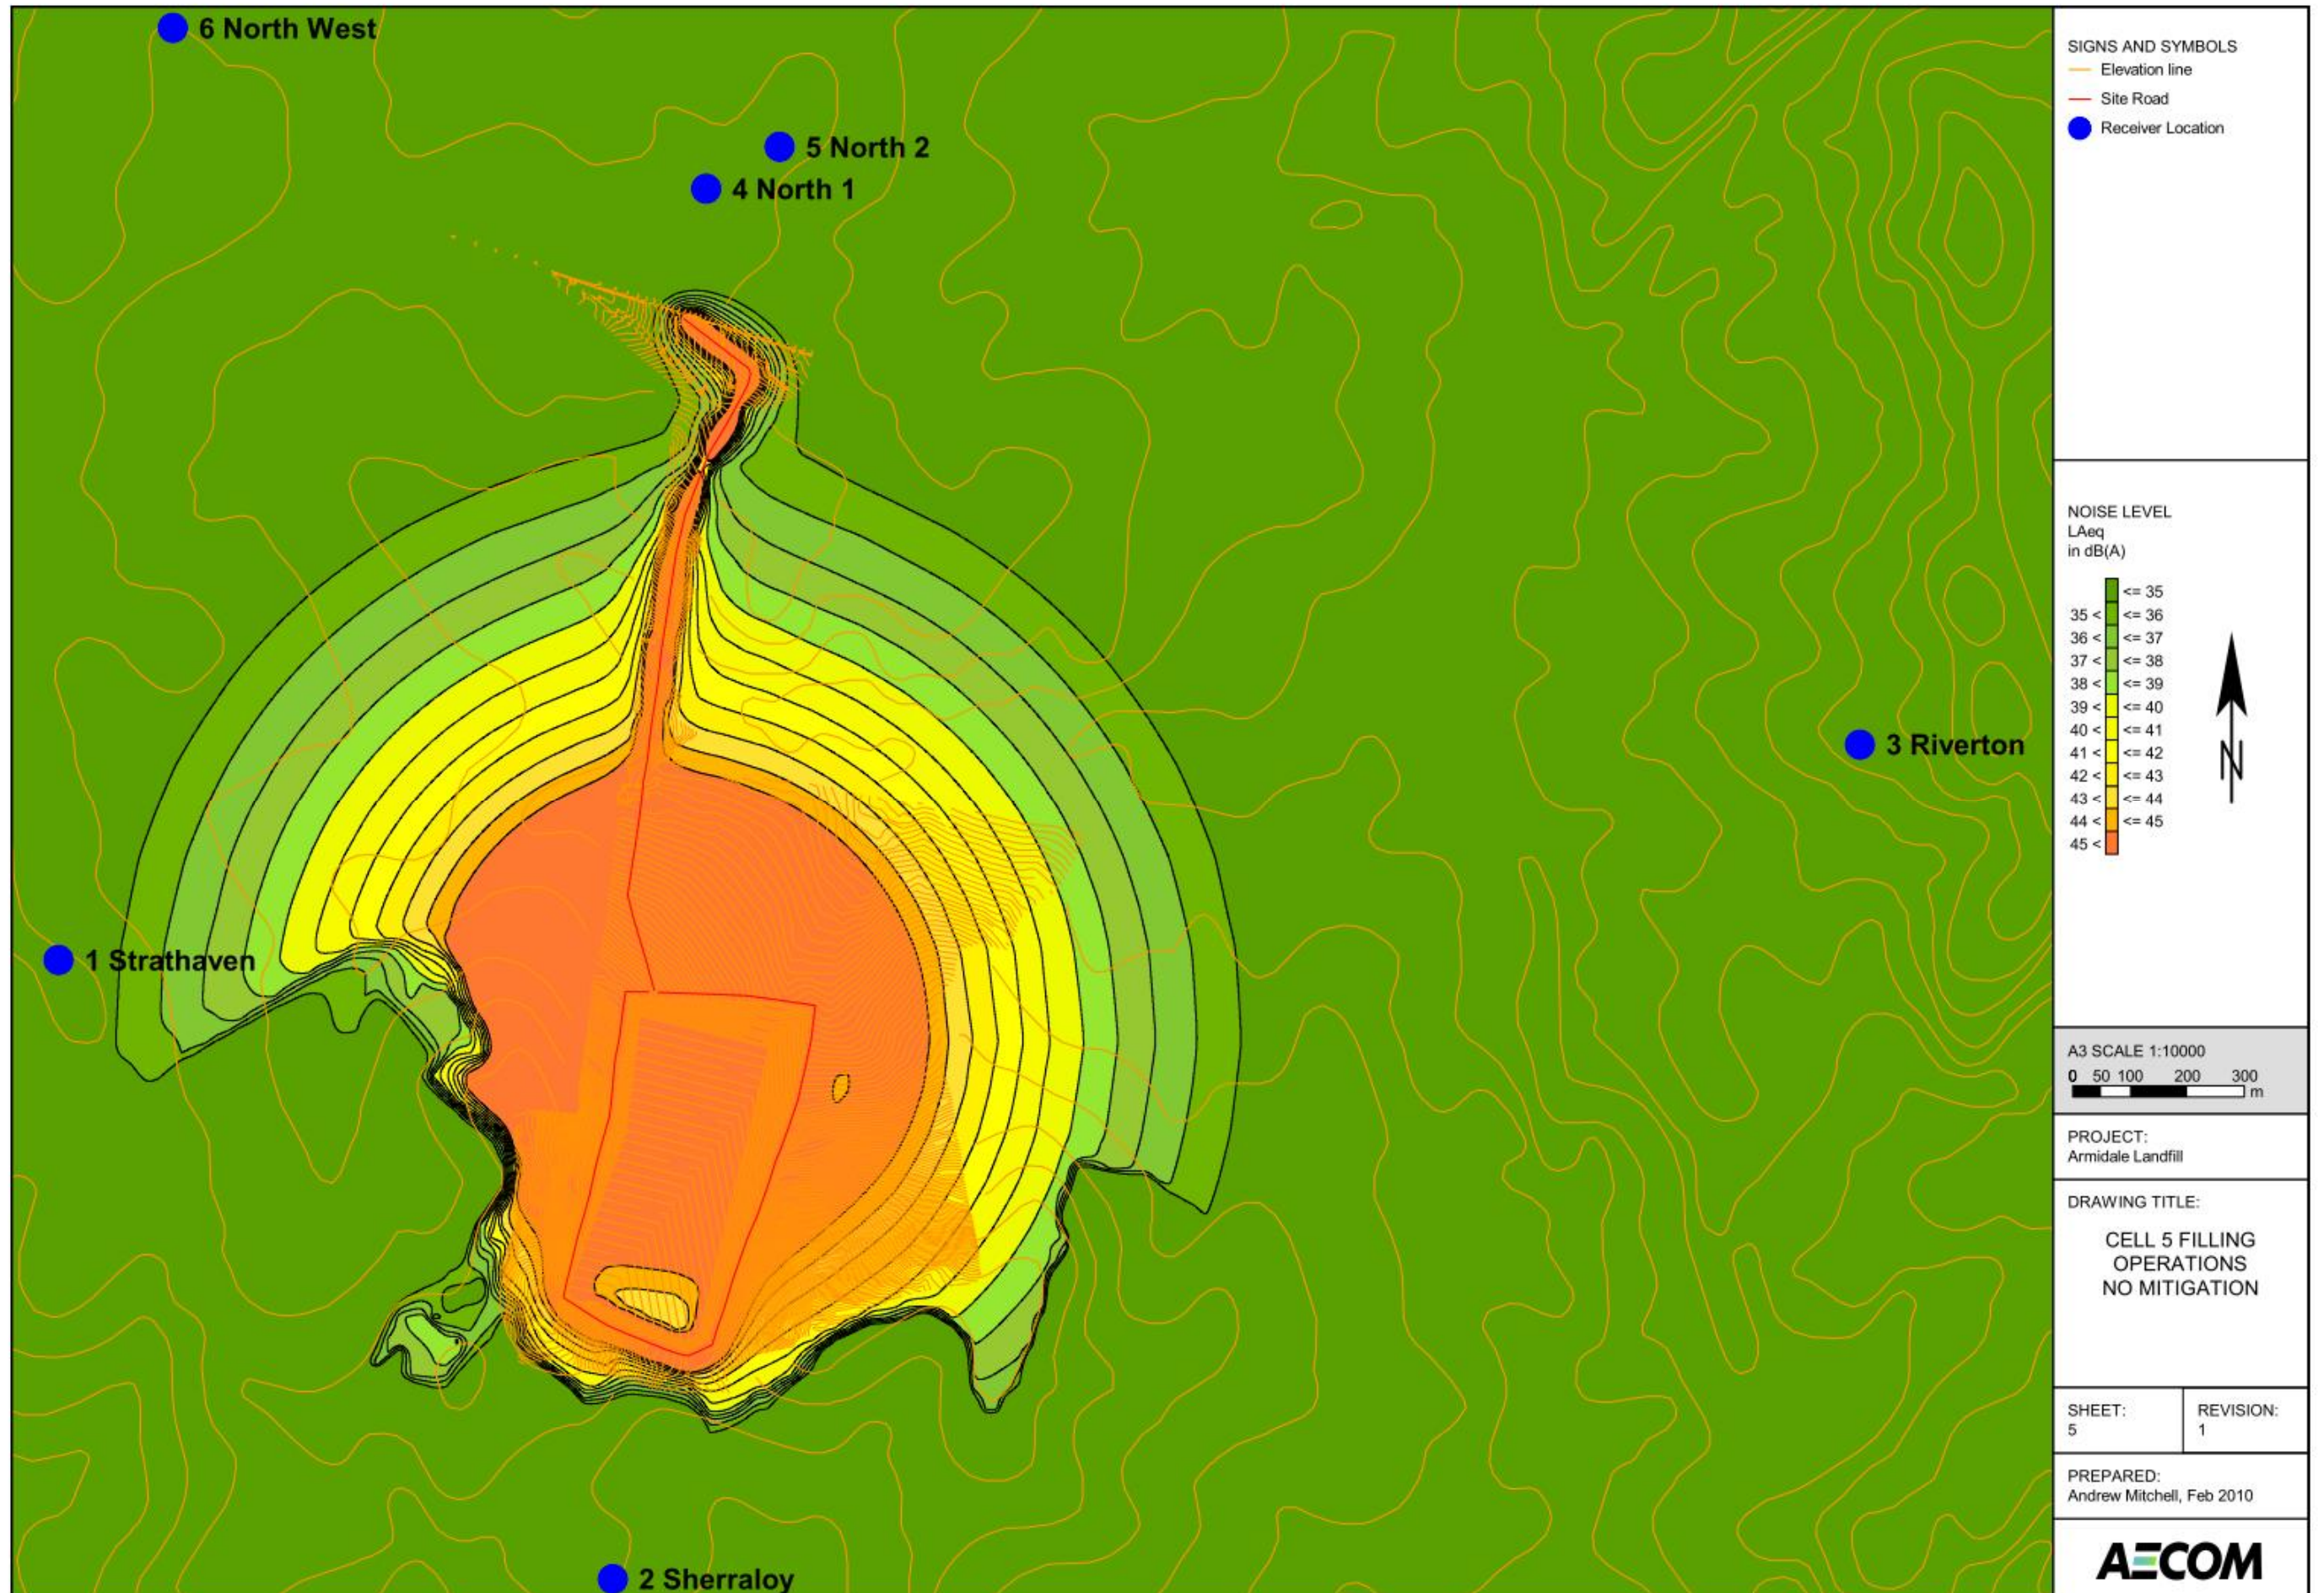

Appendix D

Noise Contour Plots

This page has been left blank intentionally

Worldwide Locations

Australia	+61-2-8484-8999
Azerbaijan	+994 12 4975881
Belgium	+32-3-540-95-86
Bolivia	+591-3-354-8564
Brazil	+55-21-3526-8160
China	+86-20-8130-3737
England	+44 1928-726006
France	+33(0)1 48 42 59 53
Germany	+49-631-341-13-62
Ireland	+353 1631 9356
Italy	+39-02-3180 77 1
Japan	+813-3541 5926
Malaysia	+603-7725-0380
Netherlands	+31 10 2120 744
Philippines	+632 910 6226
Scotland	+44 (0) 1224-624624
Singapore	+65 6295 5752
Thailand	+662 642 6161
Turkey	+90-312-428-3667
United States	+1 978-589-3200
Venezuela	+58-212-762-63 39

Australian Locations

Adelaide
Brisbane
Canberra
Darwin
Melbourne
Newcastle
Perth
Sydney
Singleton

www.aecom.com