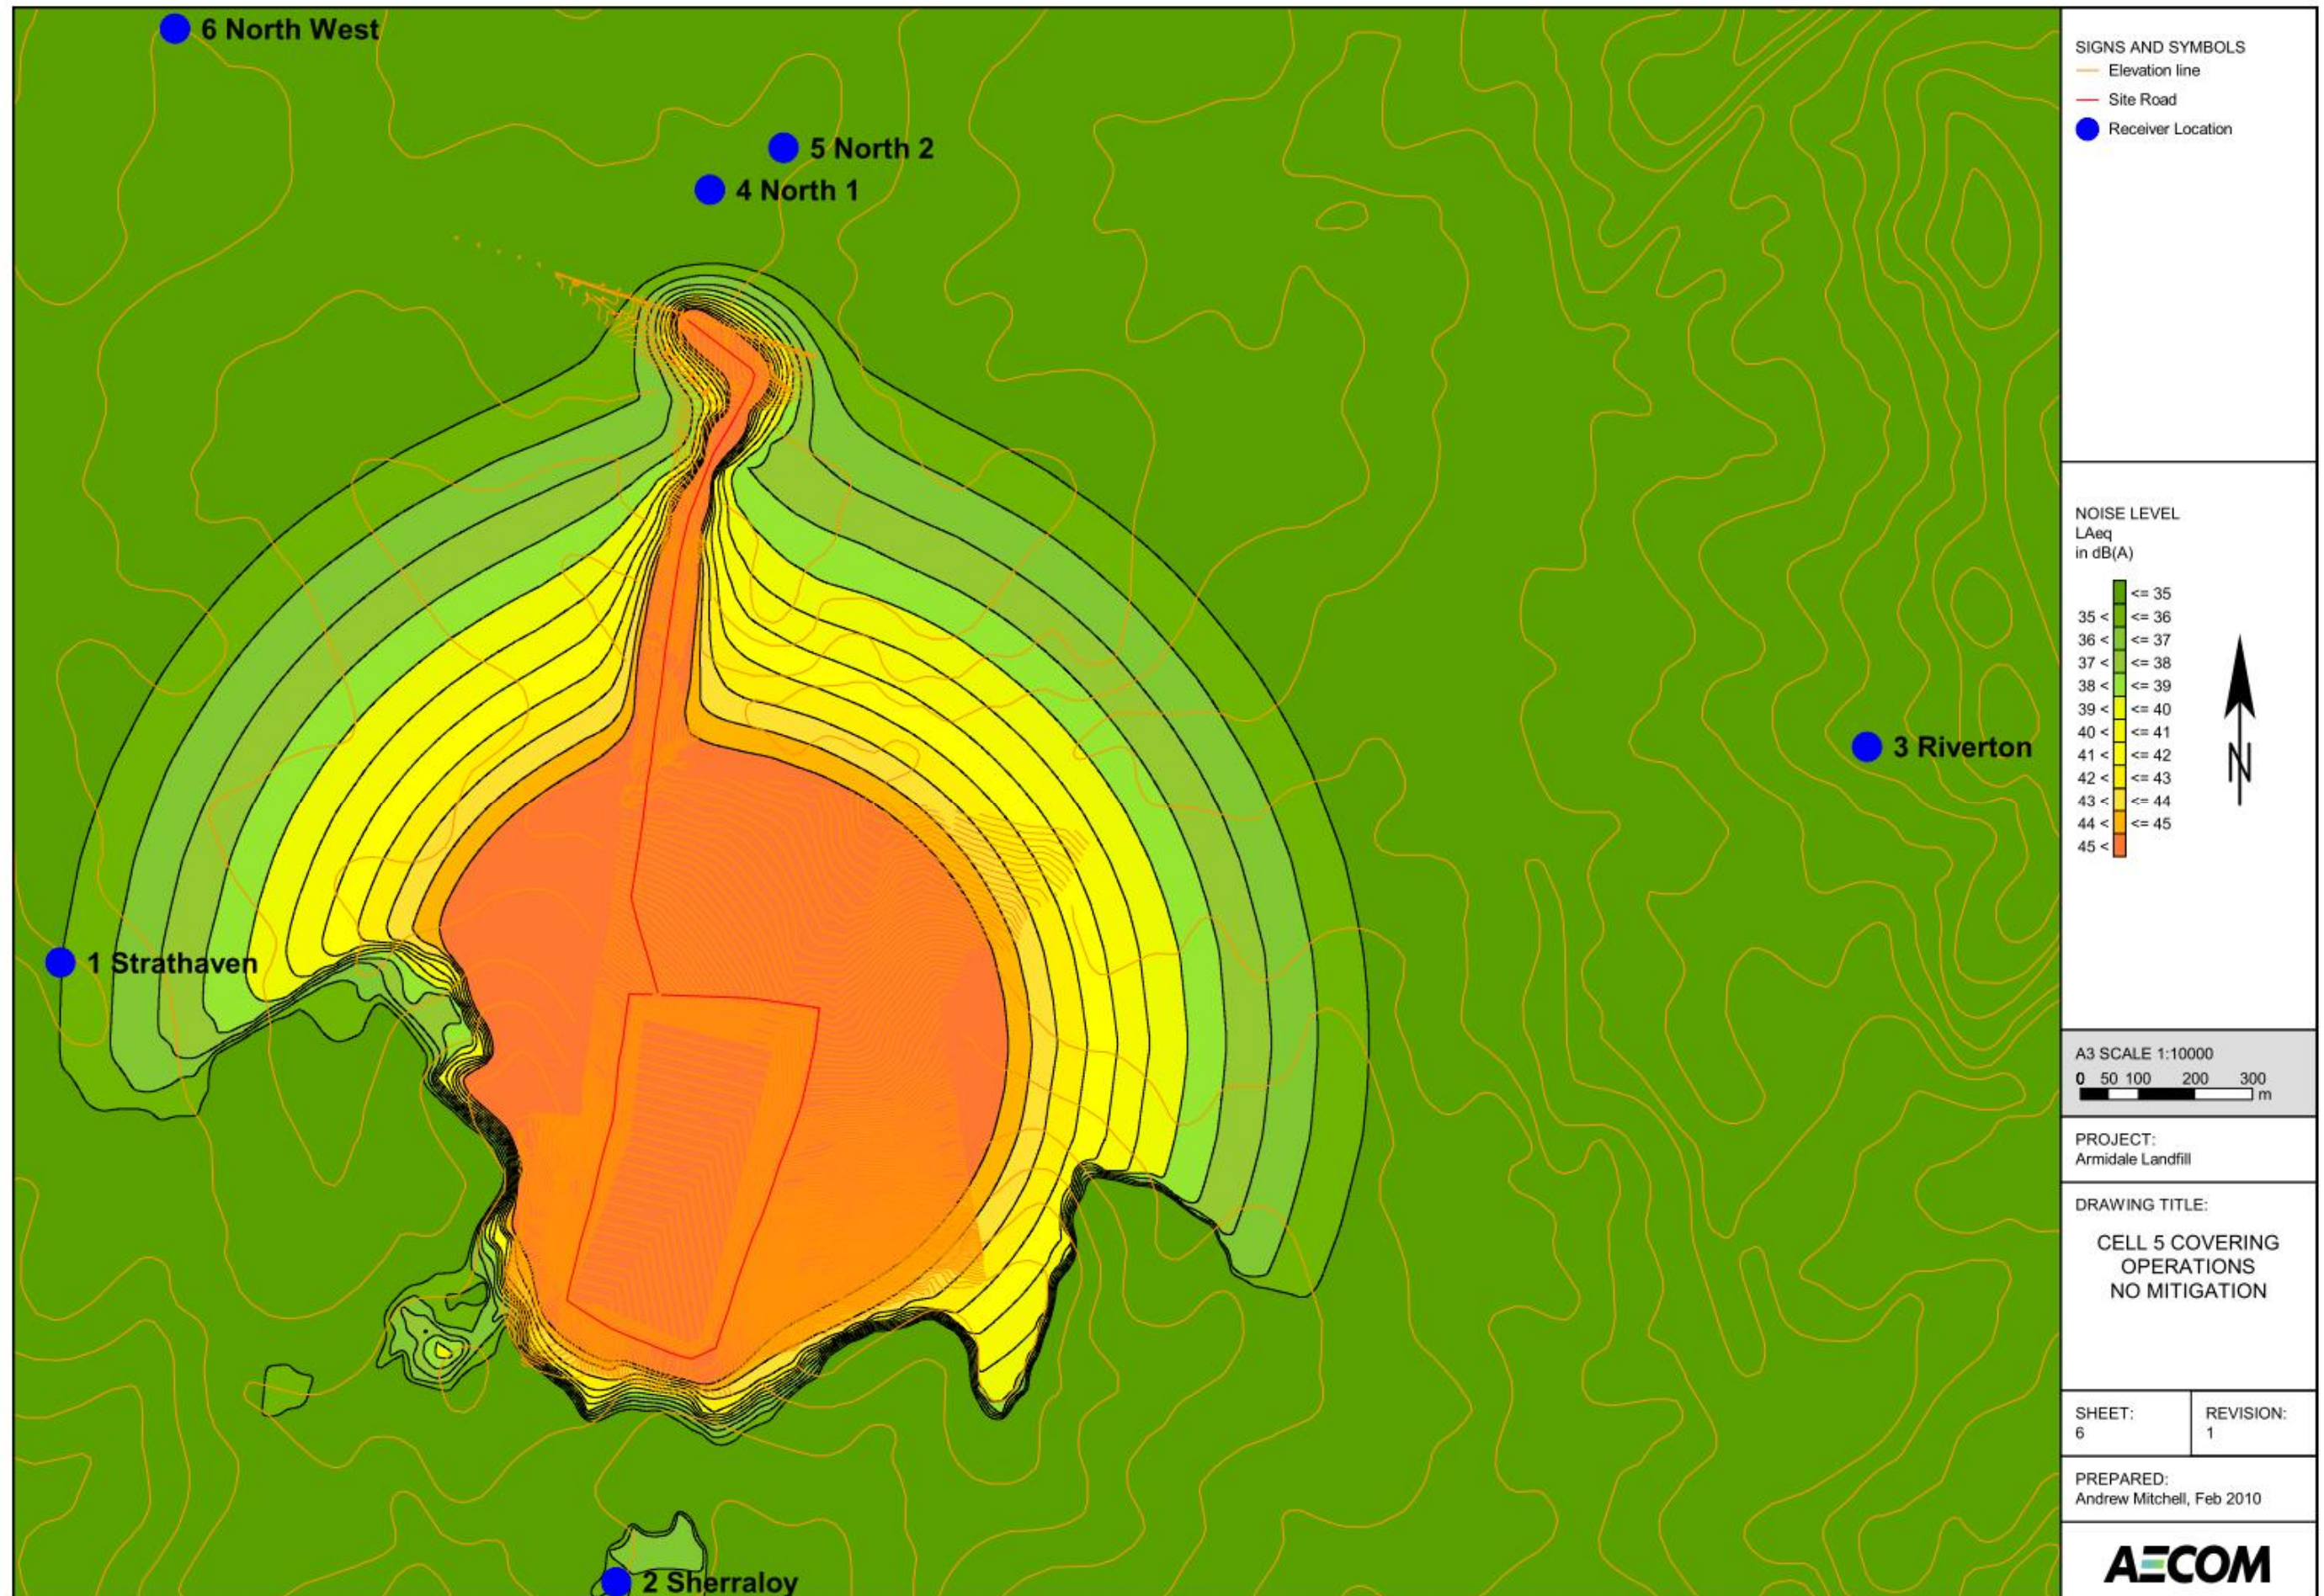

Appendix D

Noise Contour Plots

This page has been left blank intentionally

Worldwide Locations

Australia	+61-2-8484-8999
Azerbaijan	+994 12 4975881
Belgium	+32-3-540-95-86
Bolivia	+591-3-354-8564
Brazil	+55-21-3526-8160
China	+86-20-8130-3737
England	+44 1928-726006
France	+33(0)1 48 42 59 53
Germany	+49-631-341-13-62
Ireland	+353 1631 9356
Italy	+39-02-3180 77 1
Japan	+813-3541 5926
Malaysia	+603-7725-0380
Netherlands	+31 10 2120 744
Philippines	+632 910 6226
Scotland	+44 (0) 1224-624624
Singapore	+65 6295 5752
Thailand	+662 642 6161
Turkey	+90-312-428-3667
United States	+1 978-589-3200
Venezuela	+58-212-762-63 39

Australian Locations

Adelaide
Brisbane
Canberra
Darwin
Melbourne
Newcastle
Perth
Sydney
Singleton

www.aecom.com