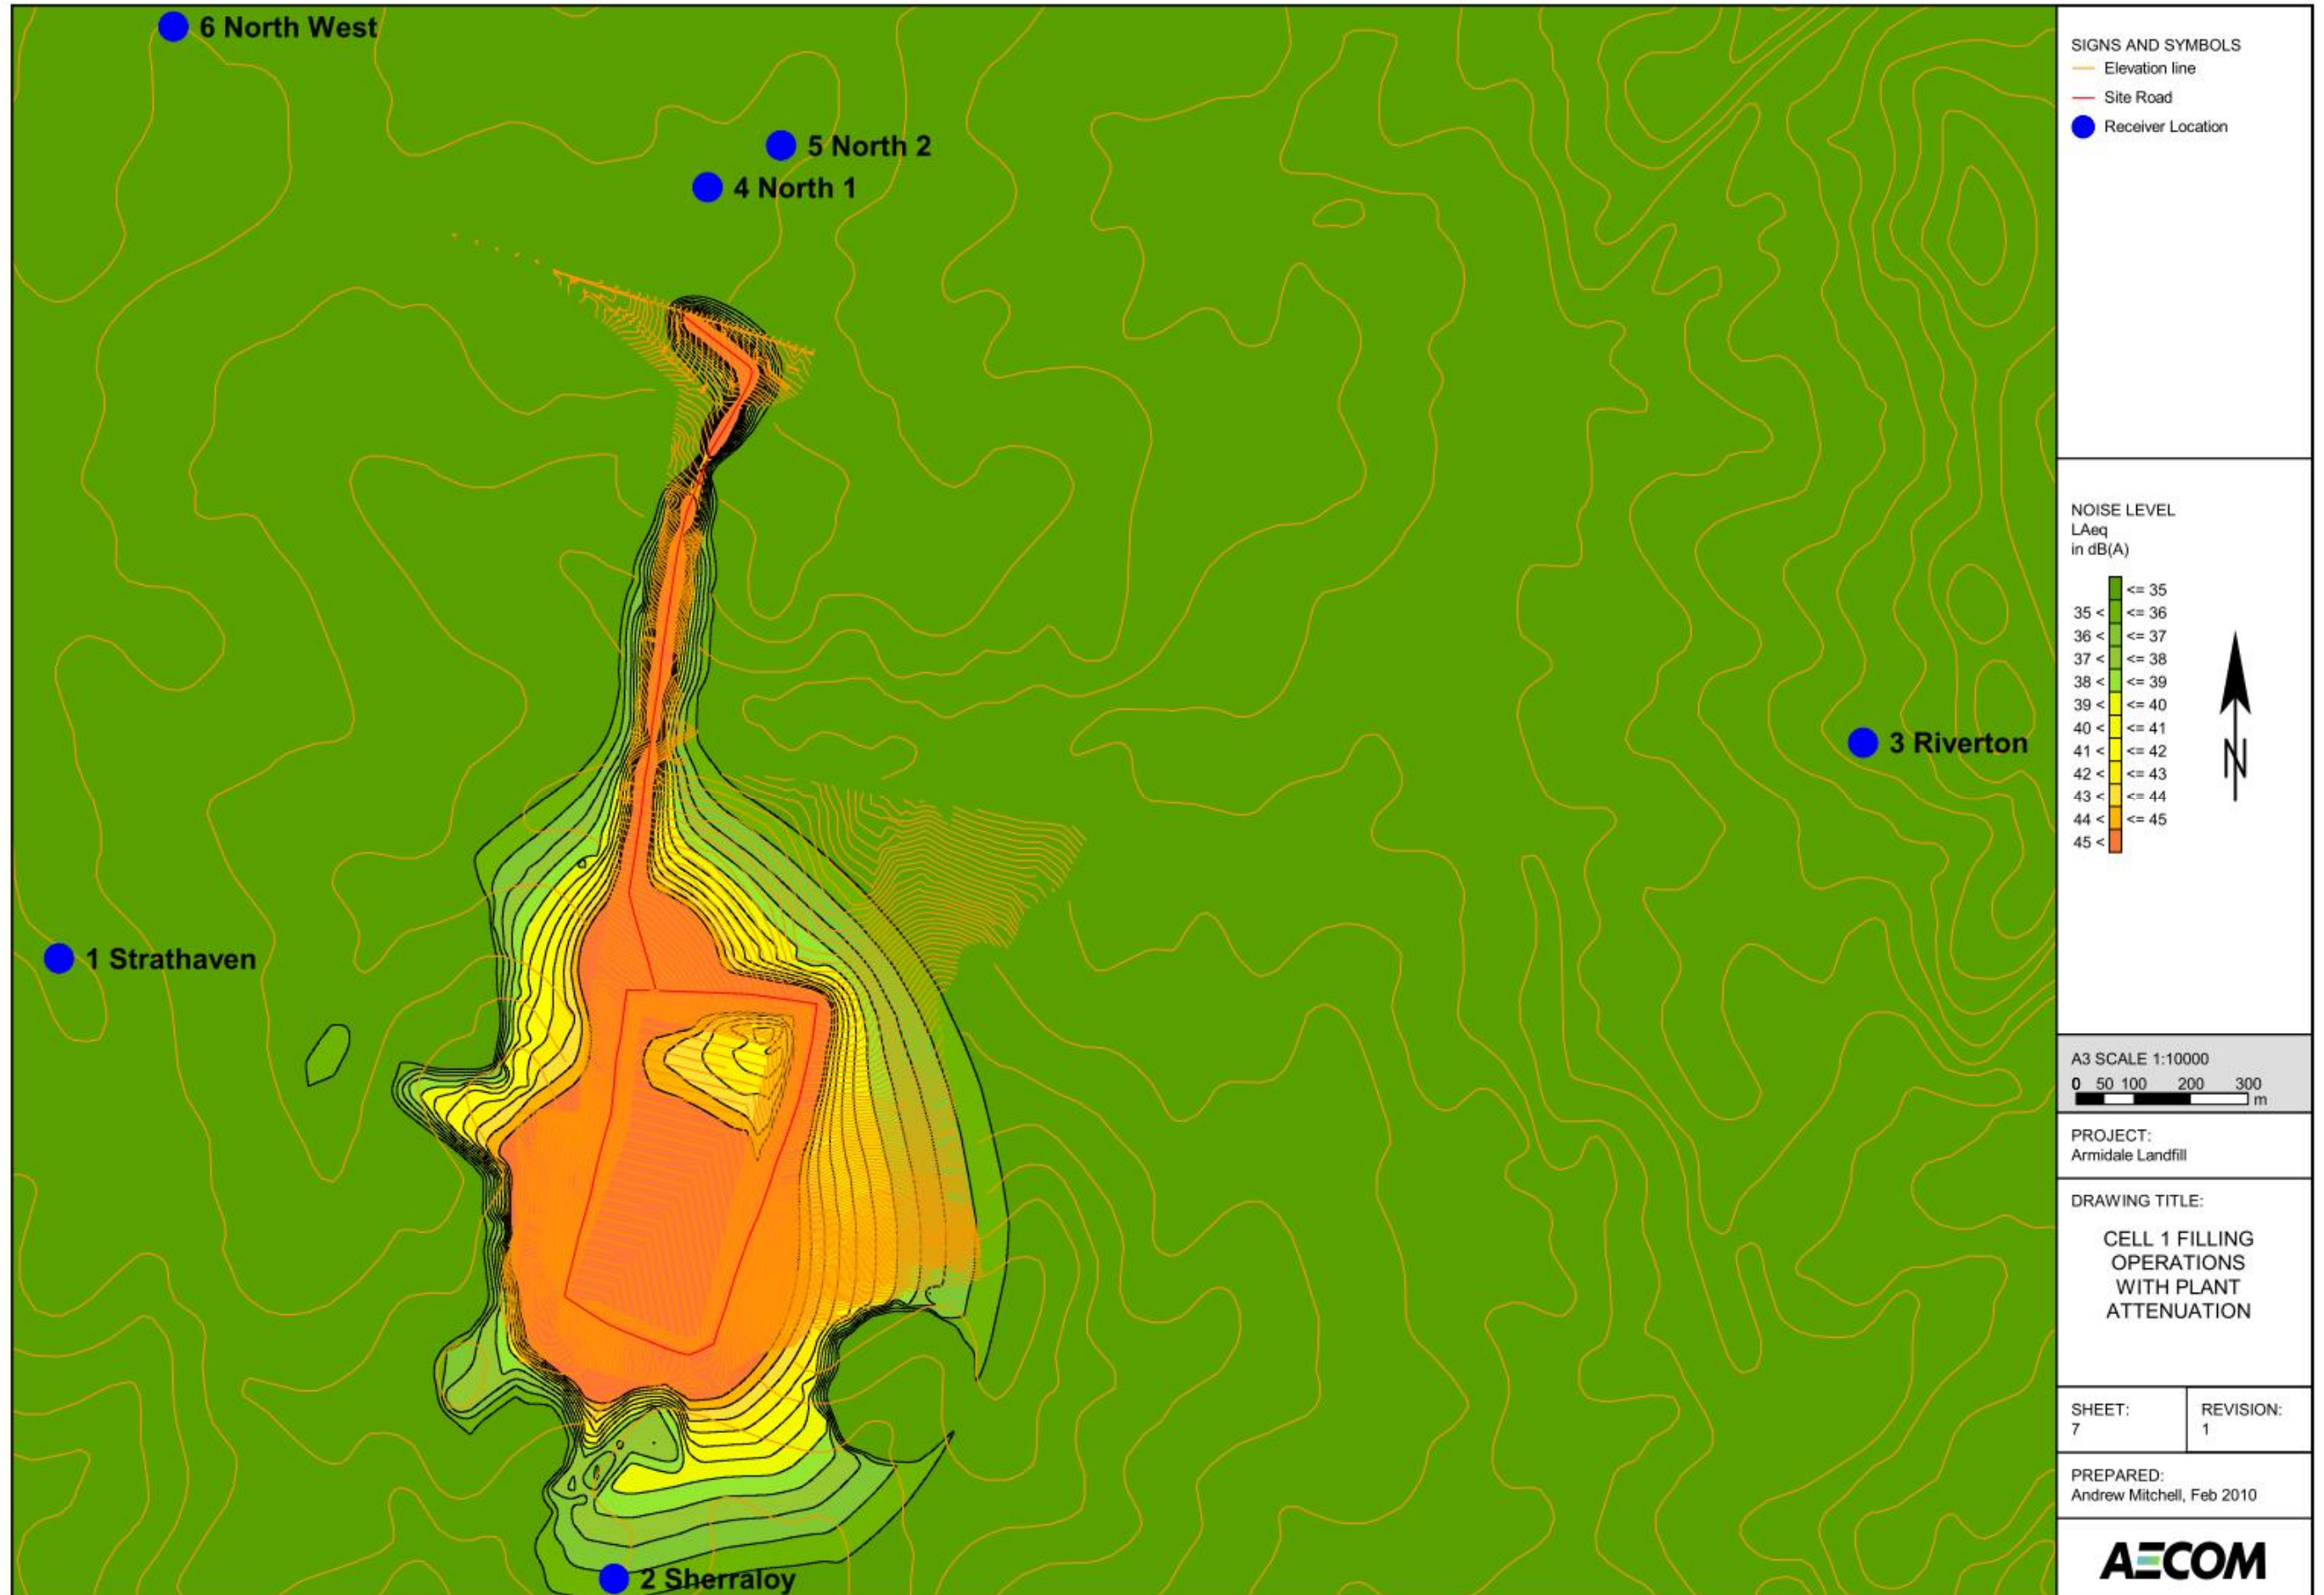

Appendix D

Noise Contour Plots

This page has been left blank intentionally

Worldwide Locations

Australia	+61-2-8484-8999
Azerbaijan	+994 12 4975881
Belgium	+32-3-540-95-86
Bolivia	+591-3-354-8564
Brazil	+55-21-3526-8160
China	+86-20-8130-3737
England	+44 1928-726006
France	+33(0)1 48 42 59 53
Germany	+49-631-341-13-62
Ireland	+353 1631 9356
Italy	+39-02-3180 77 1
Japan	+813-3541 5926
Malaysia	+603-7725-0380
Netherlands	+31 10 2120 744
Philippines	+632 910 6226
Scotland	+44 (0) 1224-624624
Singapore	+65 6295 5752
Thailand	+662 642 6161
Turkey	+90-312-428-3667
United States	+1 978-589-3200
Venezuela	+58-212-762-63 39

Australian Locations

Adelaide
Brisbane
Canberra
Darwin
Melbourne
Newcastle
Perth
Sydney
Singleton

www.aecom.com