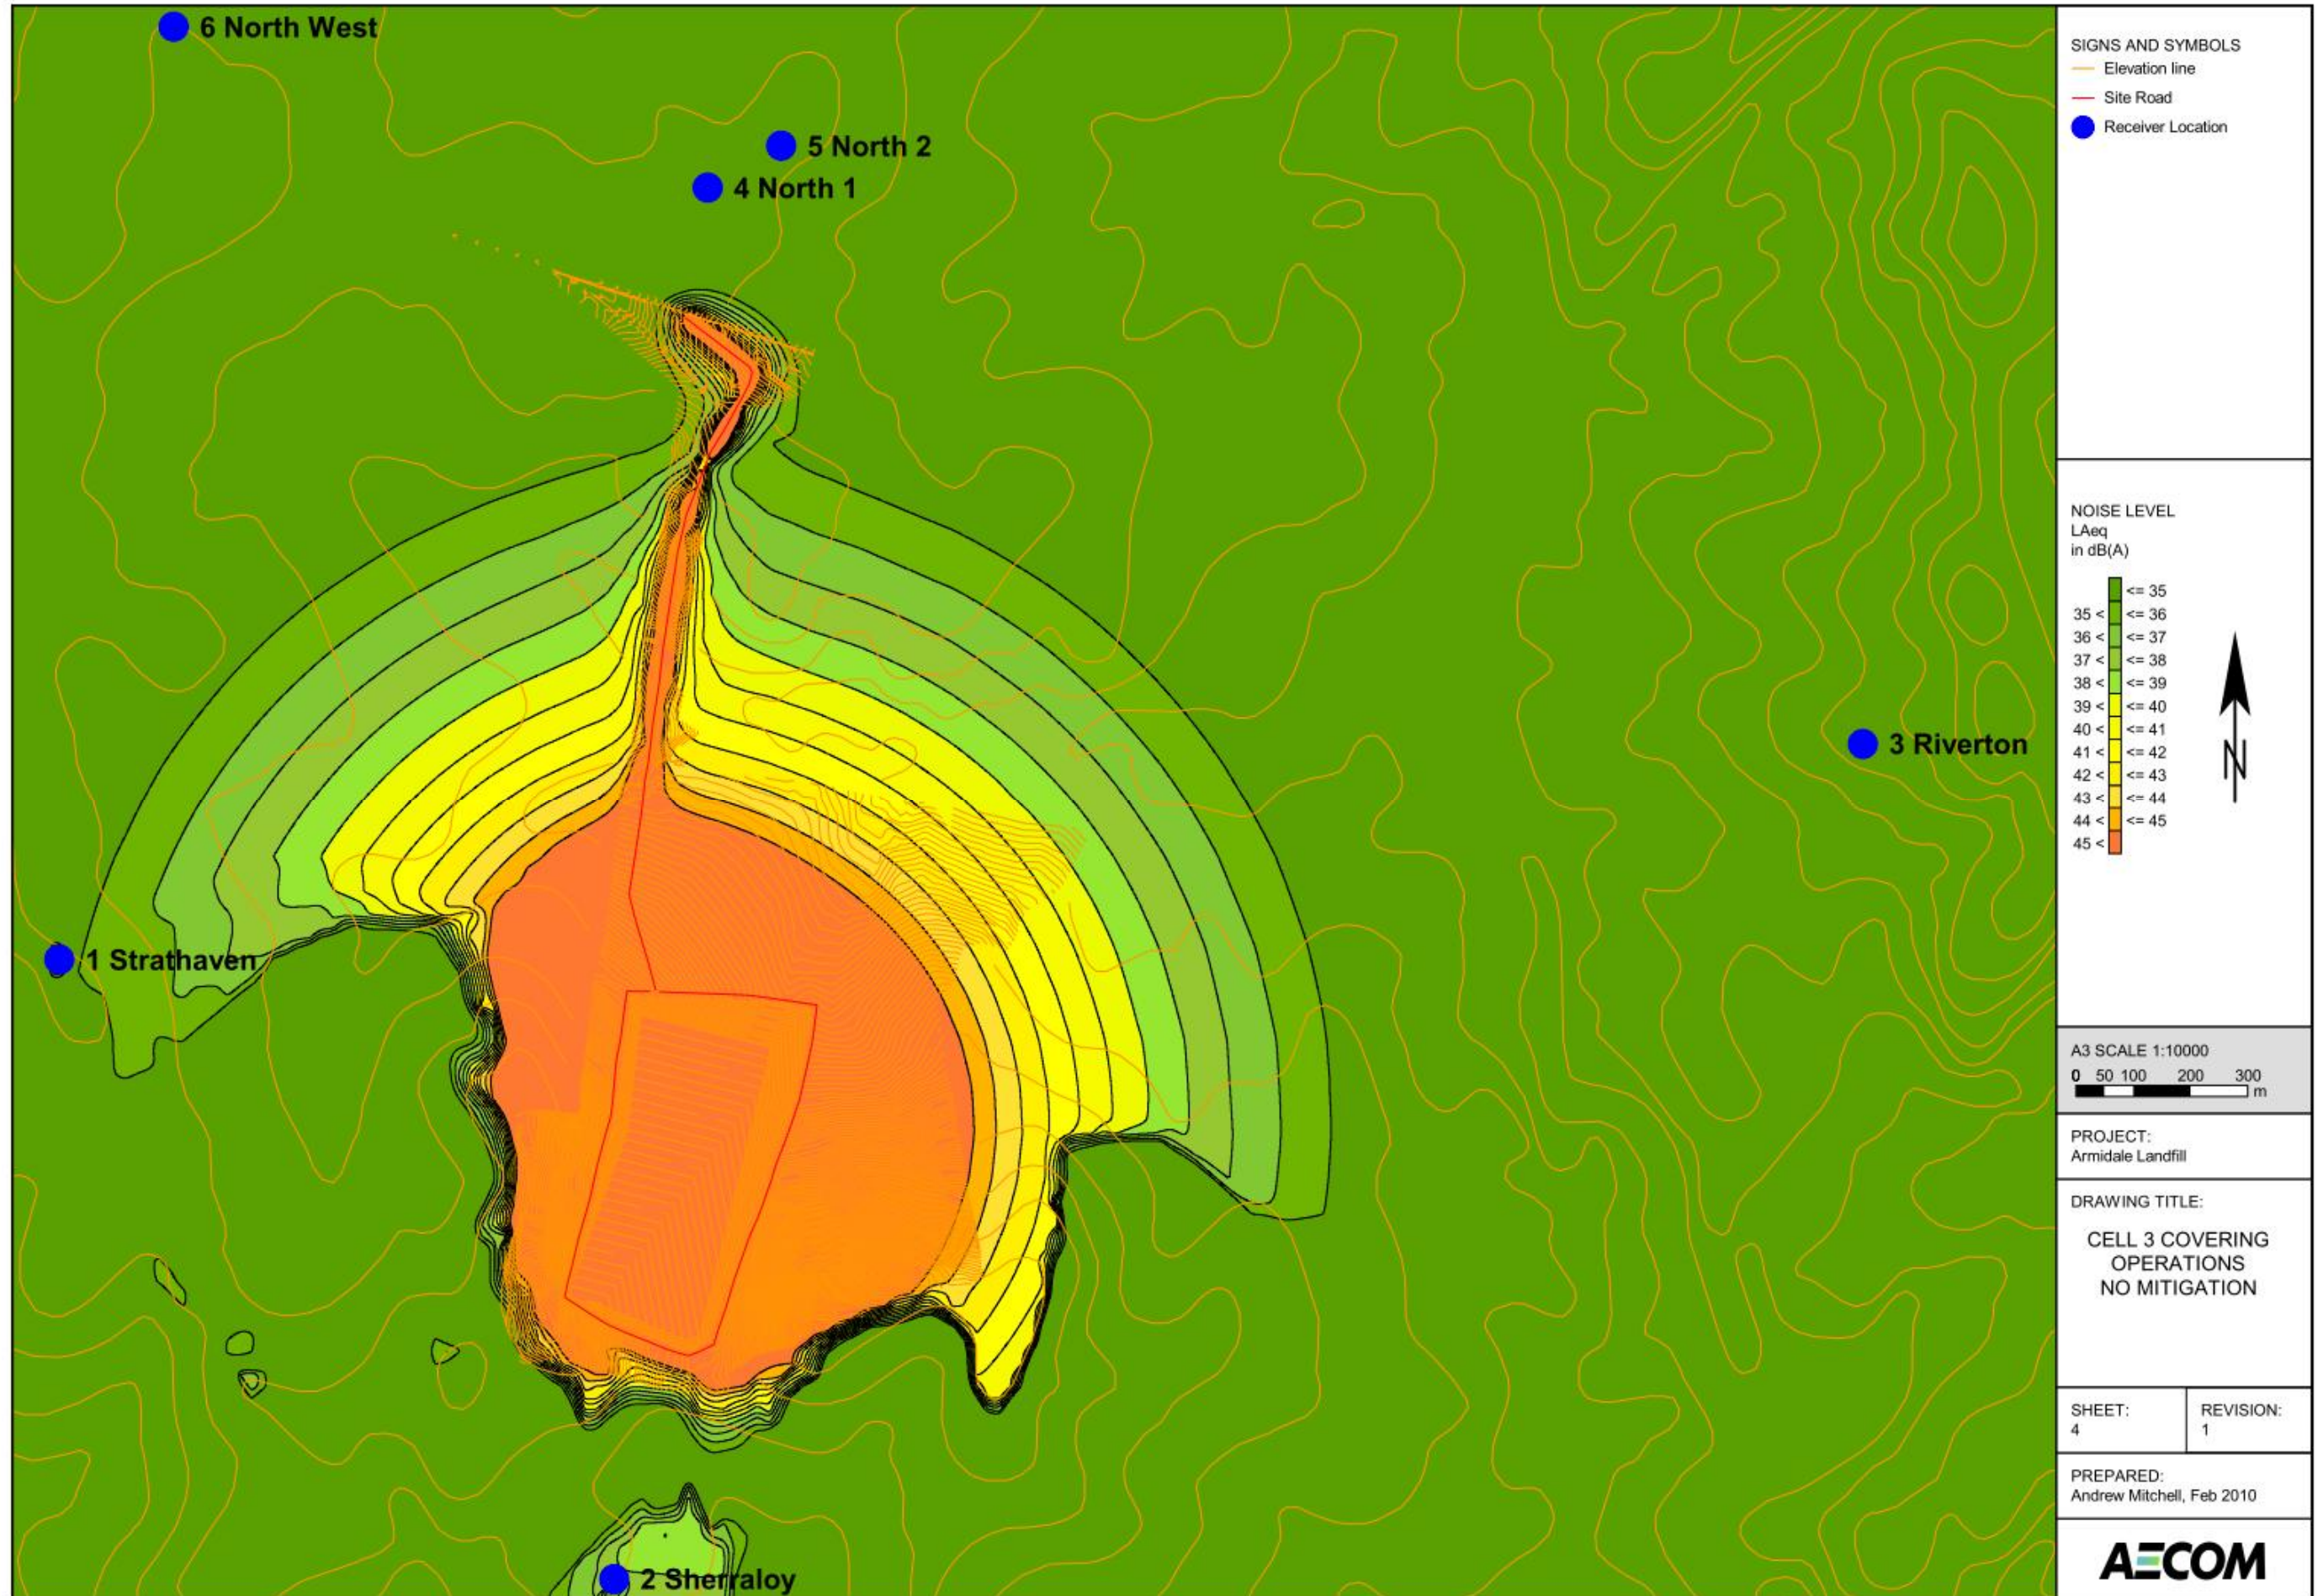

Appendix D

Noise Contour Plots

This page has been left blank intentionally

Worldwide Locations

Australia	+61-2-8484-8999
Azerbaijan	+994 12 4975881
Belgium	+32-3-540-95-86
Bolivia	+591-3-354-8564
Brazil	+55-21-3526-8160
China	+86-20-8130-3737
England	+44 1928-726006
France	+33(0)1 48 42 59 53
Germany	+49-631-341-13-62
Ireland	+353 1631 9356
Italy	+39-02-3180 77 1
Japan	+813-3541 5926
Malaysia	+603-7725-0380
Netherlands	+31 10 2120 744
Philippines	+632 910 6226
Scotland	+44 (0) 1224-624624
Singapore	+65 6295 5752
Thailand	+662 642 6161
Turkey	+90-312-428-3667
United States	+1 978-589-3200
Venezuela	+58-212-762-63 39

Australian Locations

Adelaide
Brisbane
Canberra
Darwin
Melbourne
Newcastle
Perth
Sydney
Singleton

www.aecom.com