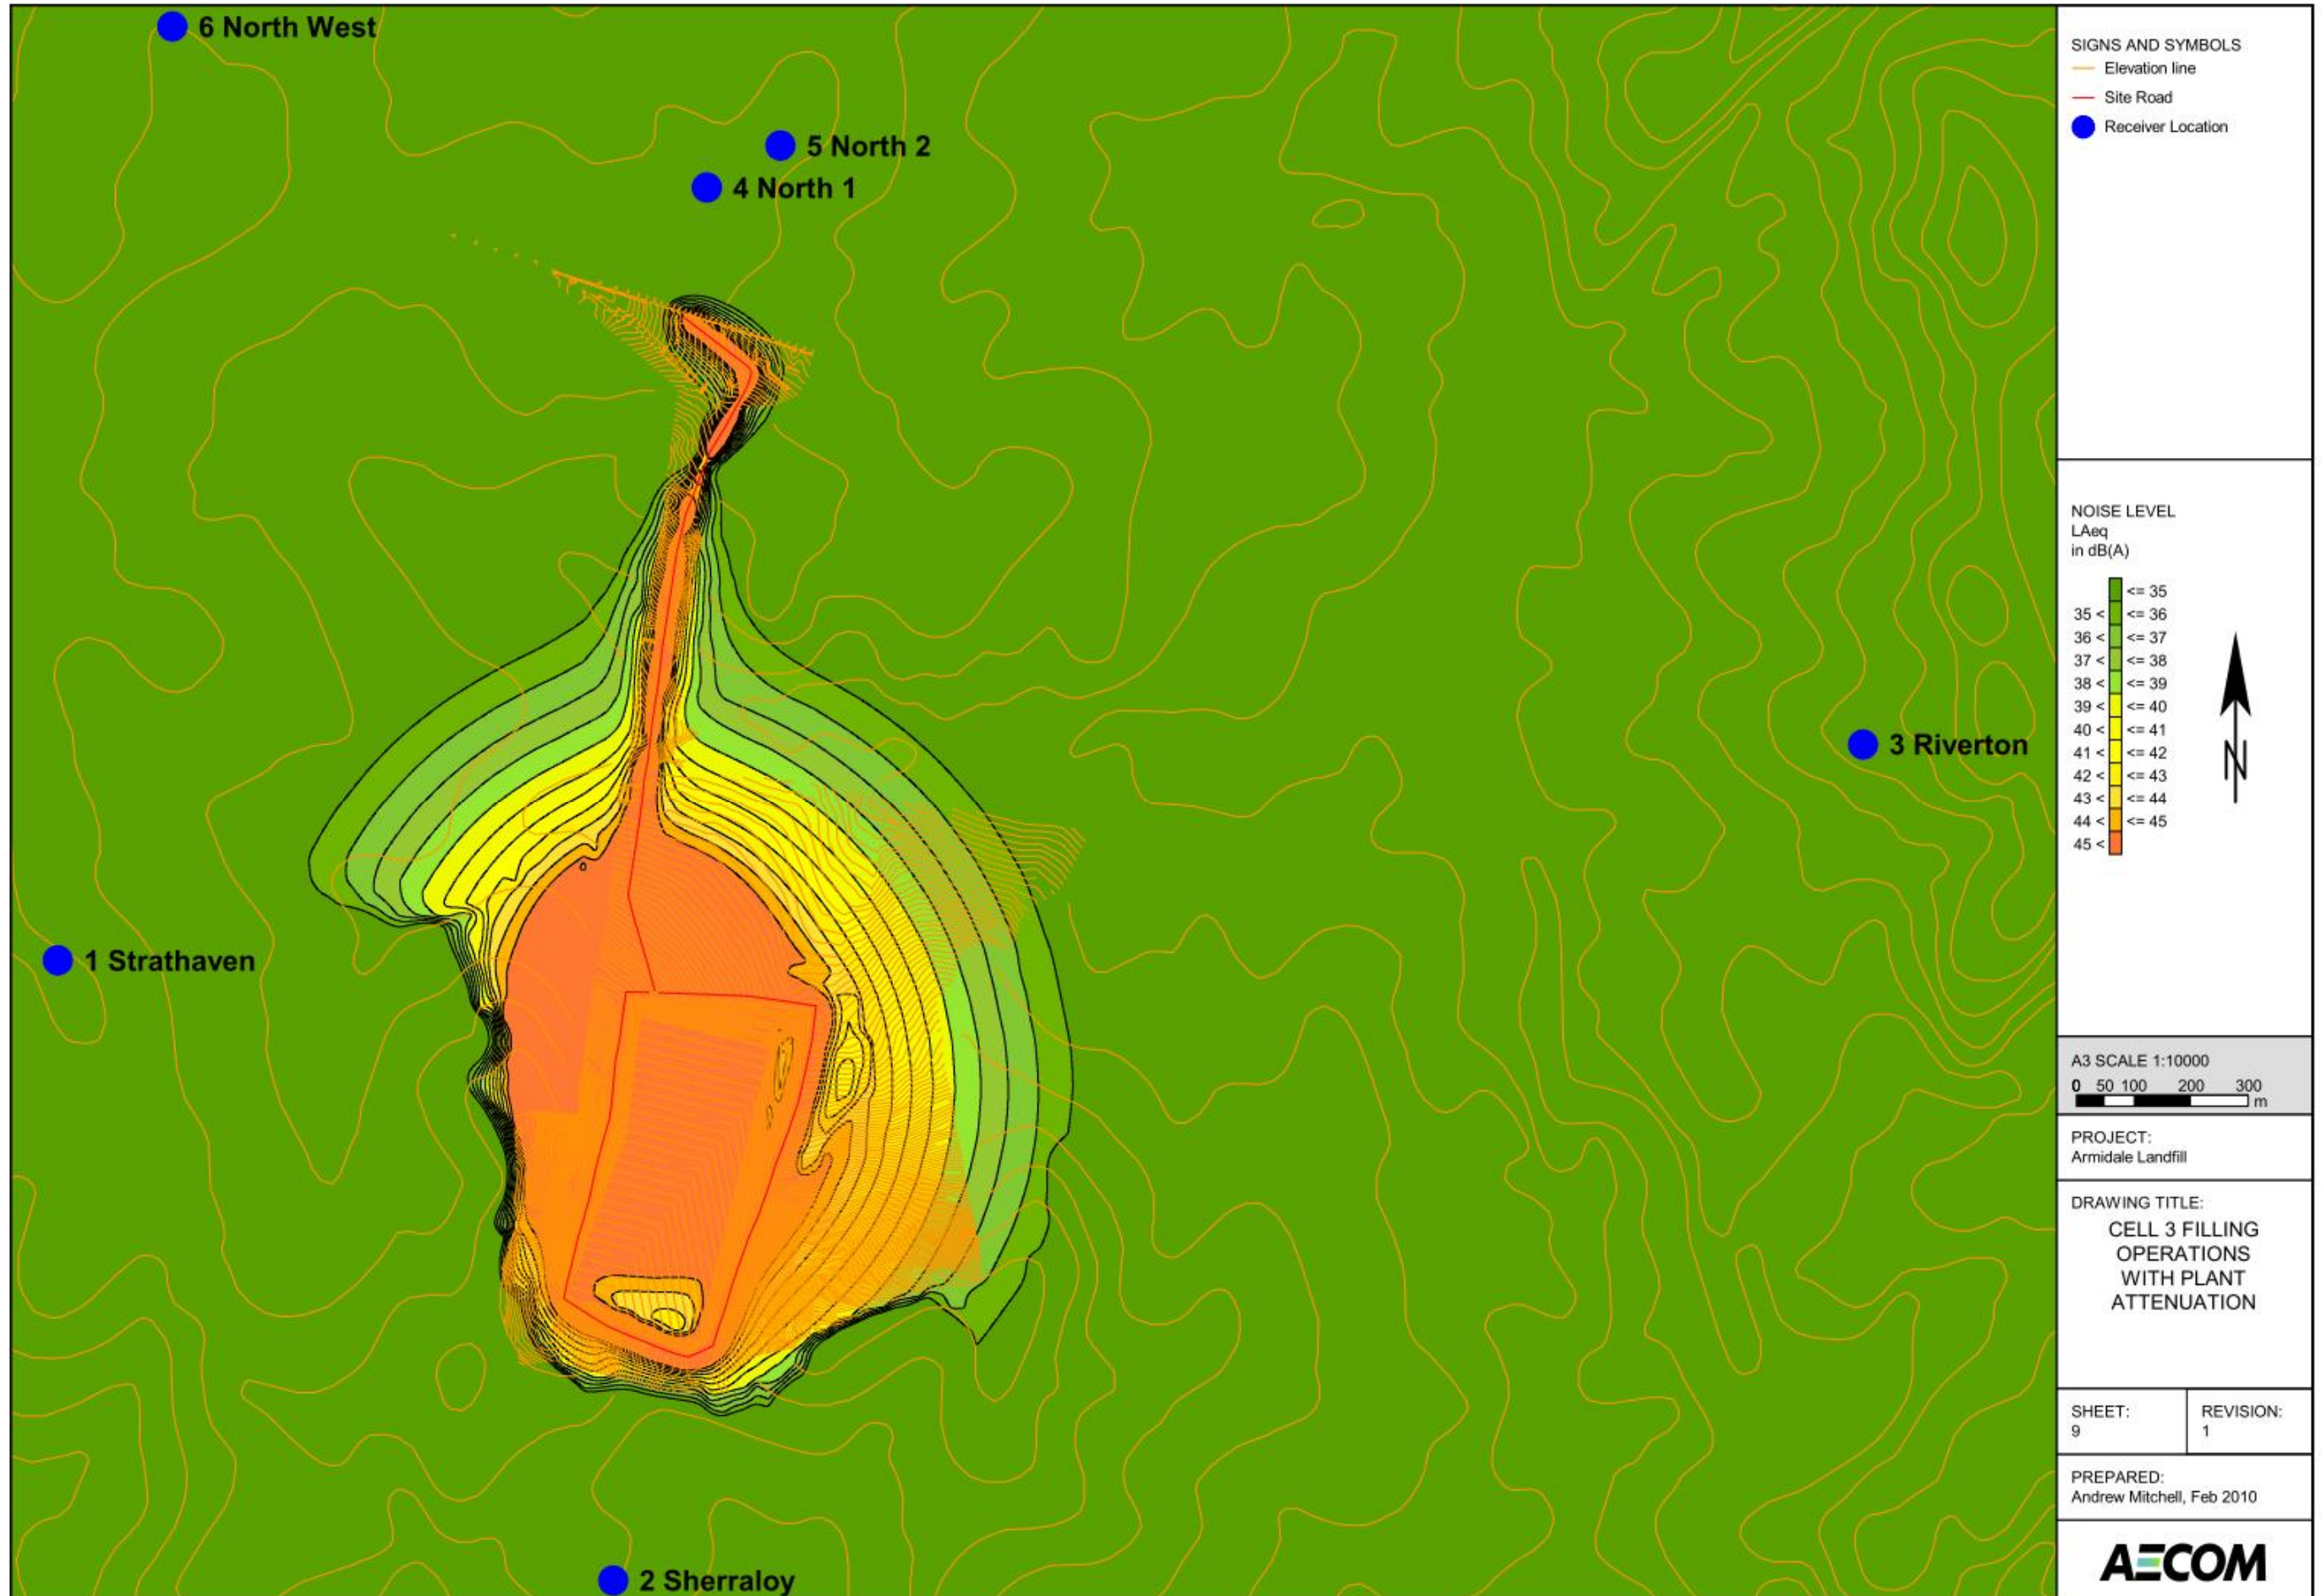

Appendix D

Noise Contour Plots

This page has been left blank intentionally

Worldwide Locations

Australia	+61-2-8484-8999
Azerbaijan	+994 12 4975881
Belgium	+32-3-540-95-86
Bolivia	+591-3-354-8564
Brazil	+55-21-3526-8160
China	+86-20-8130-3737
England	+44 1928-726006
France	+33(0)1 48 42 59 53
Germany	+49-631-341-13-62
Ireland	+353 1631 9356
Italy	+39-02-3180 77 1
Japan	+813-3541 5926
Malaysia	+603-7725-0380
Netherlands	+31 10 2120 744
Philippines	+632 910 6226
Scotland	+44 (0) 1224-624624
Singapore	+65 6295 5752
Thailand	+662 642 6161
Turkey	+90-312-428-3667
United States	+1 978-589-3200
Venezuela	+58-212-762-63 39

Australian Locations

Adelaide
Brisbane
Canberra
Darwin
Melbourne
Newcastle
Perth
Sydney
Singleton

www.aecom.com