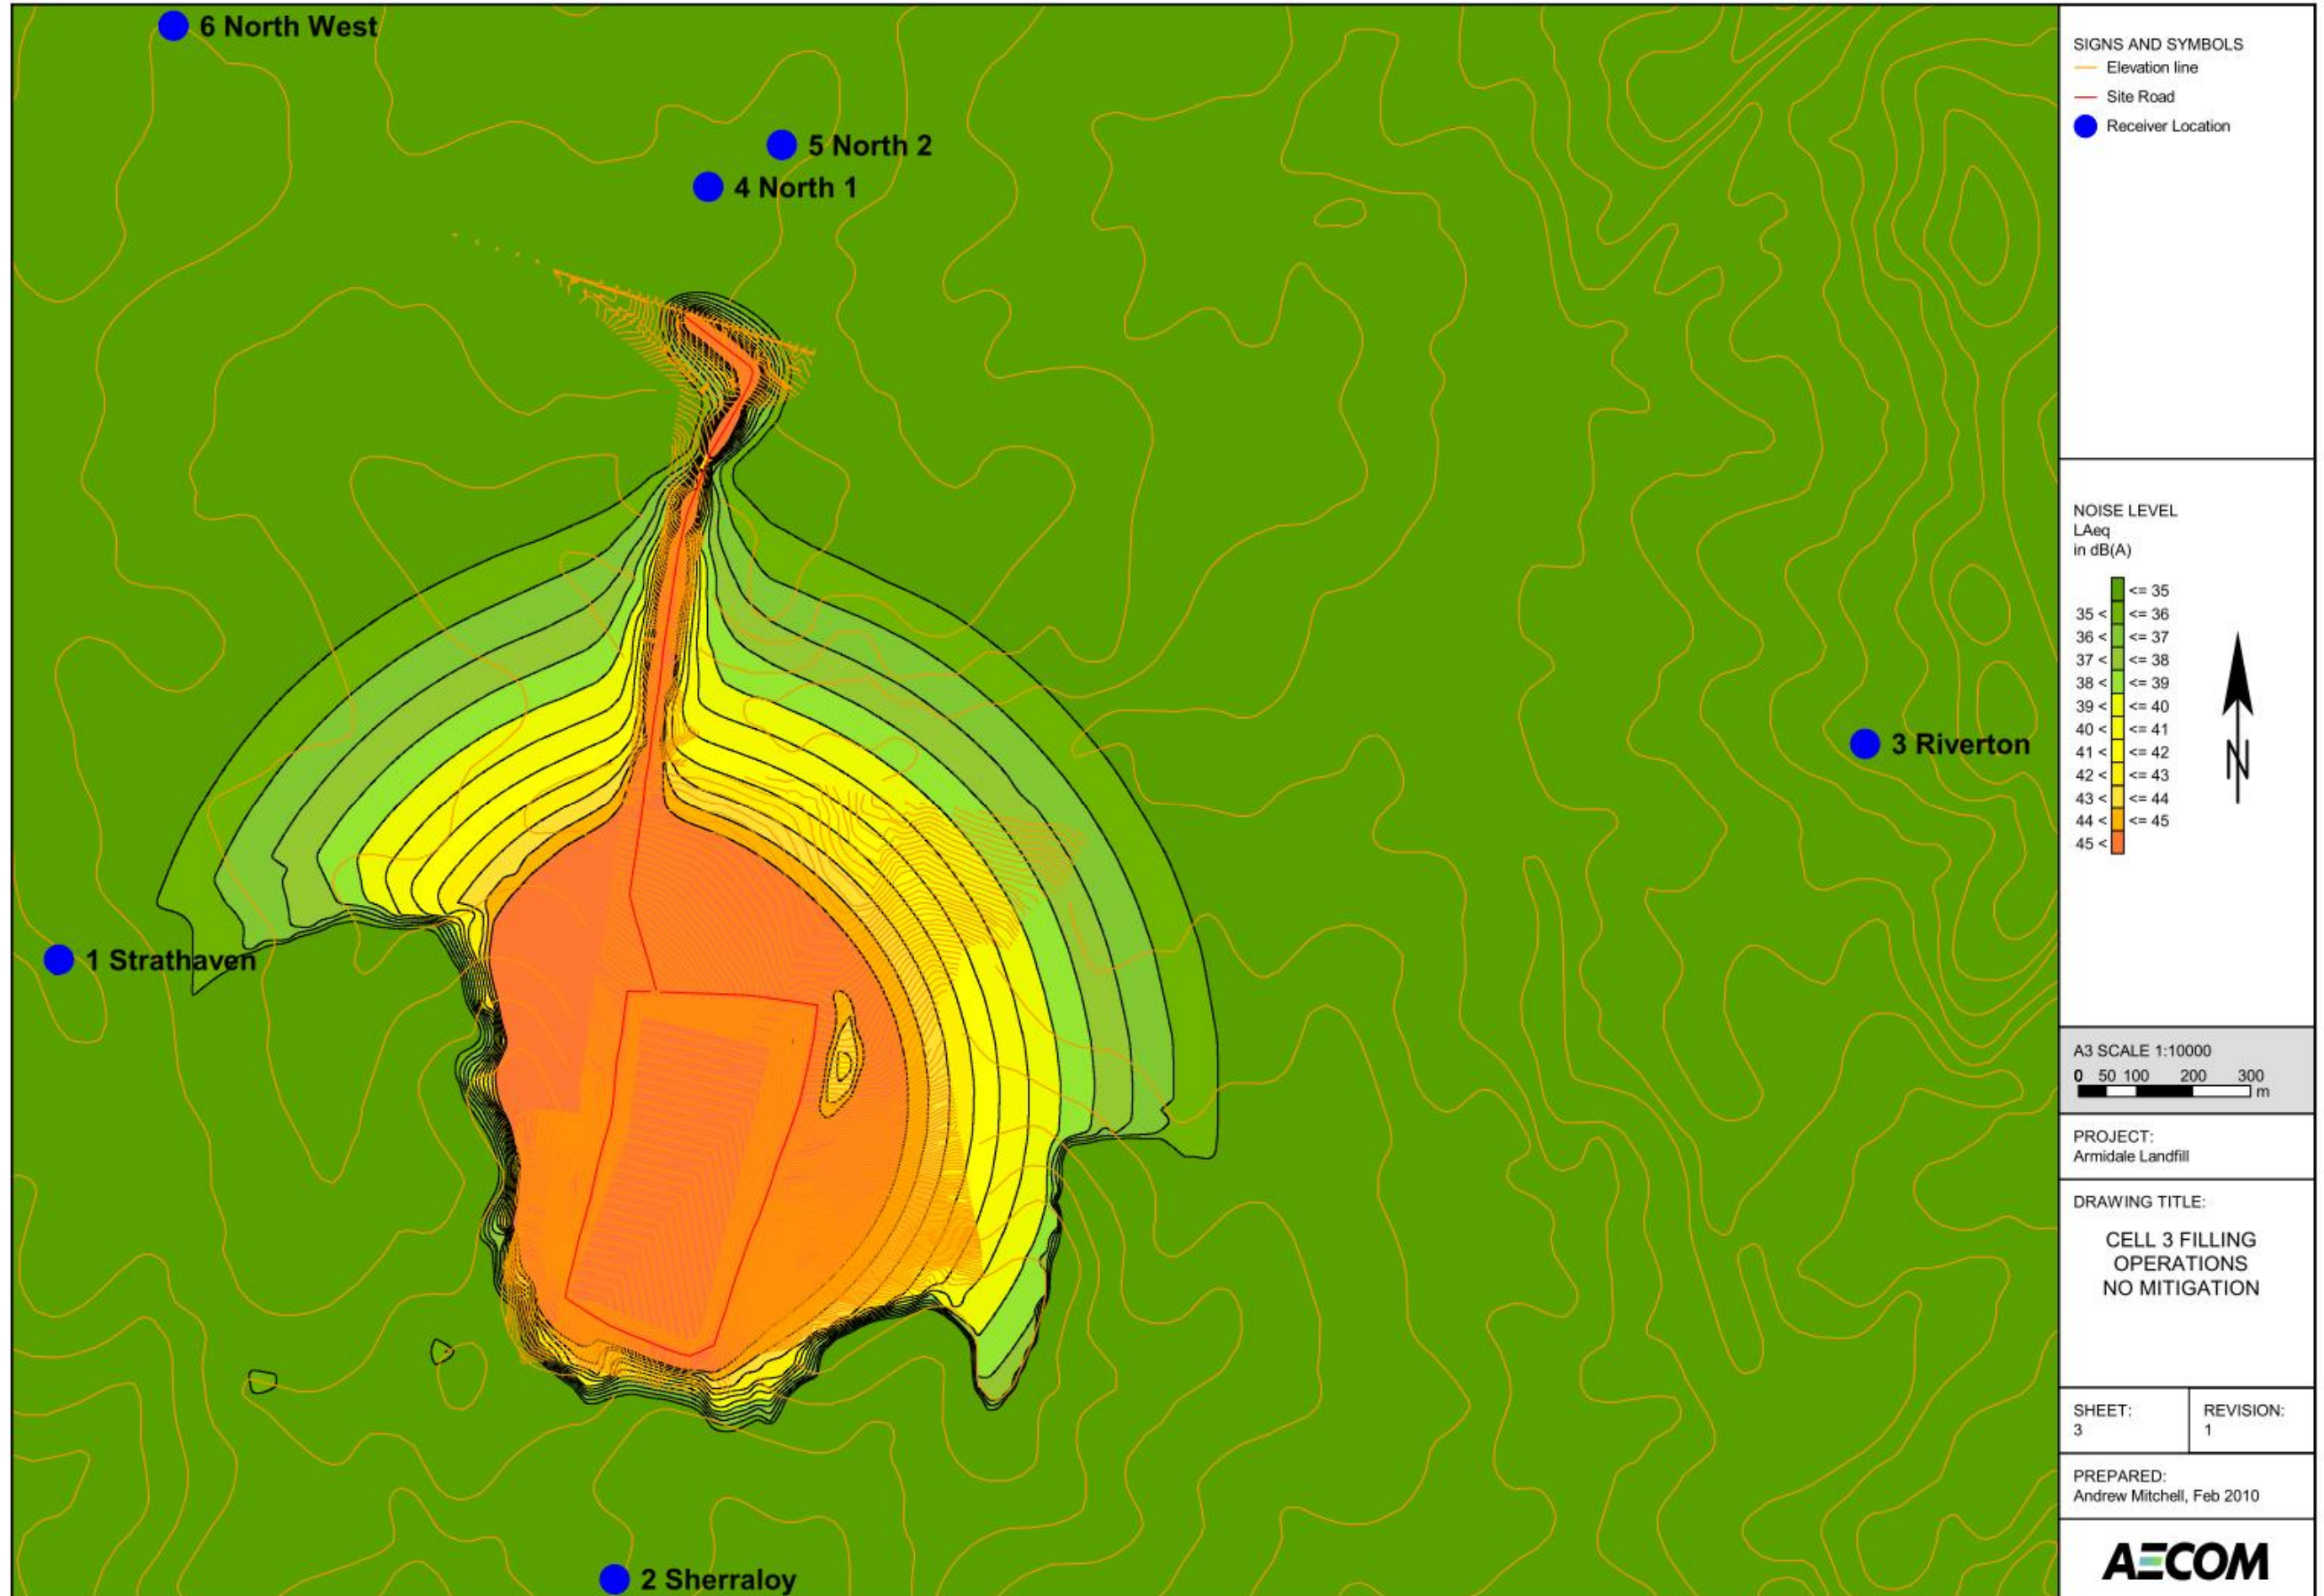

Appendix D

Noise Contour Plots

This page has been left blank intentionally

Worldwide Locations

Australia	+61-2-8484-8999
Azerbaijan	+994 12 4975881
Belgium	+32-3-540-95-86
Bolivia	+591-3-354-8564
Brazil	+55-21-3526-8160
China	+86-20-8130-3737
England	+44 1928-726006
France	+33(0)1 48 42 59 53
Germany	+49-631-341-13-62
Ireland	+353 1631 9356
Italy	+39-02-3180 77 1
Japan	+813-3541 5926
Malaysia	+603-7725-0380
Netherlands	+31 10 2120 744
Philippines	+632 910 6226
Scotland	+44 (0) 1224-624624
Singapore	+65 6295 5752
Thailand	+662 642 6161
Turkey	+90-312-428-3667
United States	+1 978-589-3200
Venezuela	+58-212-762-63 39

Australian Locations

Adelaide
Brisbane
Canberra
Darwin
Melbourne
Newcastle
Perth
Sydney
Singleton

www.aecom.com