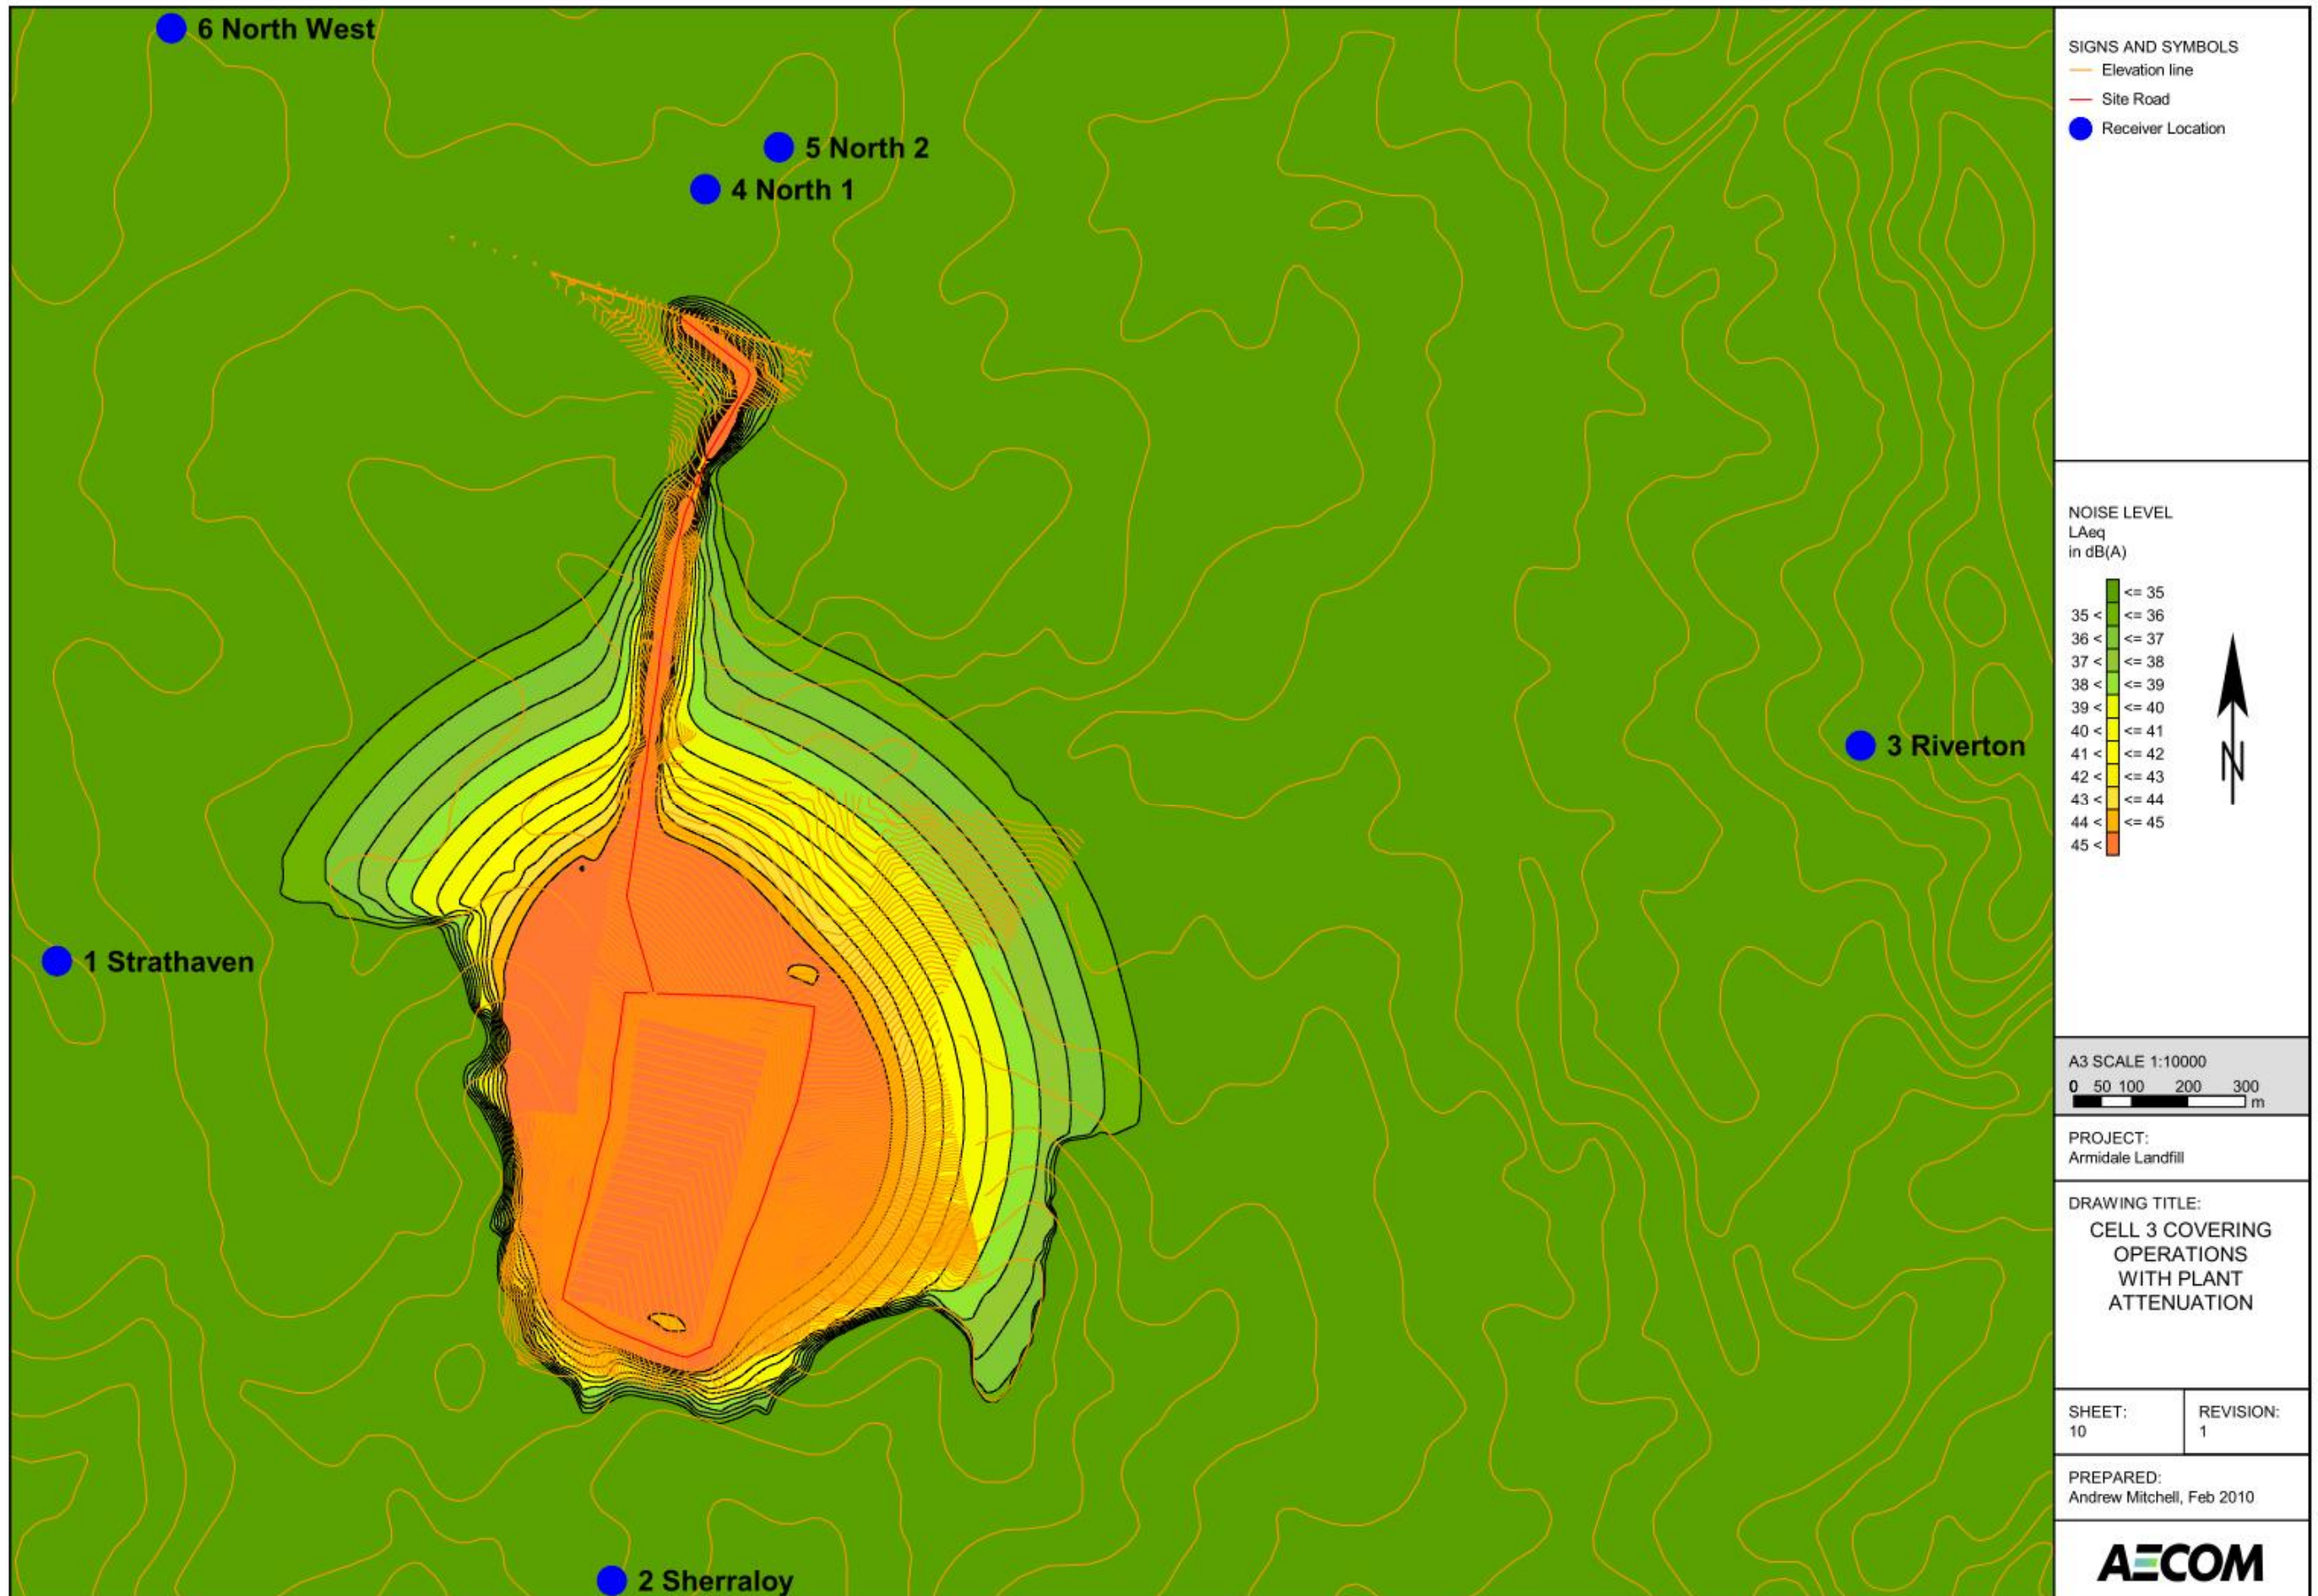

Appendix D

Noise Contour Plots

This page has been left blank intentionally

Worldwide Locations

Australia	+61-2-8484-8999
Azerbaijan	+994 12 4975881
Belgium	+32-3-540-95-86
Bolivia	+591-3-354-8564
Brazil	+55-21-3526-8160
China	+86-20-8130-3737
England	+44 1928-726006
France	+33(0)1 48 42 59 53
Germany	+49-631-341-13-62
Ireland	+353 1631 9356
Italy	+39-02-3180 77 1
Japan	+813-3541 5926
Malaysia	+603-7725-0380
Netherlands	+31 10 2120 744
Philippines	+632 910 6226
Scotland	+44 (0) 1224-624624
Singapore	+65 6295 5752
Thailand	+662 642 6161
Turkey	+90-312-428-3667
United States	+1 978-589-3200
Venezuela	+58-212-762-63 39

Australian Locations

Adelaide
Brisbane
Canberra
Darwin
Melbourne
Newcastle
Perth
Sydney
Singleton

www.aecom.com