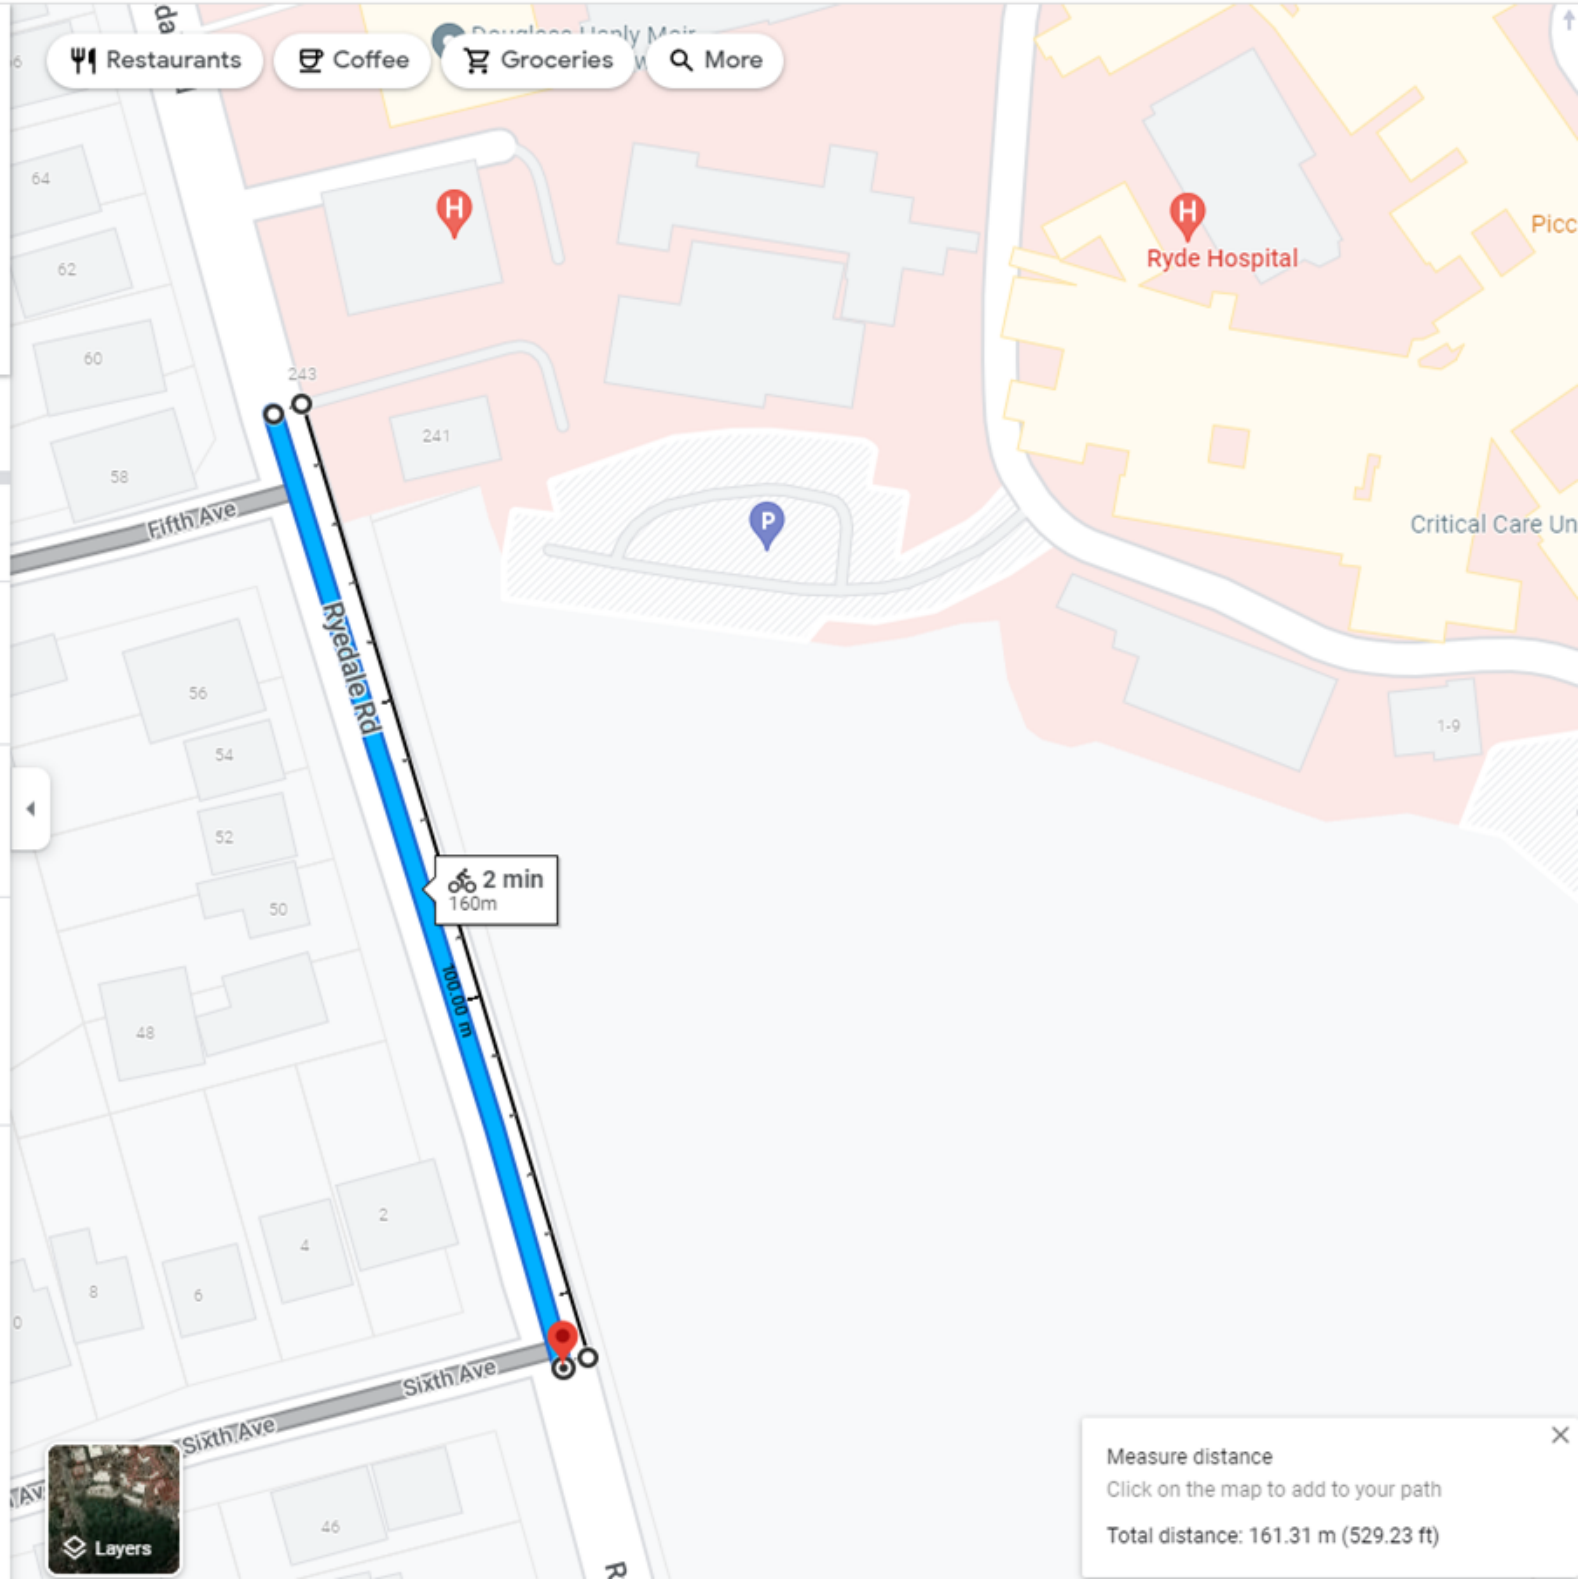

243 Ryedale Rd, Denistone NSW 2114

Denistone, New South Wales 2114

Add destination

Options

Send directions to your phone

via Ryedale Rd 2 min  
160 m

[Details](#)

via Fifth Ave and Sixth Ave 2 min  
550 m

↑ 0 m · ↓ 39 m

Restaurants Coffee Groceries More

Measure distance

Click on the map to add to your path

Total distance: 161.31 m (529.23 ft)