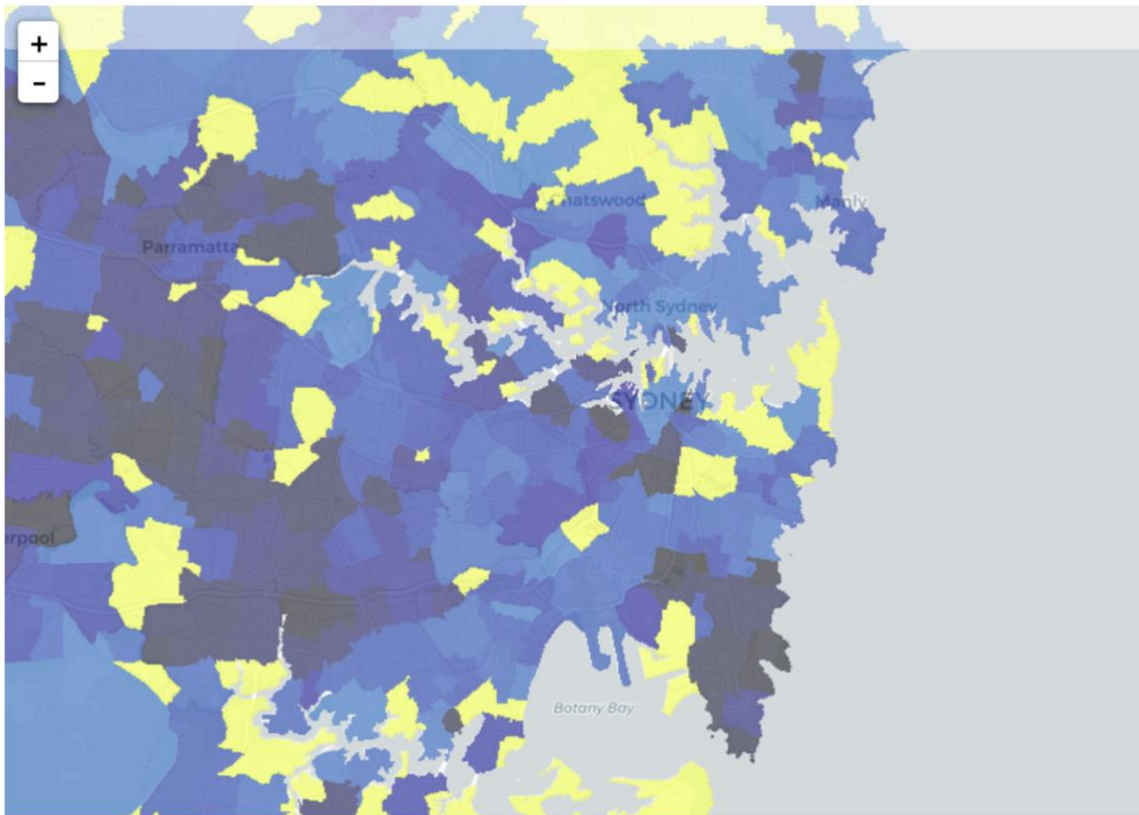

Source: **Microburbs – Public Housing Heat Map**

Every single suburb's public housing figure is available [here](#) to subscribers, along with a zoomable [Sydney-wide heat map](#).

Sydney Public Housing Heat Map