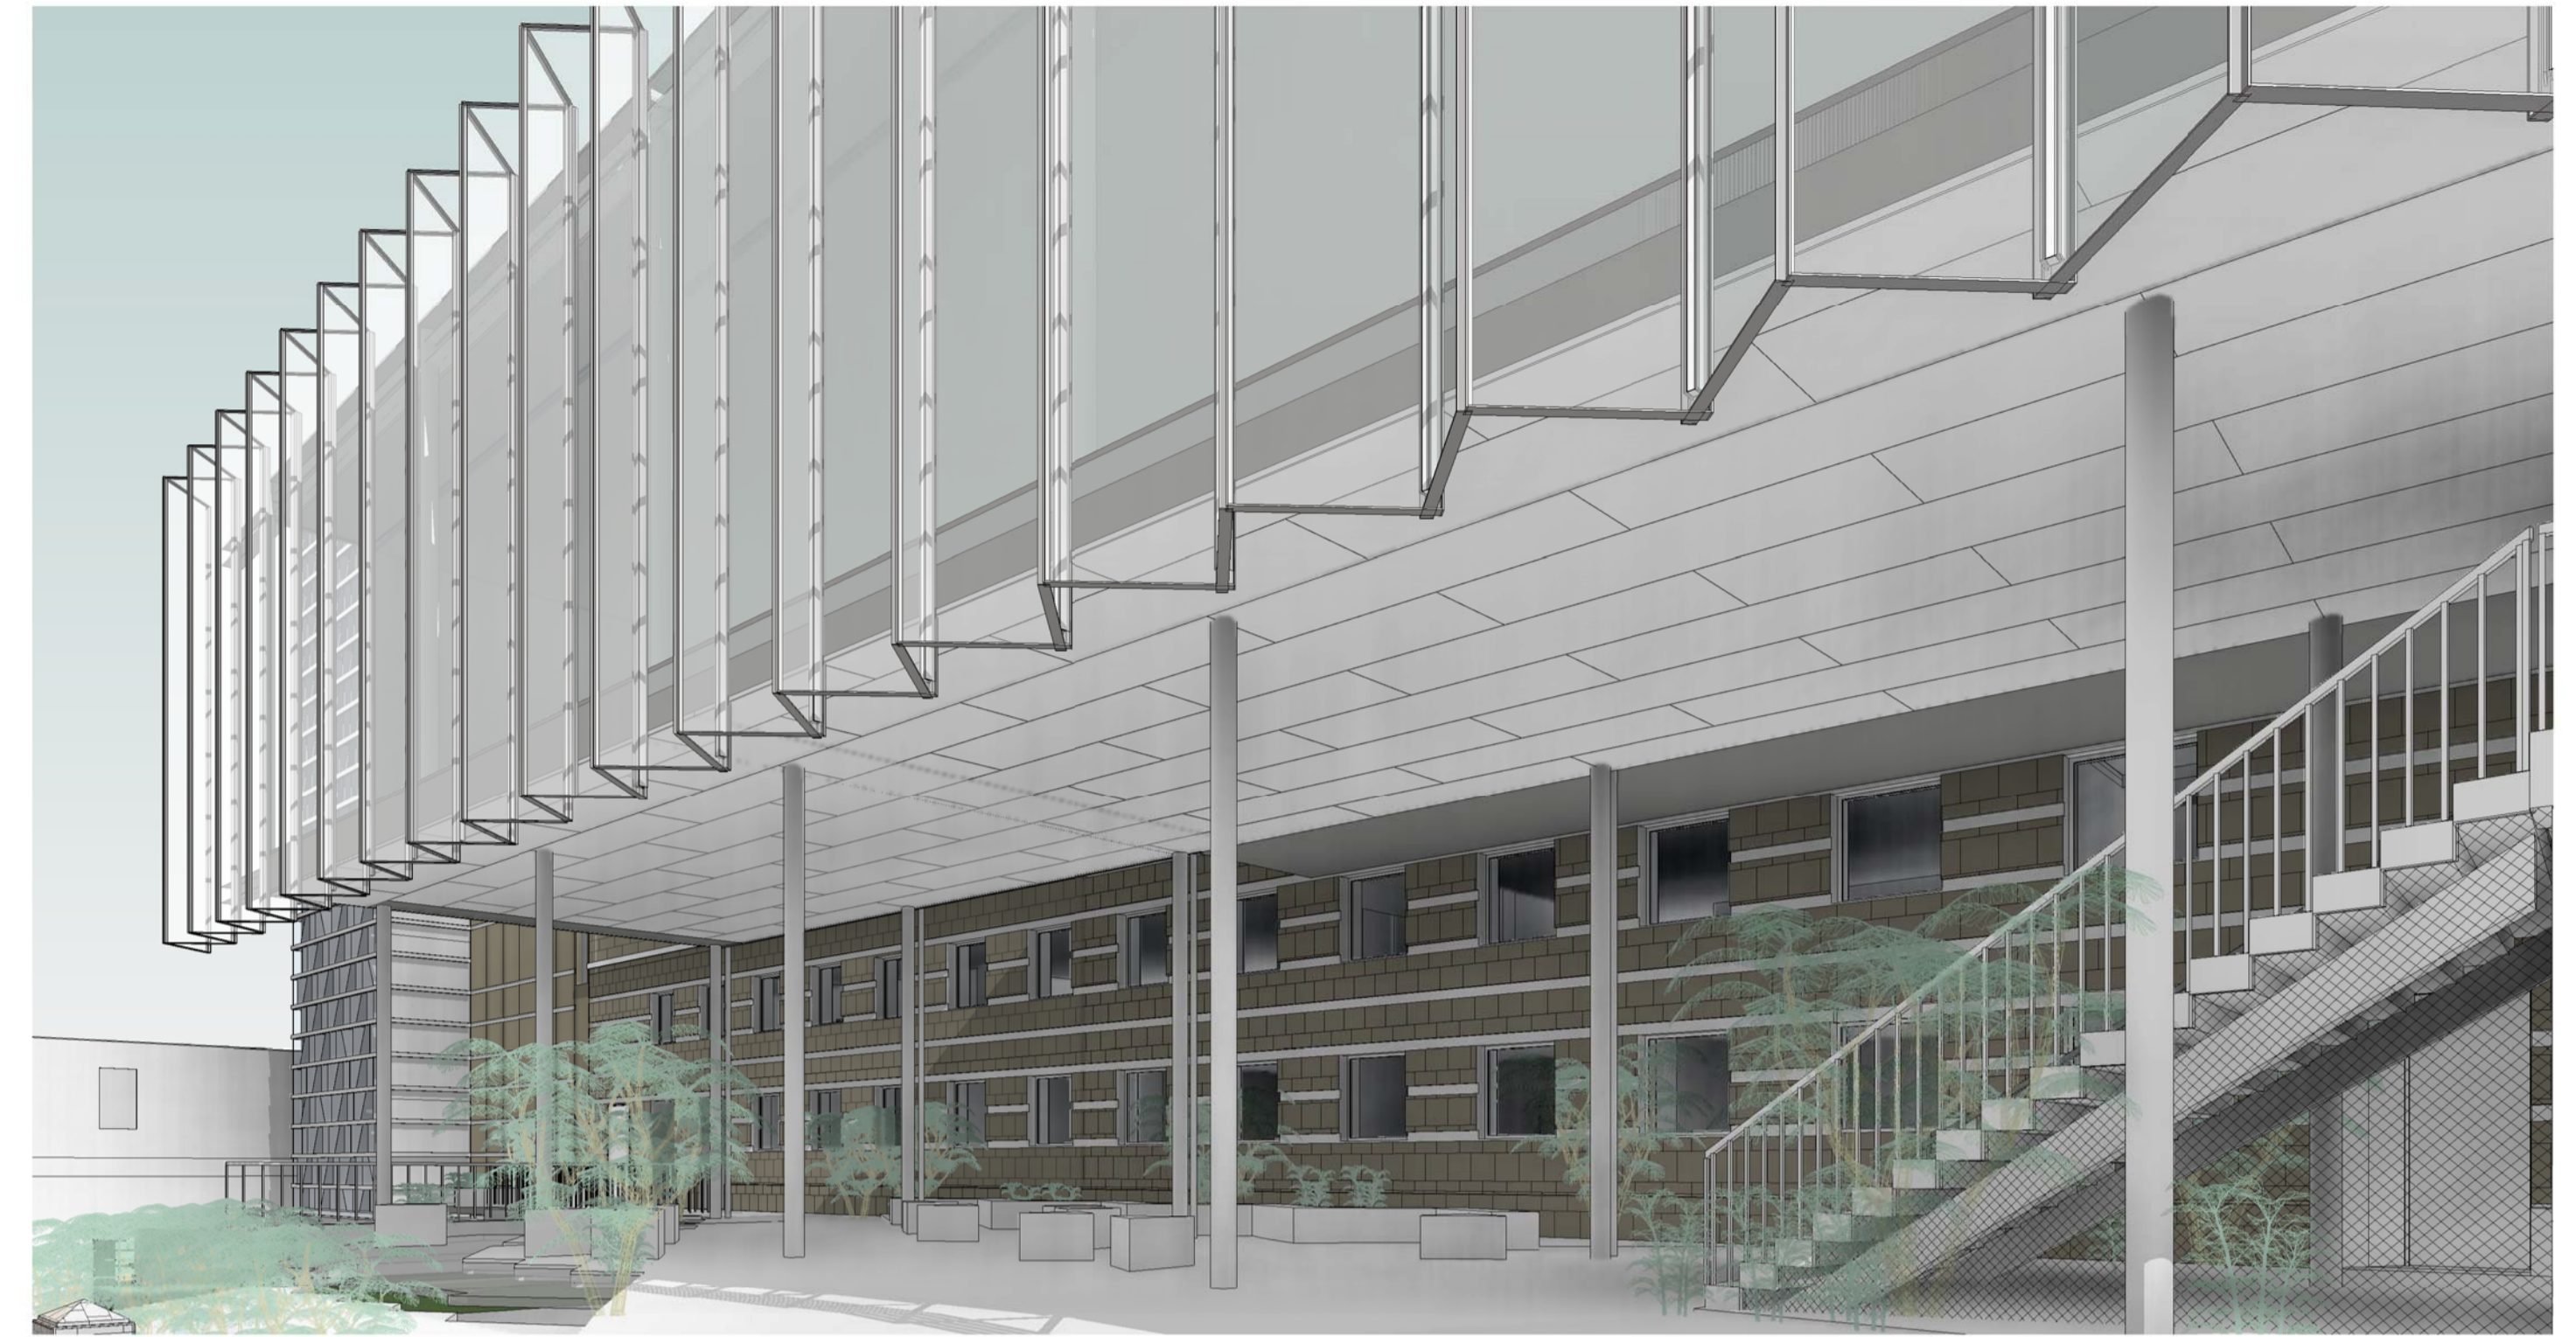

ARTIST'S IMPRESSION

1 3D VIEW OF CRYSTAL HALL UNDERCROFT

2 3D VIEW OF CRYSTAL HALL UNDERCROFT

3 3D VIEW OF CRYSTAL HALL

4 3D VIEW OF CRYSTAL HALL

1 'HEART' VIEWED FROM ATRIUM

2 UPPER LEVEL EXHIBITION SPACE

3 'HEART' FROM VERNON WING RAMP

4 LOWER LEVEL TOURING EXHIBITION HALL

SOLAR STUDY- June 9AM
1 : 1000

SOLAR STUDY- June 12PM
1 : 1000

SOLAR STUDY- June 3PM
1 : 1000

LEGEND

 NEW BUILDING

 SHADOWS GENERATED BY NEW BUILDING

SOLAR STUDY- December 9AM
1:1000

SOLAR STUDY- December 12PM
1:1000

SOLAR STUDY- December 3PM
1:1000

- LEGEND
- NEW BUILDING
 - SHADOWS GENERATED BY NEW BUILDING