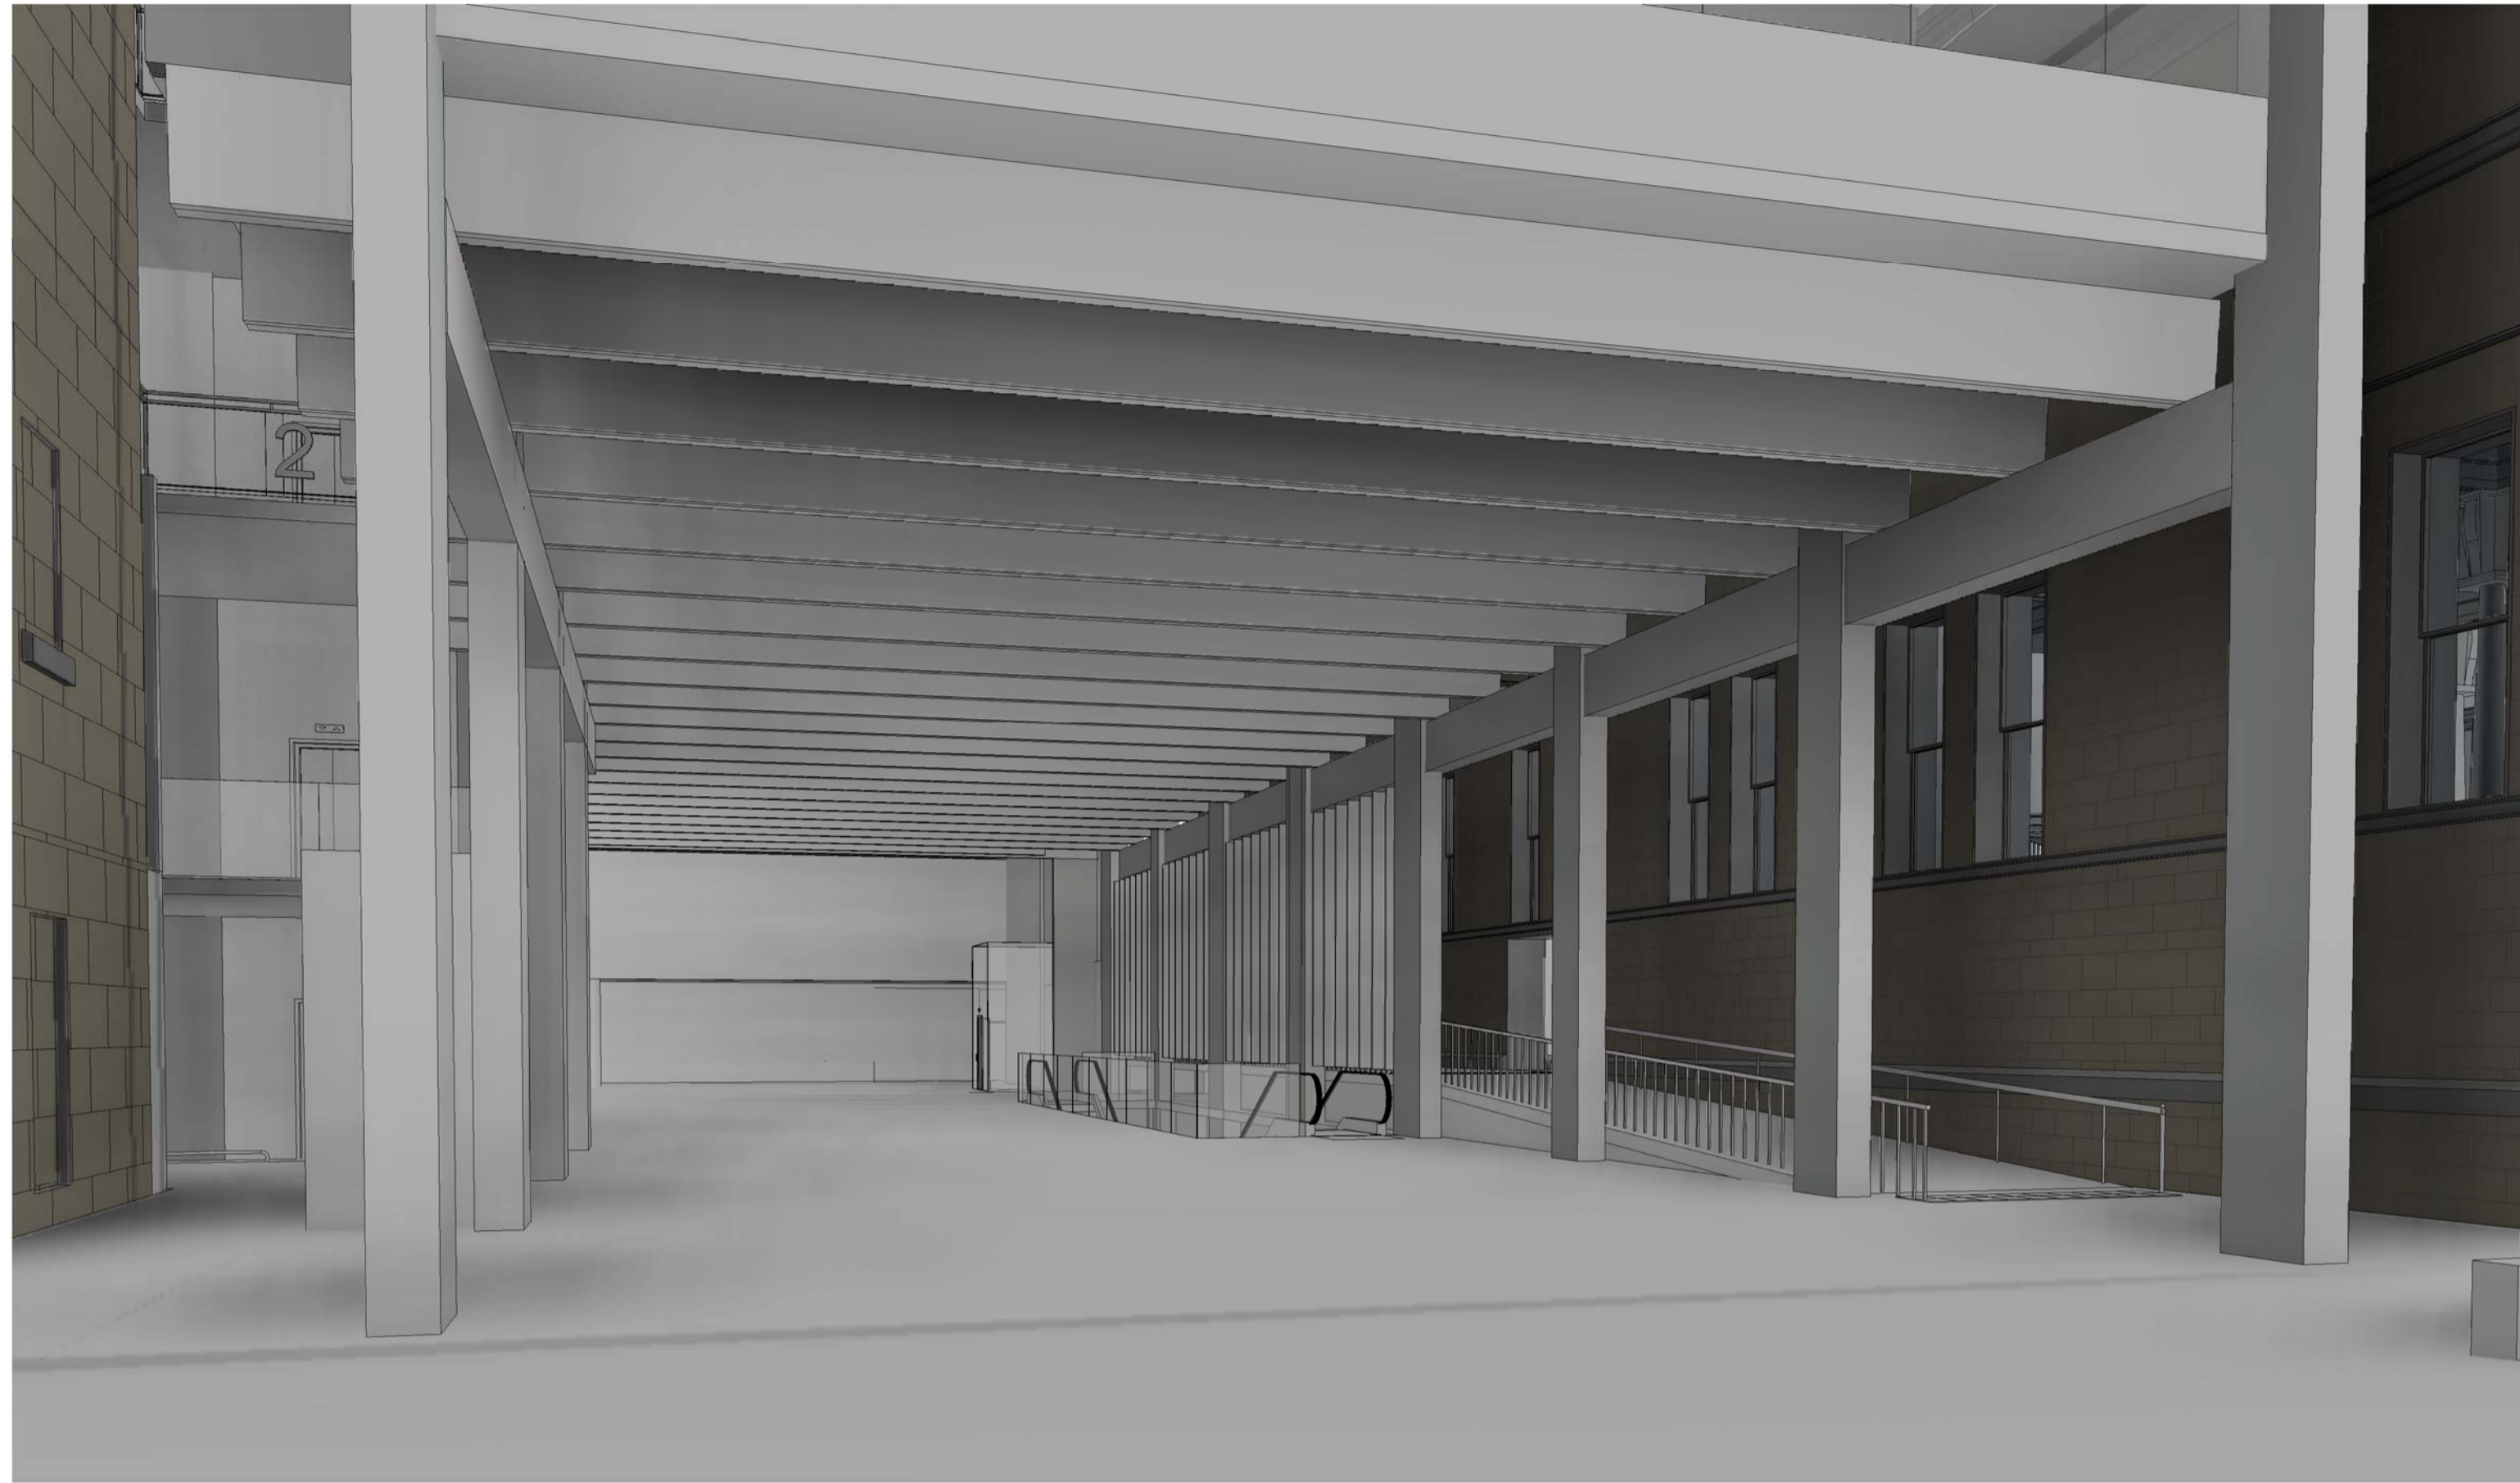

ARTIST'S IMPRESSION

1 3D VIEW OF CRYSTAL HALL UNDERCROFT

2 3D VIEW OF CRYSTAL HALL UNDERCROFT

3 3D VIEW OF CRYSTAL HALL

4 3D VIEW OF CRYSTAL HALL

1 'HEART' VIEWED FROM ATRIUM

2 UPPER LEVEL EXHIBITION SPACE

3 'HEART' FROM VERNON WING RAMP

4 LOWER LEVEL TOURING EXHIBITION HALL

SOLAR STUDY- June 9AM
1 : 1000

SOLAR STUDY- June 12PM
1 : 1000

SOLAR STUDY- June 3PM
1 : 1000

LEGEND

 NEW BUILDING

 SHADOWS GENERATED BY NEW BUILDING

SOLAR STUDY- December 9AM
1:1000

SOLAR STUDY- December 12PM
1:1000

SOLAR STUDY- December 3PM
1:1000

- LEGEND
- NEW BUILDING
 - SHADOWS GENERATED BY NEW BUILDING