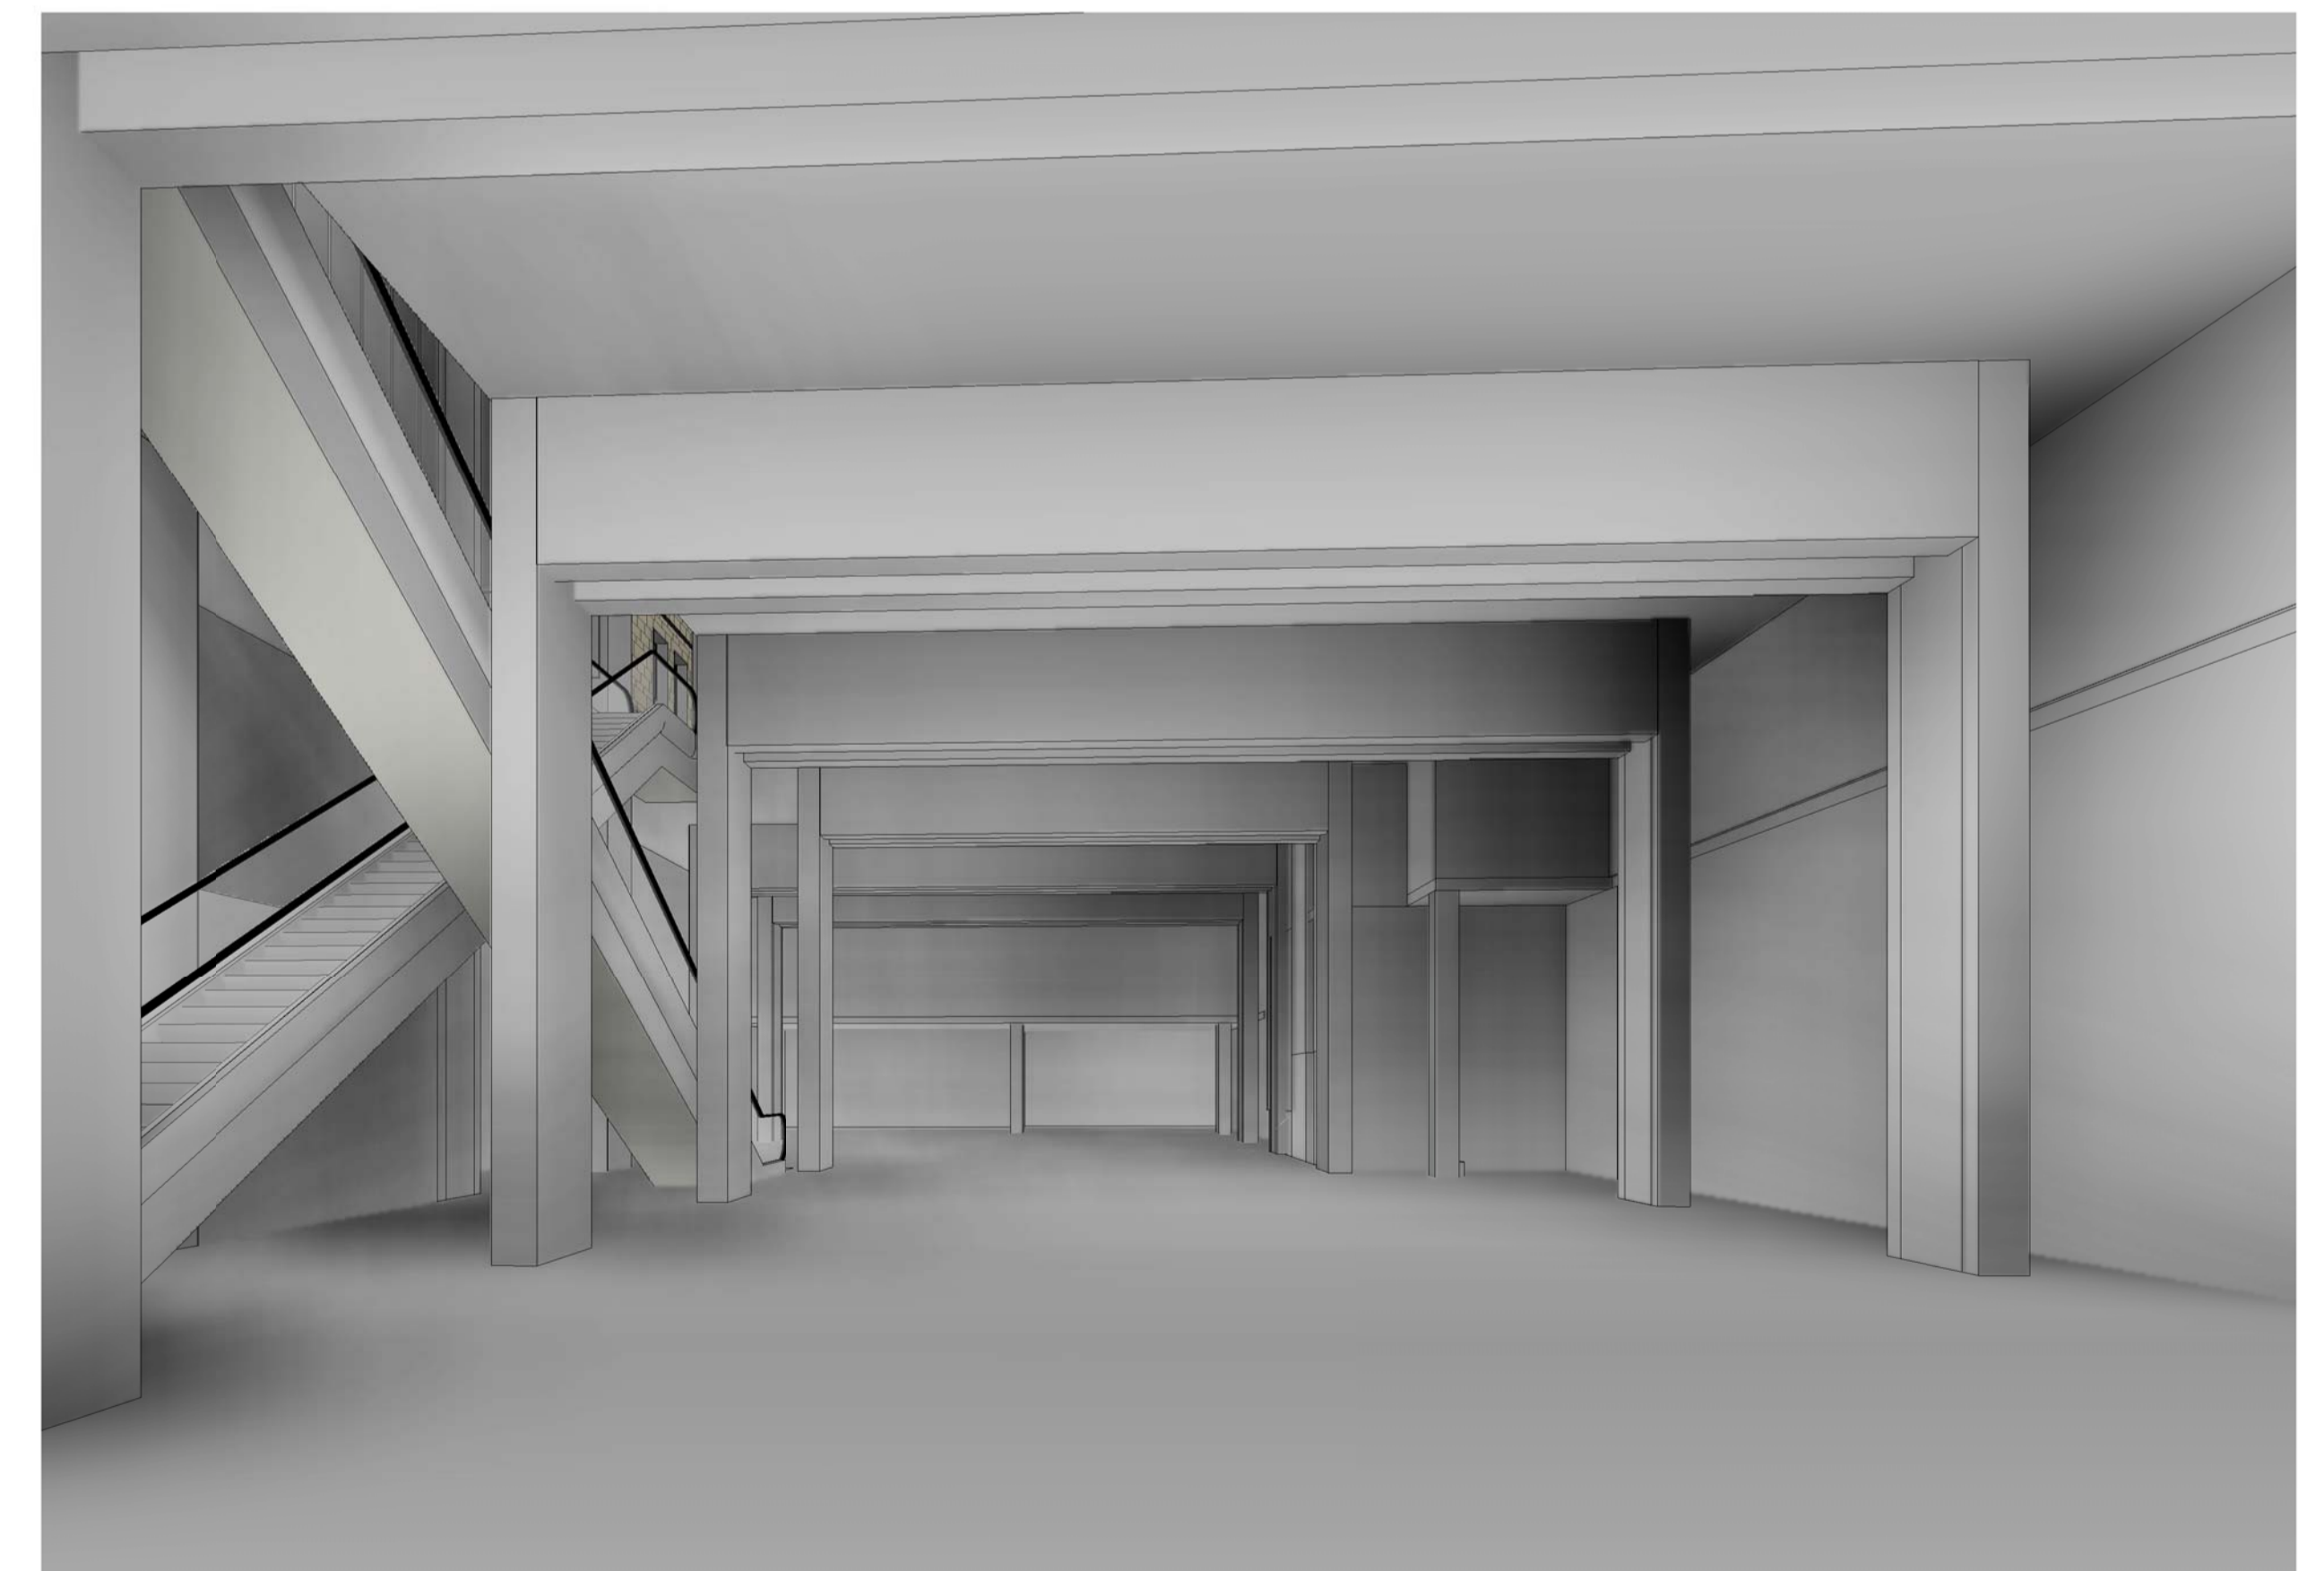

ARTIST'S IMPRESSION

1 3D VIEW OF CRYSTAL HALL UNDERCROFT

2 3D VIEW OF CRYSTAL HALL UNDERCROFT

3 3D VIEW OF CRYSTAL HALL

4 3D VIEW OF CRYSTAL HALL

1 'HEART' VIEWED FROM ATRIUM

2 UPPER LEVEL EXHIBITION SPACE

3 'HEART' FROM VERNON WING RAMP

4 LOWER LEVEL TOURING EXHIBITION HALL

SOLAR STUDY- June 9AM
1 : 1000

SOLAR STUDY- June 12PM
1 : 1000

SOLAR STUDY- June 3PM
1 : 1000

LEGEND

 NEW BUILDING

 SHADOWS GENERATED BY NEW BUILDING

SOLAR STUDY- December 9AM
1:1000

SOLAR STUDY- December 12PM
1:1000

SOLAR STUDY- December 3PM
1:1000

- LEGEND
- NEW BUILDING
 - SHADOWS GENERATED BY NEW BUILDING