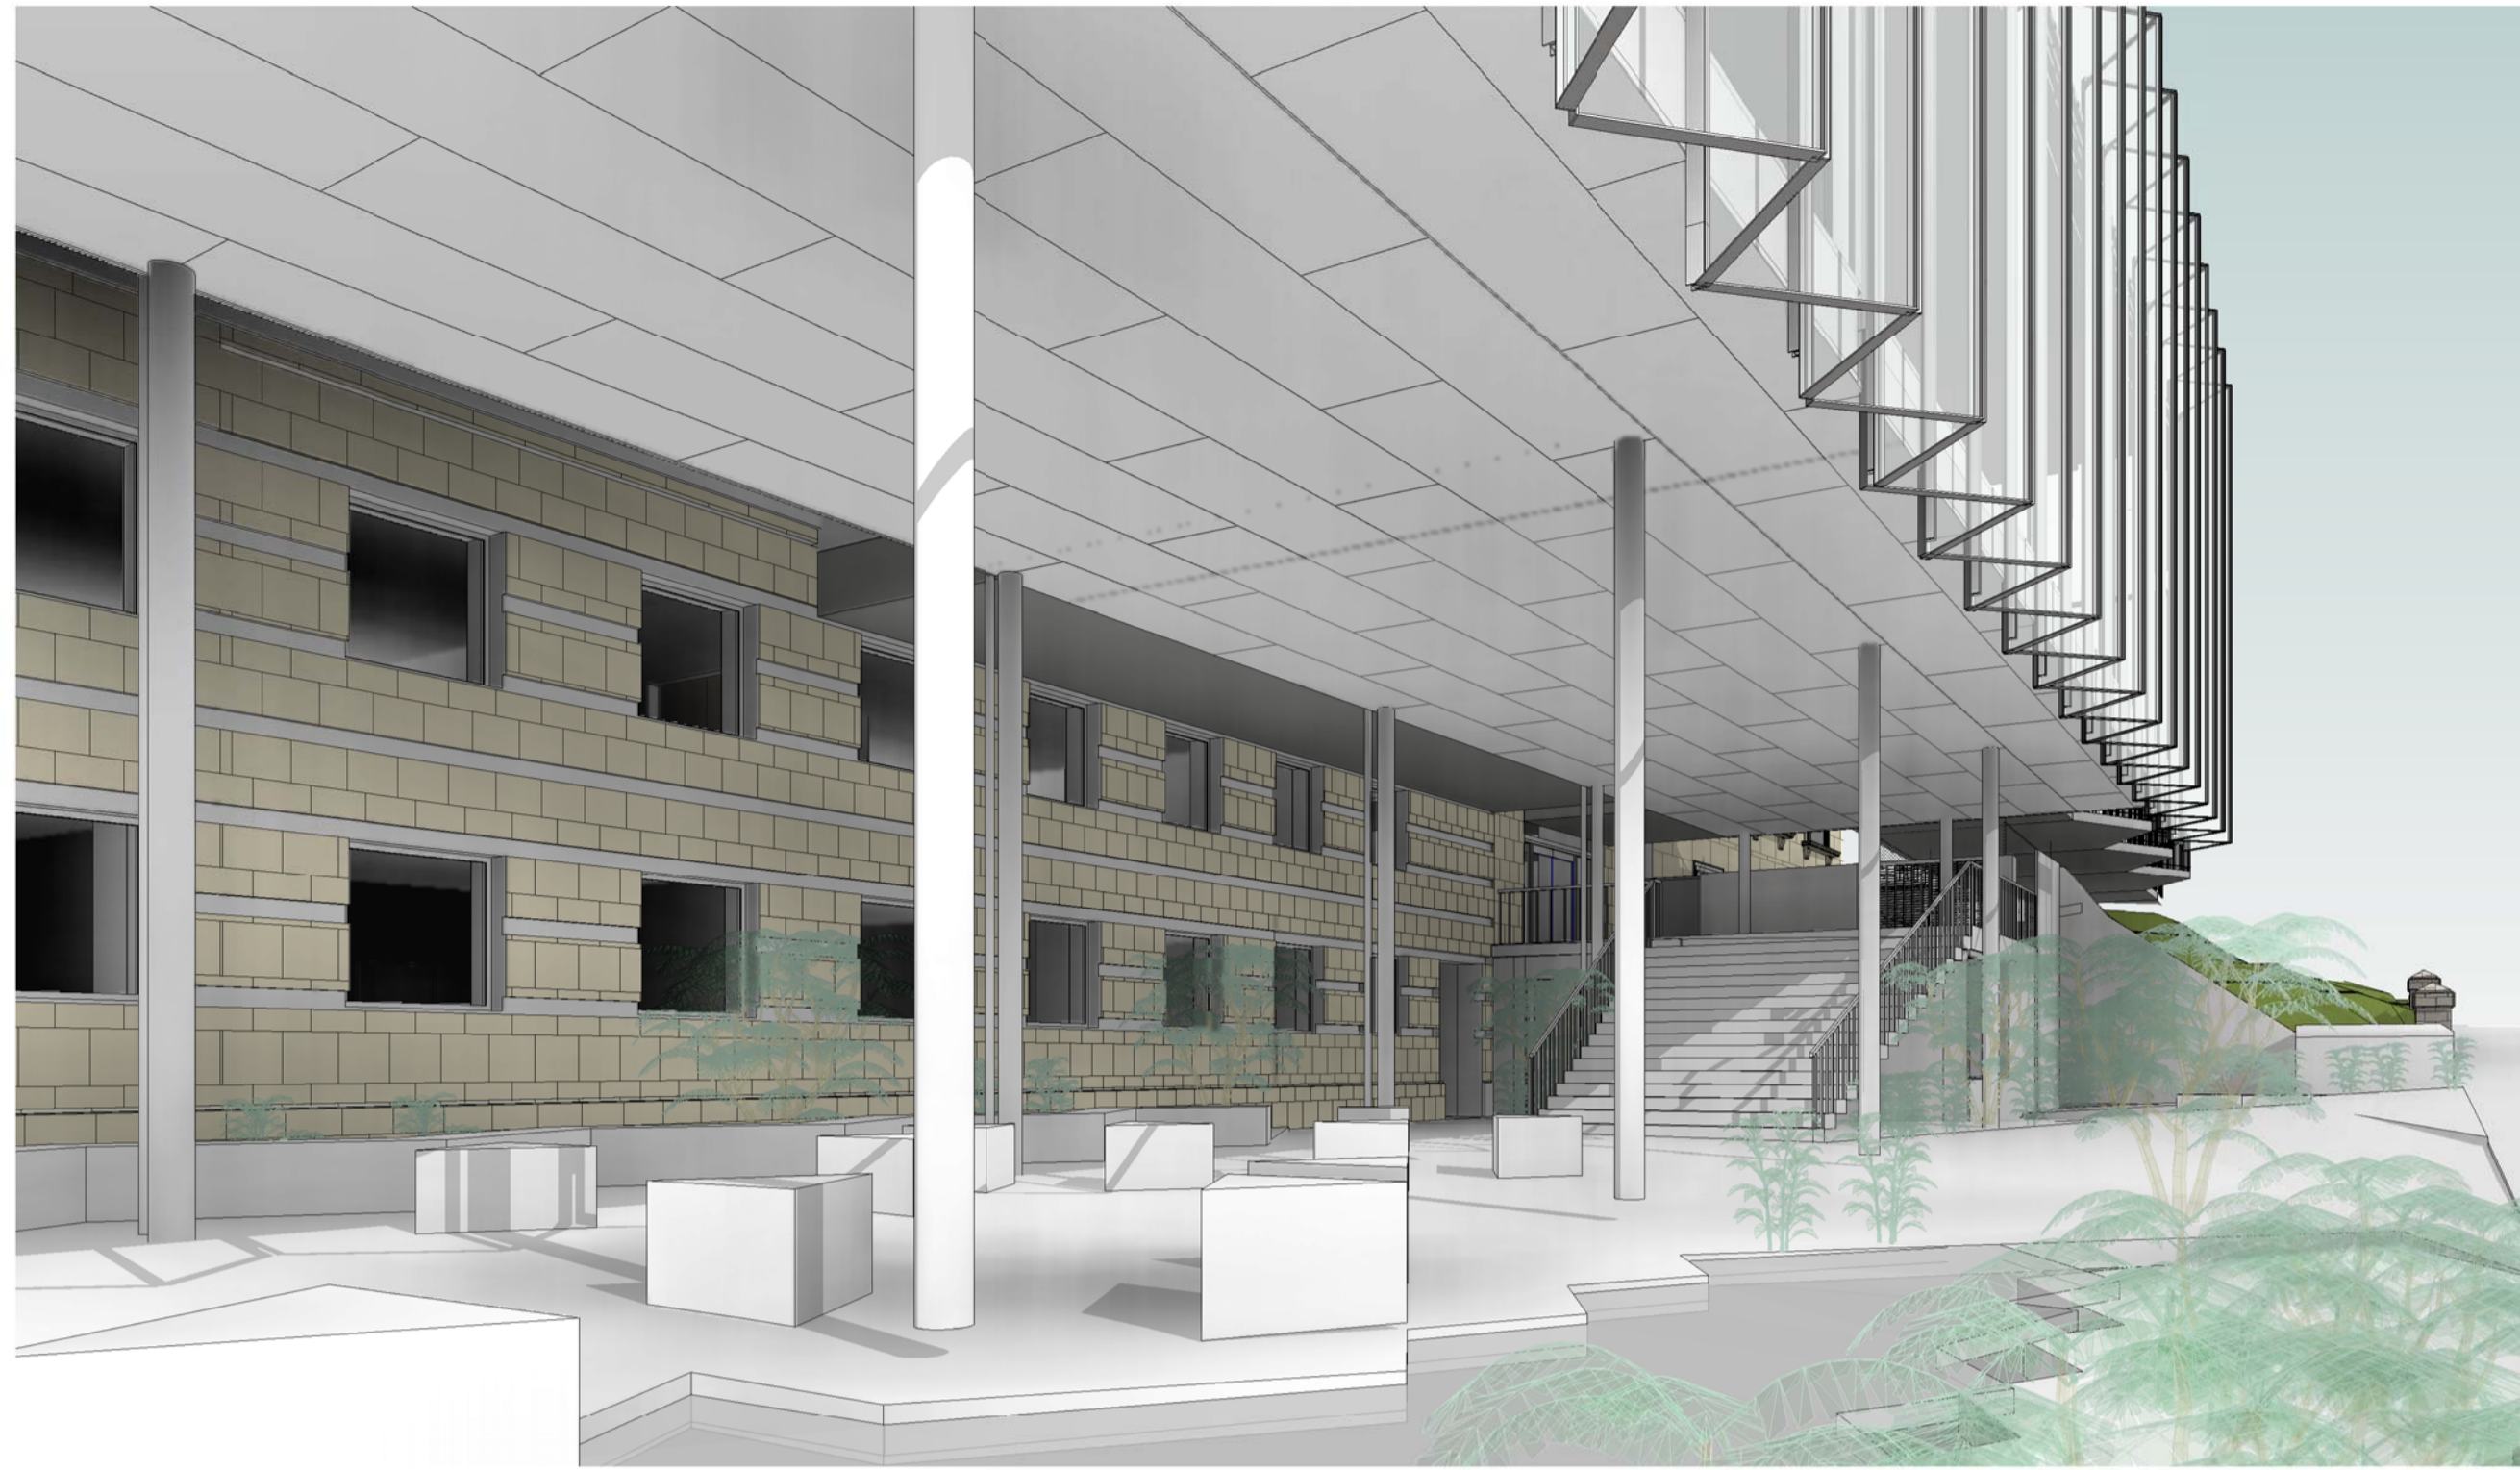

ARTIST'S IMPRESSION

1 3D VIEW OF CRYSTAL HALL UNDERCROFT

2 3D VIEW OF CRYSTAL HALL UNDERCROFT

3 3D VIEW OF CRYSTAL HALL

4 3D VIEW OF CRYSTAL HALL

1 'HEART' VIEWED FROM ATRIUM

2 UPPER LEVEL EXHIBITION SPACE

3 'HEART' FROM VERNON WING RAMP

4 LOWER LEVEL TOURING EXHIBITION HALL

SOLAR STUDY- June 9AM
1 : 1000

SOLAR STUDY- June 12PM
1 : 1000

SOLAR STUDY- June 3PM
1 : 1000

LEGEND

 NEW BUILDING

 SHADOWS GENERATED BY NEW BUILDING

SOLAR STUDY- December 9AM
1:1000

SOLAR STUDY- December 12PM
1:1000

SOLAR STUDY- December 3PM
1:1000

- LEGEND
- NEW BUILDING
 - SHADOWS GENERATED BY NEW BUILDING