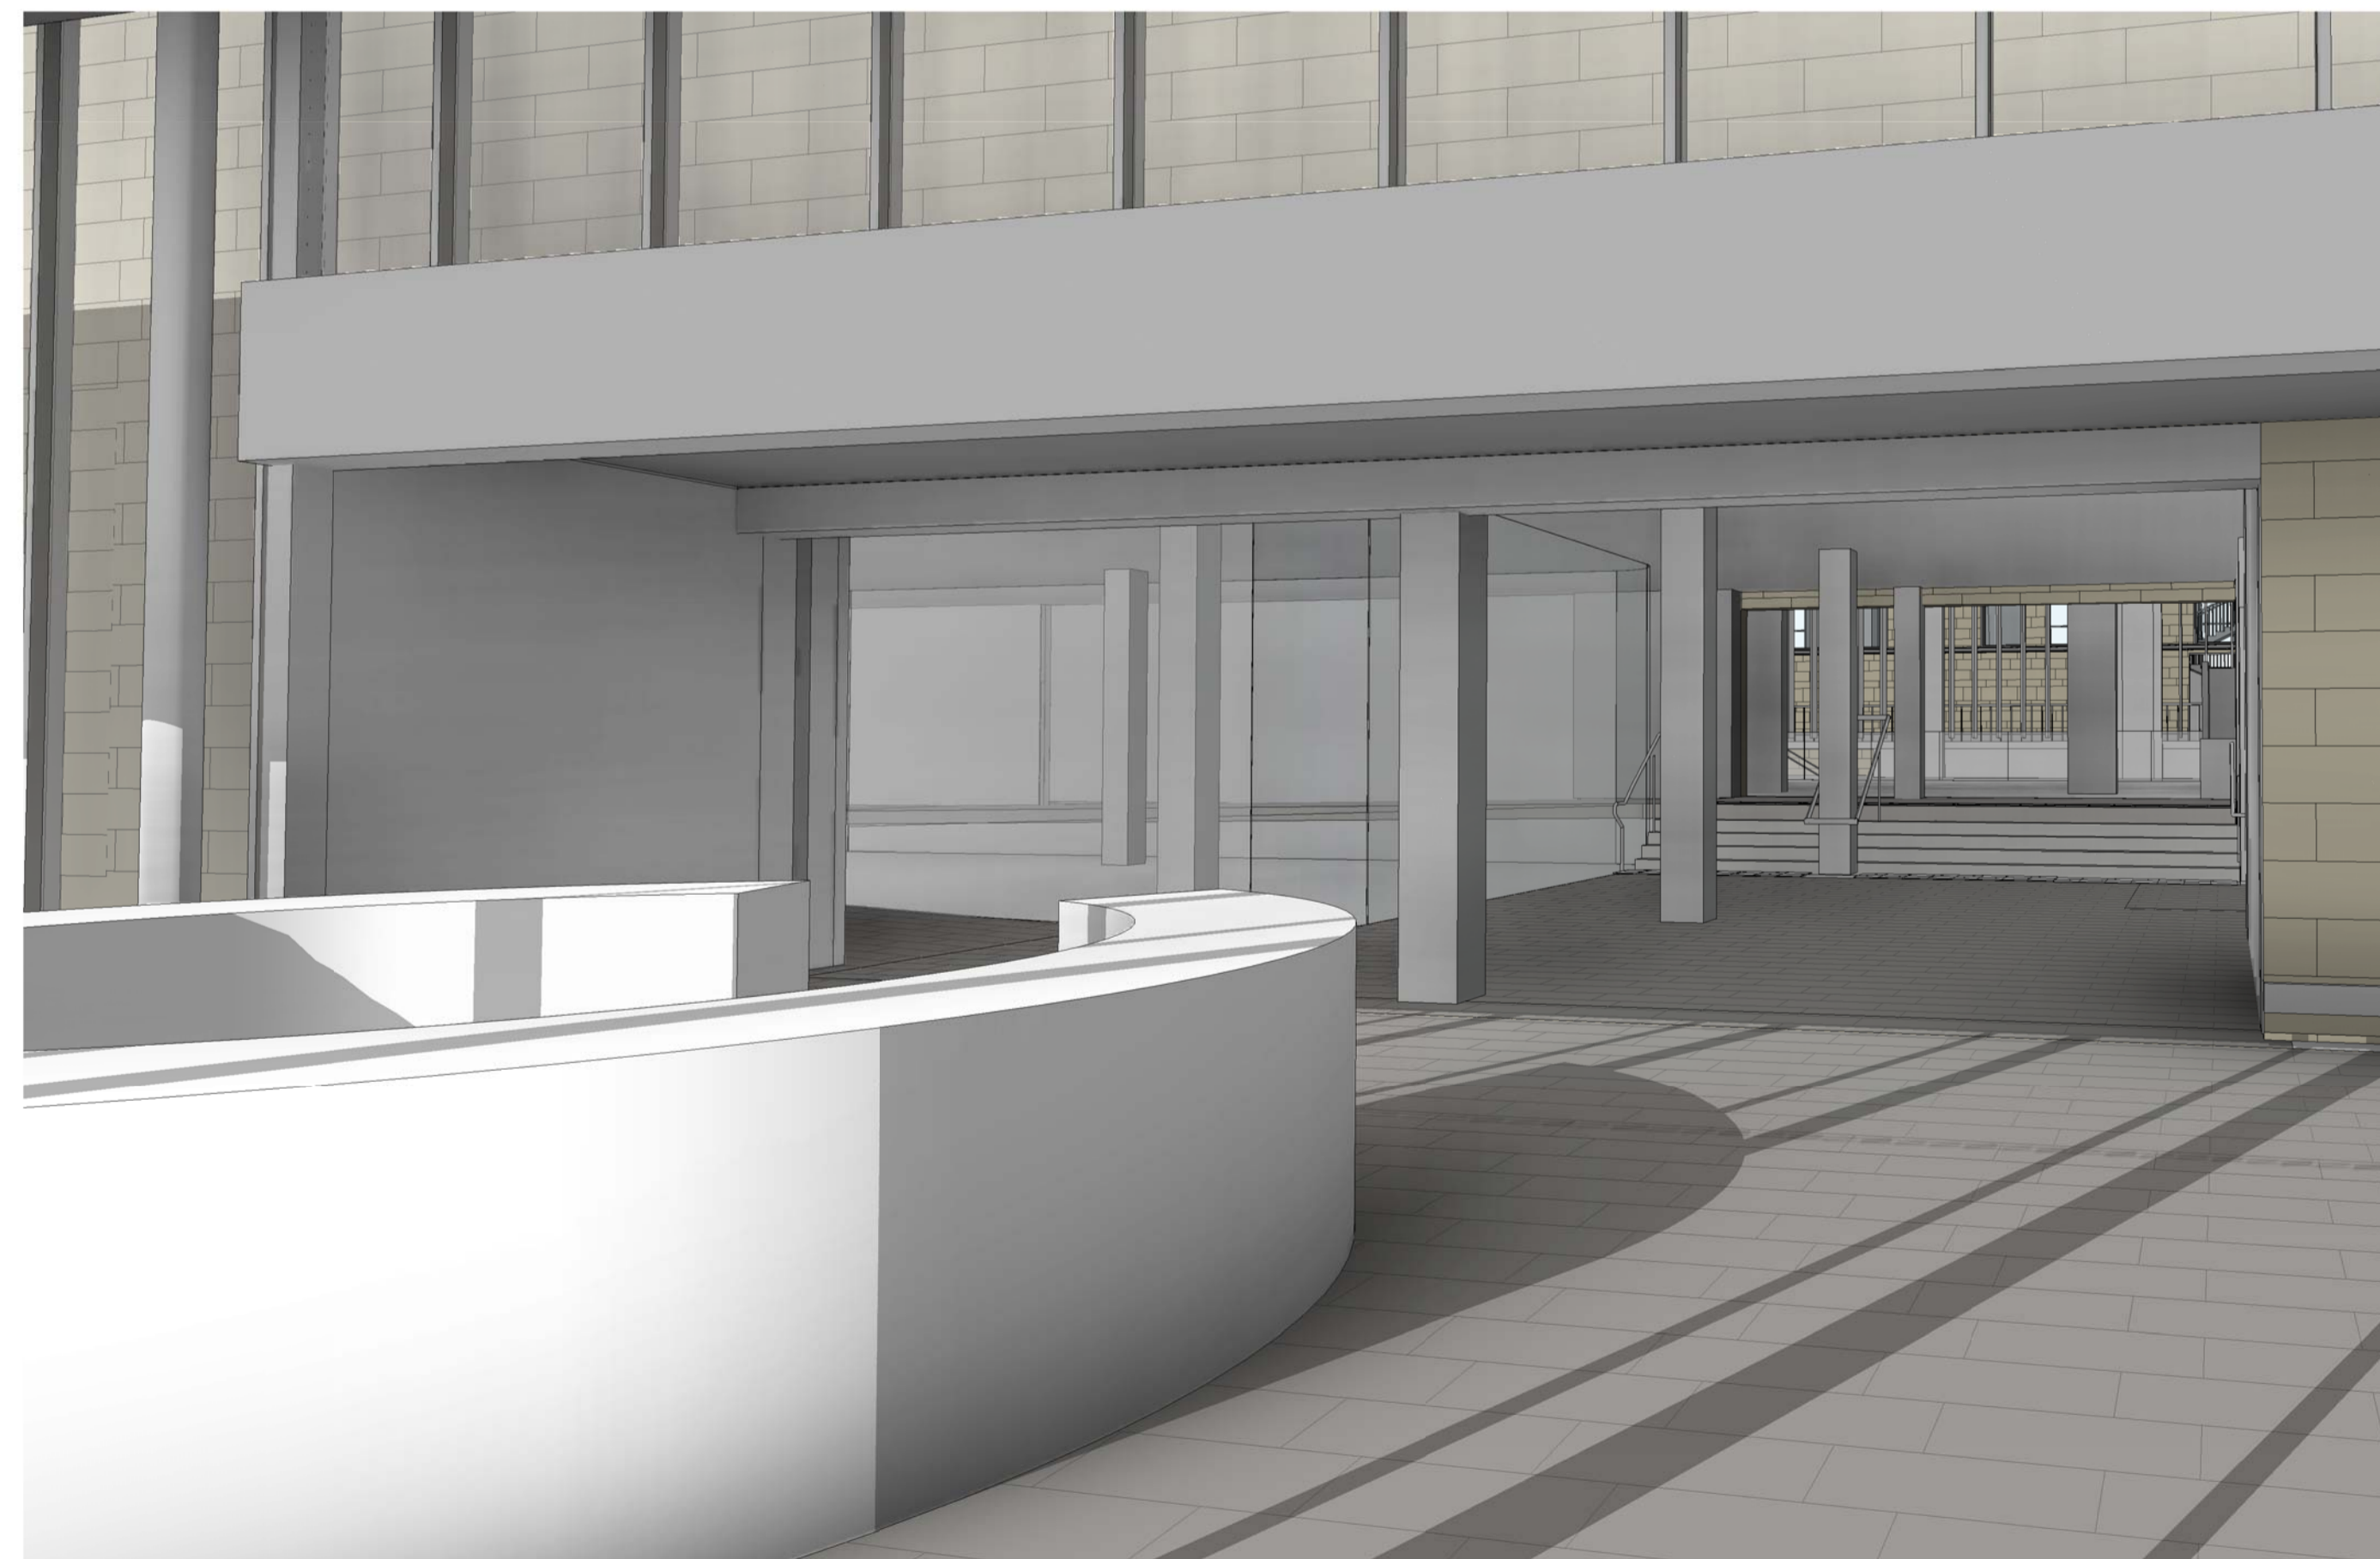

ARTIST'S IMPRESSION

1 3D VIEW OF CRYSTAL HALL UNDERCROFT

2 3D VIEW OF CRYSTAL HALL UNDERCROFT

3 3D VIEW OF CRYSTAL HALL

4 3D VIEW OF CRYSTAL HALL

1 'HEART' VIEWED FROM ATRIUM

2 UPPER LEVEL EXHIBITION SPACE

3 'HEART' FROM VERNON WING RAMP

4 LOWER LEVEL TOURING EXHIBITION HALL

SOLAR STUDY- June 9AM
1 : 1000

SOLAR STUDY- June 12PM
1 : 1000

SOLAR STUDY- June 3PM
1 : 1000

LEGEND

 NEW BUILDING

 SHADOWS GENERATED BY NEW BUILDING

SOLAR STUDY- December 9AM
1:1000

SOLAR STUDY- December 12PM
1:1000

SOLAR STUDY- December 3PM
1:1000

- LEGEND
- NEW BUILDING
 - SHADOWS GENERATED BY NEW BUILDING