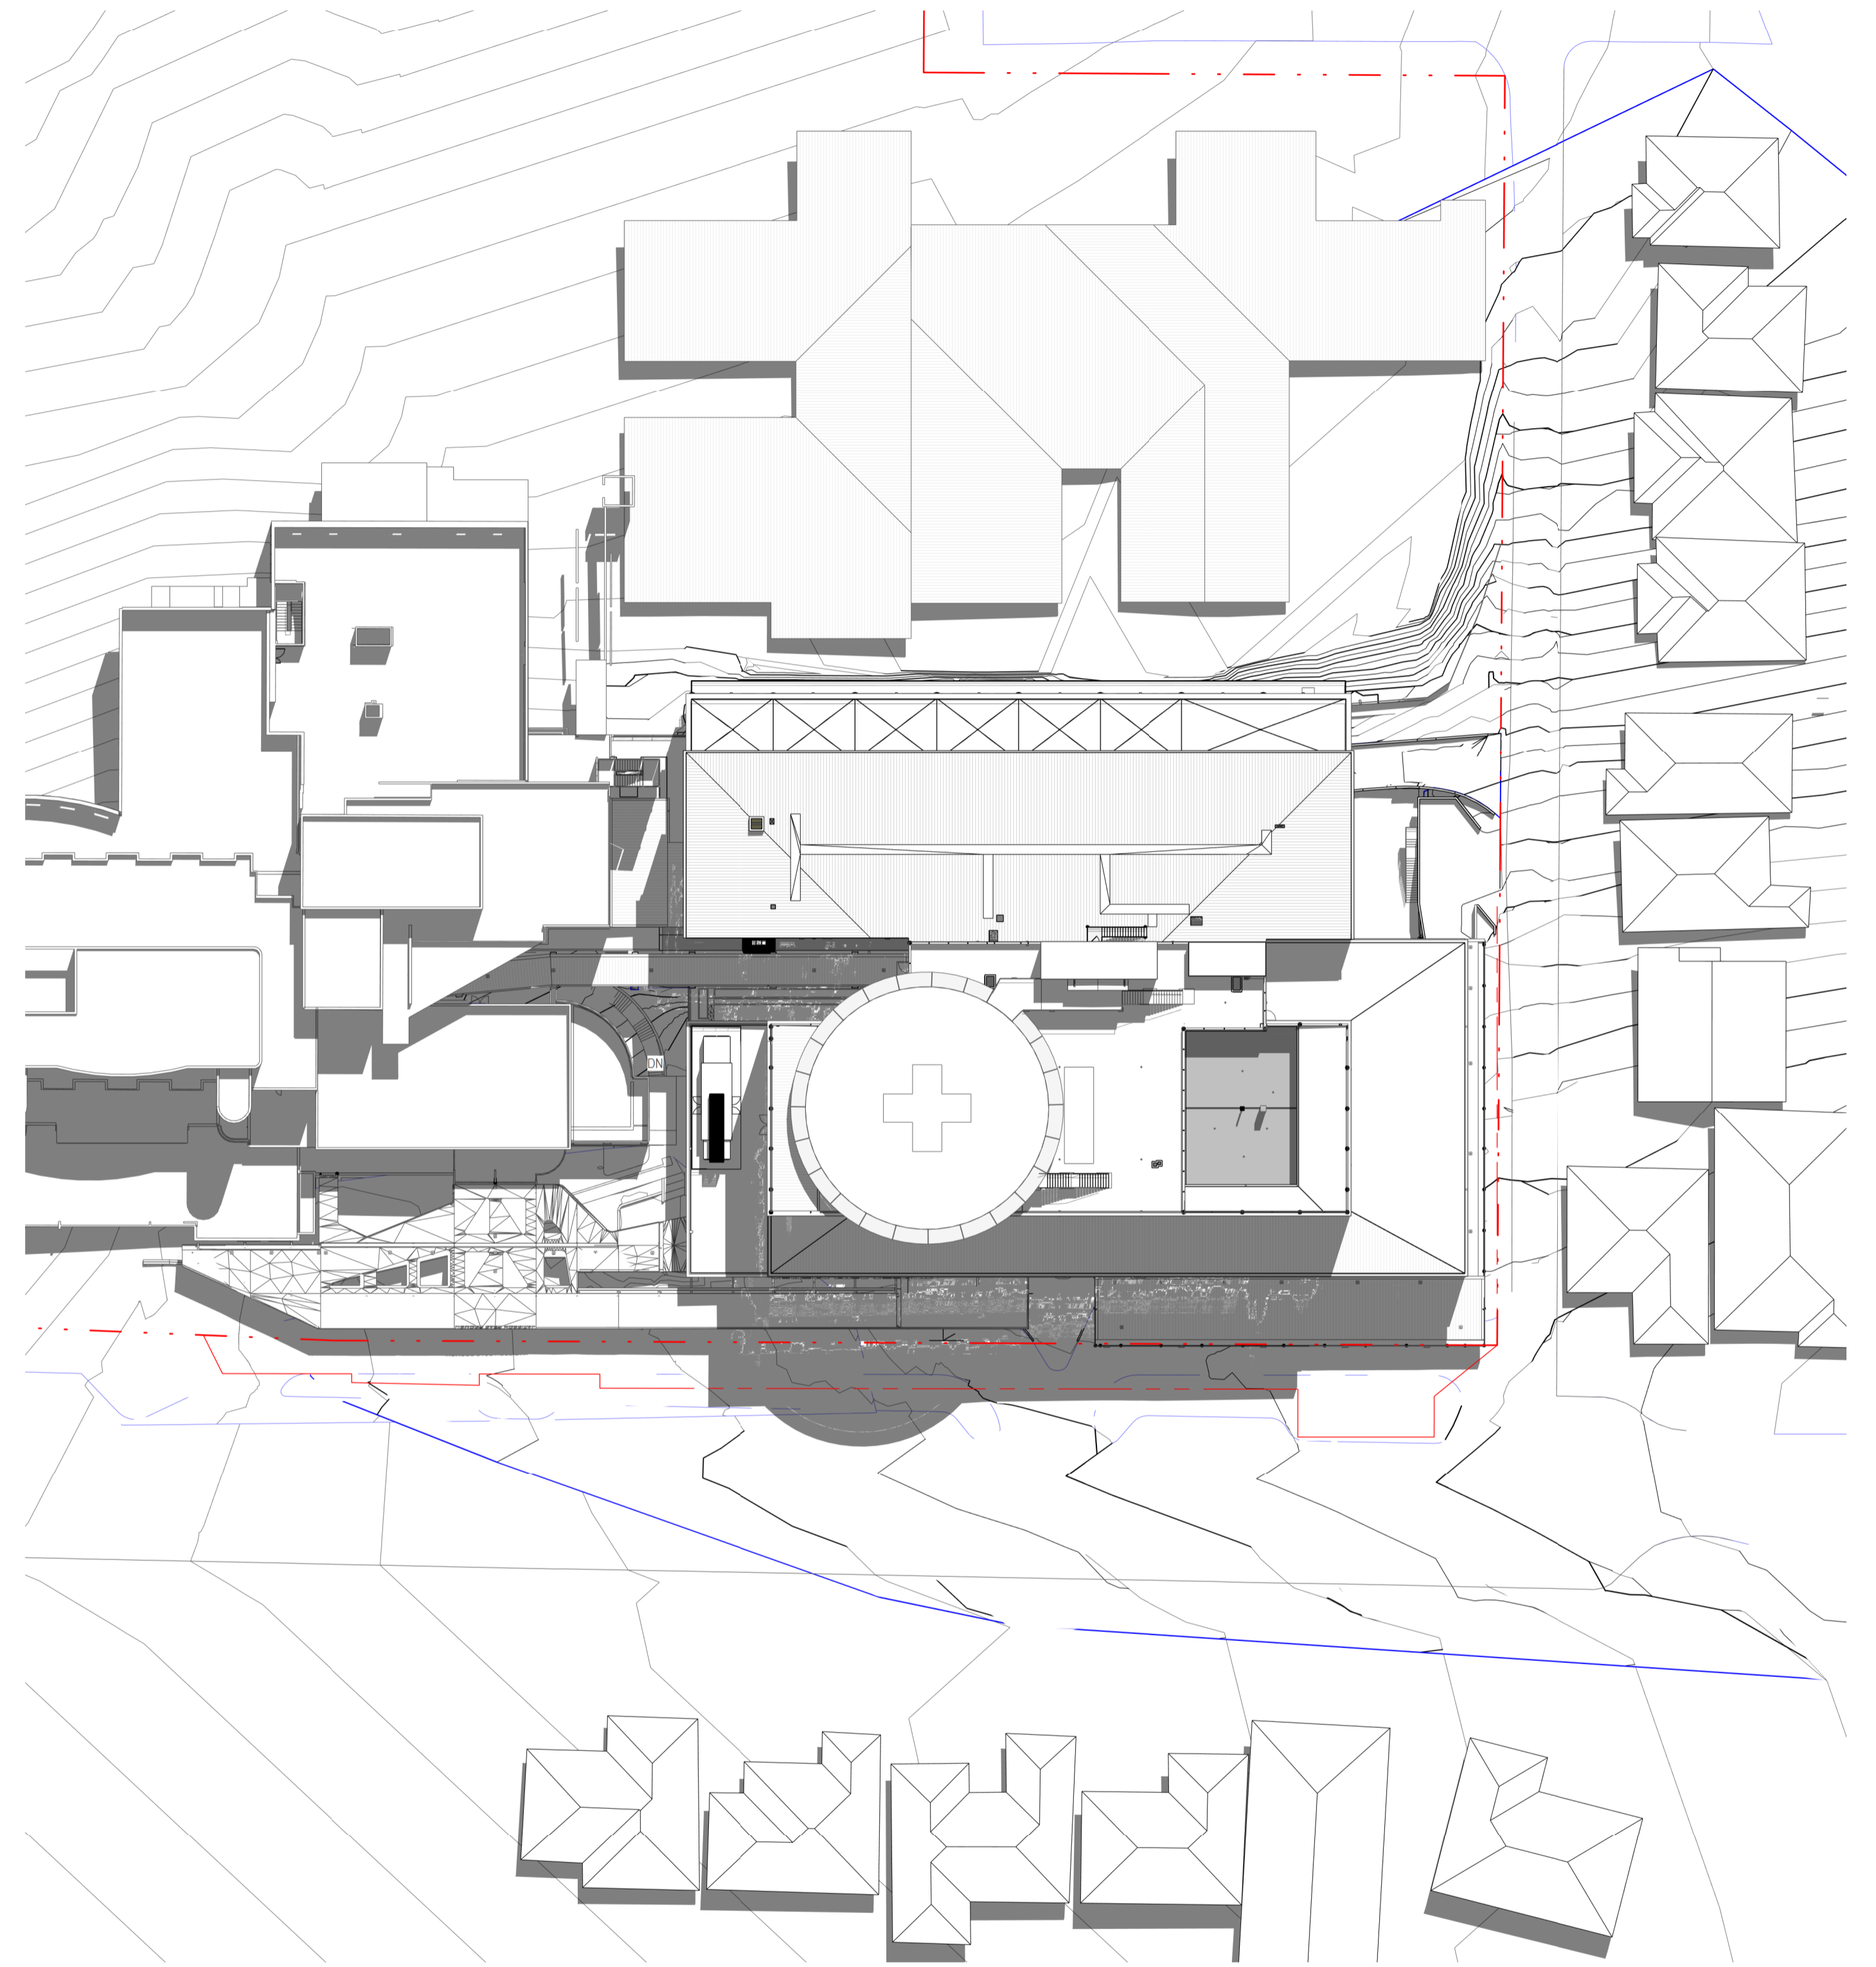

1 Sun Diagram Existing 12pm Mid Winter
A30001 1:500

2 Sun Diagram 12pm Mid Winter
A30001 1:500