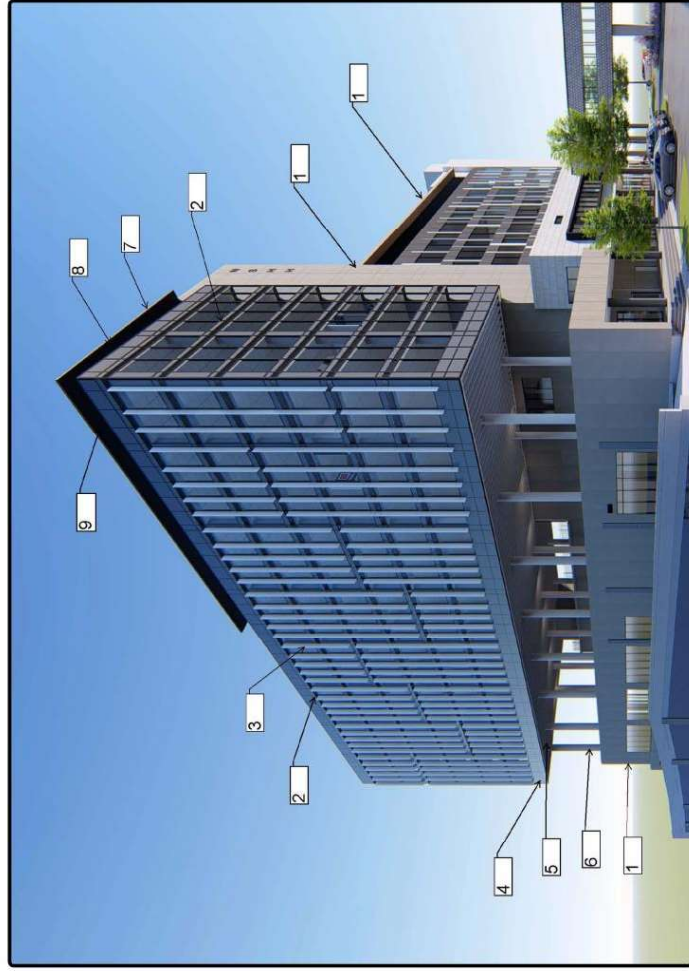

NORTH SHORE HEALTH HUB

TOWER 'B' SSDA EXTERNAL FINISHES / FAÇADE DESIGN

TOWER 'B' – South West View

TOWER 'B' – South East View

TOWER 'B' - South West View Elevated

TOWER 'B' – North East View

TOWER 'B' – North East View Elevated

TOWER 'B' – External Finishes / Facade

Legend

1. Tower A and Podium subject of separate SSD 7543
2. Curtain Wall – IGU with but joints, glass high performance colour grey
3. Vertical Shading aluminium powder coat white
4. Spandrels high performance glass colour grey with shadow box
5. Aluminium profiled blades to ceiling, powder coat colour white
6. Concrete columns painted colour white
7. Colorbond® Roof sheets 'Surfmist'
8. Colorbond® facia and gutters colour 'Night Sky'
9. Plinthroom louvres – Aluminium powder coat colour charcoal11 21