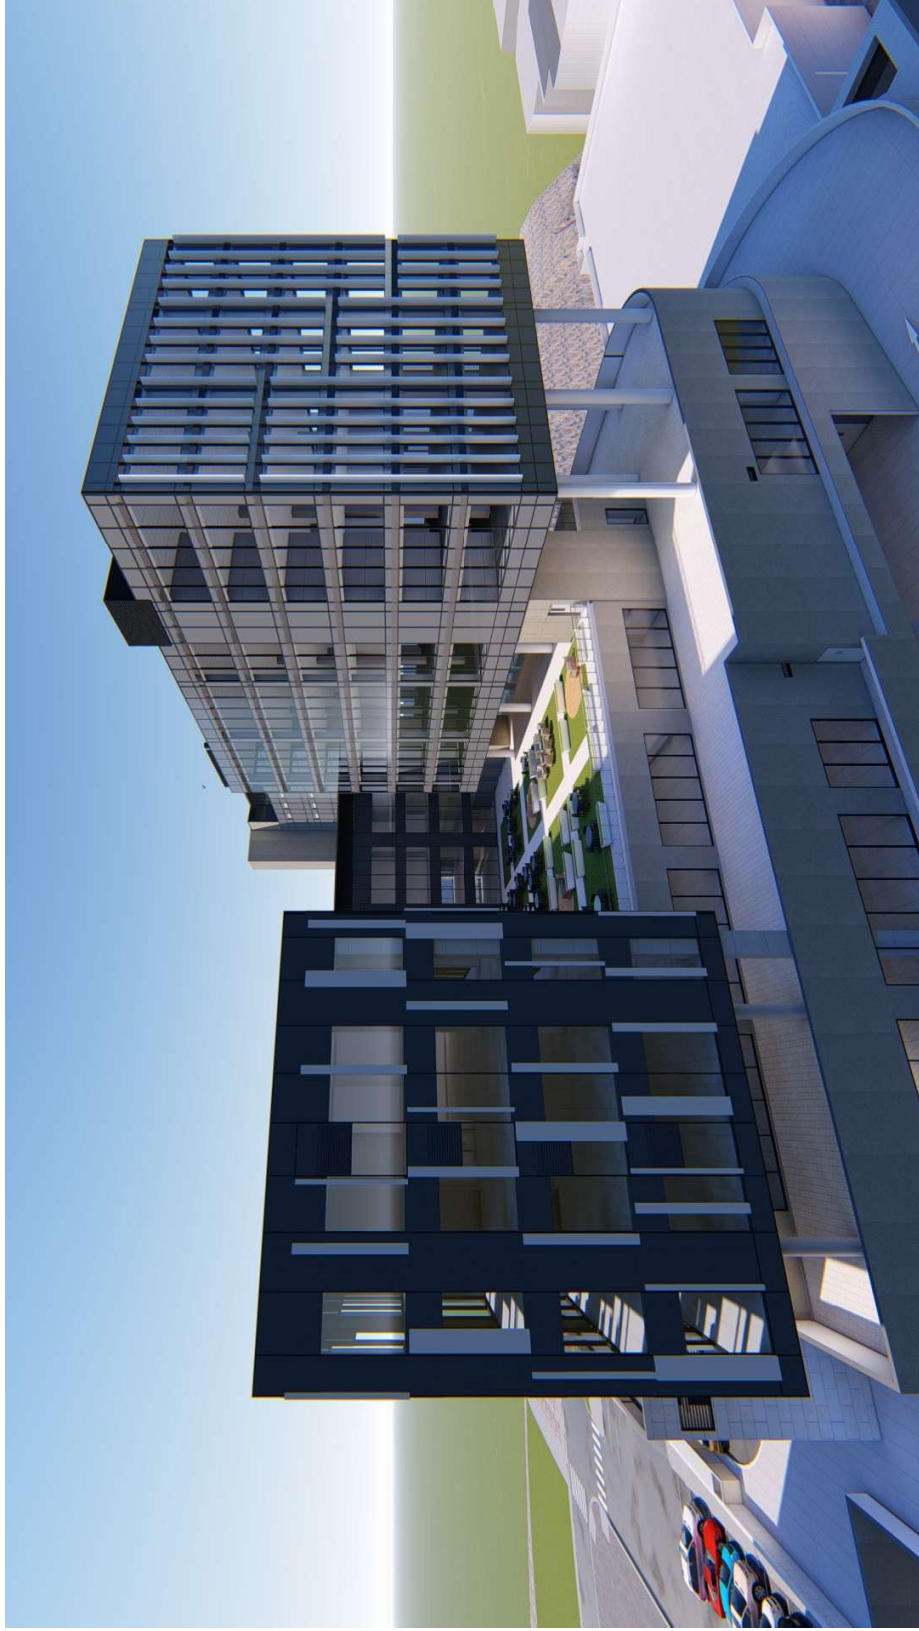

NORTH SHORE HEALTH HUB

TOWER 'B' SSDA EXTERNAL FINISHES / FAÇADE DESIGN

TOWER 'B' – South West View

TOWER 'B' – South East View

TOWER 'B' - South West View Elevated

TOWER 'B' – North East View

TOWER 'B' – North East View Elevated

TOWER 'B' – External Finishes / Facade

Legend

1. Tower A and Podium subject of separate SSD 7543
2. Curtain Wall – IGU with but joints, glass high performance colour grey
3. Vertical Shading aluminium powder coat white
4. Spandrels high performance glass colour grey with shadow box
5. Aluminium profiled blades to ceiling, powder coat colour white
6. Concrete columns painted colour white
7. Colorbond® Roof sheets 'Surfmist'
8. Colorbond® facia and gutters colour 'Night Sky'
9. Plinthroom louvres – Aluminium powder coat colour charcoal11 21

<p>1. Vertical Shading aluminium powder coat white</p> 	<p>2. Spandrels high performance glass colour grey with shadow box</p> 	<p>3. Aluminium profiled blades to ceiling, powder coat colour white</p> 	<p>4. Concrete columns painted colour white</p> 	<p>5. Colorbond® Roof sheets 'Surfmist'</p> 	<p>6. Colorbond® facia and gutters colour 'Night Sky'</p> 
--	--	--	---	---	---