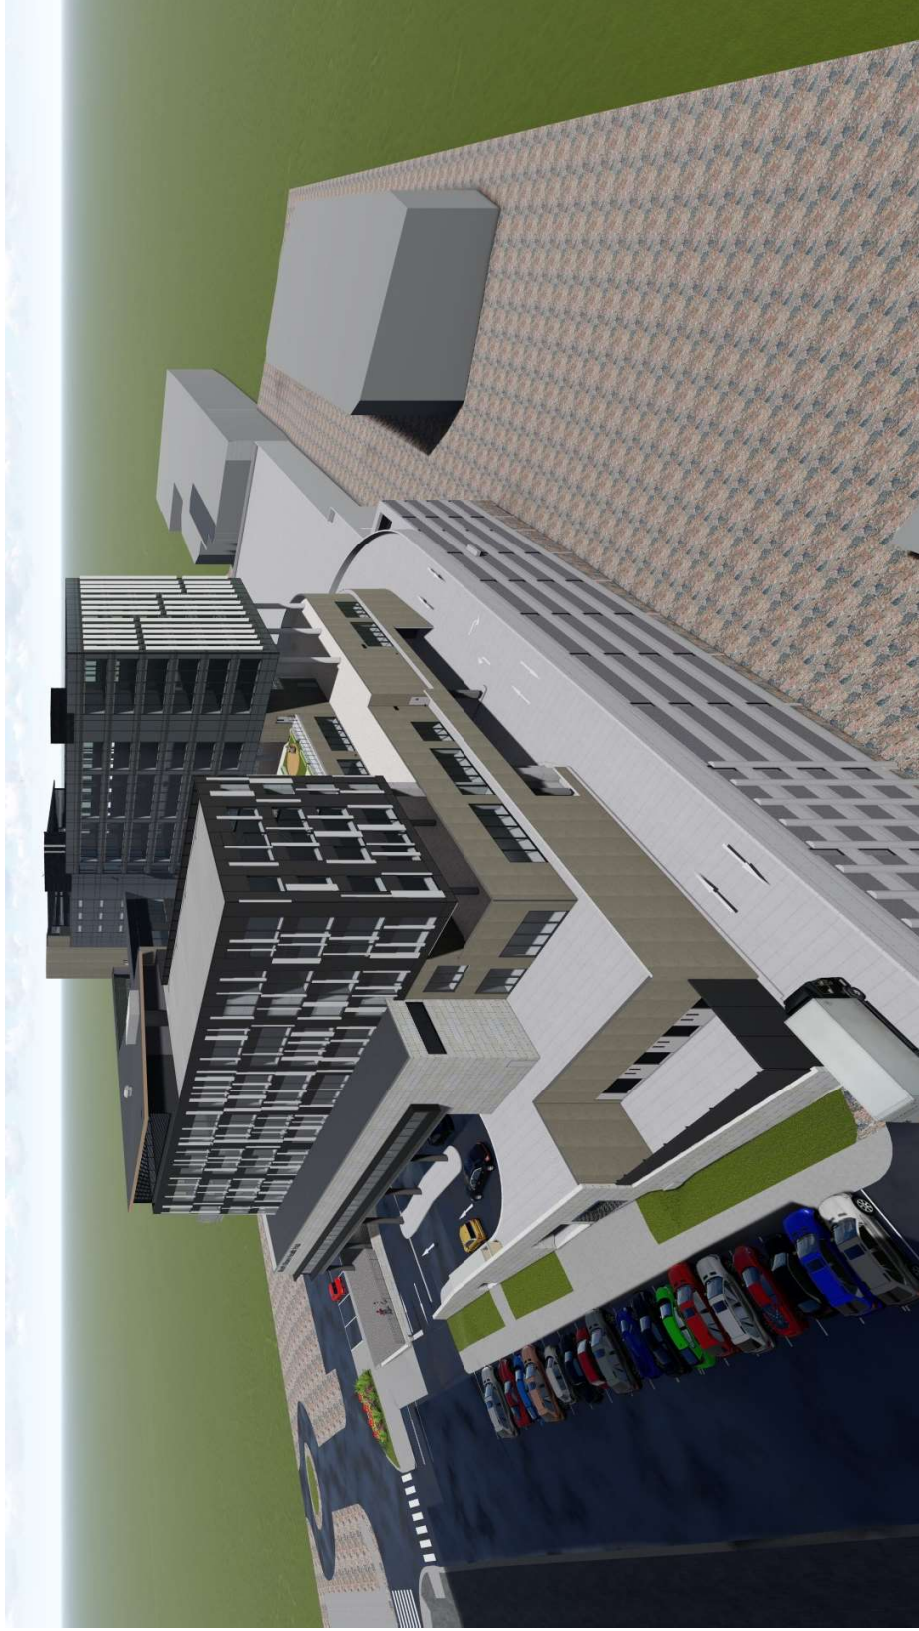

NORTH SHORE HEALTH HUB

TOWER 'B' SSDA EXTERNAL FINISHES / FAÇADE DESIGN

TOWER 'B' – South West View

TOWER 'B' – South East View

TOWER 'B' - South West View Elevated

TOWER 'B' – North East View

TOWER 'B' – North East View Elevated

TOWER 'B' – External Finishes / Facade

Legend

1. Tower A and Podium subject of separate SSD 7543
2. Curtain Wall – IGU with but joints, glass high performance colour grey
3. Vertical Shading aluminium powder coat white
4. Spandrels high performance glass colour grey with shadow box
5. Aluminium profiled blades to ceiling, powder coat colour white
6. Concrete columns painted colour white
7. Colorbond® Roof sheets 'Surfmist'
8. Colorbond® facia and gutters colour 'Night Sky'
9. Plinthroom louvres – Aluminium powder coat colour charcoal11 21