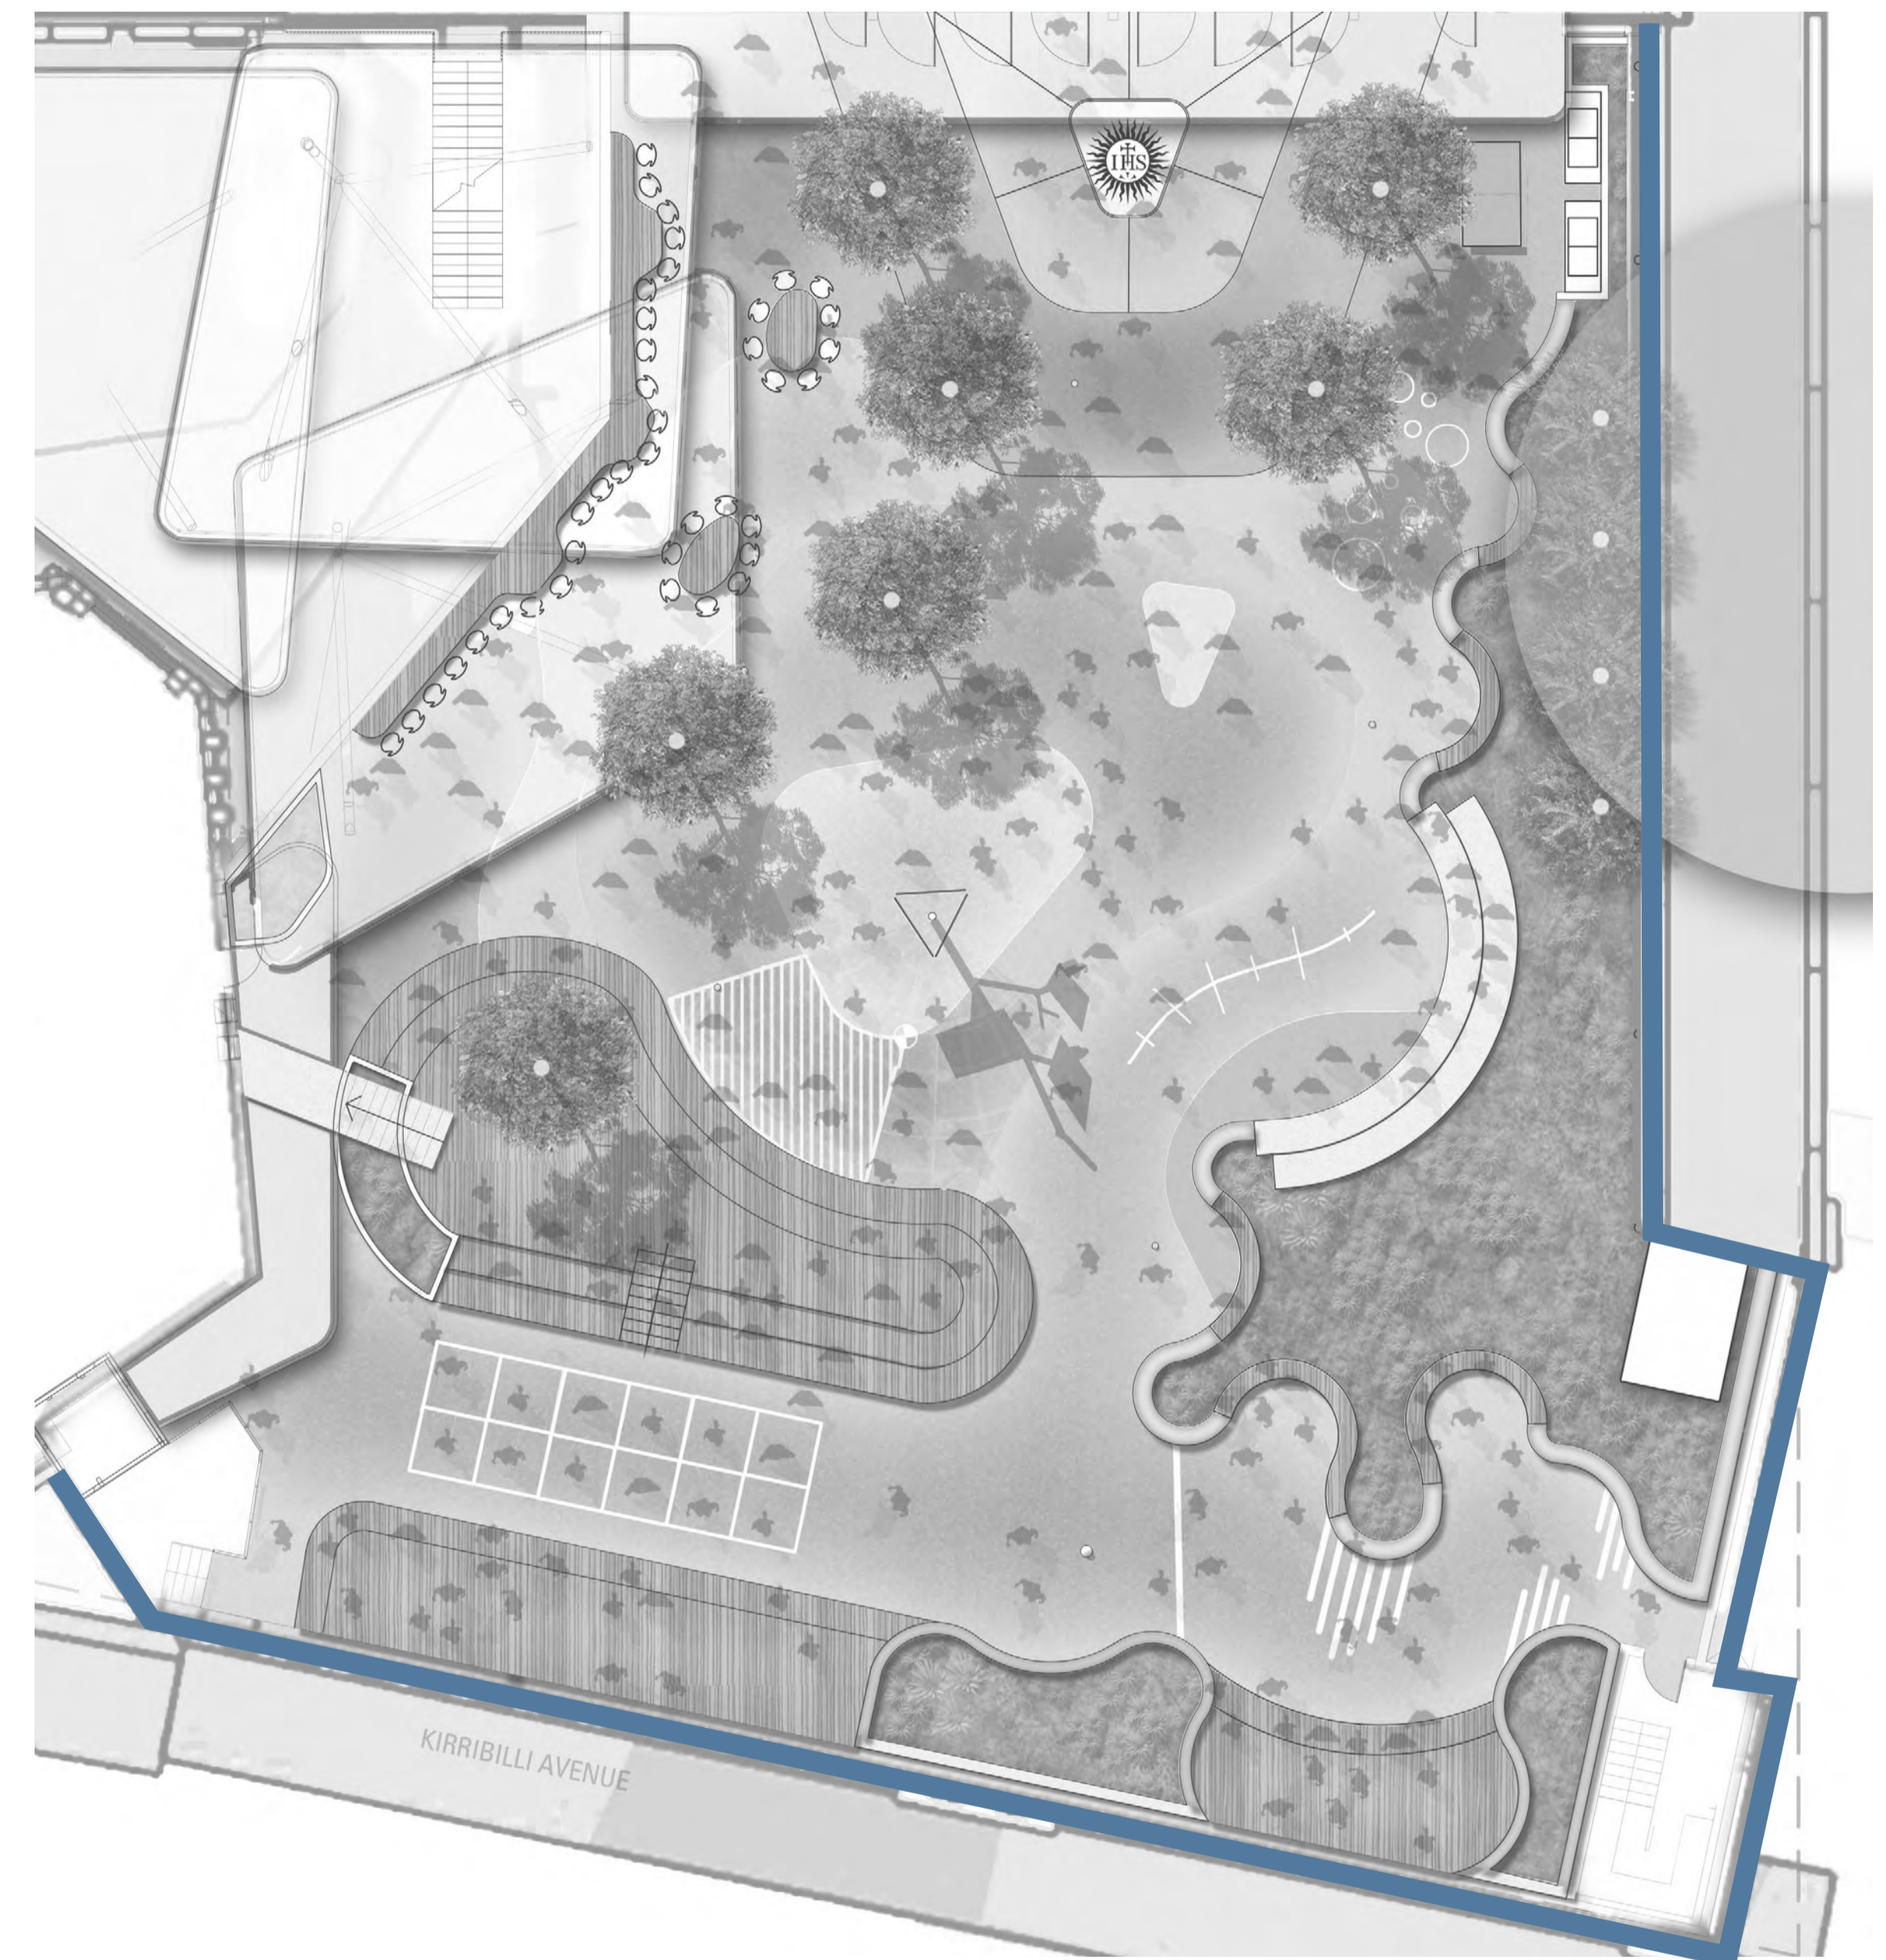

GROUNDCOVERS AND GRASSES

Dichondra repens 'Silver Falls'

Senecio mandraliscae

17-494 ST ALOYSIUS - UPPER PITT STREET PLANT SCHEDULE

CODE	BOTANIC NAME	COMMON NAME	MATURE SIZE (h x w) (m)	PROPOSED POT SIZE	QUANTITY
TREES & PALMS					
Cc	<i>Cyathea cooperi</i>	Tree Fern	5 x 2	200L	8
Cm	<i>Corymbia maculata</i> 'Little Mac'	Spotted Gum	20 x 10	800L	7
Pc	<i>Pyrus calleryana</i> 'Chanticleer'	Ornamental Pear	10 x 5	200L	4
SHRUBS & ACCENTS					
Ae	<i>Aspidistra elatior</i>	Cast Iron Plant	0.5 x 1	300mm	24
Cfs	<i>Ctenanthe</i> 'grey star'	Never Never Plant	1.5 x 1	300mm	23
Ef	<i>Echium fastuosam</i>	Pride of Madeira	1.5 x 1.5	200mm	43
Ms	<i>Miscanthus sinensis</i> var. <i>condensatus</i> 'Cabaret'	Eulalia	2 x 1.5	200mm	50
Wa	<i>Westringia</i> 'Aussie Box'	Aussie Box Hedge	0.8 x 0.8	150mm	30
GRASSES & RUSHES					
Dlj	<i>Dianella caerulea</i> 'Little Jess'	Flax Lily	0.4 x 0.4	150mm	126
Ljr	<i>Liriope muscari</i> 'Just Right'	Liriope 'Just Right'	0.3 x 0.3	200mm	315
Lv	<i>Lomandra</i> 'Verday'	Mat Rush	0.6 x 0.6	5L	32
FERNS & CYCADS					
Ani	<i>Asplenium nidus</i>	Birdsnest Fern	1.5 x 1.5	300mm	55
Bg	<i>Blechnum gibbum</i>	Silver Lady Fern	1 x 1	300mm	44
Cre	<i>Cycas revoluta</i>	Cycad	1.5 x 1	300mm	5
Zf	<i>Zamia furfuracea</i>	Cardboard Plant	1.5 x 1.5	200mm	37
GROUNDCOVERS & CLIMBERS					
Dsf	<i>Dichondra repens</i> 'Silver Falls'	Kidney Weed	0.2 x spreading	150mm	120
Sm	<i>Senecio mandraliscae</i>	Blue Chalk Sticks	0.3 x spreading	150mm	178
Vh	<i>Viola hederacea</i>	Native Violet	0.2 x 0.5	150mm	76
Ta	<i>Trachelospermum asiaticum</i>	Japanese Star Jasmine	0.25 x 1	150mm	174

LANDSCAPE CONCEPT EDGE TREATMENTS

ROOF LEVEL SKYLINE AMPHITHEATRE

ROOF LEVEL LUNCH TIME ACTIVATION

04

JUNIOR SCHOOL

SITE UNDERSTANDING SITE CONTEXT

REGIONAL CONTEXT

LOCAL CONTEXT