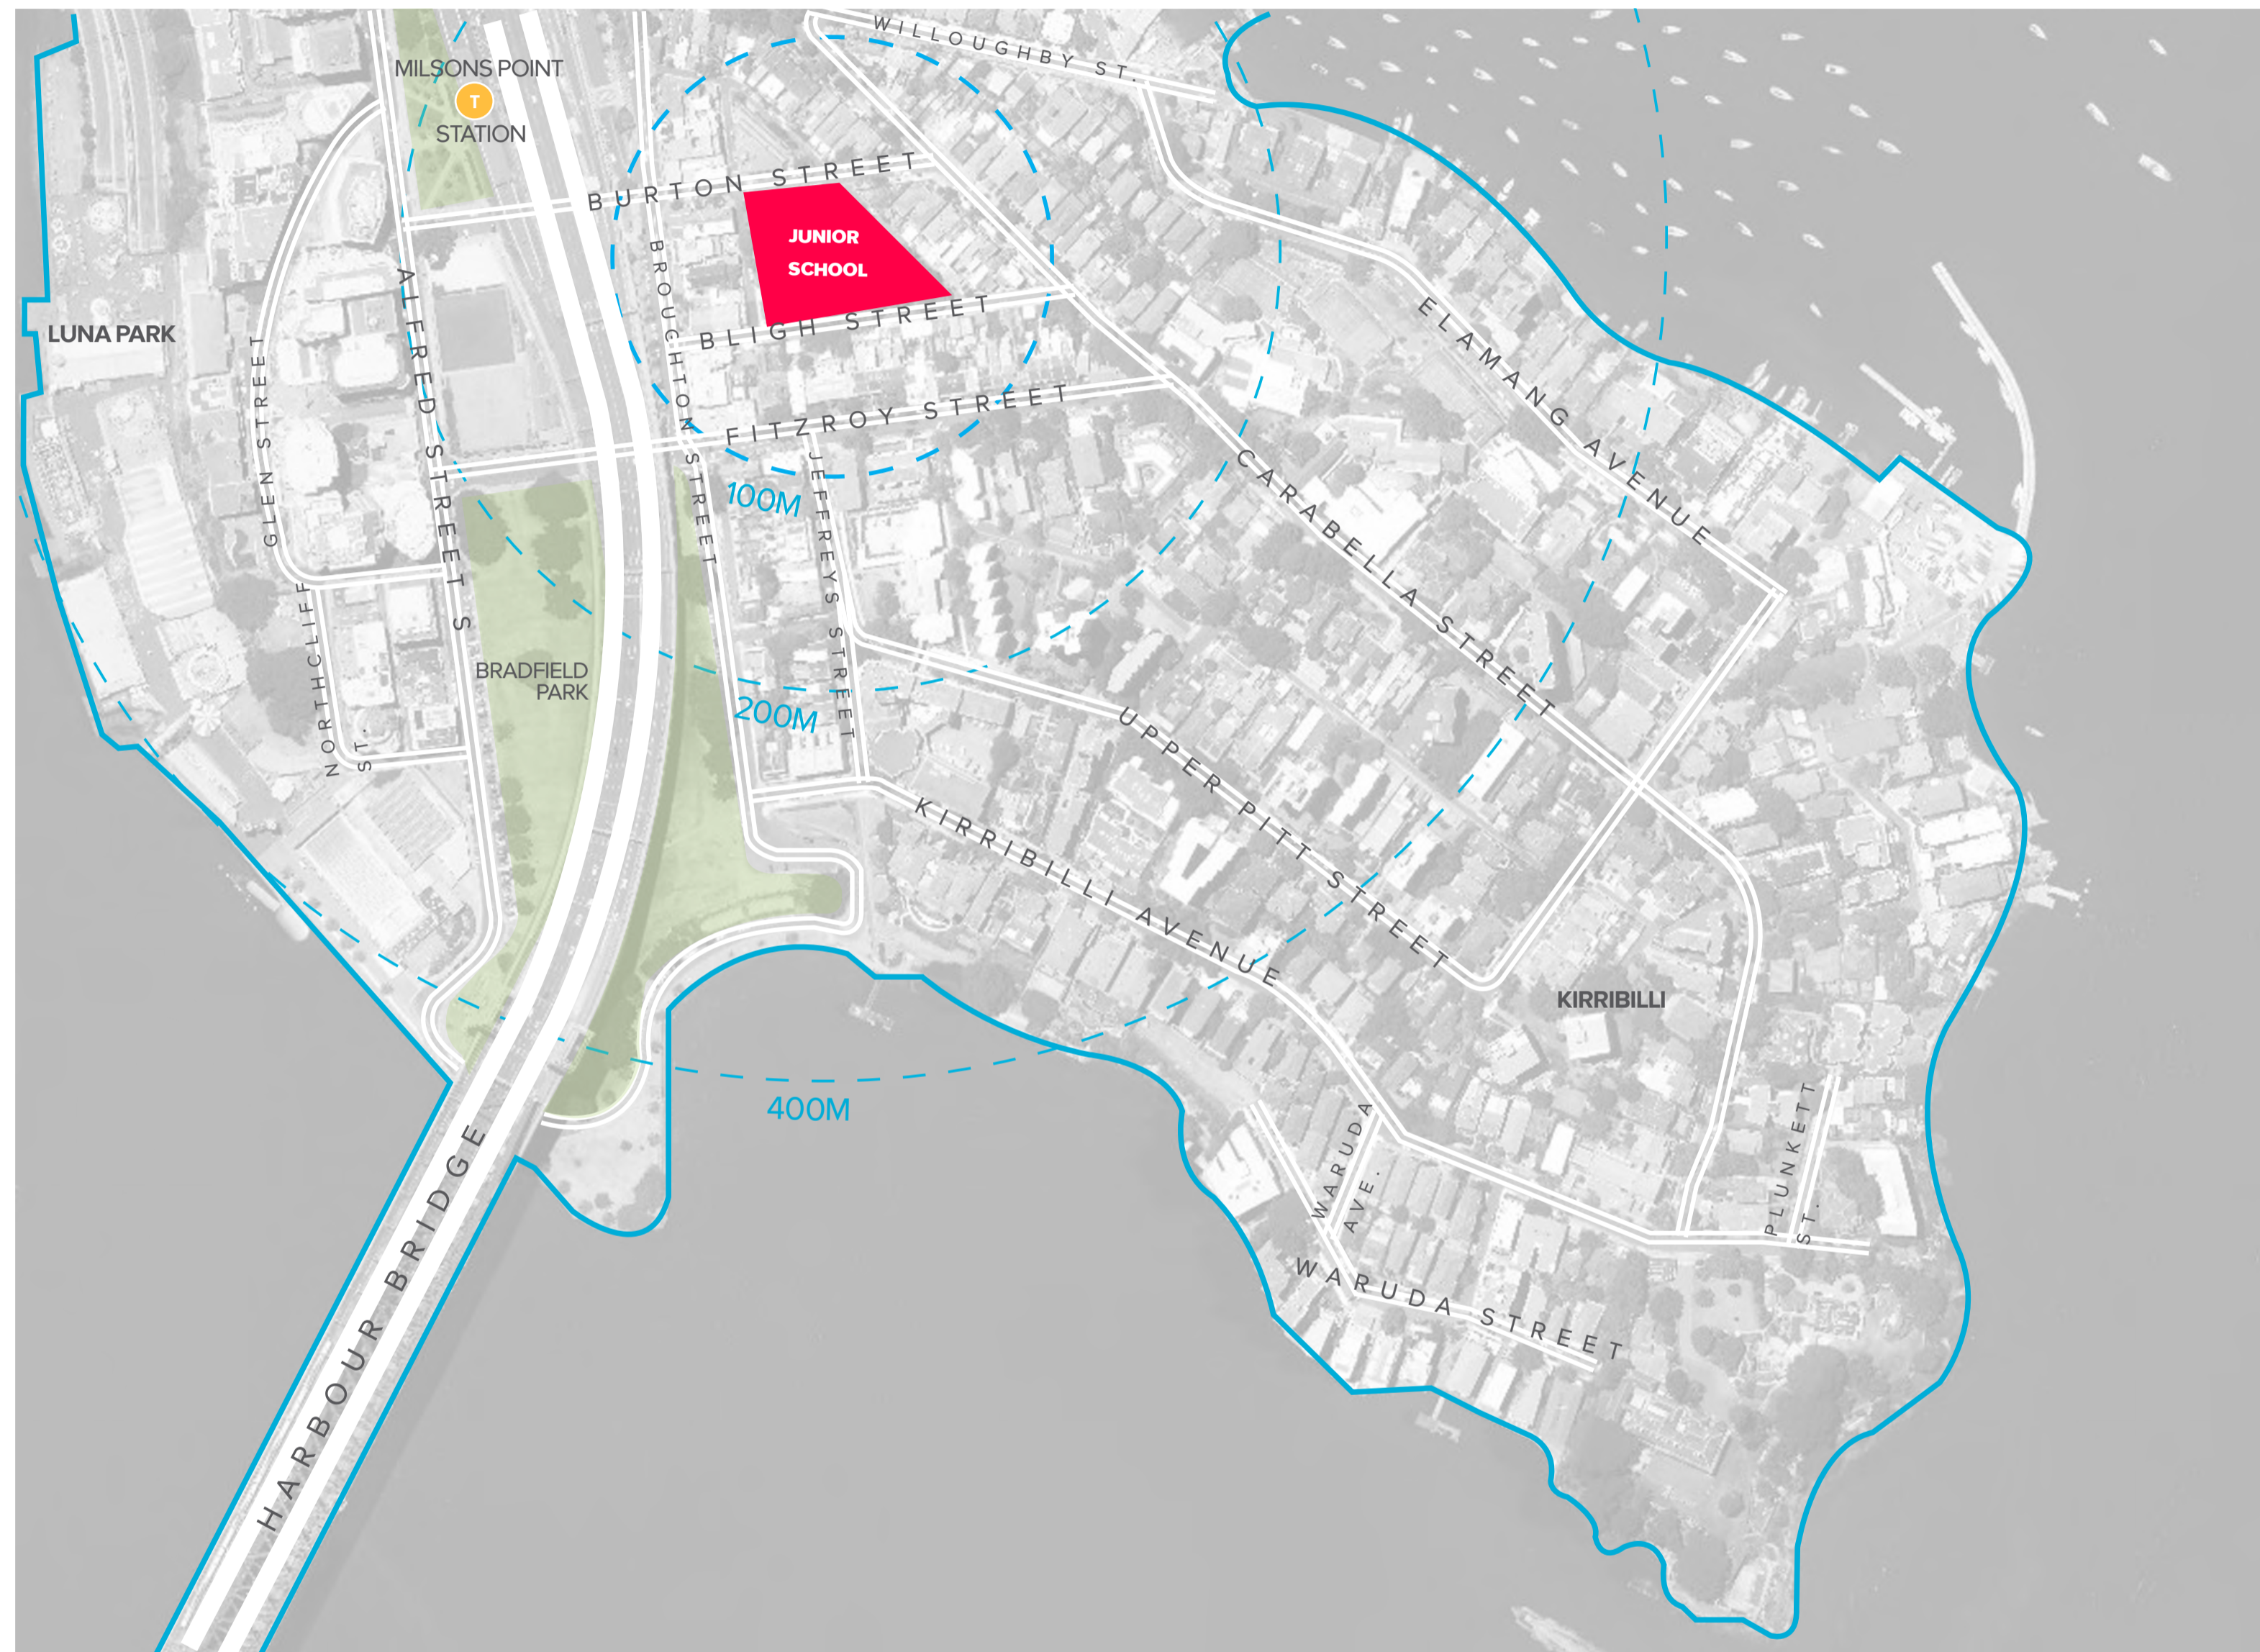

LANDSCAPE CONCEPT EDGE TREATMENTS

ROOF LEVEL SKYLINE AMPHITHEATRE

ROOF LEVEL LUNCH TIME ACTIVATION

04

JUNIOR SCHOOL

SITE UNDERSTANDING SITE CONTEXT

REGIONAL CONTEXT

LOCAL CONTEXT