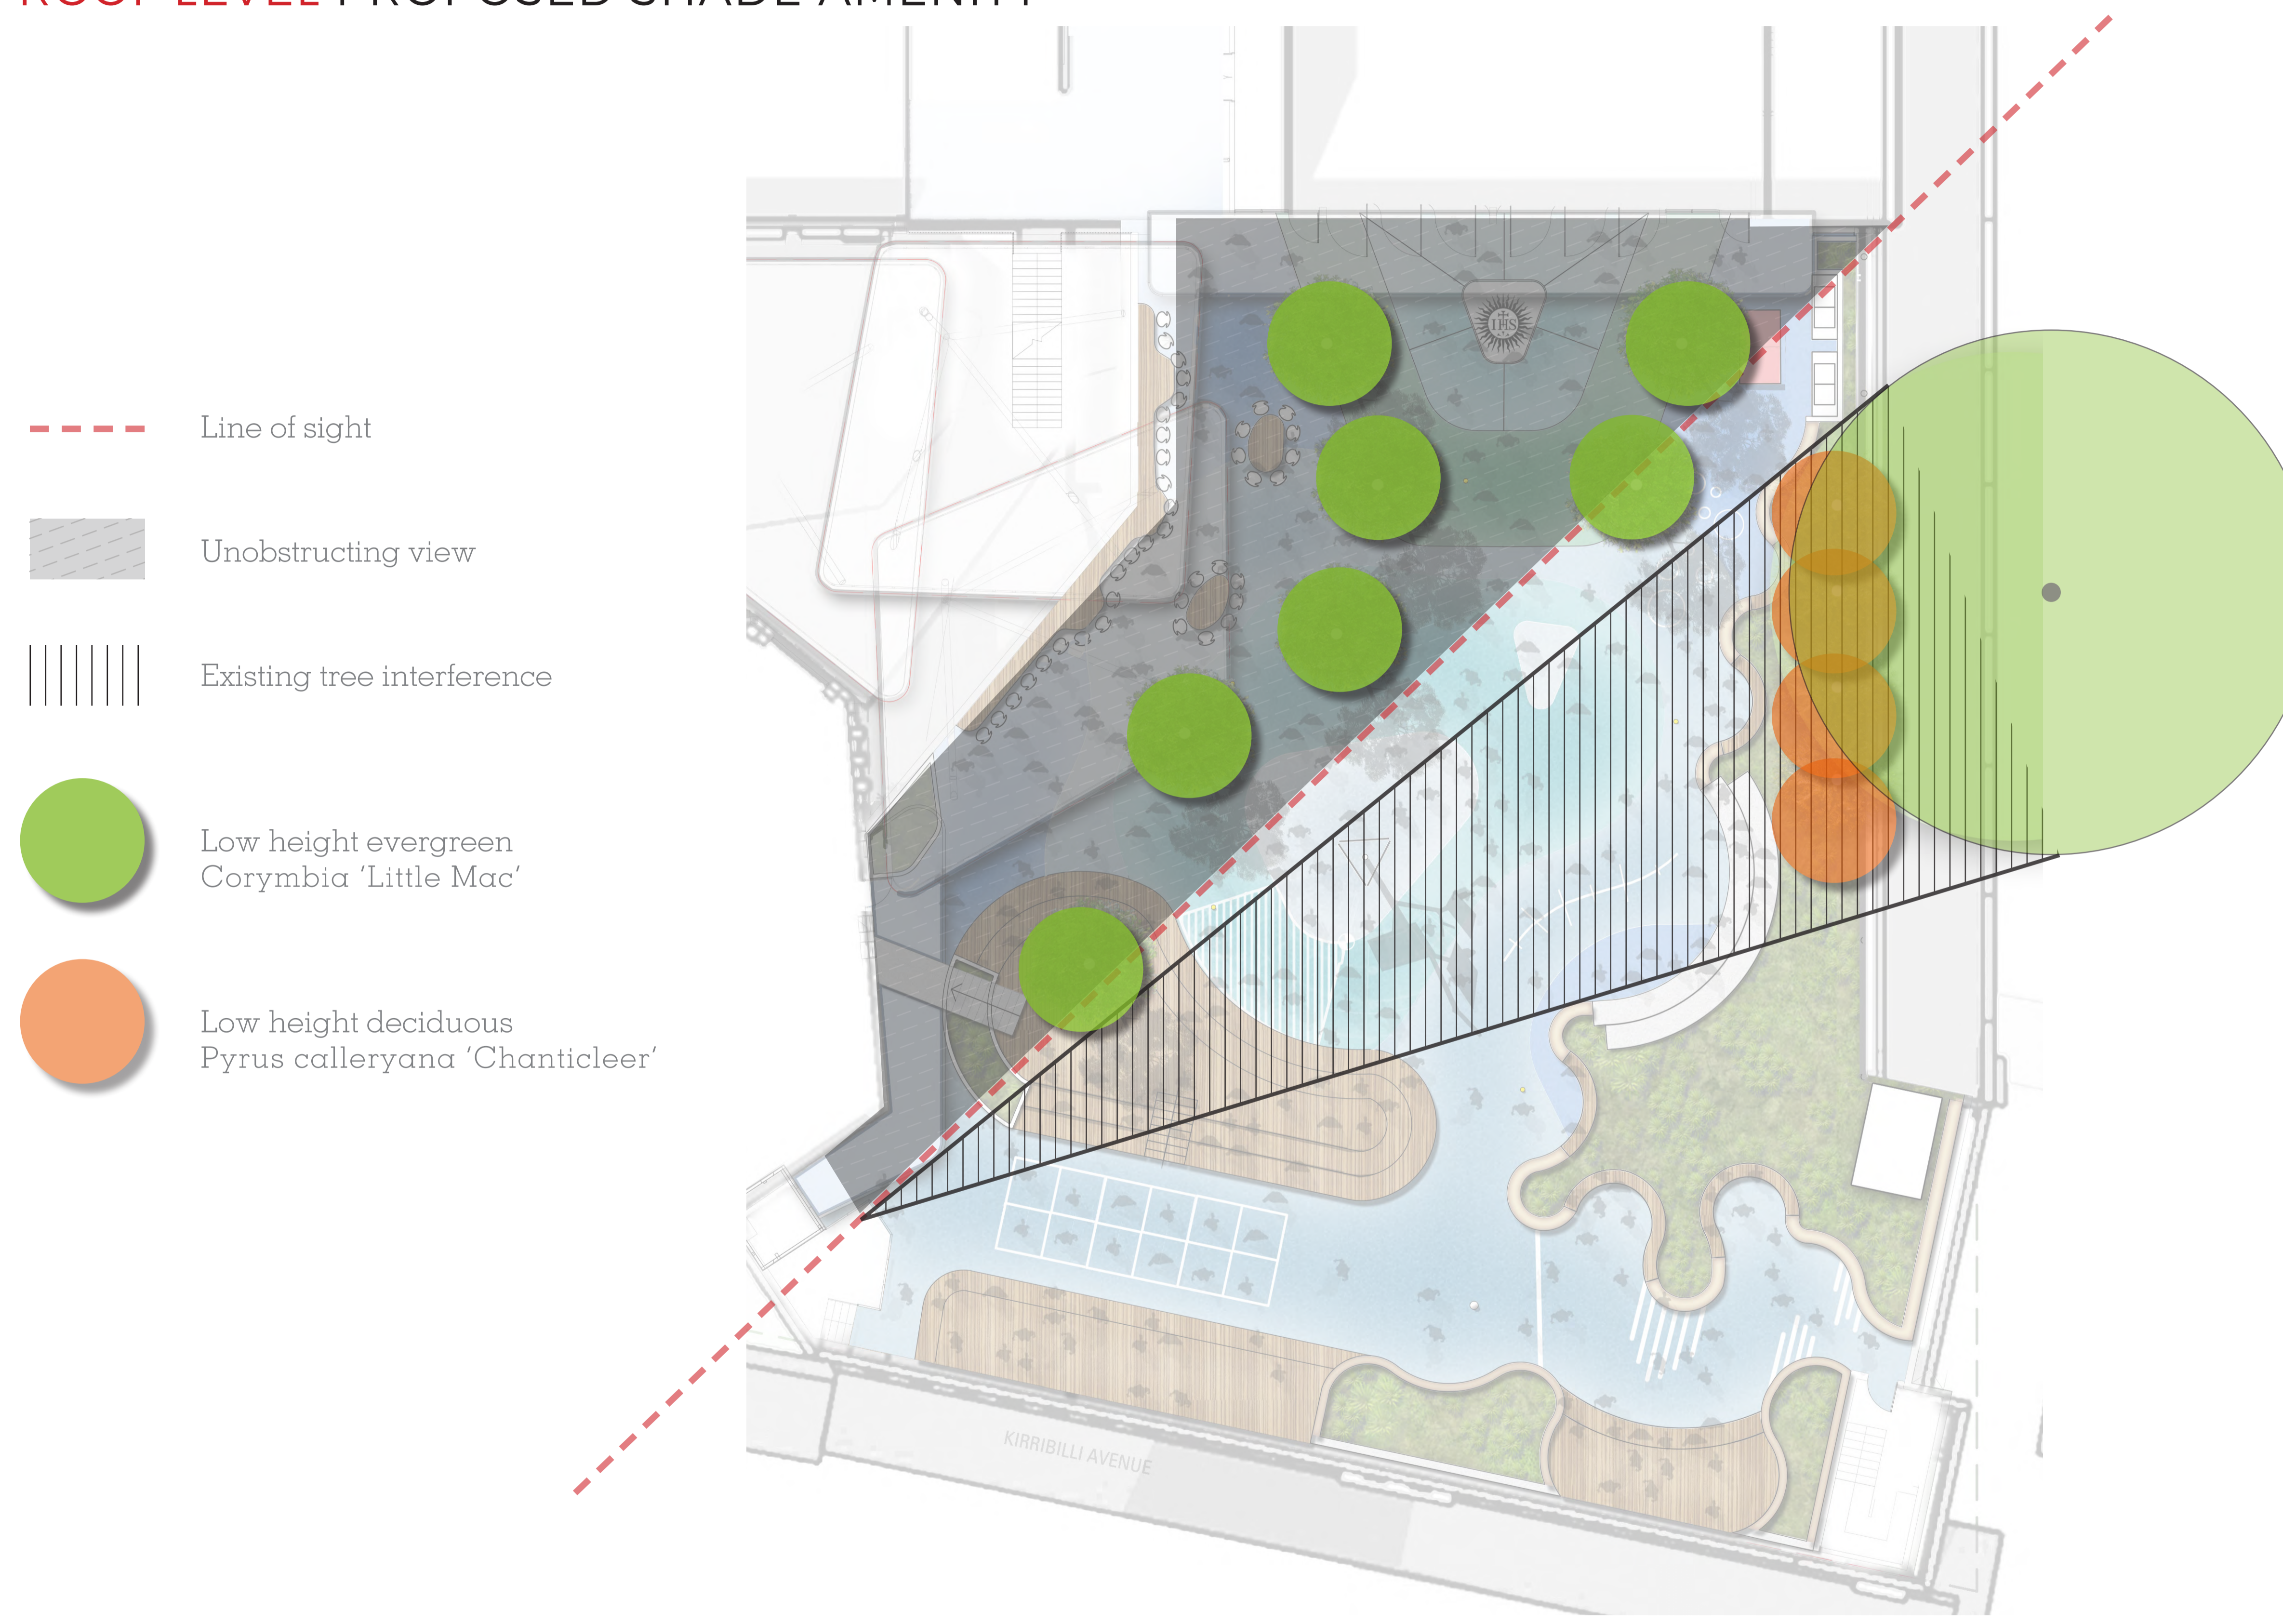

GROUND LEVEL SANDSTONE WALL

Low Profile Trough Planter

Trellis cable and mesh systems

Tiered living facade

Conceptual elevation

ROOF LEVEL LANDSCAPE PLAN

Basketball Tree

Timber Seating

Multi Sport Facilities

Active Play

LEGEND

- 01/ BBQ zone
- 02/ Pebble seating
- 03/ Raised fern garden
- 04/ Concrete amphitheatre steps with netting
- 05/ Basketball tree
- 06/ Softfall surface with seasonal shadow diagram
- 07/ Curve timber seating zones
- 08/ Raised timber seating steps
- 09/ Raised timber stage
- 10/ Raised timber amphitheatre seating
- 11/ Ping pong table
- 12/ Timber class tables
- 13/ Timber communal table
- 14/ Unprescribed spillout/forecourt
- 15/ Open timber canopy structure
- 16/ Handball court
- 17/ Existing Liquidambar styraciflua
- 18/ Proposed feature Deciduous trees

0 3 6 9 12 15M
SCALE 1:150 @ A1

ST ALOYSIUS' COLLEGE KIRRIBILLI LANDSCAPE CONCEPT DESIGN

ROOF LEVEL PROPOSED SHADE AMENITY

-  Line of sight
-  Unobstructing view
-  Existing tree interference
-  Low height evergreen
Corymbia 'Little Mac'
-  Low height deciduous
Pyrus calleryana 'Chanticleer'

ROOF LEVEL SOIL DEPTH DIAGRAM

ROOF LEVEL PLANTING PALETTE

TREES AND FERNS

Corymbia *Maculata* 'Little Mac'

Pyrus calleryana 'Chanticleer'

ACCENTS AND SHRUBS

Aspidistra elatior

Ctenanthe 'grey star'