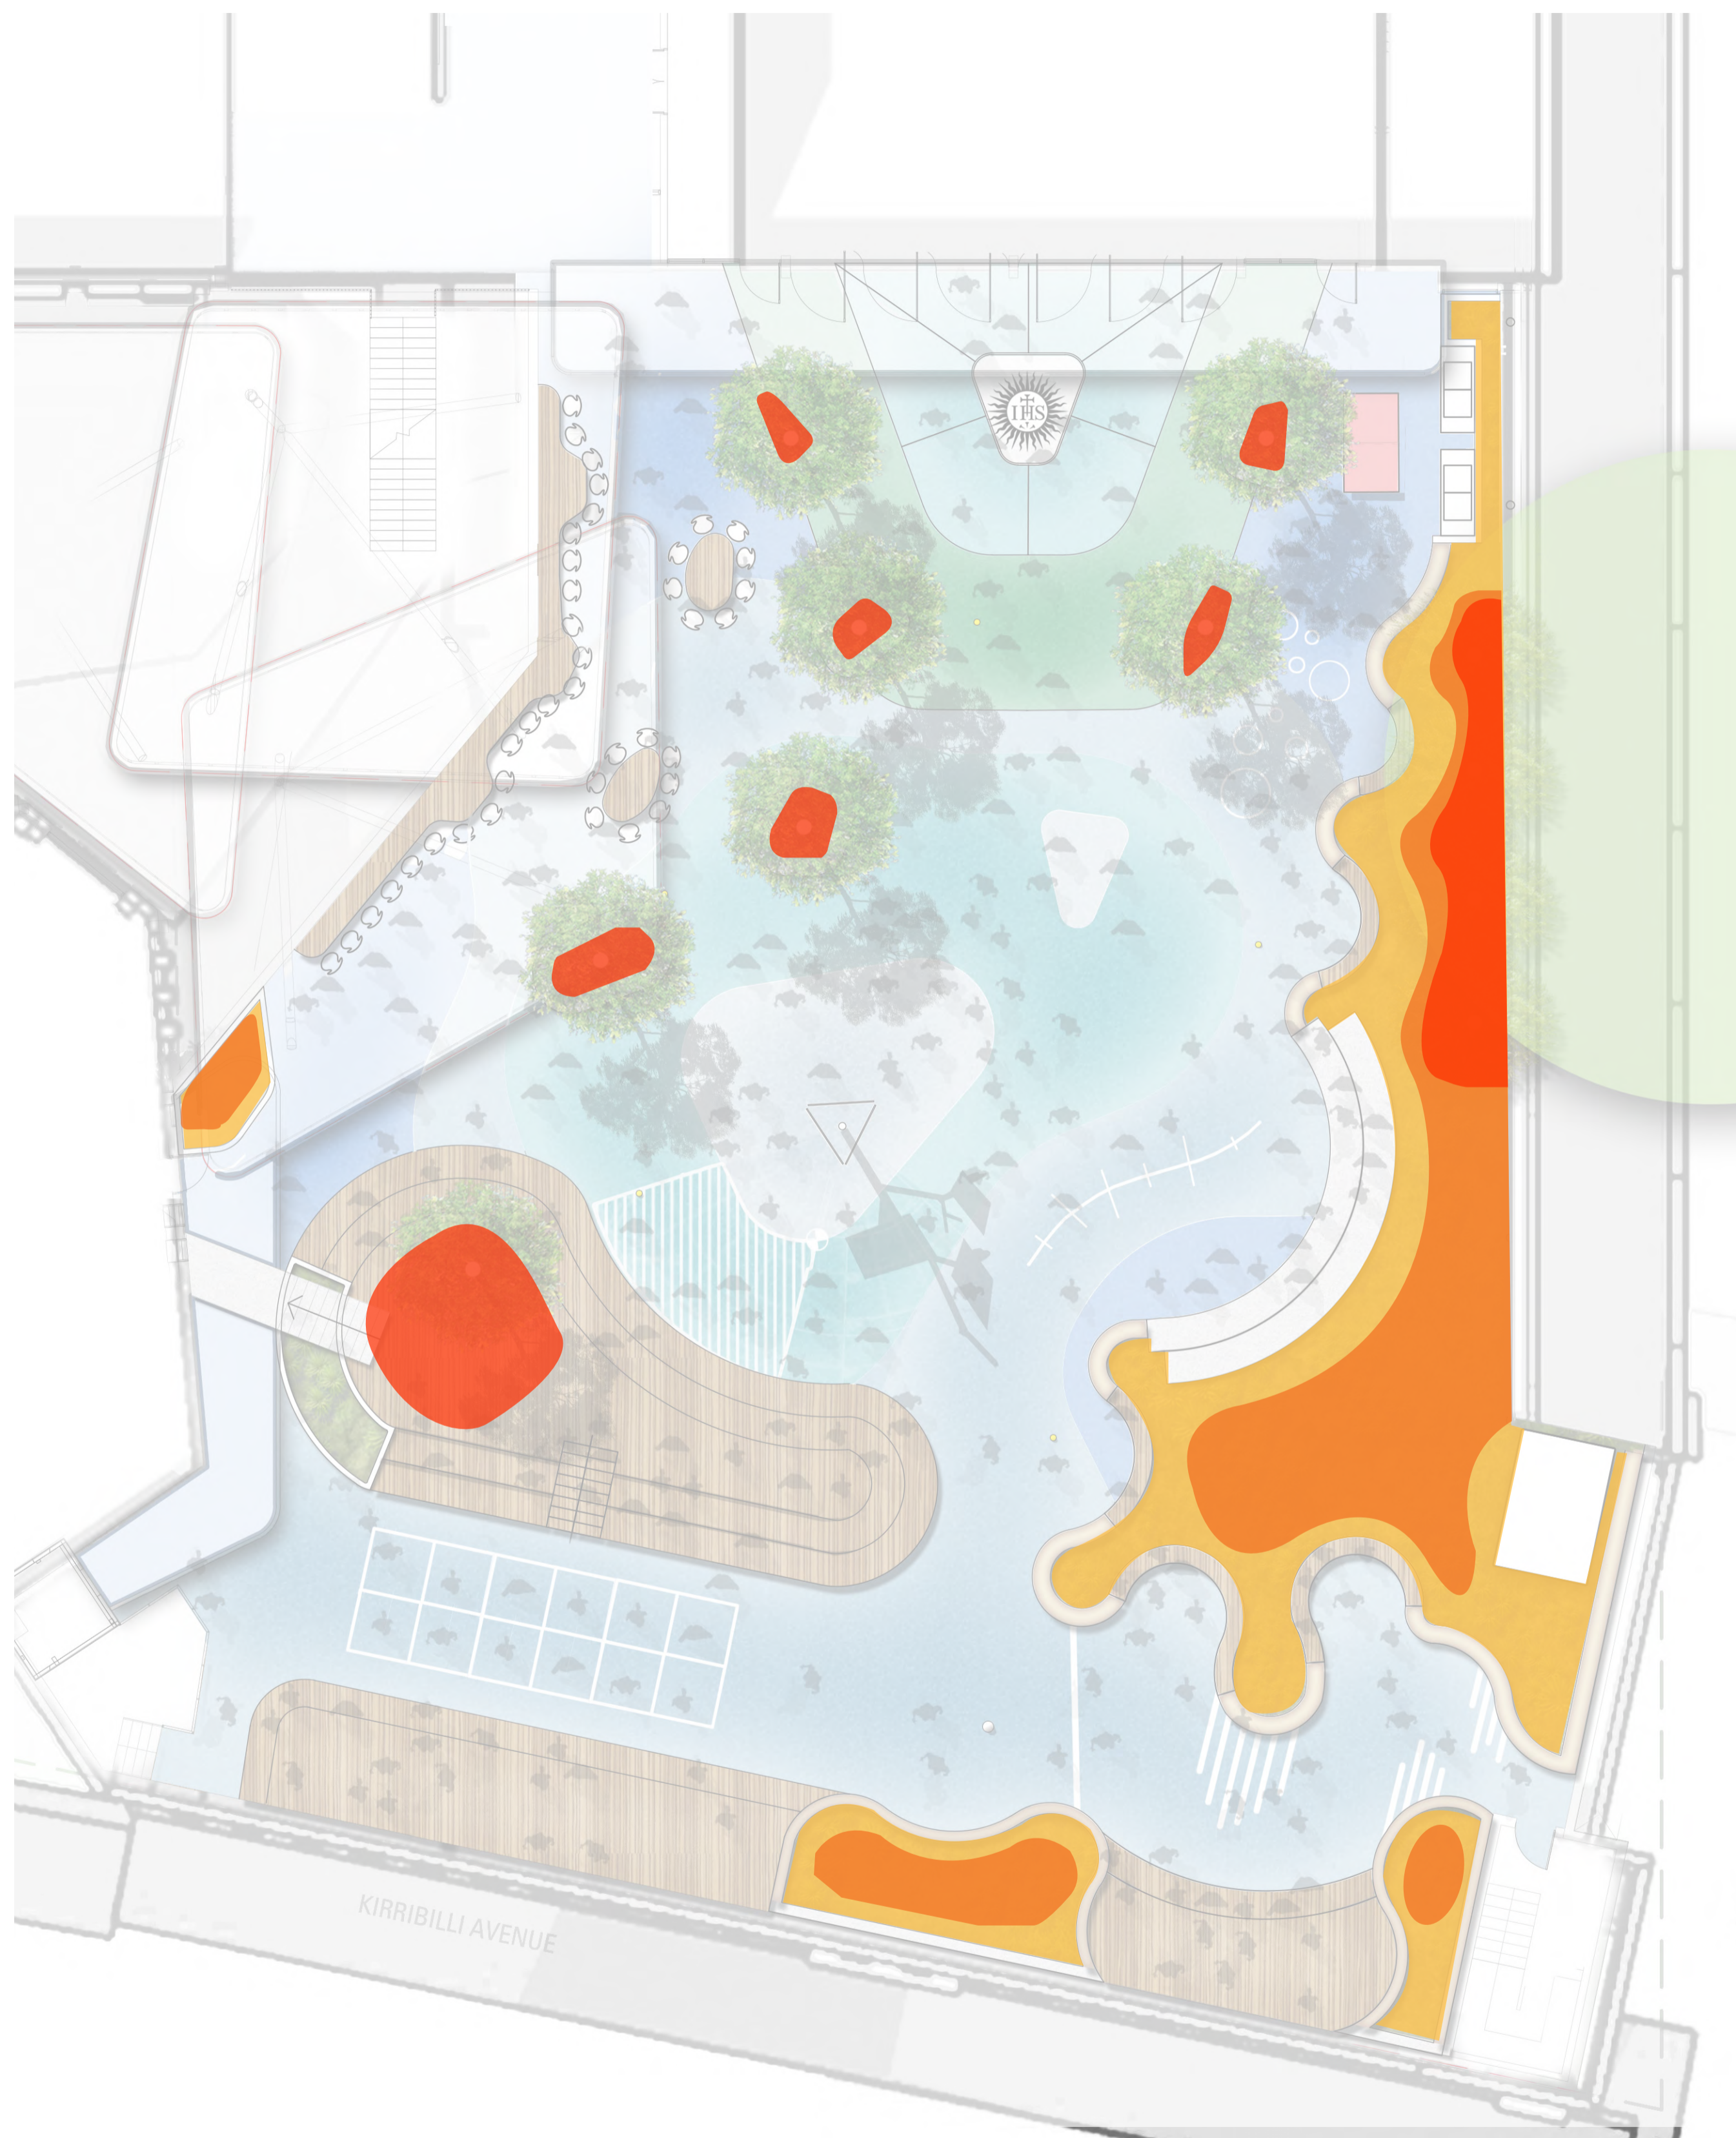

GROUND LEVEL SANDSTONE WALL

Low Profile Trough Planter

Trellis cable and mesh systems

Tiered living facade

Conceptual elevation

ROOF LEVEL LANDSCAPE PLAN

Basketball Tree

Timber Seating

Multi Sport Facilities

Active Play

LEGEND

- 01/ BBQ zone
- 02/ Pebble seating
- 03/ Raised fern garden
- 04/ Concrete amphitheatre steps with netting
- 05/ Basketball tree
- 06/ Softfall surface with seasonal shadow diagram
- 07/ Curve timber seating zones
- 08/ Raised timber seating steps
- 09/ Raised timber stage
- 10/ Raised timber amphitheatre seating
- 11/ Ping pong table
- 12/ Timber class tables
- 13/ Timber communal table
- 14/ Unprescribed spillout/forecourt
- 15/ Open timber canopy structure
- 16/ Handball court
- 17/ Existing Liquidambar styraciflua
- 18/ Proposed feature Deciduous trees

0 3 6 9 12 15M
SCALE 1:150 @ A1

ST ALOYSIUS' COLLEGE KIRRIBILLI LANDSCAPE CONCEPT DESIGN

ROOF LEVEL PROPOSED SHADE AMENITY

-  Line of sight
-  Unobstructing view
-  Existing tree interference
-  Low height evergreen
Corymbia 'Little Mac'
-  Low height deciduous
Pyrus calleryana 'Chanticleer'

ROOF LEVEL SOIL DEPTH DIAGRAM

ROOF LEVEL PLANTING PALETTE

TREES AND FERNS

Corymbia *Maculata* 'Little Mac'

Pyrus calleryana 'Chanticleer'

ACCENTS AND SHRUBS

Aspidistra elatior

Ctenanthe 'grey star'