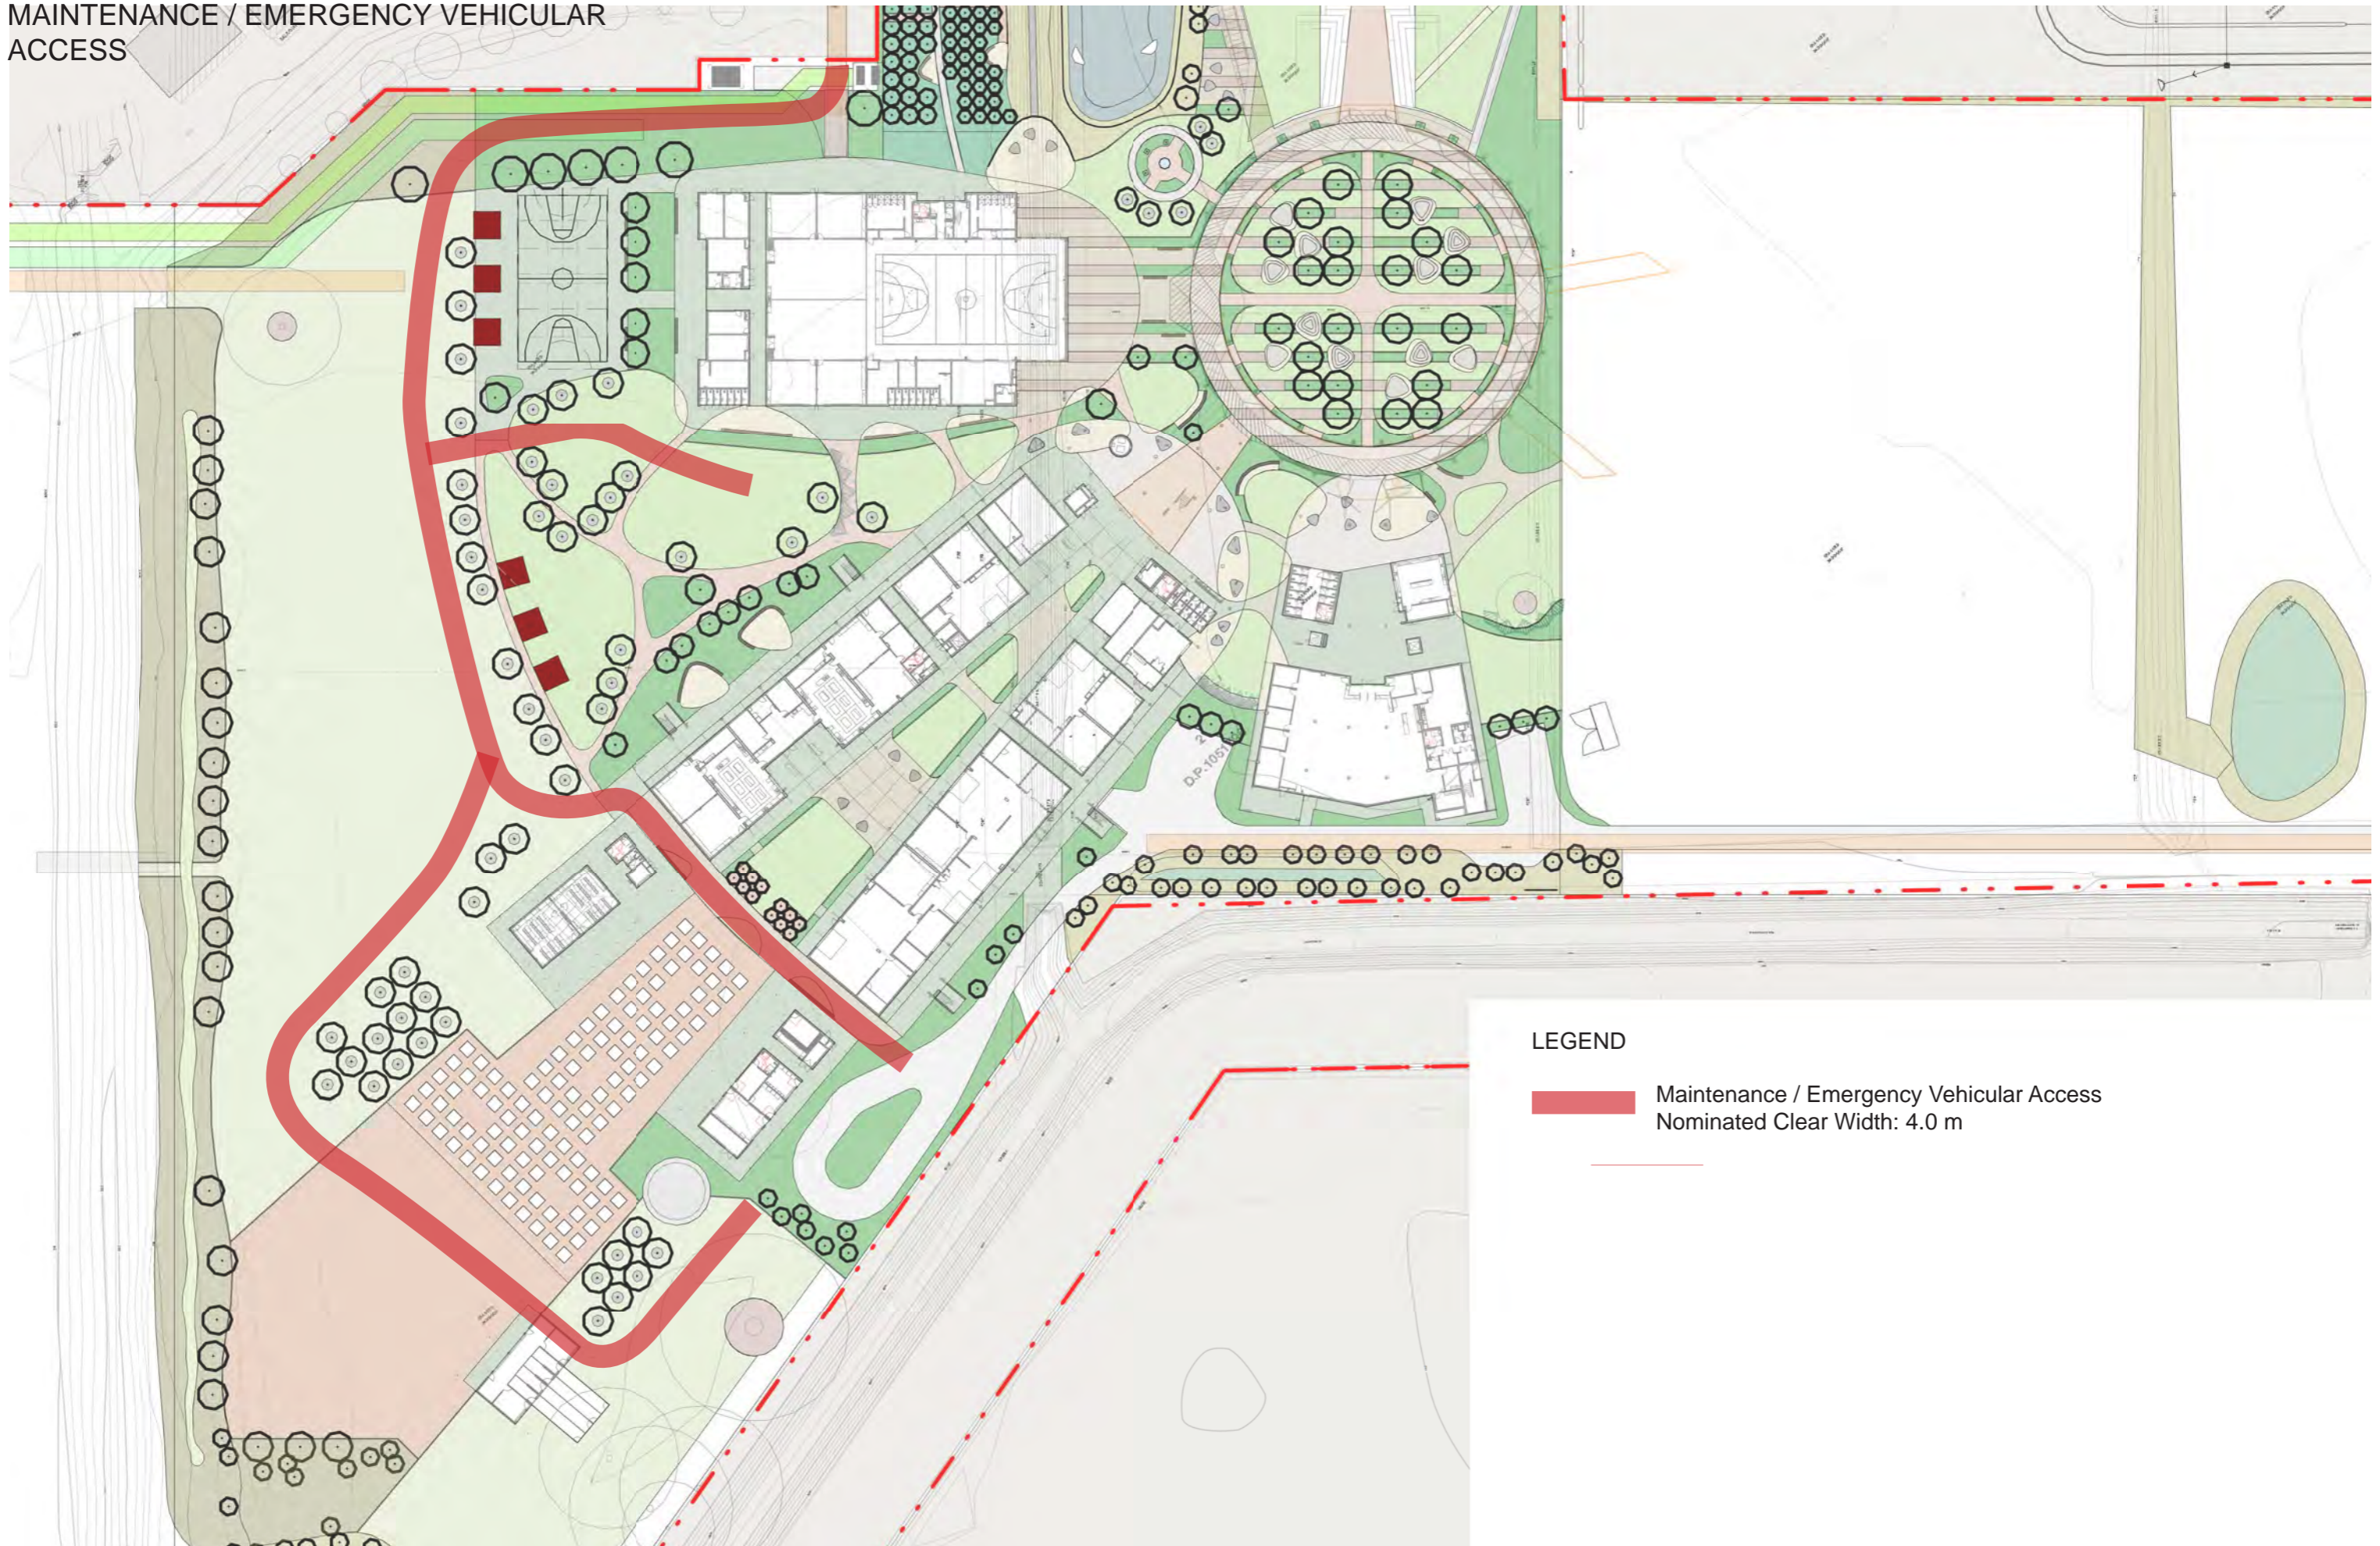

MAINTENANCE / EMERGENCY VEHICULAR  
ACCESS

LEGEND

 Maintenance / Emergency Vehicular Access  
Nominated Clear Width: 4.0 m