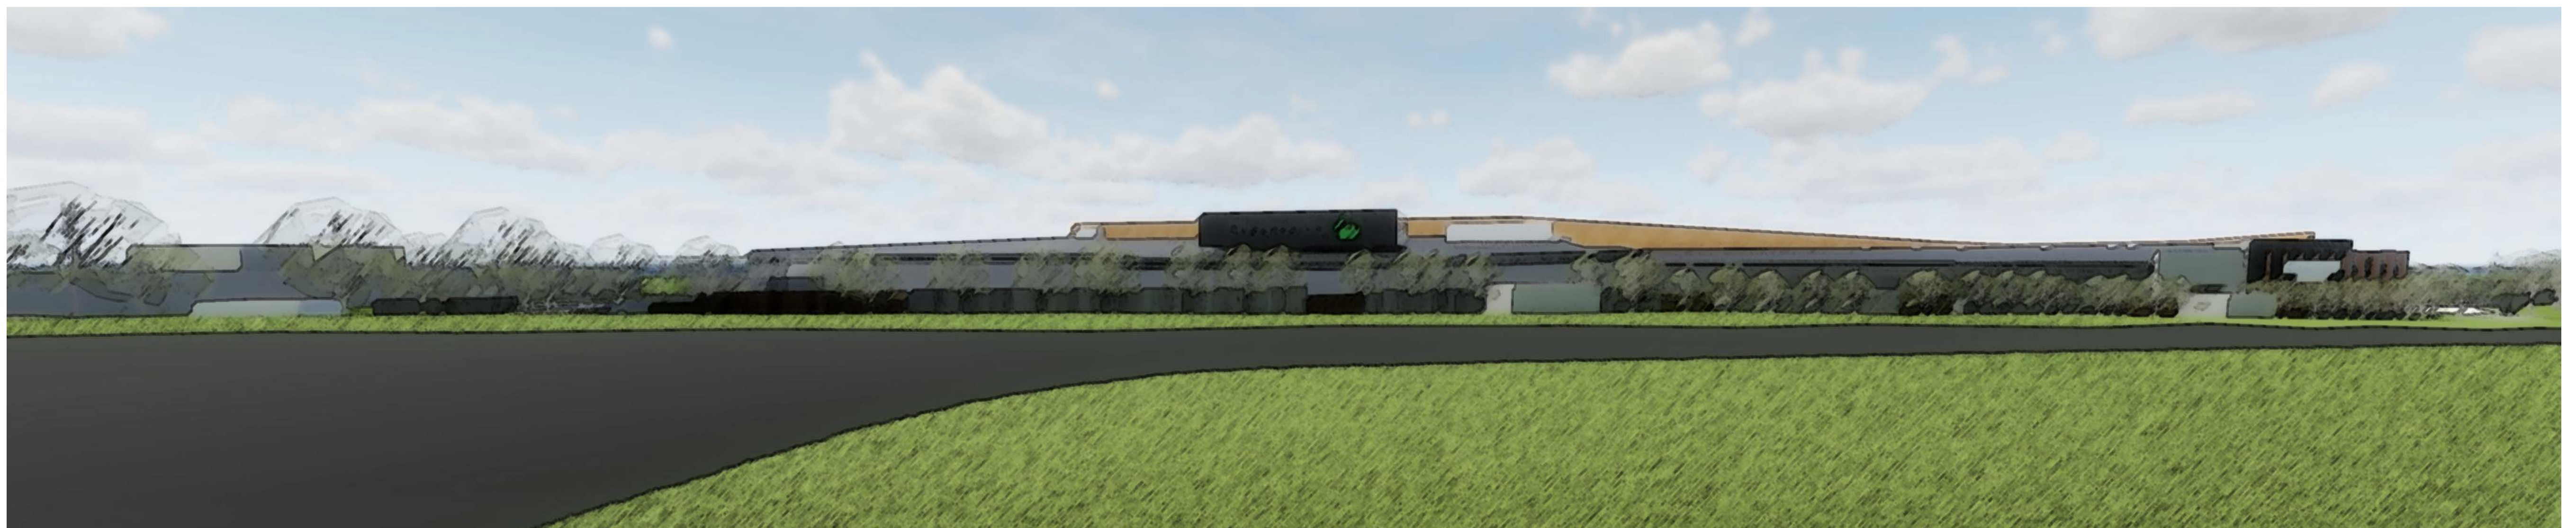

ROOTY HILL ROAD SOUTH - STREETSCAPE

EASTERN CREEK RC, NSW 2766

"A place to be proud of where people feel completely comfortable"

STAGE 1 - ROOTY HILL ROAD SOUTH AERIAL PERSPECTIVES

CONCEPT PLANNING

PROJECT: 2015-088	DRAWING NO. DA20
DATE: 30/01/18	DRAWN BY: PLE

MEL
SYD
PER
1800 422 533

i2c.com.au