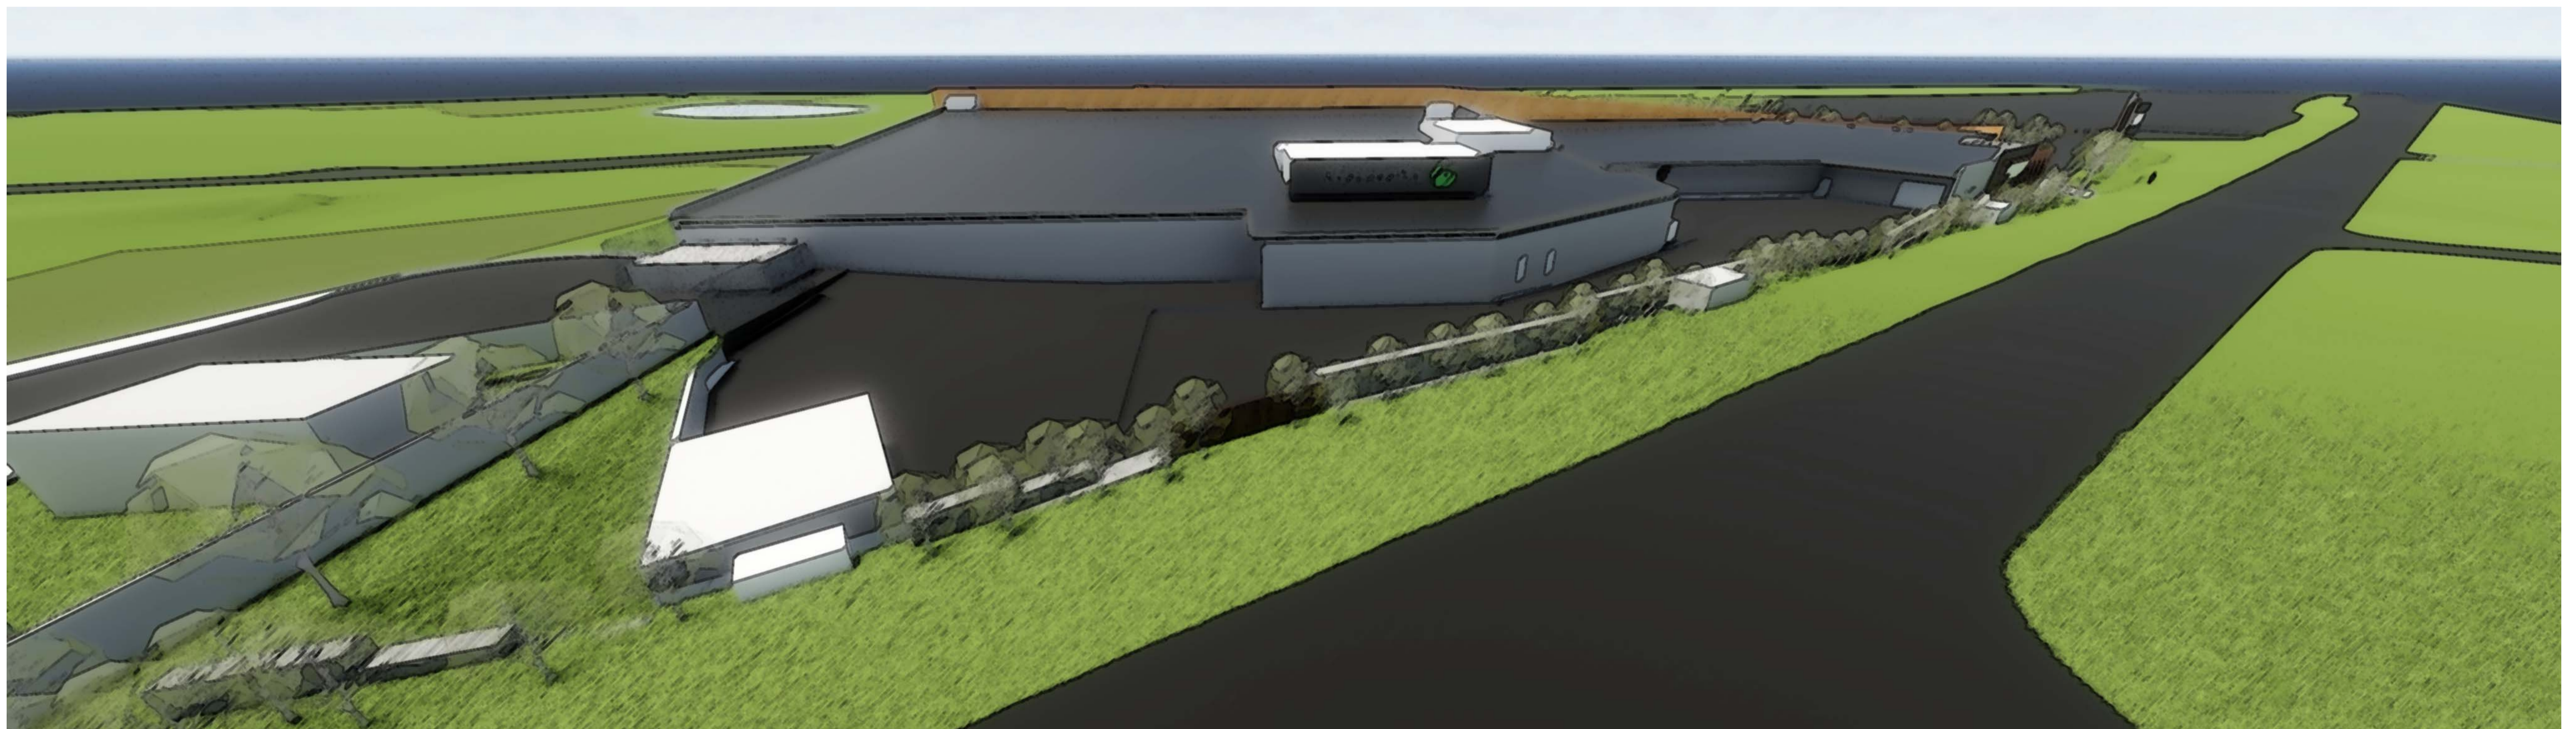

ROOTY HILL ROAD SOUTH - STREET AERIAL