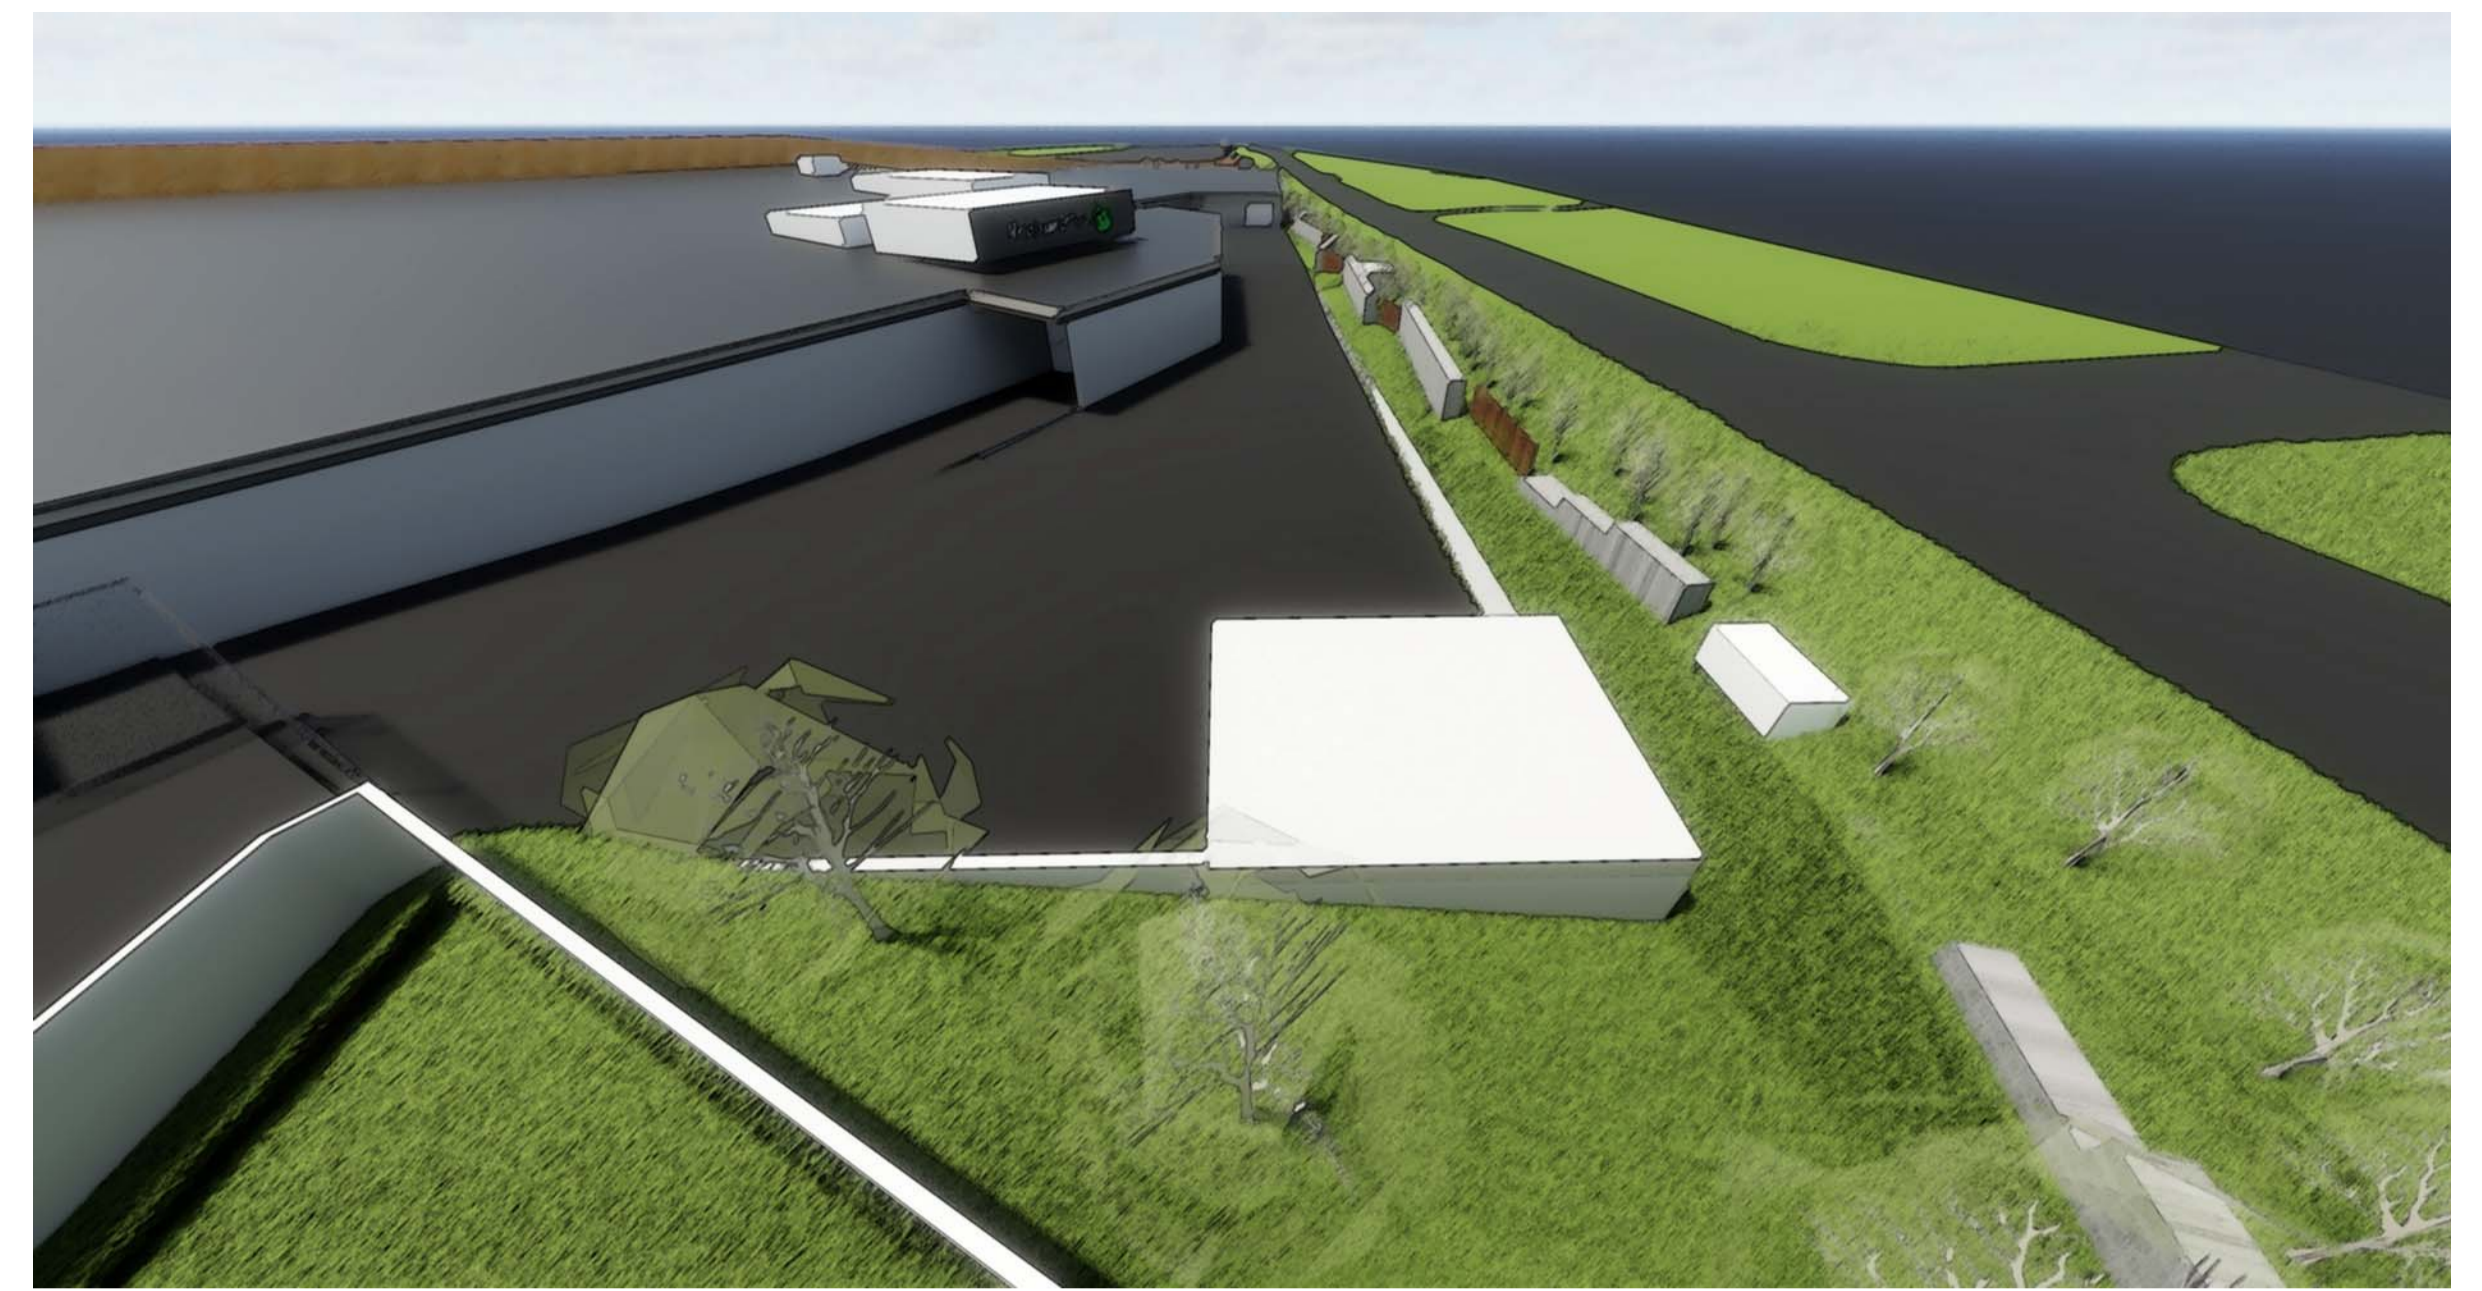

ROOTY HILL ROAD SOUTH - NORTHERN AERIAL