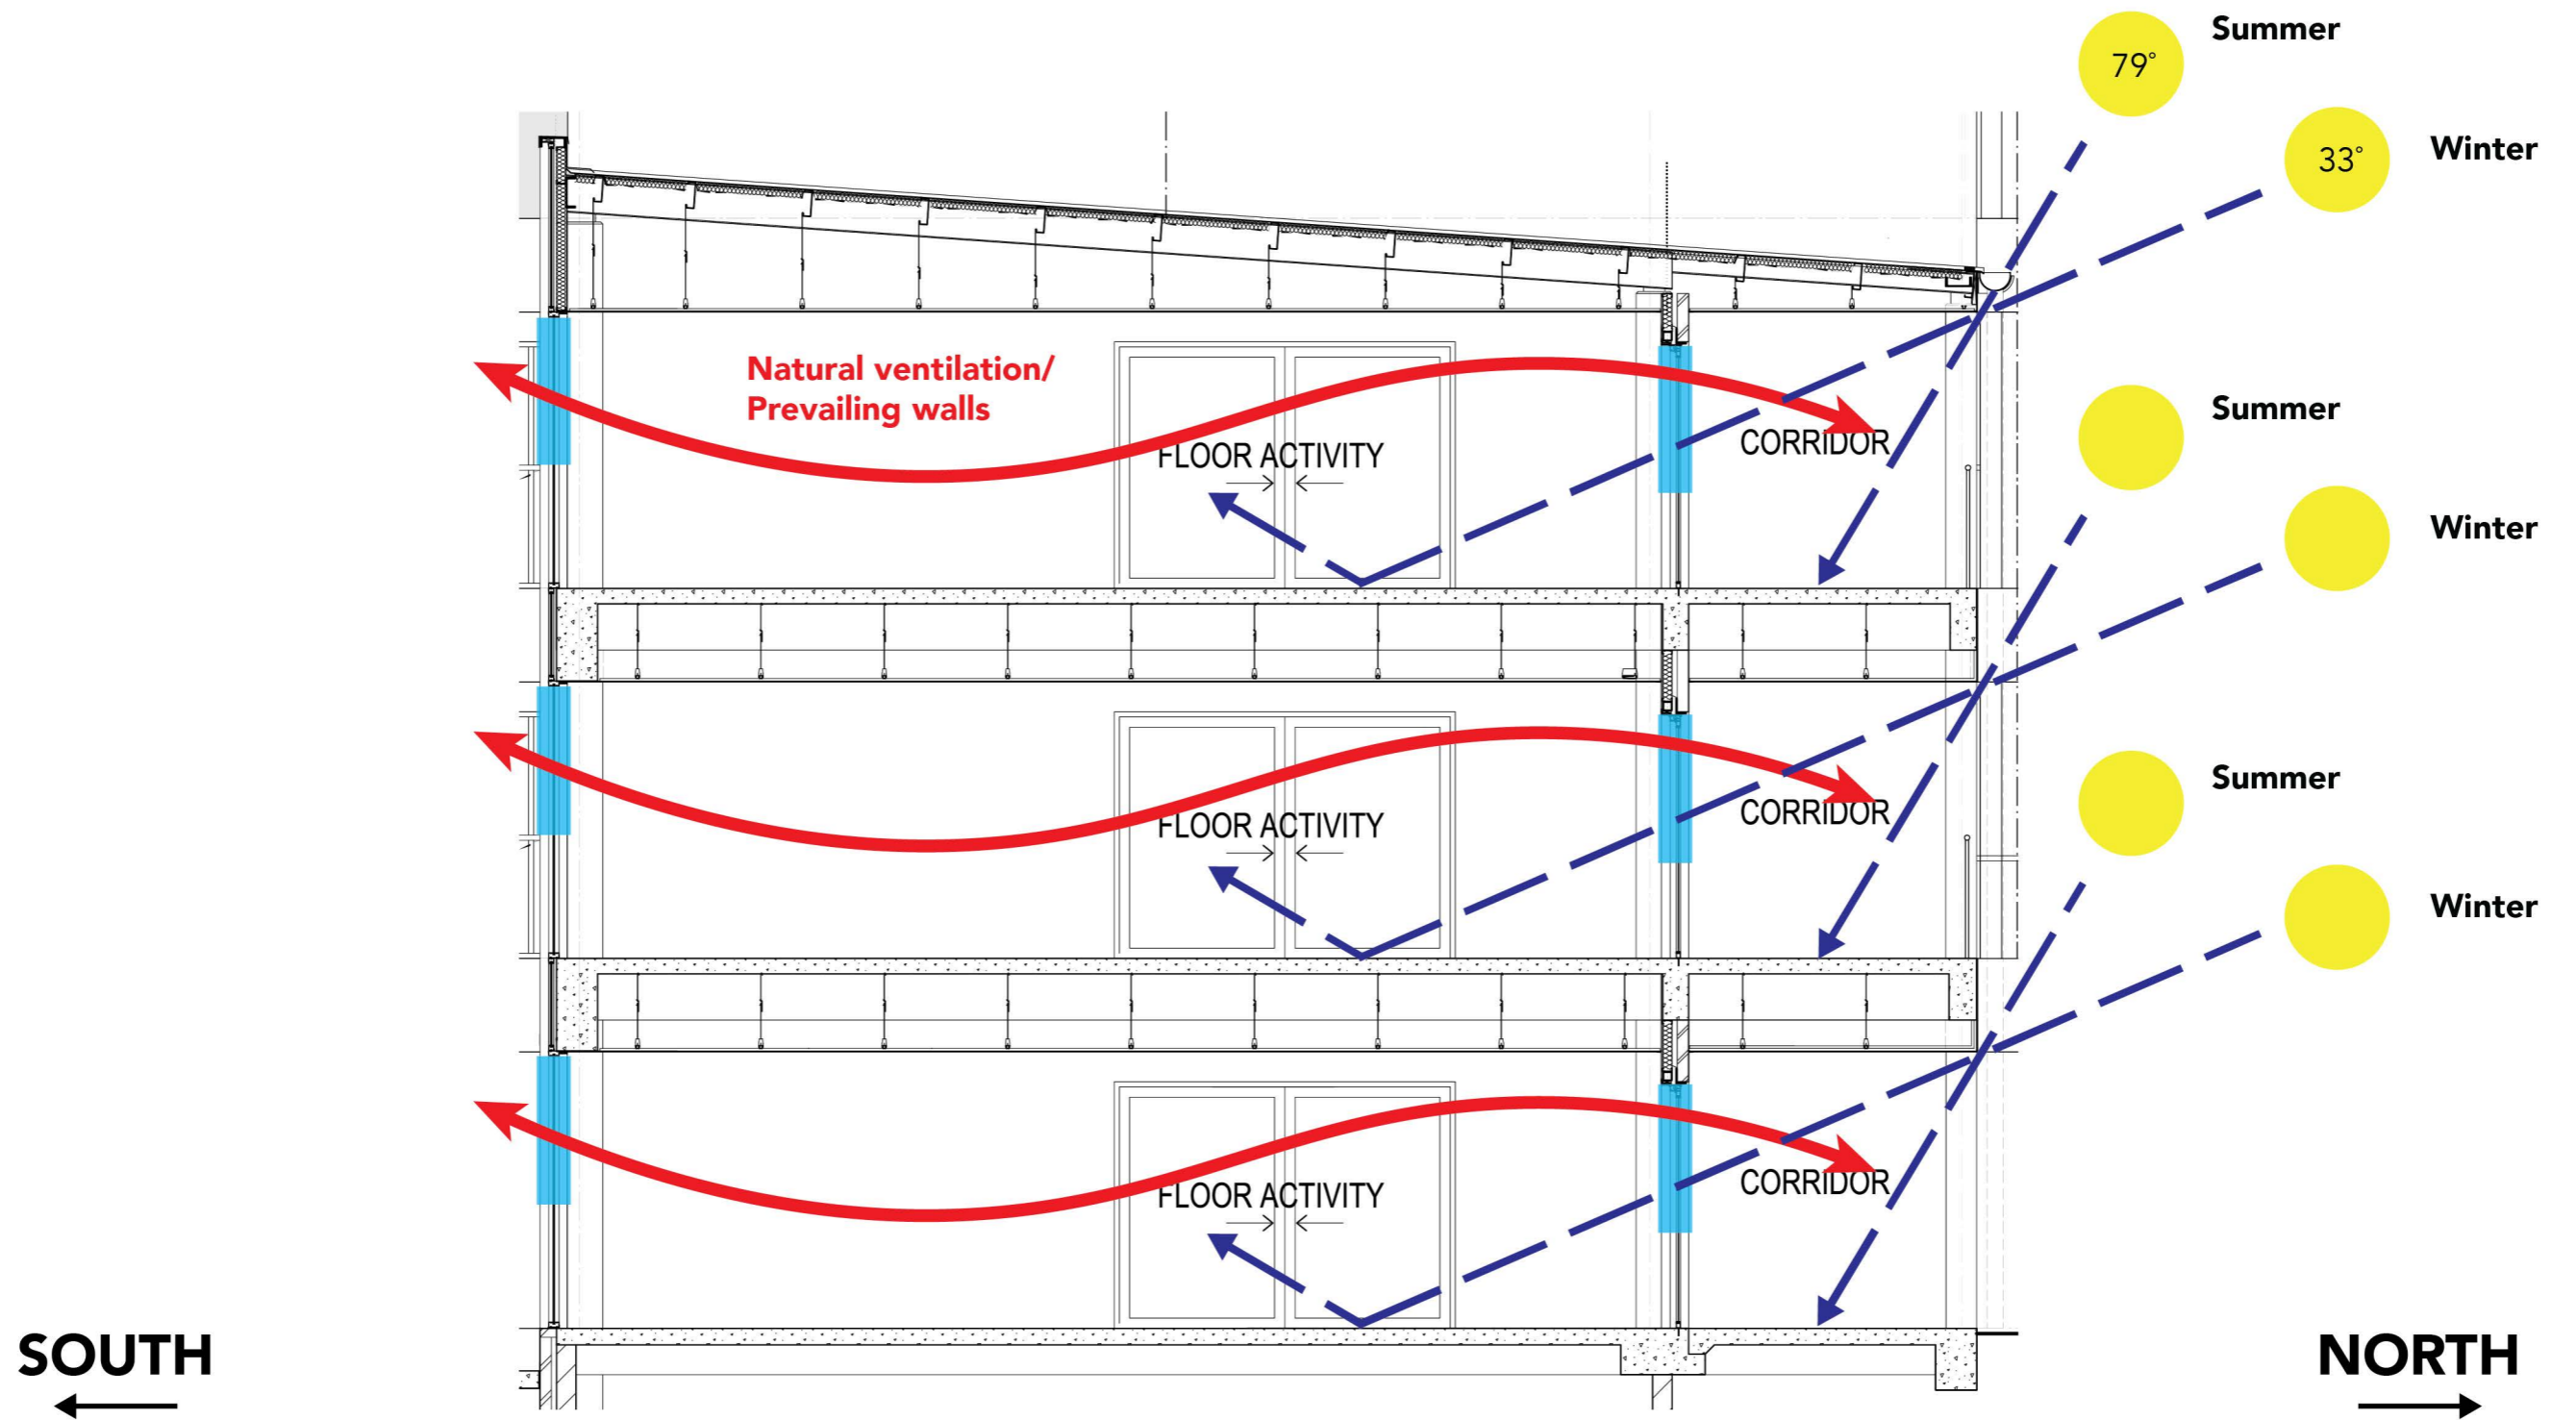

 = Denotes operable glazing

Section Diagram – Homebases Typically

Gledswood Hills P.S. – SK.01 “Natural Light & Ventilation Diagram”