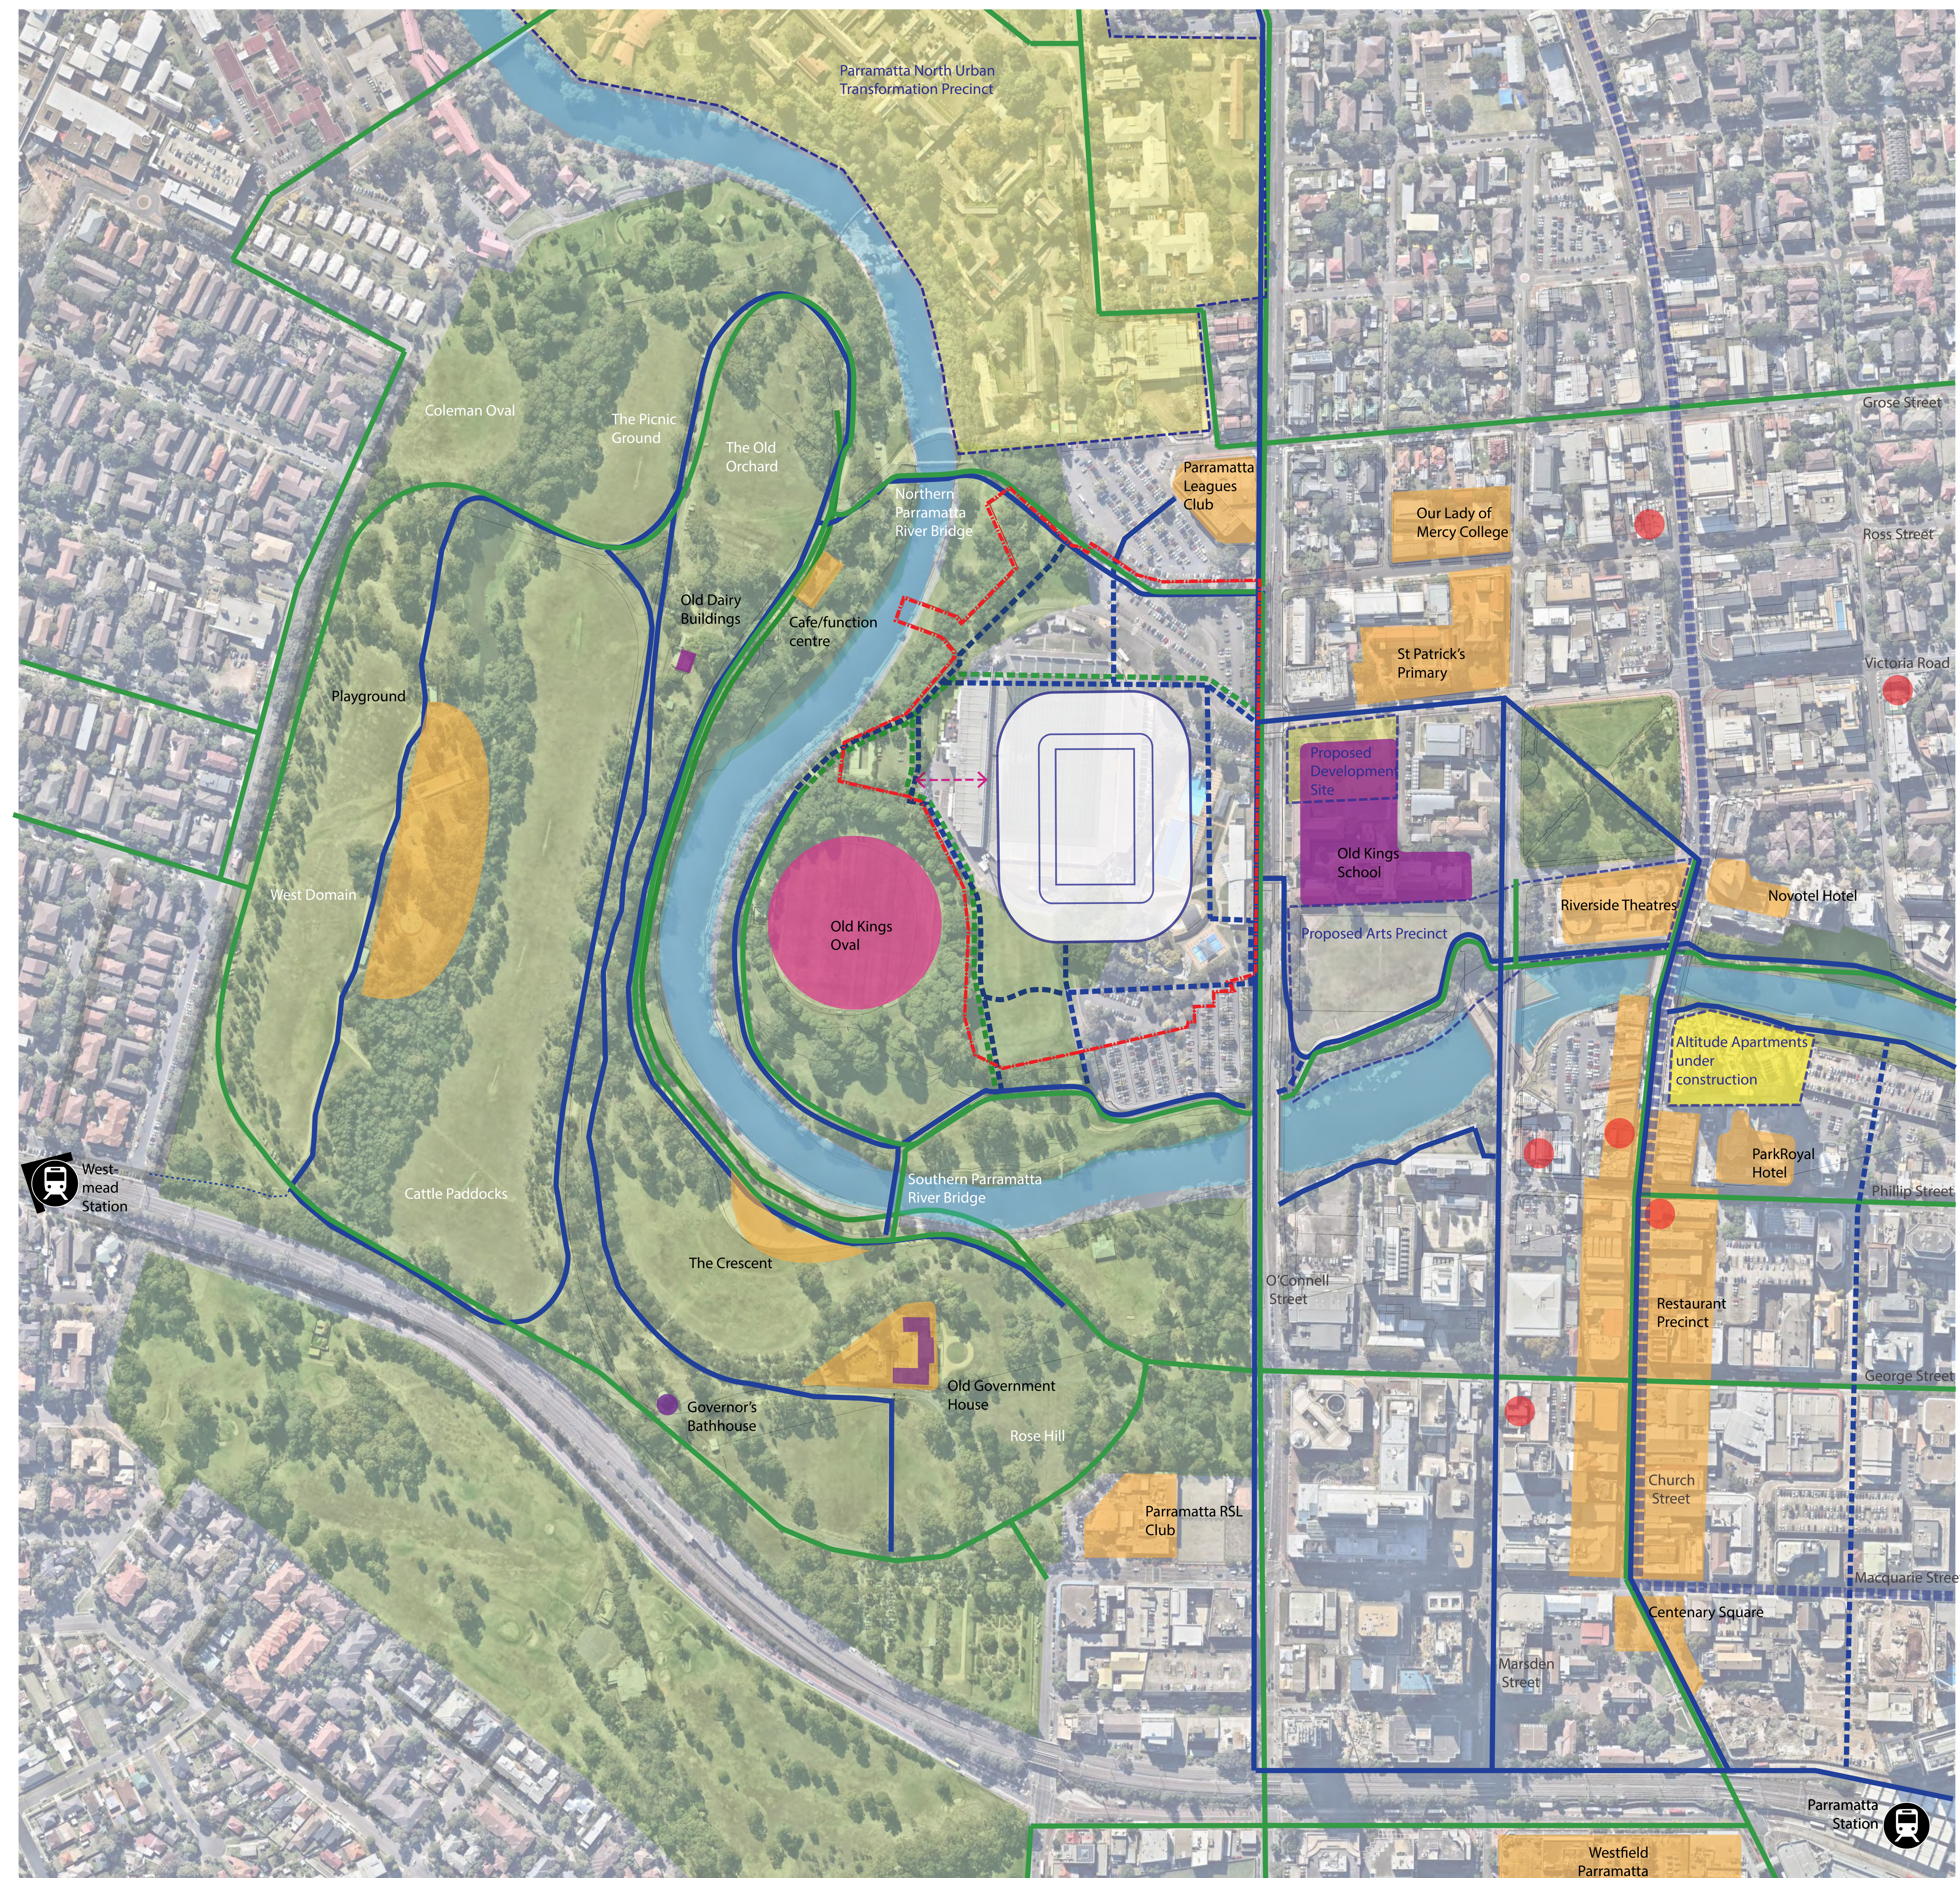

LEGEND

Western Sydney Stadium Site boundary

HERITAGE

- Site of heritage interest
- Significant Heritage Building

CULTURAL

- Site of social/cultural interest
- Pub

ECOLOGICAL

- Open space
- Parramatta River

CIRCULATION

- Existing pedestrian connection
- Existing cycle route
- - - Proposed pedestrian connection
- - - Proposed cycle route

PROPOSED FUTURE DEVELOPMENT

- Proposed urban renewal site
- Urban renewal site under construction
- Proposed light rail

STAGE 2 DESIGN APPROVAL
PRECINCT CONNECTIONS DIAGRAM