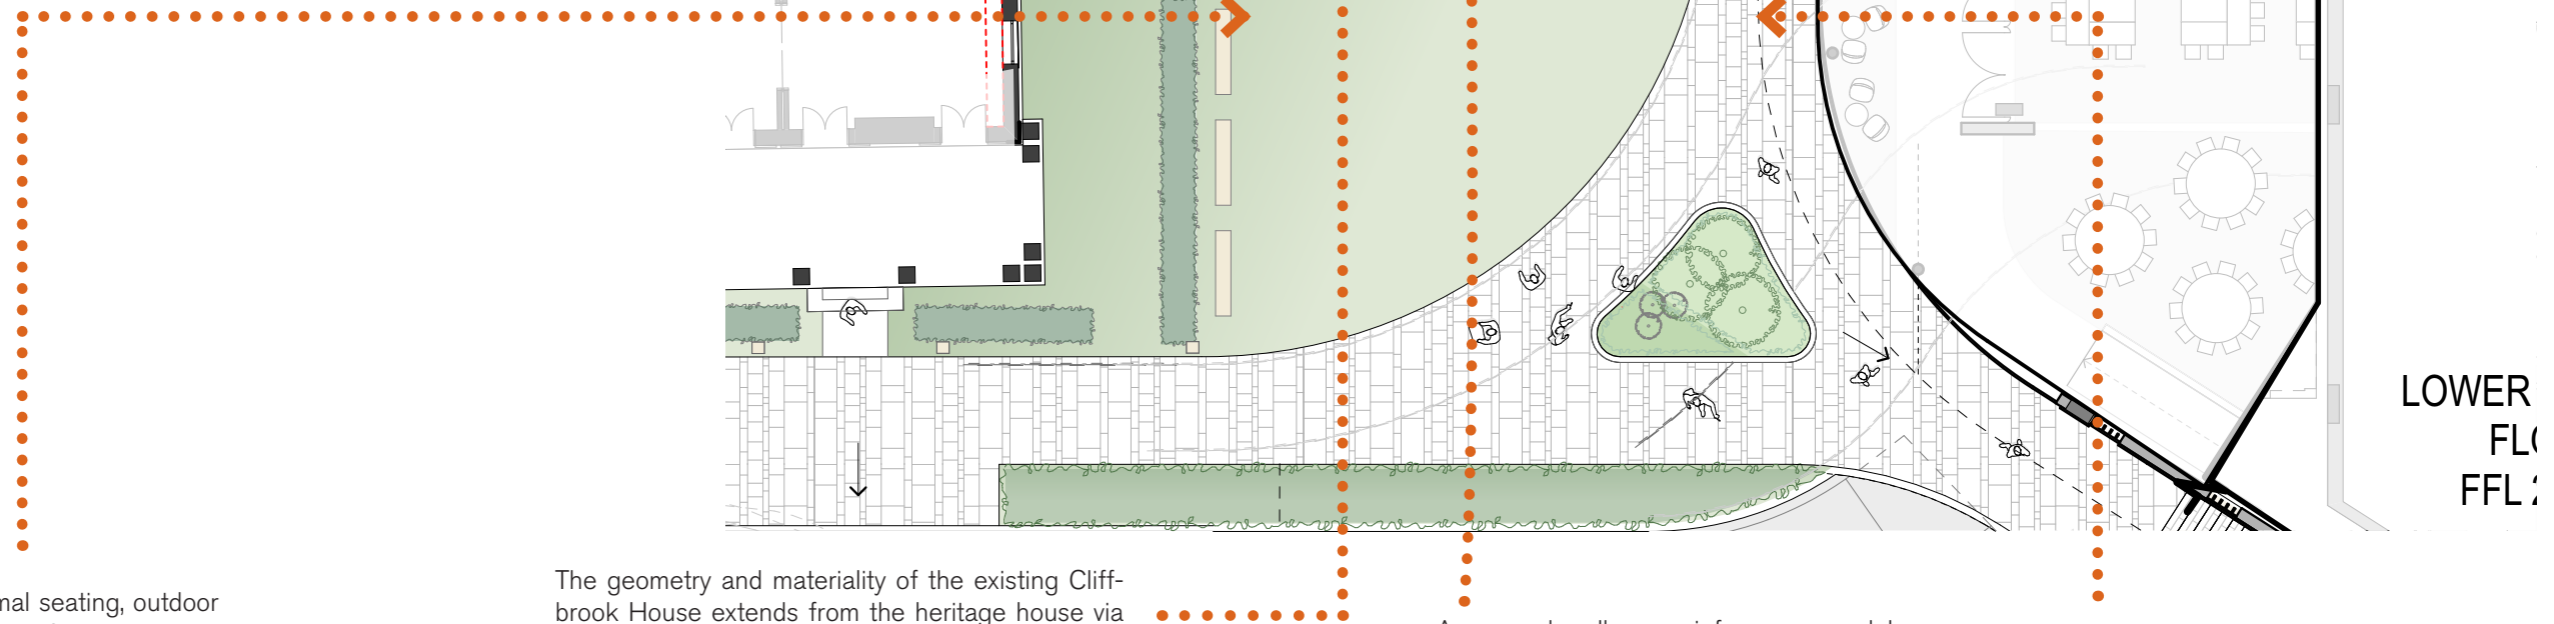

Detail Areas

The Meeting Place

The Meeting Place is an activated hub, welcoming new visitors and providing a range of flexible uses from social gatherings to outdoor classes.

The central courtyard space can be a breakout space, an informal meeting location or an event space for larger ceremonial and celebratory events.

Cliffbrook Lawn - flexible space, informal seating, outdoor learning areas, spillout areas for social and formal events

The geometry and materiality of the existing Cliffbrook House extends from the heritage house via a new axis connection and creates a link from the existing and proposed development

A covered walkway reinforces groundplane geometry, provides shelter and integrates landscape and architectural elements

The proposed hardscape treatment to the meeting hub creates a generous pedestrian connection & outdoor meeting area