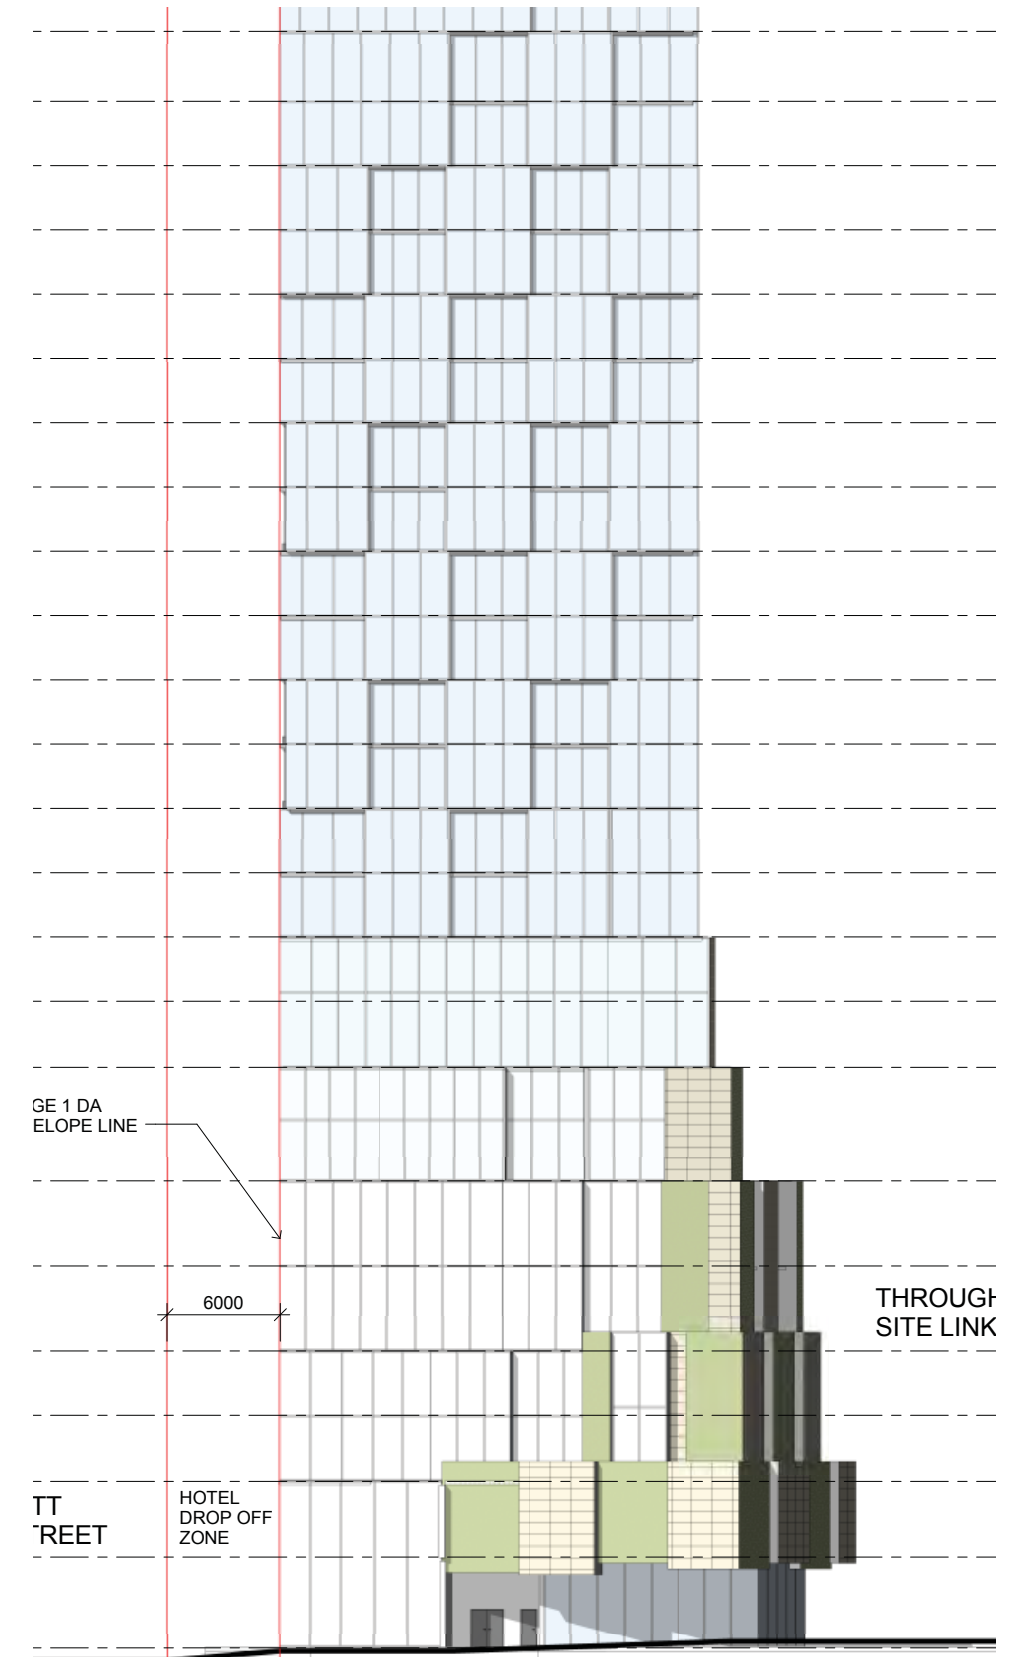

Planters will consist of small trees to help seperate spaces while still allowing transparency so as not to disturb important views.

Trees

Image	Species	Common Name	Mature Height	Mature Spread
01	<i>Lagerstroemia indica</i> 'Natchez'	Crepe Myrtle	6m	4.0m
02	<i>Ficus benjamina</i>	Weeping Fig	8-15m	10.0m
03	<i>Elaeocarpus reticulatus</i>	Blue Berry Ash	10m	7.0m

Shrubs + Groundcovers

Image	Species	Common Name	Mature Height	Mature Spread
	<i>Acanthus mollis</i>	Oyster Plant	1.0m	1.0m
04	<i>Aechmea chantinii</i>	Bromeliad	0.5m	0.5m
05	<i>Acacia cognata</i>	Lime Light Acacia	0.5m	0.5m
	<i>Ajuga reptans</i> 'Caitlins Giant'	Bugdichonle	0.2m	0.15m
06	<i>Aspidistra elatior</i>	Cast Iron Plant	1.0m	0.5m
	<i>Casuarina</i> 'Cousin It'	Prostrate Casuarina	0.1m	1.5m
07	<i>Dichondra argentea</i>	Silver Falls	0.2m	1.0m
	<i>Helleborus orientalis</i>	Lenten Rose	0.5m	0.5m
08	<i>Hibbertia scandens</i>	Golden Guinea Flower	0.5m	3.0m
09	<i>Hosta</i> ssp.	Variegated Hosta	0.8m	1.5m
10	<i>Liriope muscari</i> 'Amethyst'	Liriope Amethyst	0.4m	0.4m
11	<i>Russelia equisetiformis</i>	Fountain Bush	1.5m	2.4m
12	<i>Tradescantia spathacea</i>	Rhoeo	0.3m	0.8m

Architectural Elevation
by CRONE & KKA

GREEN WALLS WEST ELEVATION & PLANT LIST

Image	Species	Common Name	Mature Height	Mature Spread
01	<i>Convolvulus sabatius</i>	Ground Morning Glory	0.2m	0.3m
02	<i>Dianella 'King Alfred'</i>	Dianella King Alfred	0.3m	0.2m
03	<i>Euphorbia Milli</i>	Crown of Thorns	0.4m	0.3m
04	<i>Euphorbia millii yellow</i>	Crown of Thorns	0.4m	0.3m
05	<i>Iresine herbstii</i>	Bloodleaf	0.45m	0.3m
06	<i>Lomandra 'Lime Wave'</i>	Lomandra Lime Wave	0.45m	0.3m
07	<i>Melaleuca thymifolia 'Cotton Candy'</i>	Cotton Candy	0.6m	0.3m
08	<i>Neomarica caerulea</i>	Walking Iris	0.3m	0.2m
09	<i>Tradescantia 'Batchelor Buttons'</i>	Spider Wort	0.15m	0.4m
10	<i>Tradescantia 'Green Leaf'</i>	Wandering Jew	0.15m	0.4m