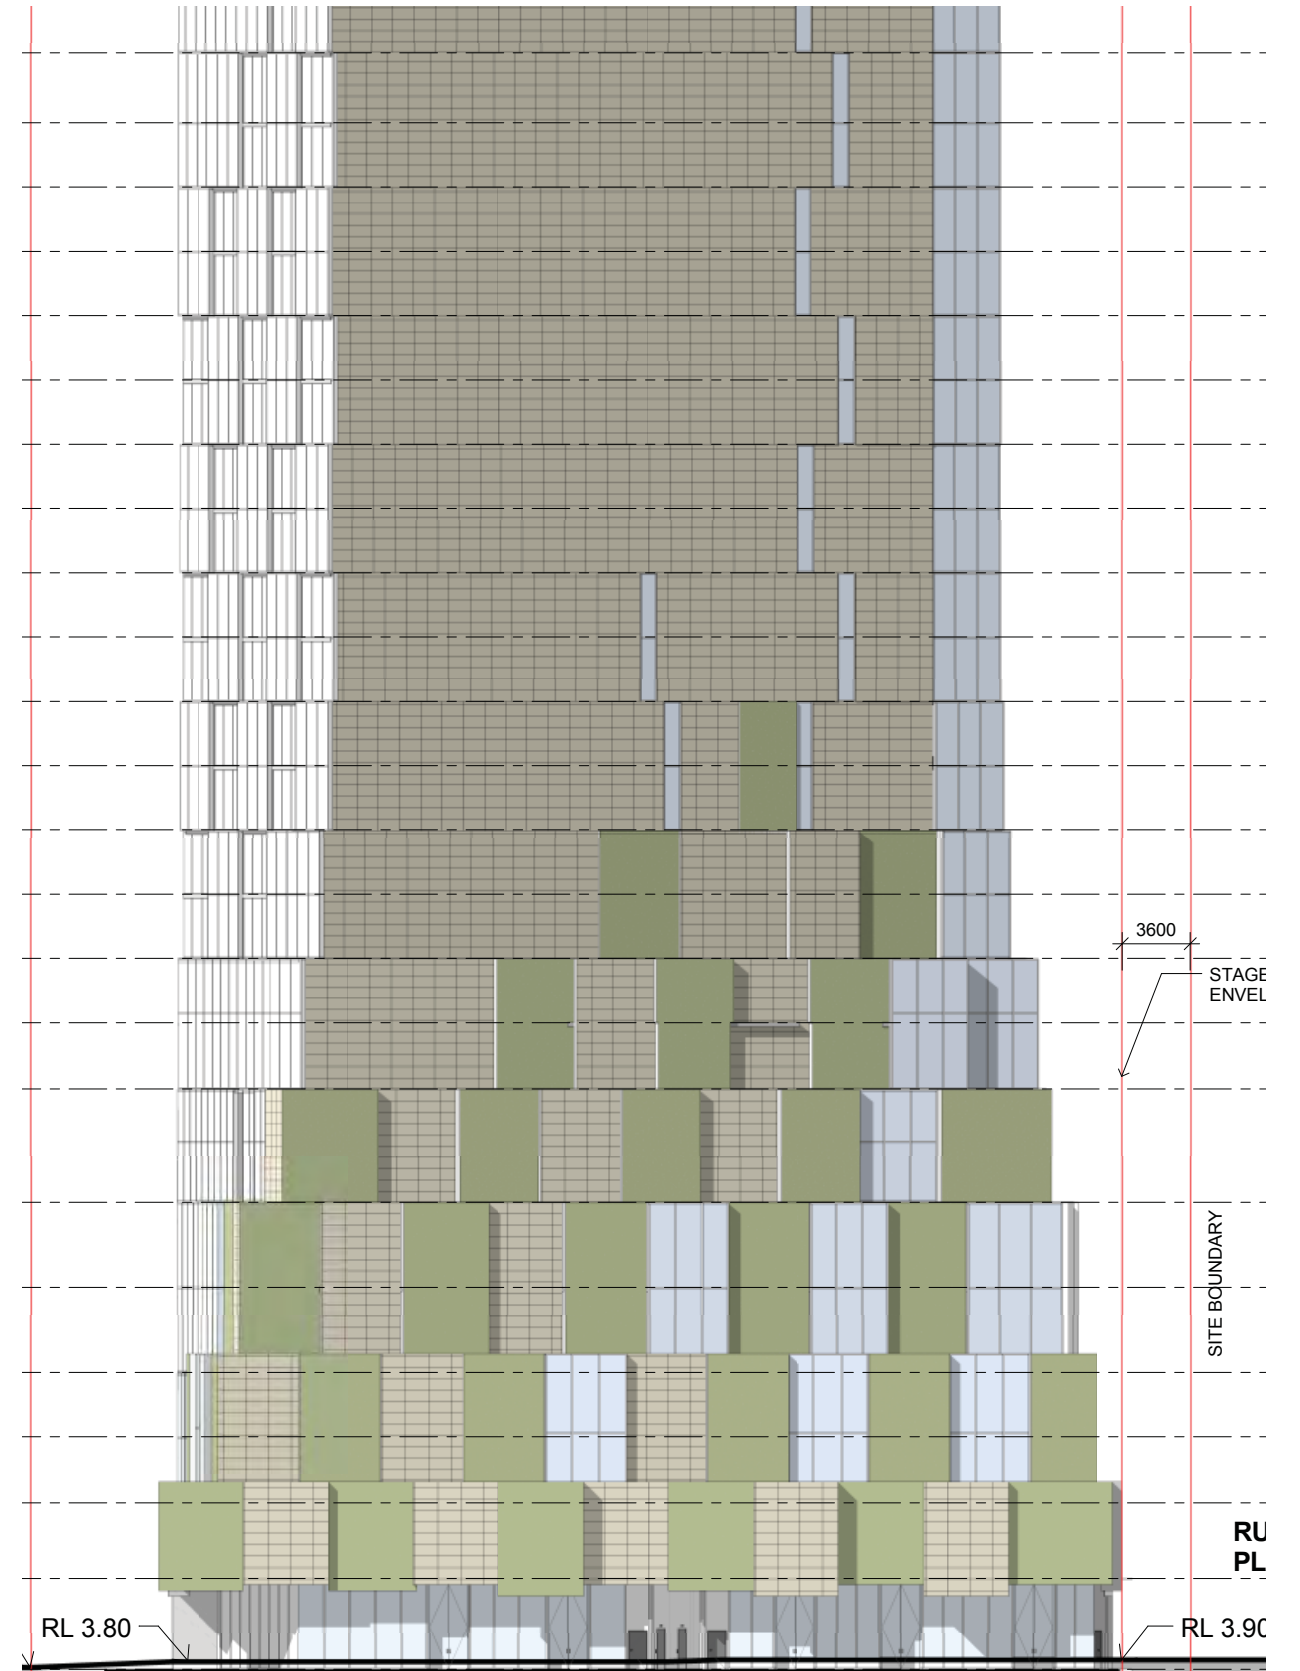

Planters will consist of small trees to help seperate spaces while still allowing transparency so as not to disturb important views.

Trees

Image	Species	Common Name	Mature Height	Mature Spread
01	<i>Lagerstroemia indica</i> 'Natchez'	Crepe Myrtle	6m	4.0m
02	<i>Ficus benjamina</i>	Weeping Fig	8-15m	10.0m
03	<i>Elaeocarpus reticulatus</i>	Blue Berry Ash	10m	7.0m

GREEN WALLS NORTH ELEVATION & PLANT LIST

Image	Species	Common Name	Mature Height	Mature Spread
01	<i>Barleria obtusa</i> 'Purple Gem'	Bush Violet	0.2m	0.15m
02	<i>Begonia</i> 'Dragon Wing'	Dragon Wing Begonia	0.25m	0.2m
03	<i>Brunfelsia australis</i> (dwarf)	Dwarf Yesterday	0.6m	0.4m
04	<i>Chloriophytum varigatum</i>	Spider Grass	0.25m	0.2m
05	<i>Disphyma crassifolium</i>	Round Leaf Pigface	0.15m	0.4m
06	<i>Drosanthemum hispedulum</i>	Ice Plant	0.15m	0.4m
07	<i>Ficus</i> 'Green Island'	Green Island Ficus	0.3m	0.3m
08	<i>Ophiopogon jaburan</i> 'Variegata'	Ribbon Grass	0.25m	0.2m
09	<i>Convolvulus sabatius</i>	Ground Morning Glory	0.3m	0.2m
10	<i>Geranium solanderi</i>	Native geranium	0.45m	0.3m
11	<i>Lomandra</i> 'Lime Wave'	Lomandra Lime Wave	0.45m	0.3m
12	<i>Melaleuca thymifolia</i> 'Cotton Candy'	Cotton Candy	0.6m	0.3m
13	<i>Myoporum parvifolium</i>	Creeping Boobialla	0.25m	0.4m

Architectural Elevation
by CRONE & KKA

GREEN WALLS WEST ELEVATION & PLANT LIST

Image	Species	Common Name	Mature Height	Mature Spread
01	<i>Convolvulus sabatius</i>	Ground Morning Glory	0.2m	0.3m
02	<i>Dianella 'King Alfred'</i>	Dianella King Alfred	0.3m	0.2m
03	<i>Euphorbia Milli</i>	Crown of Thorns	0.4m	0.3m
04	<i>Euphorbia millii yellow</i>	Crown of Thorns	0.4m	0.3m
05	<i>Iresine herbstii</i>	Bloodleaf	0.45m	0.3m
06	<i>Lomandra 'Lime Wave'</i>	Lomandra Lime Wave	0.45m	0.3m
07	<i>Melaleuca thymifolia 'Cotton Candy'</i>	Cotton Candy	0.6m	0.3m
08	<i>Neomarica caerulea</i>	Walking Iris	0.3m	0.2m
09	<i>Tradescantia 'Batchelor Buttons'</i>	Spider Wort	0.15m	0.4m
10	<i>Tradescantia 'Green Leaf'</i>	Wandering Jew	0.15m	0.4m