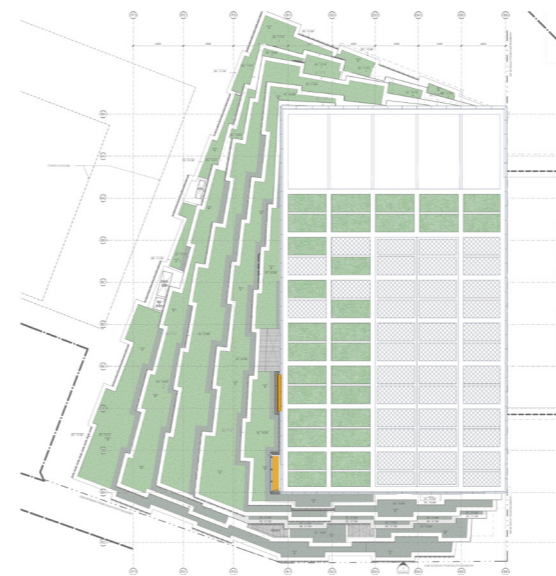

1:400 @ A3

VEGETATED TERRACES LEVEL PLANS

LEVEL 01 - POOL & SPA

LEVEL 03 - GRAND BALLROOM

LEVEL 04 - ALL DAY DINING

LEVEL 05 - OFFICE & PLANT

LEVEL 07 - HOTEL STANDARD

LEVEL 09 - HOTEL STANDARD