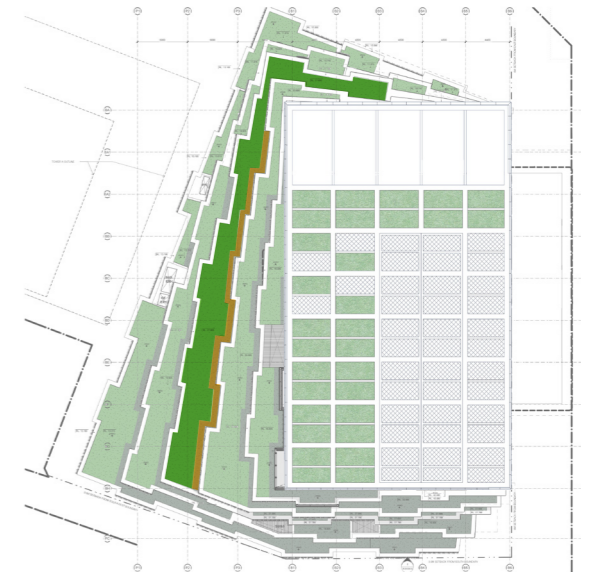

1:400 @ A3

VEGETATED TERRACES LEVEL PLANS

LEVEL 01 - POOL & SPA

LEVEL 03 - GRAND BALLROOM

LEVEL 04 - ALL DAY DINING

LEVEL 05 - OFFICE & PLANT

LEVEL 07 - HOTEL STANDARD

LEVEL 09 - HOTEL STANDARD