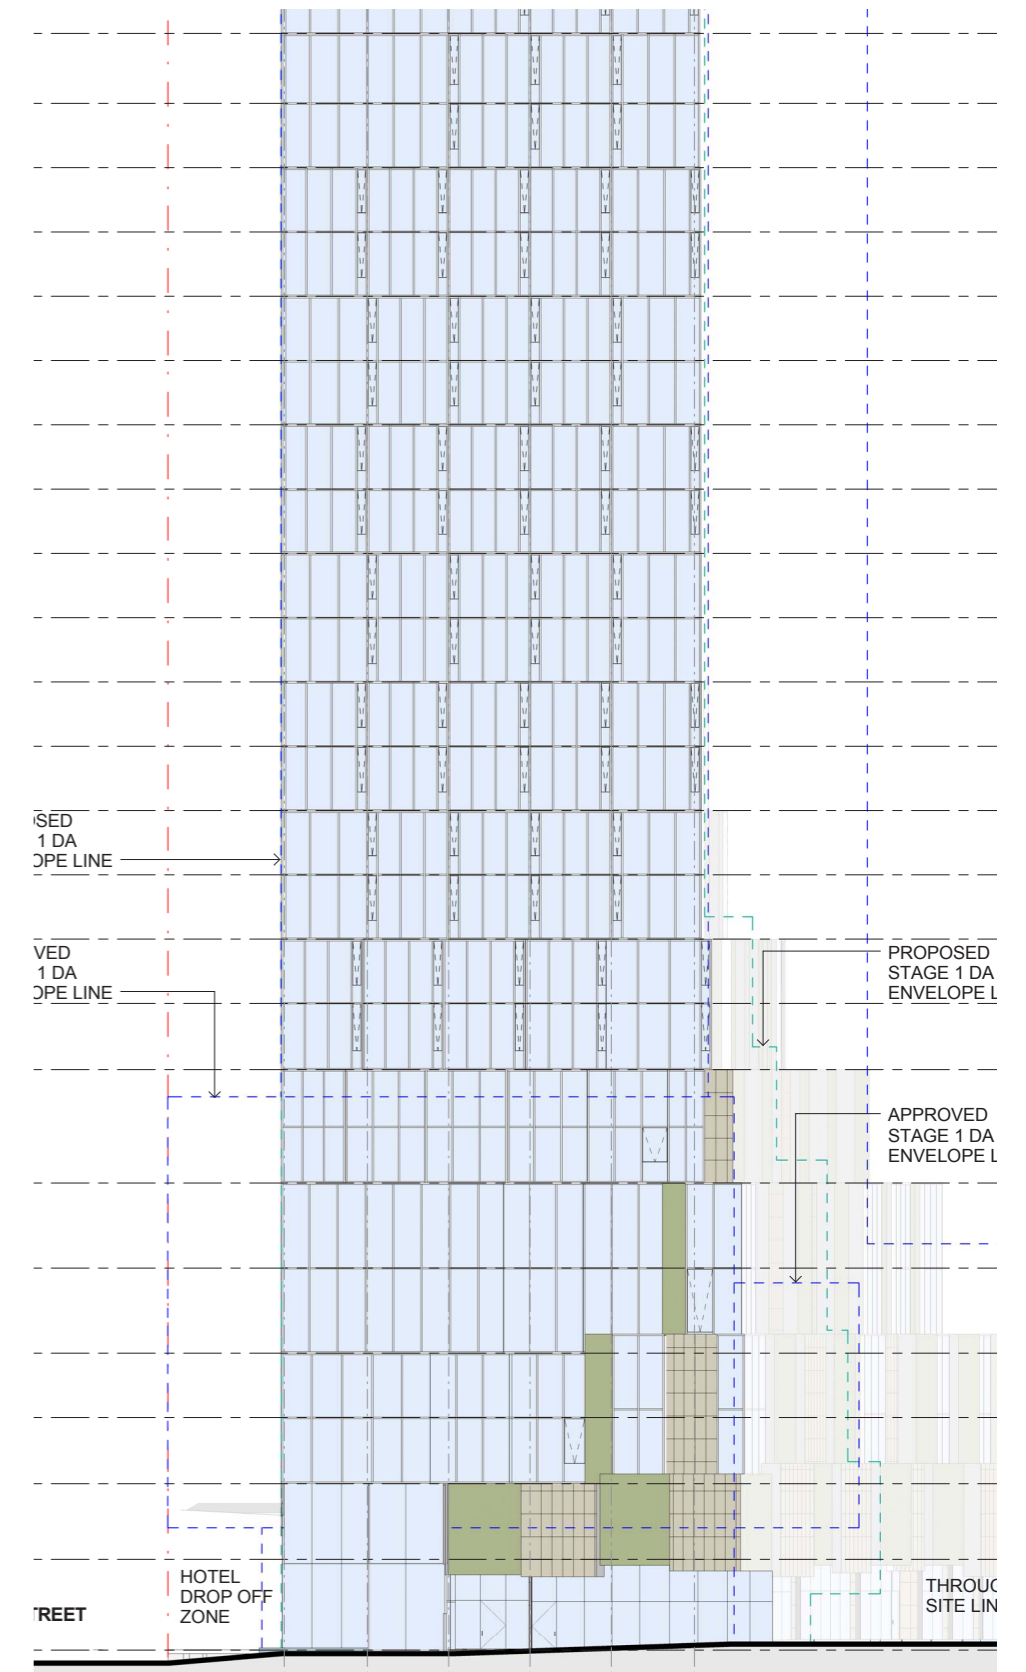

GREEN WALLS NORTH ELEVATION & PLANT LIST

Image	Species	Common Name	Mature Height	Mature Spread
01	<i>Barleria obtusa</i> 'Purple Gem'	Bush Violet	0.2m	0.15m
02	<i>Begonia</i> 'Dragon Wing'	Dragon Wing Begonia	0.25m	0.2m
03	<i>Brunfelsia australis</i> (dwarf)	Dwarf Yesterday	0.6m	0.4m
04	<i>Chloriophytum variegatum</i>	Spider Grass	0.25m	0.2m
05	<i>Disphyma crassifolium</i>	Round Leaf Pigface	0.15m	0.4m
06	<i>Drosanthemum hispedulum</i>	Ice Plant	0.15m	0.4m
07	<i>Ficus</i> 'Green Island'	Green Island Ficus	0.3m	0.3m
08	<i>Ophiopogon jaburan</i> 'Variegata'	Ribbon Grass	0.25m	0.2m
09	<i>Convolvulus sabatius</i>	Ground Morning Glory	0.3m	0.2m
10	<i>Geranium solanderi</i>	Native geranium	0.45m	0.3m
11	<i>Lomandra</i> 'Lime Wave'	Lomandra Lime Wave	0.45m	0.3m
12	<i>Melaleuca thymifolia</i> 'Cotton Candy'	Cotton Candy	0.6m	0.3m
13	<i>Myoporum parvifolium</i>	Creeping Boobialla	0.25m	0.4m

Architectural Elevation
by CRONE & KKA