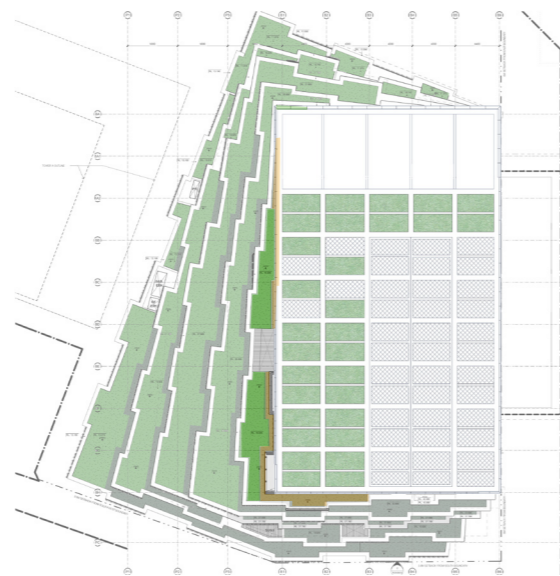

1:400 @ A3

VEGETATED TERRACES LEVEL PLANS

LEVEL 01 - POOL & SPA

LEVEL 03 - GRAND BALLROOM

LEVEL 04 - ALL DAY DINING

LEVEL 05 - OFFICE & PLANT

LEVEL 07 - HOTEL STANDARD

LEVEL 09 - HOTEL STANDARD