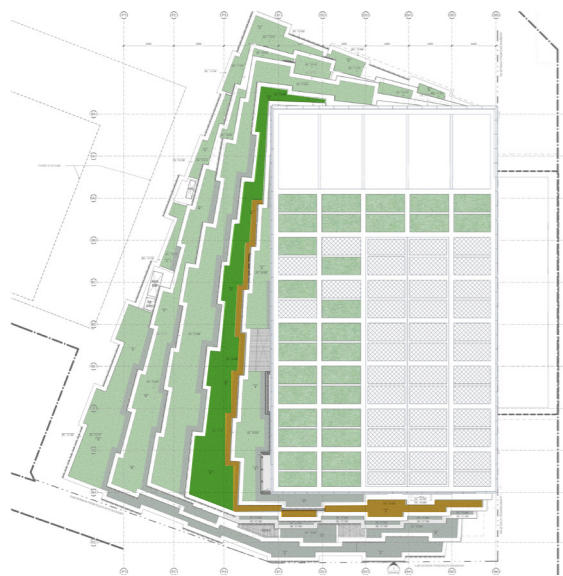

1:400 @ A3

VEGETATED TERRACES LEVEL PLANS

LEVEL 01 - POOL & SPA

LEVEL 03 - GRAND BALLROOM

LEVEL 04 - ALL DAY DINING

LEVEL 05 - OFFICE & PLANT

LEVEL 07 - HOTEL STANDARD

LEVEL 09 - HOTEL STANDARD