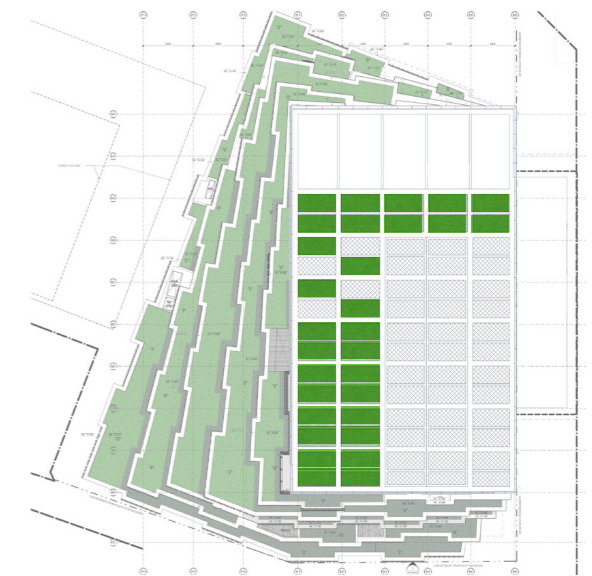

1:400 @ A3

VEGETATED TERRACES LEVEL PLANS

LEVEL 01 - POOL & SPA

LEVEL 03 - GRAND BALLROOM

LEVEL 04 - ALL DAY DINING

LEVEL 05 - OFFICE & PLANT

LEVEL 07 - HOTEL STANDARD

LEVEL 09 - HOTEL STANDARD