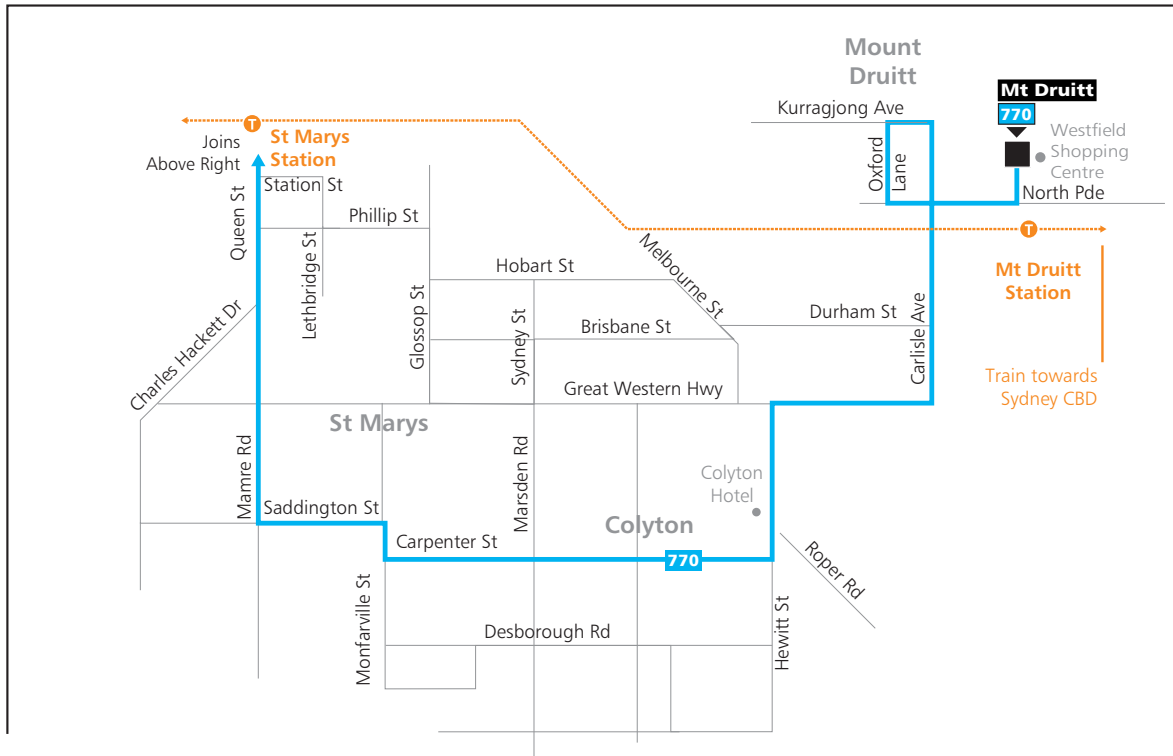

Route 770

Legend

- Bus route
- 770 Bus route number
- Bus route start/finish
- T Train line/station

Diagrammatic Map
Not to Scale