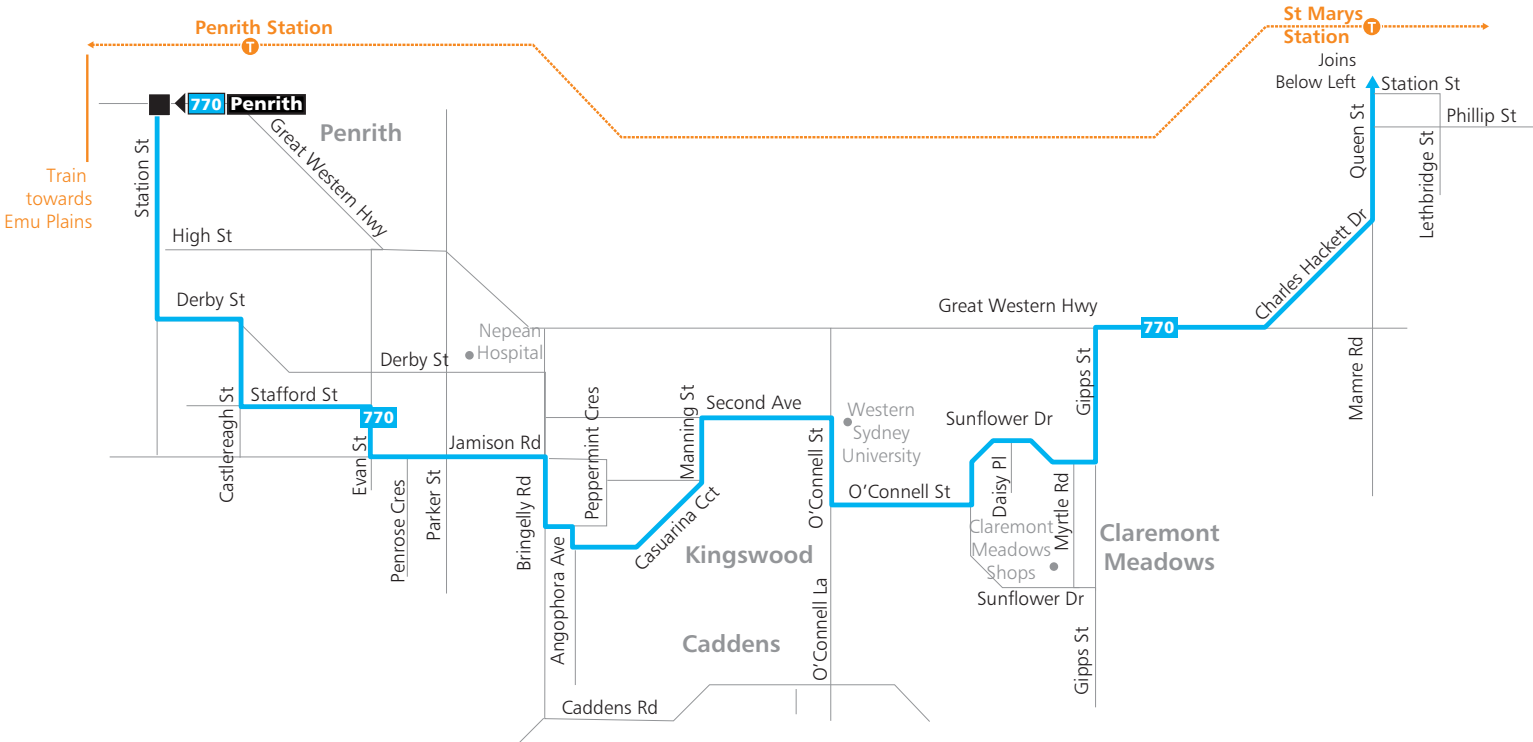

Route 770

Legend

- Bus route
- 770 Bus route number
- Bus route start/finish
- T Train line/station

Diagrammatic Map
Not to Scale