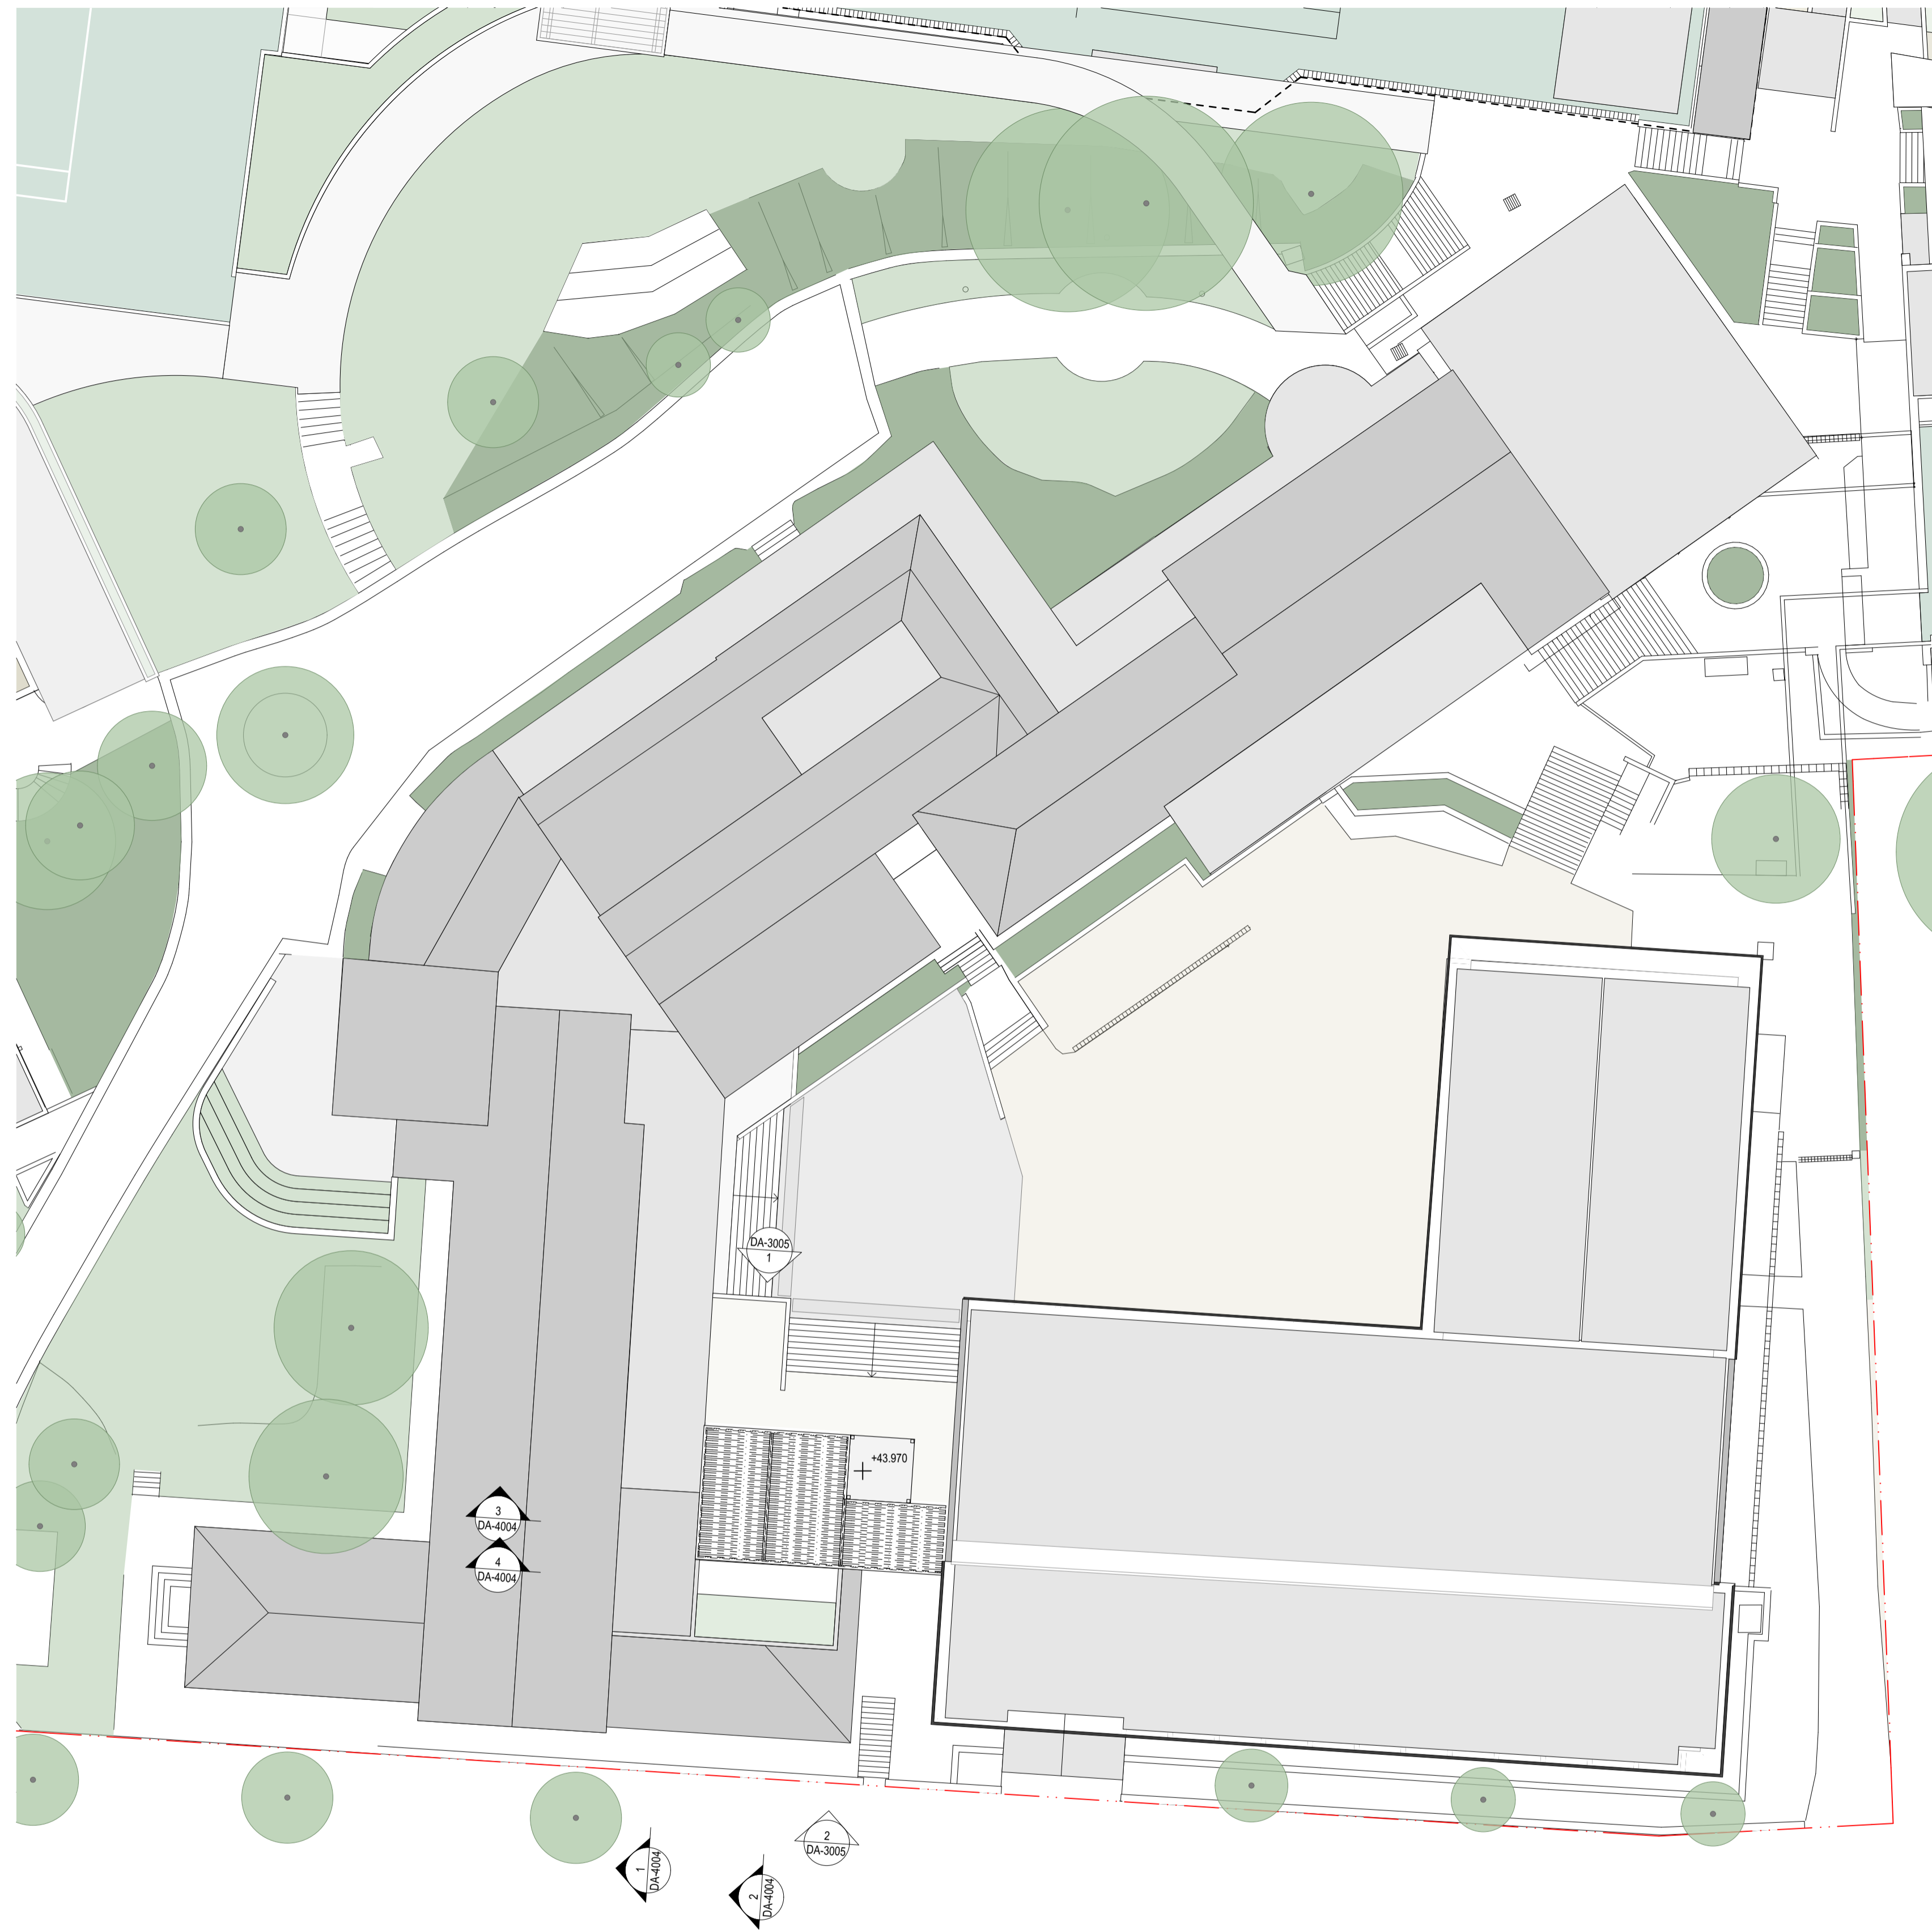

Southern Precinct Plan Stage 1

Level Roof

legend

--- Site Boundary

PROPOSED WORKS AND REFURBISHMENT

- Circulation
- Open Collaboration
- Amenities
- PDHPE
- Store
- Food Technology
- Staff
- Learning Studio
- Outdoor Learning

Proposed Demolition

Proposed New Build

project
Master plan
85 Carabella Street, Kirribilli
Sydney NSW 2061

title
Southern Precinct Plans
Southern Precinct Roof

scale	1:200 @ A1	first issued	7/7/17
project code	sheet no.	revision	
LKMP	DA-2507		02