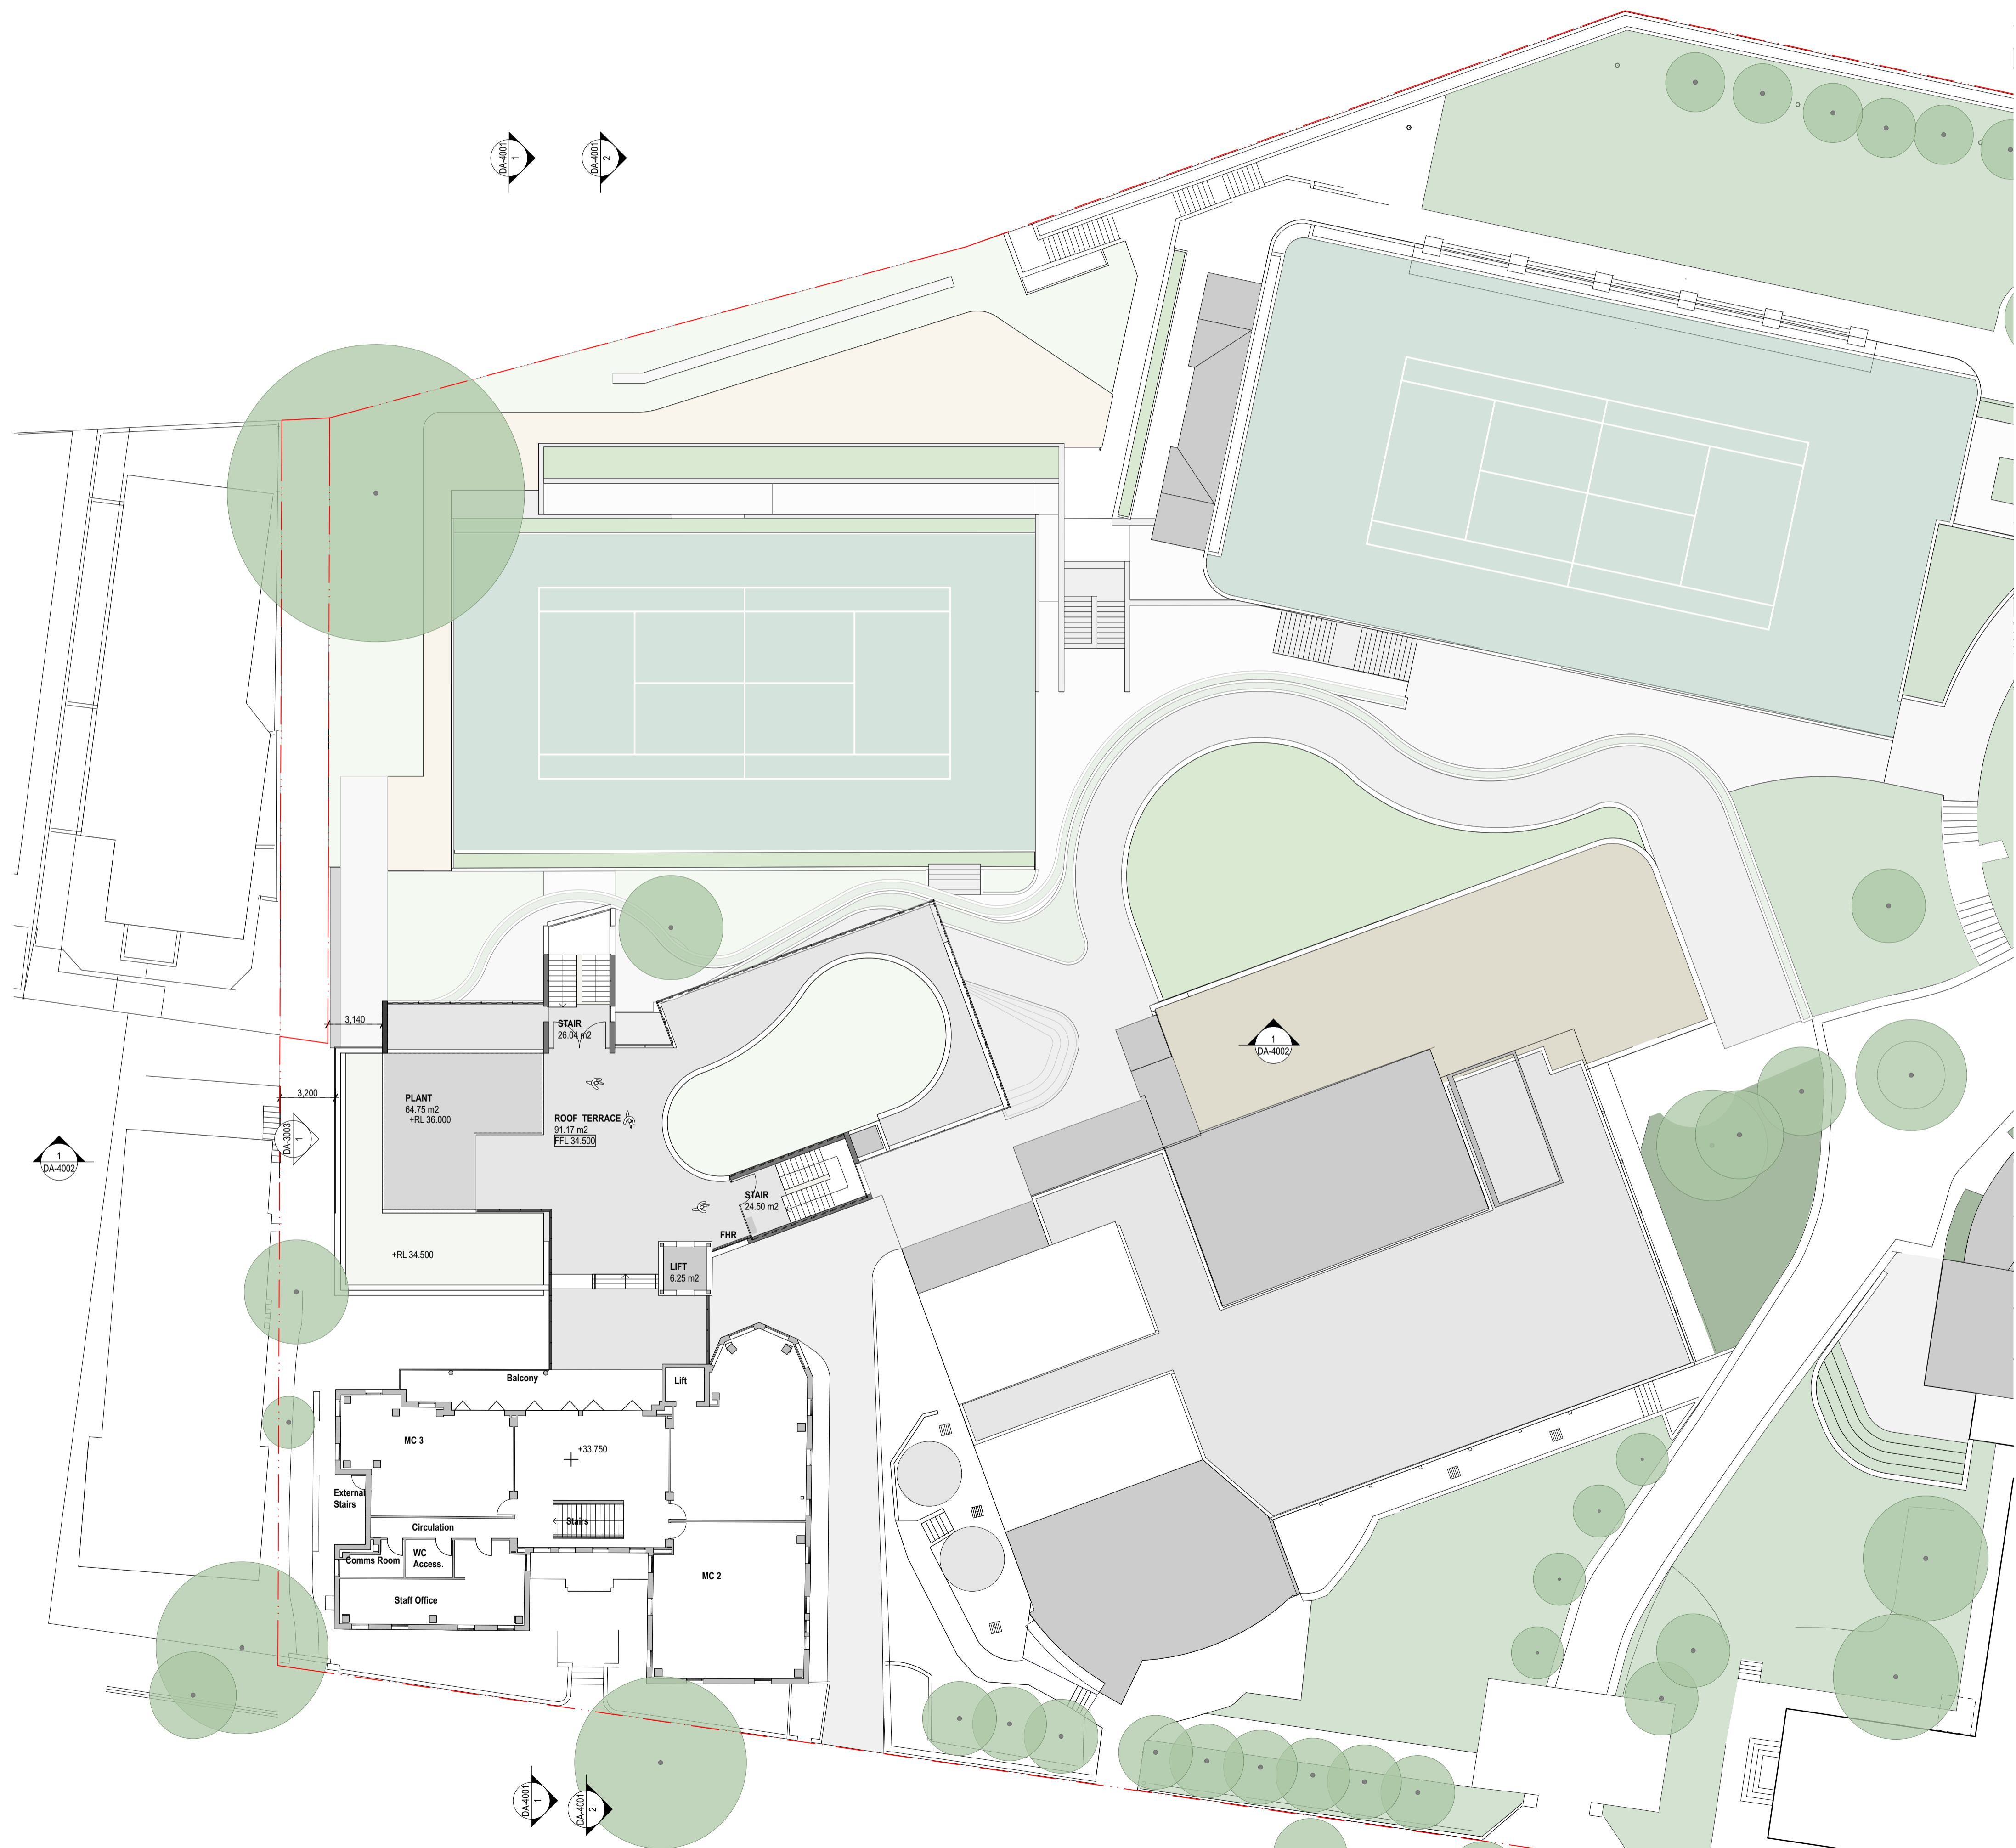

Western Precinct Plan

Level G

Learning Hub

Roof - Outdoor Terrace

Marian Centre

Level 1

Junior School

Roof

GENERAL NOTES
 ALL DIMENSIONS AND EXISTING CONDITIONS SHALL BE CHECKED AND VERIFIED BY THE CONTRACTOR BEFORE PROCEEDING WITH THE WORK
 ALL LEVELS RELATIVE TO AUSTRALIAN HEIGHT DATUM
 DO NOT SCALE DRAWINGS
 USE FIGURED DIMENSIONS ONLY

Legend
 Site Boundary

PROPOSED WORKS AND REFURBISHMENT

- Circulation
- Open Collaboration
- Amenities
- PDHPE
- Store
- Food Technology
- Staff
- Learning Studio
- Outdoor Learning

Proposed Demolition
 Proposed New Build