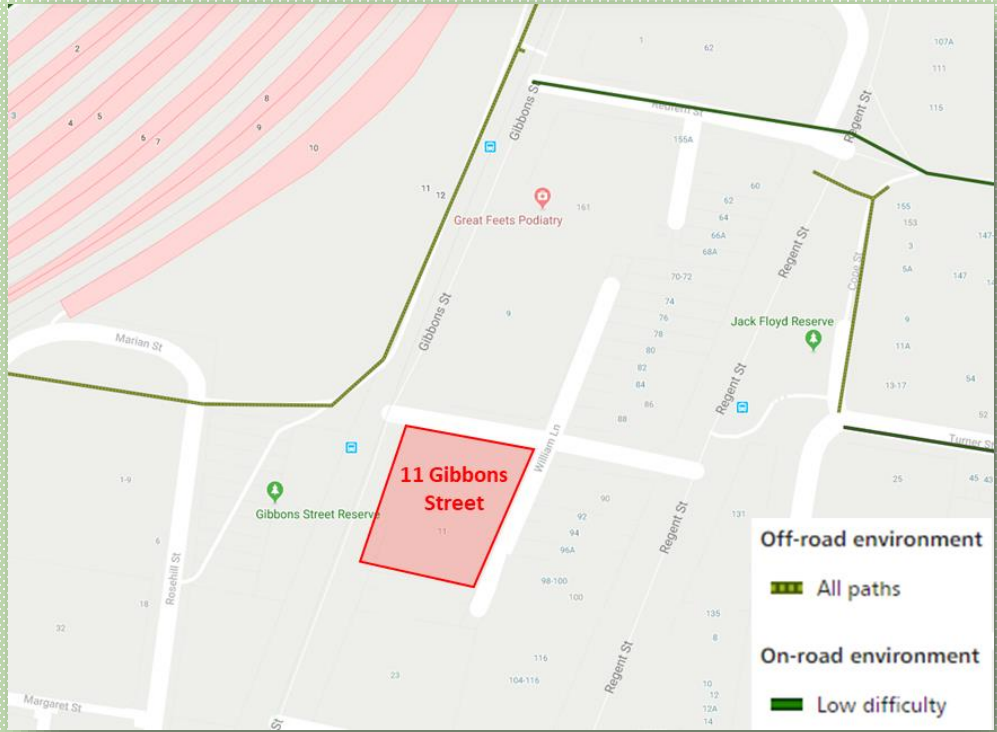

# 3 minutes walk to/from Refern Train Station via Gibbons Street

Train Station opposite Redfern Police Station

Access to T1, T2 T3, T4, T7 and T8 train lines

Bicycle and Car parking available at station

Train timetables and routes info at [transportnsw.info/routes/train](http://transportnsw.info/routes/train)

# Bus stops on Gibbons and Regent Street

Nearby bus stops within 4 min walking distance

Bus shelters available at 2 bus stops

Bus timetable and route info available at [transportnsw.info/routes/bus](http://transportnsw.info/routes/bus)

<b>305</b>	Central Railway Square to Stamford Hotel	<b>B</b>	<b>309</b>	Central Railway Square to Port Botany Depot	<b>B</b>
<b>308</b>	City Gresham St to Marrickville Metro via Redfern	<b>B</b>	<b>310</b>	Central Railway Square to Eastgardens via Botany Rd	<b>B</b>

[rms.nsw.gov.au/maps/cycleway\\_finder](http://rms.nsw.gov.au/maps/cycleway_finder)

GOGET car share spot present on Marian Street

Toyoto Corolla, 5 seats, bluetooth functions available

GoGet booking can be made via  
website [www.goget.com.au](http://www.goget.com.au)  
contact # 1300 769 389