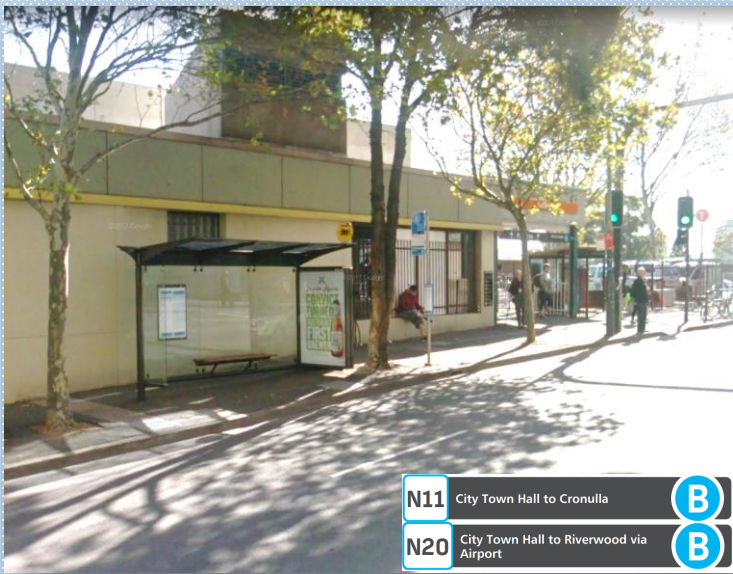

# 3 minutes walk to/from Refern Train Station via Gibbons Street

Train Station opposite Redfern Police Station

Access to T1, T2 T3, T4, T7 and T8 train lines

Bicycle and Car parking available at station

Train timetables and routes info at [transportnsw.info/routes/train](http://transportnsw.info/routes/train)

**T4** *Eastern Suburbs & Illawarra Line*  
Eastern Suburbs  
Illawarra  
Cronulla

**T7** *Olympic Park Line*  
Olympic Park  
Lidcombe

**T8** *Airport & South Line*  
Airport  
South  
City

# Bus stops on Gibbons and Regent Street

Nearby bus stops within 4 min walking distance

Bus shelters available at 2 bus stops

Bus timetable and route info available at [transportnsw.info/routes/bus](http://transportnsw.info/routes/bus)

<b>N11</b>	City Town Hall to Cronulla	<b>B</b>
<b>N20</b>	City Town Hall to Riverwood via Airport	<b>B</b>

<b>305</b>	Central Railway Square to Stamford Hotel	<b>B</b>
<b>308</b>	City Gresham St to Marrickville Metro via Redfern	<b>B</b>
<b>309</b>	Central Railway Square to Port Botany Depot	<b>B</b>
<b>310</b>	Central Railway Square to Eastgardens via Botany Rd	<b>B</b>
<b>L09</b>	PrePay Only - Redfern to Port Botany (Limited Stops)	<b>B</b>
<b>N11</b>	City Town Hall to Cronulla	<b>B</b>
<b>N20</b>	City Town Hall to Riverwood via Airport	<b>B</b>