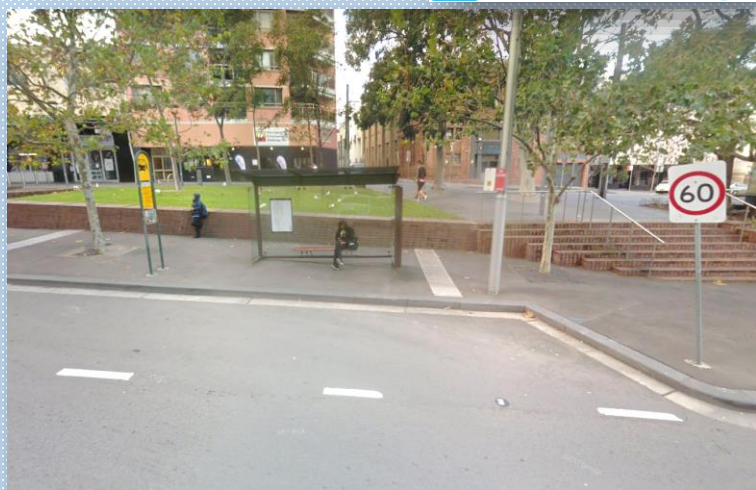

Bus stops on Gibbons and Regent Street

Nearby bus stops within 4 min walking distance

Bus shelters available at 2 bus stops

Bus timetable and route info available at transportnsw.info/routes/bus

N11	City Town Hall to Cronulla	B
N20	City Town Hall to Riverwood via Airport	B

305	Central Railway Square to Stamford Hotel	B
308	City Gresham St to Marrickville Metro via Redfern	B
309	Central Railway Square to Port Botany Depot	B
310	Central Railway Square to Eastgardens via Botany Rd	B
L09	PrePay Only - Redfern to Port Botany (Limited Stops)	B
N11	City Town Hall to Cronulla	B
N20	City Town Hall to Riverwood via Airport	B

305	Central Railway Square to Stamford Hotel	B	309	Central Railway Square to Port Botany Depot	B
308	City Gresham St to Marrickville Metro via Redfern	B	310	Central Railway Square to Eastgardens via Botany Rd	B