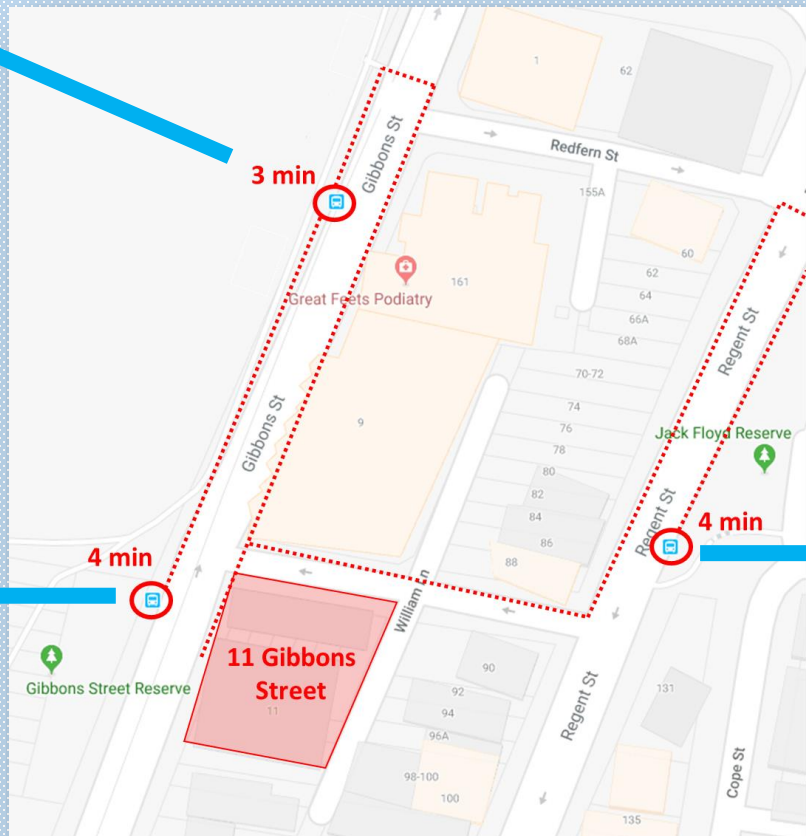

# 3 minutes walk to/from Refern Train Station via Gibbons Street

Train Station opposite Redfern Police Station

Access to T1, T2 T3, T4, T7 and T8 train lines

Bicycle and Car parking available at station

Train timetables and routes info at [transportnsw.info/routes/train](http://transportnsw.info/routes/train)

# Bus stops on Gibbons and Regent Street

Nearby bus stops within 4 min walking distance

Bus shelters available at 2 bus stops

Bus timetable and route info available at [transportnsw.info/routes/bus](http://transportnsw.info/routes/bus)

<b>N11</b>	City Town Hall to Cronulla	<b>B</b>
<b>N20</b>	City Town Hall to Riverwood via Airport	<b>B</b>

<b>305</b>	Central Railway Square to Stamford Hotel	<b>B</b>
<b>308</b>	City Gresham St to Marrickville Metro via Redfern	<b>B</b>
<b>309</b>	Central Railway Square to Port Botany Depot	<b>B</b>
<b>310</b>	Central Railway Square to Eastgardens via Botany Rd	<b>B</b>
<b>L09</b>	PrePay Only - Redfern to Port Botany (Limited Stops)	<b>B</b>
<b>N11</b>	City Town Hall to Cronulla	<b>B</b>
<b>N20</b>	City Town Hall to Riverwood via Airport	<b>B</b>

<b>305</b>	Central Railway Square to Stamford Hotel	<b>B</b>	<b>309</b>	Central Railway Square to Port Botany Depot	<b>B</b>
<b>308</b>	City Gresham St to Marrickville Metro via Redfern	<b>B</b>	<b>310</b>	Central Railway Square to Eastgardens via Botany Rd	<b>B</b>