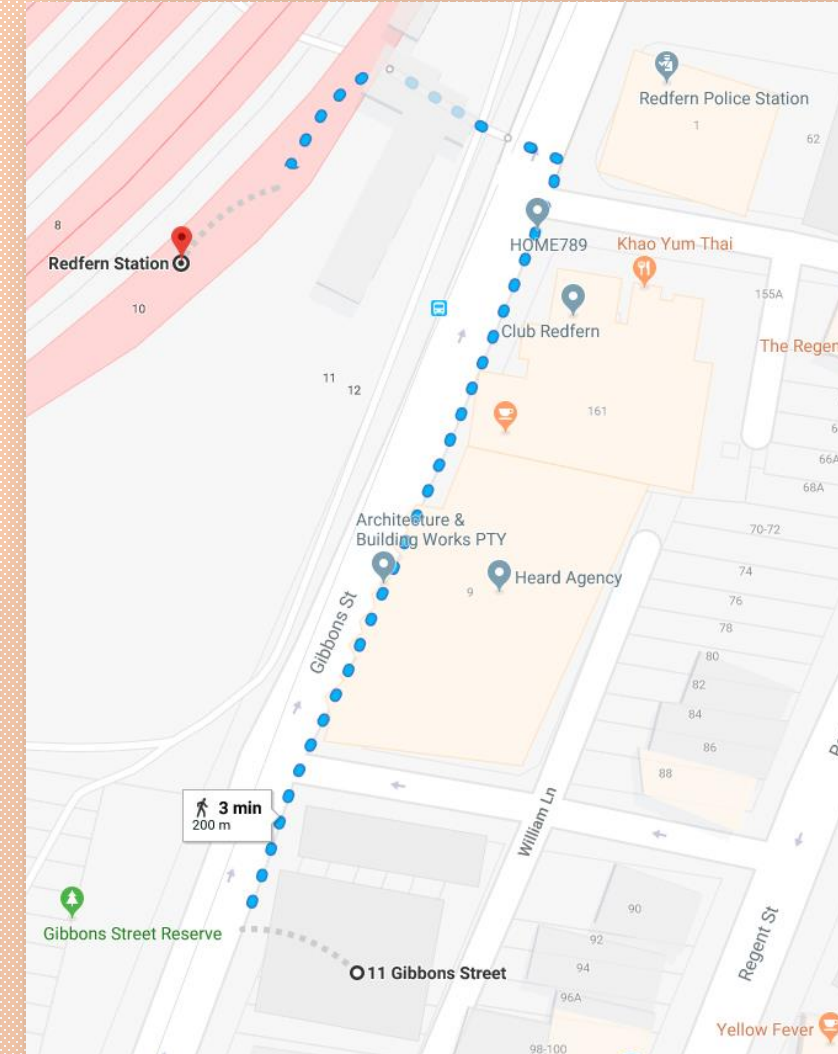

# TRANSPORT ACCESS GUIDE

11 Gibbons Street, Redfern

# 3 minutes walk to/from Refern Train Station via Gibbons Street

Train Station opposite Redfern Police Station

Access to T1, T2 T3, T4, T7 and T8 train lines

Bicycle and Car parking available at station

Train timetables and routes info at [transportnsw.info/routes/train](http://transportnsw.info/routes/train)

# Bus stops on Gibbons and Regent Street

Nearby bus stops within 4 min walking distance

Bus shelters available at 2 bus stops

Bus timetable and route info available at [transportnsw.info/routes/bus](http://transportnsw.info/routes/bus)

[rms.nsw.gov.au/maps/cycleway\\_finder](http://rms.nsw.gov.au/maps/cycleway_finder)

GOGET car share spot present on Marian Street

Toyoto Corolla, 5 seats, bluetooth functions available

GoGet booking can be made via  
website [www.goget.com.au](http://www.goget.com.au)  
contact # 1300 769 389