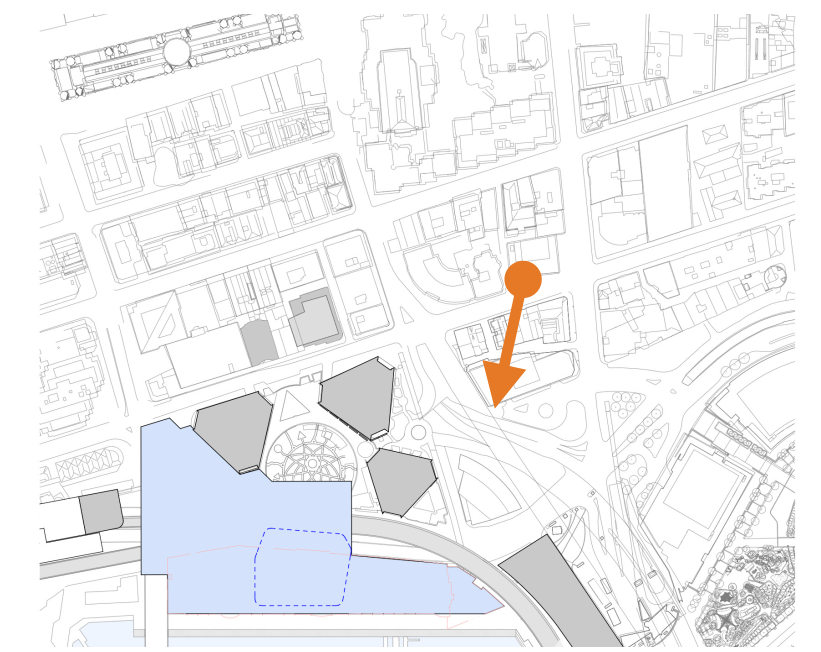

Private View Sharing

60 Bathurst St

VIA Model 02

60m max dimension from south