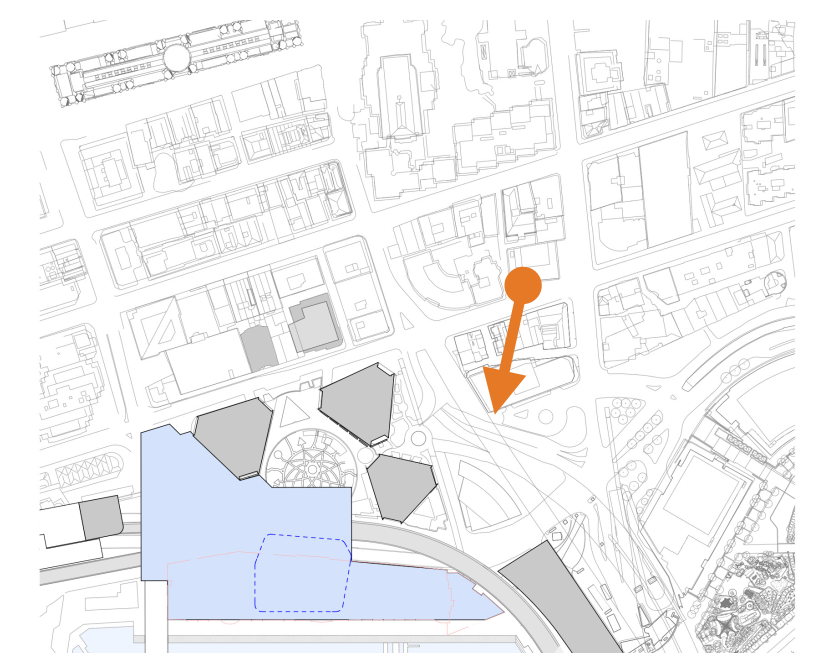

Private View Sharing

60 Bathurst St

Revised Envelope