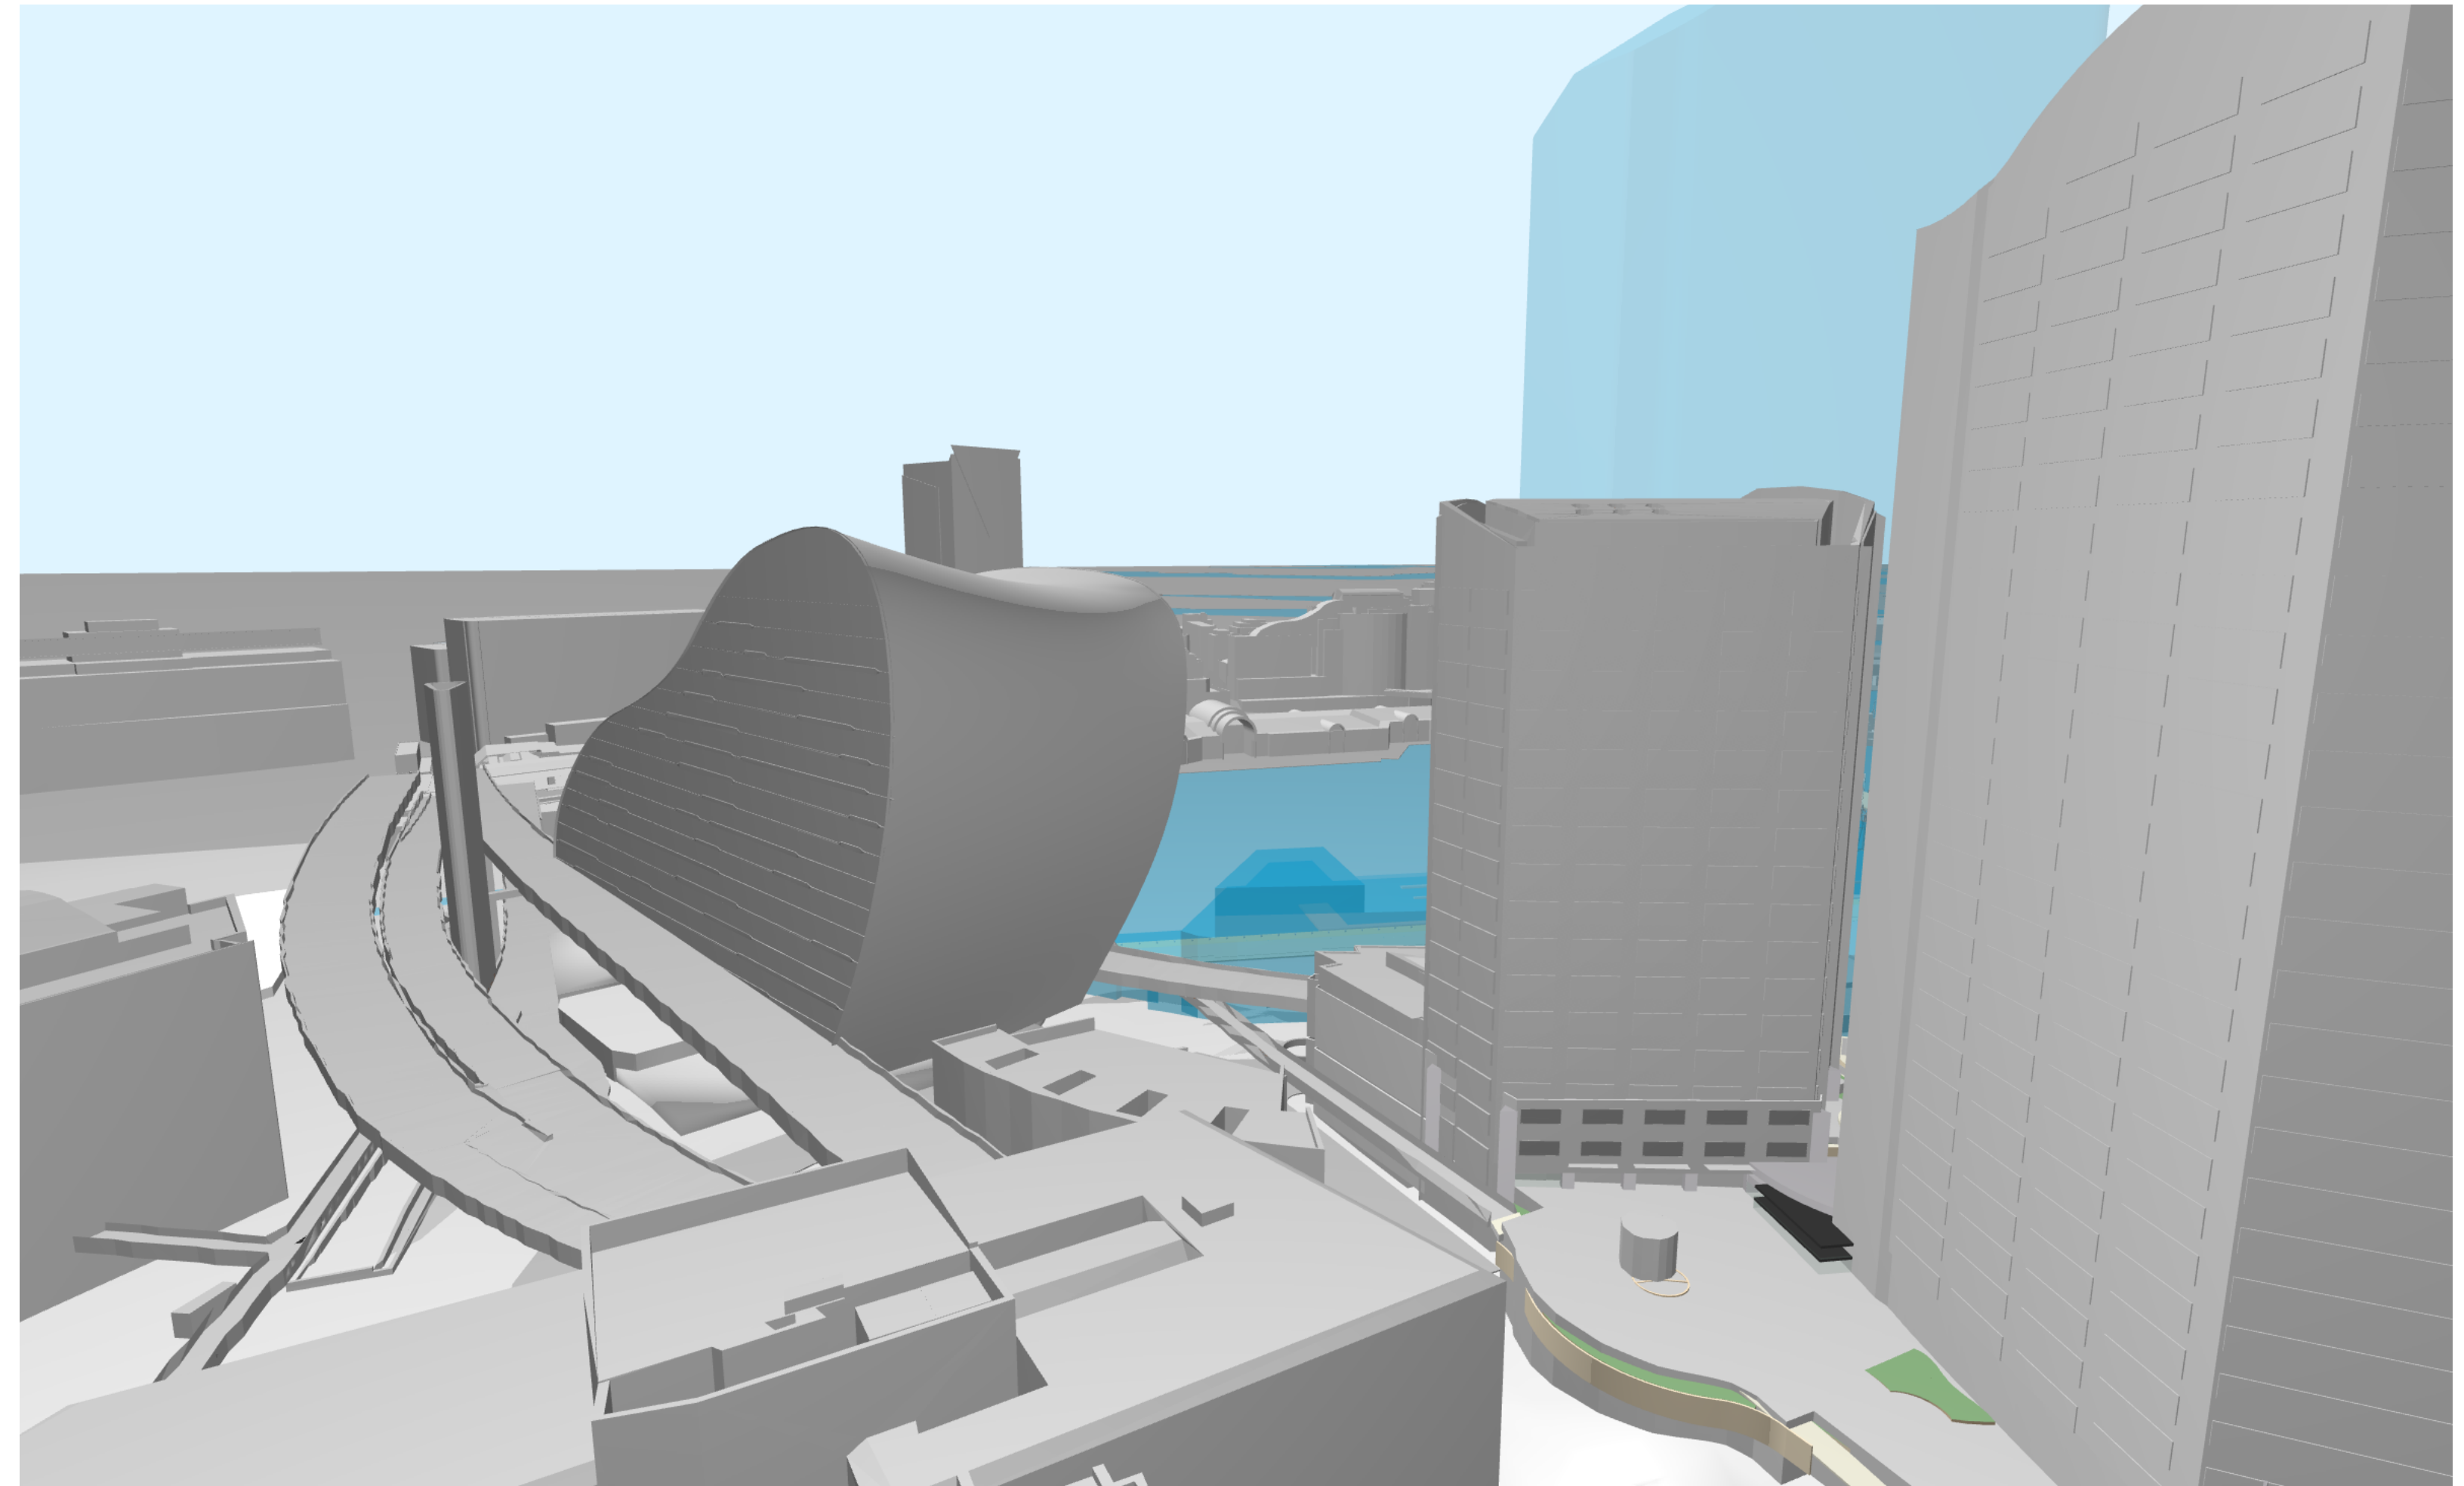

Private View Sharing

60 Bathurst St

Revised Envelope