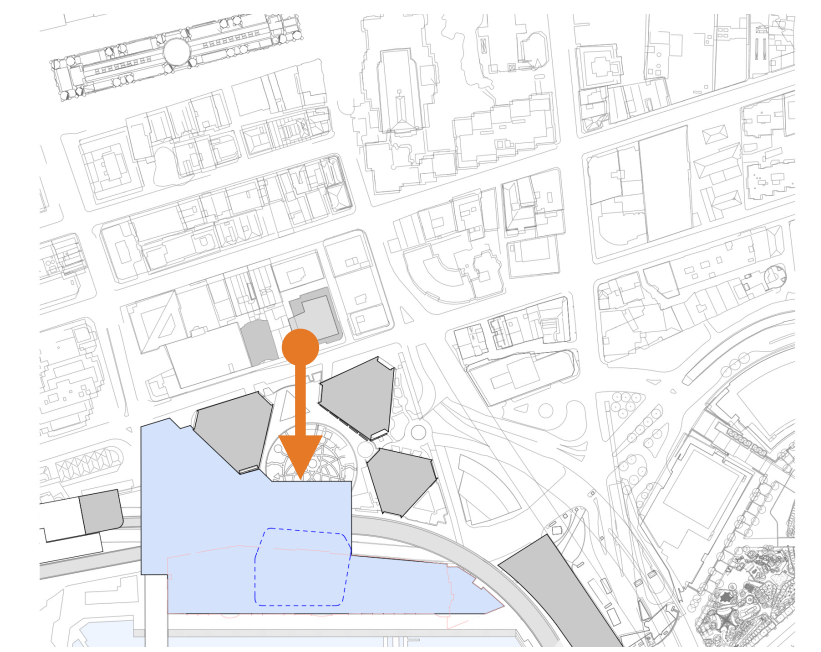

## View Locations

**Meriton  
234 Sussex St**

**Approved DA  
60 Bathurst St**

**Millenium Towers  
289 Sussex St**

Private 3D Views are model approximations.  
Existing city context based on model provided by AAM.

# Private View Impact

Meriton, 234 Sussex St

**Revised Envelope**

**VIA Model 01**  
60m max dimension from north

**VIA Model 02**  
60m max dimension from south

# Private View Impact

Meriton, 234 Sussex St

**VIA Model 01**

60m max dimension from north