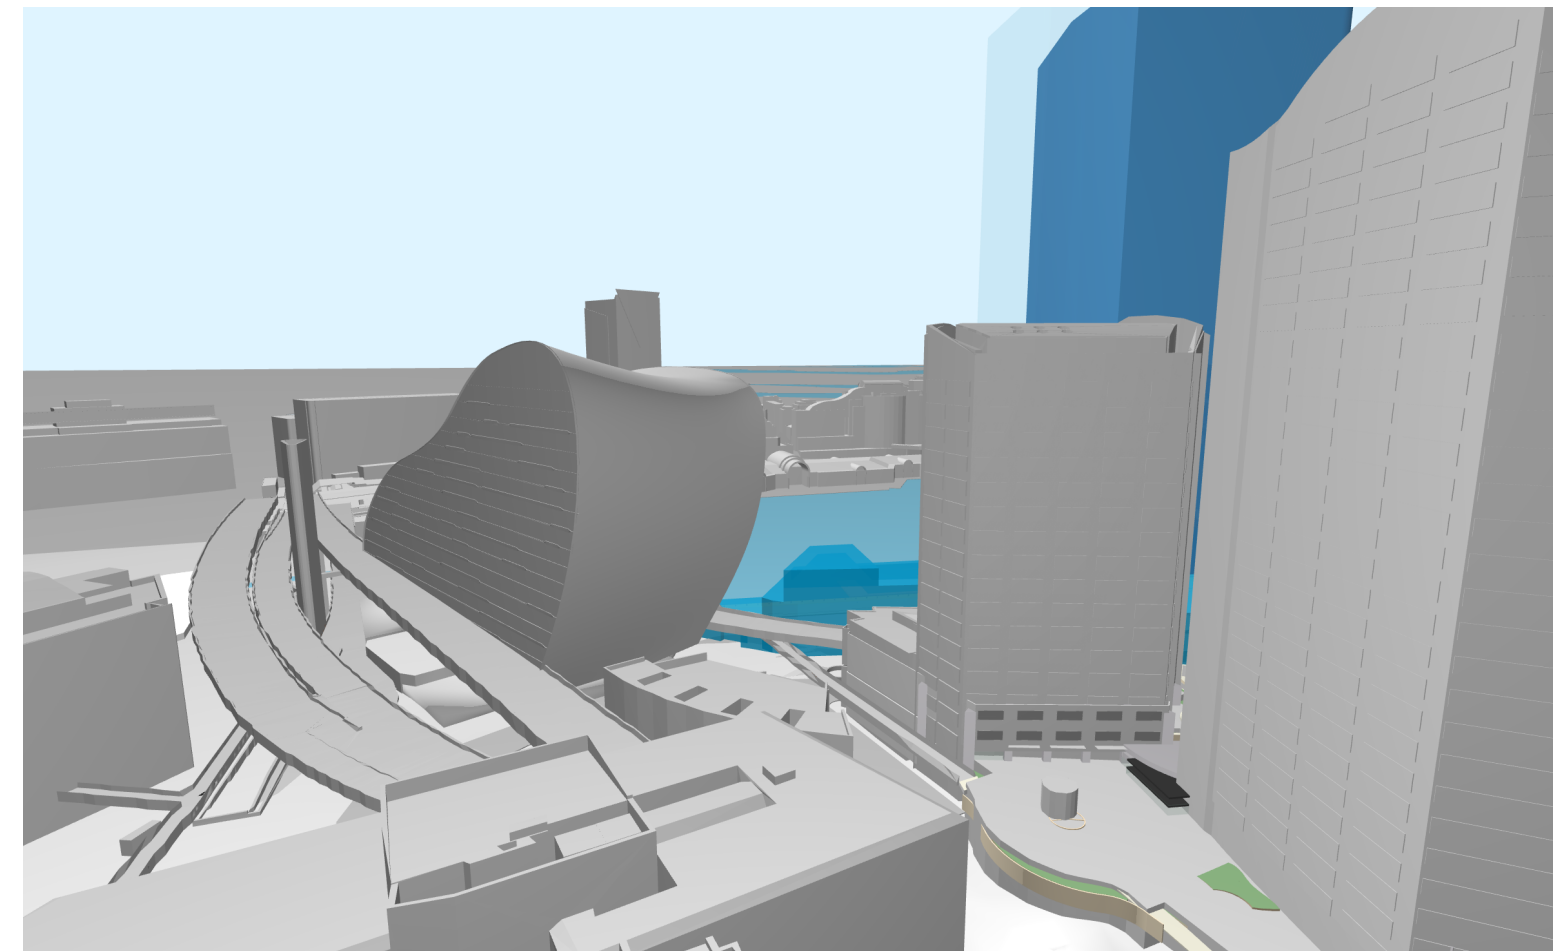

VIA Model 01
60m max dimension from north