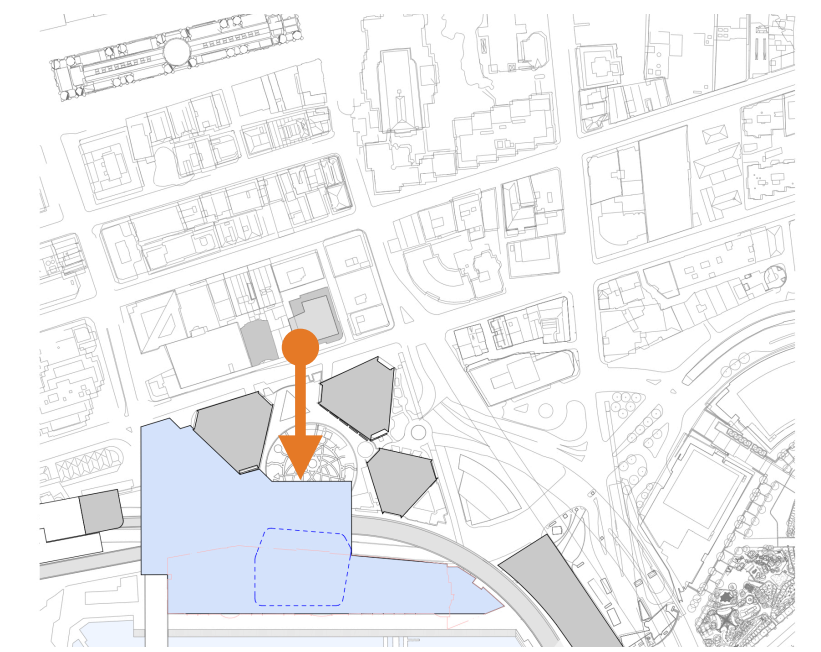

# Private View Impact

Meriton, 234 Sussex St

**VIA Model 01**

60m max dimension from north

# Private View Impact

Meriton, 234 Sussex St

**VIA Model 02**

60m max dimension from south

# Private View Sharing

Millennium Tower, 289 Sussex St

**Revised Envelope**

**VIA Model 01**

60m max dimension from north

**VIA Model 02**

60m max dimension from south