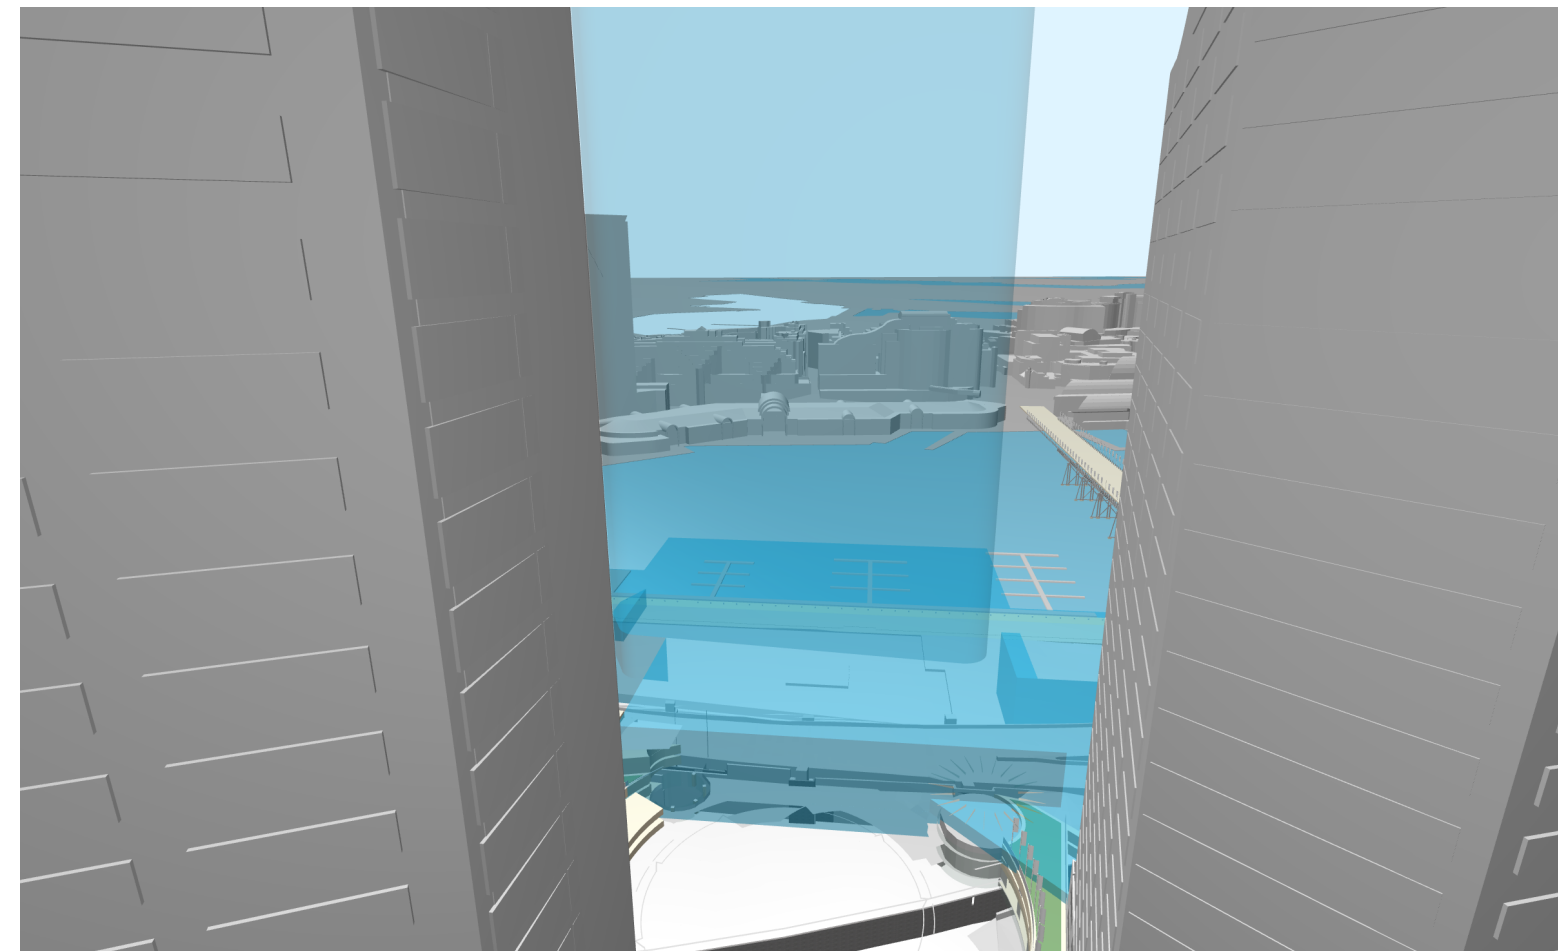

## View Locations

**Meriton  
234 Sussex St**

**Approved DA  
60 Bathurst St**

**Millenium Towers  
289 Sussex St**

Private 3D Views are model approximations.  
Existing city context based on model provided by AAM.

# Private View Impact

Meriton, 234 Sussex St

**Revised Envelope**

**VIA Model 01**  
60m max dimension from north

**VIA Model 02**  
60m max dimension from south

# Private View Impact

Meriton, 234 Sussex St

**VIA Model 01**

60m max dimension from north