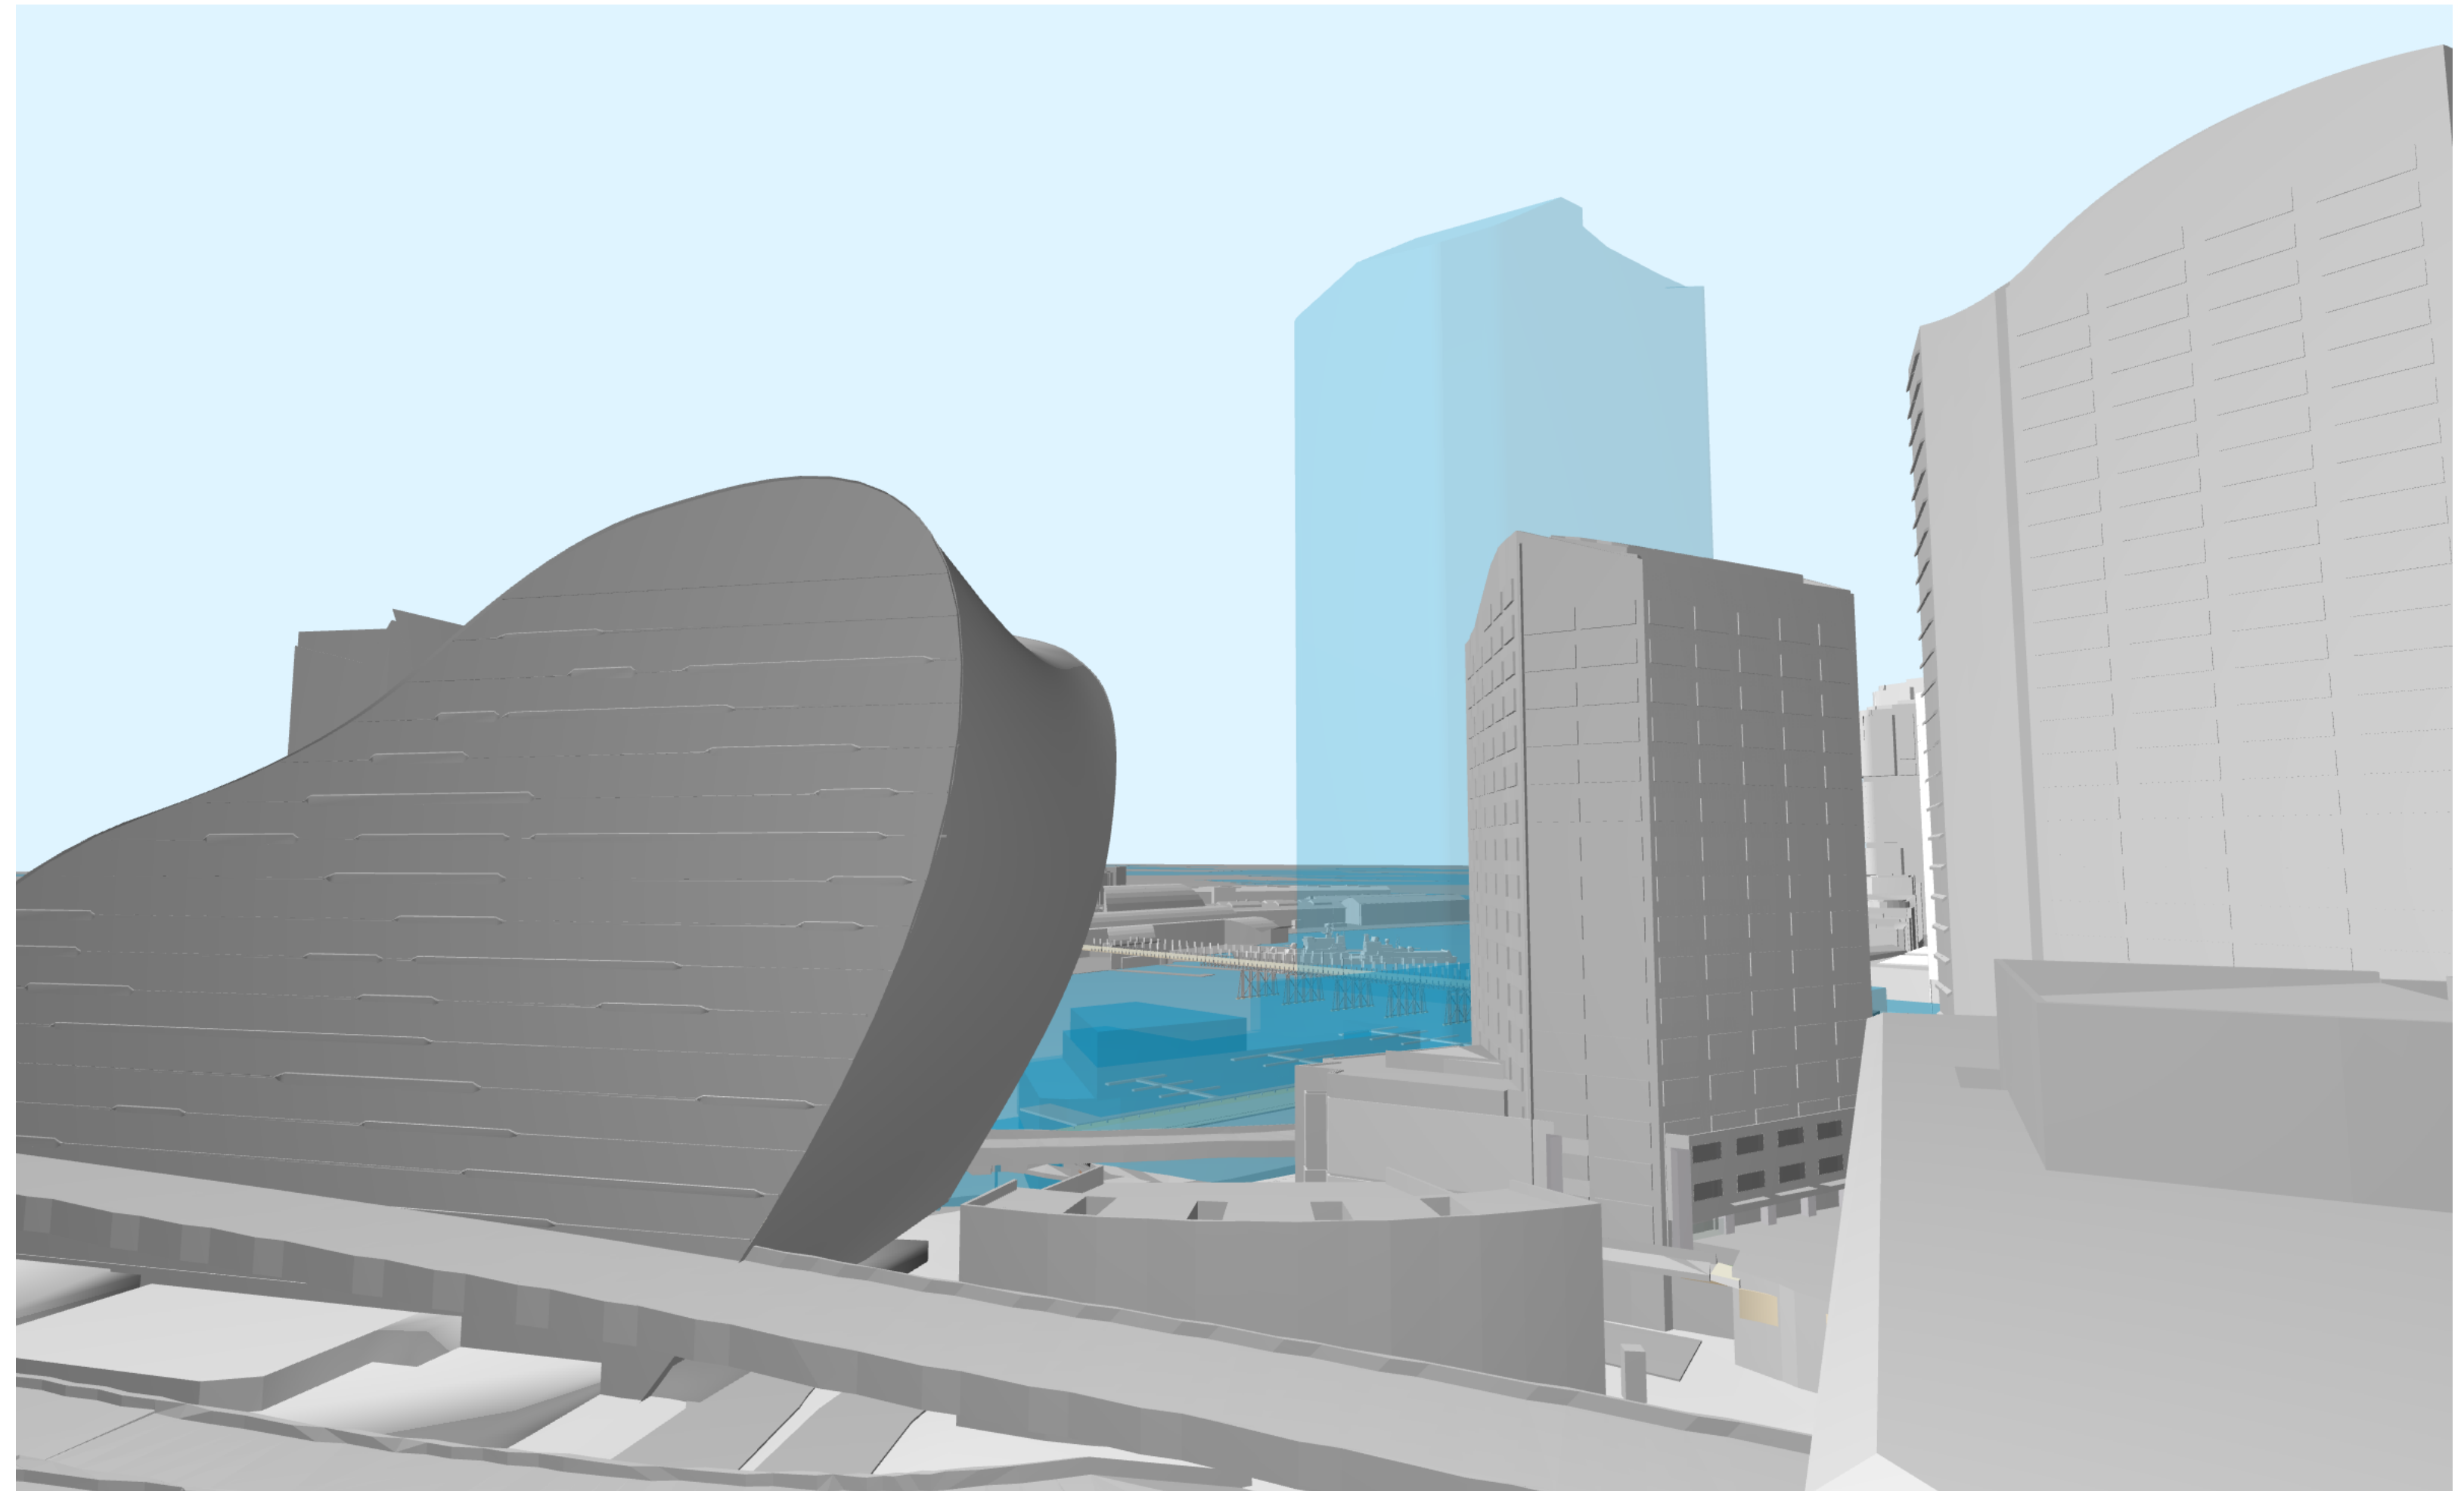

Private View Sharing

Millennium Tower, 289 Sussex St

Revised Envelope