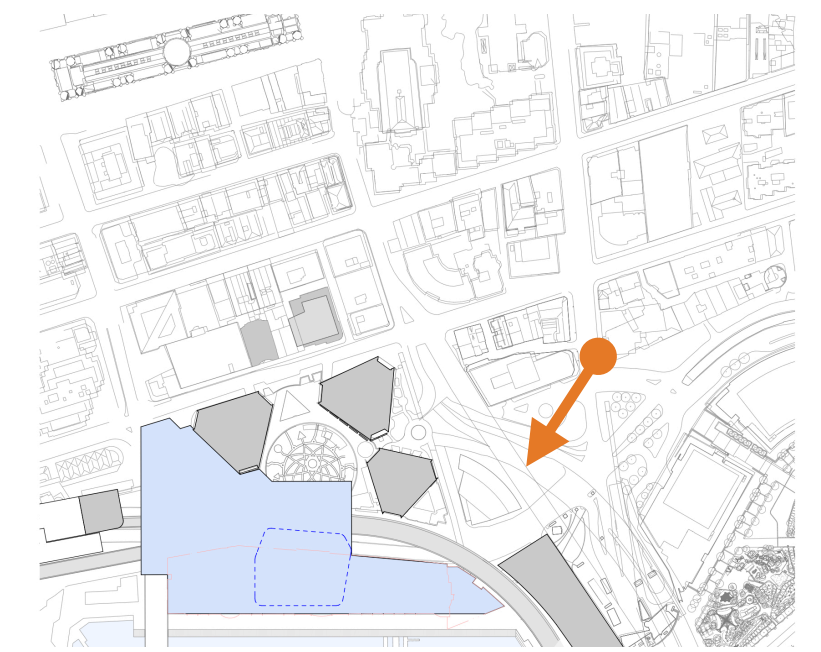

# Private View Sharing

Millennium Tower, 289 Sussex St

**Revised Envelope**

**VIA Model 01**

60m max dimension from north

**VIA Model 02**

60m max dimension from south

# Private View Sharing

Millennium Tower, 289 Sussex St

Revised Envelope

# Private View Sharing

Millennium Tower, 289 Sussex St

**VIA Model 01**

60m max dimension from north

# Private View Sharing

Millennium Tower, 289 Sussex St

**VIA Model 02**

60m max dimension from south