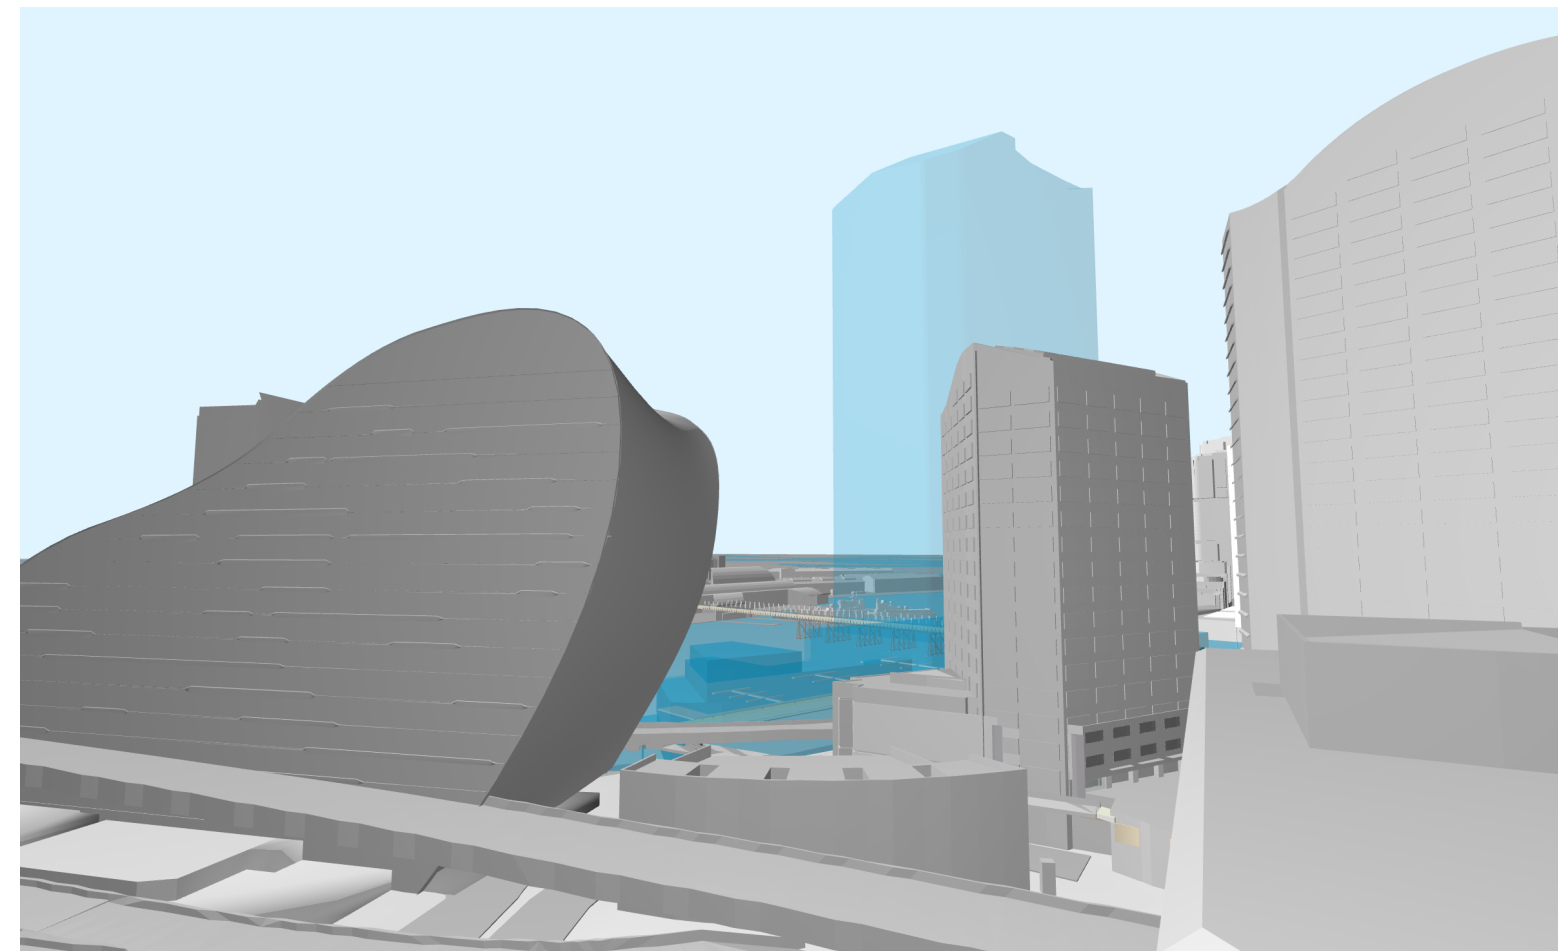

# Private View Sharing

Millennium Tower, 289 Sussex St

**Revised Envelope**

**VIA Model 01**

60m max dimension from north

**VIA Model 02**

60m max dimension from south