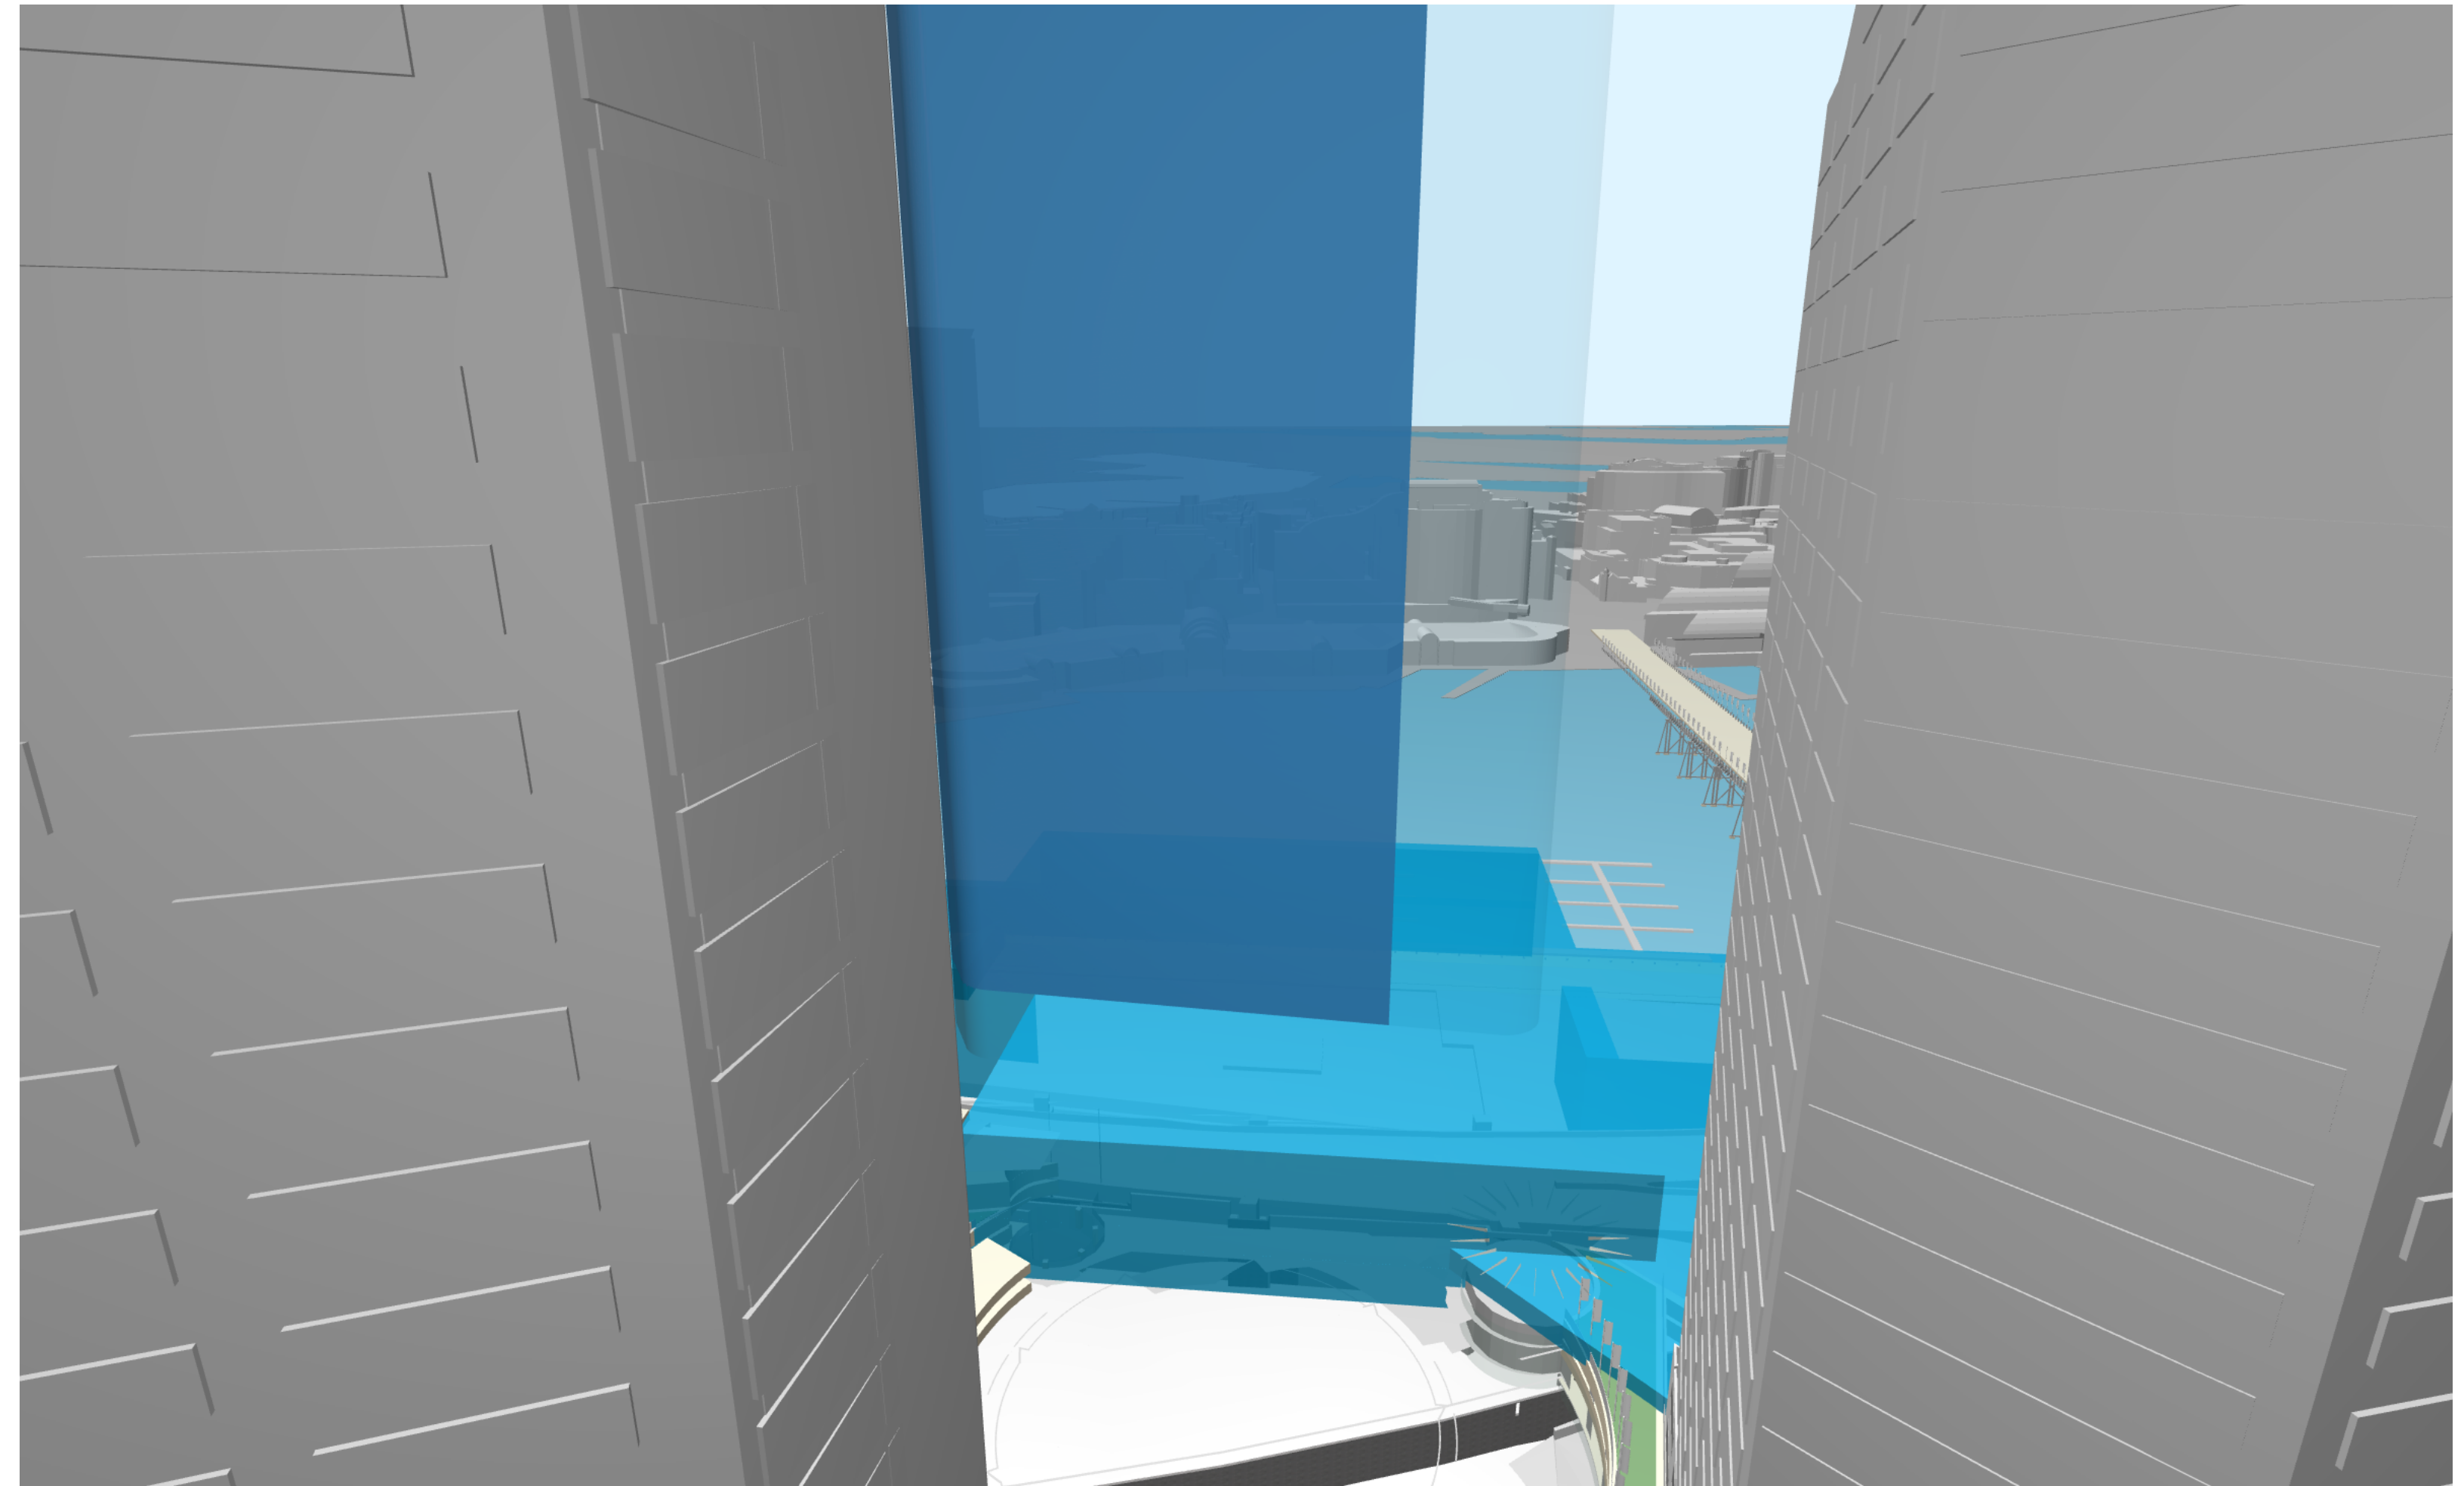

# Private View Impact

Meriton, 234 Sussex St

**VIA Model 01**

60m max dimension from north

# Private View Impact

Meriton, 234 Sussex St

**VIA Model 02**

60m max dimension from south

# Private View Sharing

Millennium Tower, 289 Sussex St

**Revised Envelope**

**VIA Model 01**

60m max dimension from north

**VIA Model 02**

60m max dimension from south

# Private View Sharing

Millennium Tower, 289 Sussex St

**VIA Model 01**

60m max dimension from north