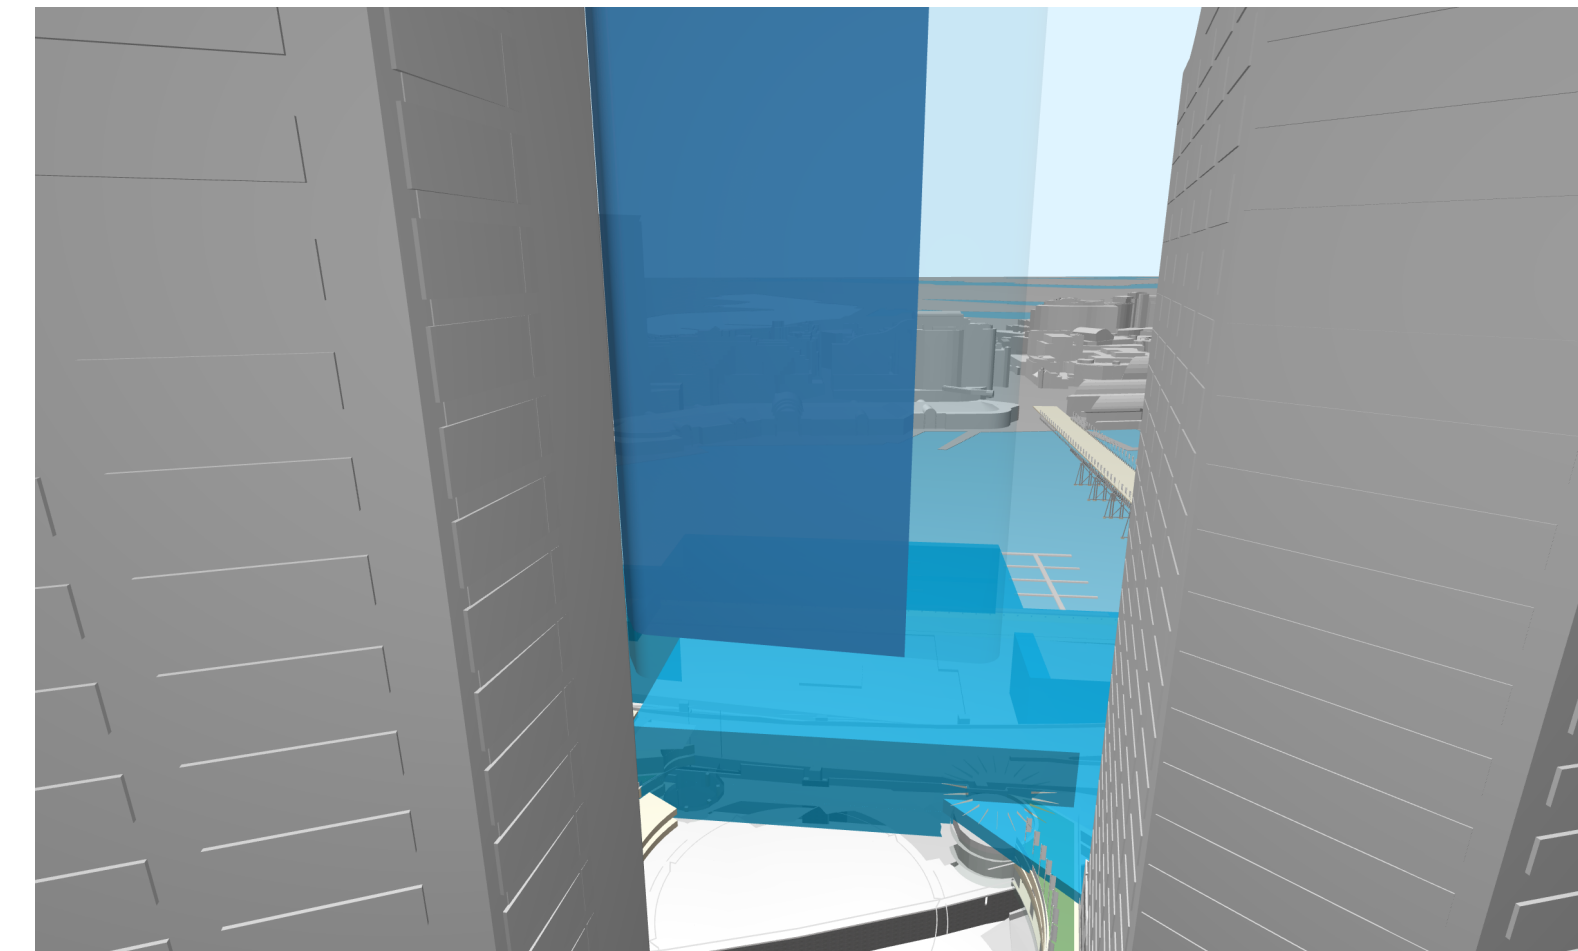

# Private View Impact

Meriton, 234 Sussex St

**Revised Envelope**

**VIA Model 01**  
60m max dimension from north

**VIA Model 02**  
60m max dimension from south