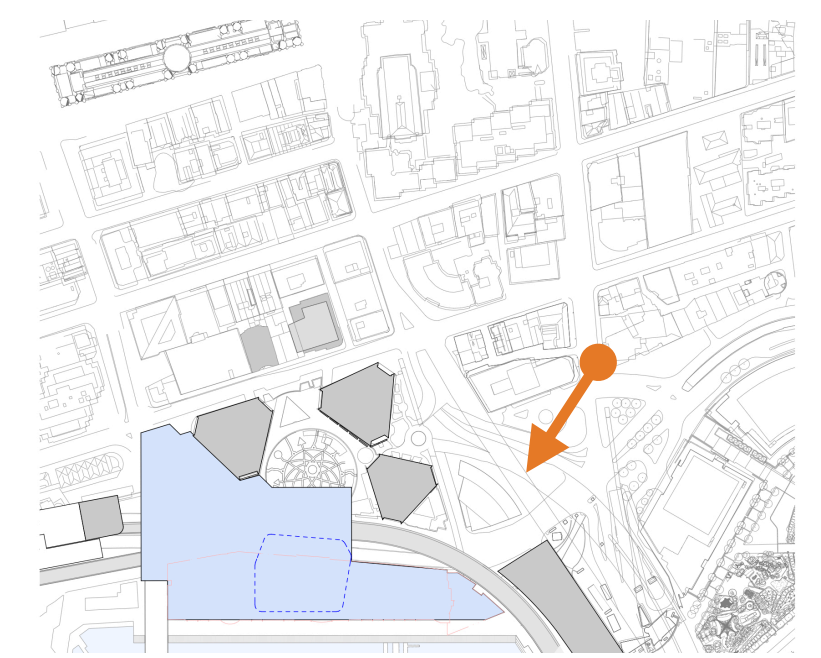

# Private View Sharing

Millennium Tower, 289 Sussex St

**Revised Envelope**

**VIA Model 01**

60m max dimension from north

**VIA Model 02**

60m max dimension from south

# Private View Sharing

Millennium Tower, 289 Sussex St

Revised Envelope

# Private View Sharing

Millennium Tower, 289 Sussex St

**VIA Model 01**

60m max dimension from north