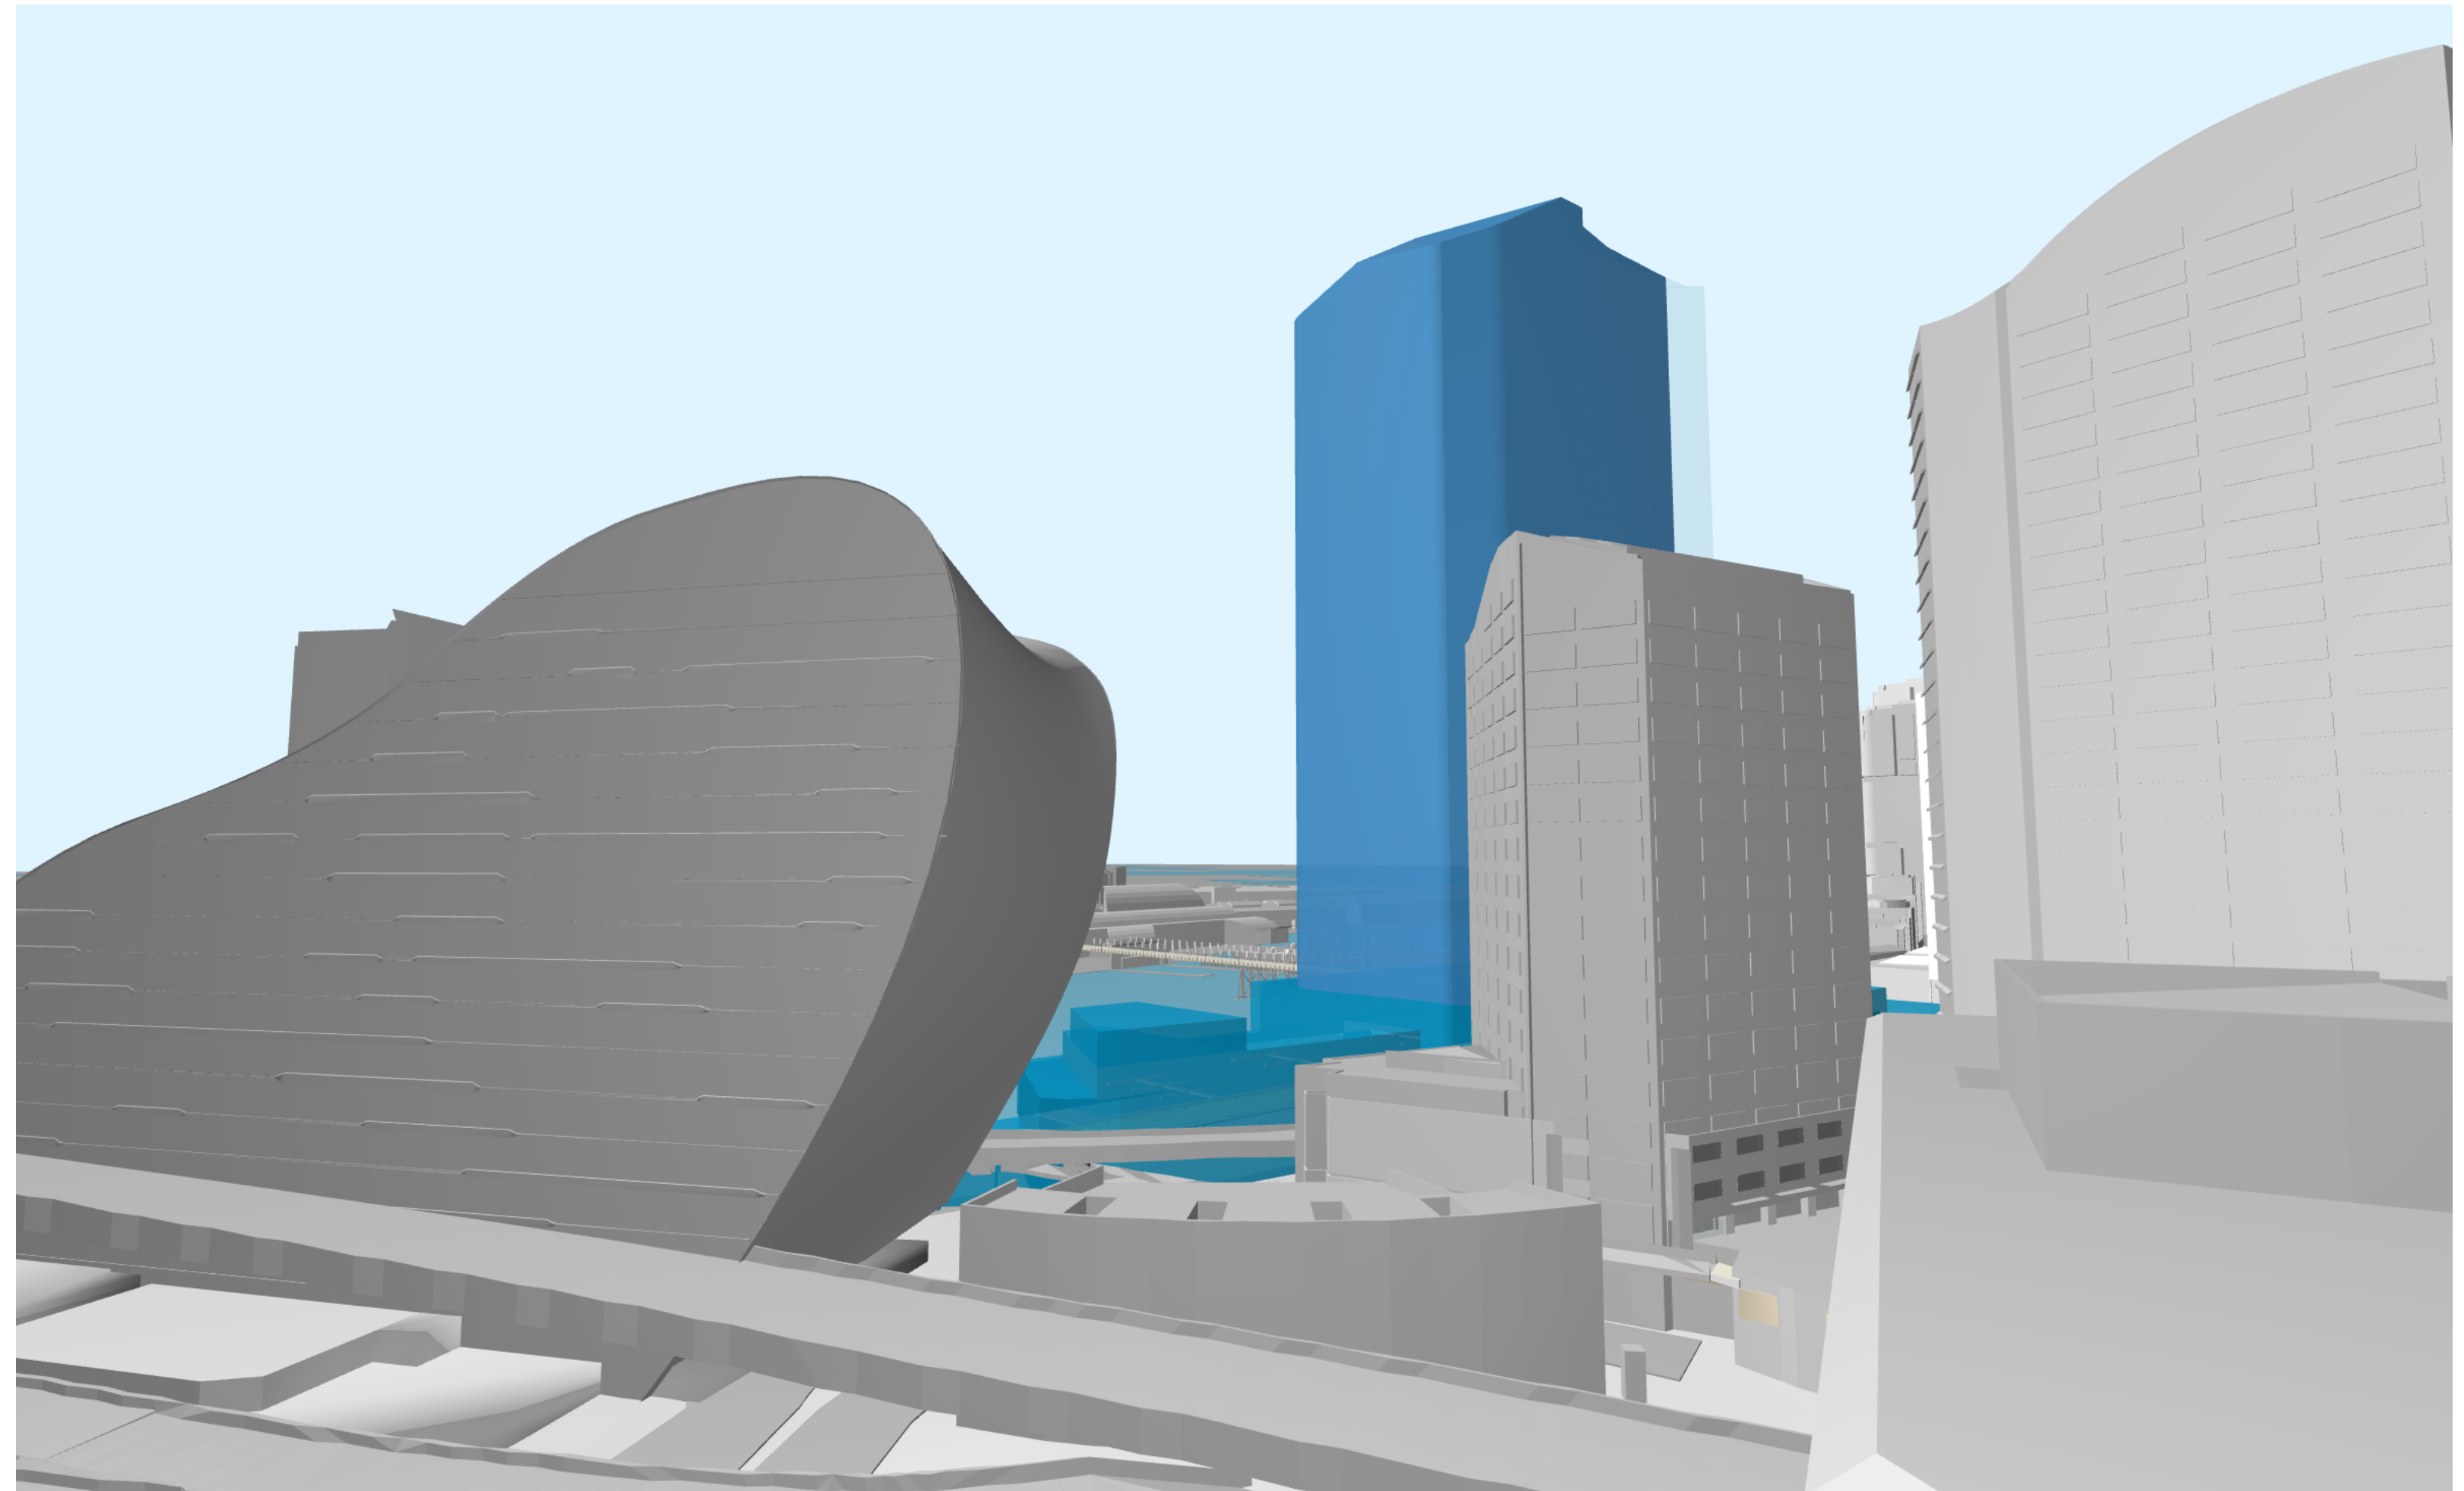

# Private View Sharing

Millennium Tower, 289 Sussex St

**VIA Model 01**

60m max dimension from north

# Private View Sharing

Millennium Tower, 289 Sussex St

**VIA Model 02**

60m max dimension from south