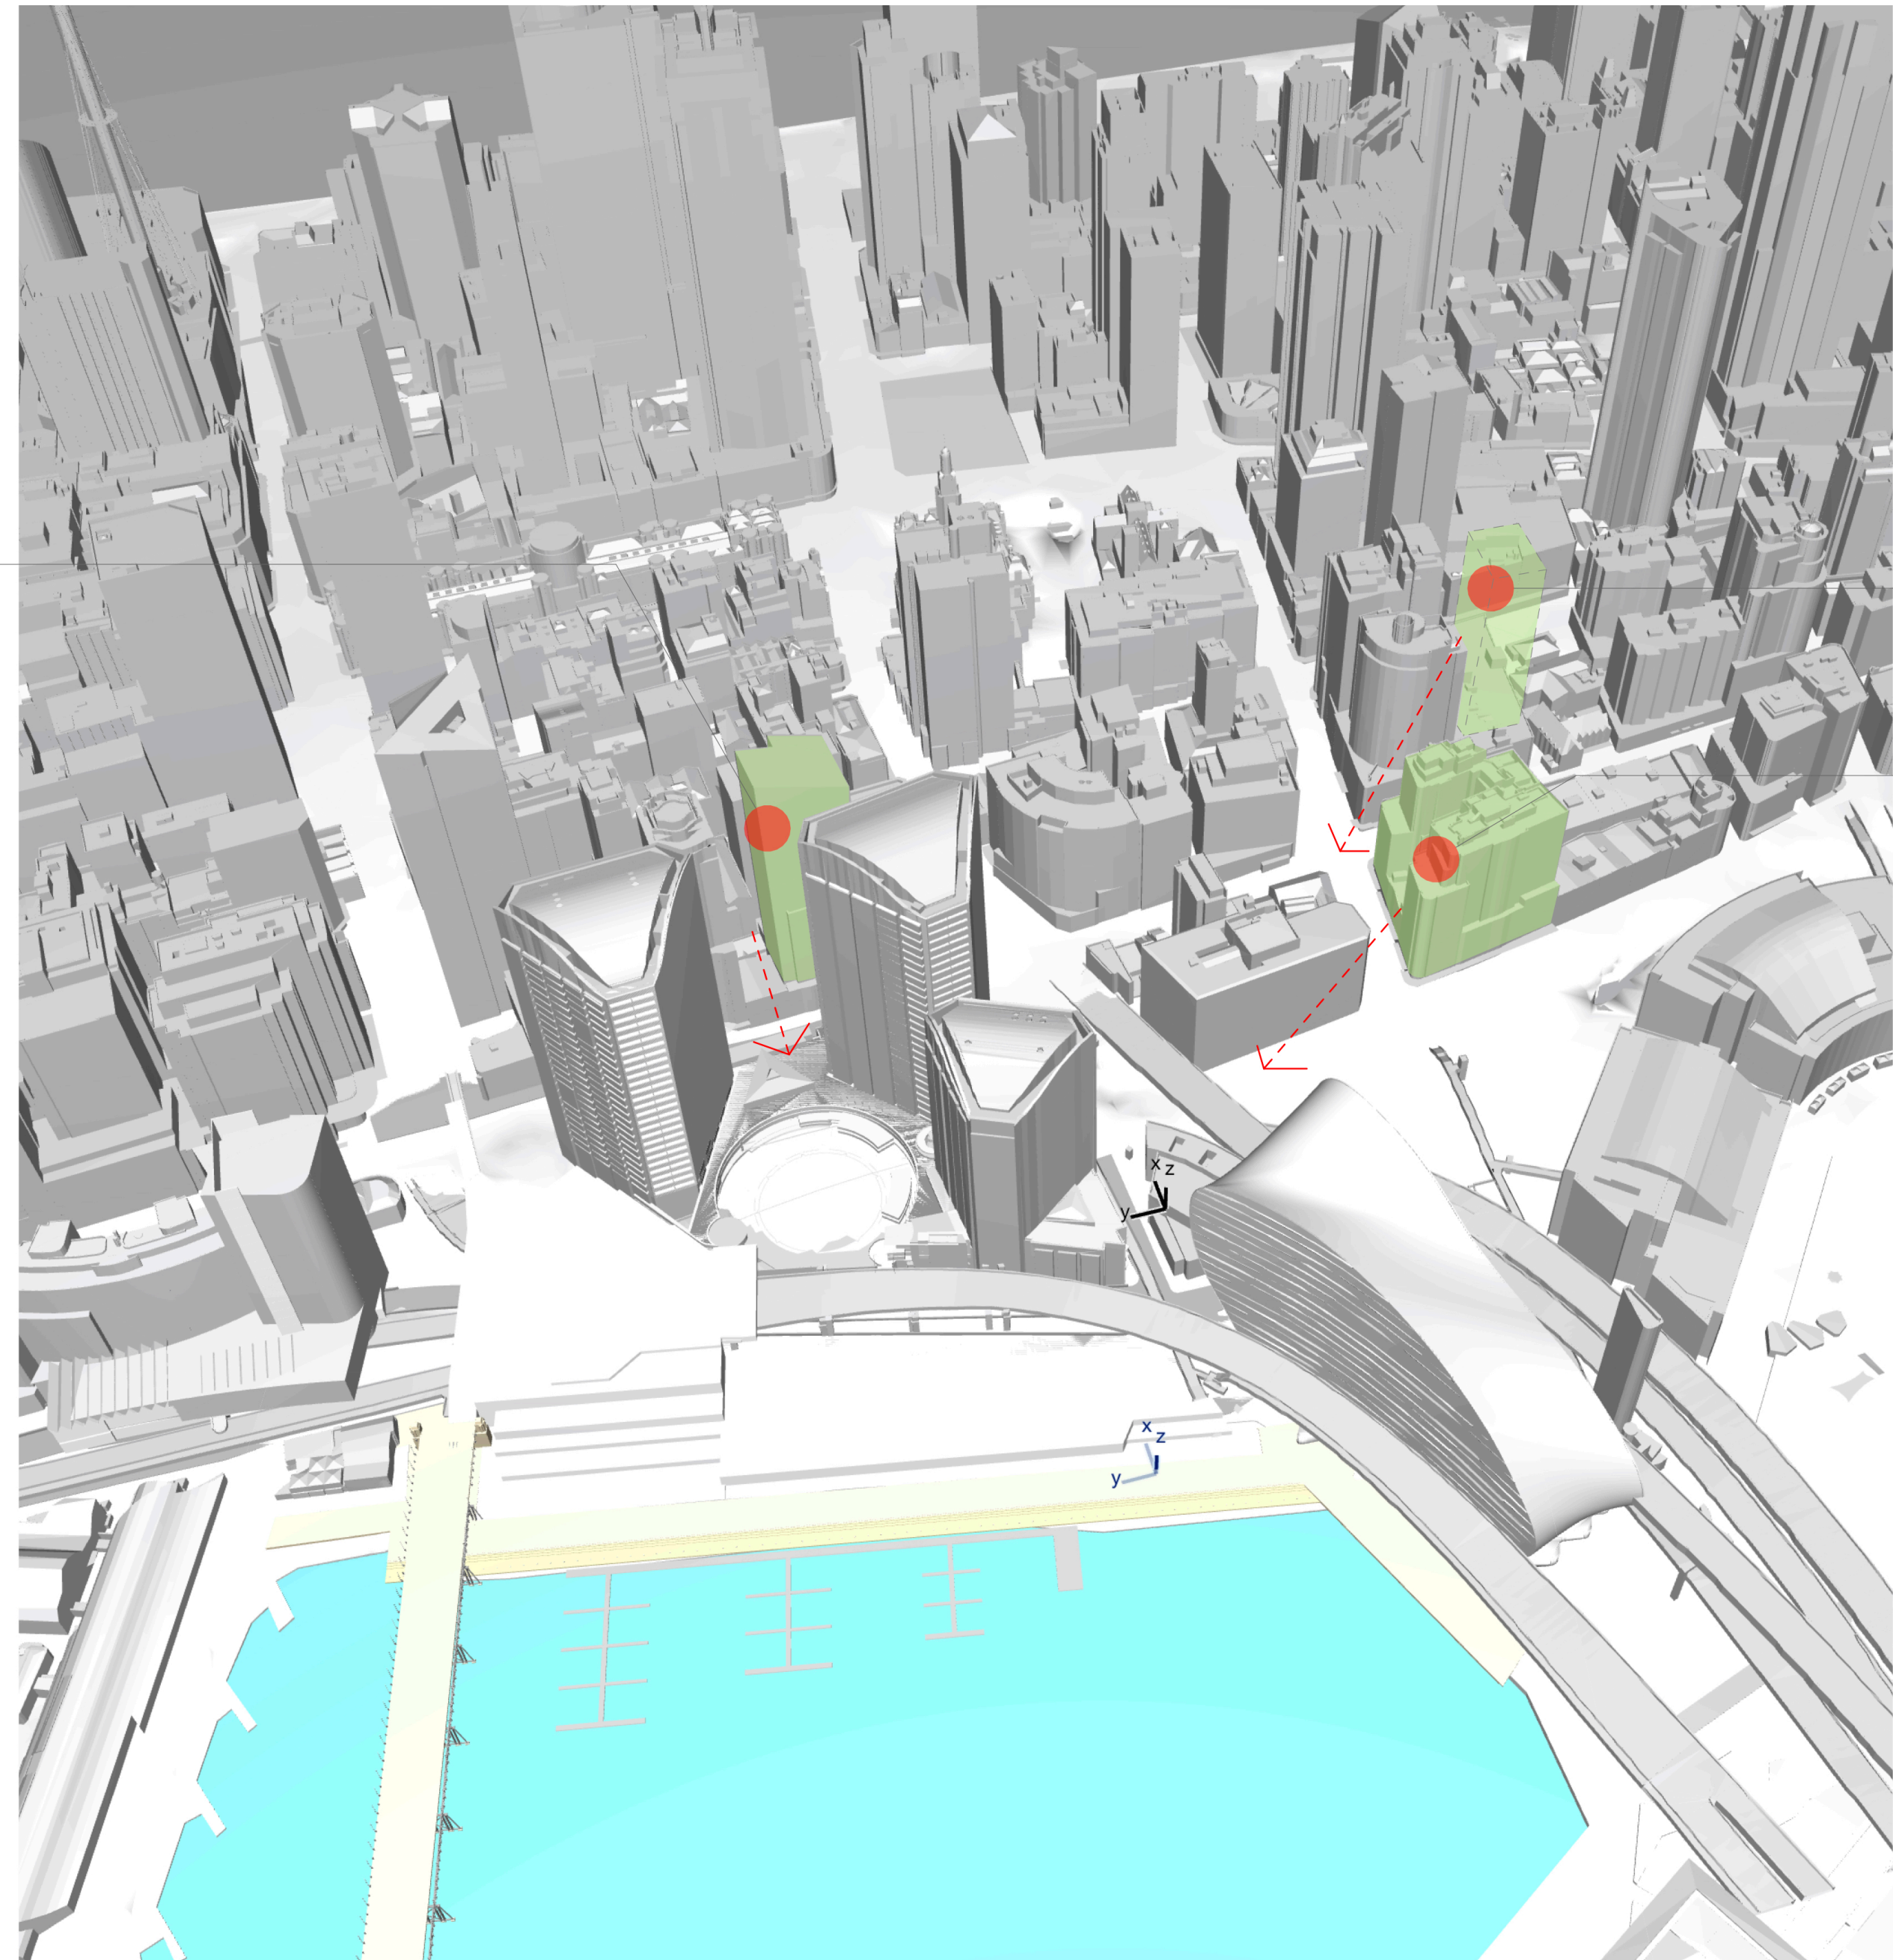

Private View Sharing

View Locations

**Meriton
234 Sussex St**

**Approved DA
60 Bathurst St**

**Millenium Towers
289 Sussex St**

Private 3D Views are model approximations.
Existing city context based on model provided by AAM.