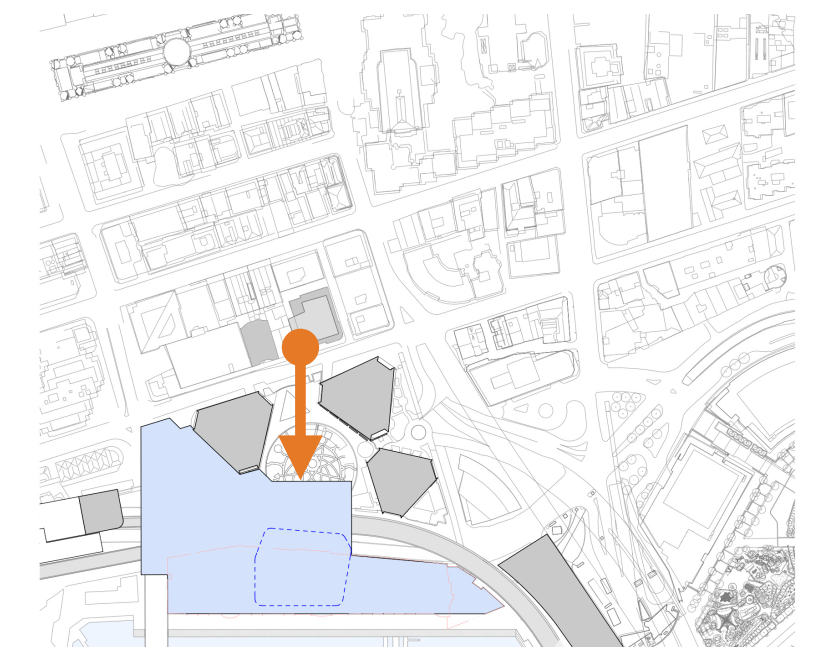

# Private View Impact

Meriton, 234 Sussex St

**Revised Envelope**

**VIA Model 01**  
60m max dimension from north

**VIA Model 02**  
60m max dimension from south

# Private View Impact

Meriton, 234 Sussex St

**VIA Model 01**

60m max dimension from north

# Private View Impact

Meriton, 234 Sussex St

**VIA Model 02**

60m max dimension from south

# Private View Sharing

Millennium Tower, 289 Sussex St

**Revised Envelope**

**VIA Model 01**

60m max dimension from north

**VIA Model 02**

60m max dimension from south