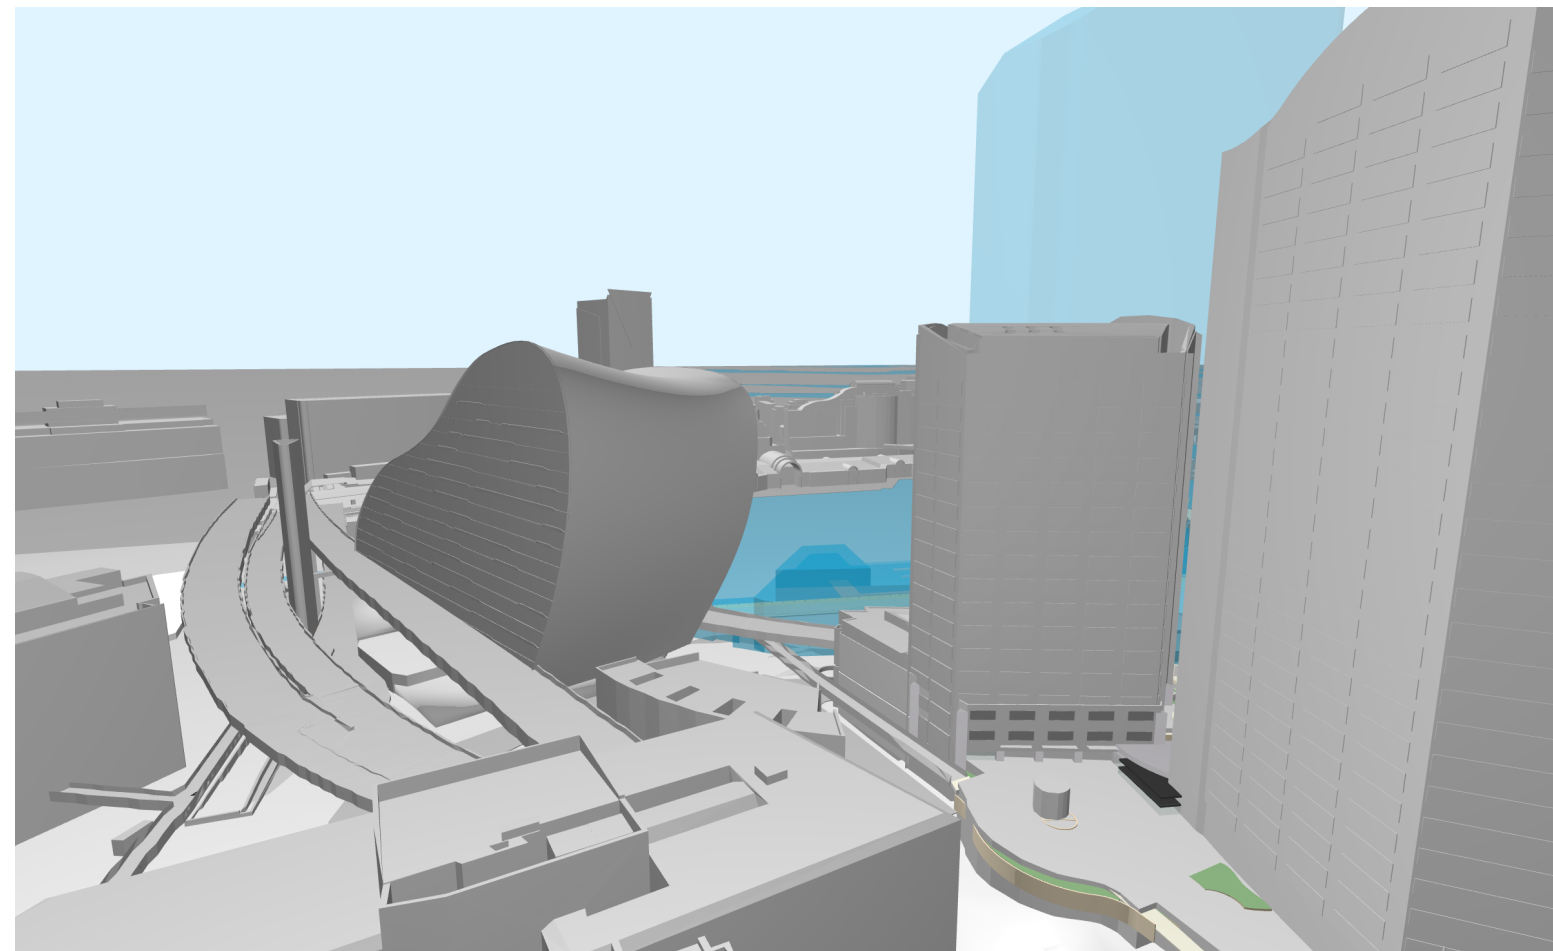

Private View Sharing

60 Bathurst St

Revised Envelope