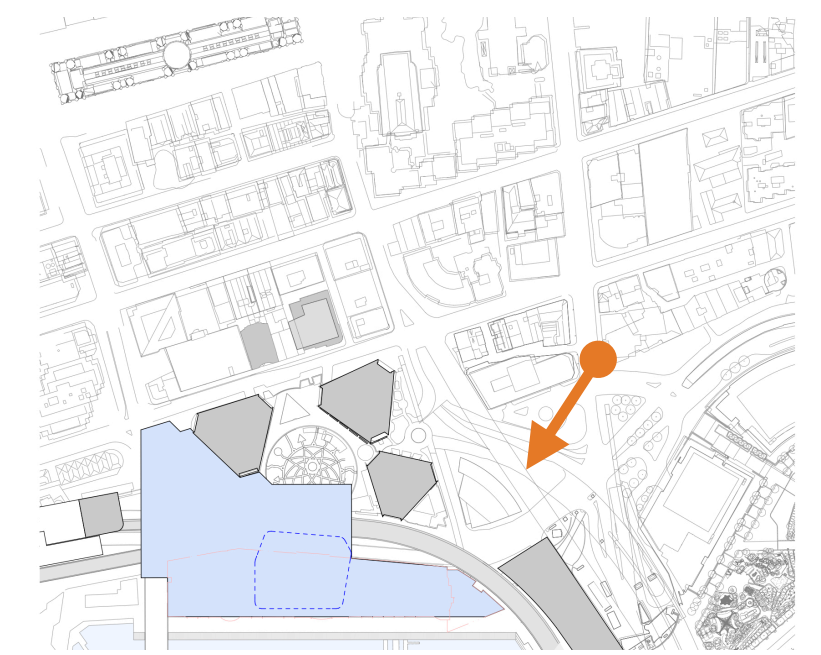

# Private View Impact

Meriton, 234 Sussex St

**VIA Model 02**

60m max dimension from south

# Private View Sharing

Millennium Tower, 289 Sussex St

**Revised Envelope**

**VIA Model 01**

60m max dimension from north

**VIA Model 02**

60m max dimension from south

# Private View Sharing

Millennium Tower, 289 Sussex St

**VIA Model 01**

60m max dimension from north