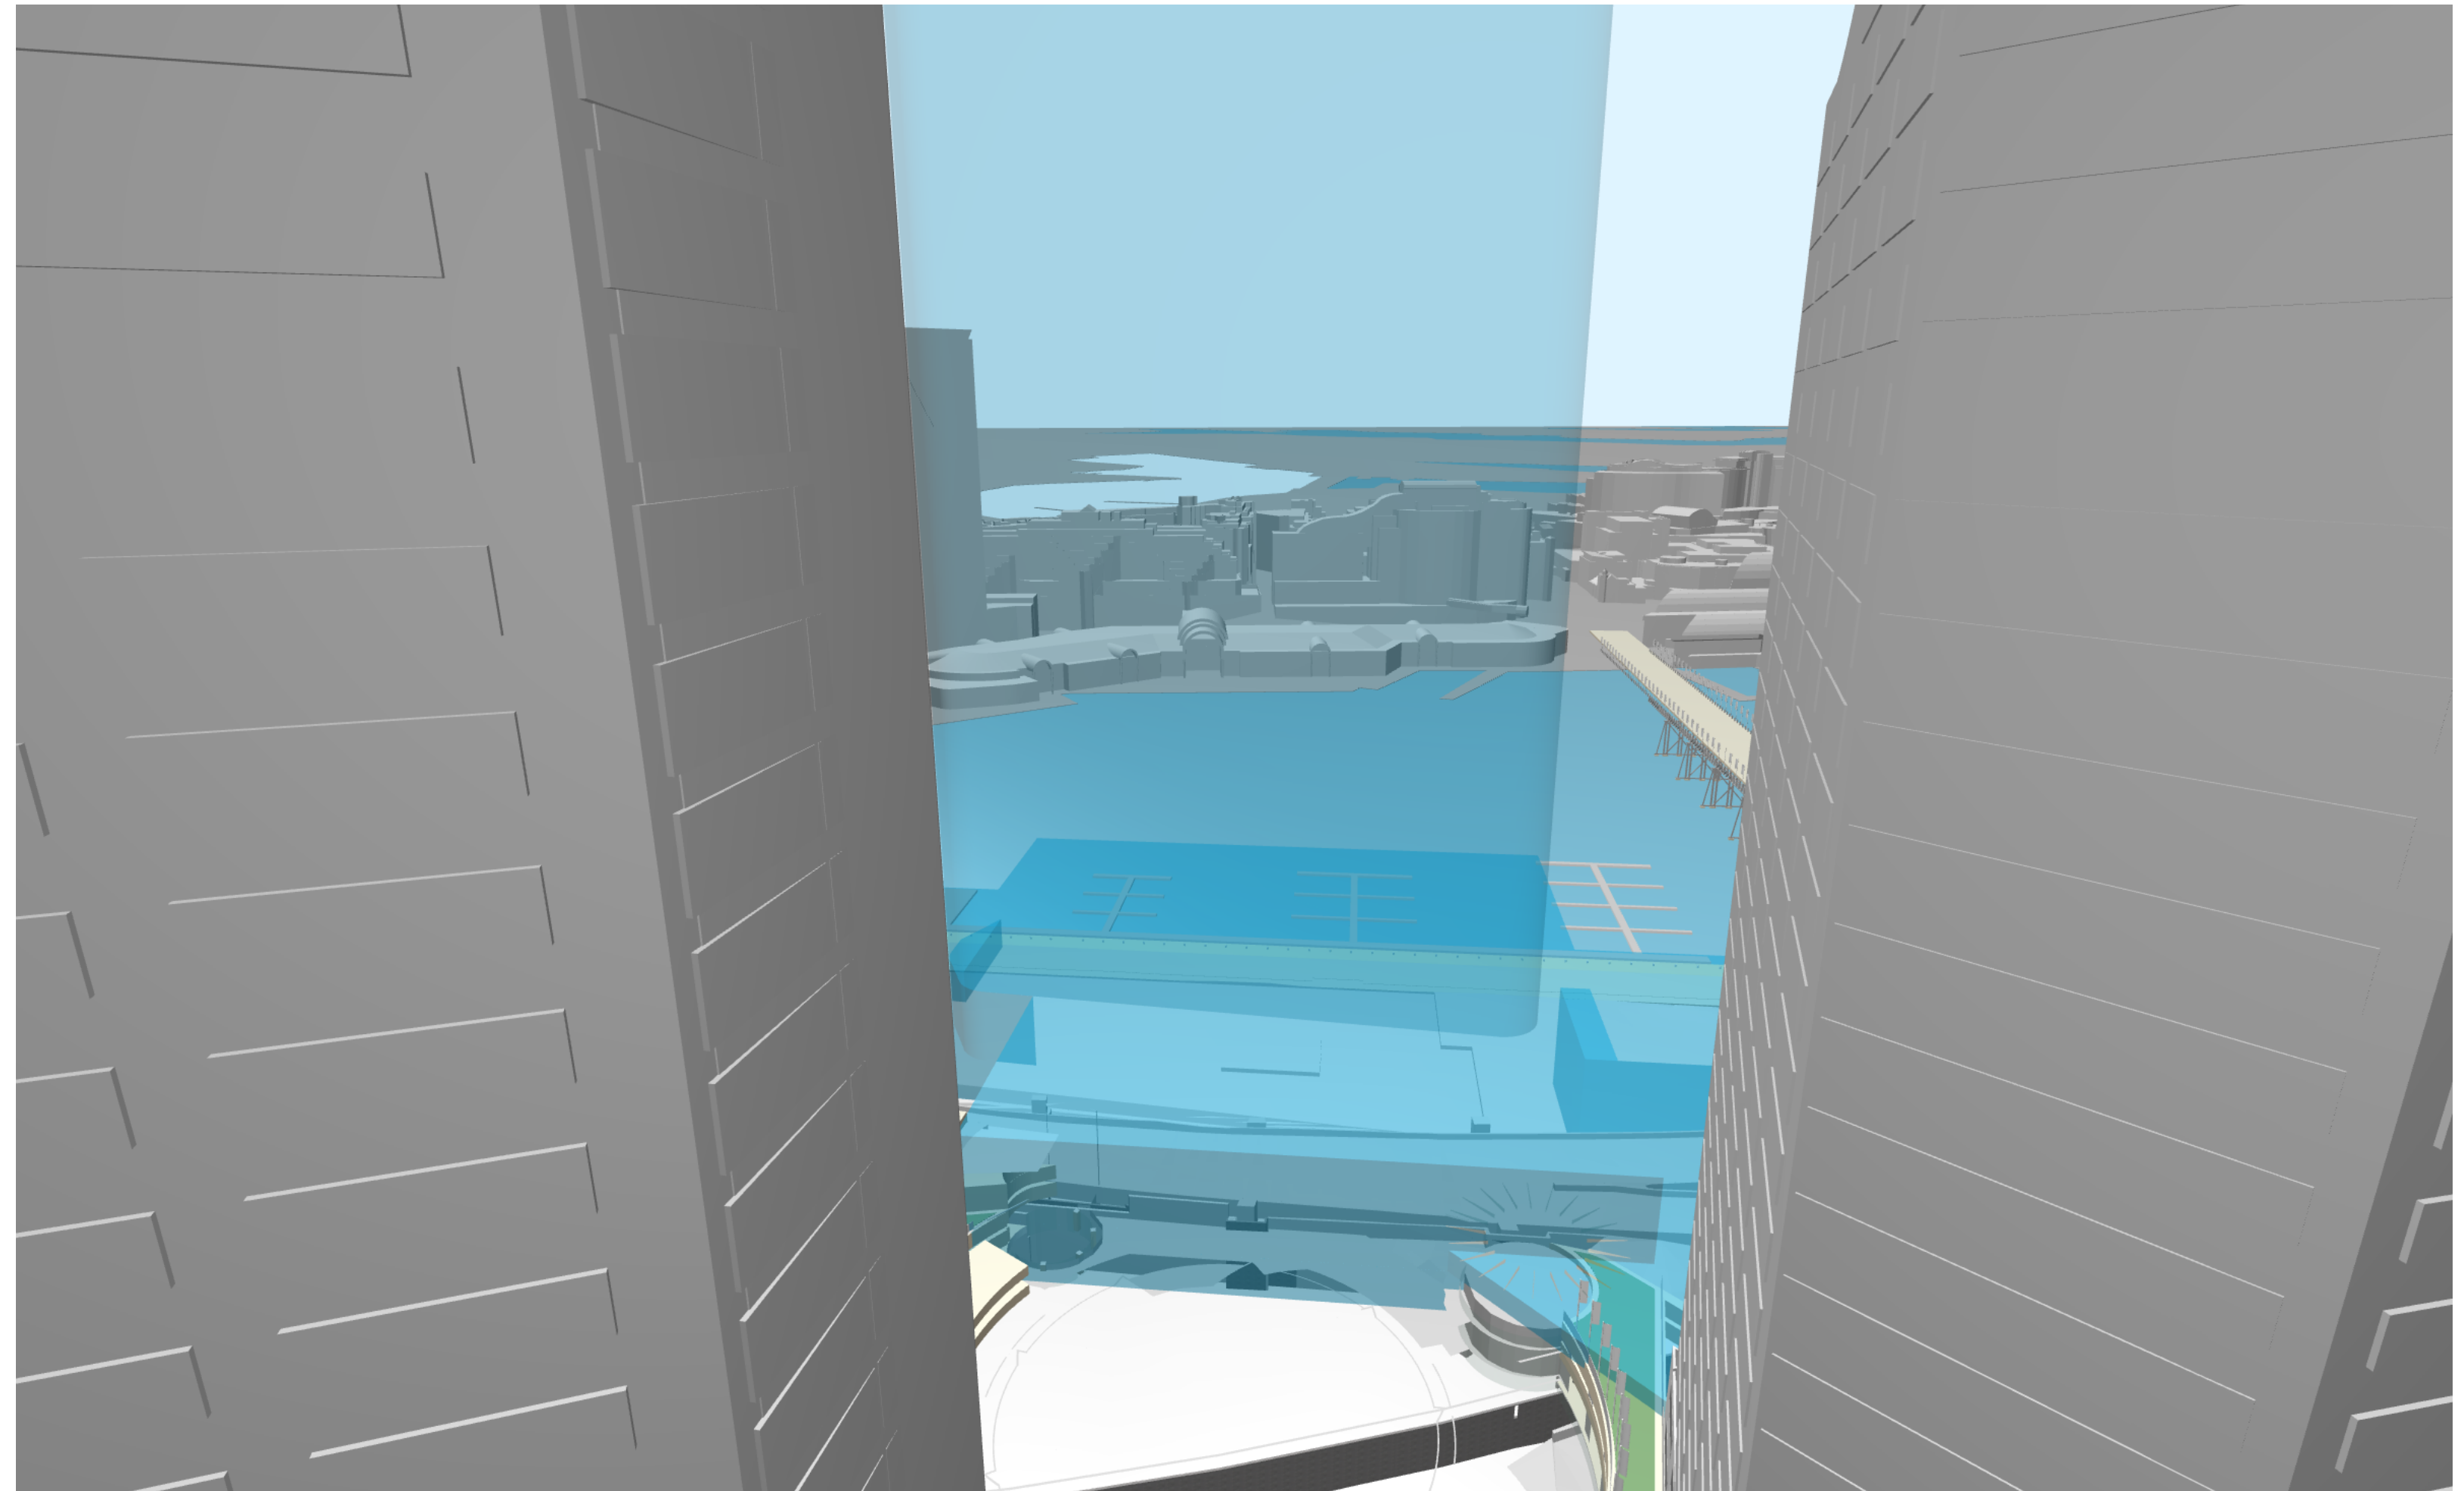

Private View Impact

Meriton, 234 Sussex St

Revised Envelope