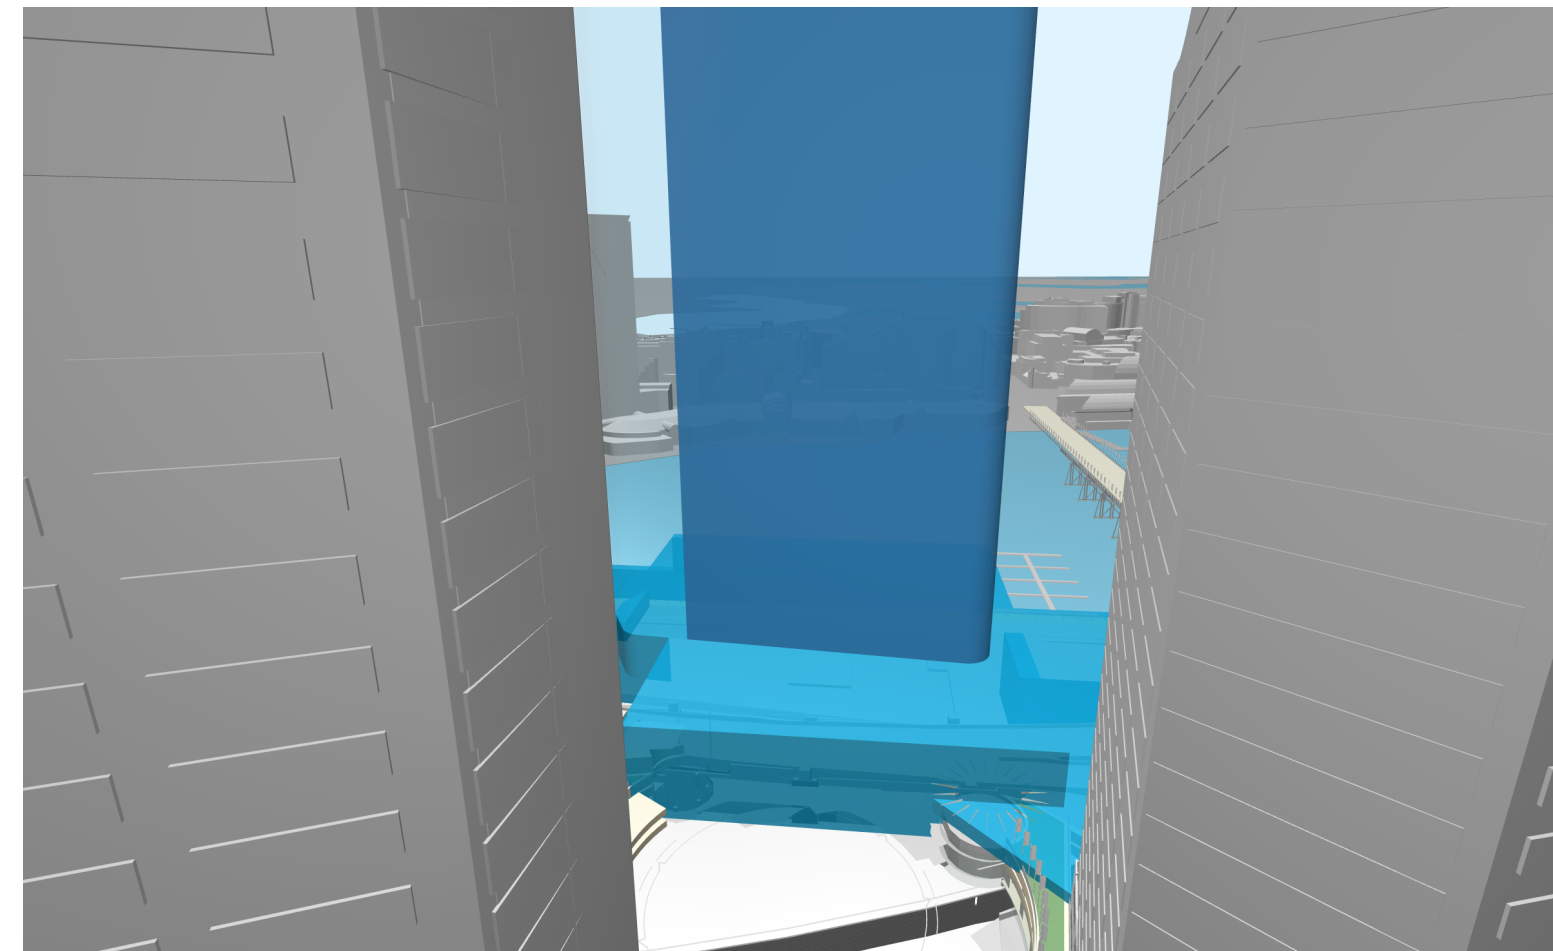

## View Locations

**Meriton  
234 Sussex St**

**Approved DA  
60 Bathurst St**

**Millenium Towers  
289 Sussex St**

Private 3D Views are model approximations.  
Existing city context based on model provided by AAM.

# Private View Impact

Meriton, 234 Sussex St

**Revised Envelope**

**VIA Model 01**  
60m max dimension from north

**VIA Model 02**  
60m max dimension from south