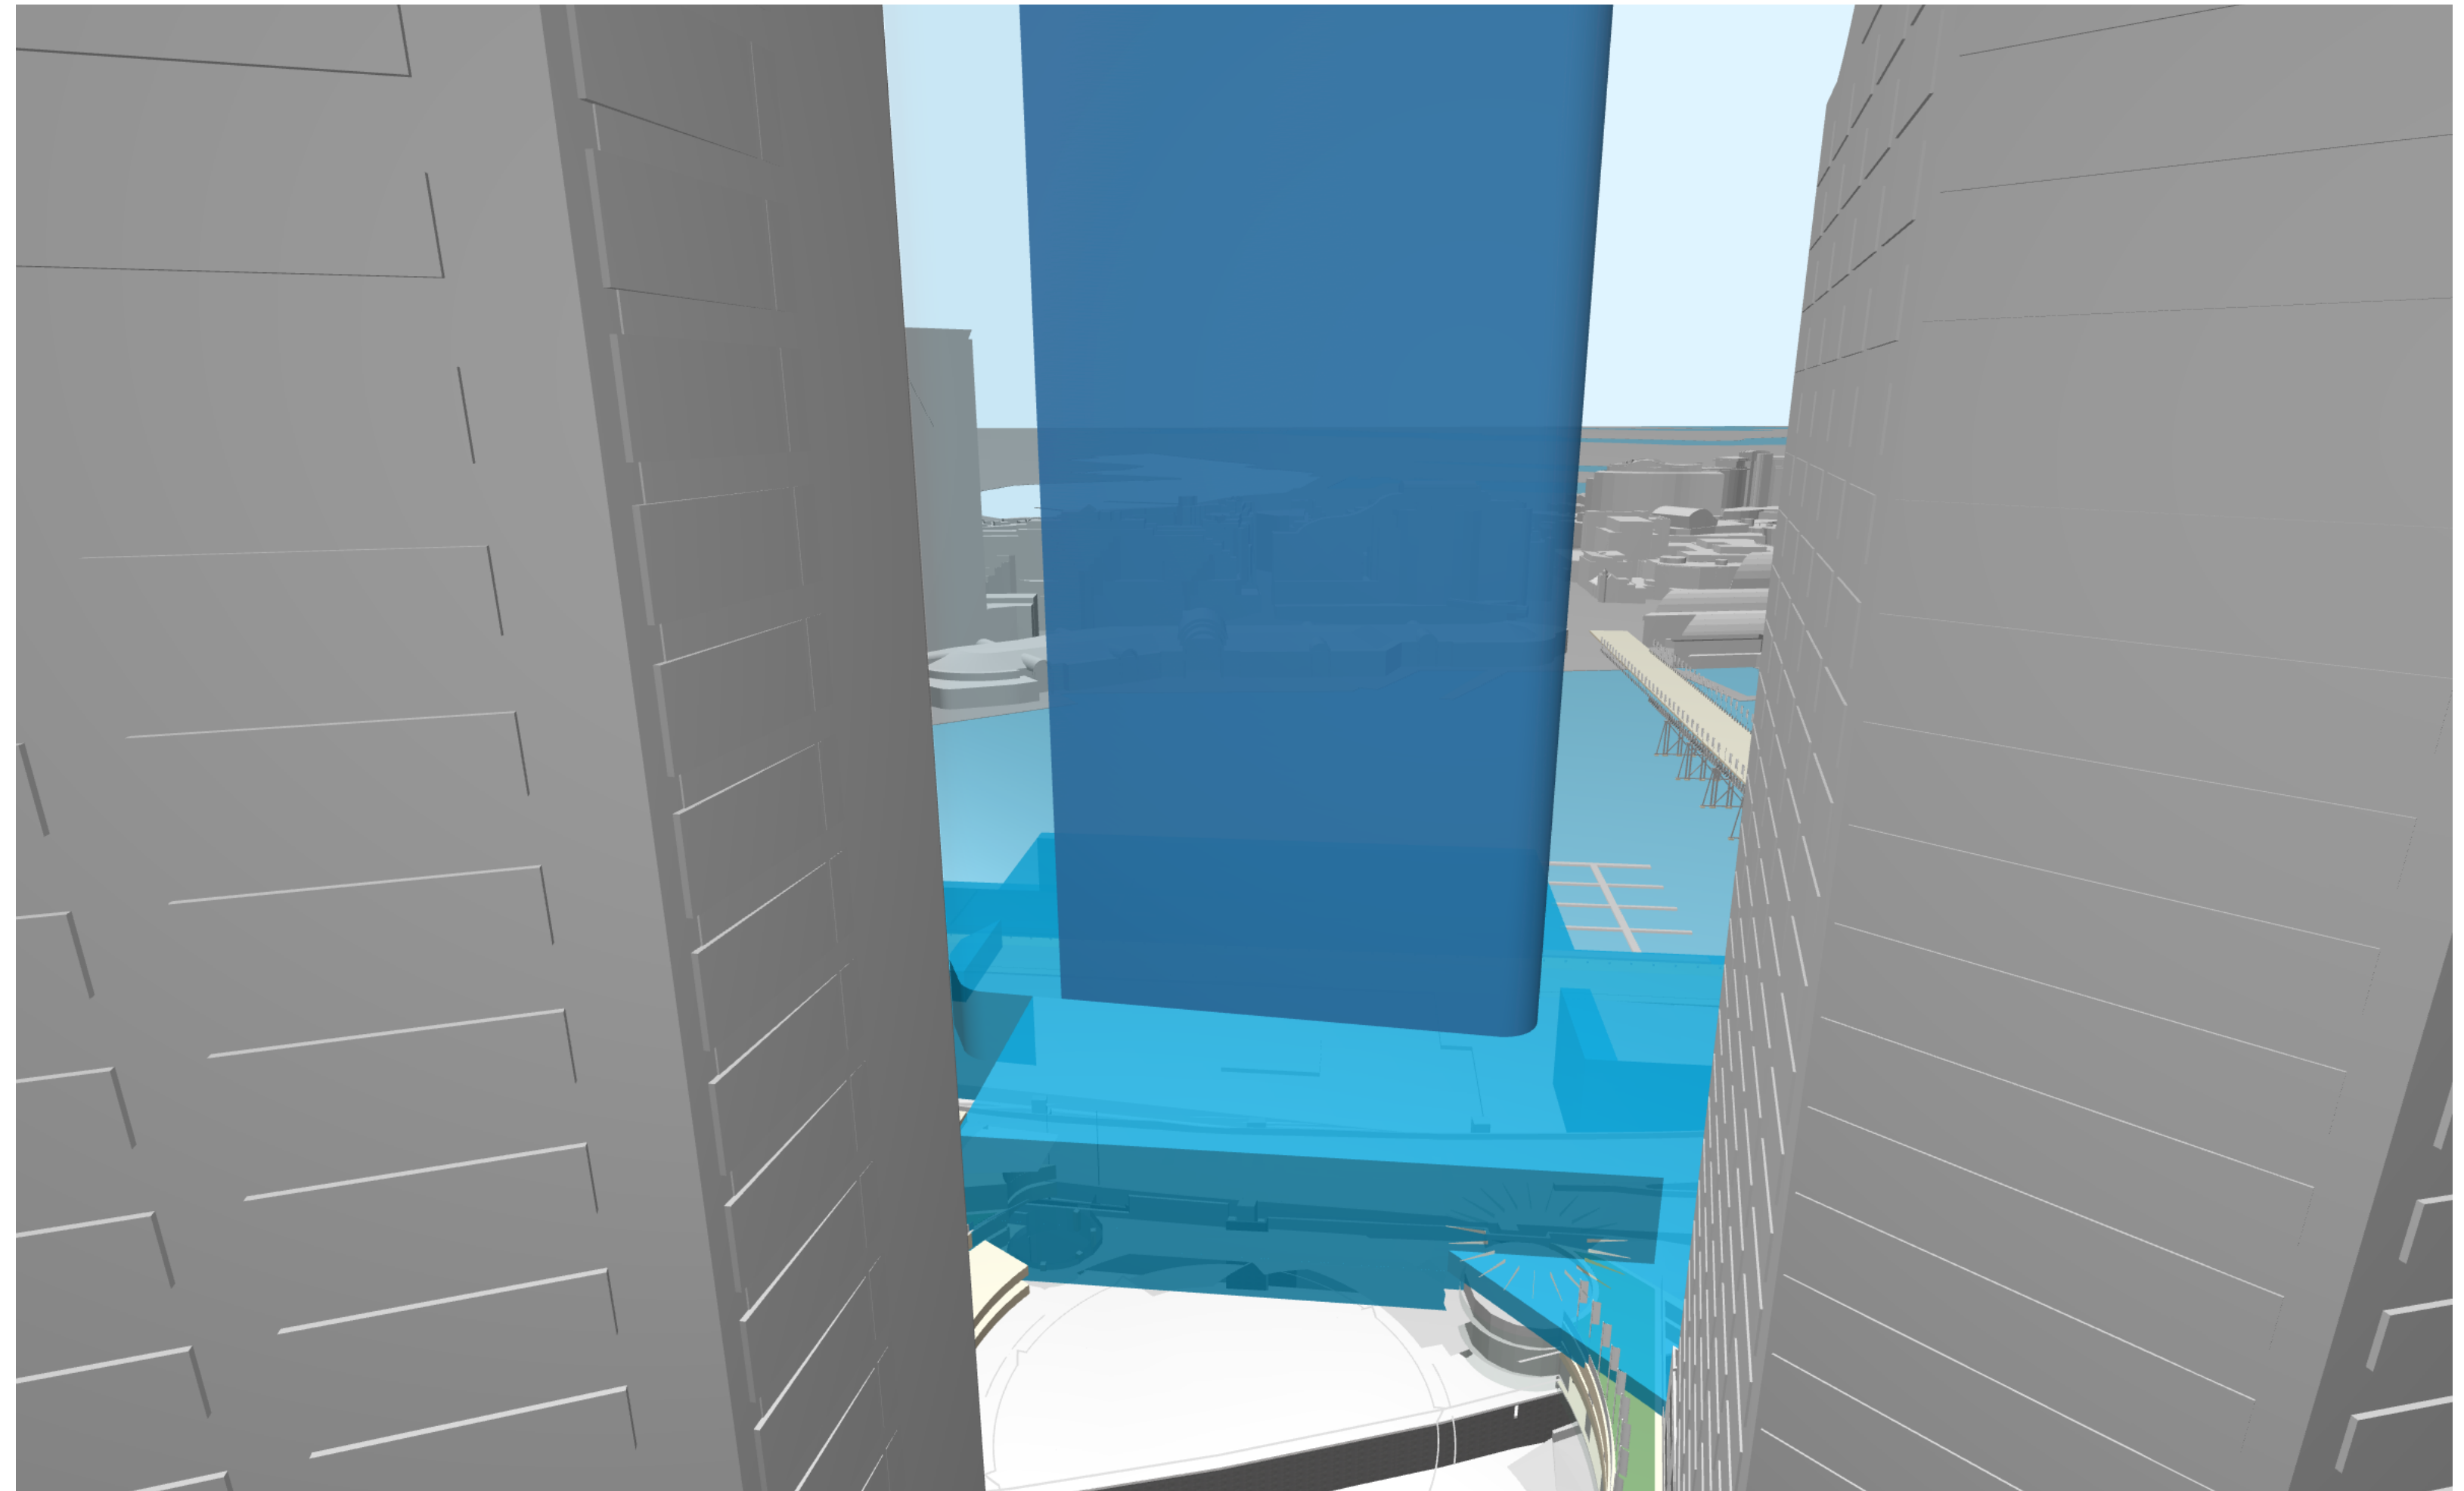

# Private View Impact

Meriton, 234 Sussex St

**VIA Model 01**

60m max dimension from north

# Private View Impact

Meriton, 234 Sussex St

**VIA Model 02**

60m max dimension from south

# Private View Sharing

Millennium Tower, 289 Sussex St

**Revised Envelope**

**VIA Model 01**

60m max dimension from north

**VIA Model 02**

60m max dimension from south