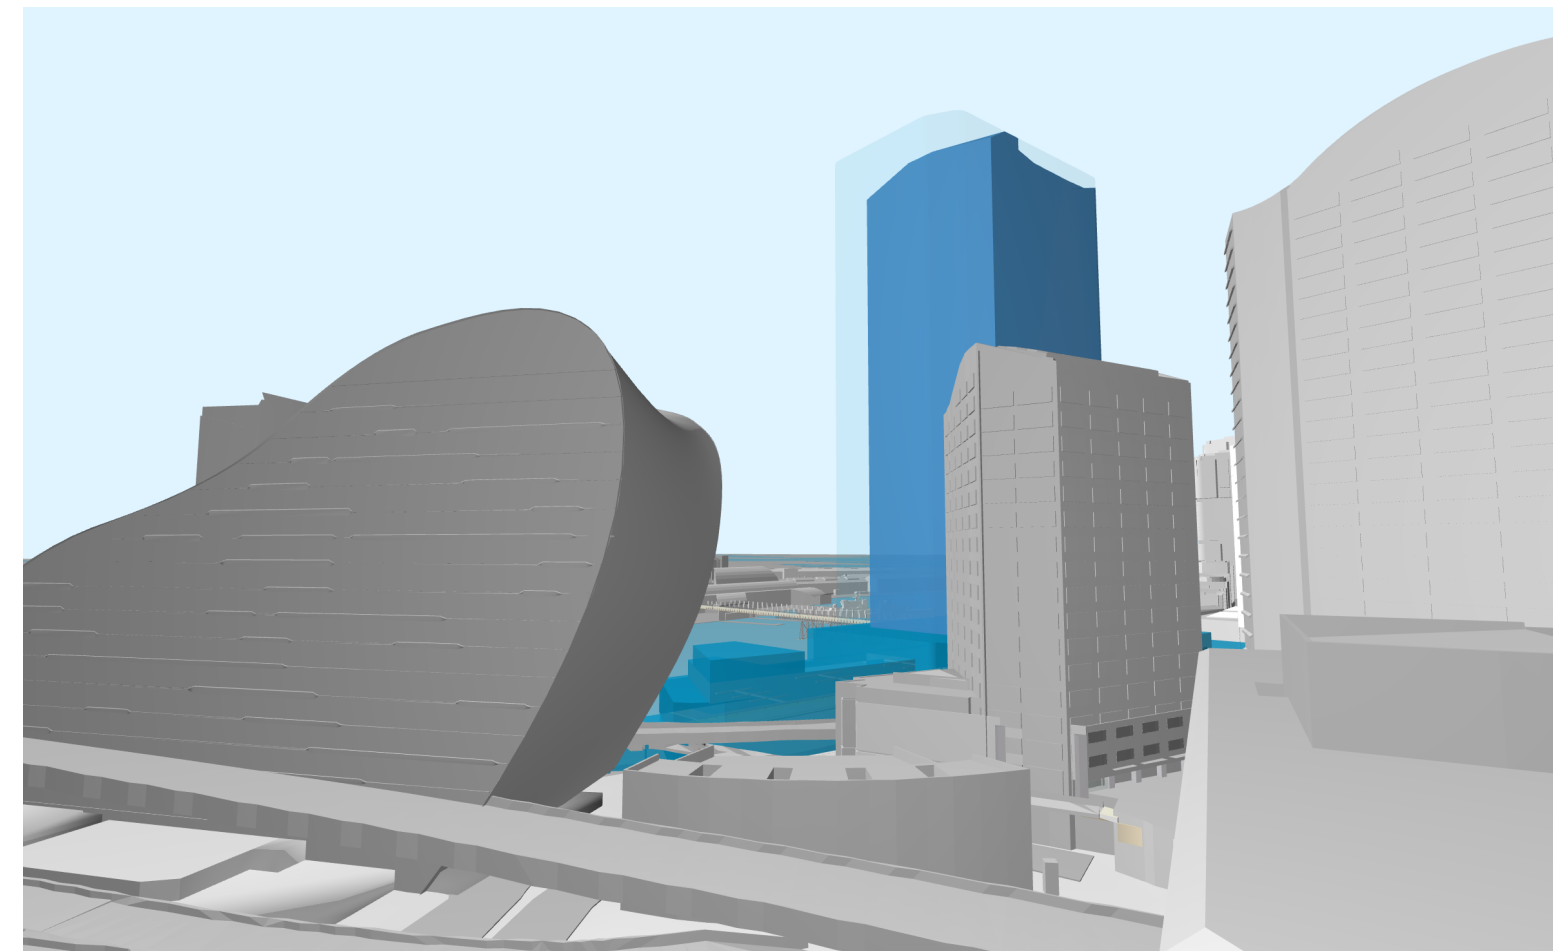

# Private View Sharing

Millennium Tower, 289 Sussex St

**Revised Envelope**

**VIA Model 01**

60m max dimension from north

**VIA Model 02**

60m max dimension from south