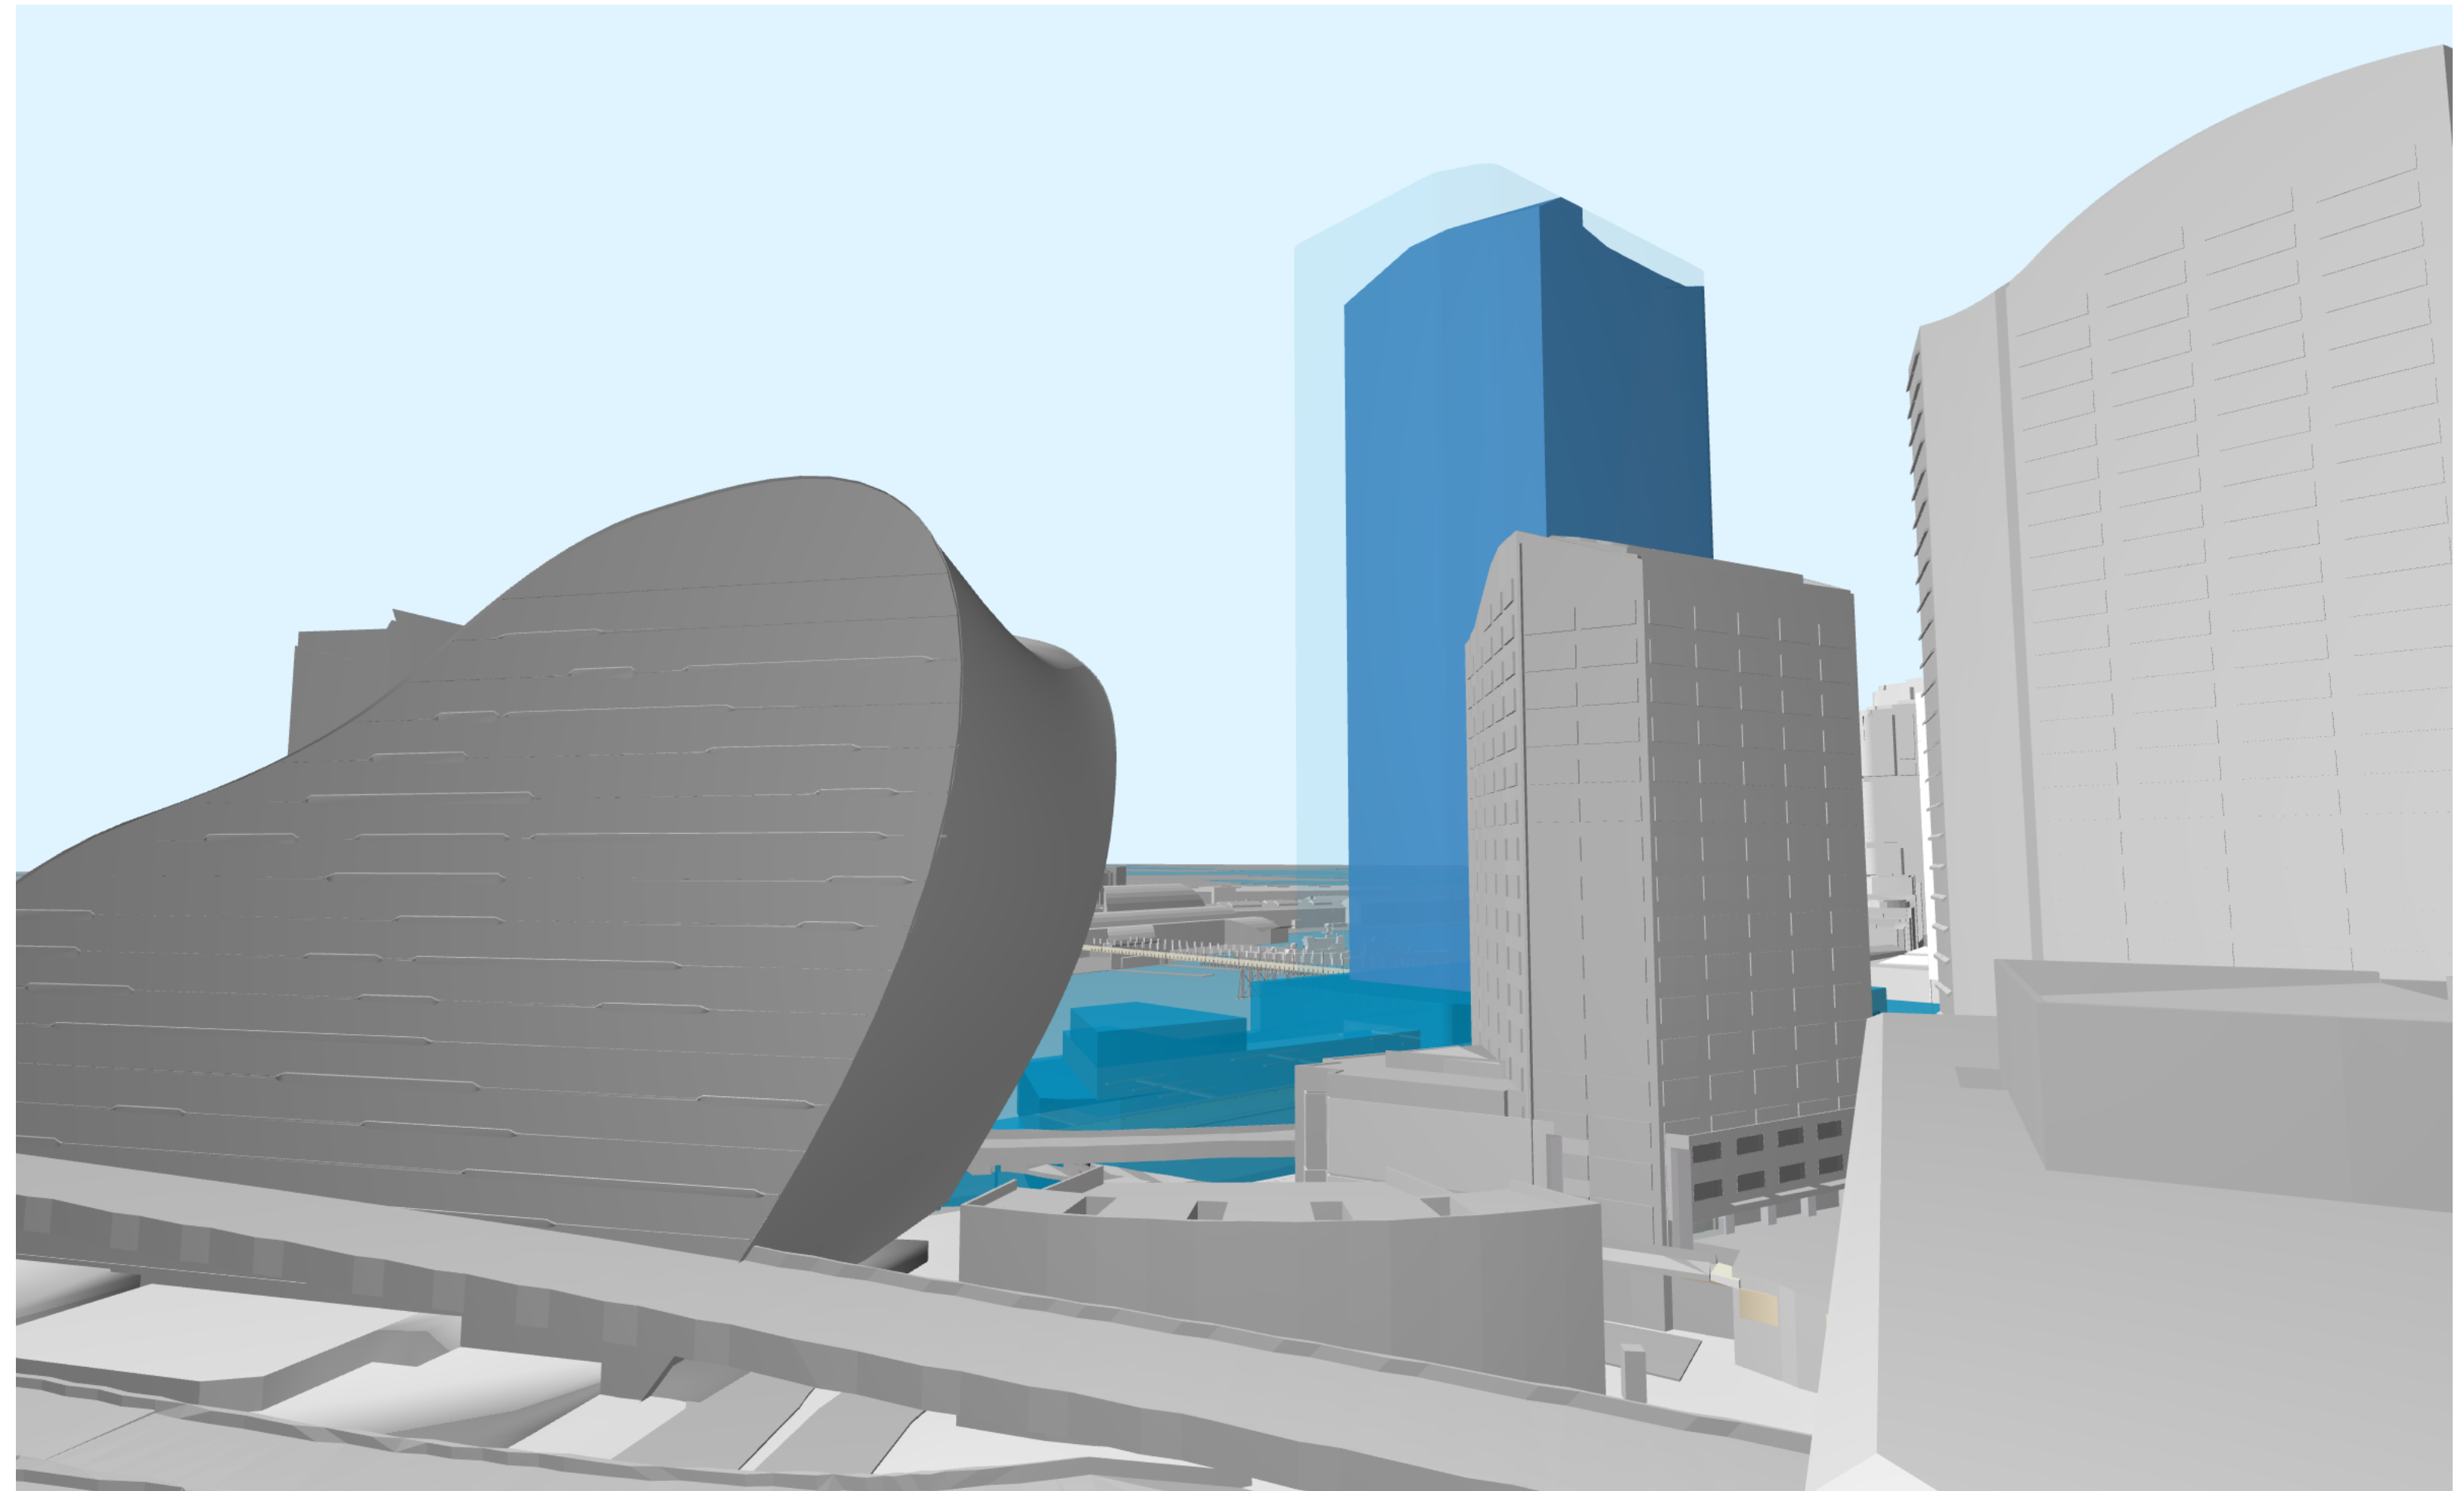

# Private View Sharing

Millennium Tower, 289 Sussex St

**VIA Model 01**

60m max dimension from north