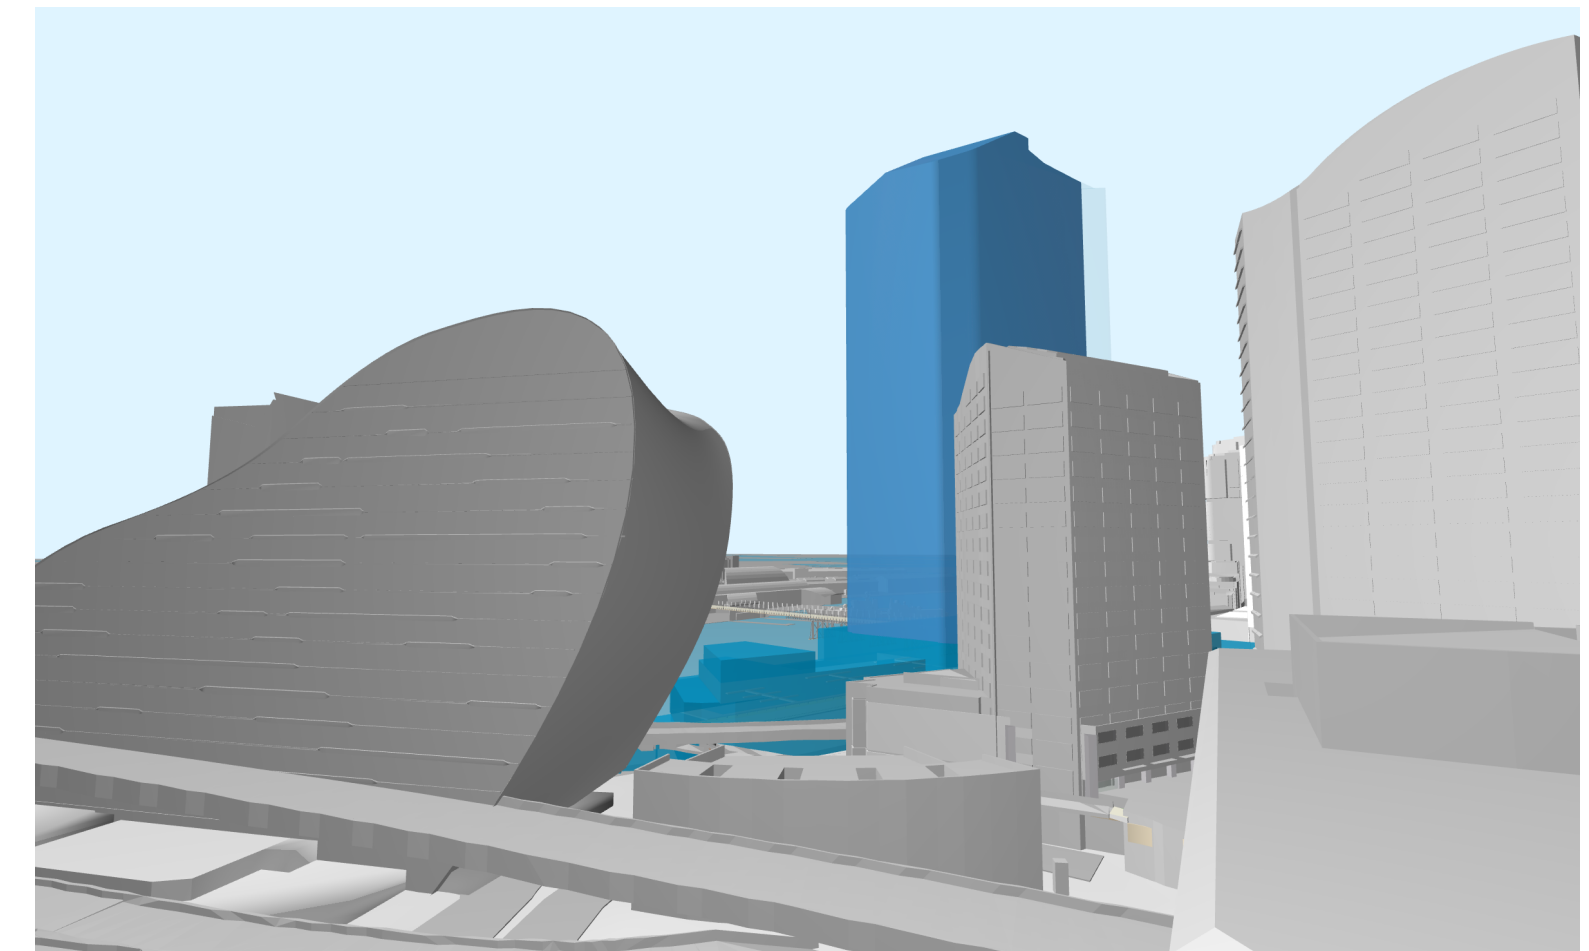

# Private View Sharing

Millennium Tower, 289 Sussex St

**Revised Envelope**

**VIA Model 01**

60m max dimension from north

**VIA Model 02**

60m max dimension from south