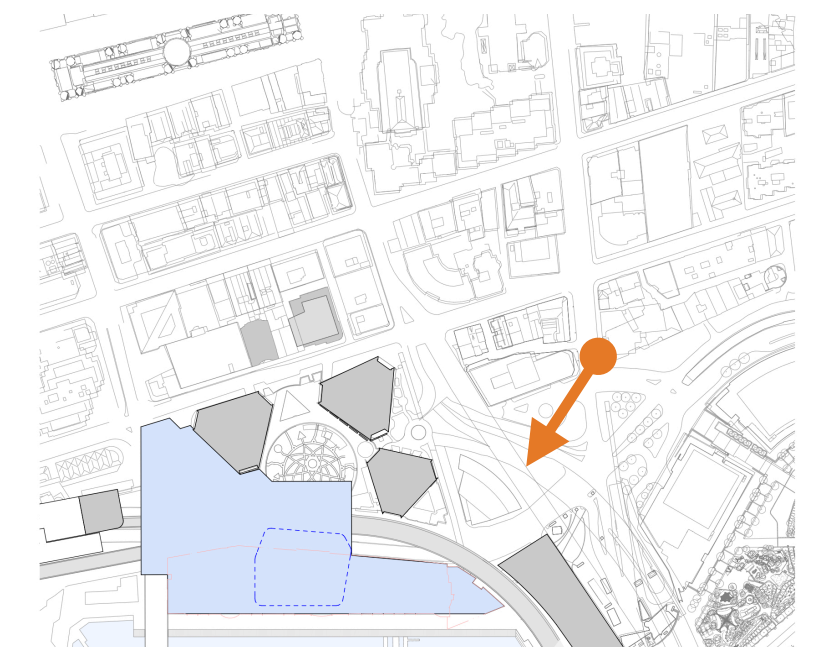

# Private View Sharing

Millennium Tower, 289 Sussex St

**VIA Model 01**

60m max dimension from north

# Private View Sharing

Millennium Tower, 289 Sussex St

**VIA Model 02**

60m max dimension from south