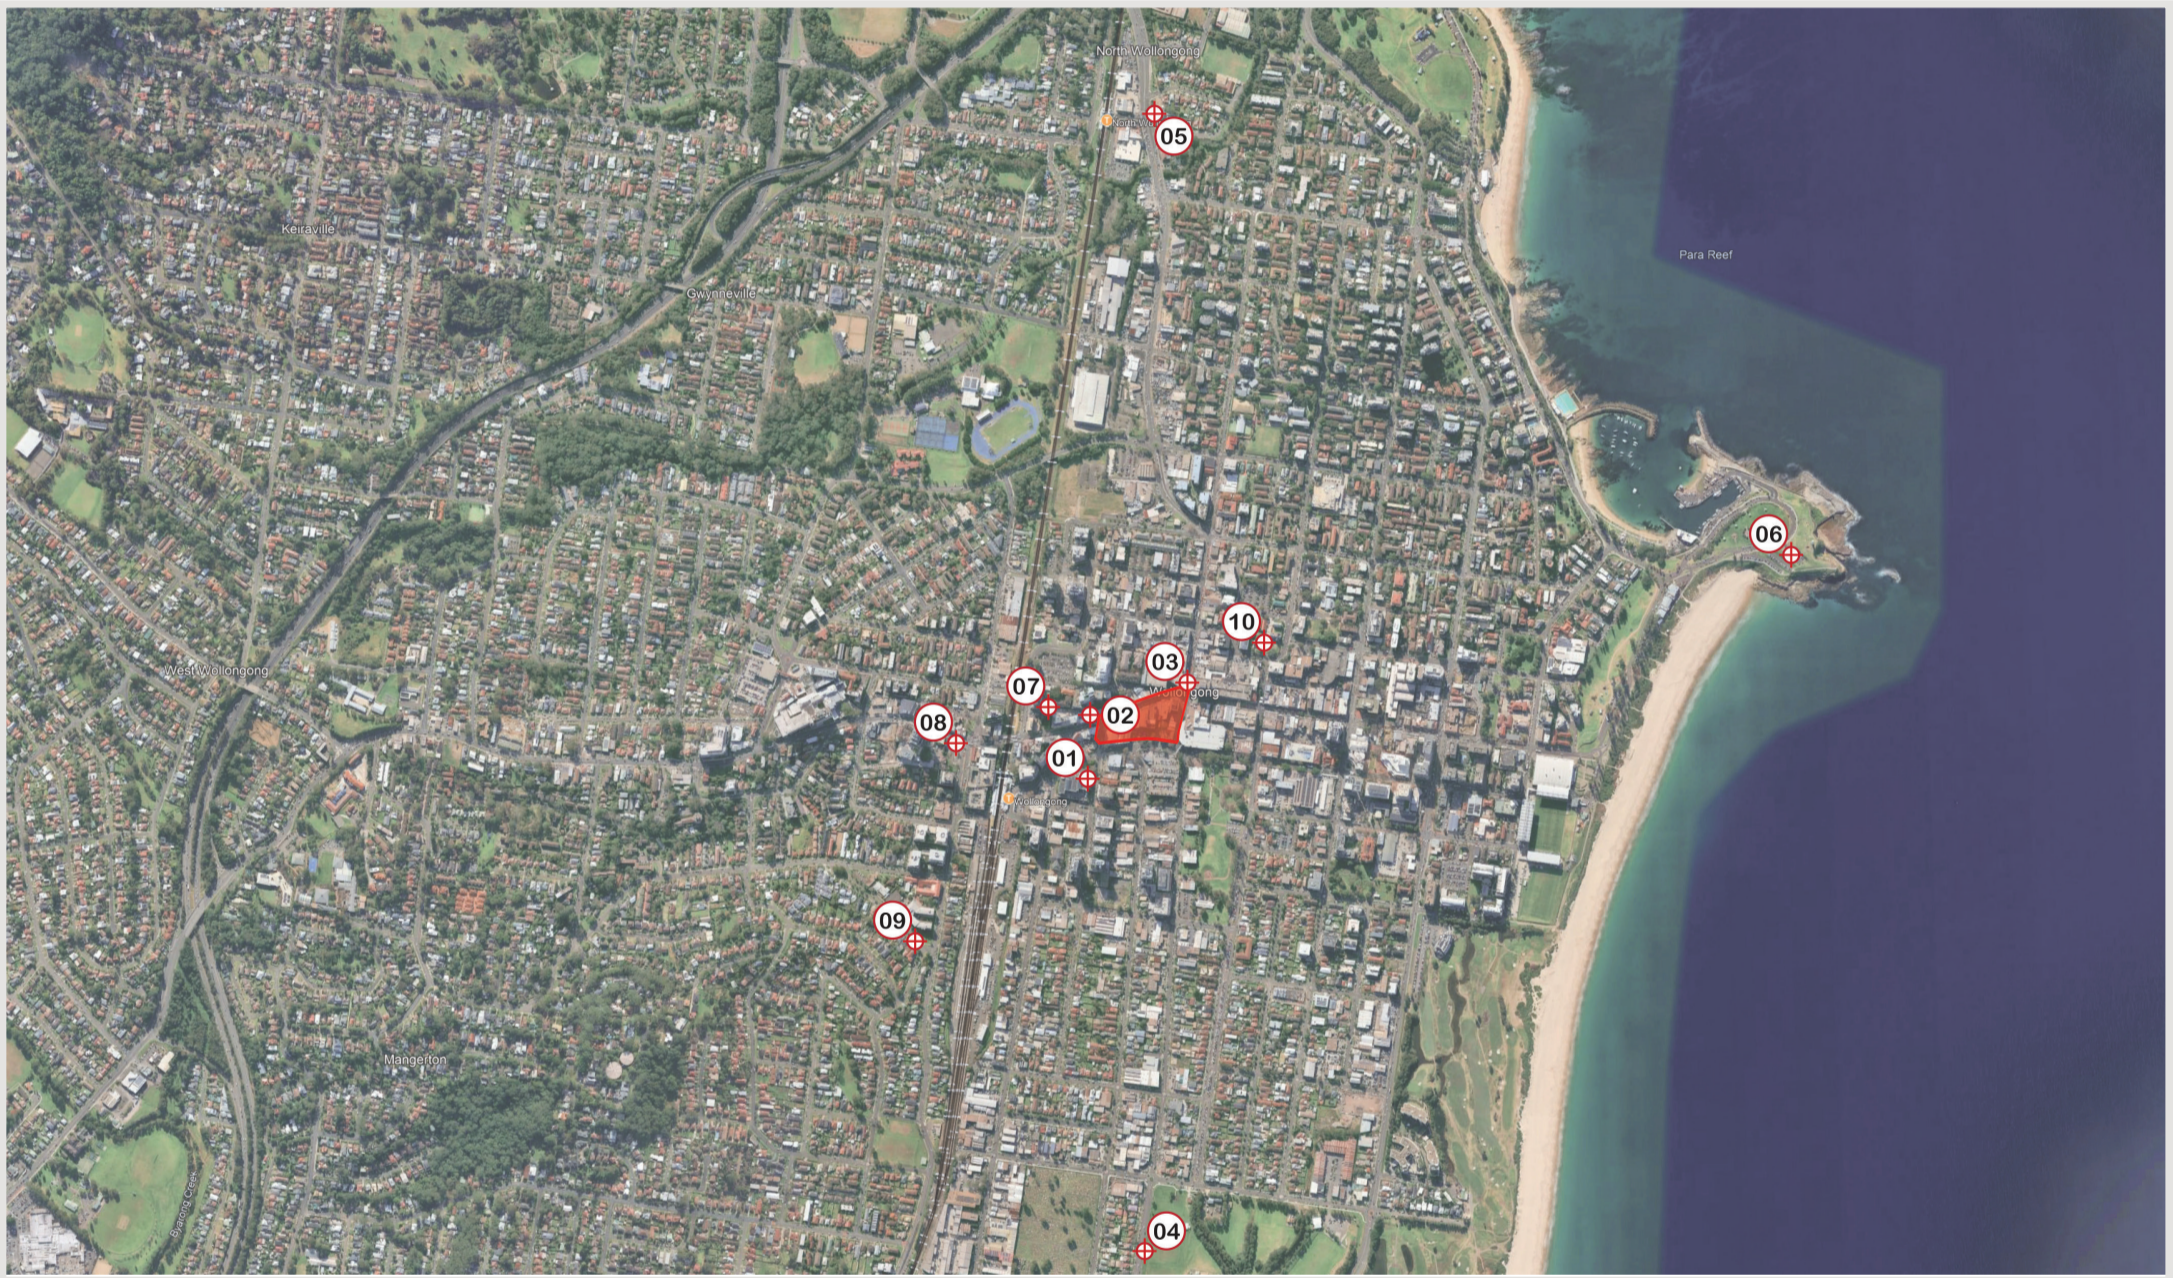

urbaine

D E S I G N G R O U P

Appendix A SSDA Application

NOS.221-291 CROWN STREET, 216-238 KEIRA STREET
AND NOS.86-90 BURELLI STREET, WOLLONGONG

221-273 Crown Street, Wollongong

Camera positions map with proposed DA site in red.

Site Image

Photomontage of Proposal

Visual Impact in cyan with red outline

Photomontage of Proposal and purple envelope indicating “future context” buildings

Site Image

Photomontage of Proposal

Visual Impact in cyan with red outline

Photomontage in orange frame, nested in panorama and purple envelope indicating "future context" buildings

Site Image

Photomontage of Proposal

Visual Impact in cyan with red outline

Photomontage in orange frame, nested in panorama and purple envelope indicating "future context" buildings

Visual Impact in cyan with red outline

Photomontage in orange frame, nested in panorama and purple envelope indicating “future context” buildings

Site Image

Photomontage of Proposal

Visual Impact in cyan with red outline