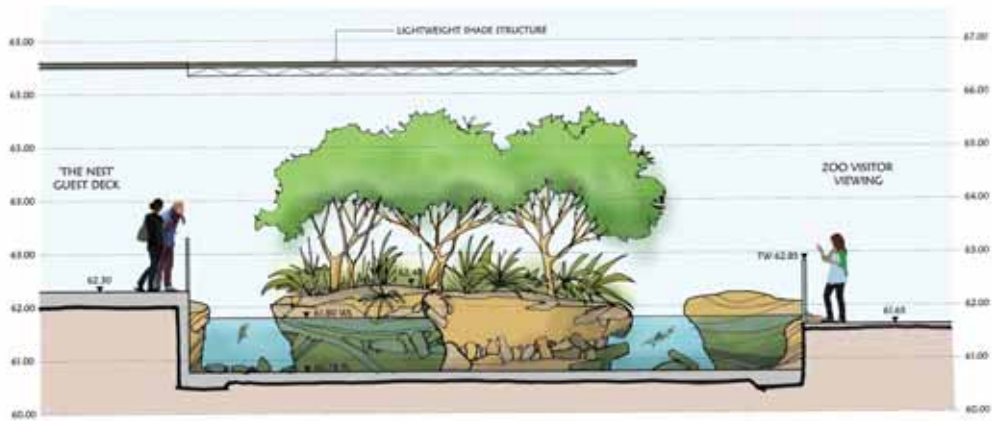

01 PLATYPUS EXHIBIT
SECTION A-A 1:50

02 PLATYPUS EXHIBIT
SECTION B-B 1:50

03 PLATYPUS EXHIBIT
SECTION C-C 1:50

PERSPECTIVE
PUBLIC VIEWING FROM VISITOR DECK INTO SANCTUARY

PERSPECTIVE
ANIMAL ENCOUNTERS IN LOWER SANCTUARY AREA

01 EEL EXHIBIT DISPLAY AREA PLAN

02 EEL EXHIBIT SECTION A-A FRONT

03 EEL EXHIBIT SECTION B-B REAR

04 EEL EXHIBIT SECTION C-C