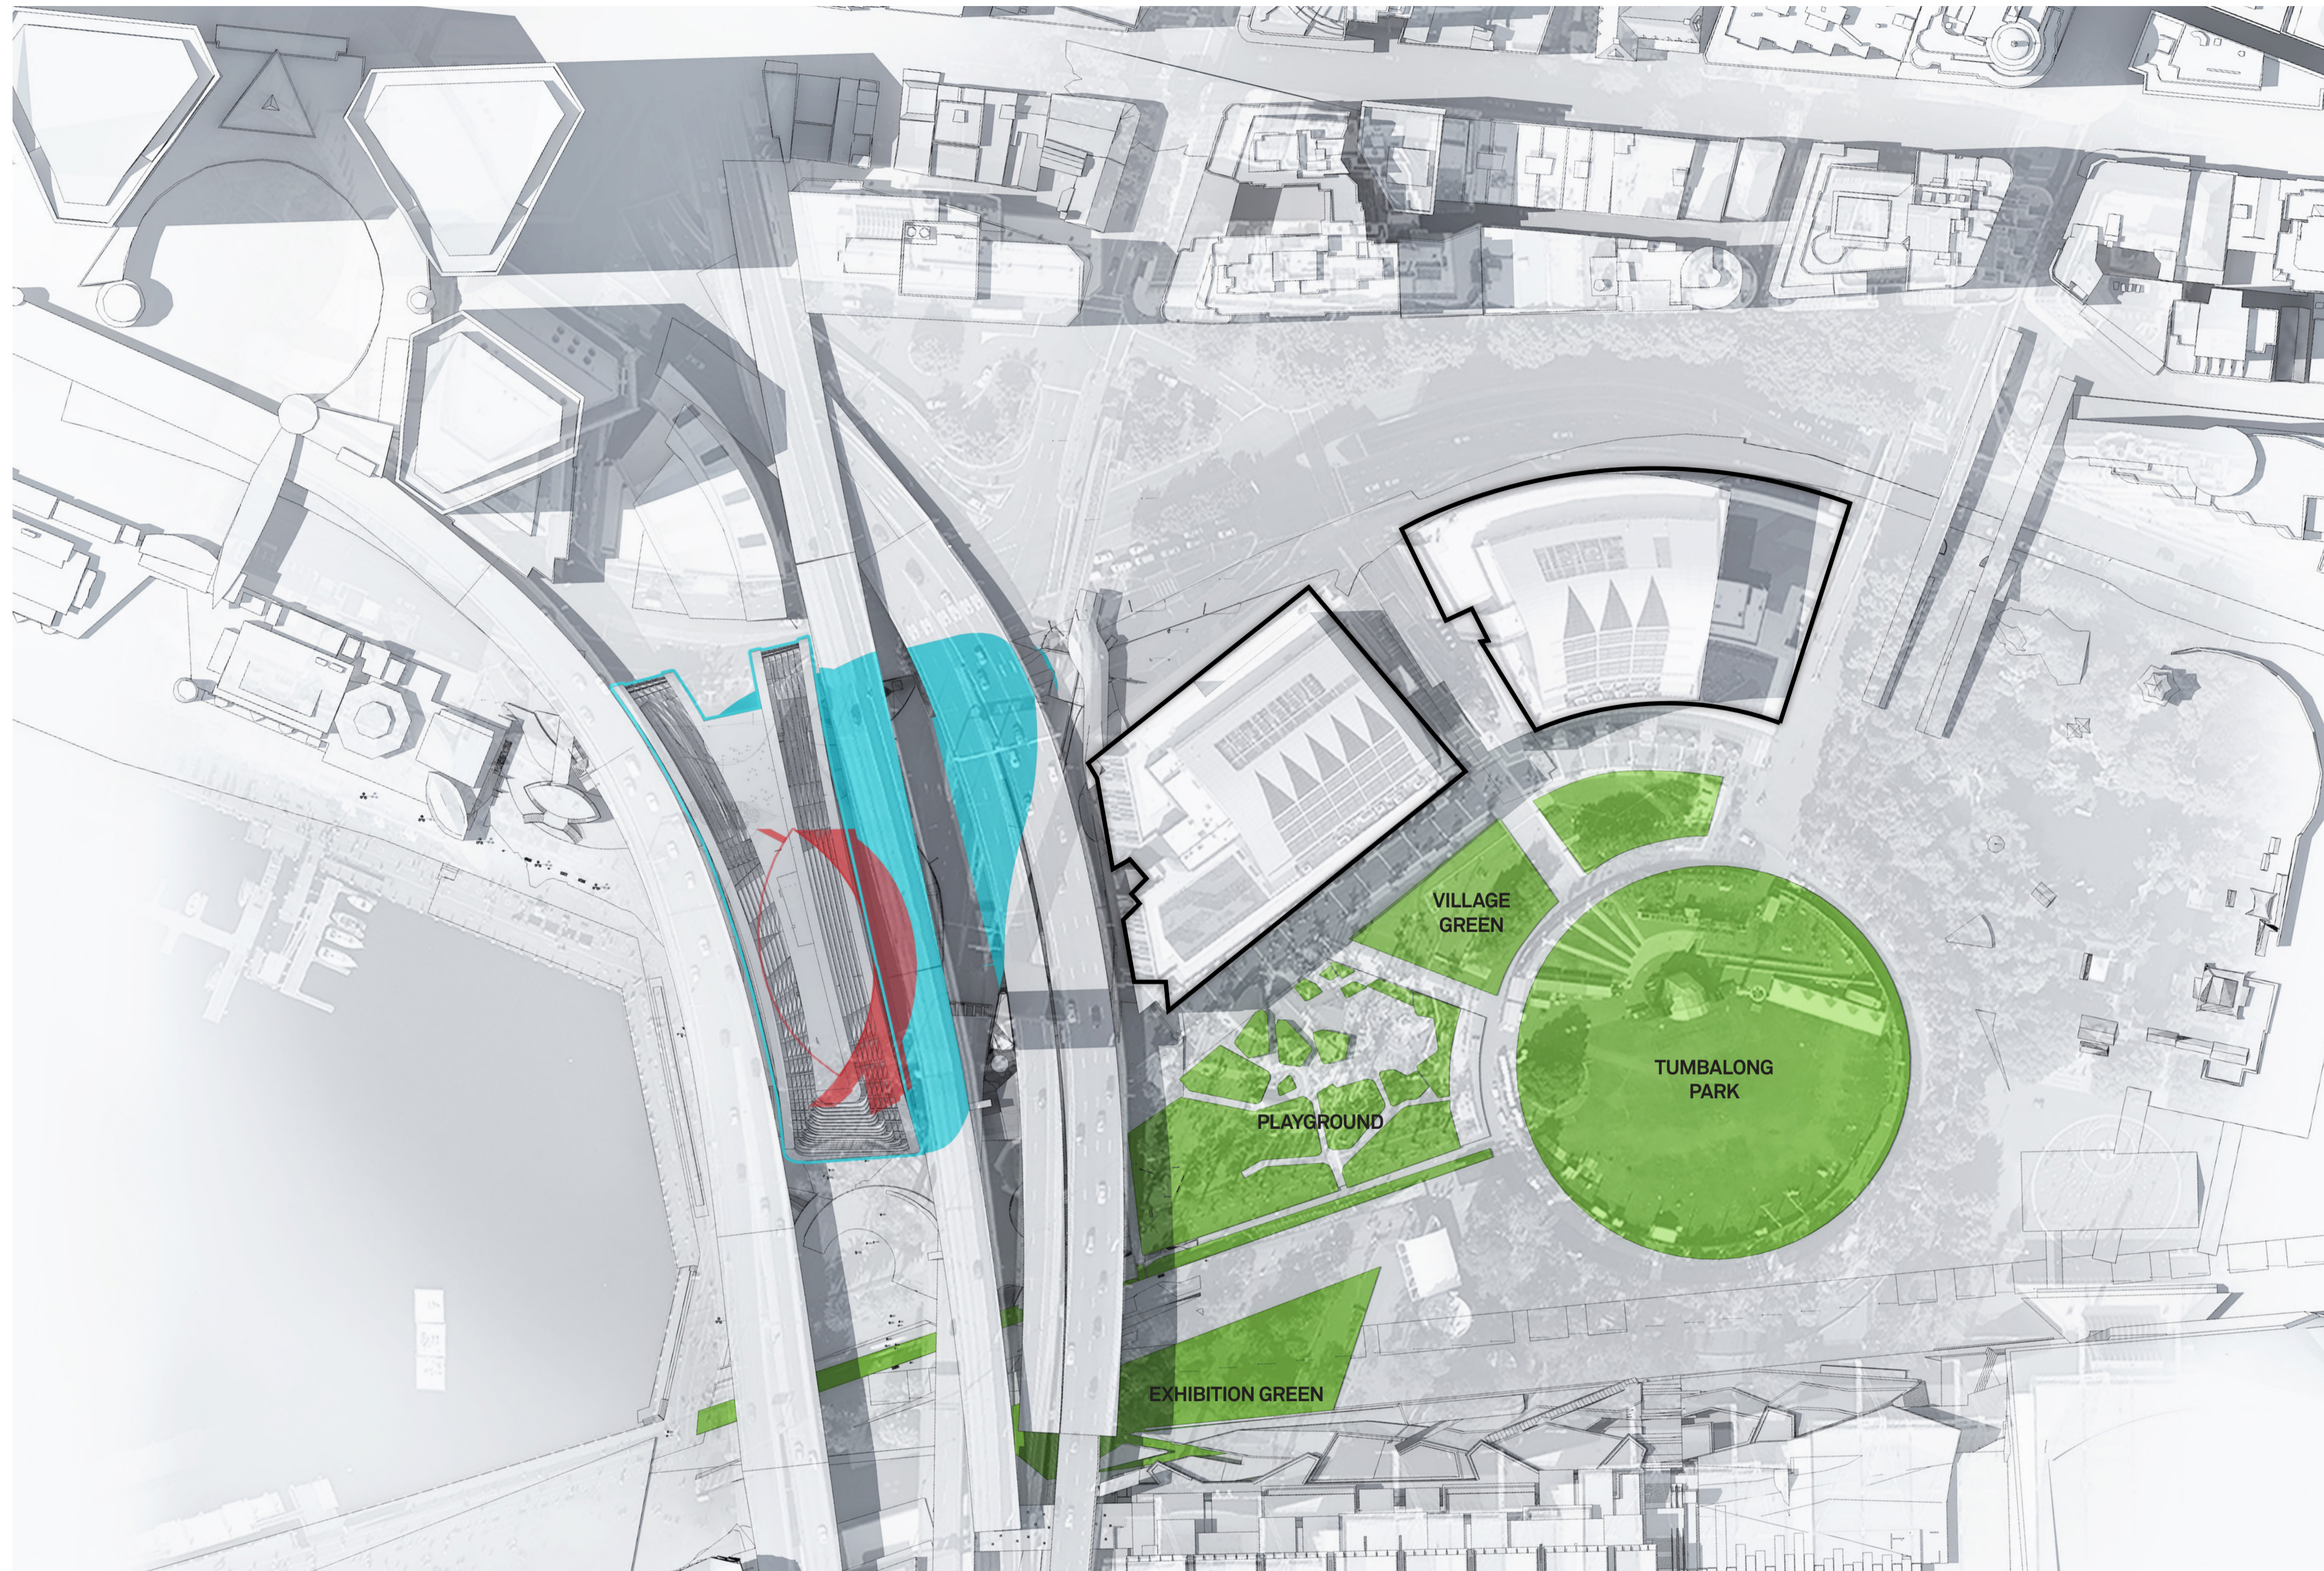

EXISTING SHADOW

PROPOSAL SHADOW

MARCH 21 1230_

Revision
FOR APPROVAL

Date
15 Feb 2017

Project Name
REDEVELOPMENT OF
31 WHEAT ROAD, SYDNEY

Drawing
ARC-HSL-SOLAR-0100

HASSELL

RUSSELL &
GEORGE

pmdl
ARCHITECTURE
INTERIORS
MASTERPLANNING

ASPECT Studios™

Grocon