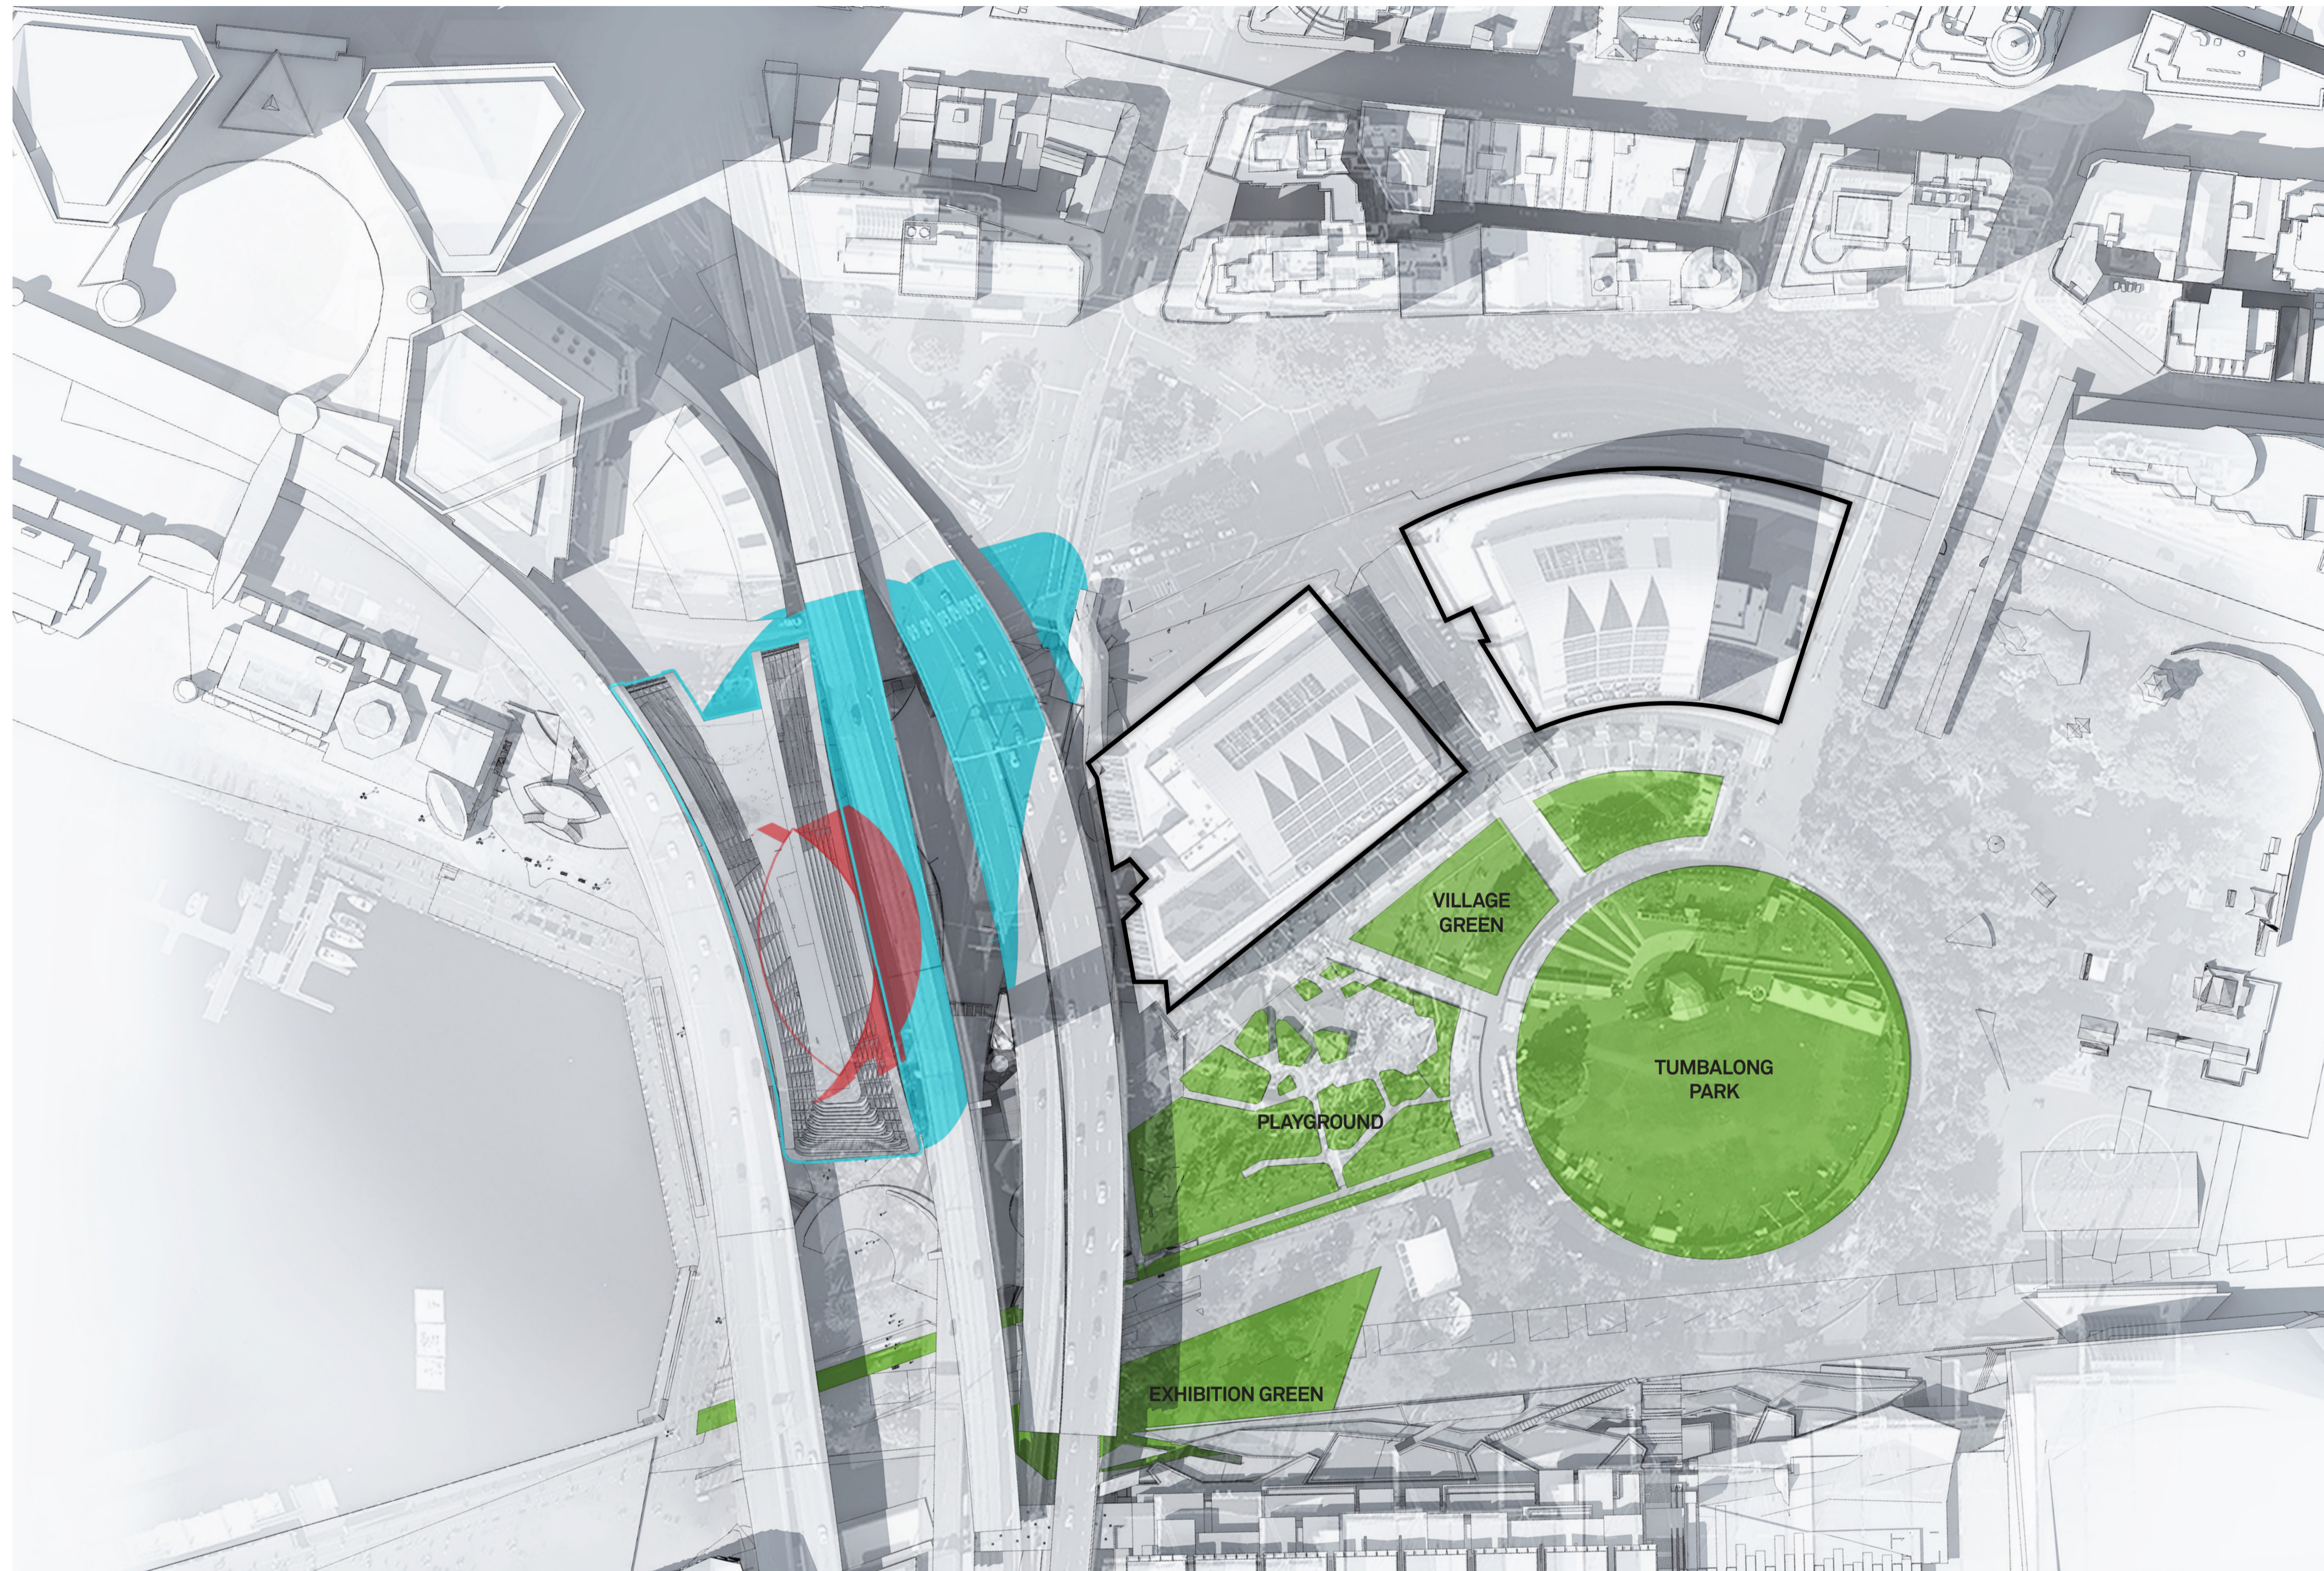

EXISTING SHADOW

PROPOSAL SHADOW

MARCH 21 1330_

Revision
FOR APPROVAL

Date
15 Feb 2017

Project Name
REDEVELOPMENT OF
31 WHEAT ROAD, SYDNEY

Drawing
ARC-HSL-SOLAR-0100

HASSELL

RUSSELL &
GEORGE

pmdl
ARCHITECTURE
INTERIORS
MASTERPLANNING

ASPECT Studios™

Grocon