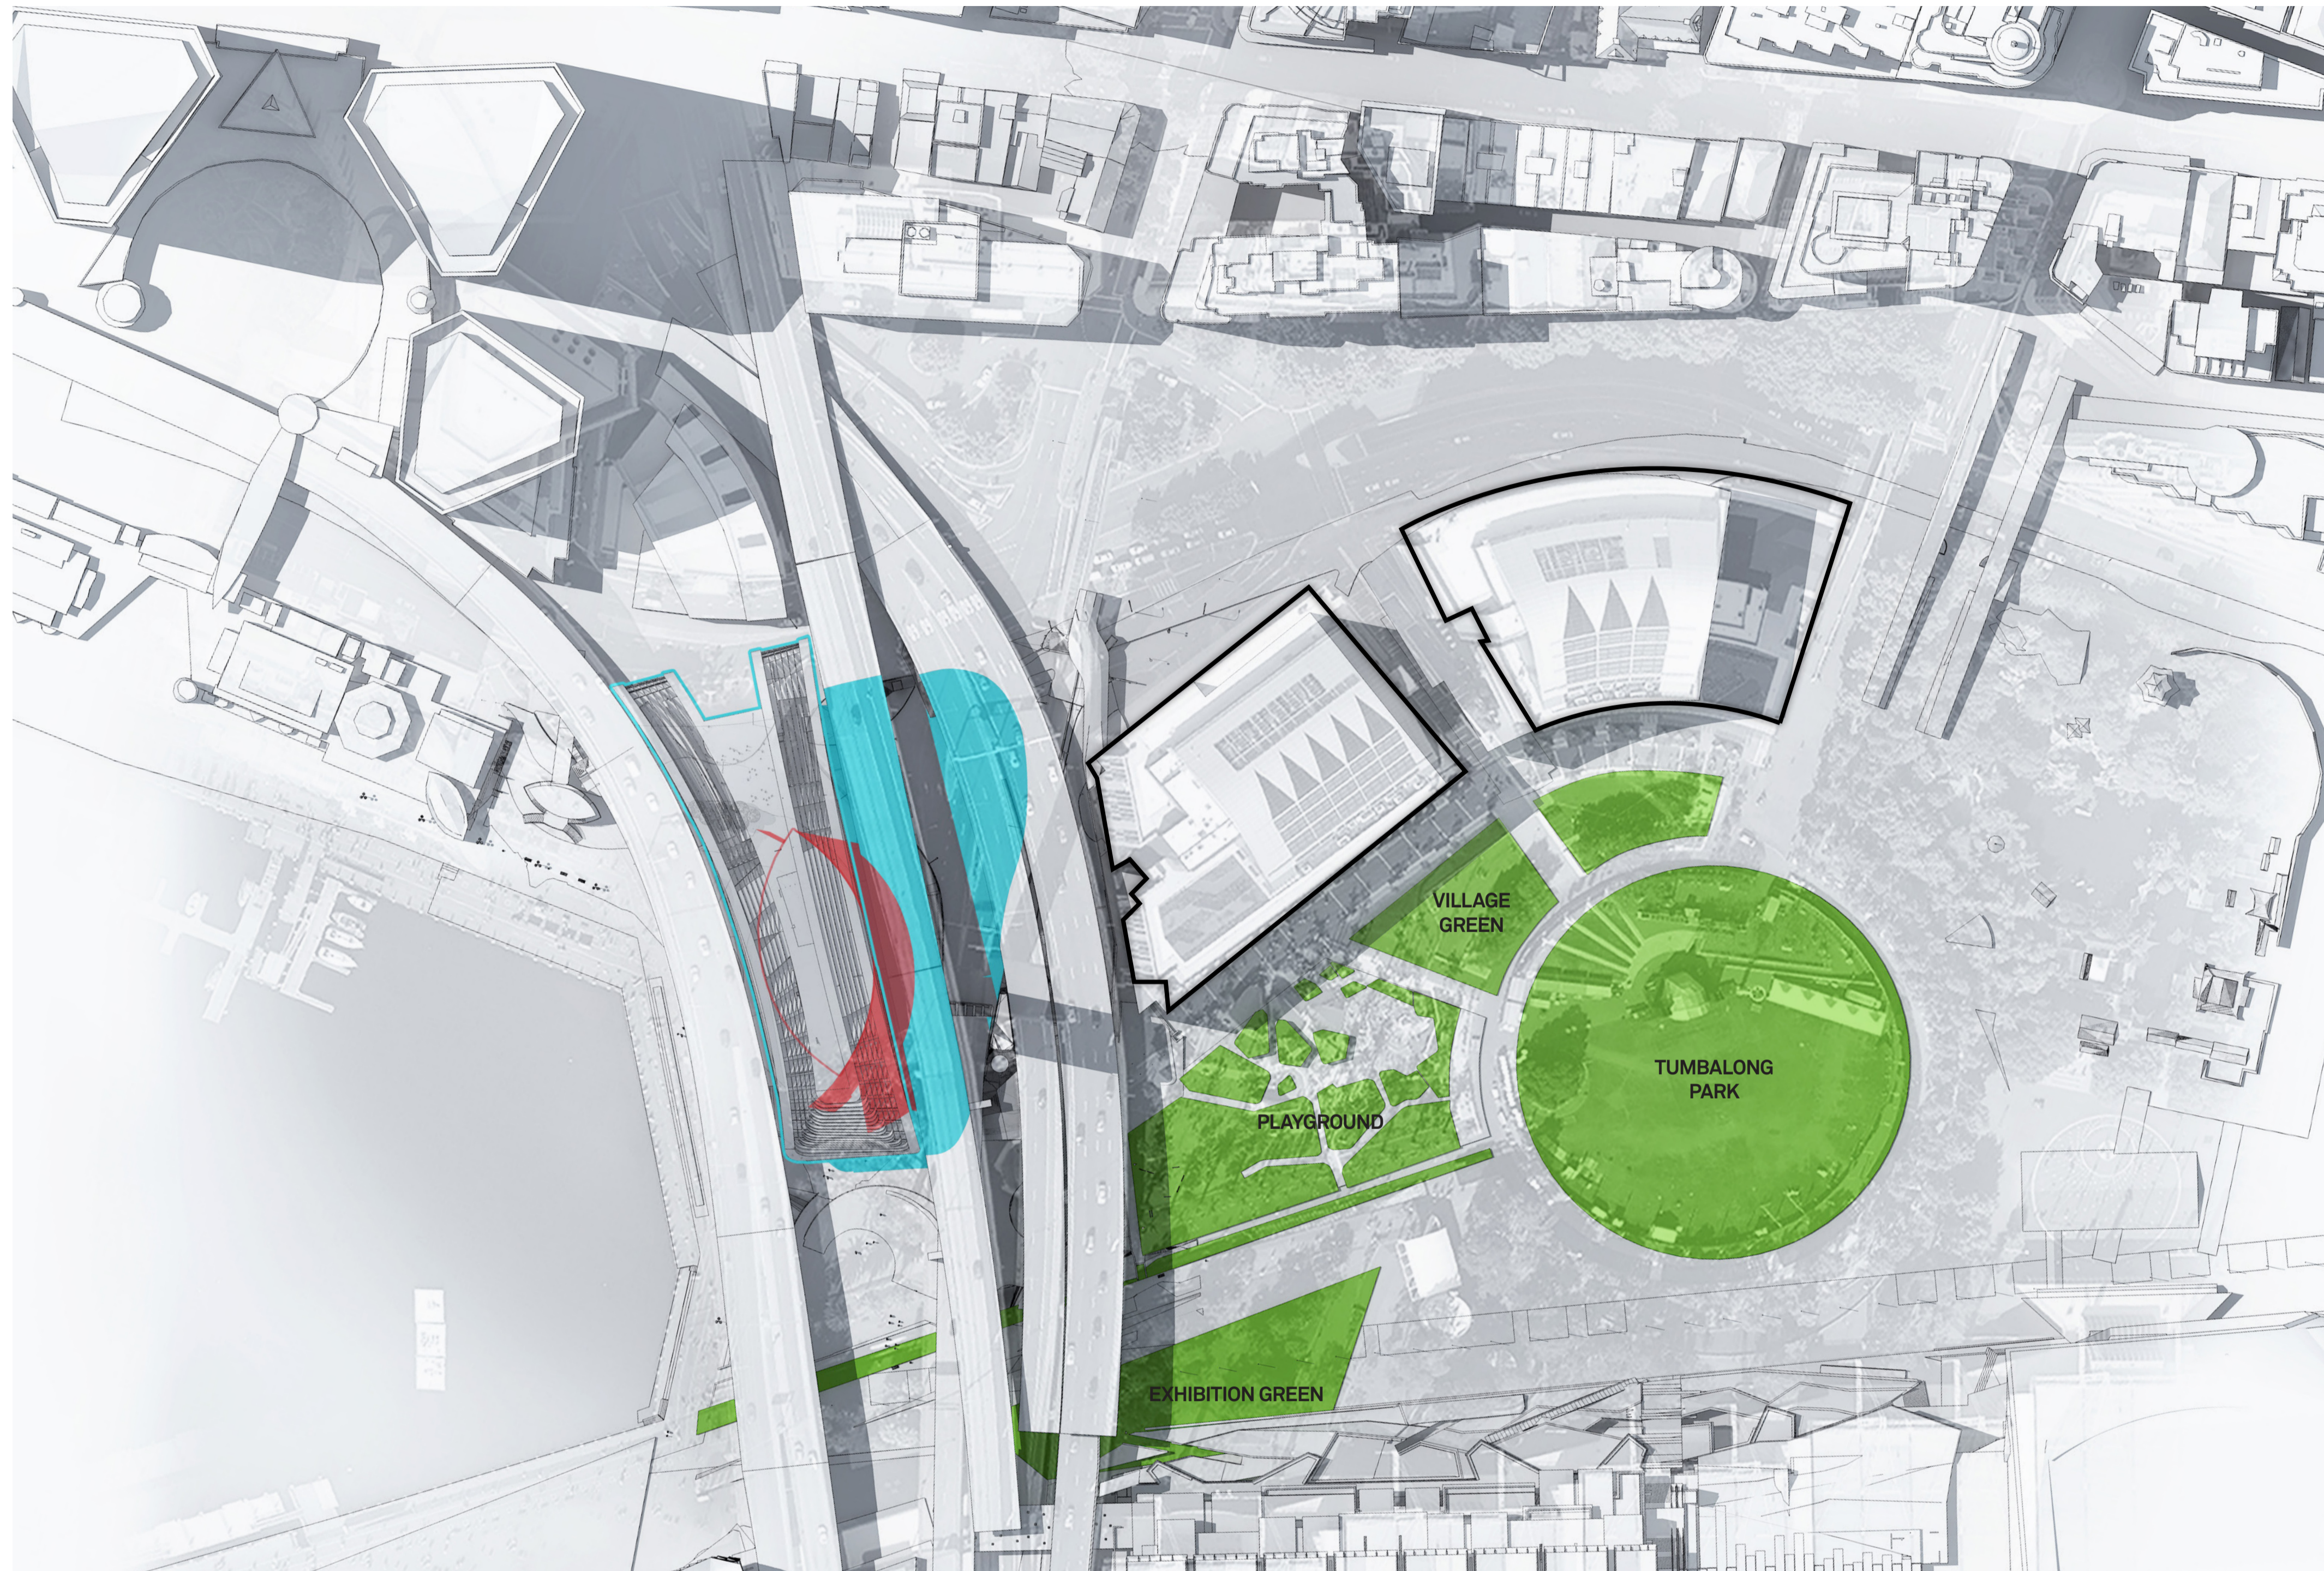

**EXISTING SHADOW**

**PROPOSAL SHADOW**

MARCH 21 1200\_

Revision  
FOR APPROVAL

Date  
15 Feb 2017

Project Name  
REDEVELOPMENT OF  
31 WHEAT ROAD, SYDNEY

Drawing  
ARC-HSL-SOLAR-0100

HASSELL