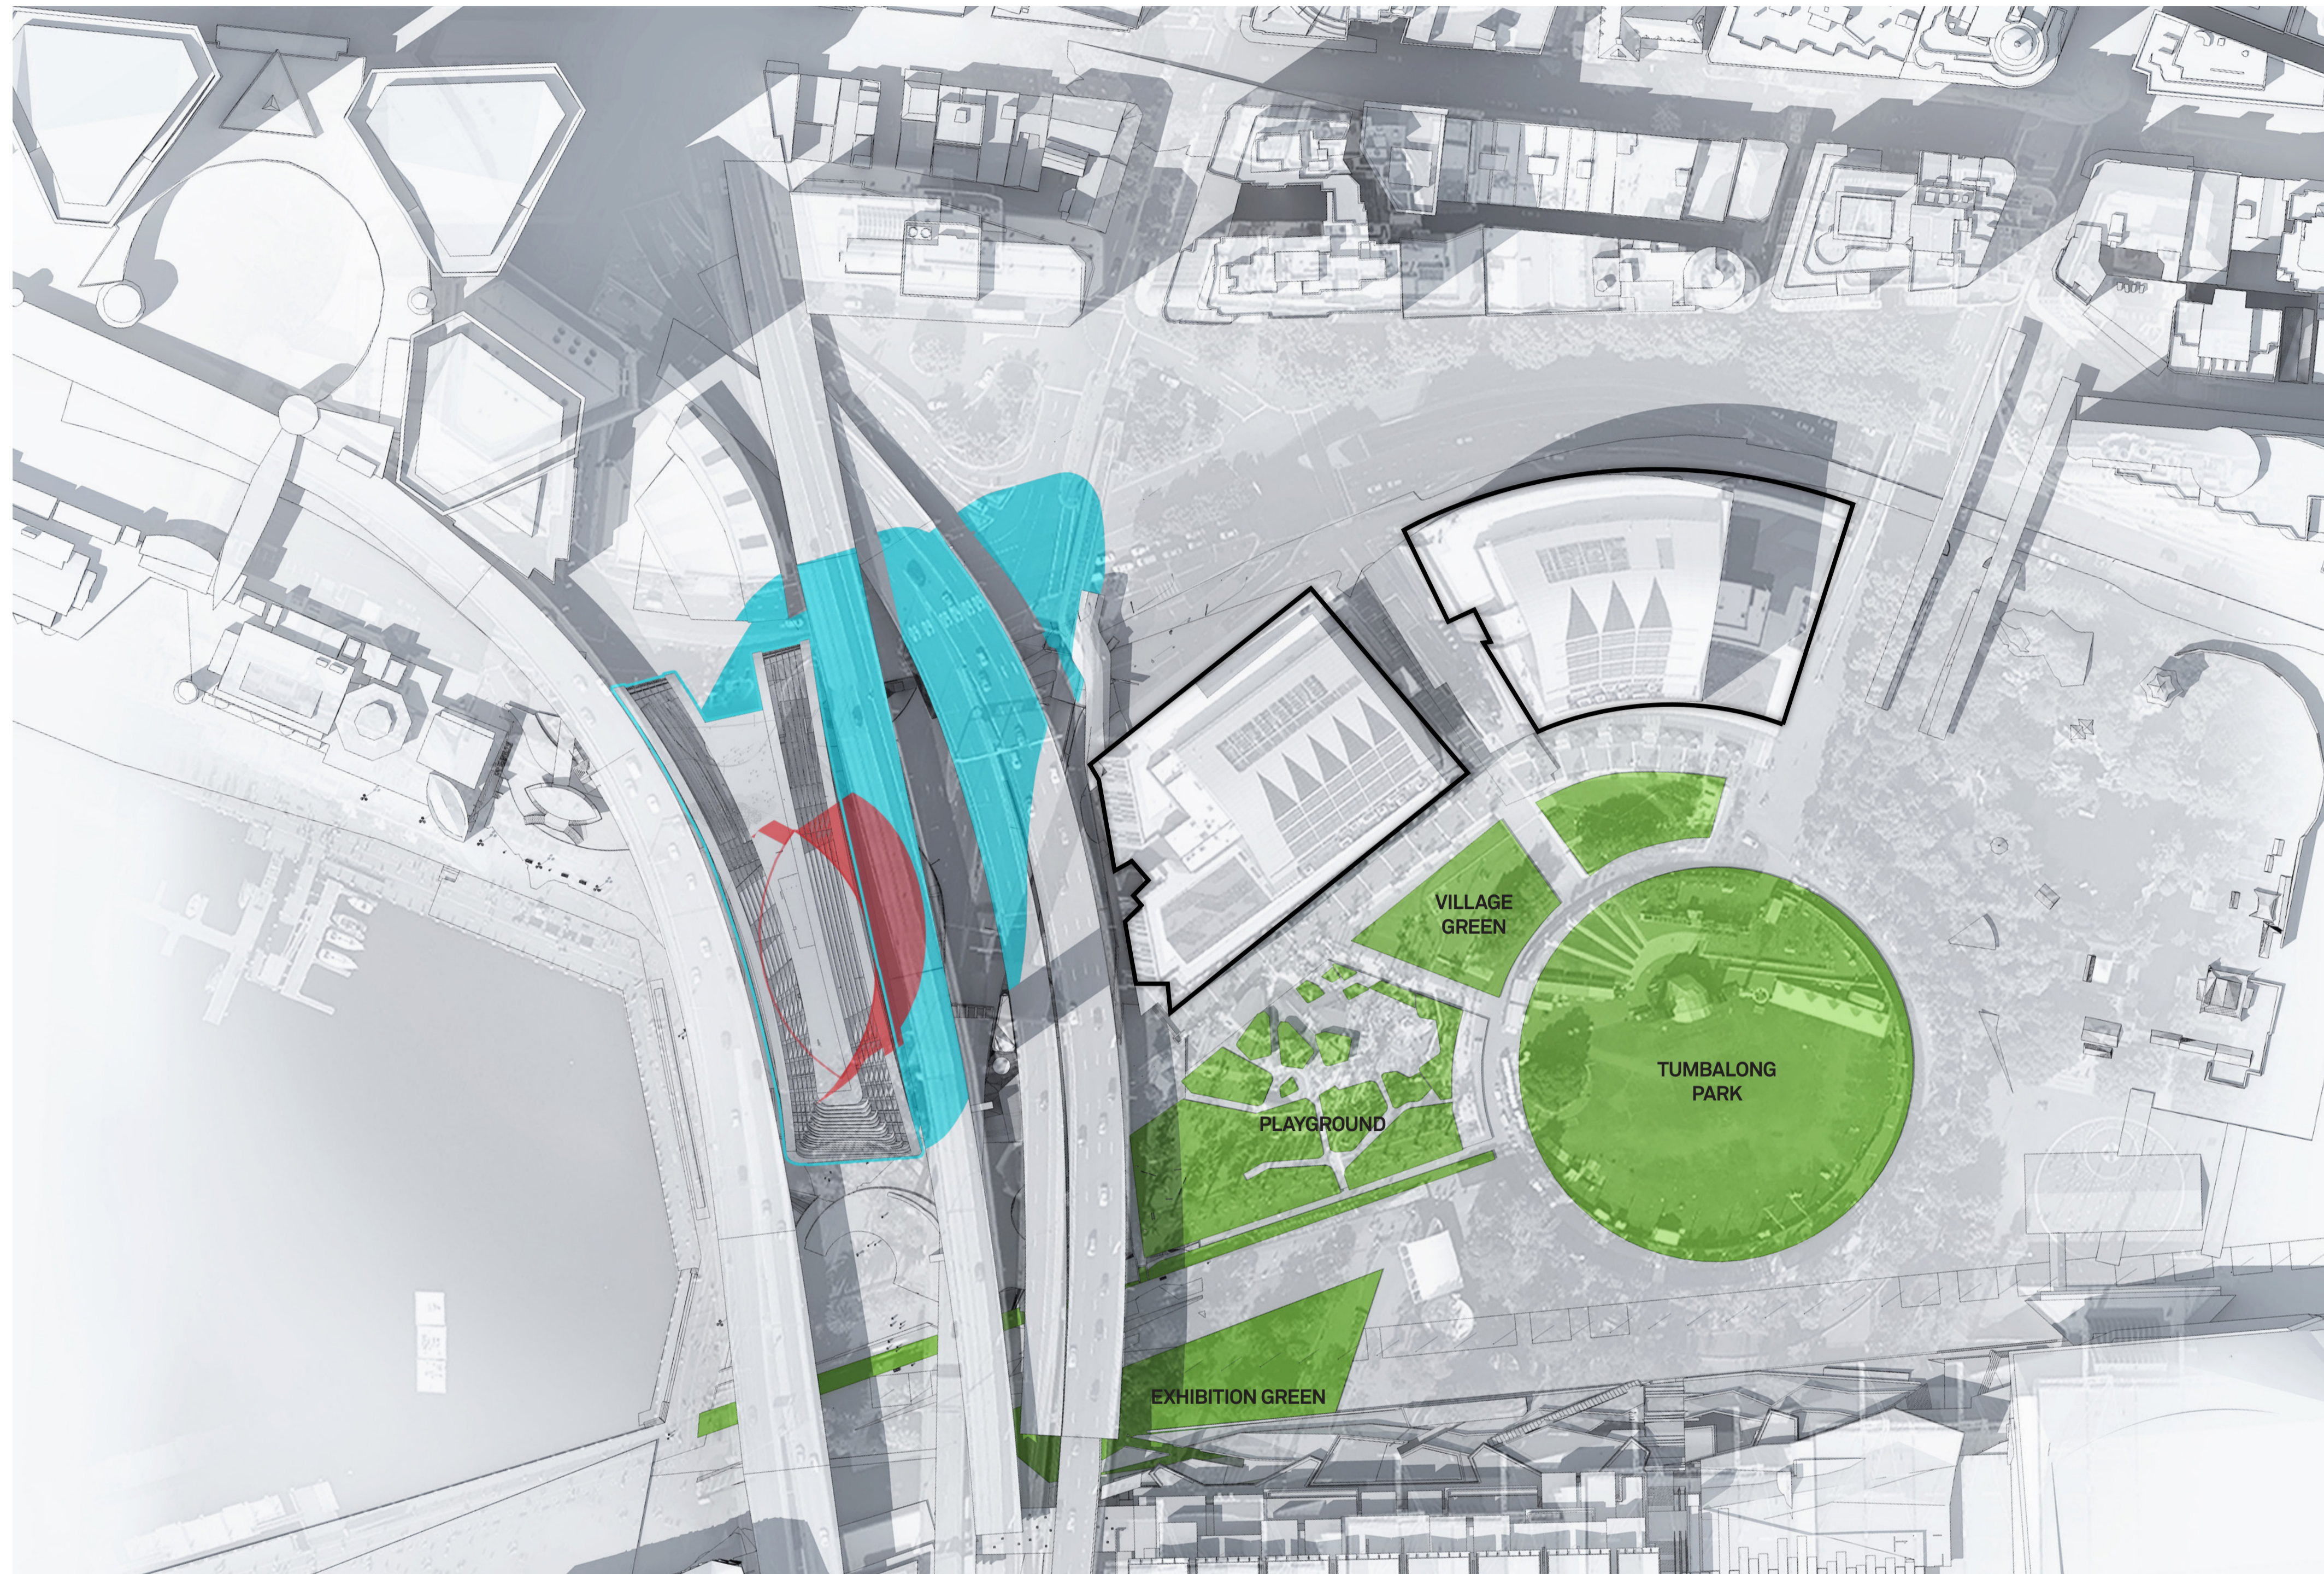

**EXISTING SHADOW**

**PROPOSAL SHADOW**

MARCH 21 1400\_

Revision  
FOR APPROVAL

Date  
15 Feb 2017

Project Name  
REDEVELOPMENT OF  
31 WHEAT ROAD, SYDNEY

Drawing  
ARC-HSL-SOLAR-0100

HASSELL