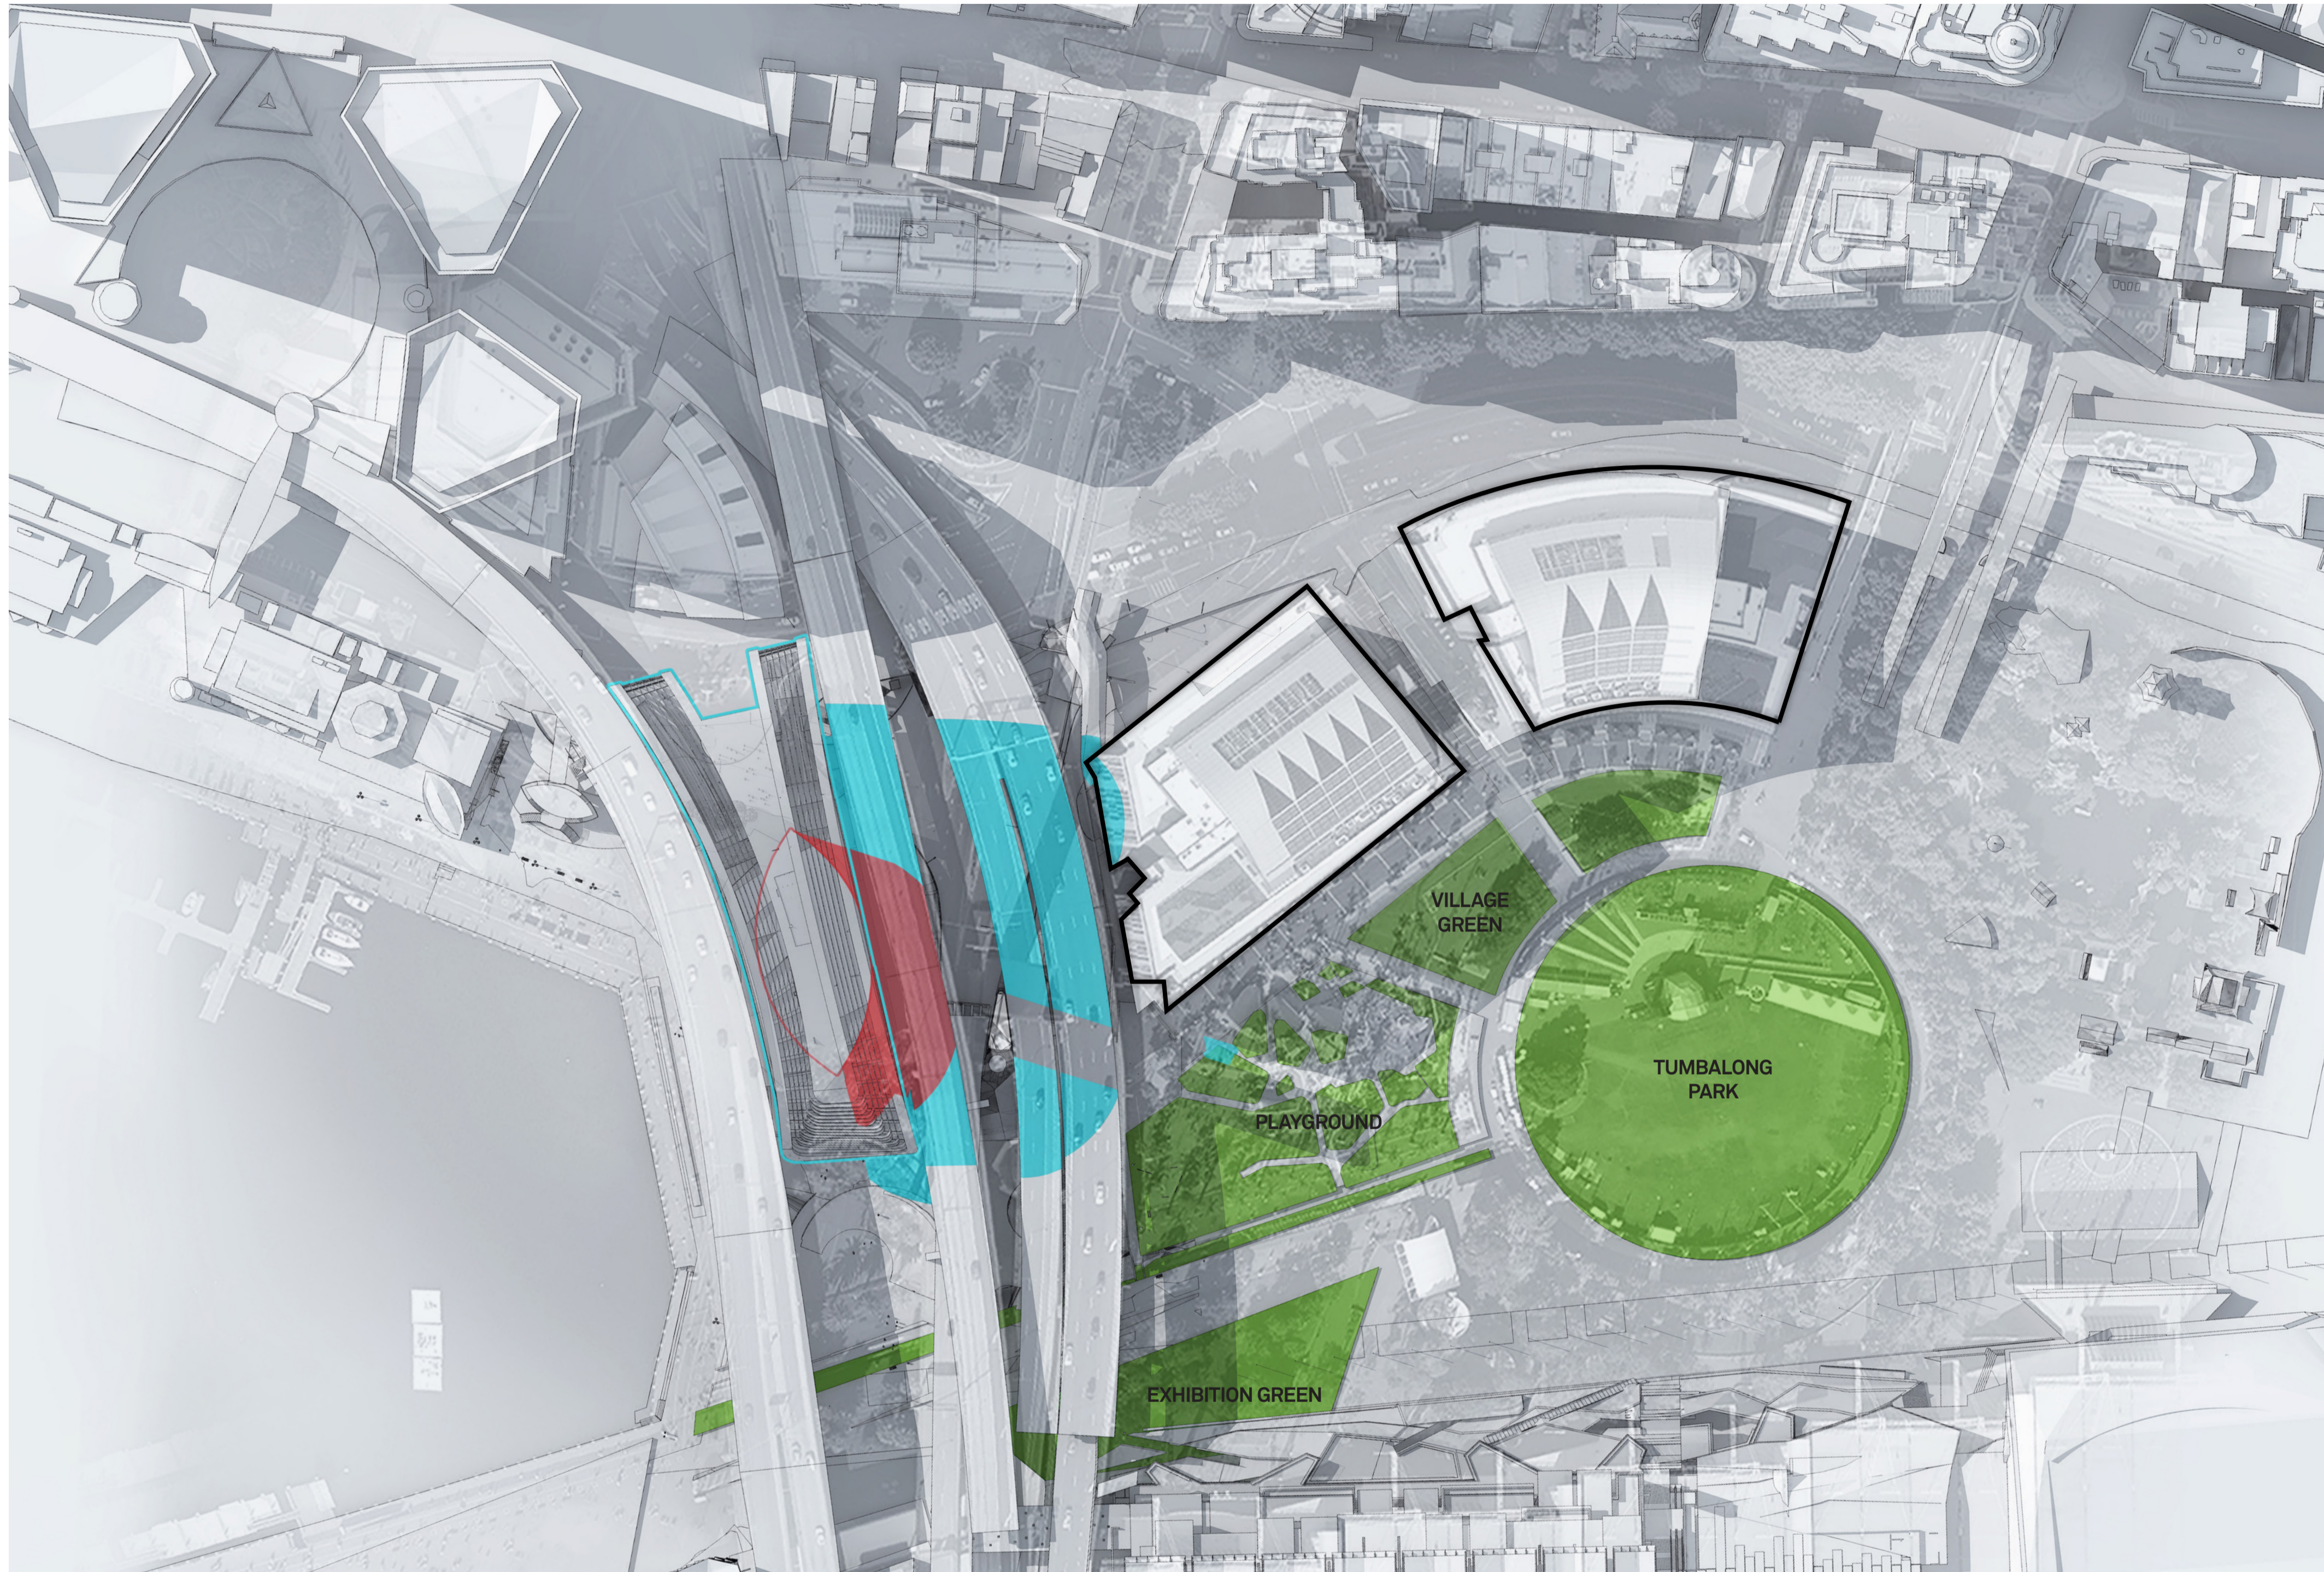

Date  
15 Feb 2017

Project Name  
REDEVELOPMENT OF  
31 WHEAT ROAD, SYDNEY

Drawing  
ARC-HSL-SOLAR-0100

HASSELL

RUSSELL &  
GEORGE

pmdl  
ARCHITECTURE  
INTERIORS  
MASTERPLANNING

ASPECT Studios™

Grocon

**EXISTING SHADOW**

**PROPOSAL SHADOW**

JUNE 21 1130\_

Revision  
FOR APPROVAL

Date  
15 Feb 2017

Project Name  
REDEVELOPMENT OF  
31 WHEAT ROAD, SYDNEY

Drawing  
ARC-HSL-SOLAR-0100

HASSELL