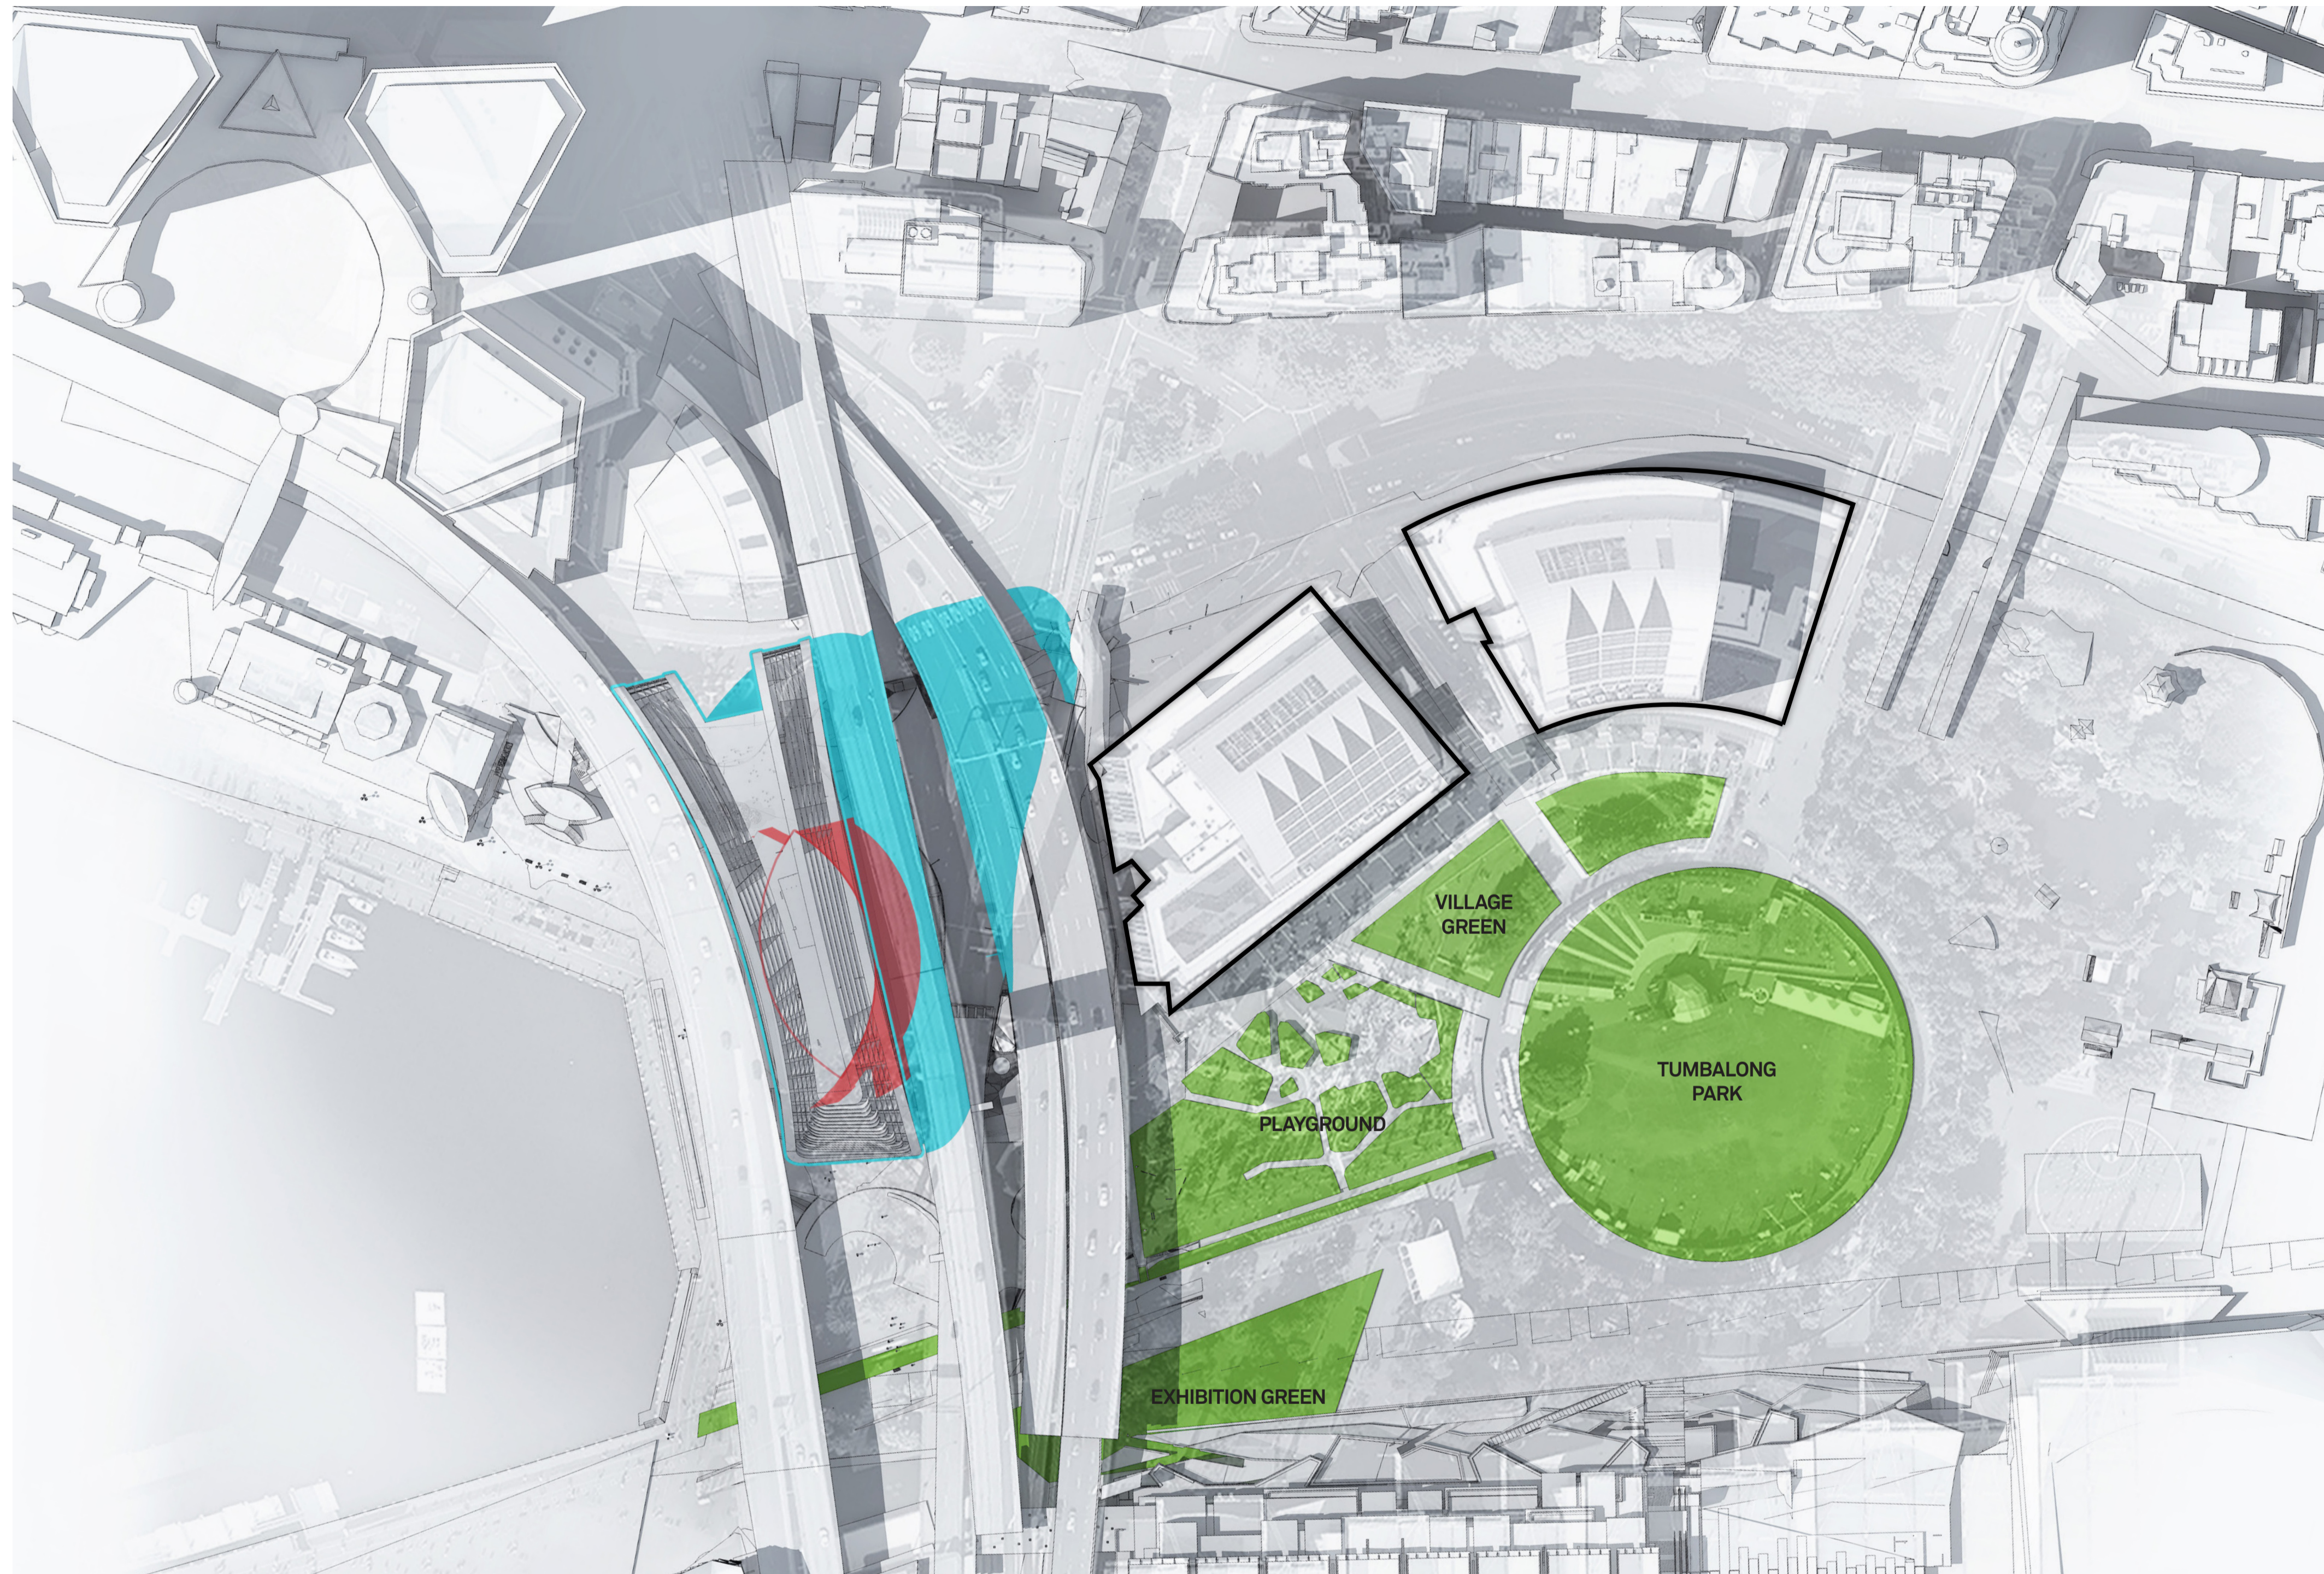

**EXISTING SHADOW**

**PROPOSAL SHADOW**

MARCH 21 1300\_

Revision  
FOR APPROVAL

Date  
15 Feb 2017

Project Name  
REDEVELOPMENT OF  
31 WHEAT ROAD, SYDNEY

Drawing  
ARC-HSL-SOLAR-0100

HASSELL