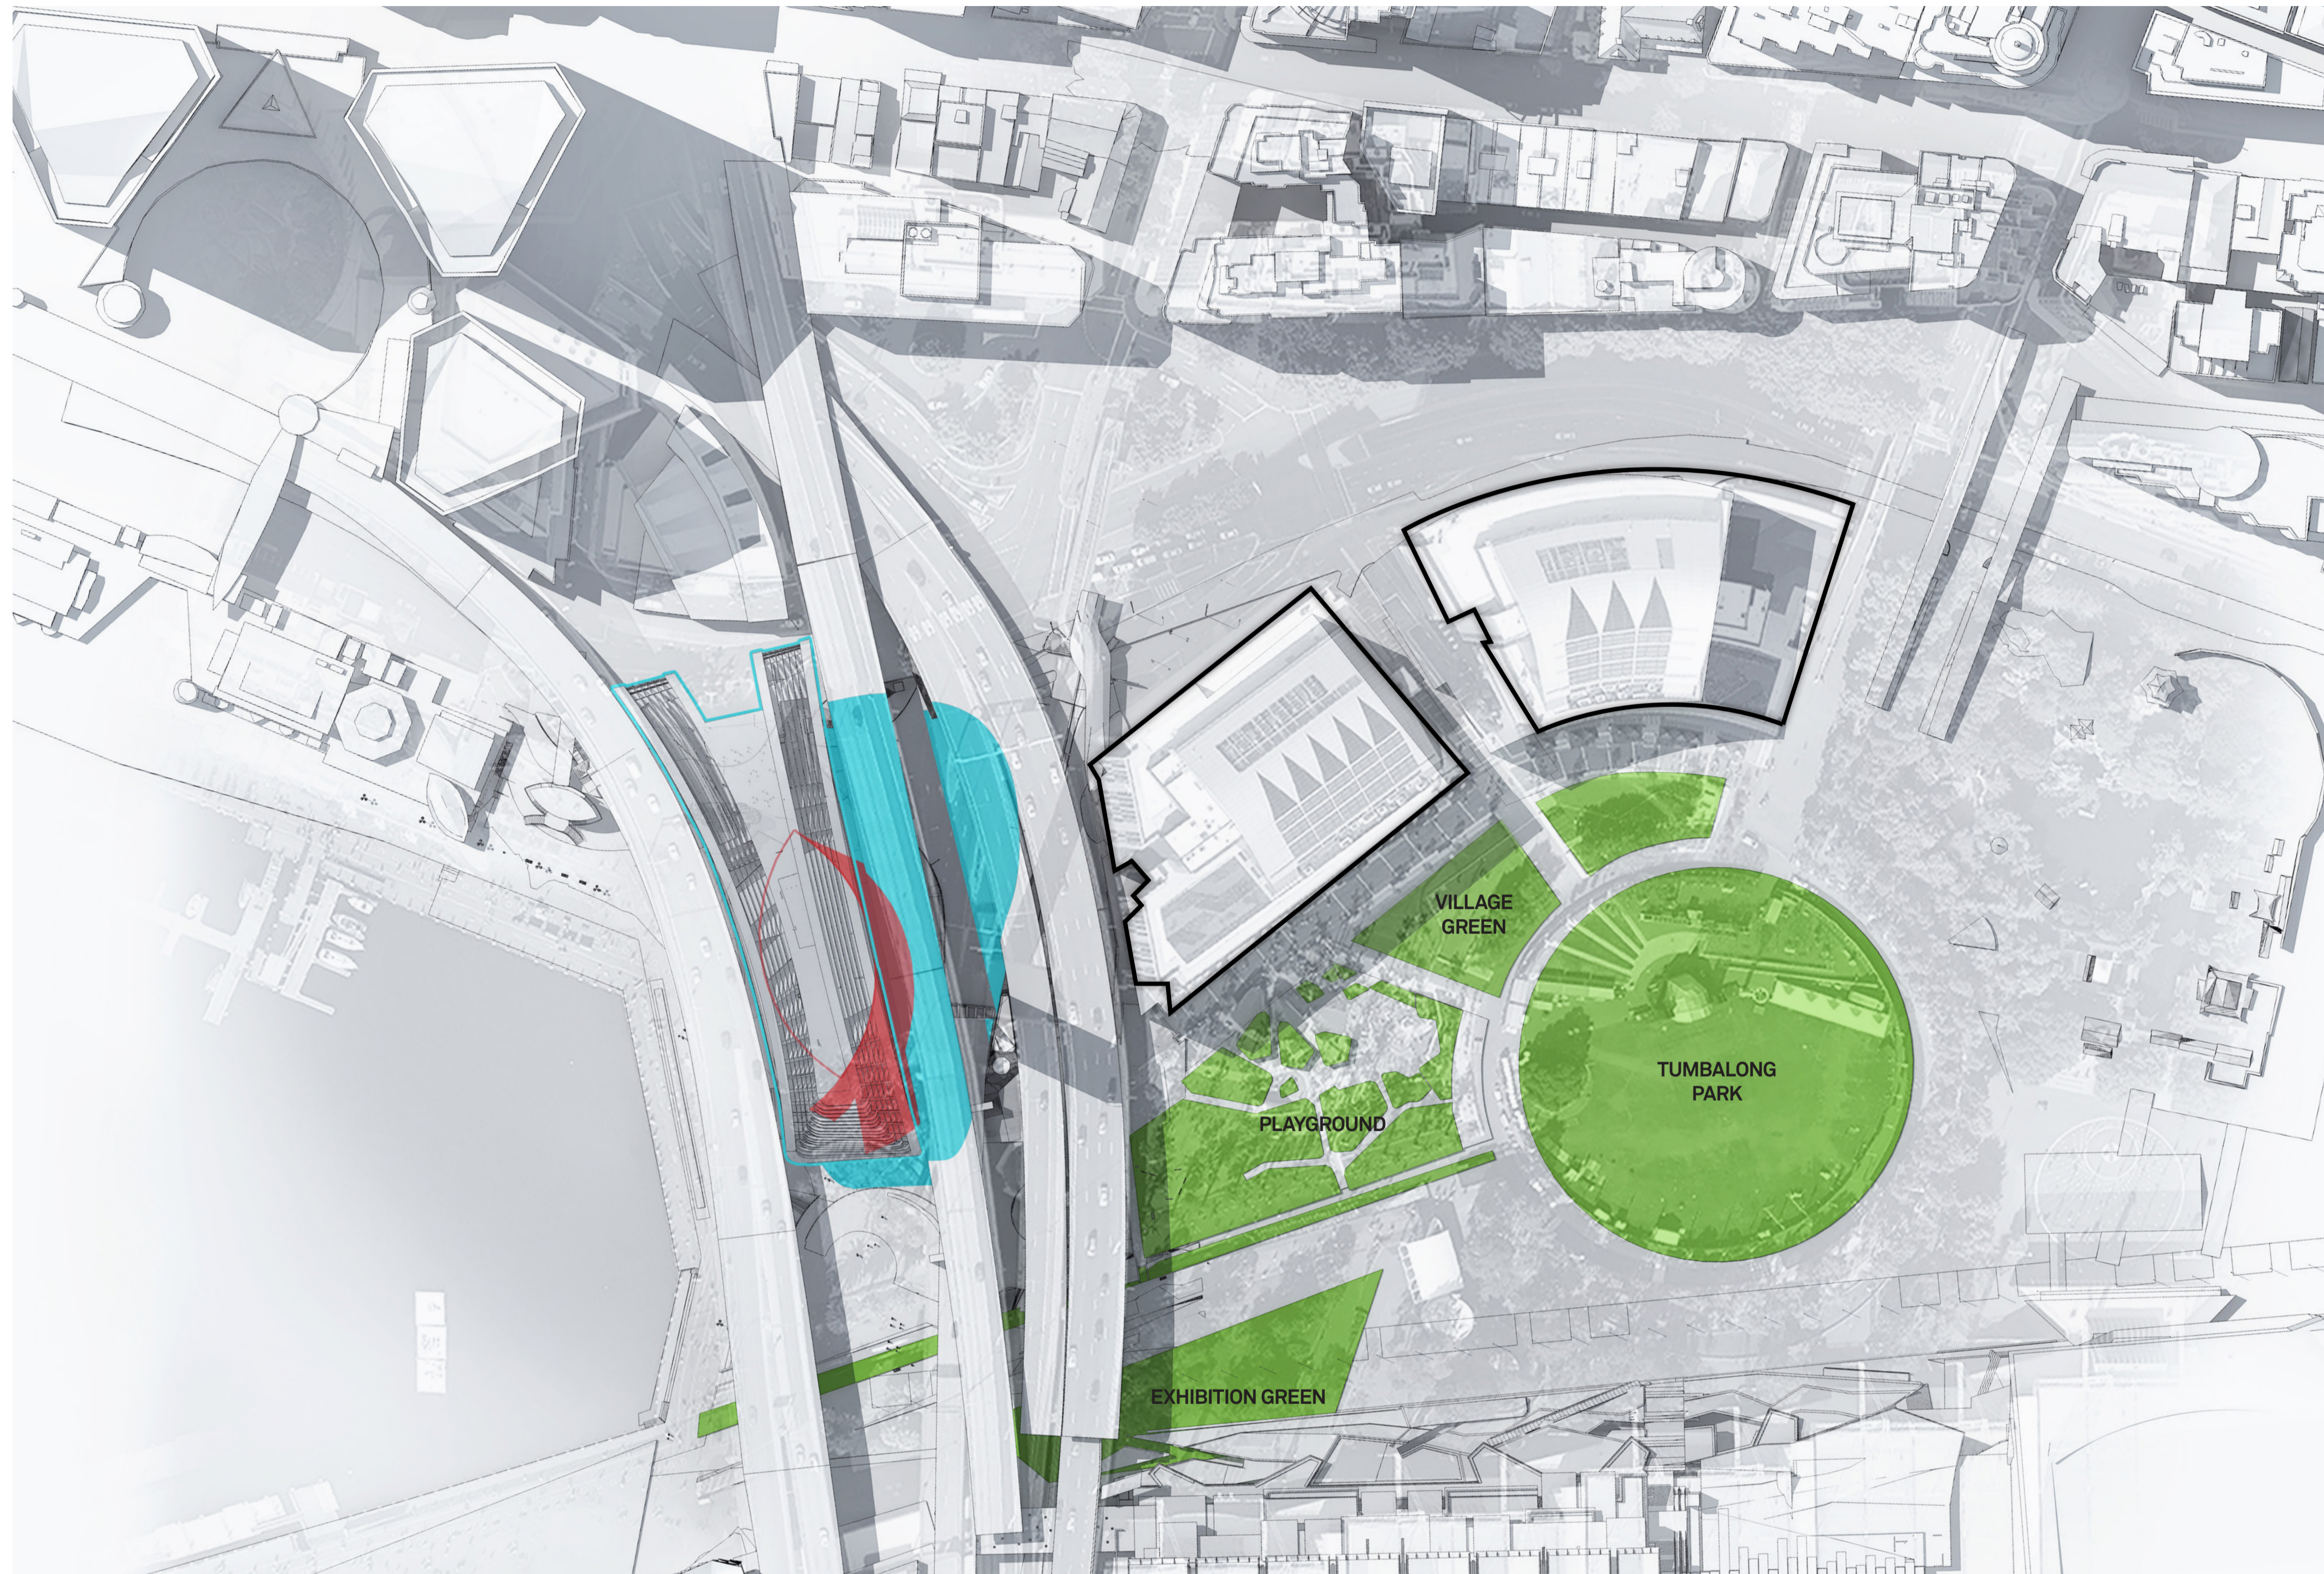

EXISTING SHADOW

PROPOSAL SHADOW

MARCH 21 1130_

Revision
FOR APPROVAL

Date
15 Feb 2017

Project Name
REDEVELOPMENT OF
31 WHEAT ROAD, SYDNEY

Drawing
ARC-HSL-SOLAR-0100

HASSELL

RUSSELL &
GEORGE

pmdl
ARCHITECTURE
INTERIORS
MASTERPLANNING

ASPECT Studios™

Grocon