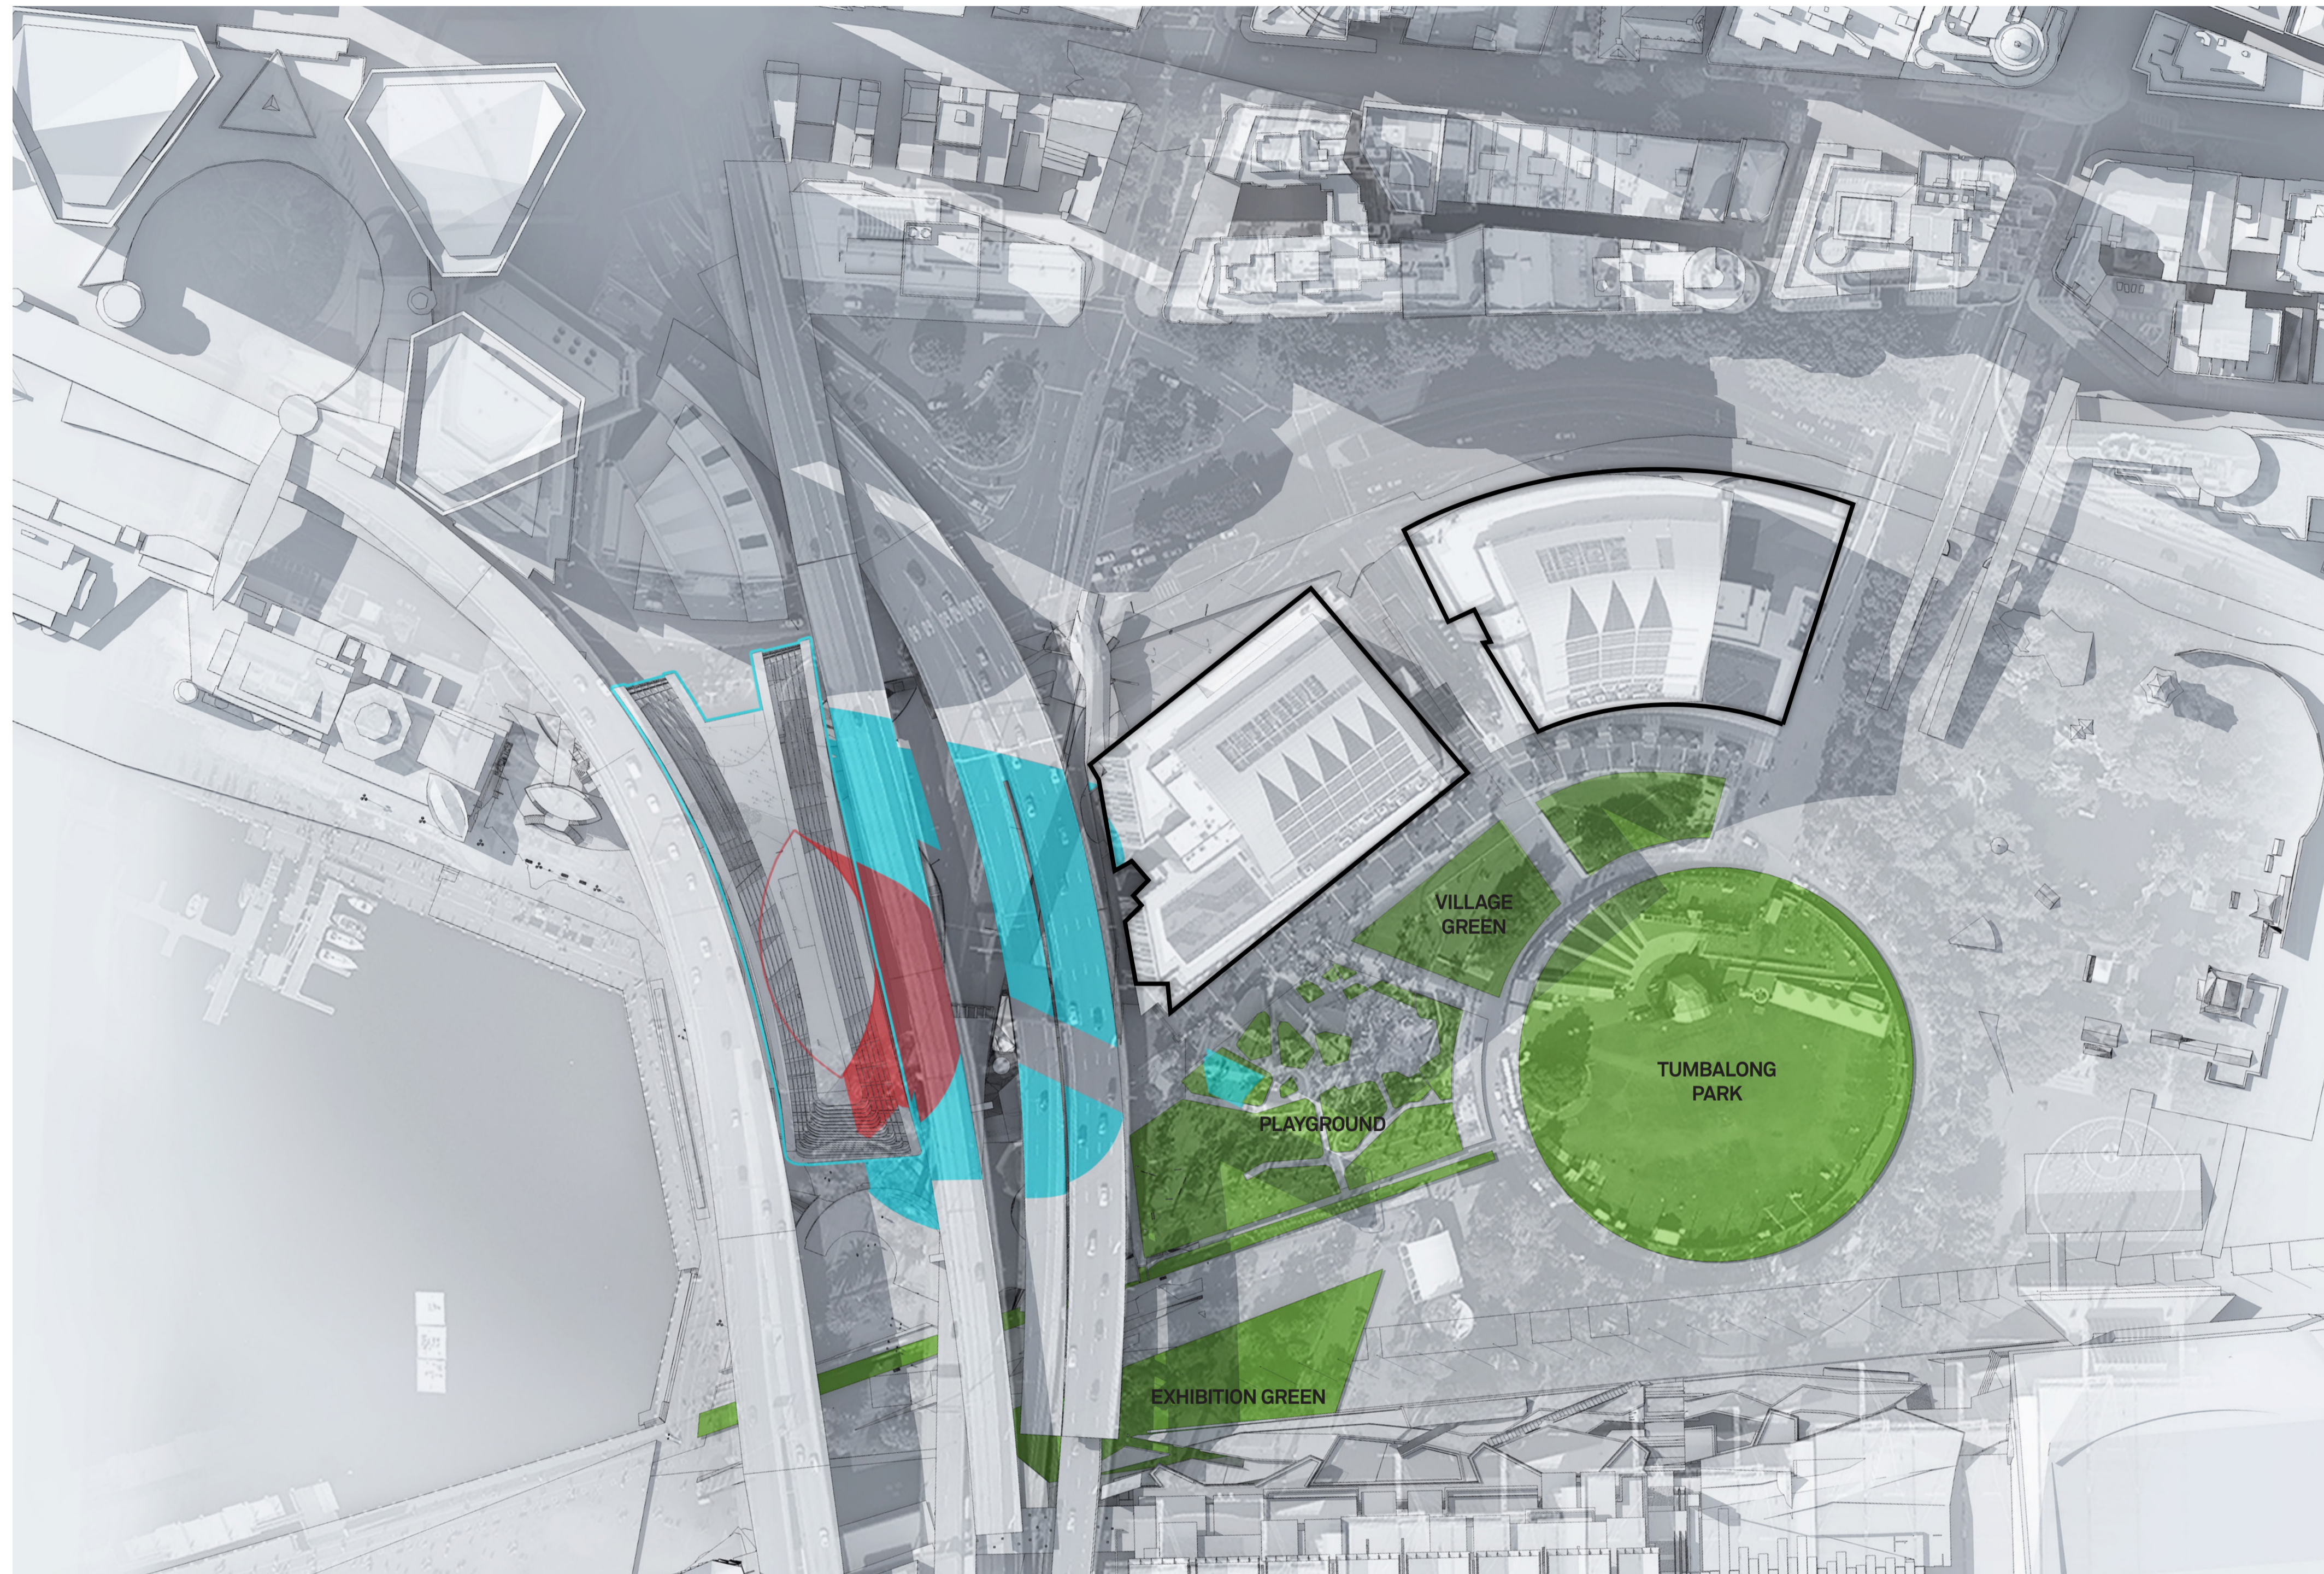

EXISTING SHADOW

PROPOSAL SHADOW

JUNE 21 1100_

Revision
FOR APPROVAL

Date
15 Feb 2017

Project Name
REDEVELOPMENT OF
31 WHEAT ROAD, SYDNEY

Drawing
ARC-HSL-SOLAR-0100

HASSELL

RUSSELL &
GEORGE

pmdl
ARCHITECTURE
INTERIORS
MASTERPLANNING

ASPECT Studios™

Grocon