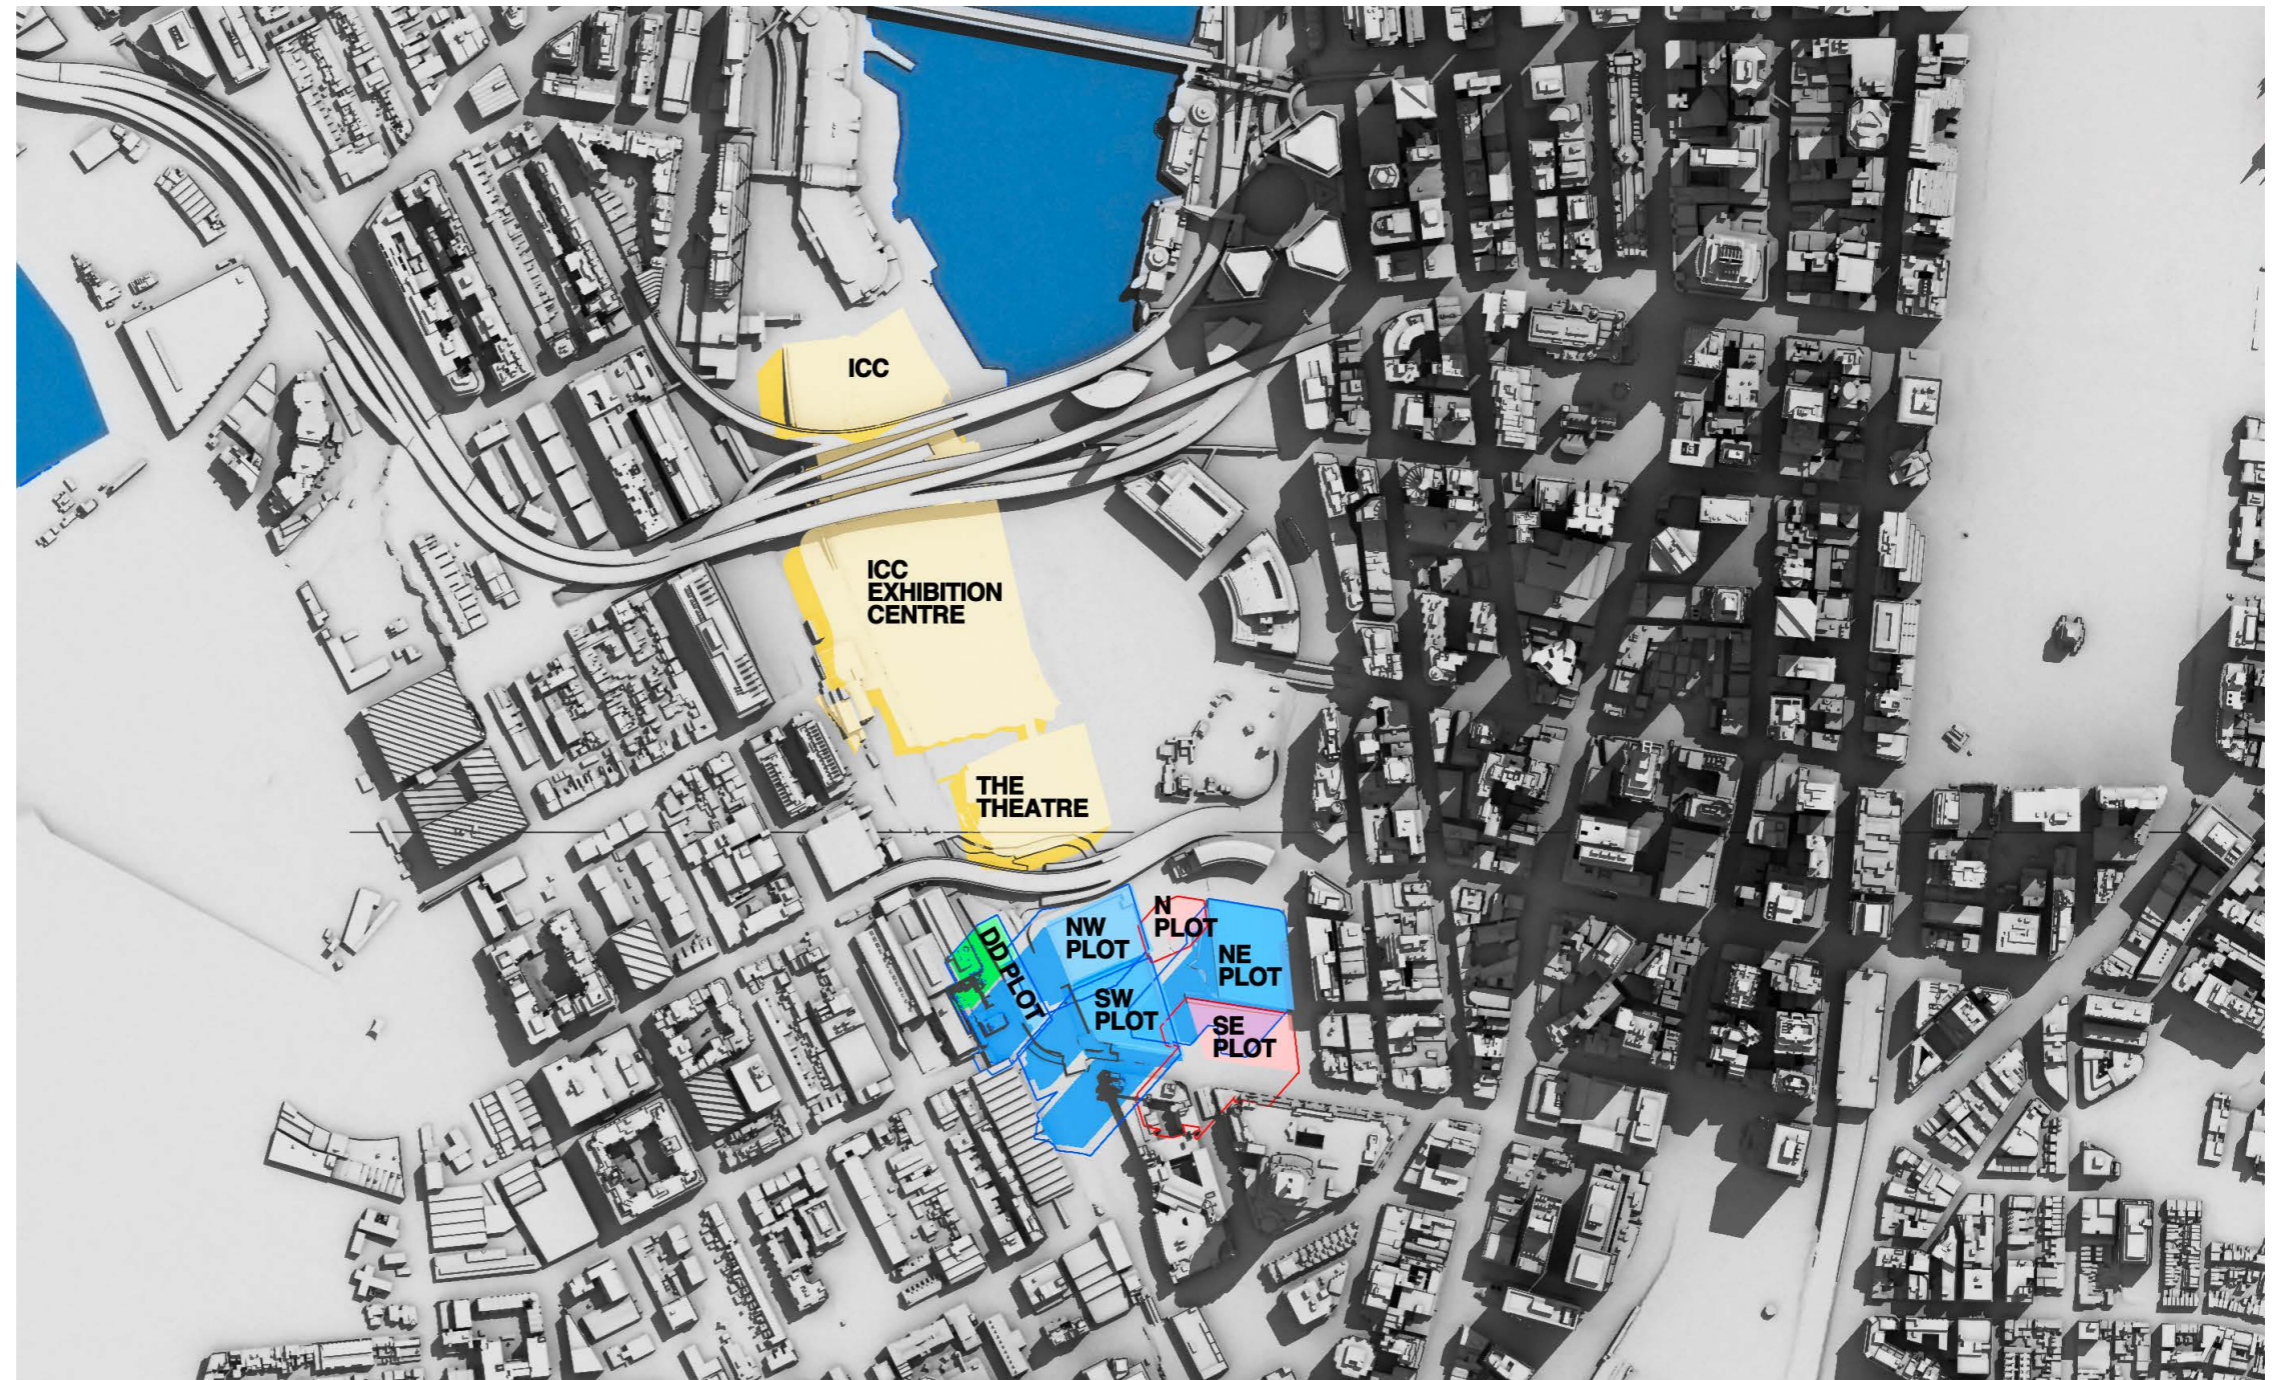

SICEEP - W1 Shadow Study

21st June, 4pm

SICEEP - W1 Shadow Study

21st September, 9am

- |   |   |  |  |  |   |
|---|---|--|--|--|---|
|  Shadows cast by W1 building |  Shadows cast by SSDA3, SSDA4, SSDA5 + SSDA7 |  Parameter plan shadow for DD, NW, SW + NE Plot |  Concept proposal parameter plan shadows for N + SE plots |  Shadows cast by other buildings within the SICEEP site (PPP) |  Shadows cast by Existing City Buildings |
|---|---|--|--|--|---|

SICEEP - W1 Shadow Study

21st September, 10am

SICEEP - W1 Shadow Study

21st September, 11am