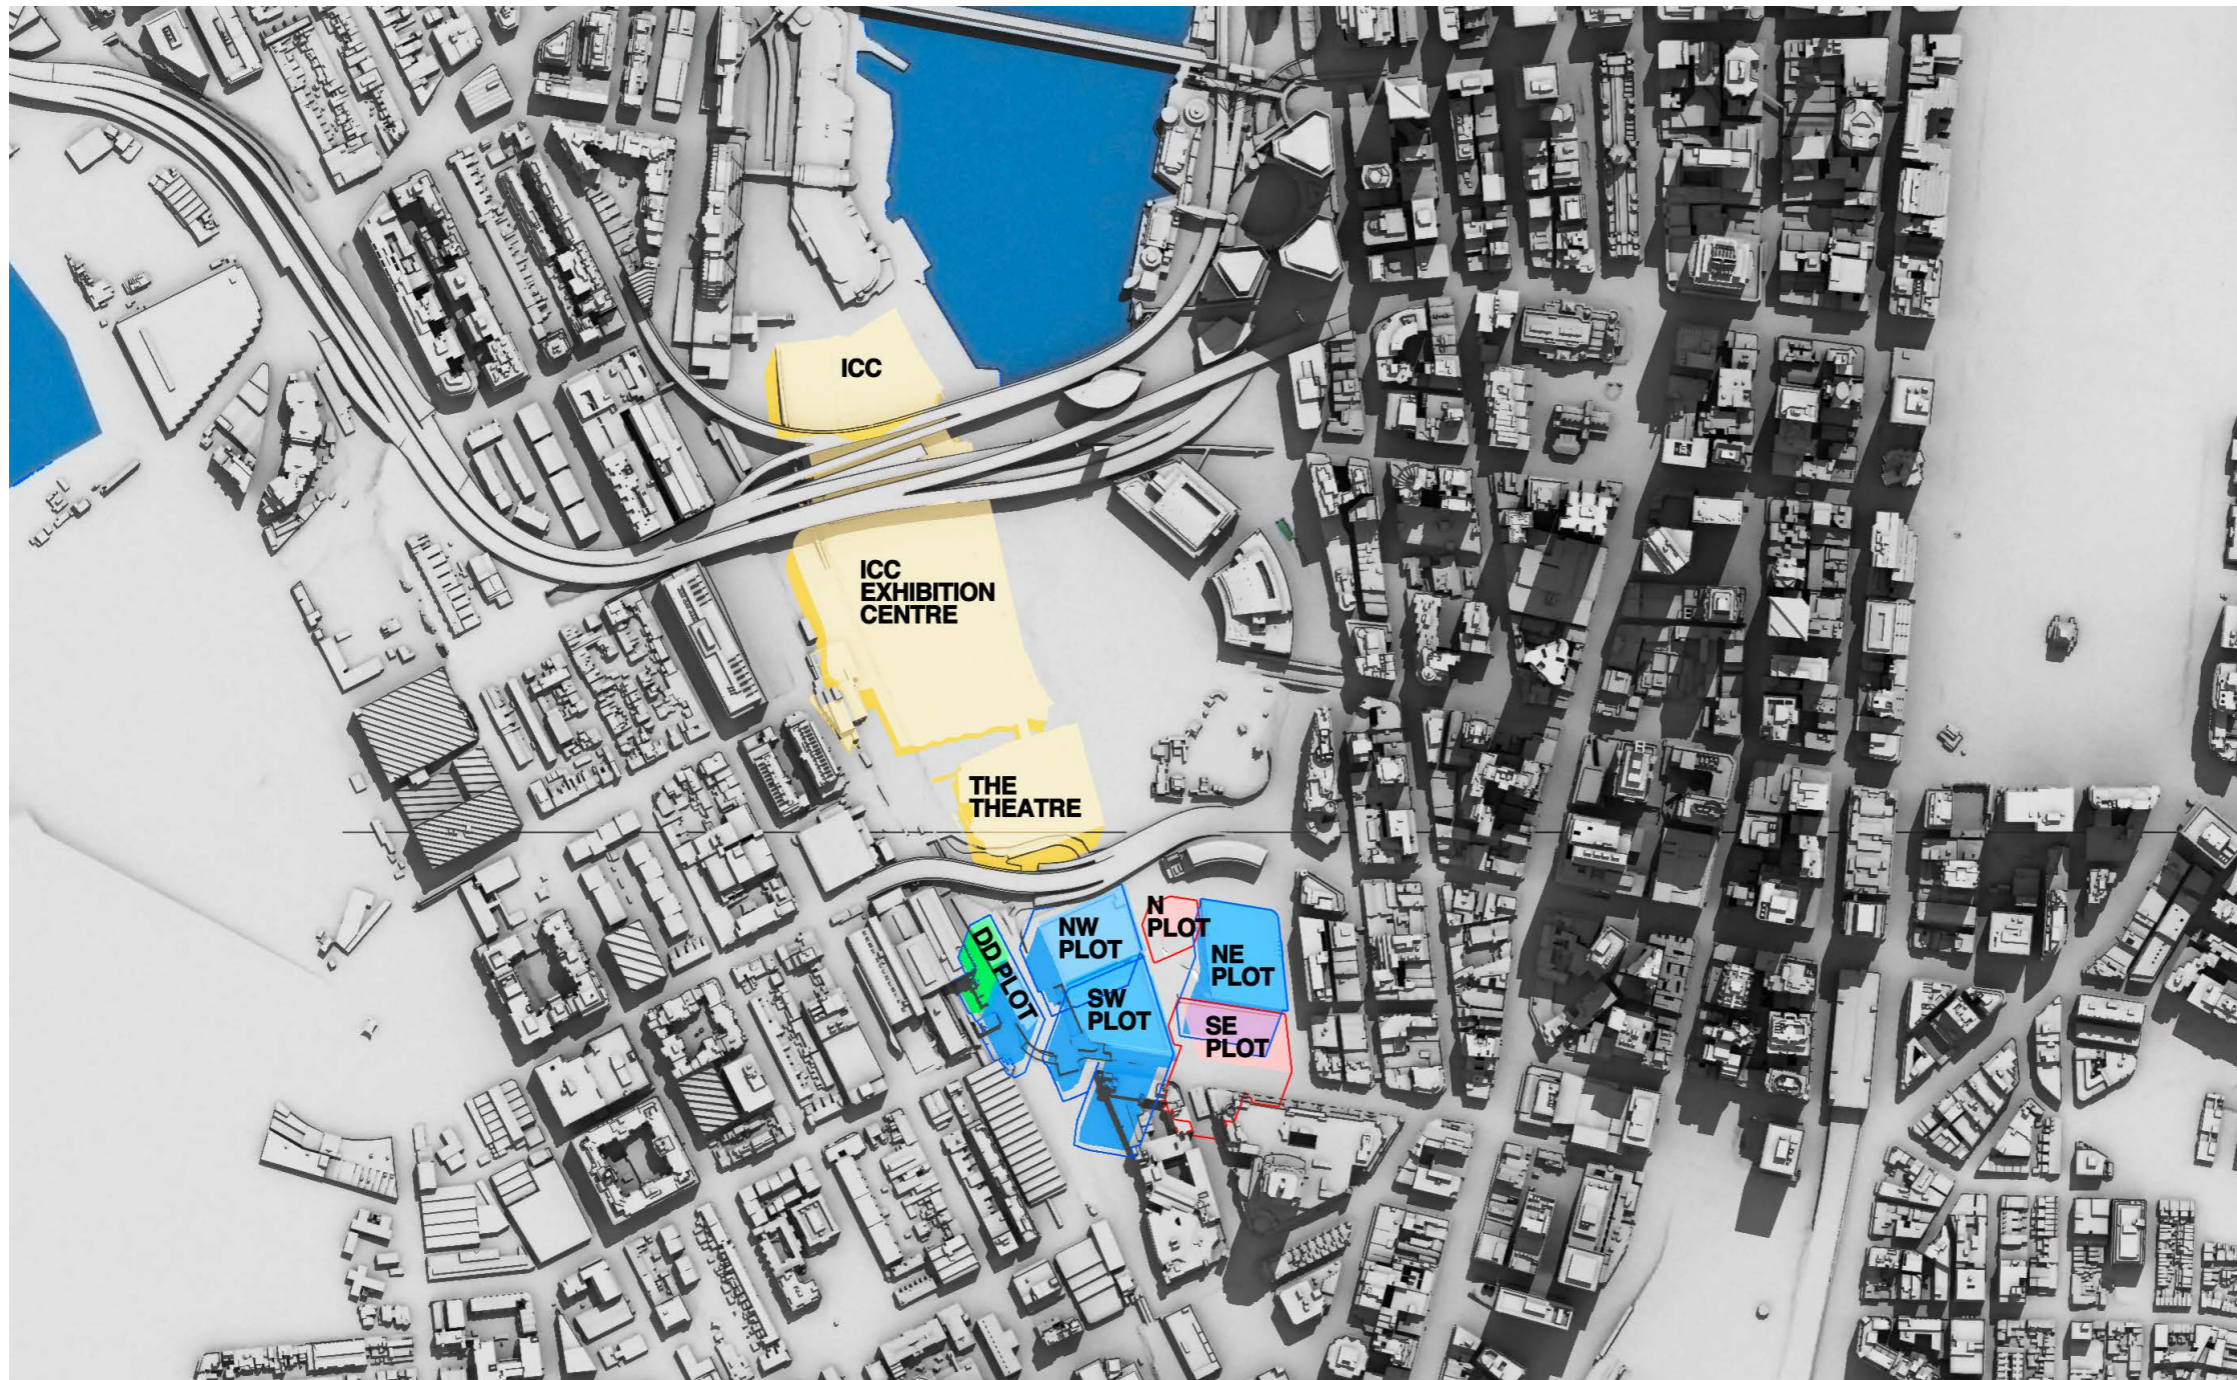

- Shadows cast by W1 building
- Shadows cast by SSDA3, SSDA4, SSDA5 + SSDA7
- Parameter plan shadow for DD, NW, SW + NE Plot
- Concept proposal parameter plan shadows for N + SE plots
- Shadows cast by other buildings within the SICEEP site (PPP)
- Shadows cast by Existing City Buildings

SICEEP - W1 Shadow Study

21st June, 4pm

SICEEP - W1 Shadow Study

21st September, 9am

- |   |   |  |  |  |   |
|---|---|--|--|--|---|
|  Shadows cast by W1 building |  Shadows cast by SSDA3, SSDA4, SSDA5 + SSDA7 |  Parameter plan shadow for DD, NW, SW + NE Plot |  Concept proposal parameter plan shadows for N + SE plots |  Shadows cast by other buildings within the SICEEP site (PPP) |  Shadows cast by Existing City Buildings |
|---|---|--|--|--|---|

SICEEP - W1 Shadow Study

21st September, 10am

SICEEP - W1 Shadow Study

21st September, 11am