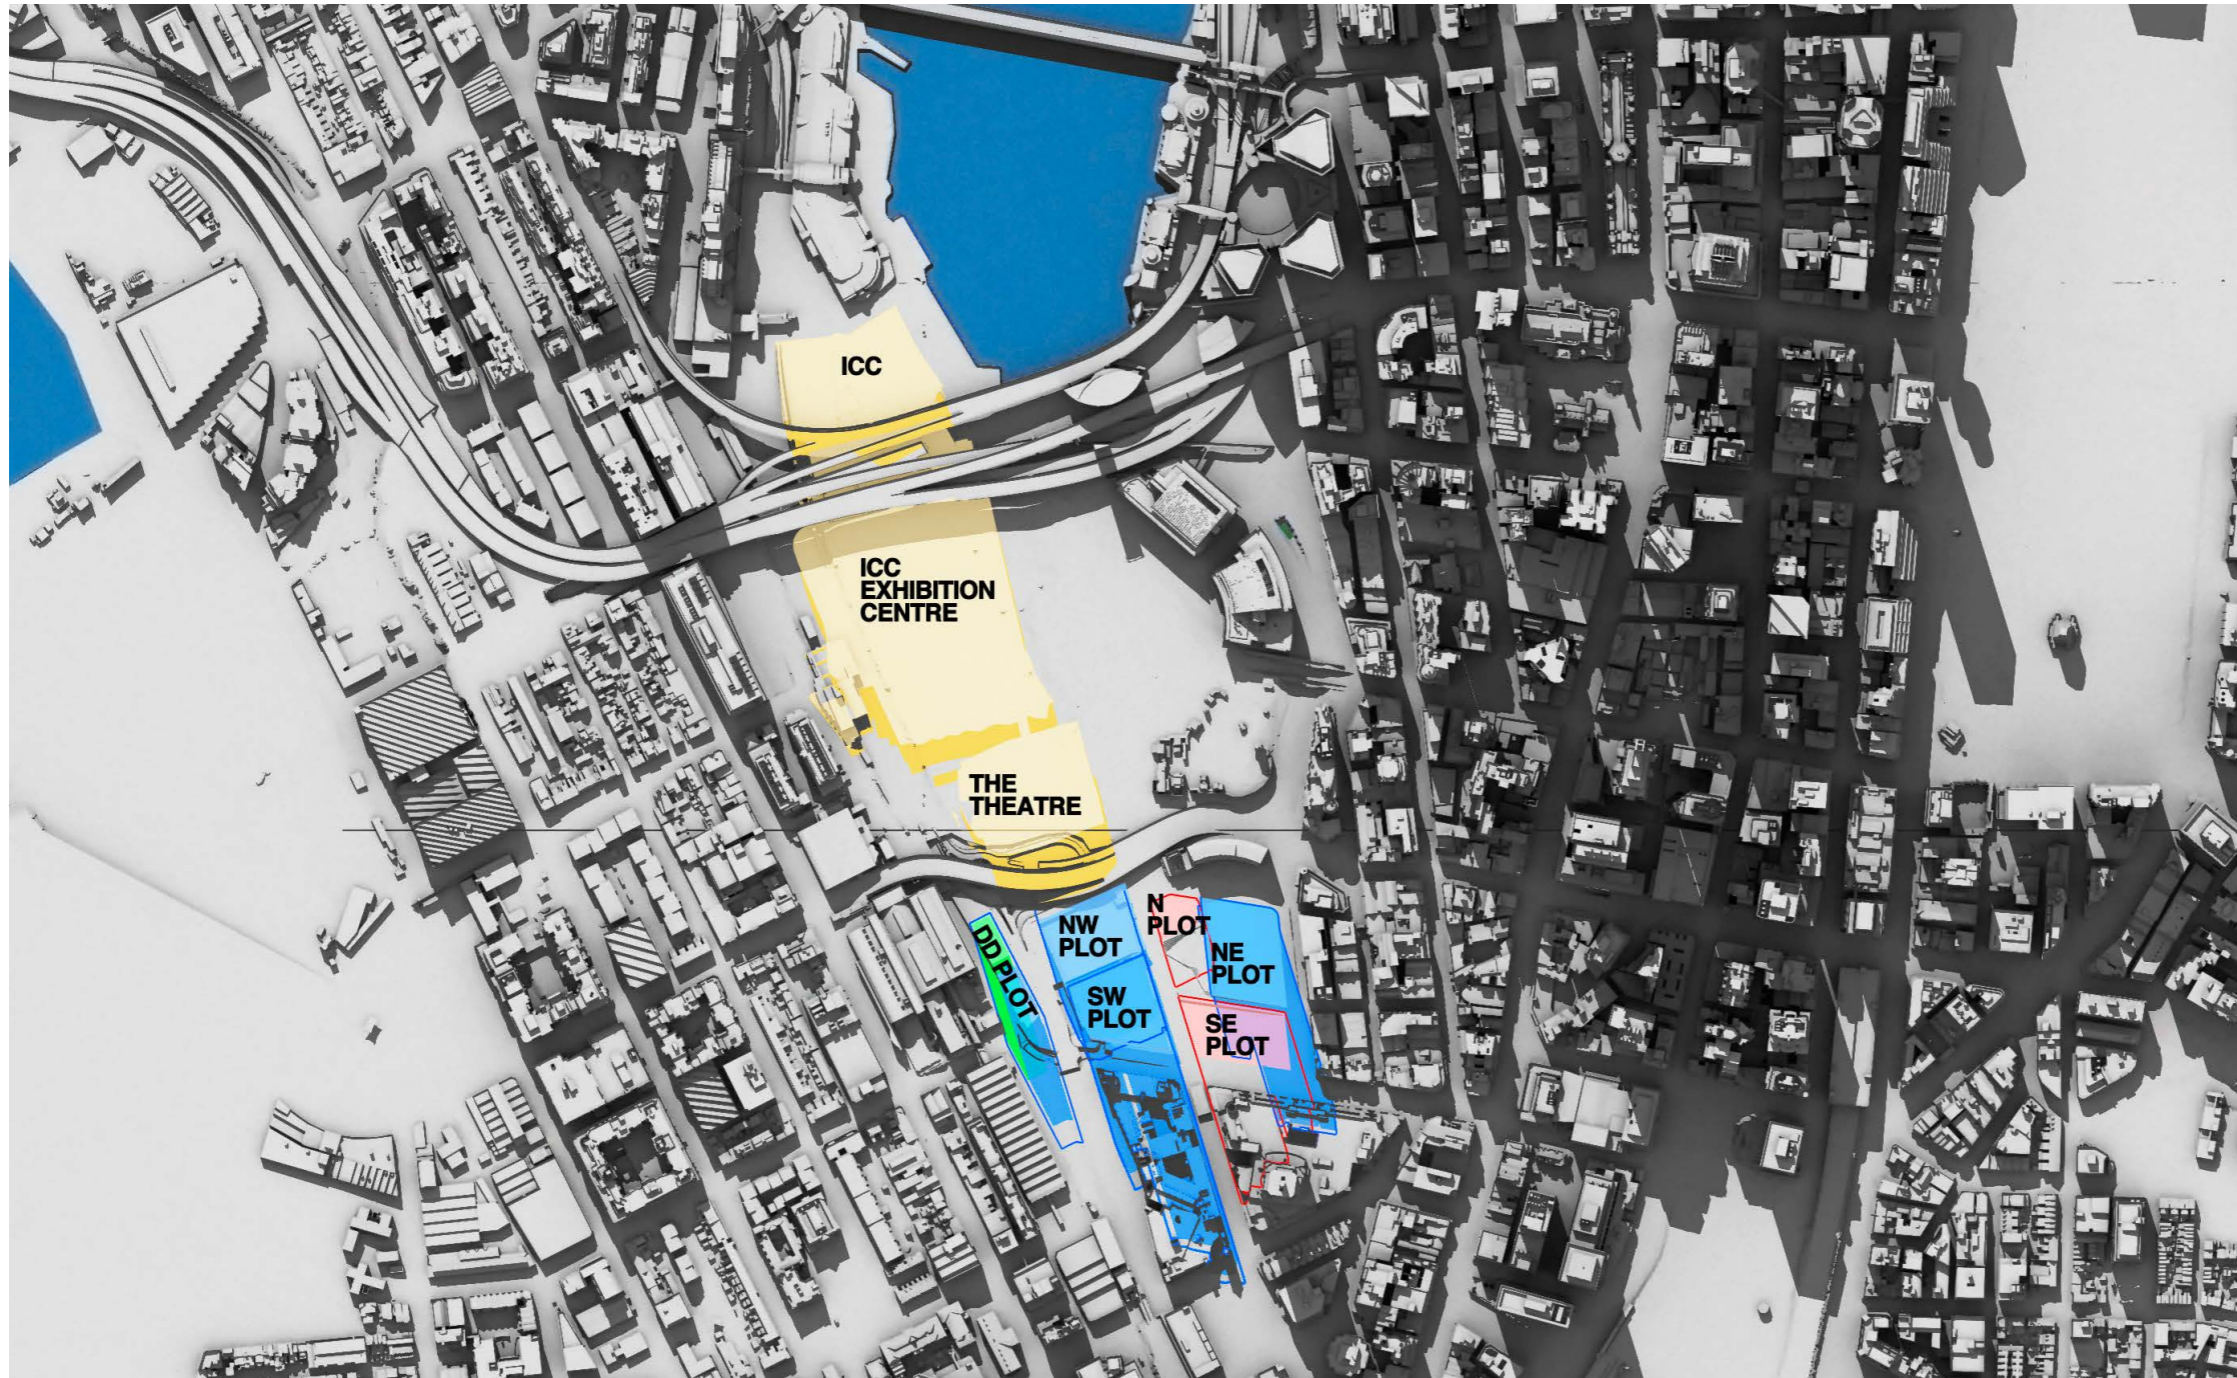

SICEEP - W1 Shadow Study