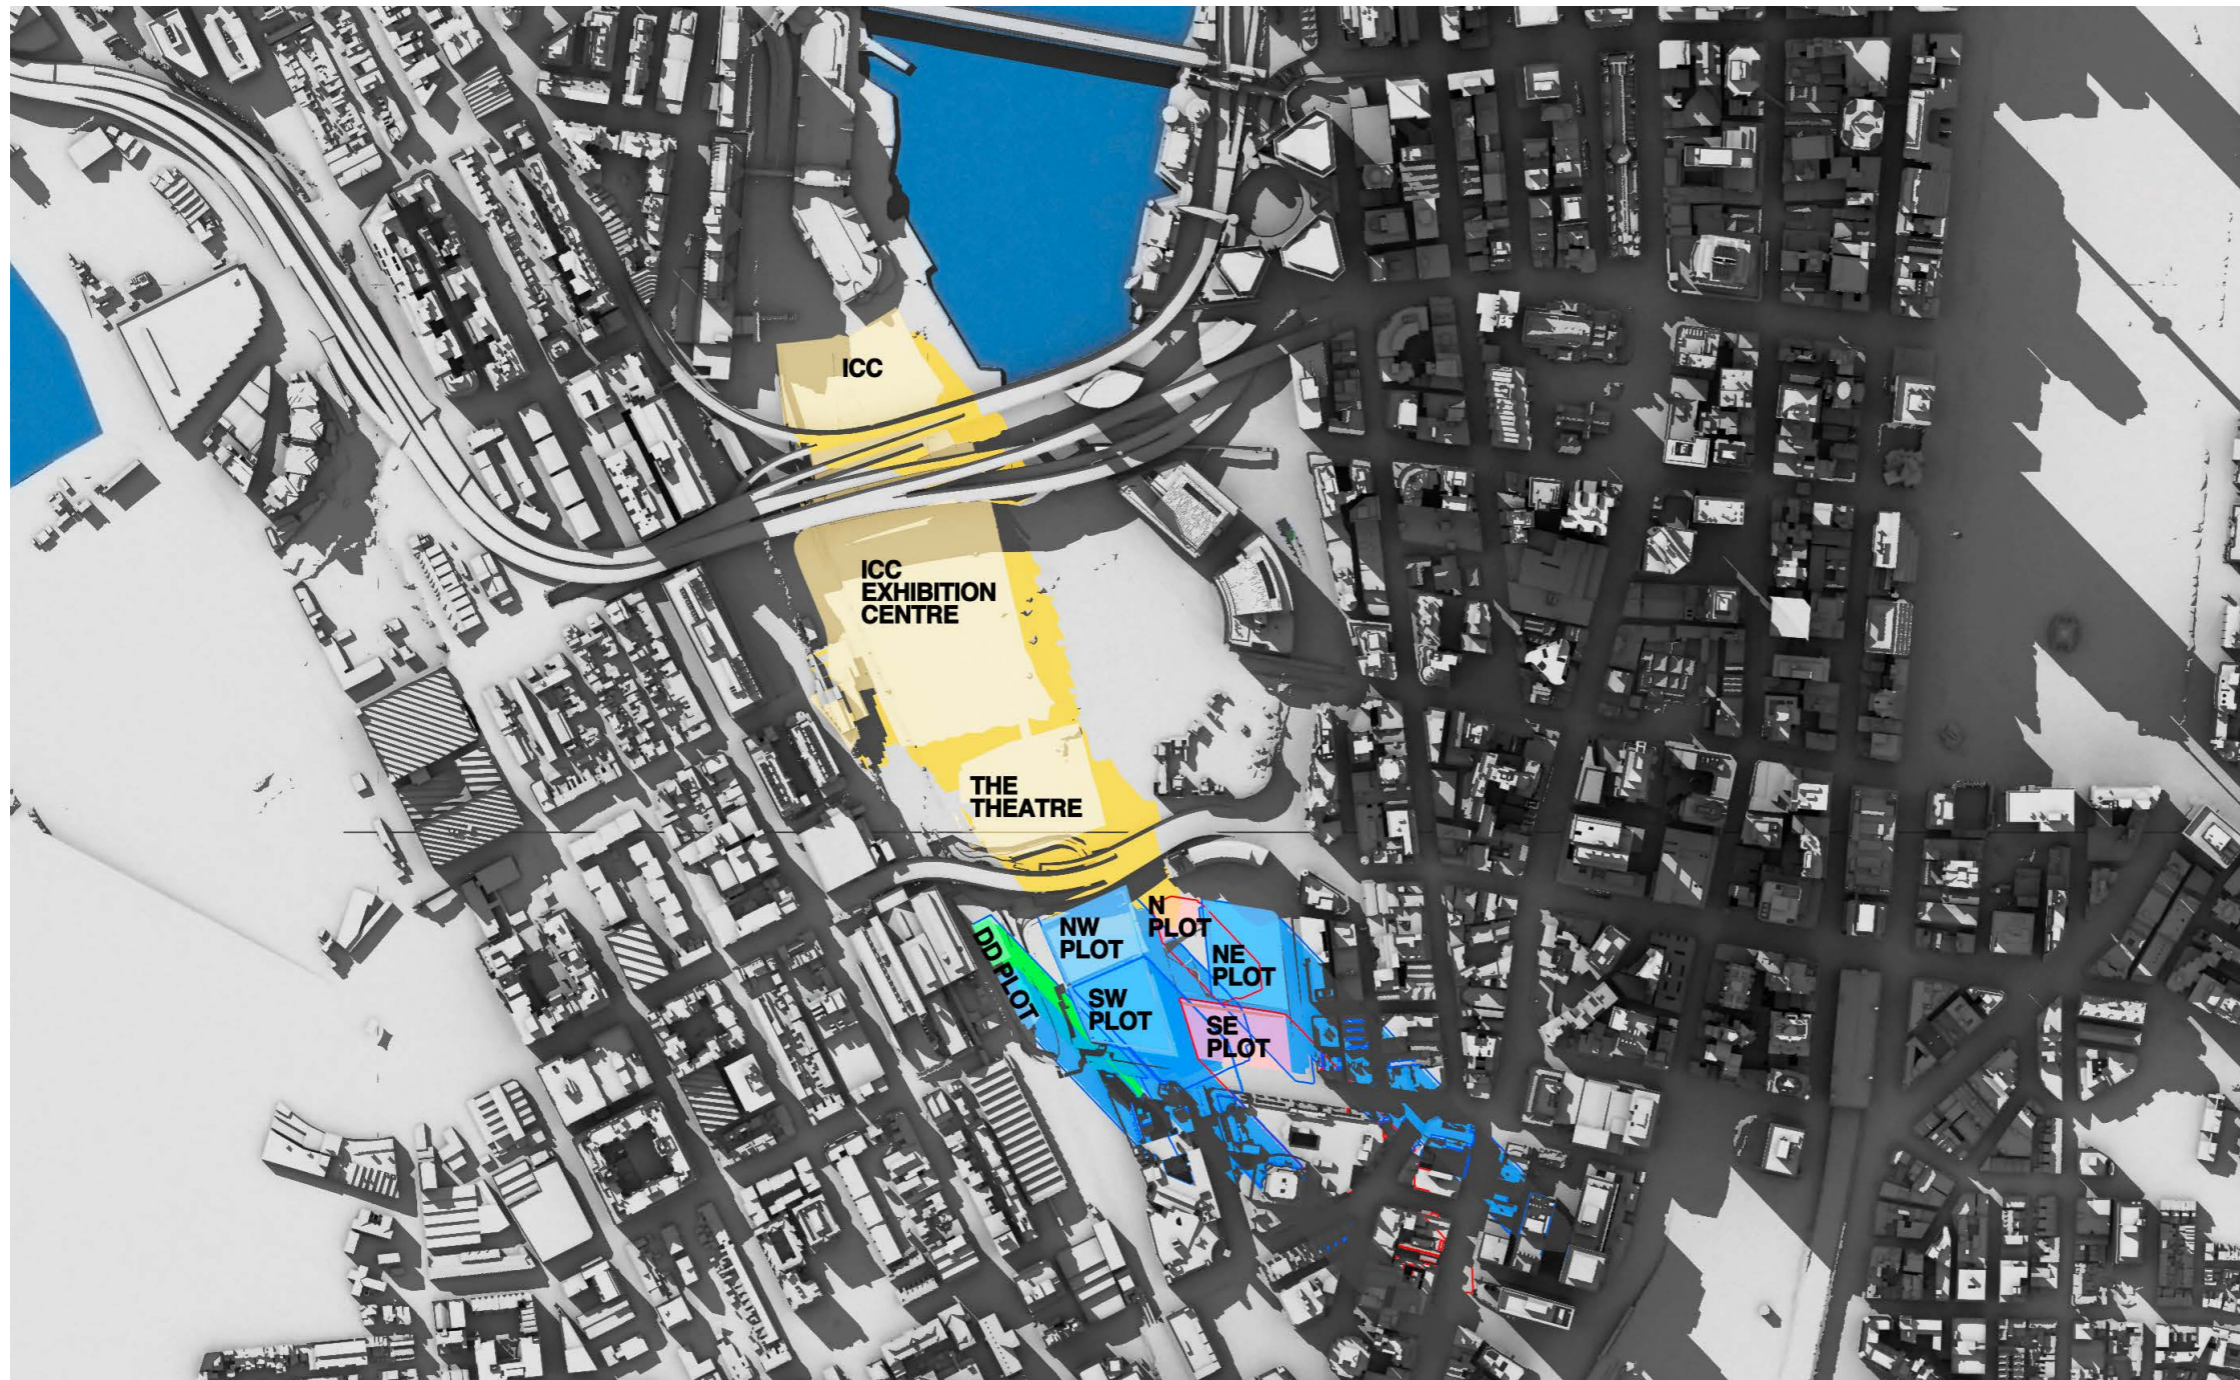

- Shadows cast by W1 building
- Shadows cast by SSDA3, SSDA4, SSDA5 + SSDA7
- Parameter plan shadow for DD, NW, SW + NE Plot
- Concept proposal parameter plan shadows for N + SE plots
- Shadows cast by other buildings within the SICEEP site (PPP)
- Shadows cast by Existing City Buildings

SICEEP - W1 Shadow Study

21st June, 12pm

SICEEP - W1 Shadow Study

21st June, 1pm

SICEEP - W1 Shadow Study

21st June, 2pm

SICEEP - W1 Shadow Study

21st June, 3pm

SICEEP - W1 Shadow Study

21st June, 4pm

SICEEP - W1 Shadow Study

21st September, 9am

- |   |   |  |  |  |   |
|---|---|--|--|--|---|
|  Shadows cast by W1 building |  Shadows cast by SSDA3, SSDA4, SSDA5 + SSDA7 |  Parameter plan shadow for DD, NW, SW + NE Plot |  Concept proposal parameter plan shadows for N + SE plots |  Shadows cast by other buildings within the SICEEP site (PPP) |  Shadows cast by Existing City Buildings |
|---|---|--|--|--|---|