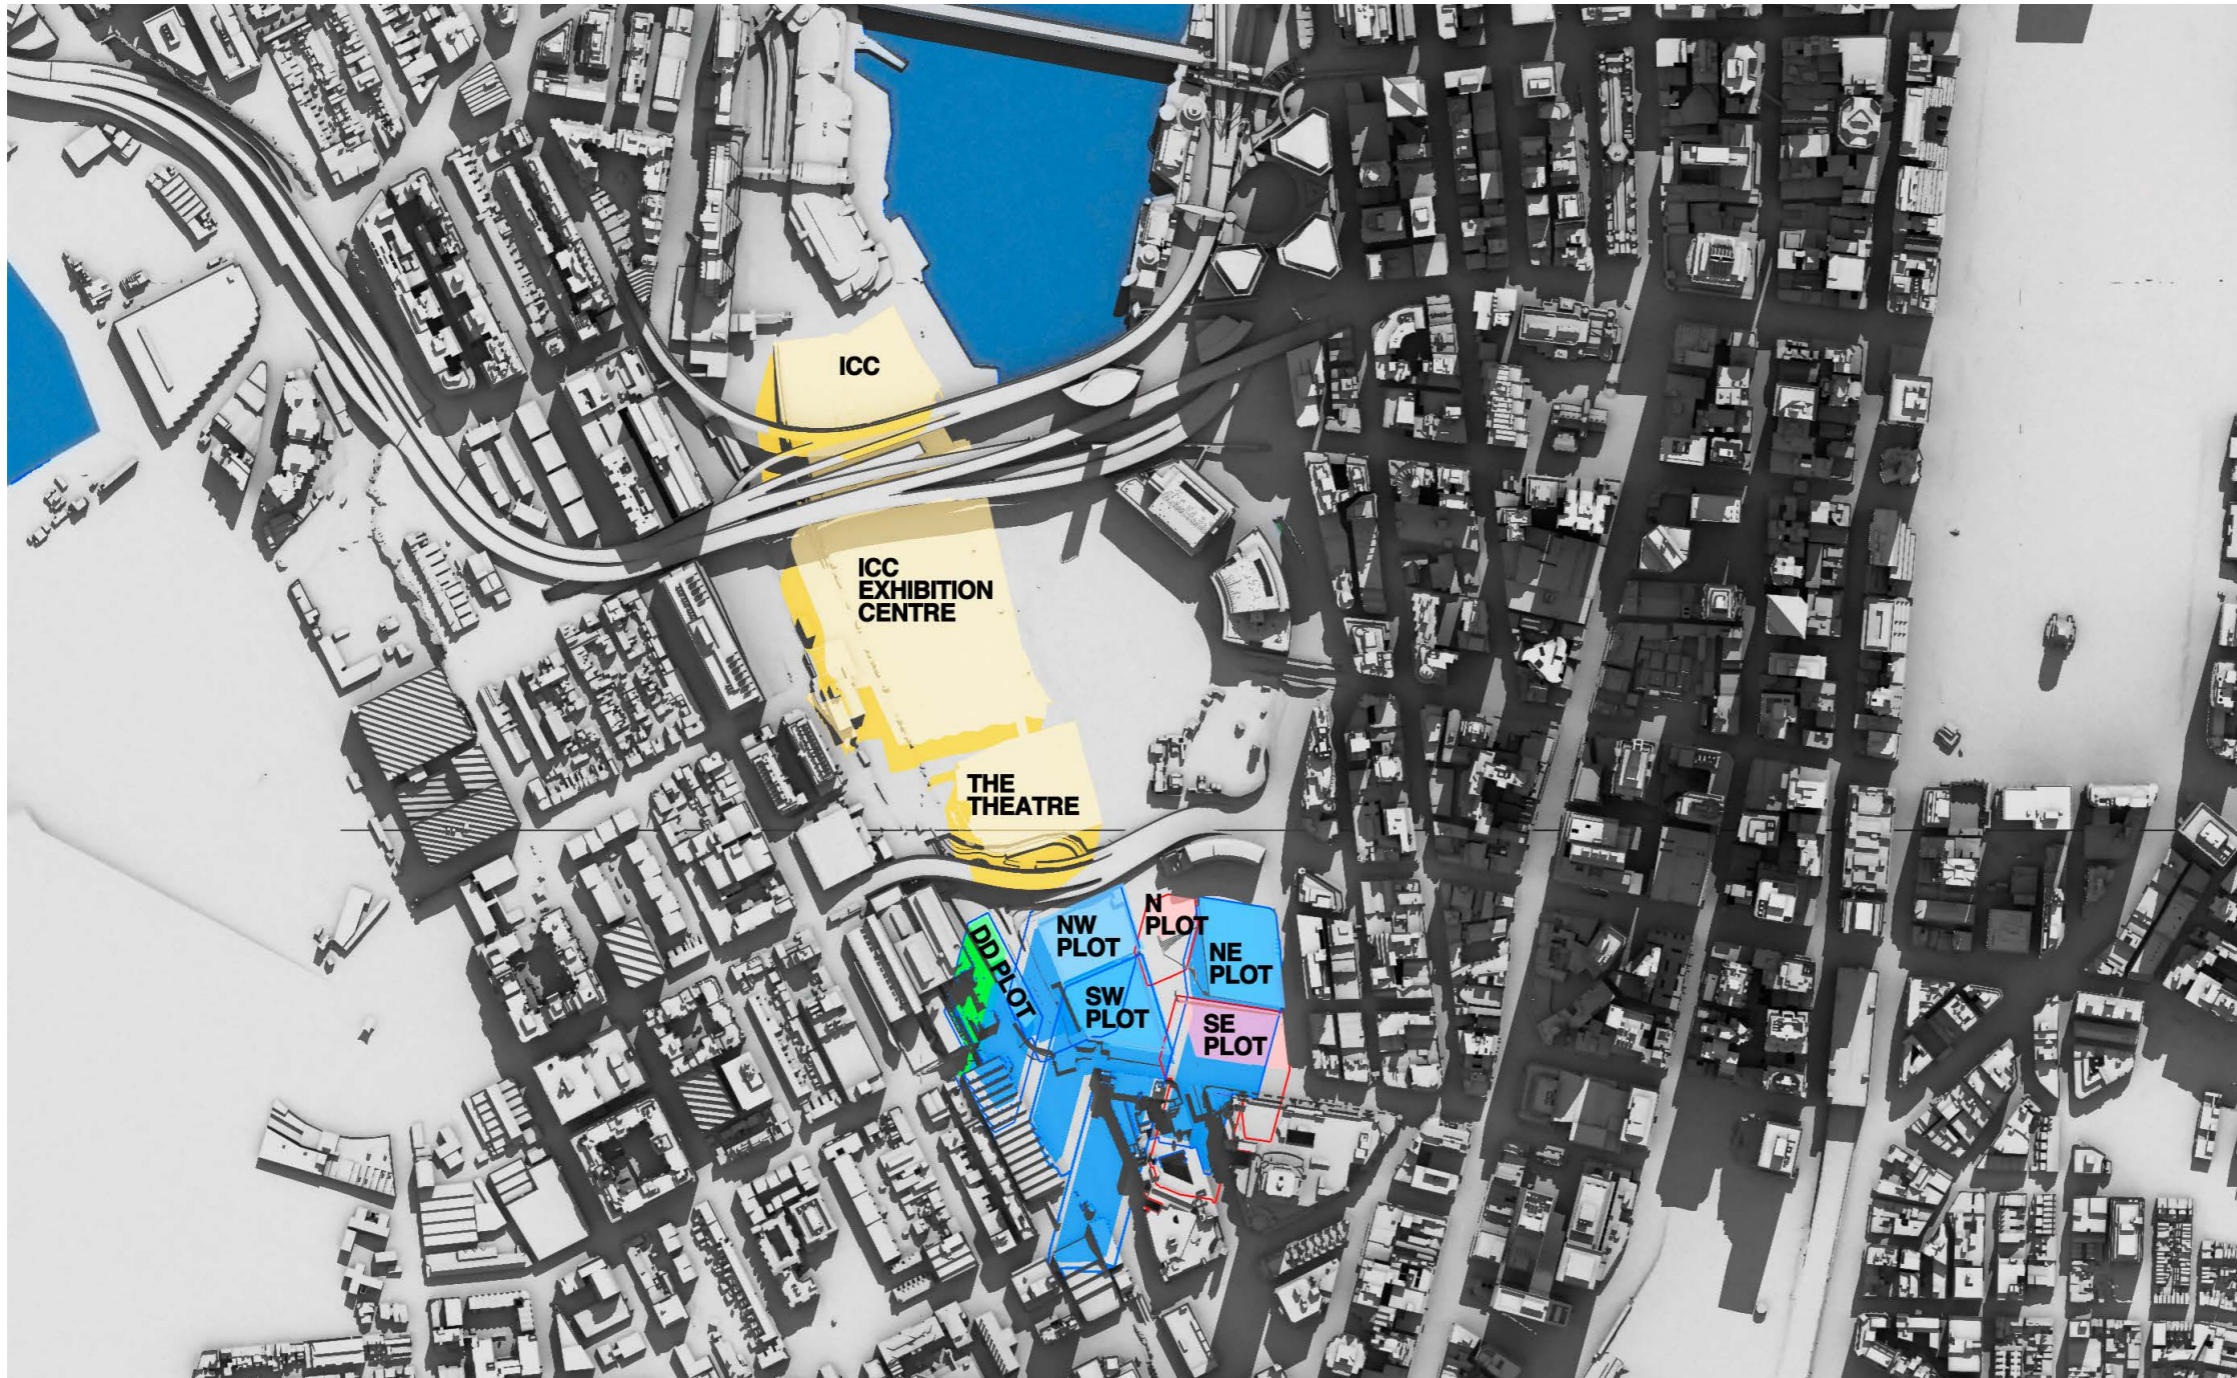

SICEEP - W1 Shadow Study

21st March, 4pm

- Shadows cast by W1 building
- Shadows cast by SSDA3, SSDA4, SSDA5 + SSDA7
- Parameter plan shadow for DD, NW, SW + NE Plot
- Concept proposal parameter plan shadows for N + SE plots
- Shadows cast by other buildings within the SICEEP site (PPP)
- Shadows cast by Existing City Buildings

SICEEP - W1 Shadow Study

21st March, 5pm

SICEEP - W1 Shadow Study

21st June, 9am

SICEEP - W1 Shadow Study

21st June, 10am

SICEEP - W1 Shadow Study

21st June, 11am

- Shadows cast by W1 building
- Shadows cast by SSDA3, SSDA4, SSDA5 + SSDA7
- Parameter plan shadow for DD, NW, SW + NE Plot
- Concept proposal parameter plan shadows for N + SE plots
- Shadows cast by other buildings within the SICEEP site (PPP)
- Shadows cast by Existing City Buildings

SICEEP - W1 Shadow Study

21st June, 12pm

SICEEP - W1 Shadow Study

21st June, 1pm

SICEEP - W1 Shadow Study

21st June, 2pm

SICEEP - W1 Shadow Study

21st June, 3pm