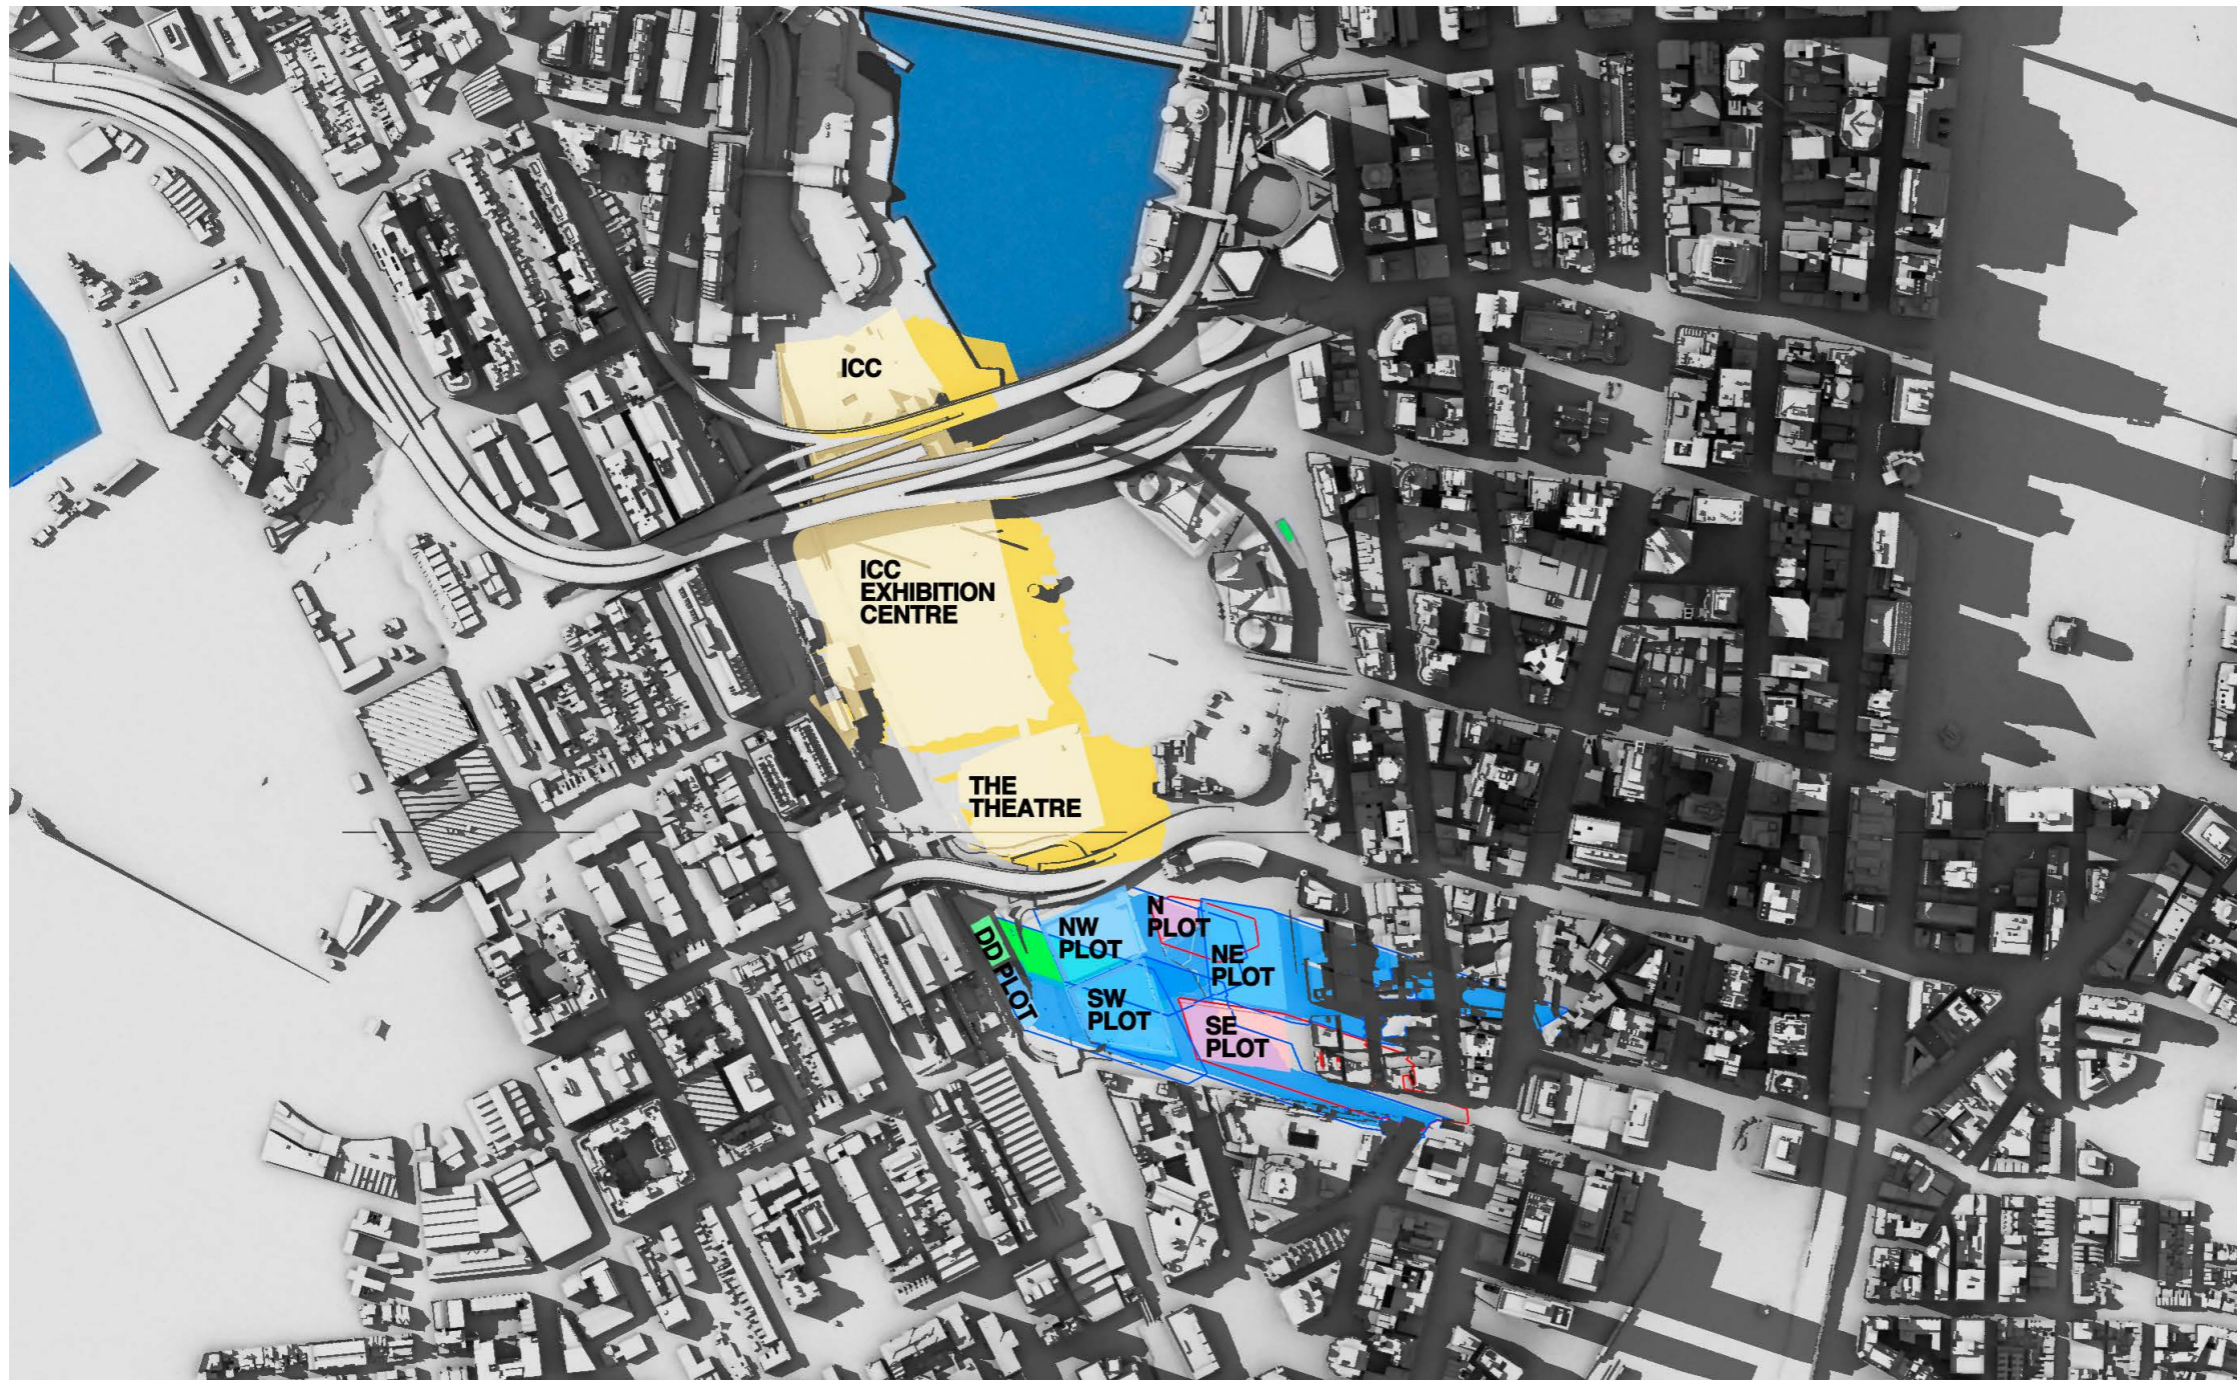

SICEEP - W1 Shadow Study

21st March, 4pm

- Shadows cast by W1 building
- Shadows cast by SSDA3, SSDA4, SSDA5 + SSDA7
- Parameter plan shadow for DD, NW, SW + NE Plot
- Concept proposal parameter plan shadows for N + SE plots
- Shadows cast by other buildings within the SICEEP site (PPP)
- Shadows cast by Existing City Buildings

SICEEP - W1 Shadow Study

21st March, 5pm

SICEEP - W1 Shadow Study

21st June, 9am

SICEEP - W1 Shadow Study

21st June, 10am

SICEEP - W1 Shadow Study

21st June, 11am

- Shadows cast by W1 building
- Shadows cast by SSDA3, SSDA4, SSDA5 + SSDA7
- Parameter plan shadow for DD, NW, SW + NE Plot
- Concept proposal parameter plan shadows for N + SE plots
- Shadows cast by other buildings within the SICEEP site (PPP)
- Shadows cast by Existing City Buildings

SICEEP - W1 Shadow Study

21st June, 4pm

SICEEP - W1 Shadow Study

21st September, 9am

- |   |   |  |  |  |   |
|---|---|--|--|--|---|
|  Shadows cast by W1 building |  Shadows cast by SSDA3, SSDA4, SSDA5 + SSDA7 |  Parameter plan shadow for DD, NW, SW + NE Plot |  Concept proposal parameter plan shadows for N + SE plots |  Shadows cast by other buildings within the SICEEP site (PPP) |  Shadows cast by Existing City Buildings |
|---|---|--|--|--|---|