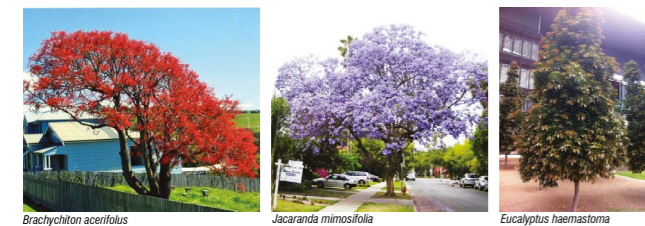

Botanic Name	Common Name	Estimated pot size	Native/ Exotic
Low Shrubs and Groundcovers in the Northern Park			
<i>Pennisetum clandestinum</i>	Kikuyu village green	138 m2	exotic
<i>Anigozanthos 'Regal Velvet'</i>	Kangaroo Paw	300mm	exotic
<i>Viola hederacea</i>	Native Violet	200mm	exotic
<i>Lomandra 'Tanika'</i>	-	300mm	native
<i>Poa labillardierei</i>	Tussock Grass	200mm	native
<i>Helichrysum petiolare</i>	Silver Bush	200mm	exotic
<i>Westringia fruticosa</i>	-	300mm	native