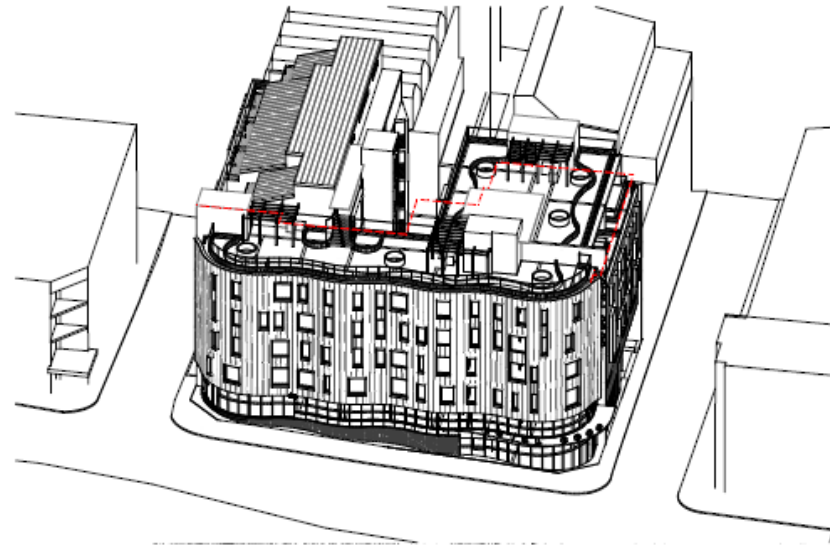

11 am - 21 JUNE

12 pm - 21 JUNE

1 pm - 21 JUNE

--- OUTLINE OF APPROVED DA SHOWN DASHED