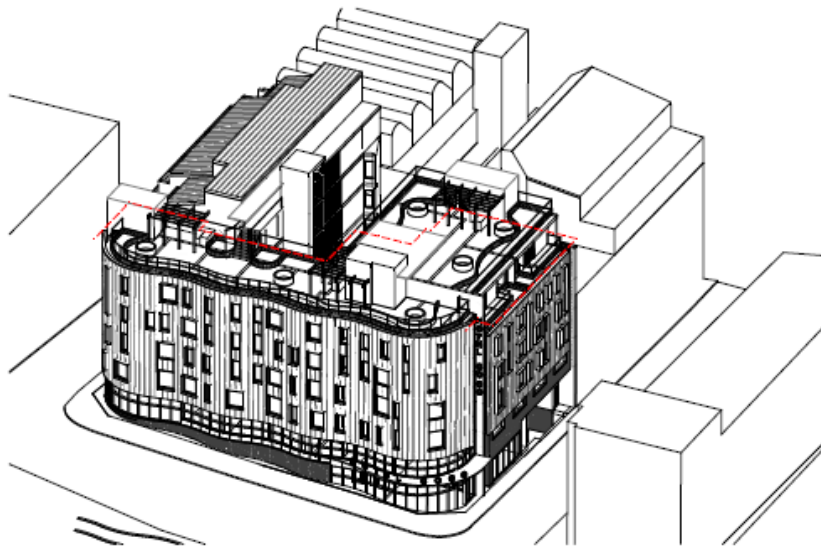

11 am - 21 JUNE

12 pm - 21 JUNE

1 pm - 21 JUNE

--- OUTLINE OF APPROVED DA SHOWN DASHED