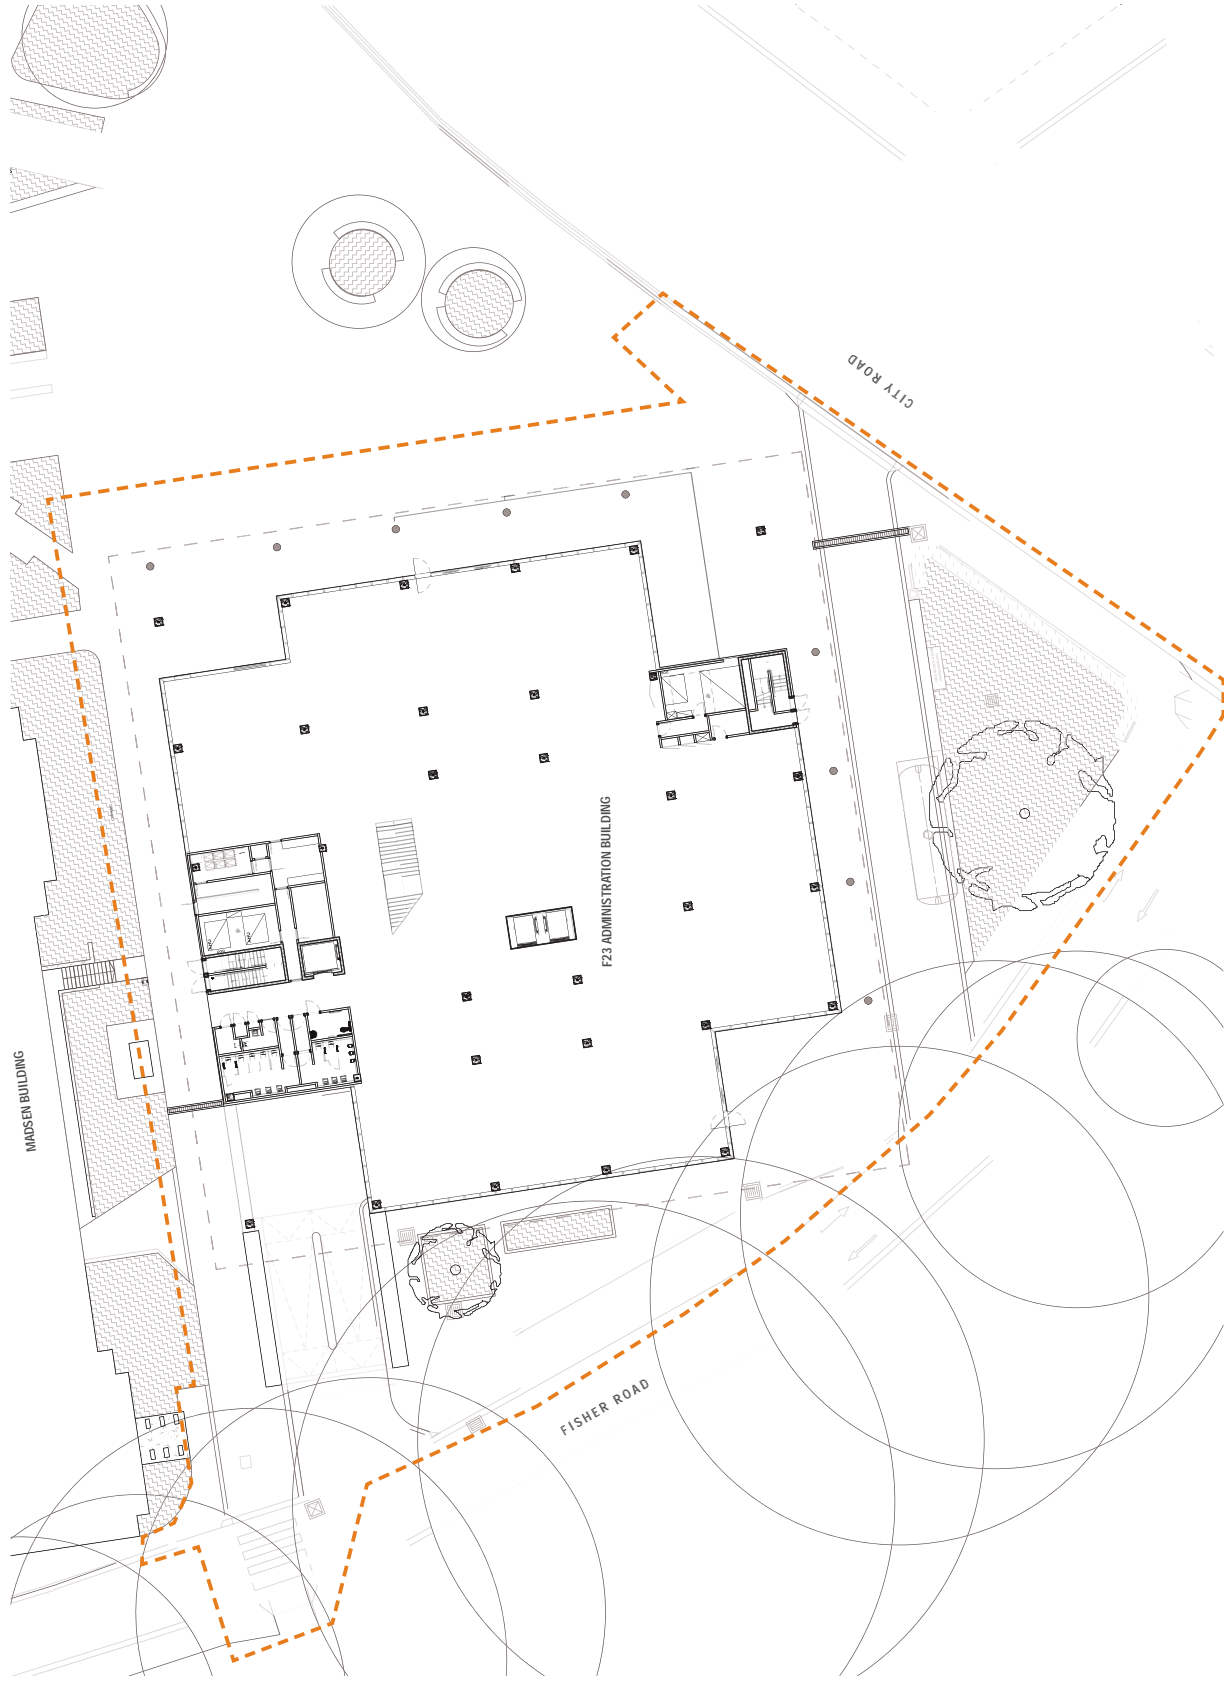

F23 ADMIN BUILDING - UNIVERSITY OF SYDNEY

DEVELOPMENT APPLICATION LANDSCAPE DESIGN PACKAGE

DRAWING REGISTER

DWG NUMBER	TITLE
F23-LDA-000	COVER SHEET
F23-LDA-100	LANDSCAPE PLAN
F23-LDA-101	TREE PROTECTION / REMOVAL PLAN
F23-LDA-102	LANDSCAPE FINISHES PLAN
F23-LDA-200	LANDSCAPE SECTIONS 1
F23-LDA-201	LANDSCAPE SECTIONS 2
F23-LDA-400	PRECEDENT, PLANTING AND MATERIAL IMAGES