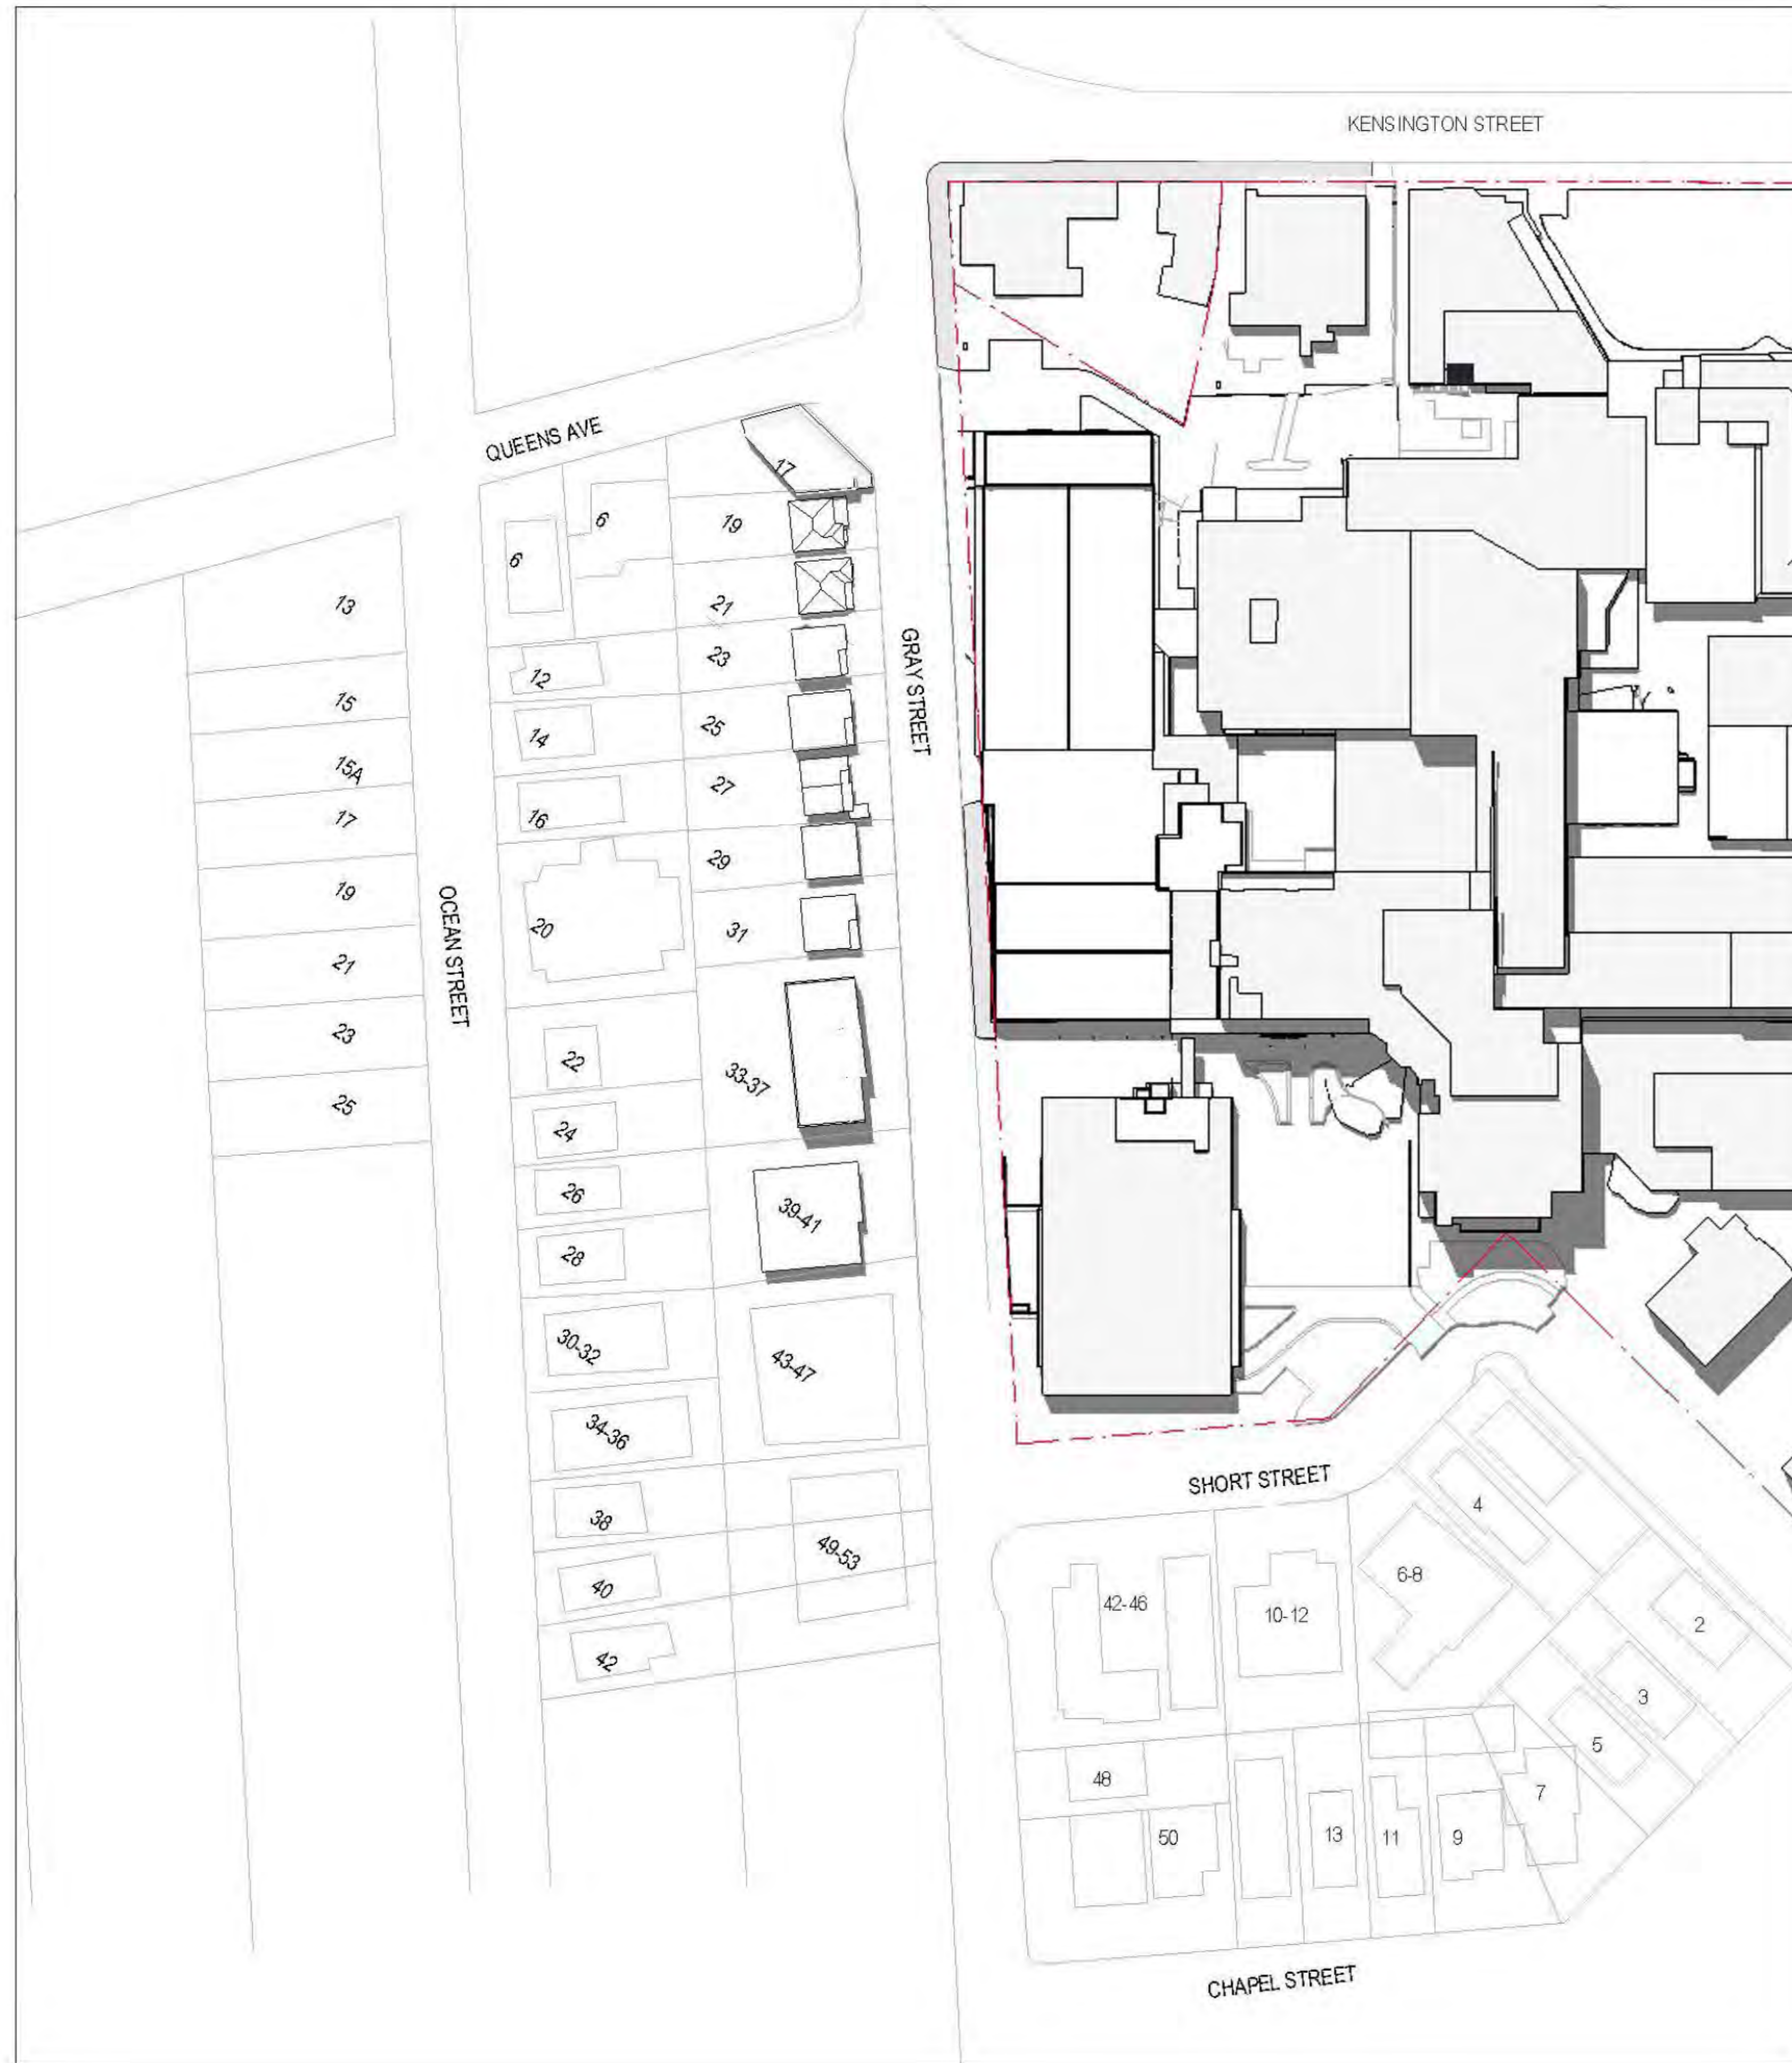

# 12noon proposed

[ 4 of 7 ] [ December 21, 2014 - 12:00 ]

..... EXISTING EXTENT OF SHADOW CAST BY HOSPITAL BUILDINGS

# 1pm existing

[ 5 of 7 ] [ December 21, 2014 - 13:00 ]

# 2pm existing

[ 6 of 7 ] [ December 21, 2014 - 14:00 ]