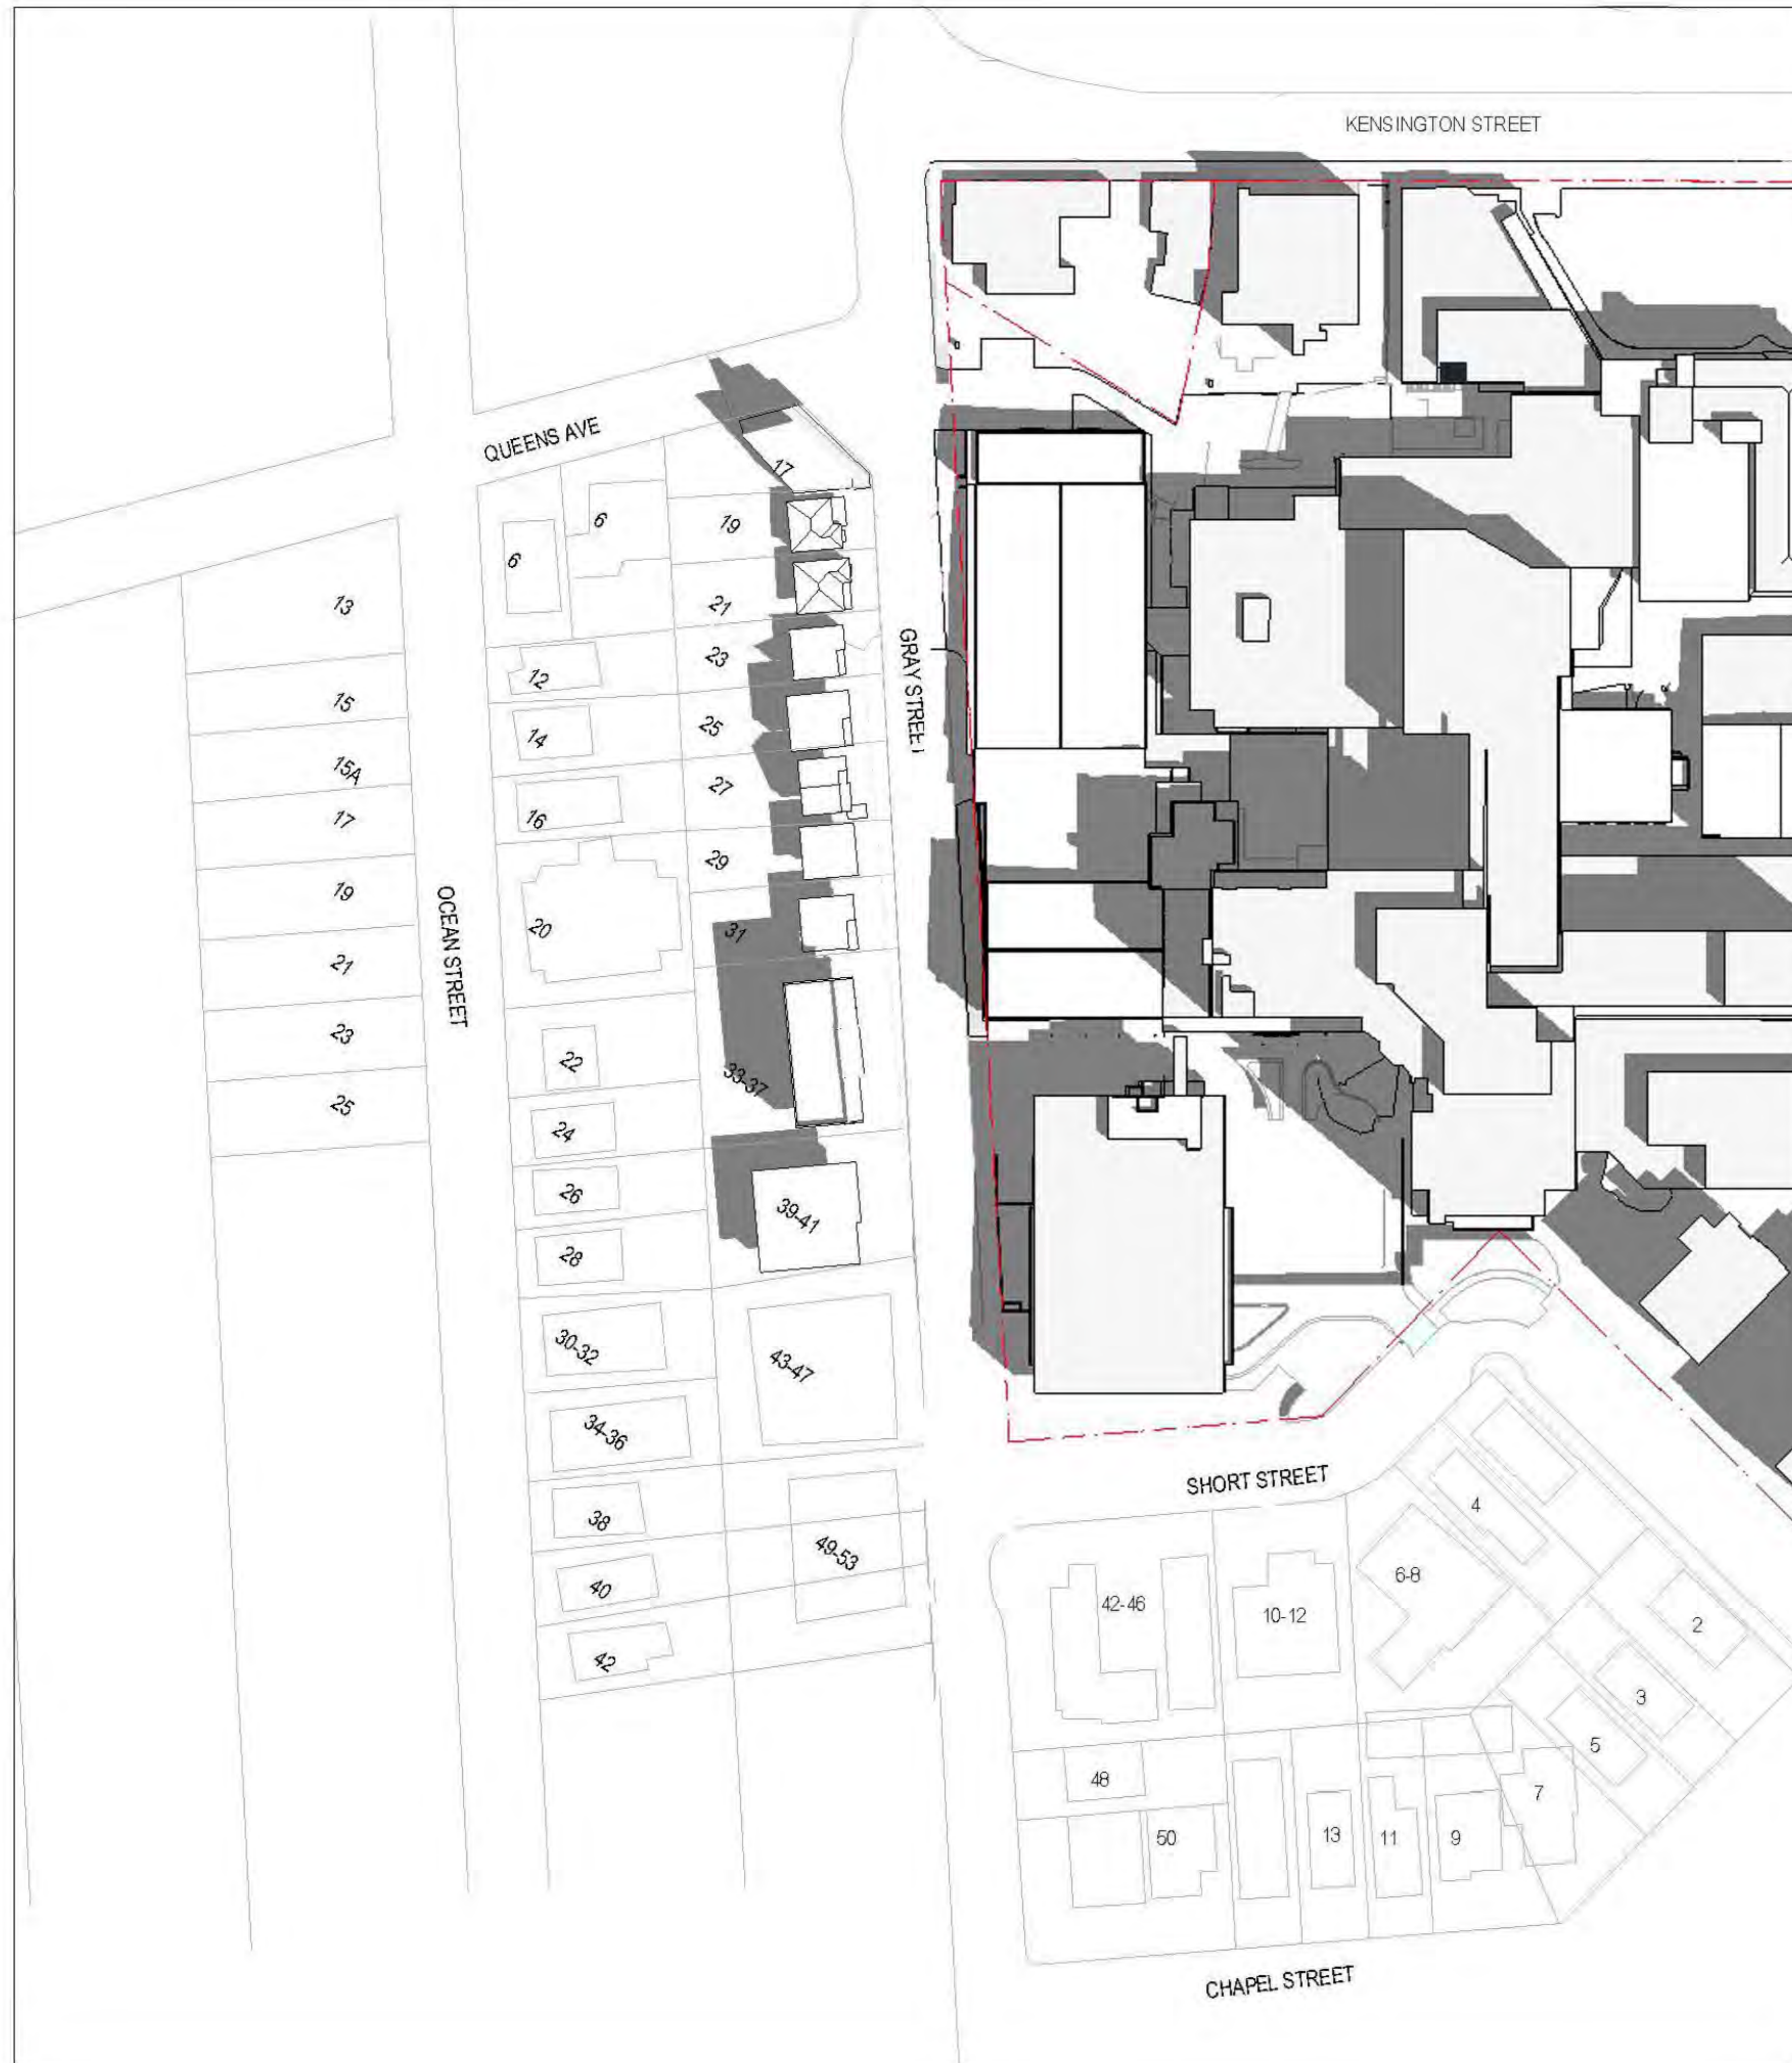

# 9am proposed

[ 1 of 7 ] [ December 21, 2014 - 09:00 ]

..... EXISTING EXTENT OF SHADOW CAST BY HOSPITAL BUILDINGS

# 10am proposed

[ 2 of 7 ] [ December 21, 2014 - 10:00 ]

..... EXISTING EXTENT OF SHADOW CAST BY HOSPITAL BUILDINGS

# 11am proposed

[ 3 of 7 ] [ December 21, 2014 - 11:00 ]

..... EXISTING EXTENT OF SHADOW CAST BY HOSPITAL BUILDINGS