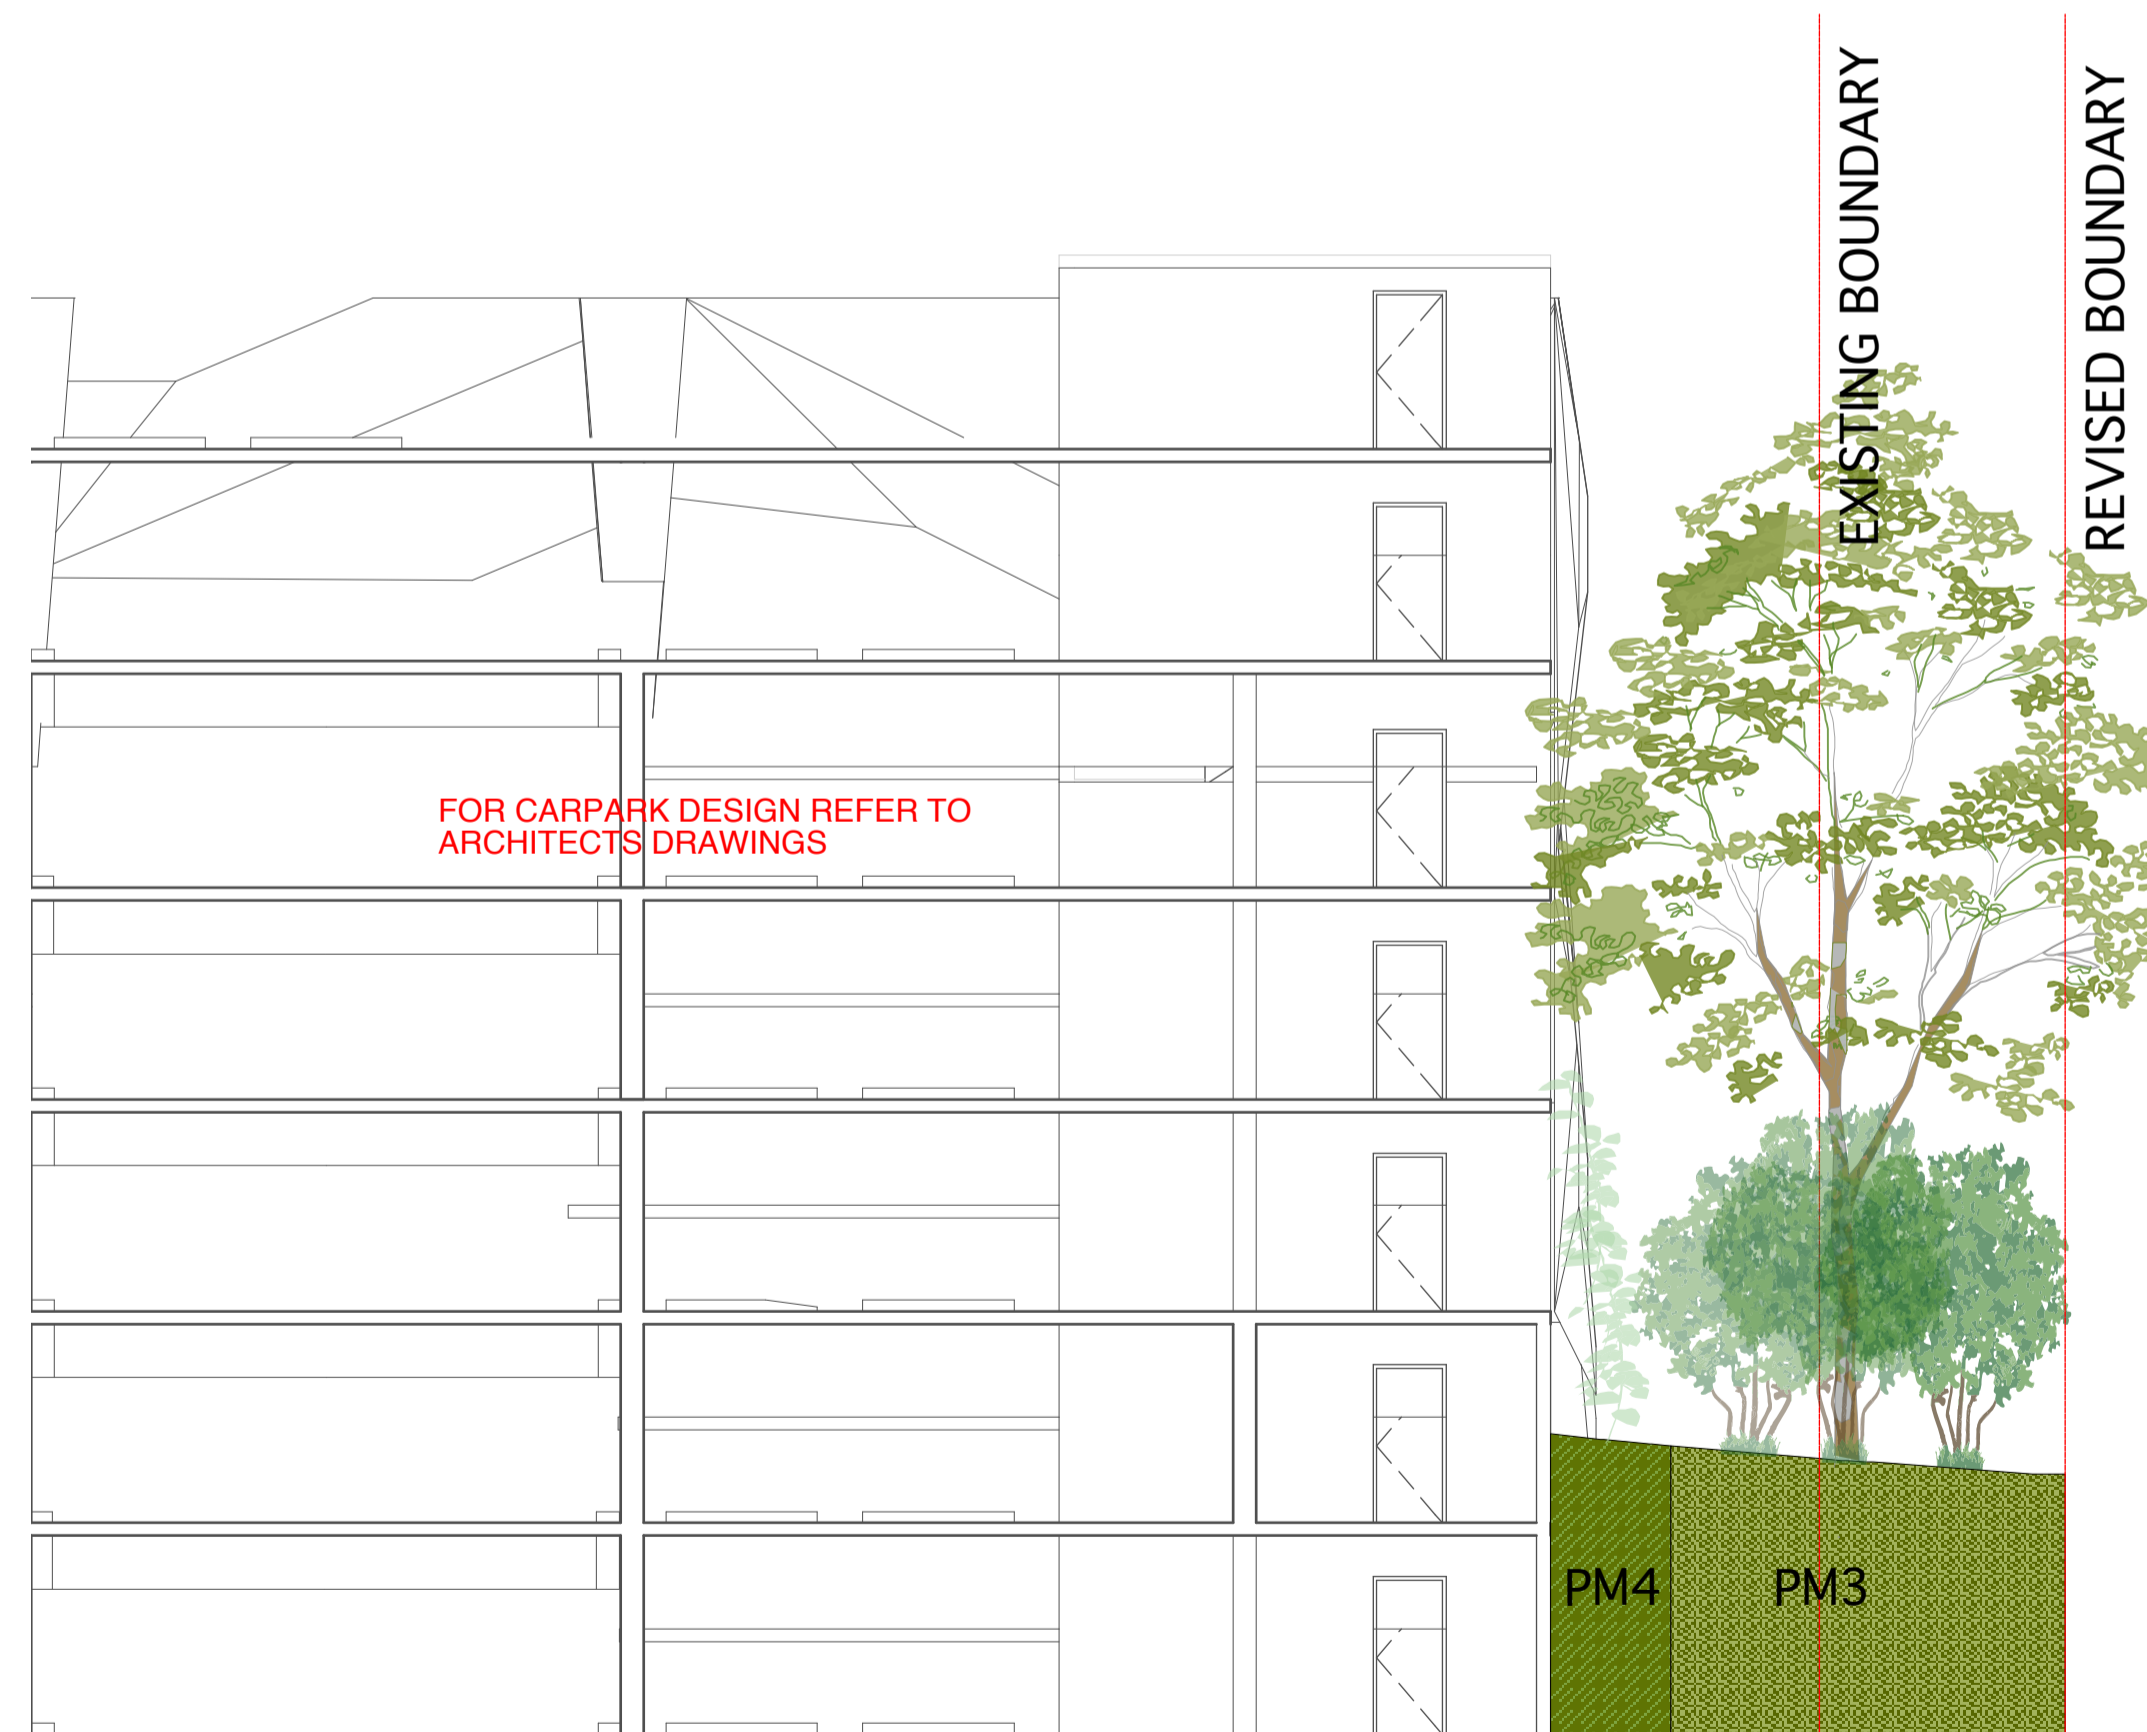

1 Narrow Side (East)  
Section: 1:100

2 Narrow Side (West)  
Section: 1:100

**LEGEND**

-  Building Line
- Planted Areas (refer planting palette)
-  PM1 Groundcovers
-  PM2 Shaded Grasses
-  PM3 Shrubs and Medium Trees
-  PM4 Climbers and Creepers
-  PM5 Slope Stabilising
-  PM6 Exposed Grasses