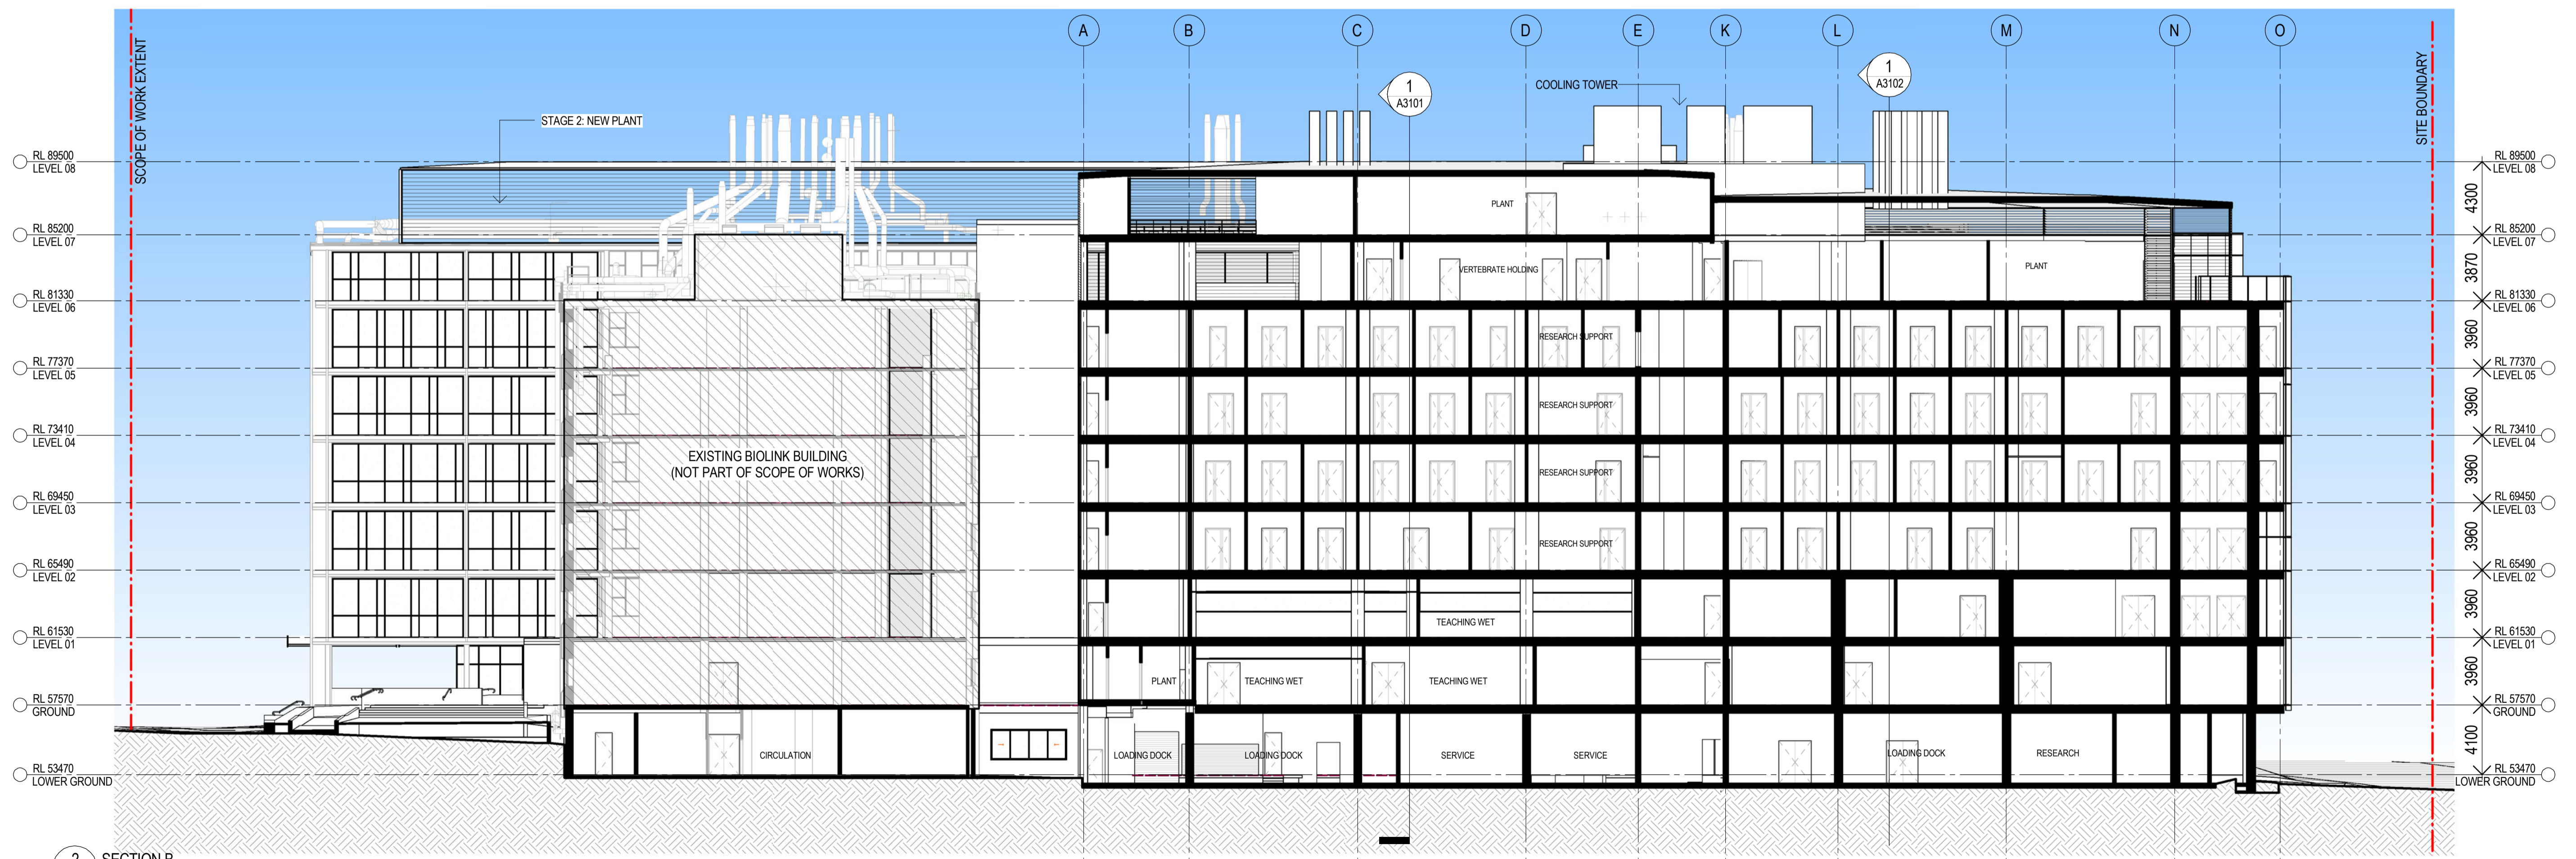

1 SECTION A
SCALE 1 : 200

2 SECTION B
SCALE 1 : 200

Project Name
BIOLOGICAL SCIENCES PROJECT

Sheet Name
SECTIONS - 01

**Brookfield
MULTIPLEX**
Built to outperform.

**WOODS
BAGOT**

Project number
120277

Drawing number
A3101

Scale
1 : 200

Revision
C

Date:
10/02/15

Status
SSD