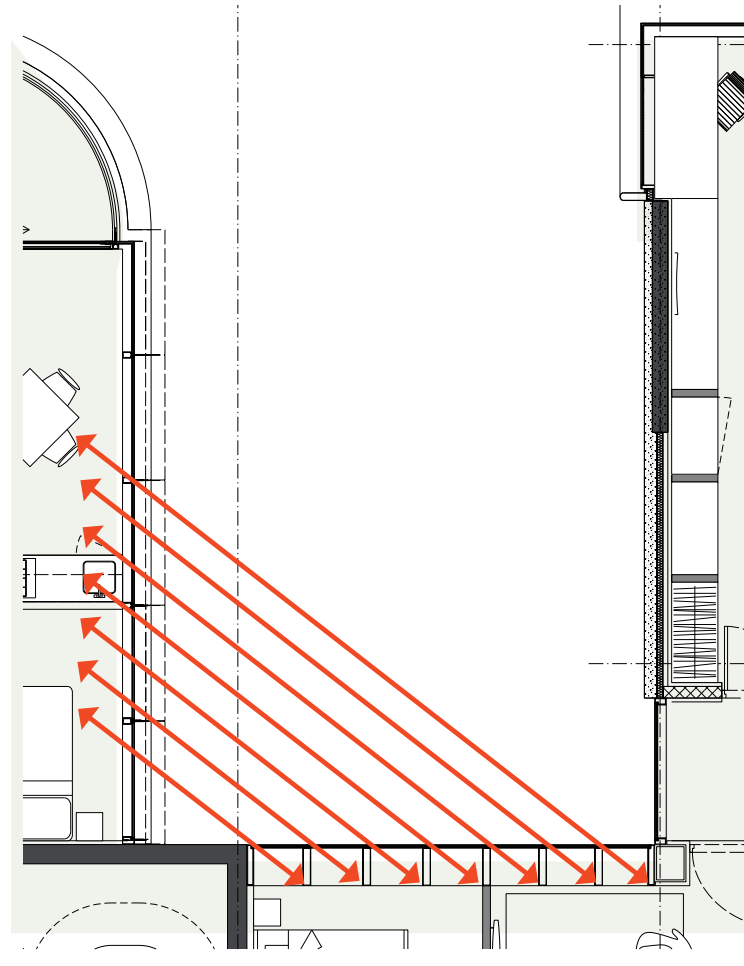

Façade Design

Revised Tower Façade Design - Privacy in Building Slot

5.5.

Deep fins provide straight Views out from the Hotel Suites in the Slot

Deep fins solve overlooking issues from adjacent functions such as residential, office or childcare towards the hotel

Textured glass panels in the end bays create some additional privacy between directly adjacent functions