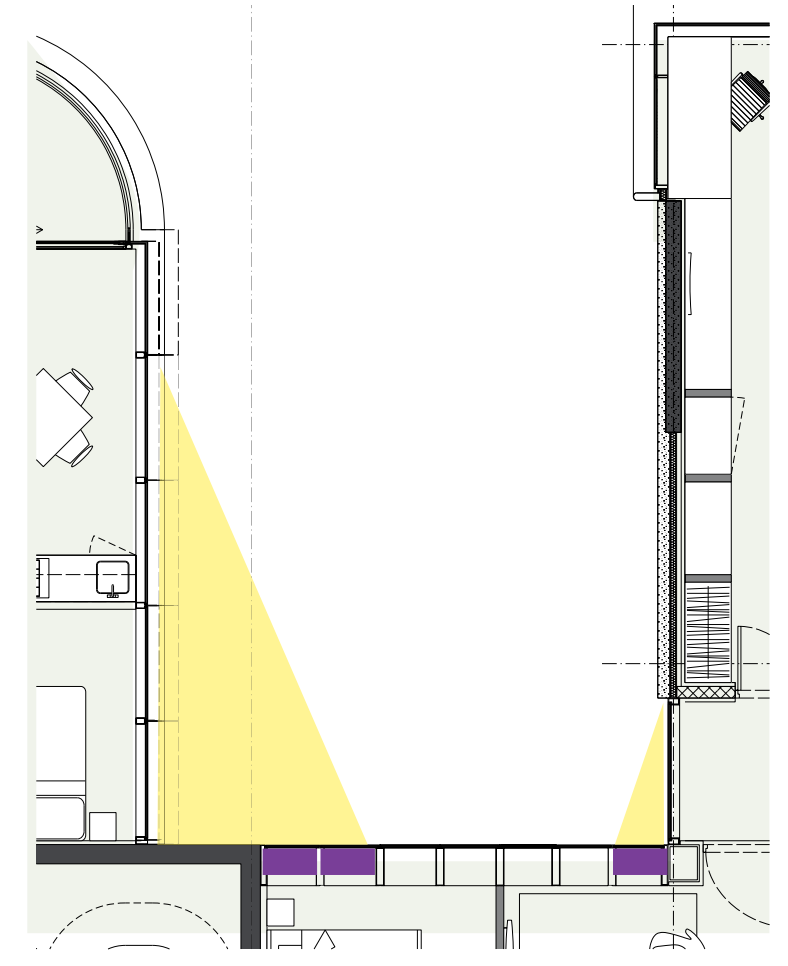

Façade Design

Revised Tower Façade Design - Privacy in Building Slot

5.5.

Deep fins provide straight Views out from the Hotel Suites in the Slot

Deep fins solve overlooking issues from adjacent functions such as residential, office or childcare towards the hotel

Textured glass panels in the end bays create some additional privacy between directly adjacent functions