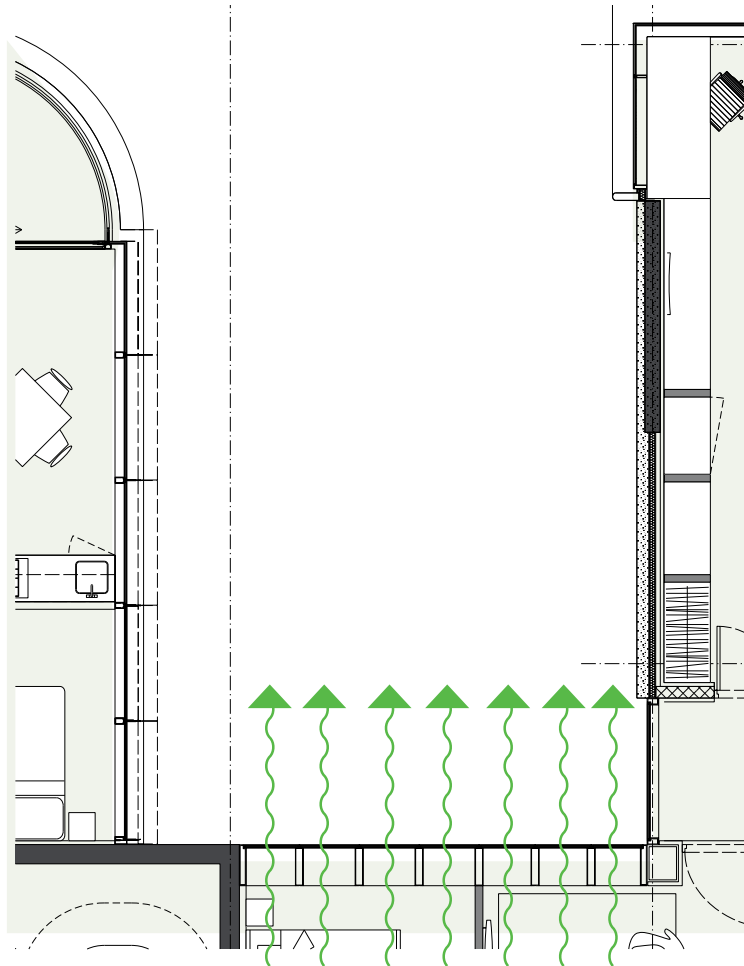

Façade Design

Revised Tower Façade Design - Privacy in Building Slot

5.5.

Deep fins provide straight Views out from the Hotel Suites in the Slot

Deep fins solve overlooking issues from adjacent functions such as residential, office or childcare towards the hotel

Textured glass panels in the end bays create some additional privacy between directly adjacent functions