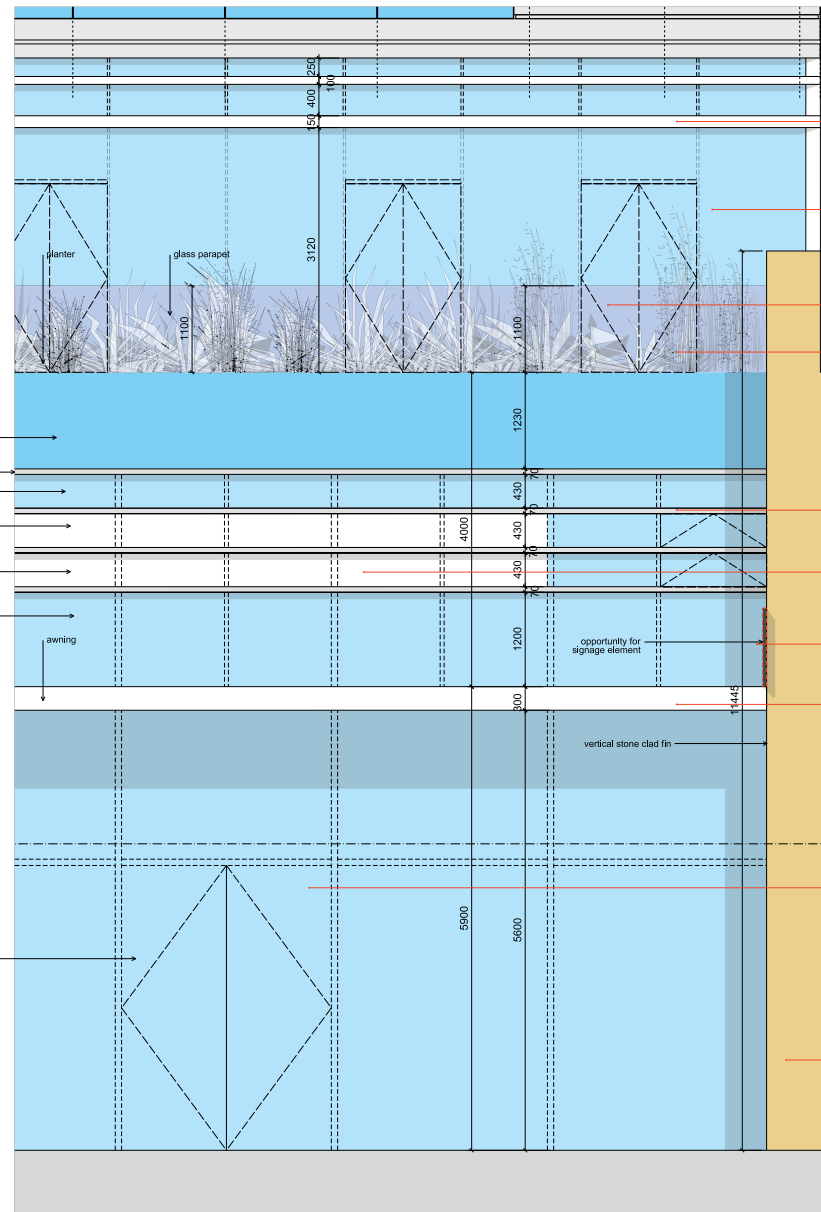

Façade Design

Revised Podium Façade Design - Lobby with Balcony above

Typical Section and Elevation through Podium Façade - Residential Entrance lobby with Residential Balconies above, NTS