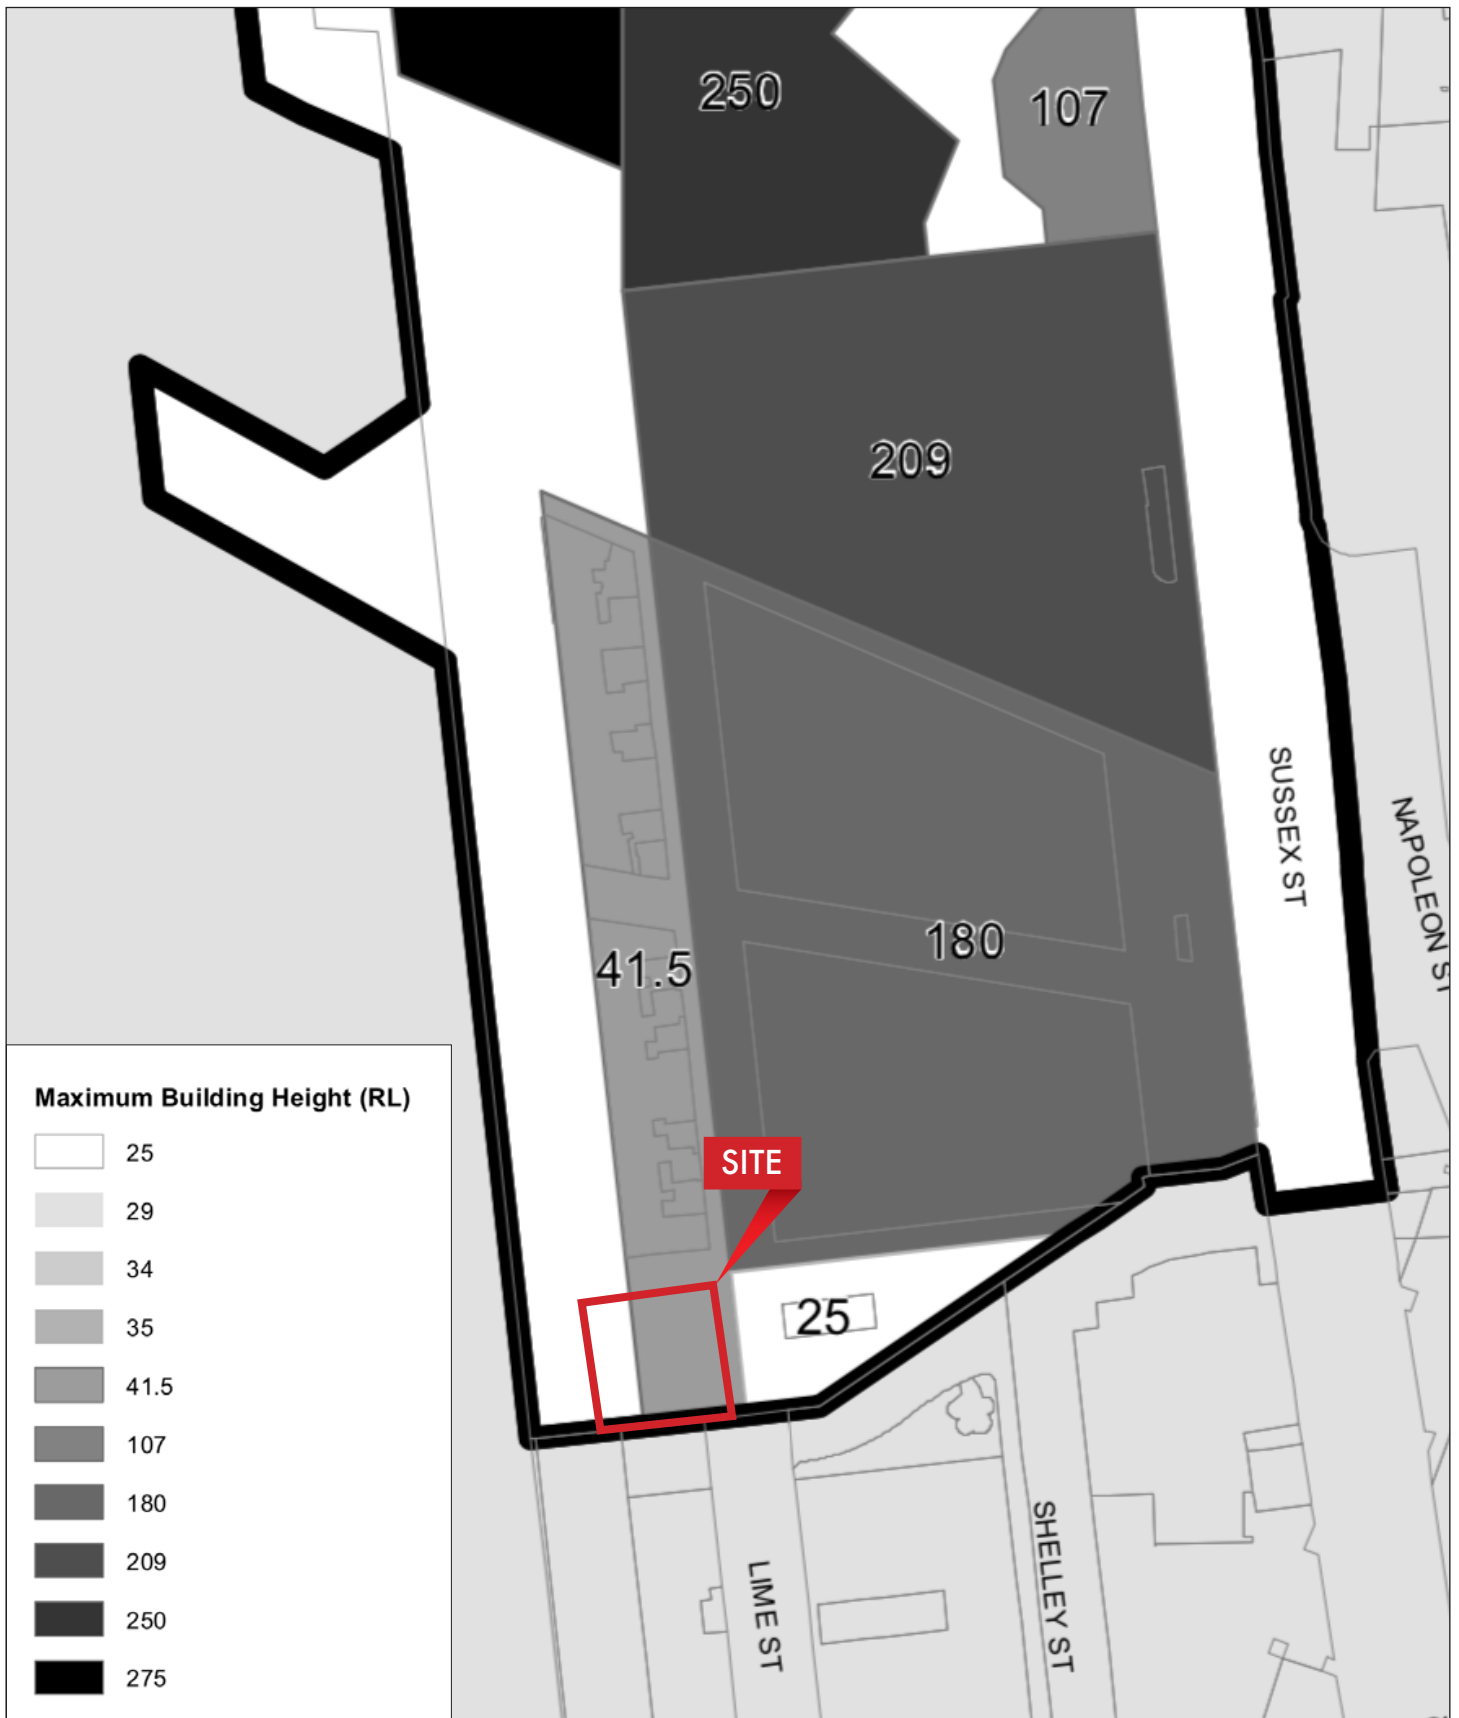

Source: <http://maps.six.nsw.gov.au>

PLANNING ADVICE
35 Barangaroo Avenue, Barangaroo

FIGURE 1
Location

Prepared For - Solotel

Source: <http://maps.six.nsw.gov.au>

PLANNING ADVICE
35 Barangaroo Avenue, Barangaroo

FIGURE 2
Site

Prepared For - Solotel

Source: NearMap 18 Aug 2018

PLANNING ADVICE
35 Barangaroo Avenue, Barangaroo

FIGURE 3A
Aerial Photo - Detail

Prepared For - Solotel

Source: NearMap 18 Aug 2018

PLANNING ADVICE
35 Barangaroo Avenue, Barangaroo

FIGURE 3B
Aerial Photo - Wider Area

Prepared For - Solotel

PLANNING ADVICE
 35 Barangaroo Avenue, Barangaroo

FIGURE 4A
 Zoning Map - SEPP (State Significant Precincts) 2005

Prepared For - Solotel

PLANNING ADVICE
35 Barangaroo Avenue, Barangaroo

FIGURE 4B
Height of Buildings Map - SEPP (State Significant Precincts) 2005

Prepared For - Solotel

PLANNING ADVICE
35 Barangaroo Avenue, Barangaroo

FIGURE 4C
Gross Floor Area Map - SEPP (State Significant Precincts) 2005