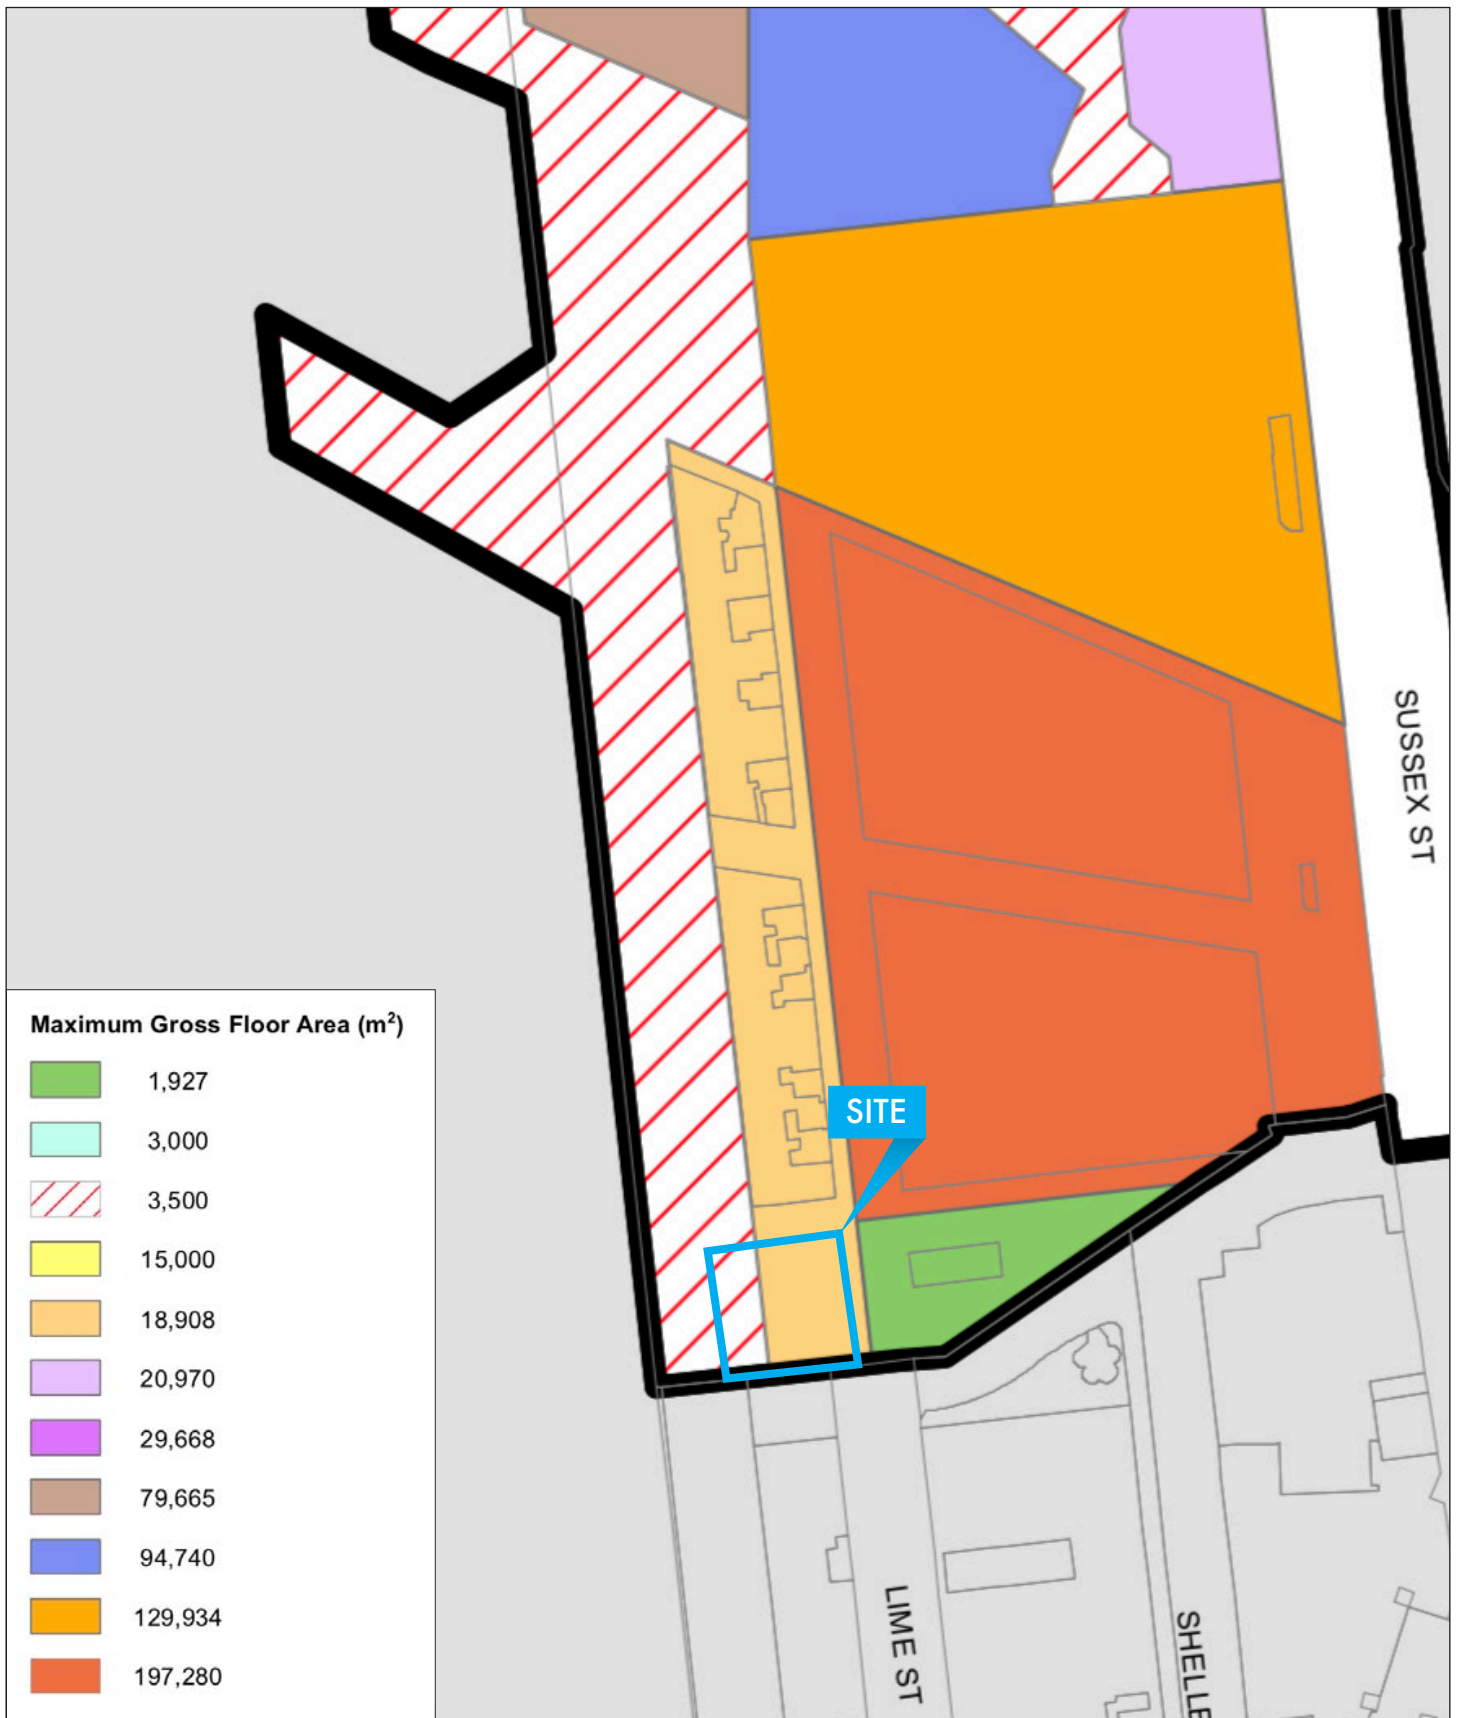

Source: <http://maps.six.nsw.gov.au>

PLANNING ADVICE
35 Barangaroo Avenue, Barangaroo

FIGURE 1
Location

Prepared For - Solotel

Source: <http://maps.six.nsw.gov.au>

PLANNING ADVICE
35 Barangaroo Avenue, Barangaroo

FIGURE 2
Site

Prepared For - Solotel

Source: NearMap 18 Aug 2018

PLANNING ADVICE
35 Barangaroo Avenue, Barangaroo

FIGURE 3A
Aerial Photo - Detail

Prepared For - Solotel

Source: NearMap 18 Aug 2018

PLANNING ADVICE
35 Barangaroo Avenue, Barangaroo

FIGURE 3B
Aerial Photo - Wider Area

Prepared For - Solotel

PLANNING ADVICE
 35 Barangaroo Avenue, Barangaroo

FIGURE 4A
 Zoning Map - SEPP (State Significant Precincts) 2005

Prepared For - Solotel

PLANNING ADVICE
35 Barangaroo Avenue, Barangaroo

FIGURE 4B
Height of Buildings Map - SEPP (State Significant Precincts) 2005

Prepared For - Solotel

PLANNING ADVICE
35 Barangaroo Avenue, Barangaroo

FIGURE 4C
Gross Floor Area Map - SEPP (State Significant Precincts) 2005