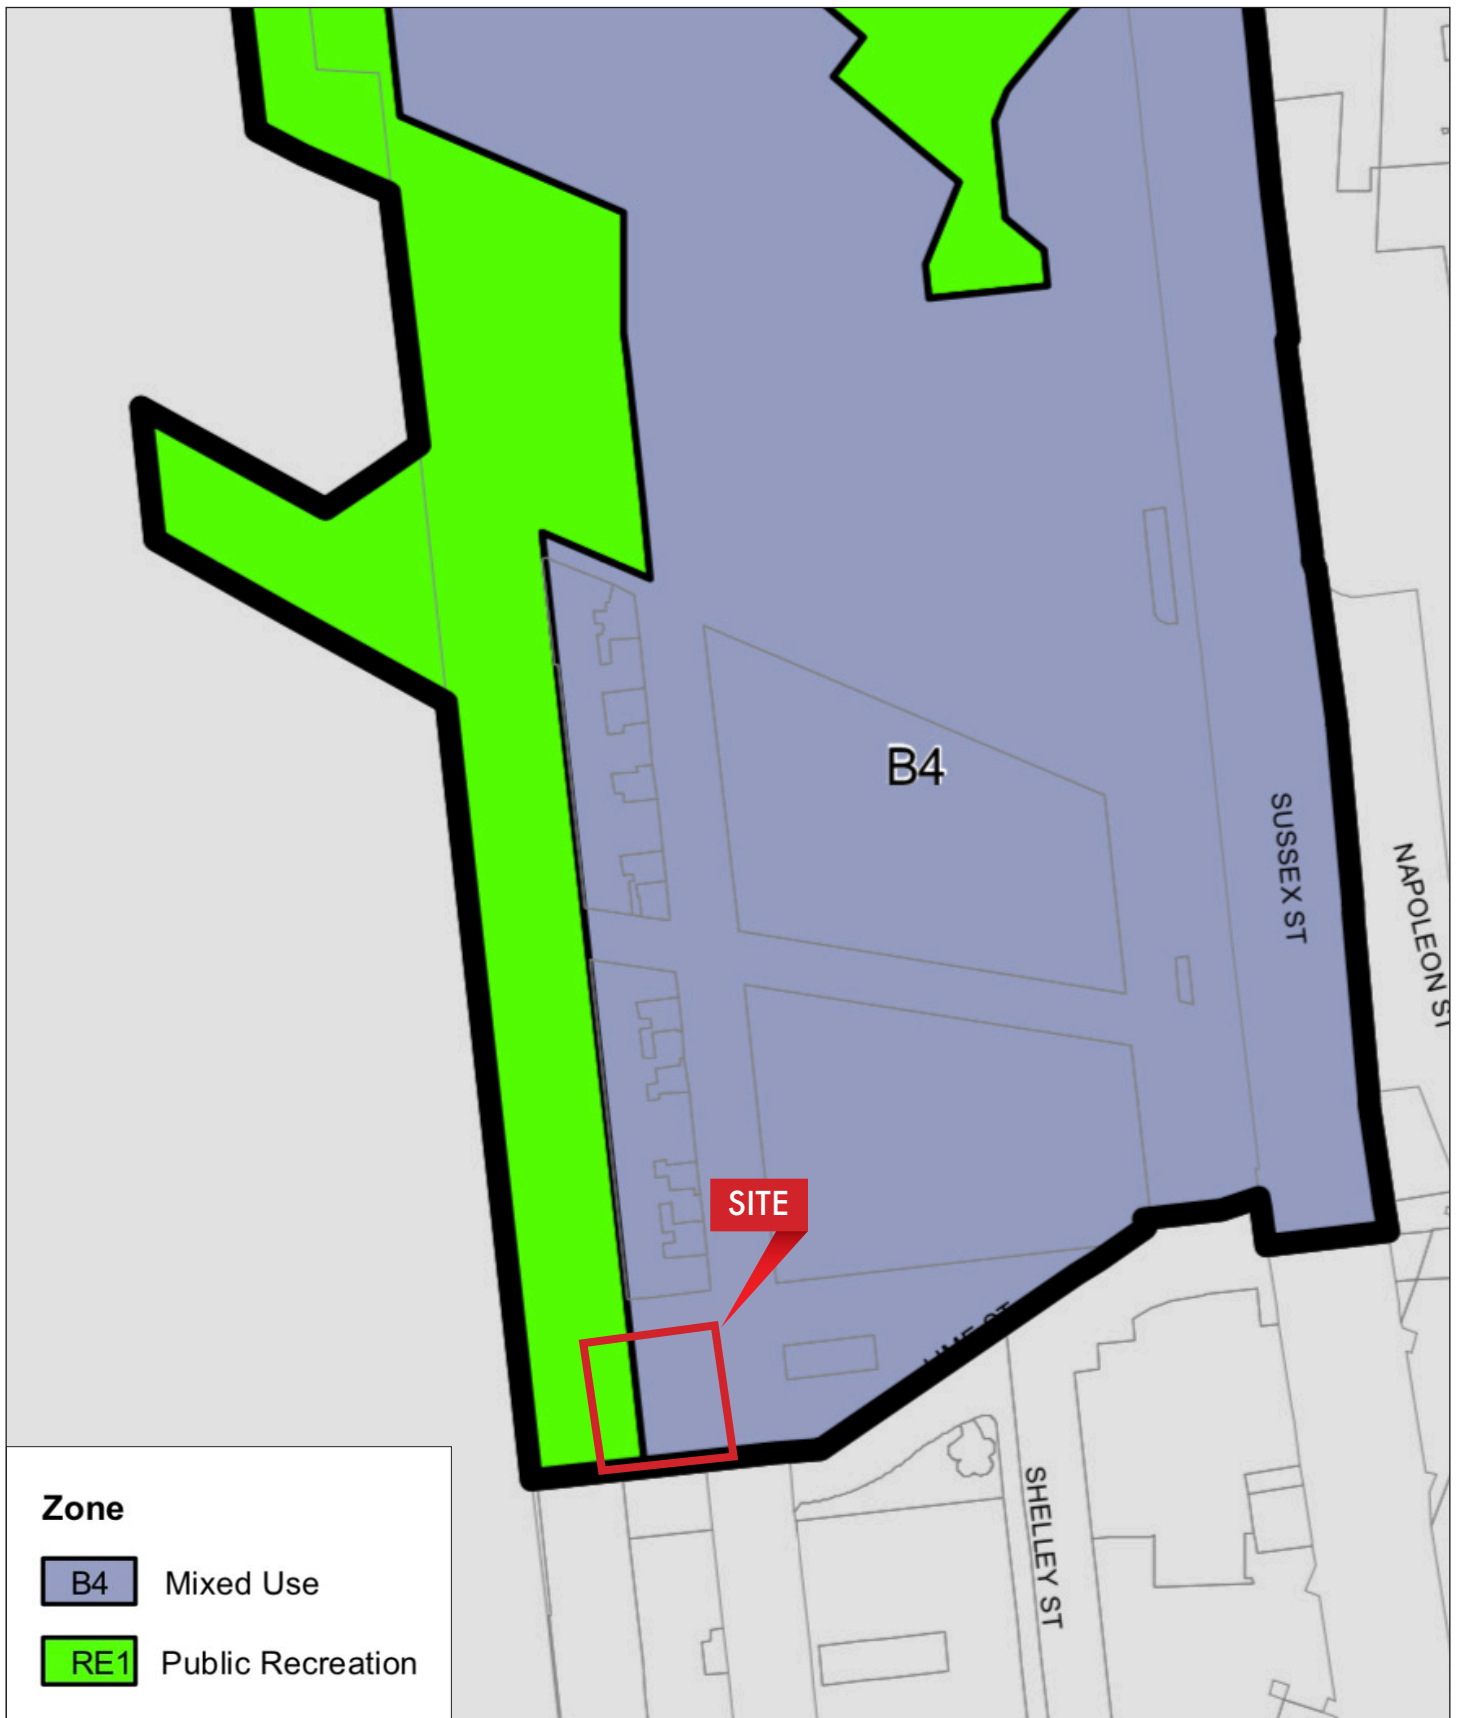

Source: <http://maps.six.nsw.gov.au>

PLANNING ADVICE
35 Barangaroo Avenue, Barangaroo

FIGURE 1
Location

Prepared For - Solotel

Source: <http://maps.six.nsw.gov.au>

PLANNING ADVICE
35 Barangaroo Avenue, Barangaroo

FIGURE 2
Site

Prepared For - Solotel

Source: NearMap 18 Aug 2018

PLANNING ADVICE
35 Barangaroo Avenue, Barangaroo

FIGURE 3A
Aerial Photo - Detail

Prepared For - Solotel

Source: NearMap 18 Aug 2018

PLANNING ADVICE
35 Barangaroo Avenue, Barangaroo

FIGURE 3B
Aerial Photo - Wider Area

Prepared For - Solotel

PLANNING ADVICE
 35 Barangaroo Avenue, Barangaroo

FIGURE 4A
 Zoning Map - SEPP (State Significant Precincts) 2005

Prepared For - Solotel

PLANNING ADVICE
35 Barangaroo Avenue, Barangaroo

FIGURE 4B
Height of Buildings Map - SEPP (State Significant Precincts) 2005

Prepared For - Solotel

PLANNING ADVICE
35 Barangaroo Avenue, Barangaroo

FIGURE 4C
Gross Floor Area Map - SEPP (State Significant Precincts) 2005