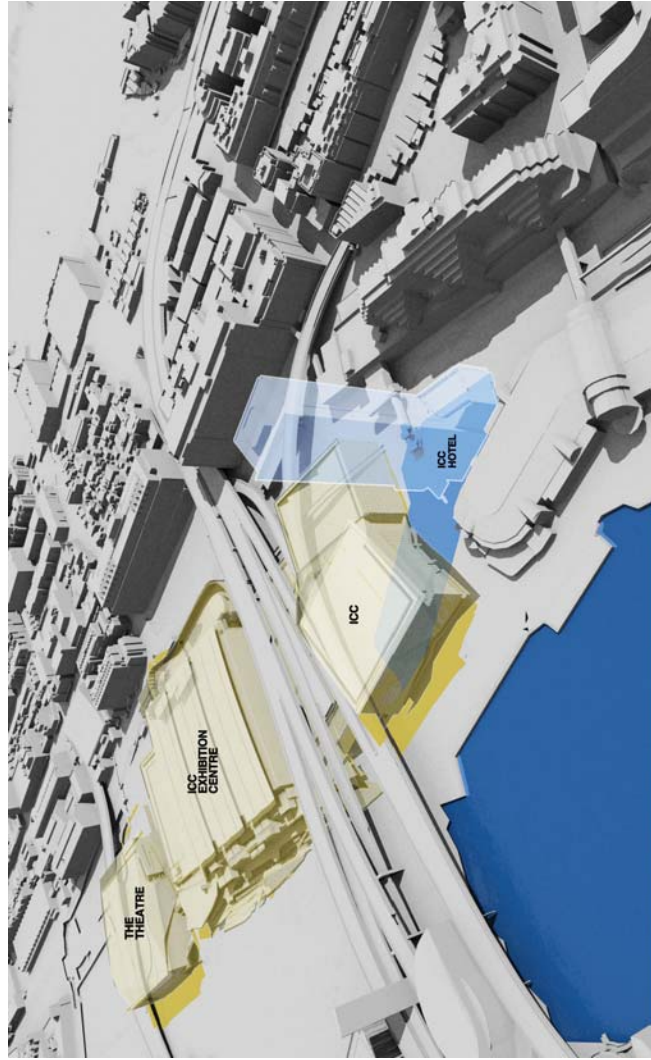

SICEEP - Shadow Study - ICC Hotel

SICEEP - Shadow Study - ICC Hotel

21st March, 3pm

- Shadows Cast by PPP buildings
- Shadows cast by ICC Hotel building
- Shadows cast by Existing City Buildings