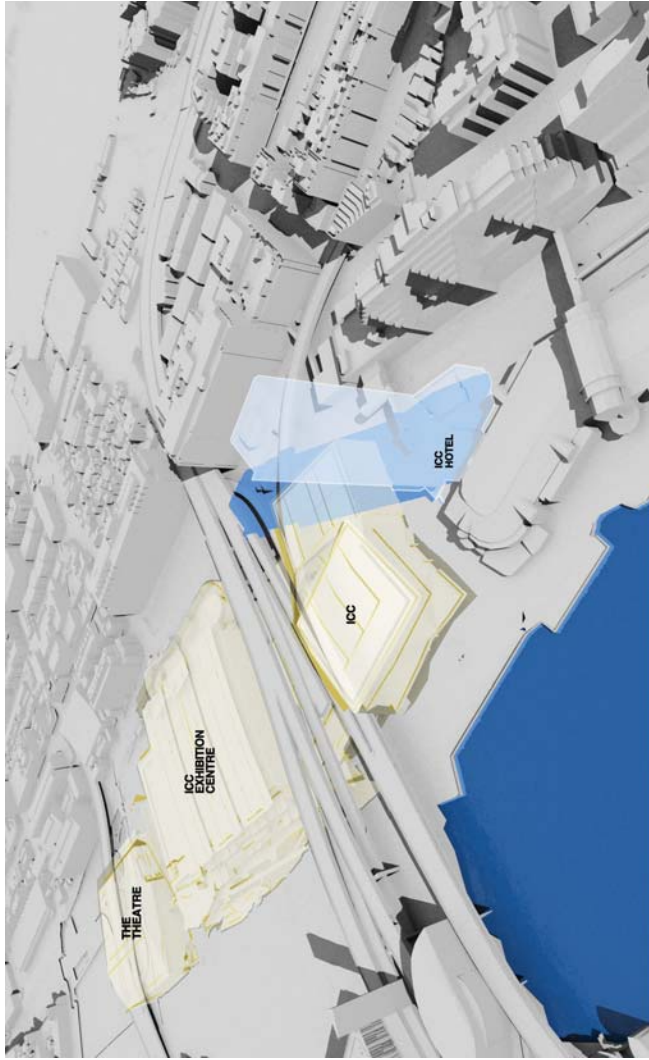

21st June, 11am

SICEEP - Shadow Study - ICC Hotel

- Shadows Cast by PPP buildings
- Shadows cast by ICC Hotel building
- Shadows cast by Existing City Buildings