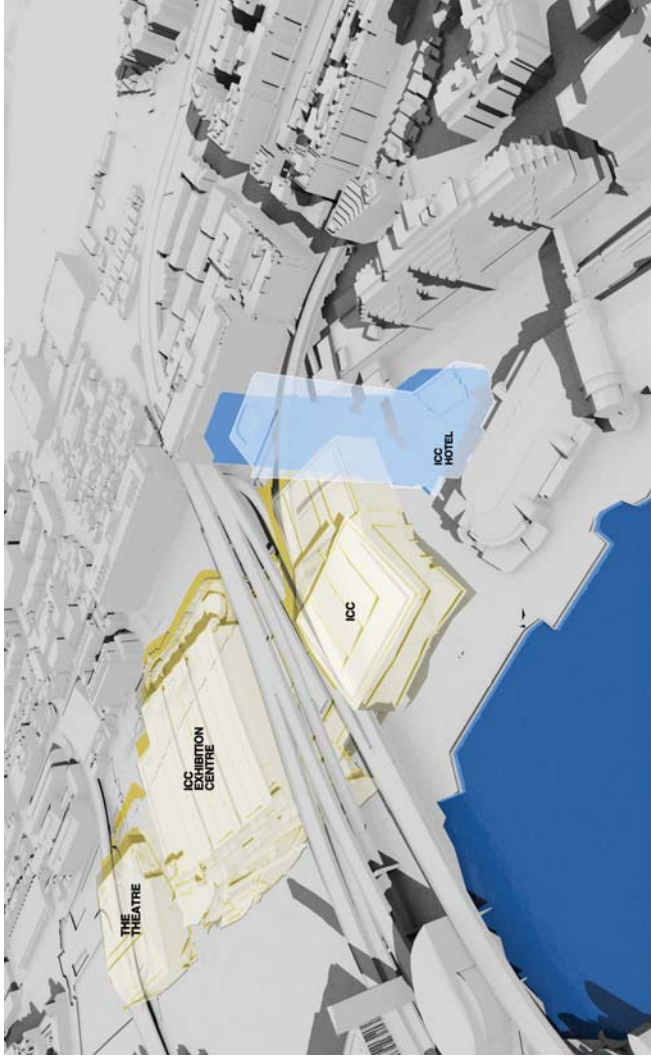

21st June, 10am

SICEEP - Shadow Study - ICC Hotel

- Shadows Cast by PPP buildings
- Shadows cast by ICC Hotel building
- Shadows cast by Existing City Buildings