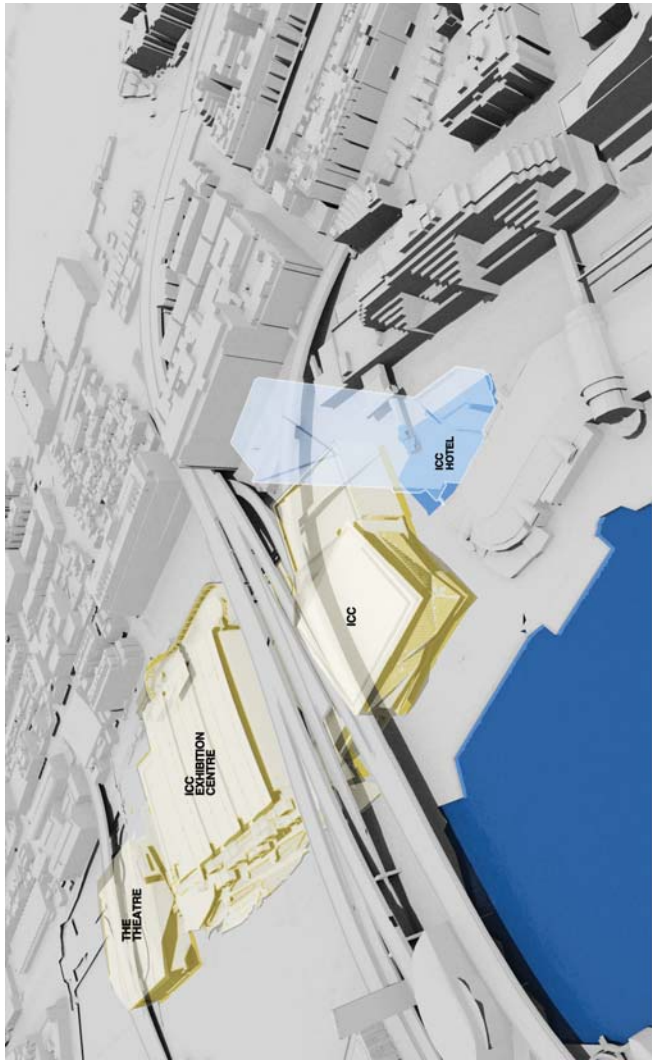

21st December, 2pm

- Shadows Cast by PPP buildings
- Shadows cast by ICC Hotel building
- Shadows cast by Existing City Buildings

SICEEP - Shadow Study - ICC Hotel

21st December, 4pm

- Shadows Cast by PPP buildings
- Shadows cast by ICC Hotel building
- Shadows cast by Existing City Buildings