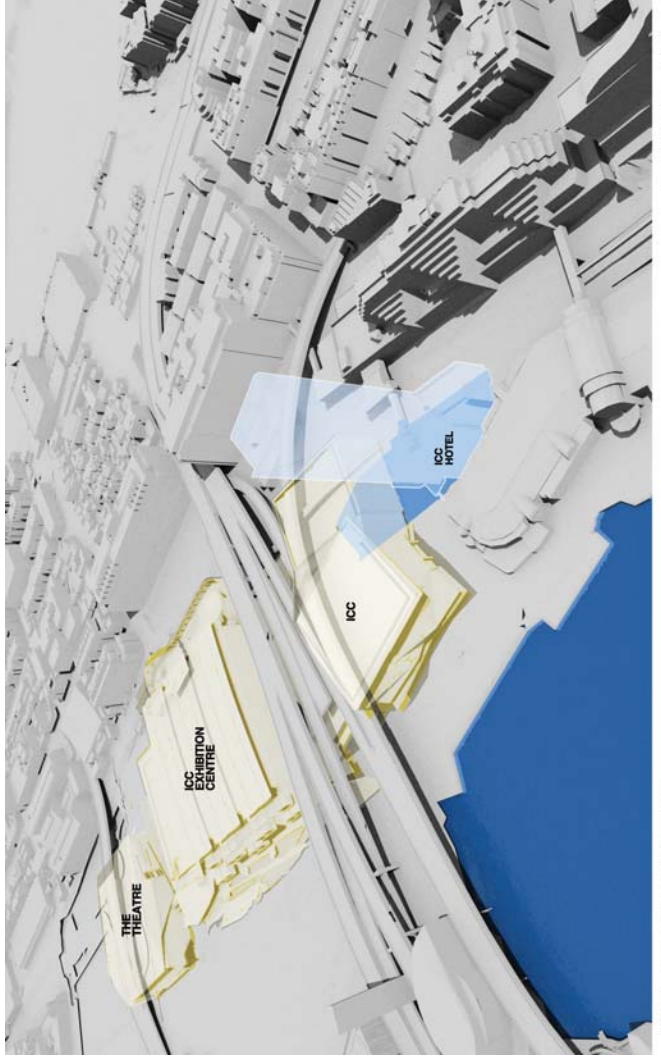

21st September, 12pm

SICEEP - Shadow Study - ICC Hotel

- Shadows Cast by PPP buildings
- Shadows cast by ICC Hotel building
- Shadows cast by Existing City Buildings