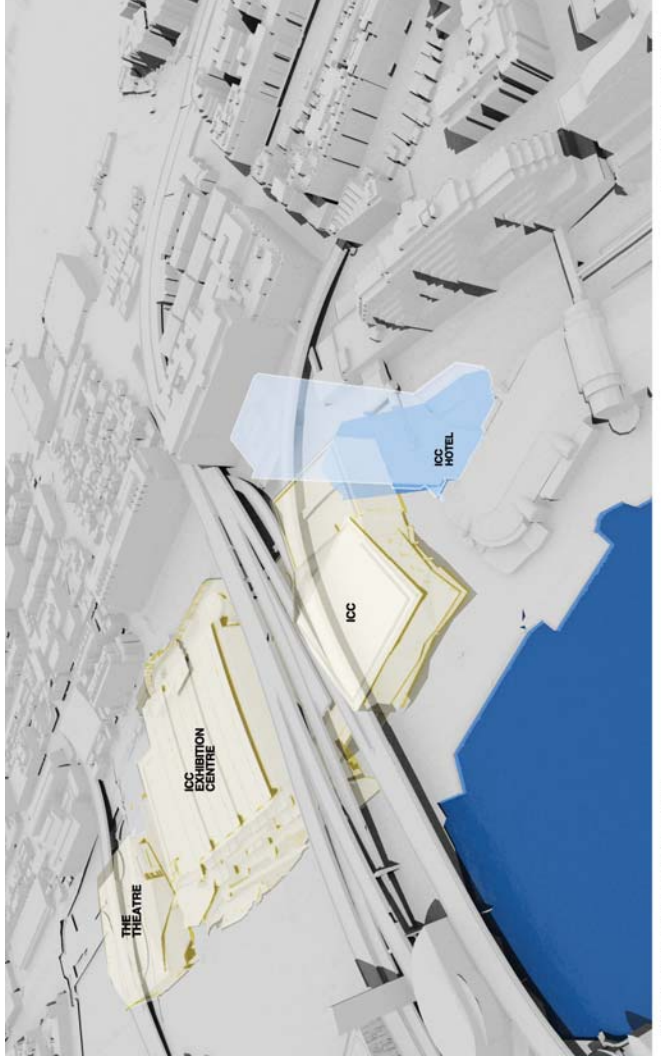

21st September, 12pm

21st September, 11am

SICEEP - Shadow Study - ICC Hotel

- Shadows Cast by PPP buildings
- Shadows cast by ICC Hotel building
- Shadows cast by Existing City Buildings