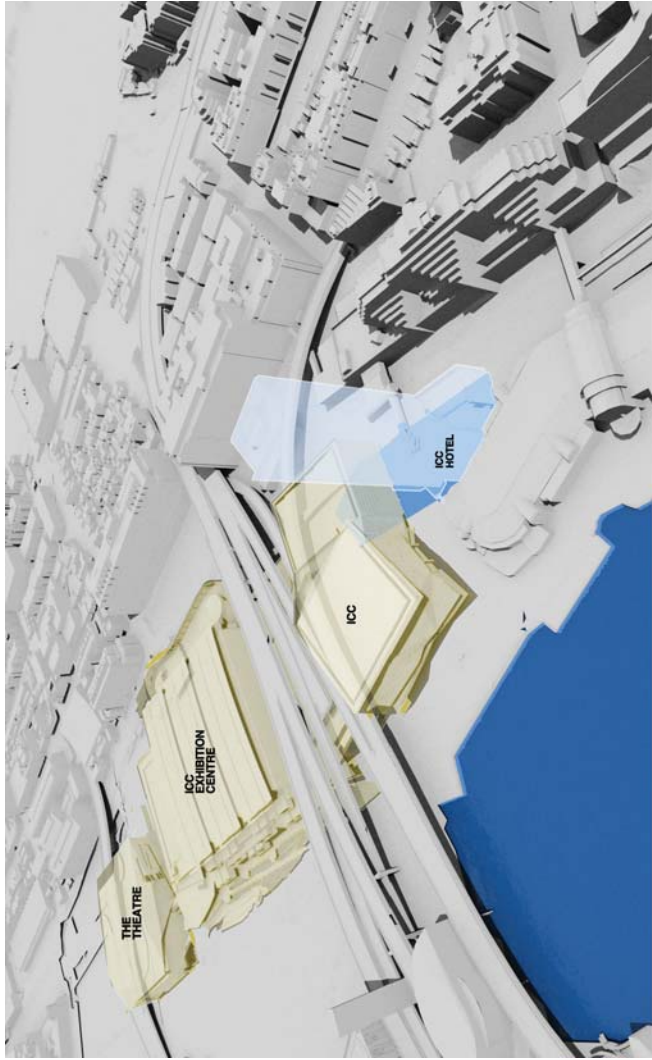

- Shadows Cast by PPP buildings
- Shadows cast by ICC Hotel building
- Shadows cast by Existing City Buildings

SICEEP - Shadow Study - ICC Hotel

21st March, 2pm

- Shadows Cast by PPP buildings
- Shadows cast by ICC Hotel building
- Shadows cast by Existing City Buildings

SICEEP - Shadow Study - ICC Hotel

21st March, 4pm

- Shadows Cast by PPP buildings
- Shadows cast by ICC Hotel building
- Shadows cast by Existing City Buildings

SICEEP - Shadow Study - ICC Hotel

21st March, 1pm