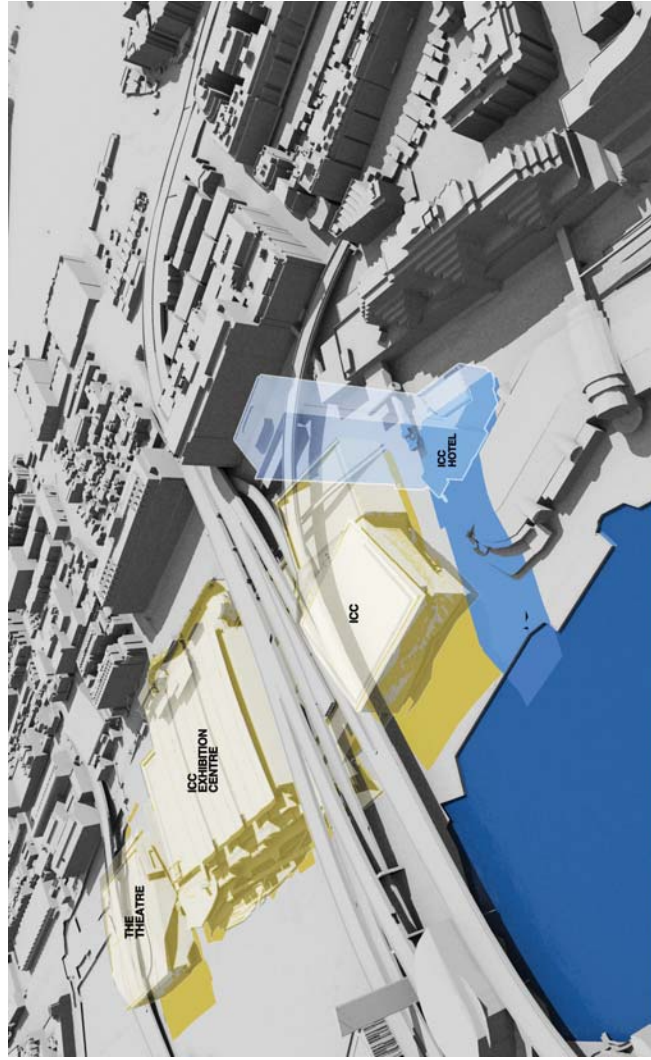

SICEEP - Shadow Study - ICC Hotel

21st December, 4pm

- Shadows Cast by PPP buildings
- Shadows cast by ICC Hotel building
- Shadows cast by Existing City Buildings