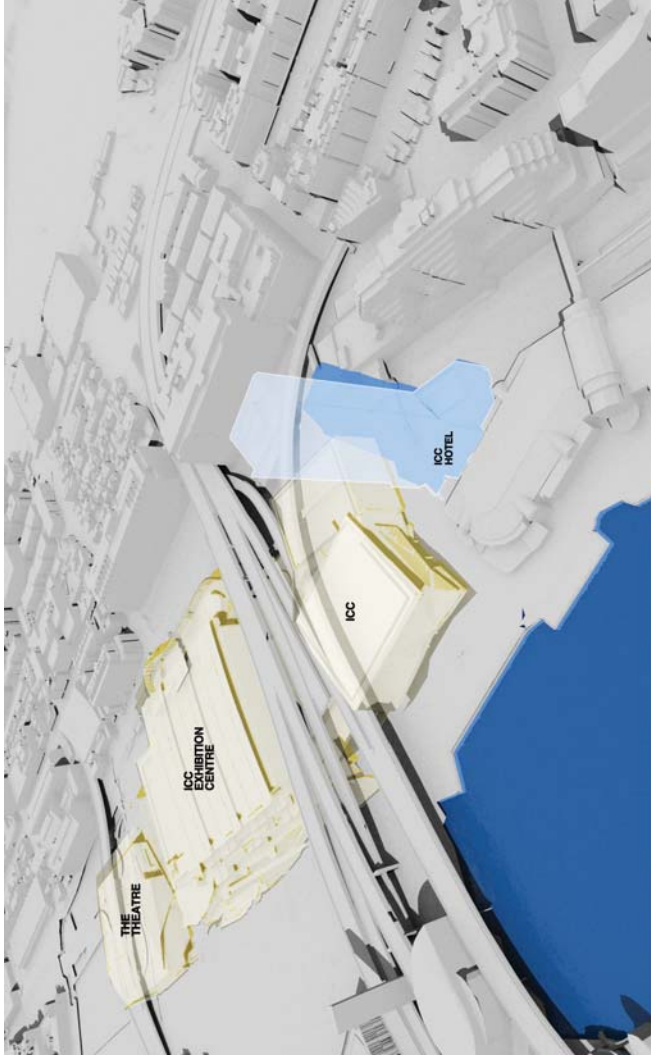

21st September, 10am

SICEEP - Shadow Study - ICC Hotel

- Shadows Cast by PPP buildings
- Shadows cast by ICC Hotel building
- Shadows cast by Existing City Buildings