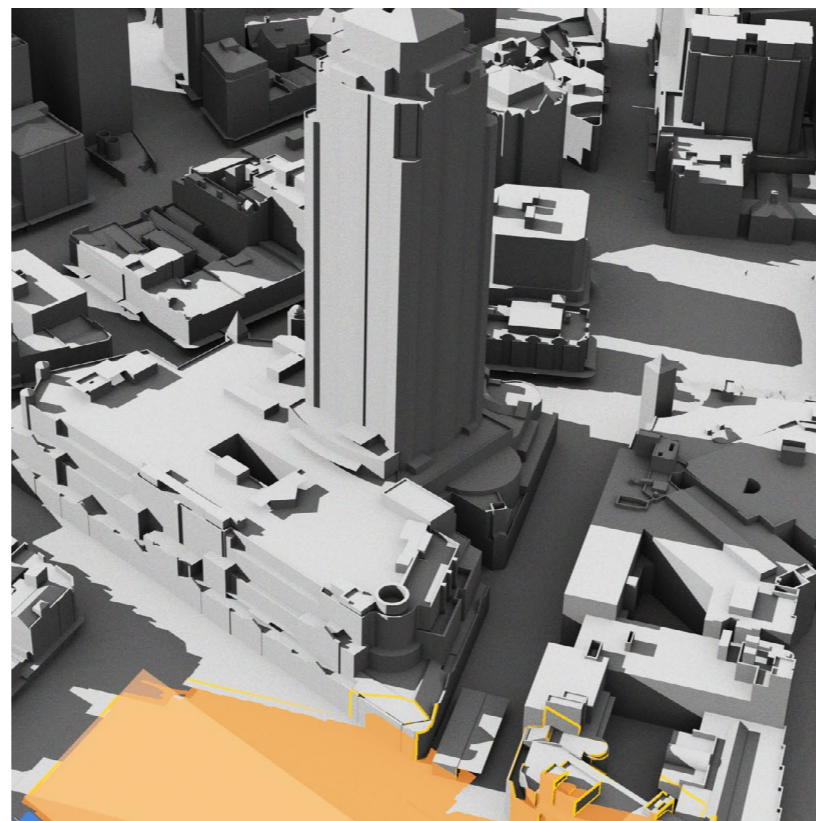

Autumn Equinox - 21 March

9:00	- No change.
10:00	- Decreased shadow cast by SE Plot Illustrative Scheme on Market City. Shadows cast remain within the approved shadow Parameter Plan for the SE Plot.
11:00	- Decreased shadow cast by SE Plot Illustrative Scheme on Market City. Shadows cast remain within the approved shadow Parameter Plan for the SE Plot.
12:00	- Decreased shadow cast by SE Plot Illustrative Scheme on Market City. Shadows cast remain within the approved shadow Parameter Plan for the SE Plot.

Autumn Equinox 9am

Supplementary Design Report
for SSDA2 - July 2013

Autumn Equinox 10am

Autumn Equinox 9am

S96 Application to modify
SSDA2 - March 2016

Autumn Equinox 10am