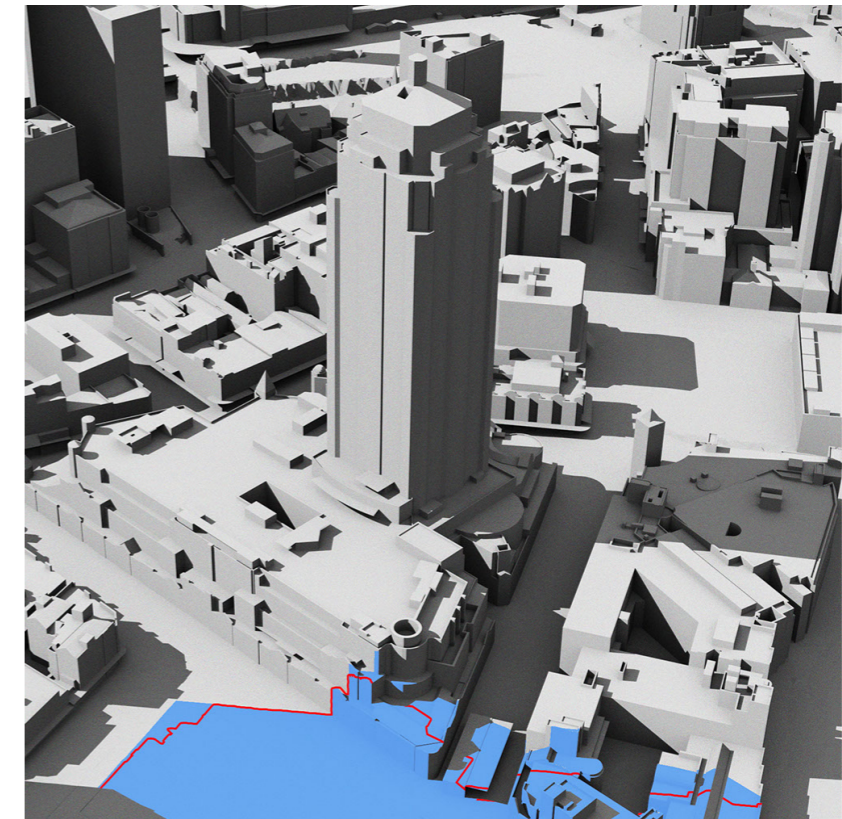

Autumn Equinox 10am