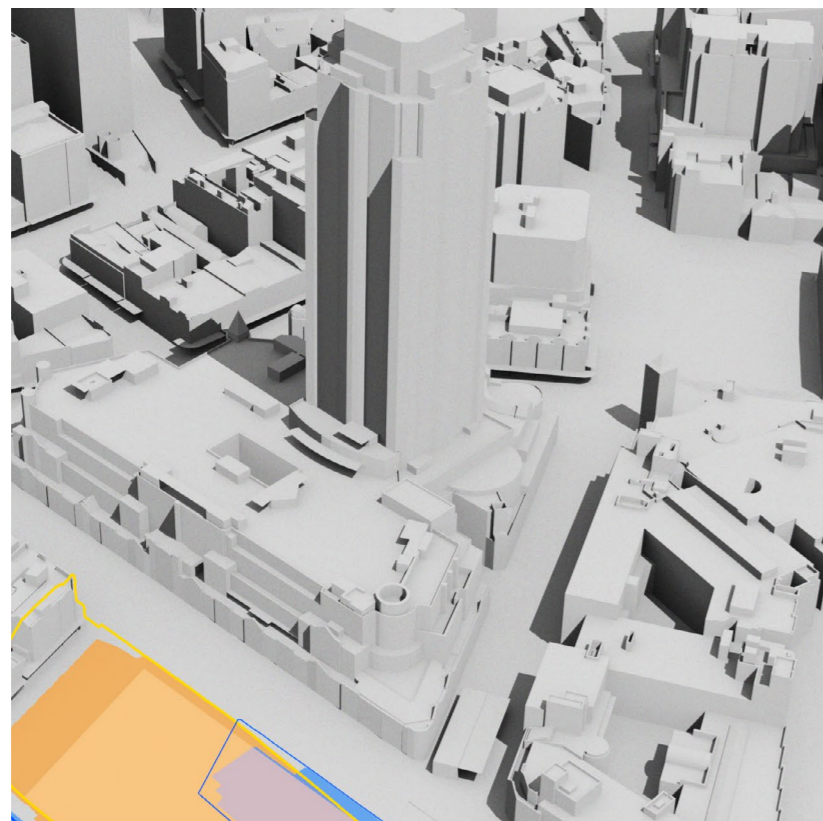

Summer Solstice 3pm

Supplementary Design Report for SSSDA2 - July 2013

Summer Solstice 4pm

Summer Solstice 3pm

S96 Application to modify SSSDA2 - March 2016

Summer Solstice 4pm

UPDATED ILLUSTRATIVE DESIGN

Shadow Studies

Autumn Equinox - 21 March

9:00	- No change.
10:00	- Decreased shadow cast by SE Plot Illustrative Scheme on Market City. Shadows cast remain within the approved shadow Parameter Plan for the SE Plot.
11:00	- Decreased shadow cast by SE Plot Illustrative Scheme on Market City. Shadows cast remain within the approved shadow Parameter Plan for the SE Plot.
12:00	- Decreased shadow cast by SE Plot Illustrative Scheme on Market City. Shadows cast remain within the approved shadow Parameter Plan for the SE Plot.