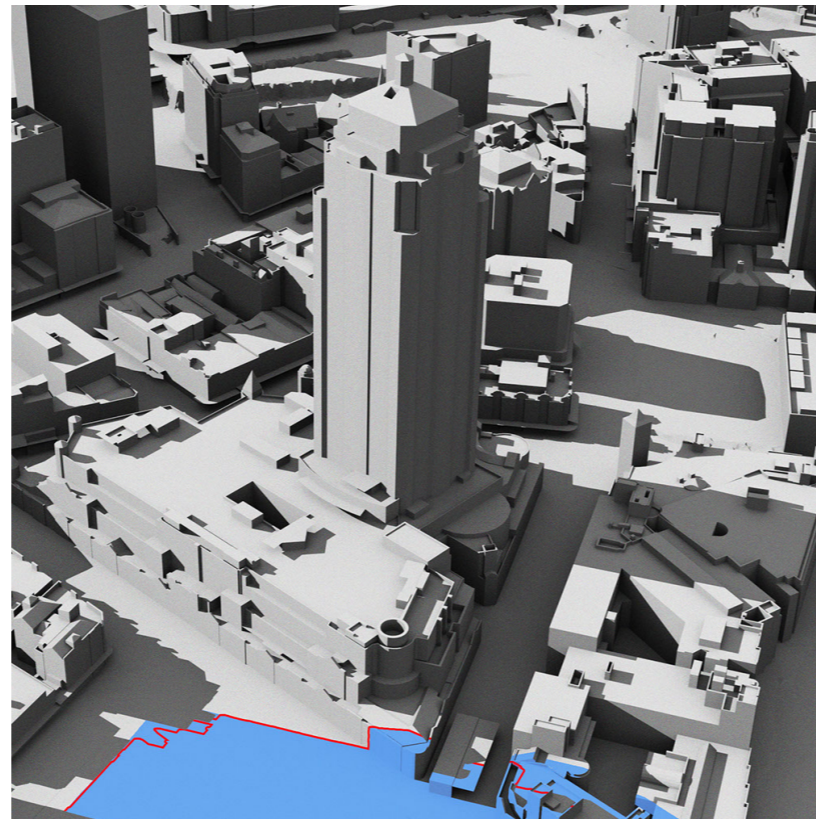

Summer Solstice 3pm

Supplementary Design Report for SSSDA2 - July 2013

Summer Solstice 4pm

Summer Solstice 3pm

S96 Application to modify SSSDA2 - March 2016

Summer Solstice 4pm

UPDATED ILLUSTRATIVE DESIGN

Shadow Studies

Autumn Equinox - 21 March

9:00	- No change.
10:00	- Decreased shadow cast by SE Plot Illustrative Scheme on Market City. Shadows cast remain within the approved shadow Parameter Plan for the SE Plot.
11:00	- Decreased shadow cast by SE Plot Illustrative Scheme on Market City. Shadows cast remain within the approved shadow Parameter Plan for the SE Plot.
12:00	- Decreased shadow cast by SE Plot Illustrative Scheme on Market City. Shadows cast remain within the approved shadow Parameter Plan for the SE Plot.