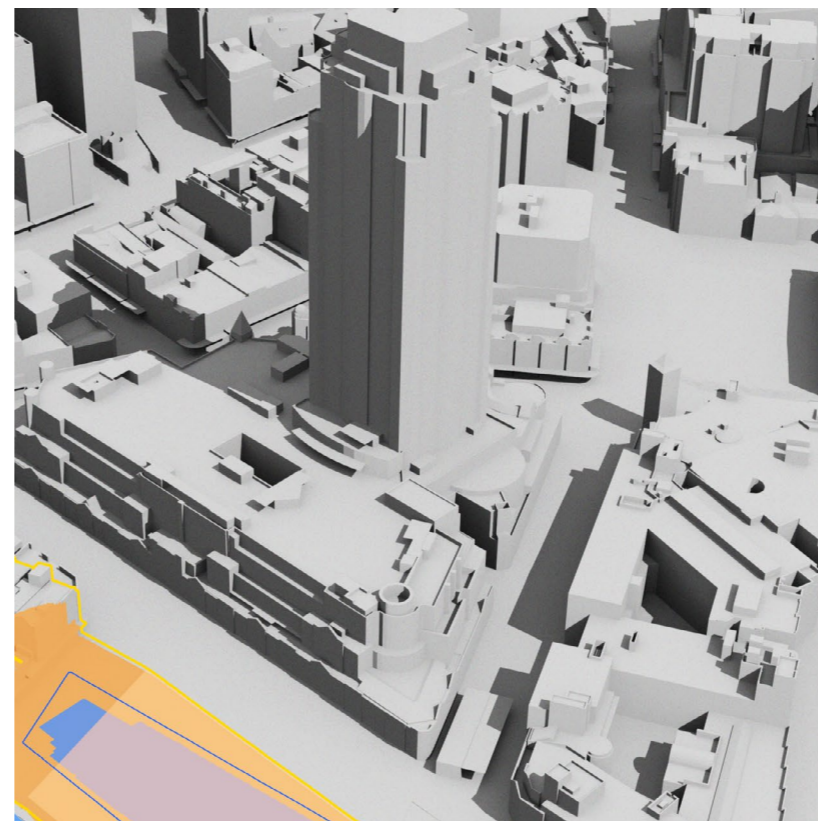

Summer Solstice 3pm

Supplementary Design Report for SSSDA2 - July 2013

Summer Solstice 4pm

Summer Solstice 3pm

S96 Application to modify SSSDA2 - March 2016

Summer Solstice 4pm

UPDATED ILLUSTRATIVE DESIGN

Shadow Studies

Autumn Equinox - 21 March

9:00	- No change.
10:00	- Decreased shadow cast by SE Plot Illustrative Scheme on Market City. Shadows cast remain within the approved shadow Parameter Plan for the SE Plot.
11:00	- Decreased shadow cast by SE Plot Illustrative Scheme on Market City. Shadows cast remain within the approved shadow Parameter Plan for the SE Plot.
12:00	- Decreased shadow cast by SE Plot Illustrative Scheme on Market City. Shadows cast remain within the approved shadow Parameter Plan for the SE Plot.