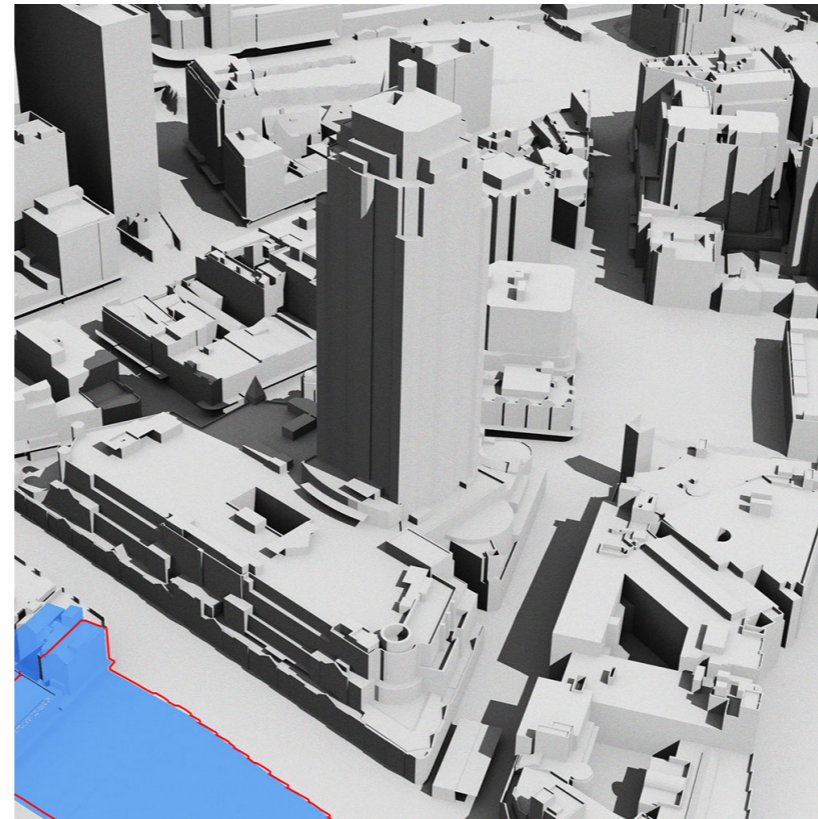

Summer Solstice 3pm

Supplementary Design Report for SSSDA2 - July 2013

Summer Solstice 4pm

Summer Solstice 3pm

S96 Application to modify SSSDA2 - March 2016

Summer Solstice 4pm

UPDATED ILLUSTRATIVE DESIGN

Shadow Studies

Autumn Equinox - 21 March

9:00	- No change.
10:00	- Decreased shadow cast by SE Plot Illustrative Scheme on Market City. Shadows cast remain within the approved shadow Parameter Plan for the SE Plot.
11:00	- Decreased shadow cast by SE Plot Illustrative Scheme on Market City. Shadows cast remain within the approved shadow Parameter Plan for the SE Plot.
12:00	- Decreased shadow cast by SE Plot Illustrative Scheme on Market City. Shadows cast remain within the approved shadow Parameter Plan for the SE Plot.