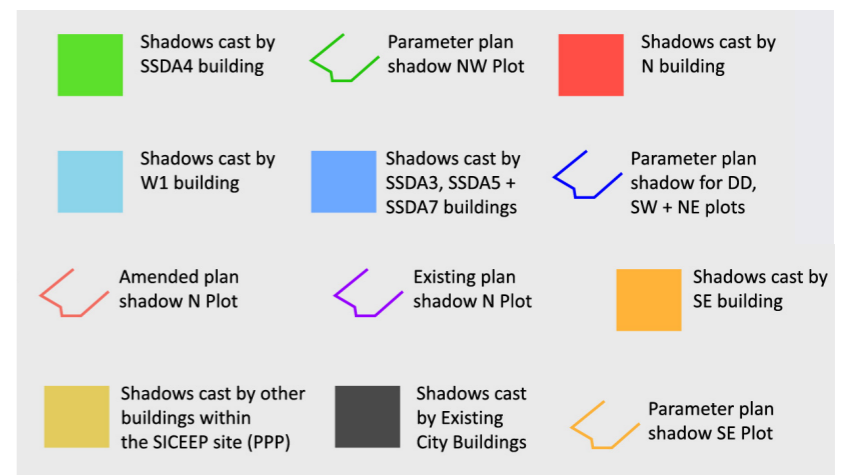

Summer Solstice 3pm

Supplementary Design Report for SSSDA2 - July 2013

Summer Solstice 4pm

Summer Solstice 3pm

S96 Application to modify SSSDA2 - March 2016

Summer Solstice 4pm

UPDATED ILLUSTRATIVE DESIGN

Shadow Studies

Autumn Equinox - 21 March

9:00	- No change.
10:00	- Decreased shadow cast by SE Plot Illustrative Scheme on Market City. Shadows cast remain within the approved shadow Parameter Plan for the SE Plot.
11:00	- Decreased shadow cast by SE Plot Illustrative Scheme on Market City. Shadows cast remain within the approved shadow Parameter Plan for the SE Plot.
12:00	- Decreased shadow cast by SE Plot Illustrative Scheme on Market City. Shadows cast remain within the approved shadow Parameter Plan for the SE Plot.