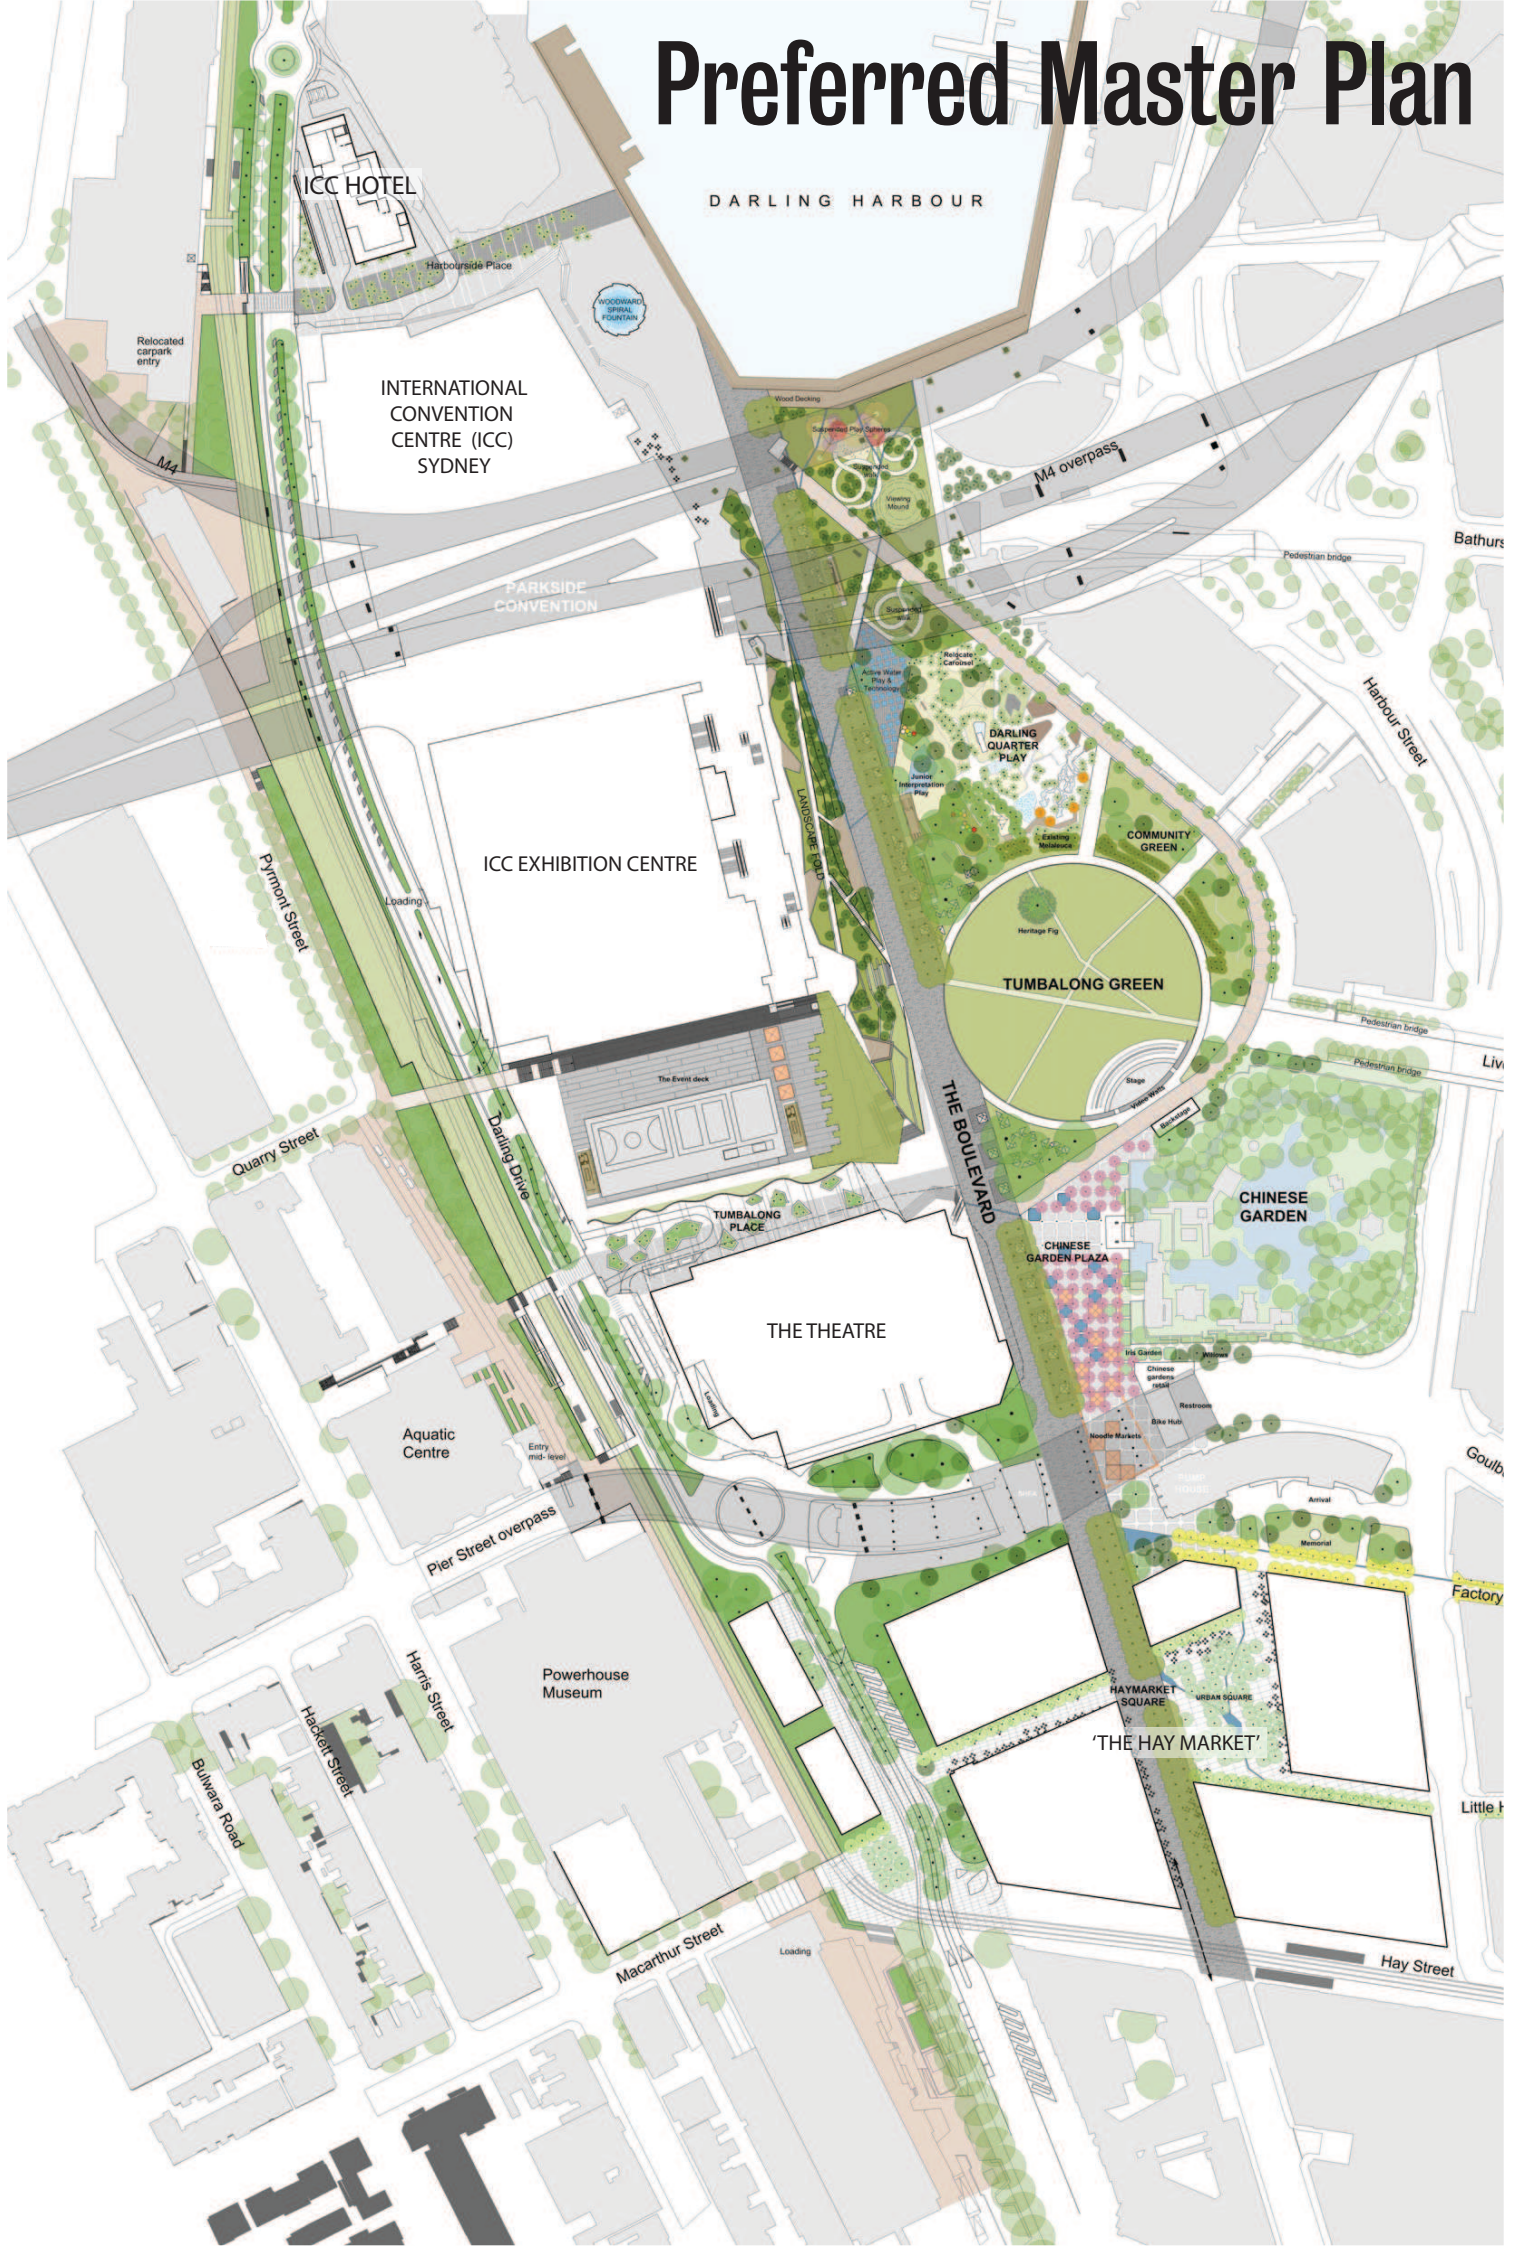

Preferred Master Plan

ICC HOTEL

DARLING HARBOUR

INTERNATIONAL
CONVENTION
CENTRE (ICC)
SYDNEY

PARKSIDE
CONVENTION

ICC EXHIBITION CENTRE

THE THEATRE

Powerhouse
Museum

Aquatic
Centre

TUMBALONG GREEN

CHINESE
GARDEN

'THE HAY MARKET'

Relocated
carpark
entry

Harbourside Place

WOODWARD
SPIRAL
FOUNTAIN

M4

Parramatta
Street

Loading

Quarry Street

Darling Drive

TUMBALONG
PLACE

THE EVENT DECK

THE BOULEVARD

Pier Street
overpass

Wood Decking

Suburban Pool Overlay

Living Mound

Shaded

Active Water
Play &
Swimming

Harbourside
Carriageway

Family
Interactive
Play

Existing
Recessed