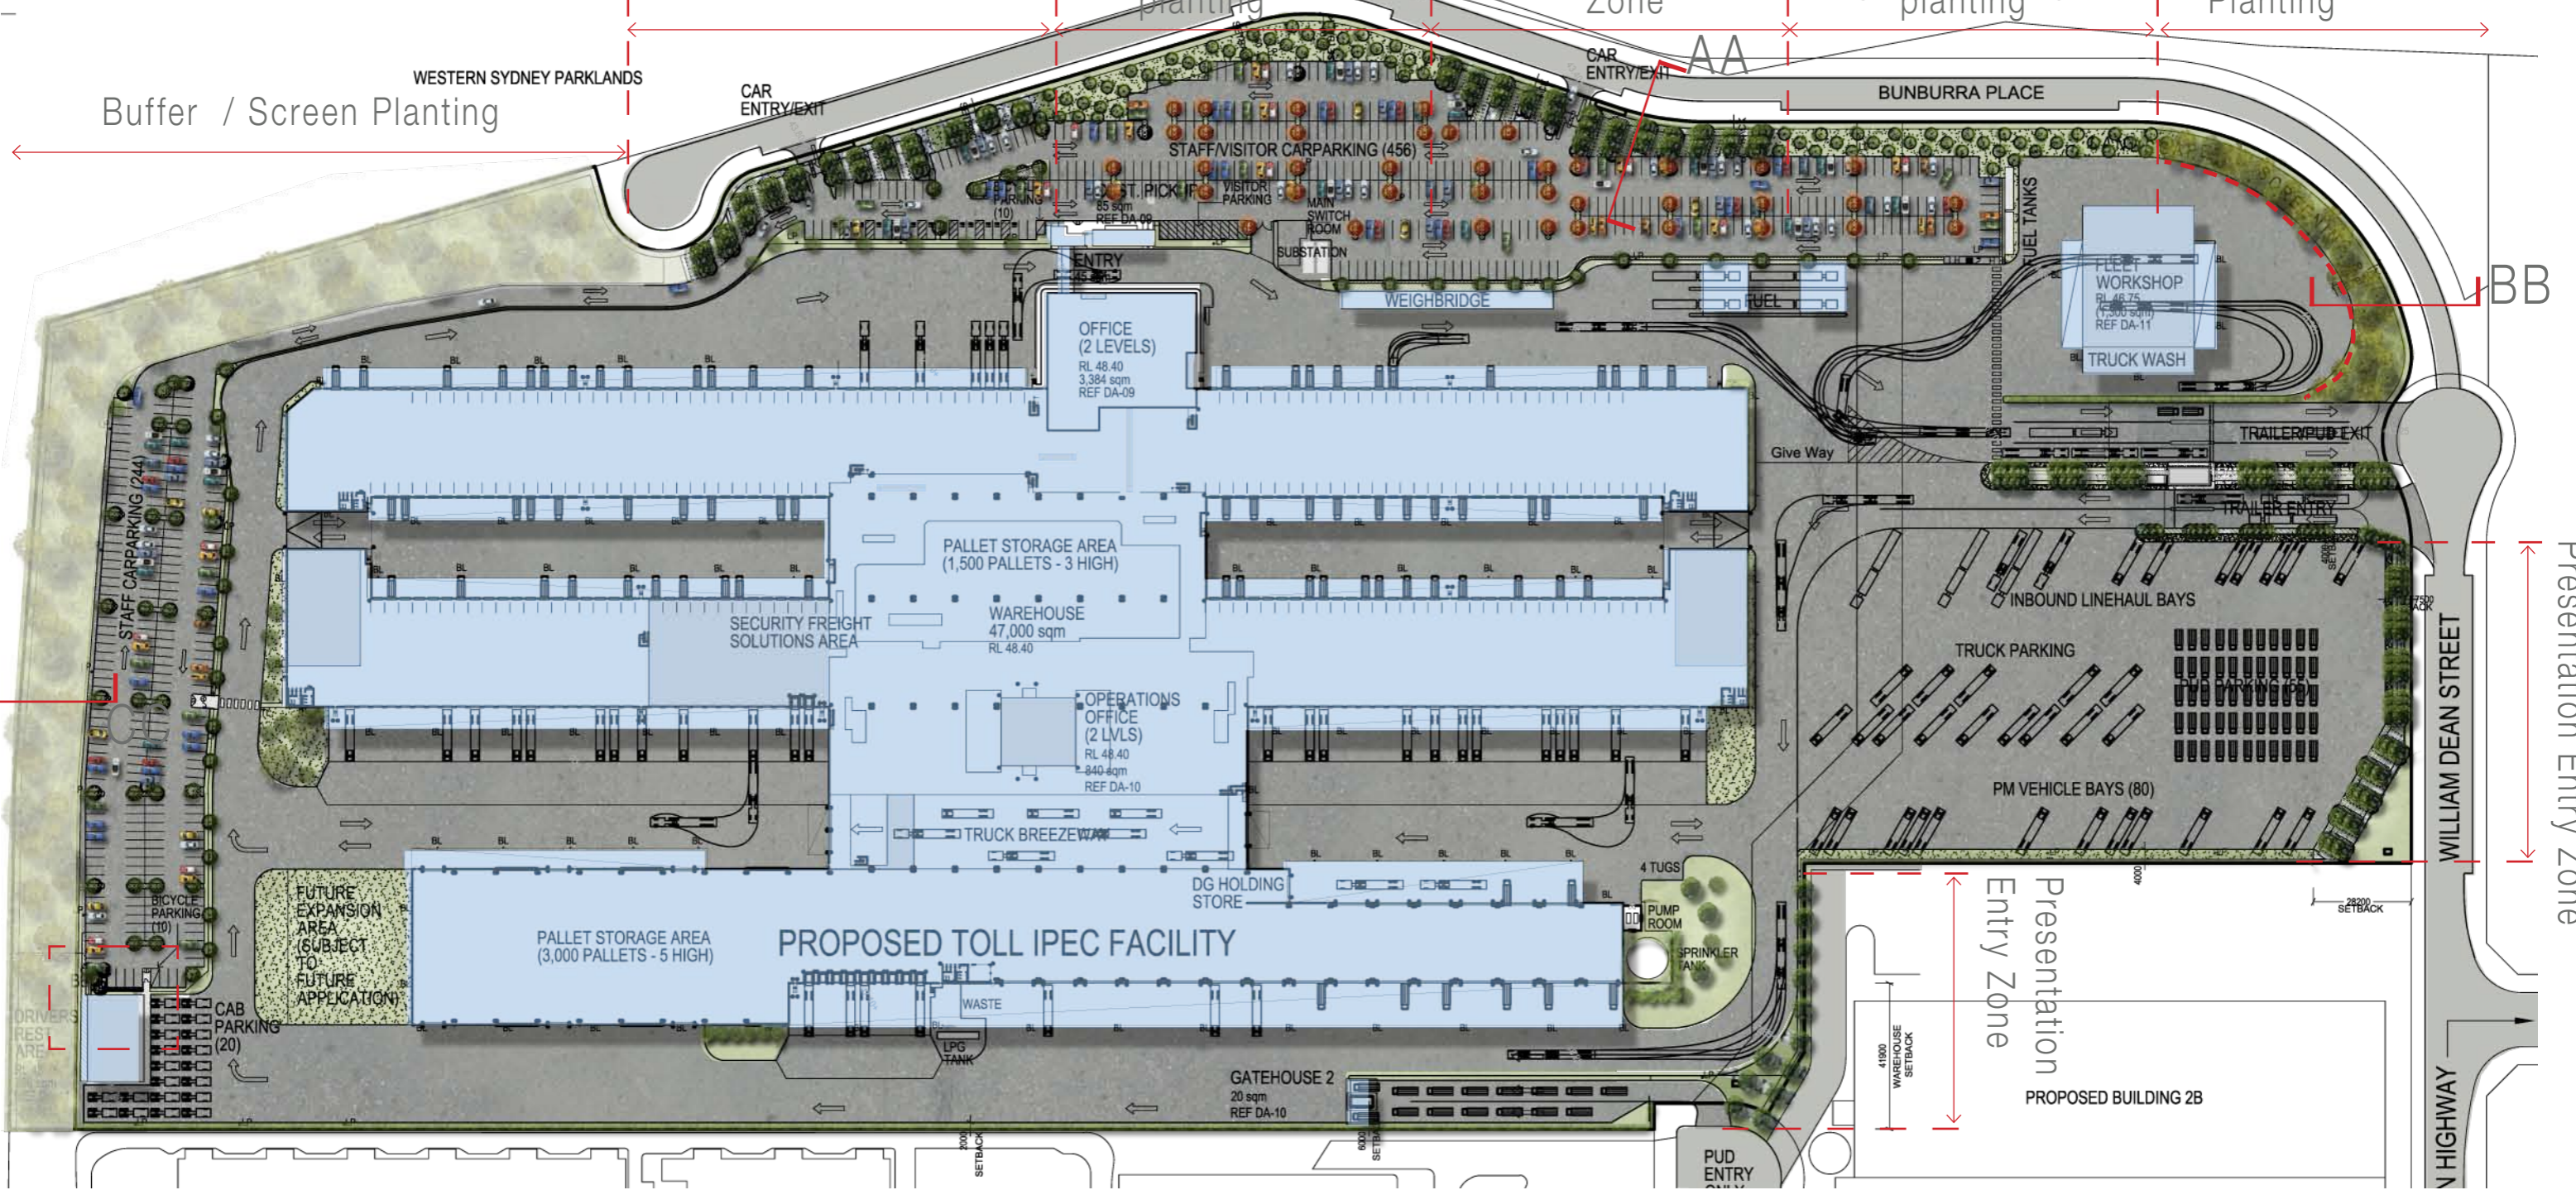

Toll IPEC Freight Transport Warehouse and Distribution Facility BUNGARRIBEE INDUSTRIAL ESTATE

LANDSCAPE CONCEPT PACKAGE

Landscape Master Plan

Presentation Entry Zone

Secondary planting

Presentation Entry Zone

Secondary planting

Buffer / Screen Planting

Plan NOT to scale

Buffer / Screen Planting

Presentation / Entry Planting

Feature 'Railroad Rock Ballast' Banding

Secondary Planting Zone - Grid of Trees in Turf

Screening Element

Carpark Planting

Presentation Entry Zone / BBQ Area - Typical Landscape Detail Plan

Streetscape as existing

scale: 1:250 @ A3

Feature Trees to carpark, with native grass plantings to car parking aisle

Blocks of hedging species to provide iconic entry branding

Tree plantings in beds of rock ballast and groundcovers

BBQ break out space

Section AA - Presentation Entry Zone

scale: 1:75 @ A3

Section BB - Buffer Planting

scale: 1:75 @ A3

Section CC - Buffer Planting

scale: 1:200 @ A3