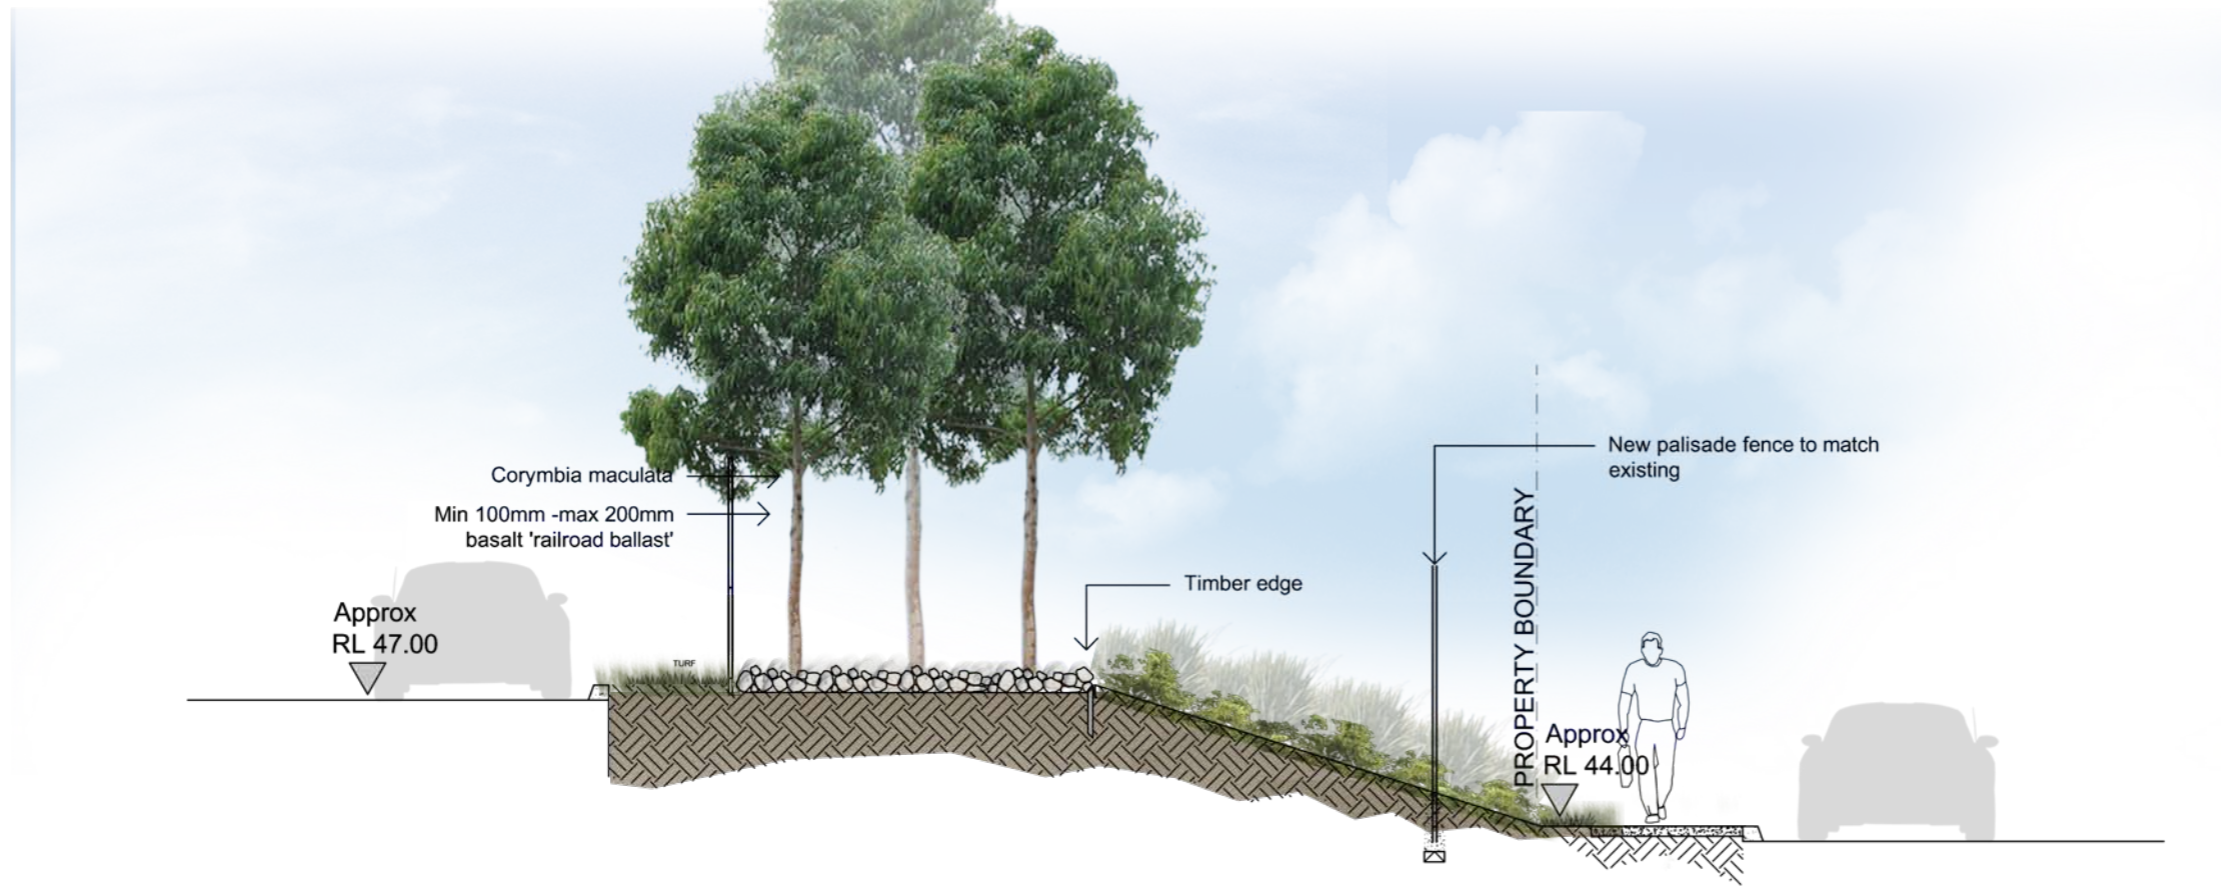

Secondary planting

Buffer / Screen Planting

Plan NOT to scale

Buffer / Screen Planting

Presentation / Entry Planting

Feature 'Railroad Rock Ballast' Banding

Secondary Planting Zone - Grid of Trees in Turf

Screening Element

Carpark Planting

Presentation Entry Zone / BBQ Area - Typical Landscape Detail Plan

Streetscape as existing

scale: 1:250 @ A3

Feature Trees to carpark, with native grass plantings to car parking aisle

Blocks of hedging species to provide iconic entry branding

Tree plantings in beds of rock ballast and groundcovers

BBQ break out space

Section AA - Presentation Entry Zone

scale: 1:75 @ A3

Section BB - Buffer Planting

scale: 1:75 @ A3

Section CC - Buffer Planting

scale: 1:200 @ A3