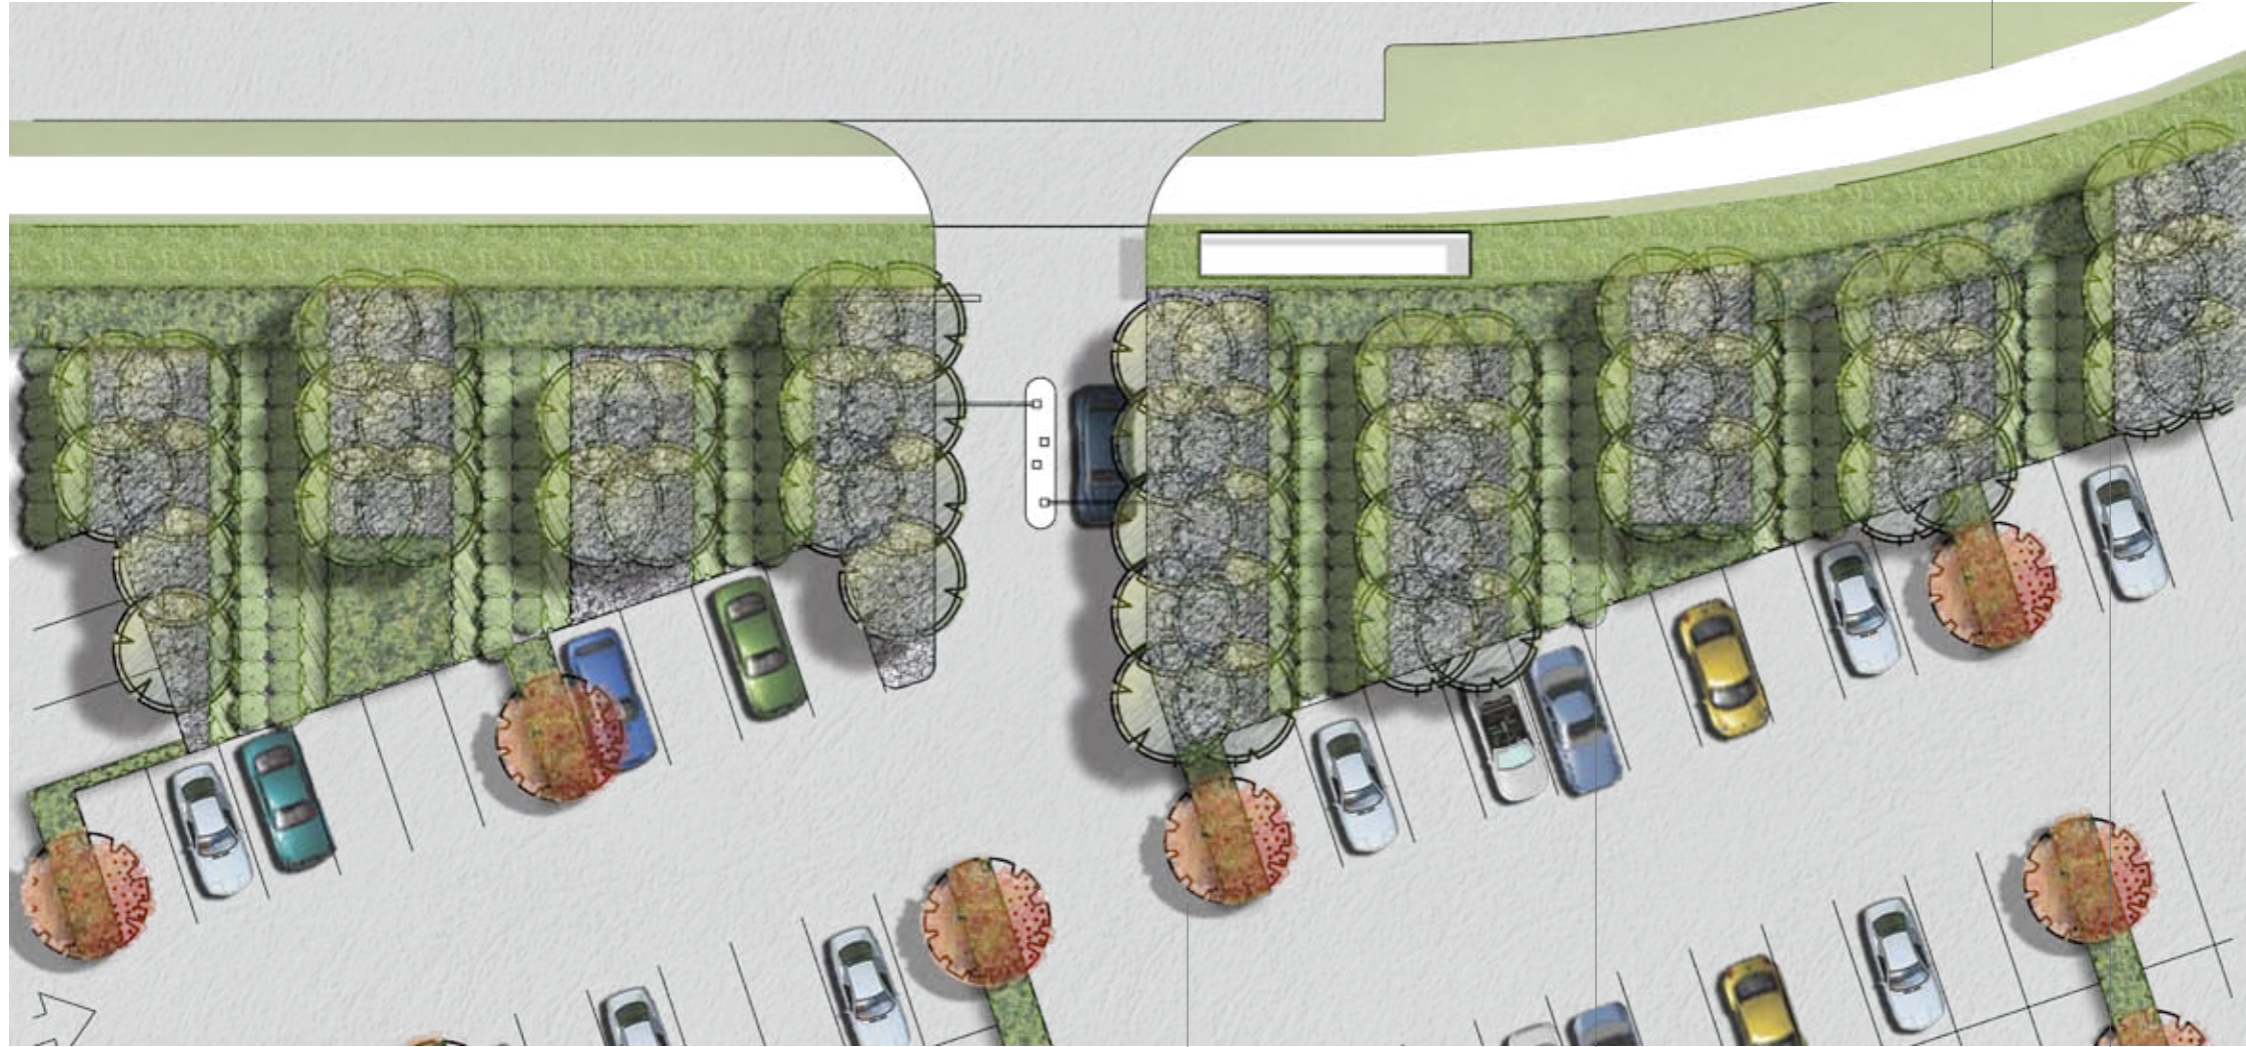

Toll IPEC Freight Transport Warehouse and Distribution Facility BUNGARRIBEE INDUSTRIAL ESTATE

LANDSCAPE CONCEPT PACKAGE

Landscape Master Plan

Presentation Entry Zone

Secondary planting

Presentation Entry Zone

Secondary planting

Buffer / Screen Planting

Plan NOT to scale

Buffer / Screen Planting

Presentation / Entry Planting

Feature 'Railroad Rock Ballast' Banding

Secondary Planting Zone - Grid of Trees in Turf

Screening Element

Carpark Planting

Presentation Entry Zone / BBQ Area - Typical Landscape Detail Plan

Streetscape as existing

scale: 1:250 @ A3

Feature Trees to carpark, with native grass plantings to car parking aisle

Blocks of hedging species to provide iconic entry branding

Tree plantings in beds of rock ballast and groundcovers

BBQ break out space

Section AA - Presentation Entry Zone

scale: 1:75 @ A3

Section BB - Buffer Planting

scale: 1:75 @ A3

Section CC - Buffer Planting

scale: 1:200 @ A3