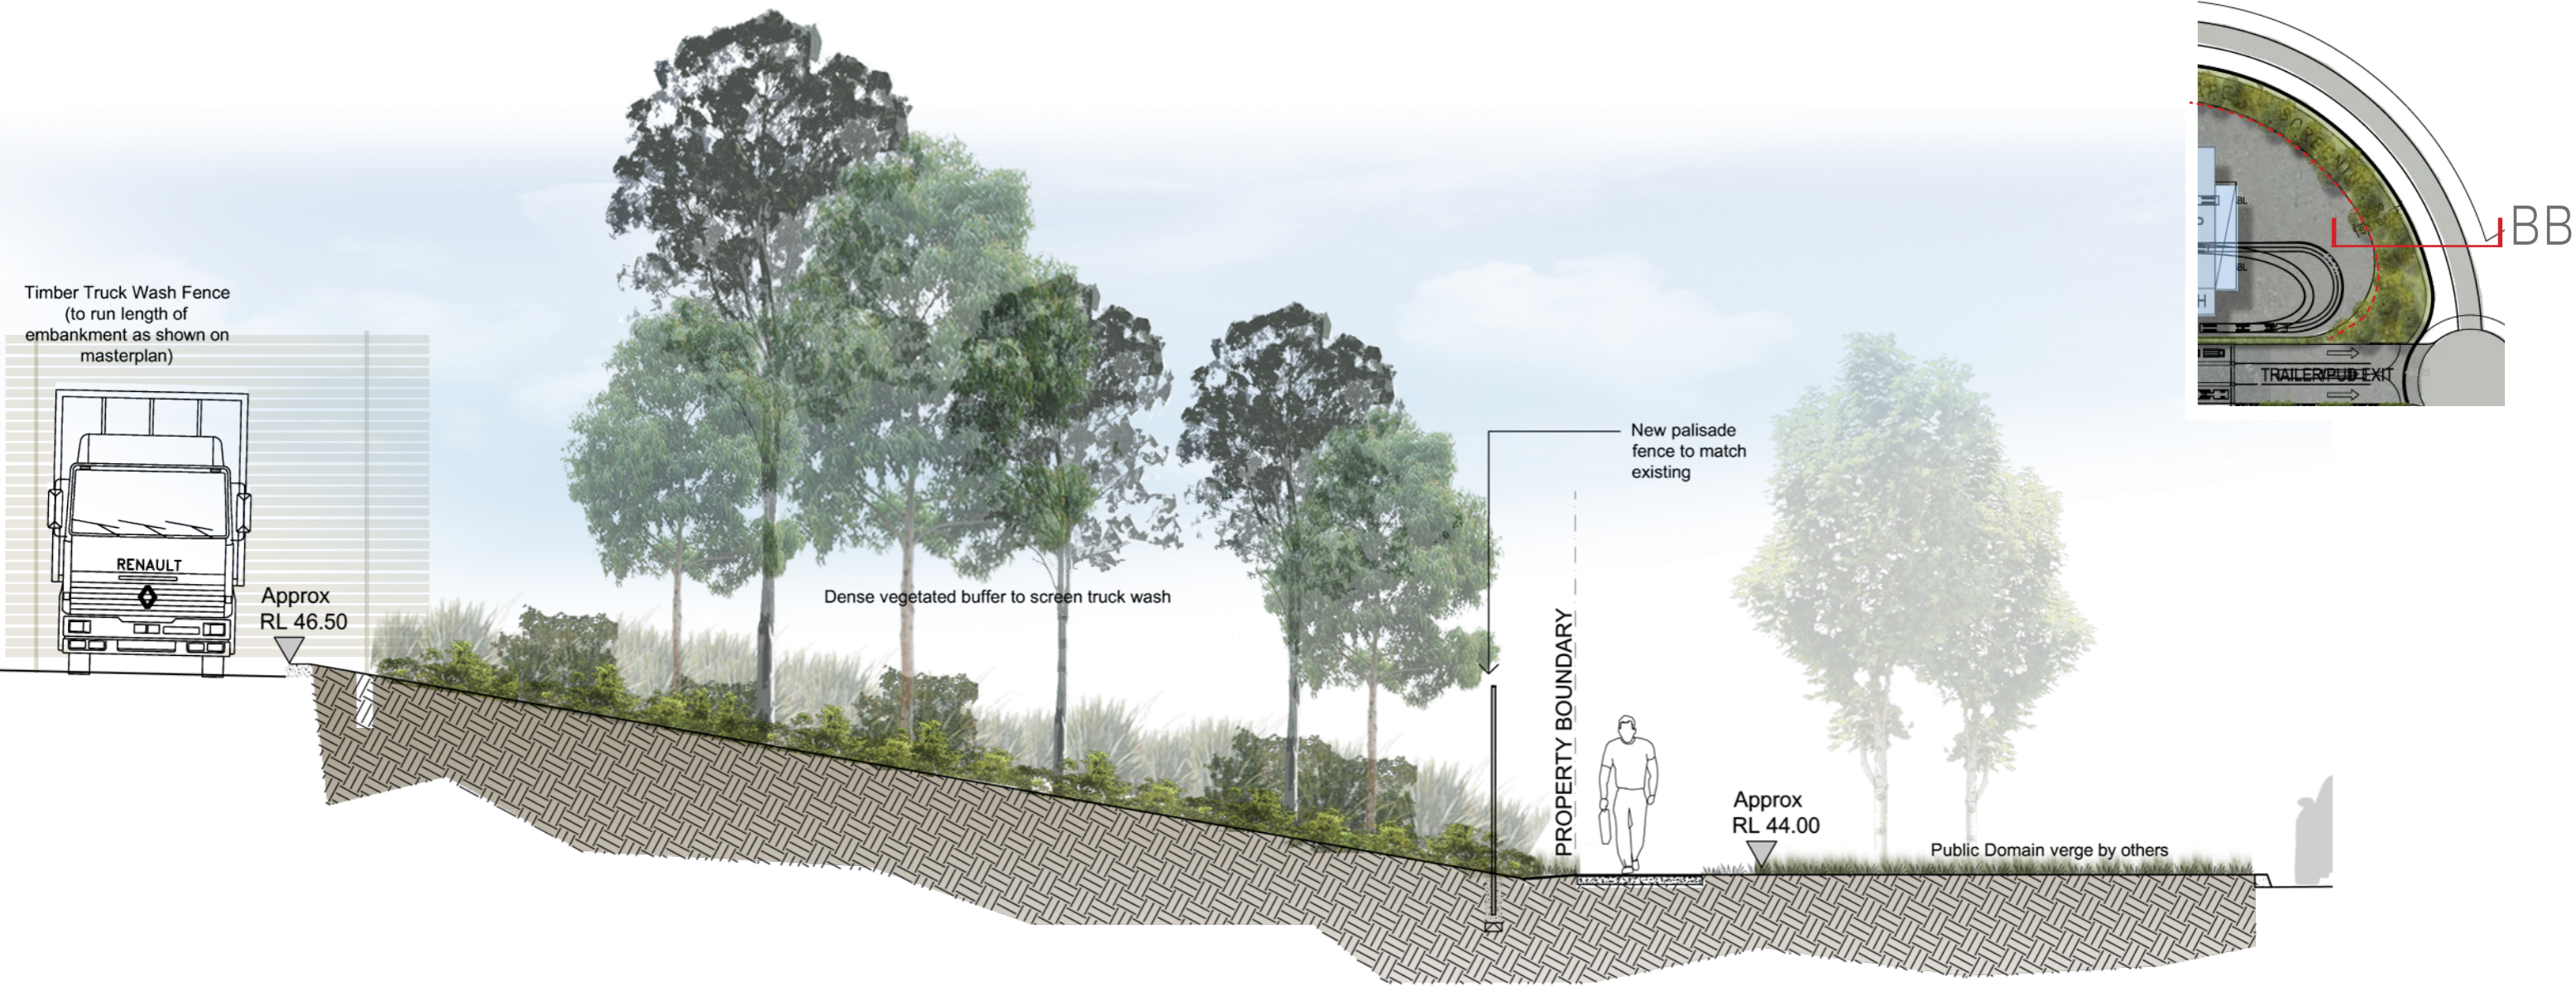

Secondary planting

Buffer / Screen Planting

Plan NOT to scale

Buffer / Screen Planting

Presentation / Entry Planting

Feature 'Railroad Rock Ballast' Banding

Secondary Planting Zone - Grid of Trees in Turf

Screening Element

Carpark Planting

Presentation Entry Zone / BBQ Area - Typical Landscape Detail Plan

Streetscape as existing

scale: 1:250 @ A3

Feature Trees to carpark, with native grass plantings to car parking aisle

Blocks of hedging species to provide iconic entry branding

Tree plantings in beds of rock ballast and groundcovers

BBQ break out space

Section AA - Presentation Entry Zone

scale: 1:75 @ A3

Section BB - Buffer Planting

scale: 1:75 @ A3

Section CC - Buffer Planting

scale: 1:200 @ A3

Botanical Name	Common Name	Mature Height (m.)	Mature Spread (m.)	Pot Size
Trees				
<i>Angophora floribunda</i>	Rough-barked Apple	20	8	75L
<i>Corymbia maculata</i>	Spotted Gum	15	7	75L
<i>Eucalyptus amplifolia</i>	Cabbage Gum	25	8	75L
<i>Eucalyptus crebra</i>	Narrow Leaved Ironbark	15	6	25L
<i>Eucalyptus moluccana</i>	Grey Box	20	8	25L
<i>Eucalyptus tereticornis</i>	Forest Red Gum	30	10	75L
<i>Pyrus calleryana</i>	Callery Pear	11	7	75L
<i>Tristaniopsis laurina</i> 'Luscious'	Water Gum	9	8	75L
<i>Melaleuca decora</i>	White Feather Honey-myrtle	7	3	25L
<i>Melaleuca nodosa</i>	Ball Honey-myrtle	4	2.5	25L
<i>Melaleuca styphelloides</i>	Prickly Leaved Paperbark	7	3	75L