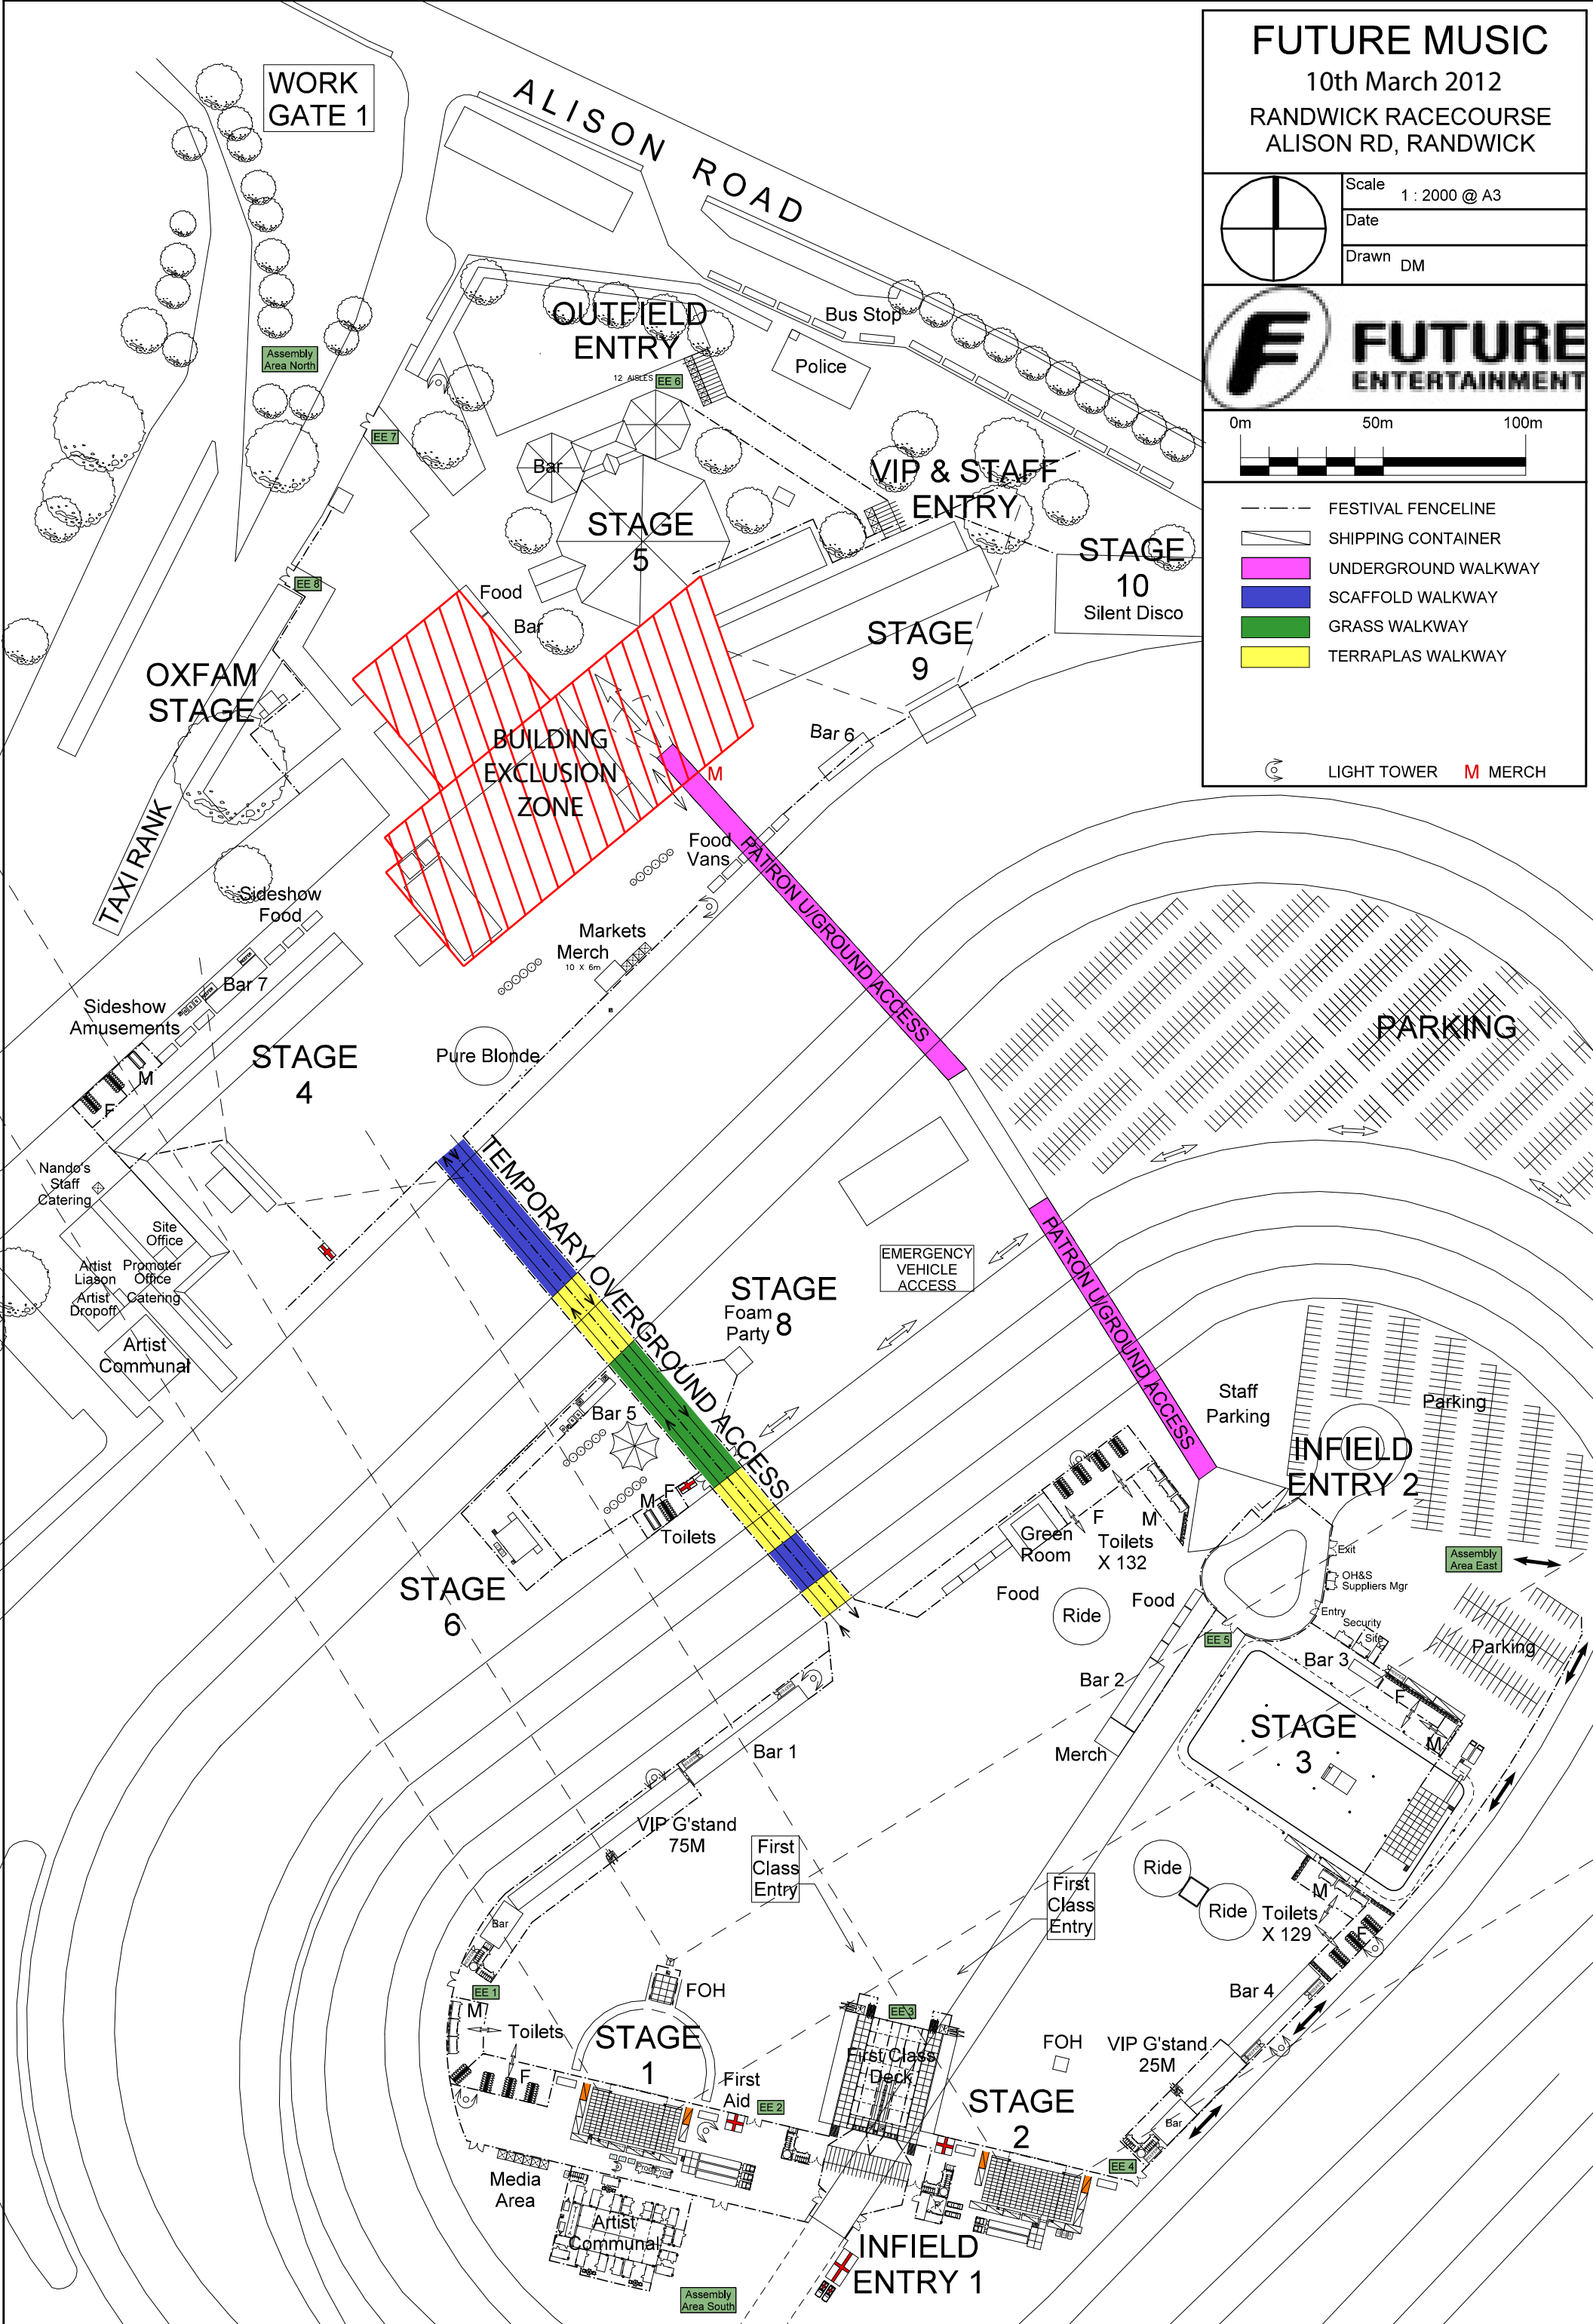

FUTURE MUSIC

10th March 2012
RANDWICK RACECOURSE
ALISON RD, RANDWICK

Scale 1 : 2000 @ A3

Date

Drawn DM

- FESTIVAL FENCELINE
- ▭ SHIPPING CONTAINER
- ▭ UNDERGROUND WALKWAY
- ▭ SCAFFOLD WALKWAY
- ▭ GRASS WALKWAY
- ▭ TERRAPLAS WALKWAY

⊙ LIGHT TOWER M MERCH

FUTURE MUSIC

10th March 2012
RANDWICK RACECOURSE
ALISON RD, RANDWICK

Scale 1 : 2000 @ A3

Date

Drawn DM

- FESTIVAL FENCELINE
- ▭ SHIPPING CONTAINER
- ▭ UNDERGROUND WALKWAY
- ▭ SCAFFOLD WALKWAY
- ▭ GRASS WALKWAY
- ▭ TERRAPLAS WALKWAY

⊙ LIGHT TOWER M MERCH