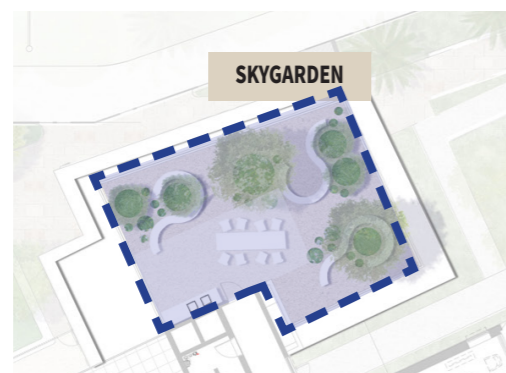

	Communal Open Space
Site Area	7479 m <sup>2</sup>
Principal communal Open Space	756 m <sup>2</sup>
Residential communal open space	693 m <sup>2</sup>
Communal open space	740 m <sup>2</sup>
Residential communal Skygarden	117 m <sup>2</sup>
Total Communal Area	2306 m <sup>2</sup>
	31%

-  Principal Communal open space
-  Residential Communal open space
-  Communal open space
-  Residential Communal Skygarden

Legend

Level 19 Skygarden

Landscape plan