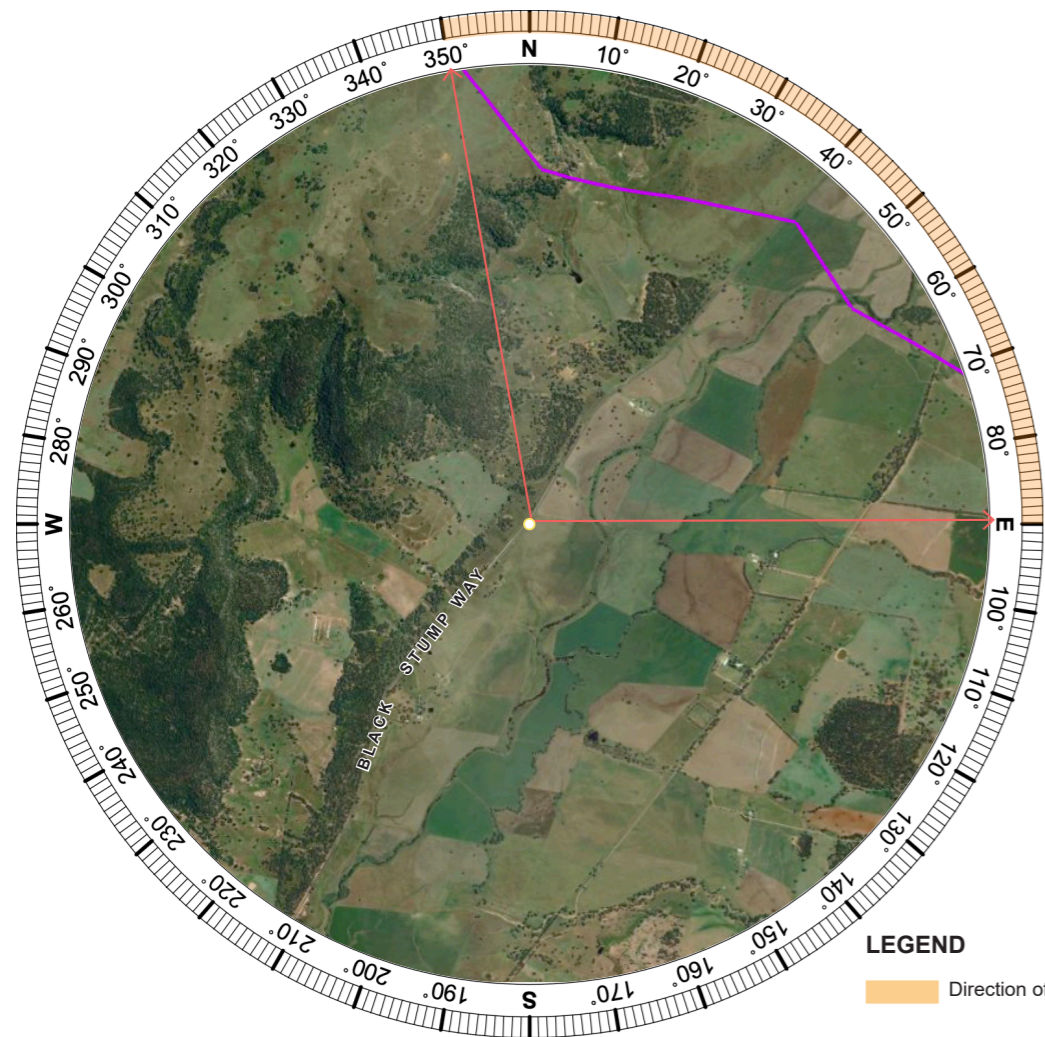

## Transmission Line Photomontages

Figure D1A - 180° Baseline Panorama

Figure D1B - 180° Photomontage

Figure D1C - 180° Wire Frame Diagram

Figure D2A - 180° Baseline Panorama

**LEGEND**

Direction of Visible Transmission Line

Transmission Line

Figure D2B - 180° Photomontage

Figure D2C - 180° Wire Frame Diagram