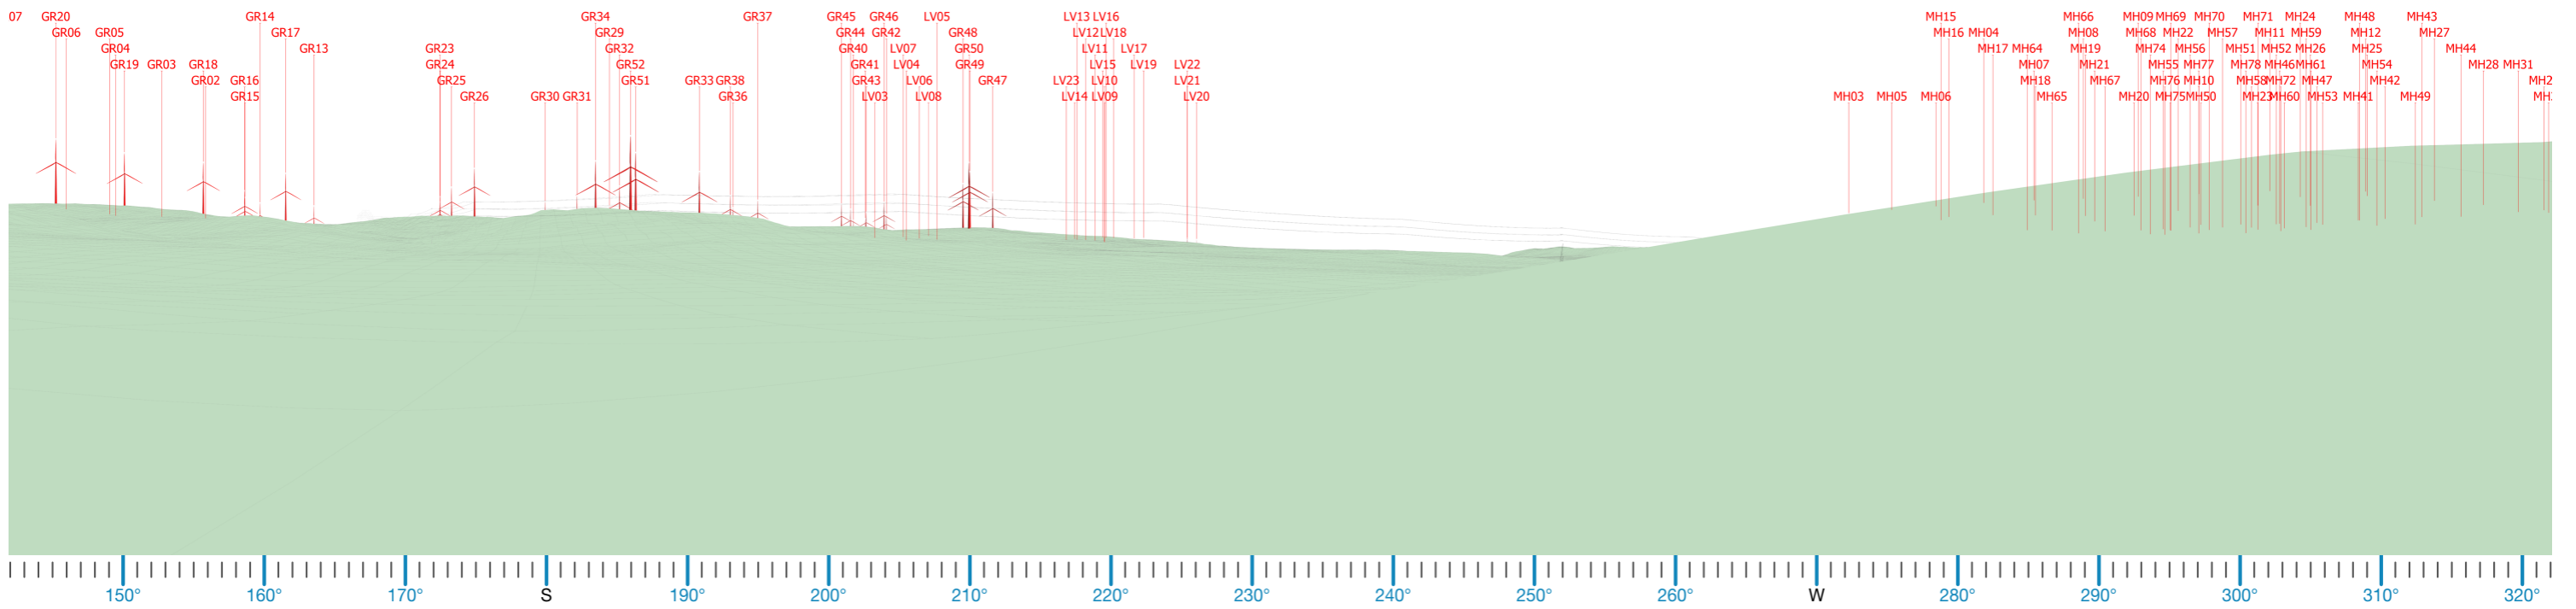

## Transmission Line Photomontages

Figure D1A - 180° Baseline Panorama

Figure D1B - 180° Photomontage

Figure D1C - 180° Wire Frame Diagram

Figure D2A - 180° Baseline Panorama

**LEGEND**

Direction of Visible Transmission Line

Transmission Line

Figure D2B - 180° Photomontage

Figure D2C - 180° Wire Frame Diagram