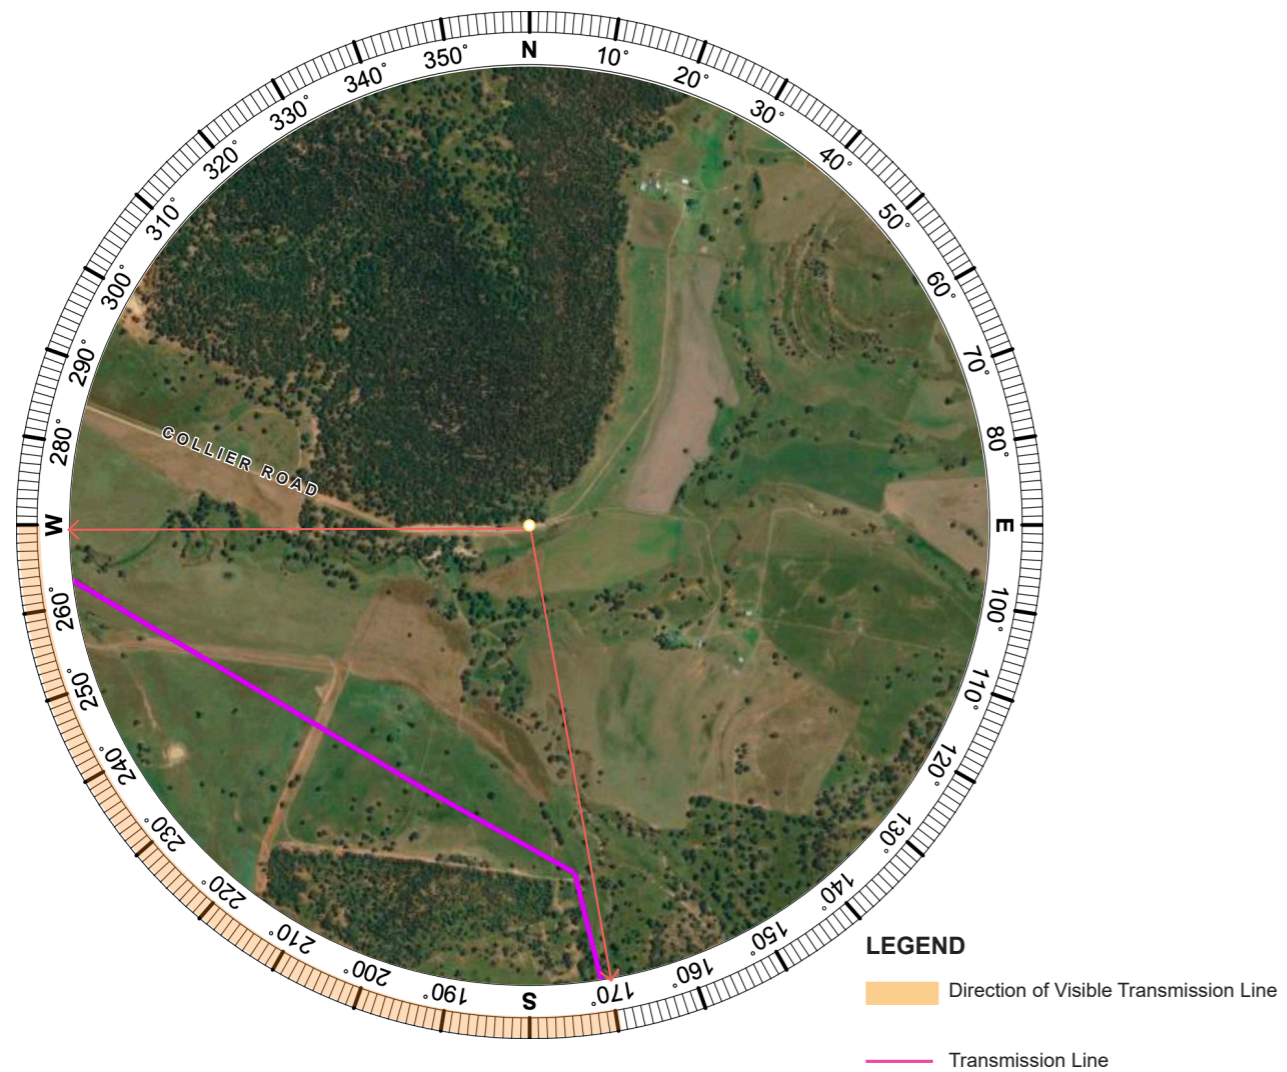

## Transmission Line Photomontages

Figure D1A - 180° Baseline Panorama

Figure D1B - 180° Photomontage

Figure D1C - 180° Wire Frame Diagram

Figure D2A - 180° Baseline Panorama

**LEGEND**

Direction of Visible Transmission Line

Transmission Line

Figure D2B - 180° Photomontage

Figure D2C - 180° Wire Frame Diagram