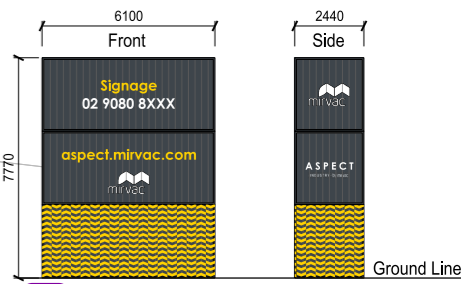

INDICATIVE FUTURE MAMRE RD RESERVE BOUNDARY SUBJECT TO JUST TERMS ACQUISITION - IN RED

LEGEND

S5 Temporary Real Estate Signage - Two locations south of Estate intersection along Mamre Road. Artwork & colour subject to future detail.

SIGN DETAILS
Scale 1:15 @ A3