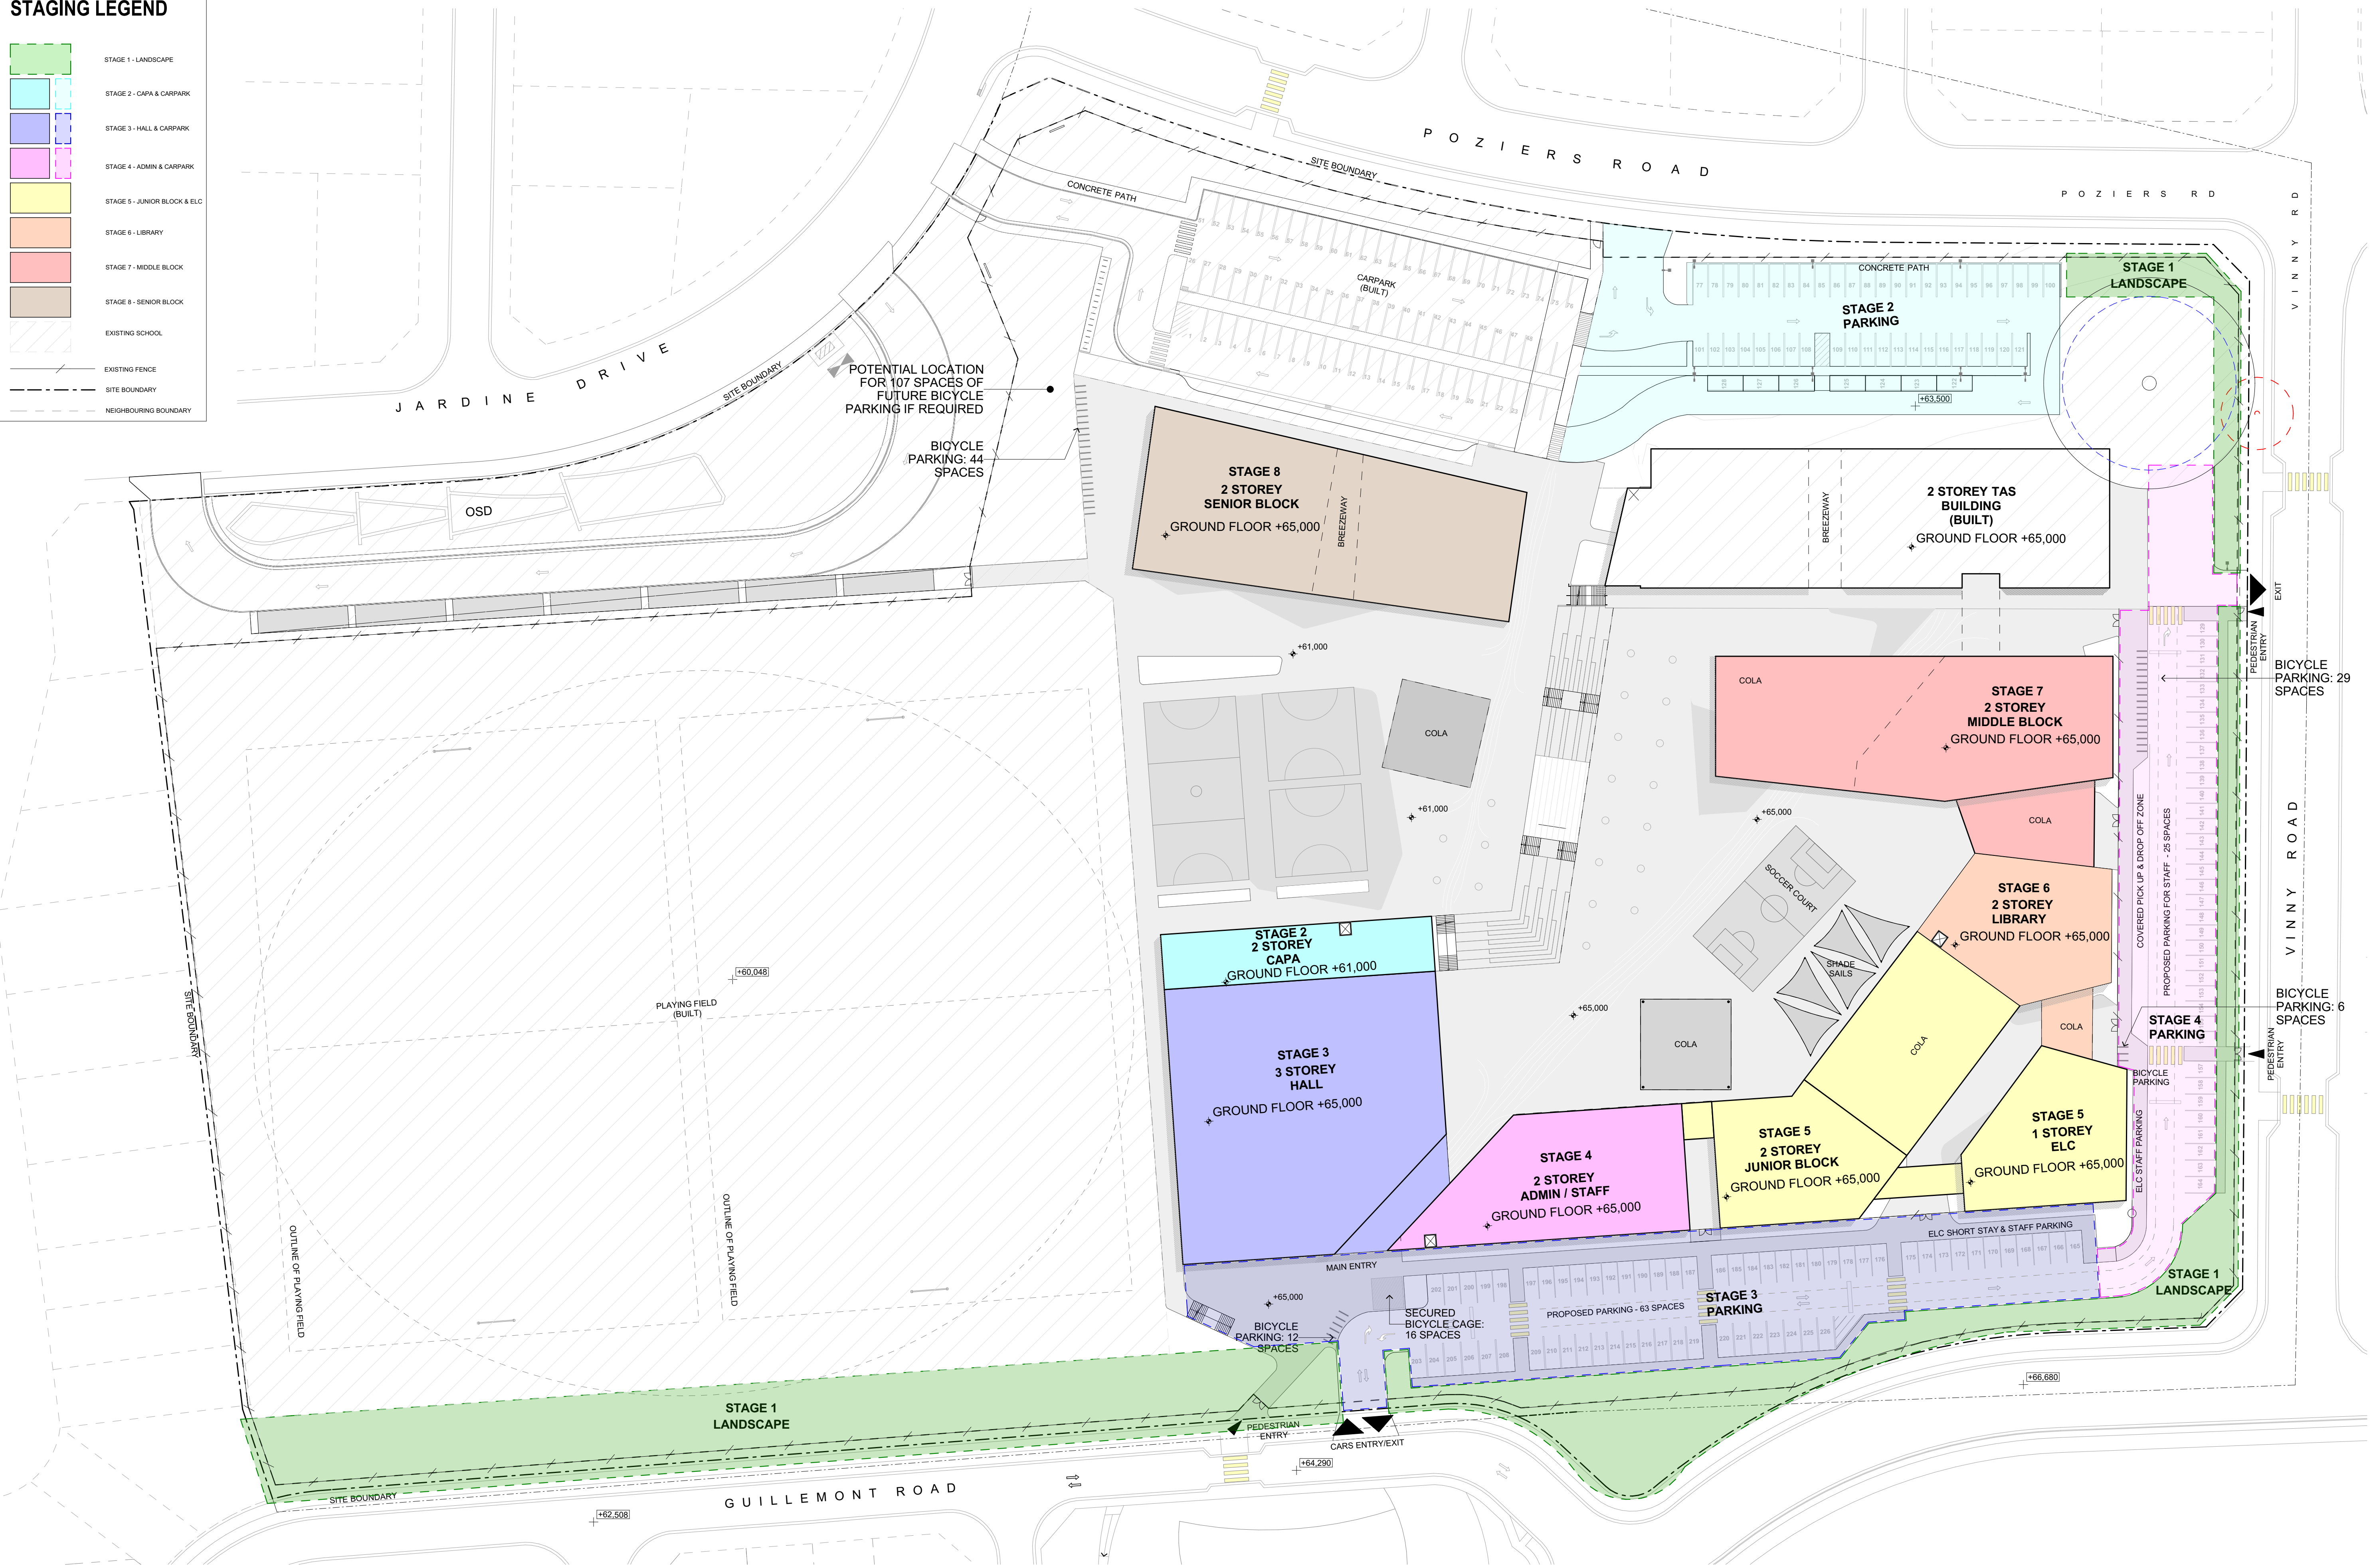

STAGING LEGEND

- STAGE 1 - LANDSCAPE
- STAGE 2 - CAPA & CARPARK
- STAGE 3 - HALL & CARPARK
- STAGE 4 - ADMIN & CARPARK
- STAGE 5 - JUNIOR BLOCK & ELC
- STAGE 6 - LIBRARY
- STAGE 7 - MIDDLE BLOCK
- STAGE 8 - SENIOR BLOCK
- EXISTING SCHOOL
- EXISTING FENCE
- SITE BOUNDARY
- NEIGHBOURING BOUNDARY

Scale
1:500 @ A1

Drawing Title
STAGING PLAN

Drawing No. **SSD-200_A**
 Rev.