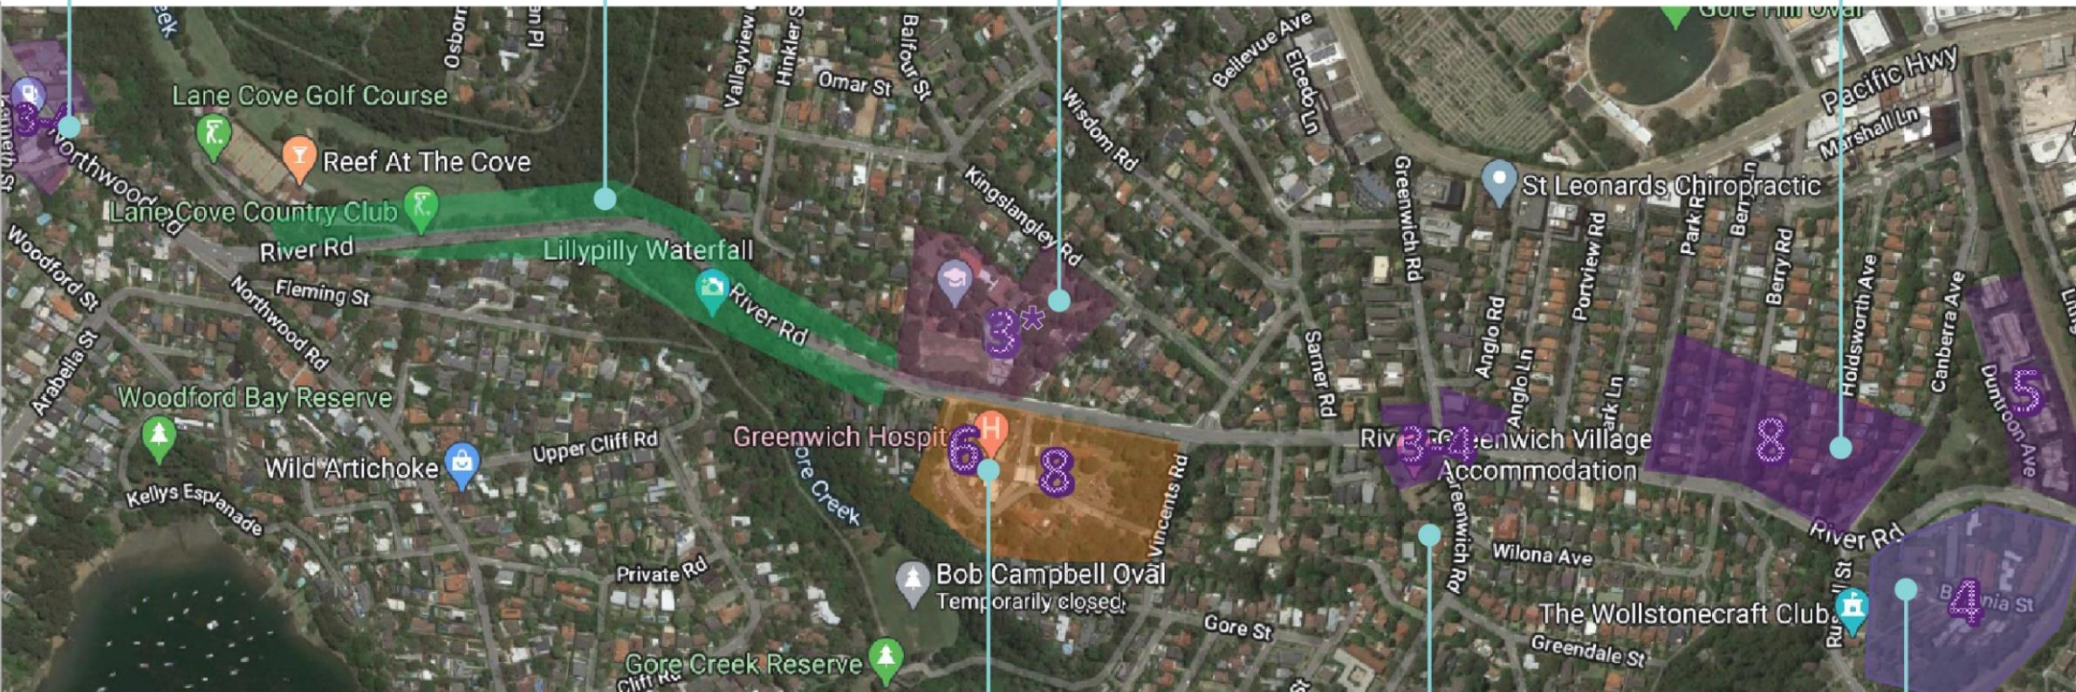

Existing High Density Residential

Green Corridor

Greenwich Public School

St Leonards South Planning Proposal

*4 storey equivalent

Greenwich Hospital

Existing High Density Residential

Existing High Density Residential