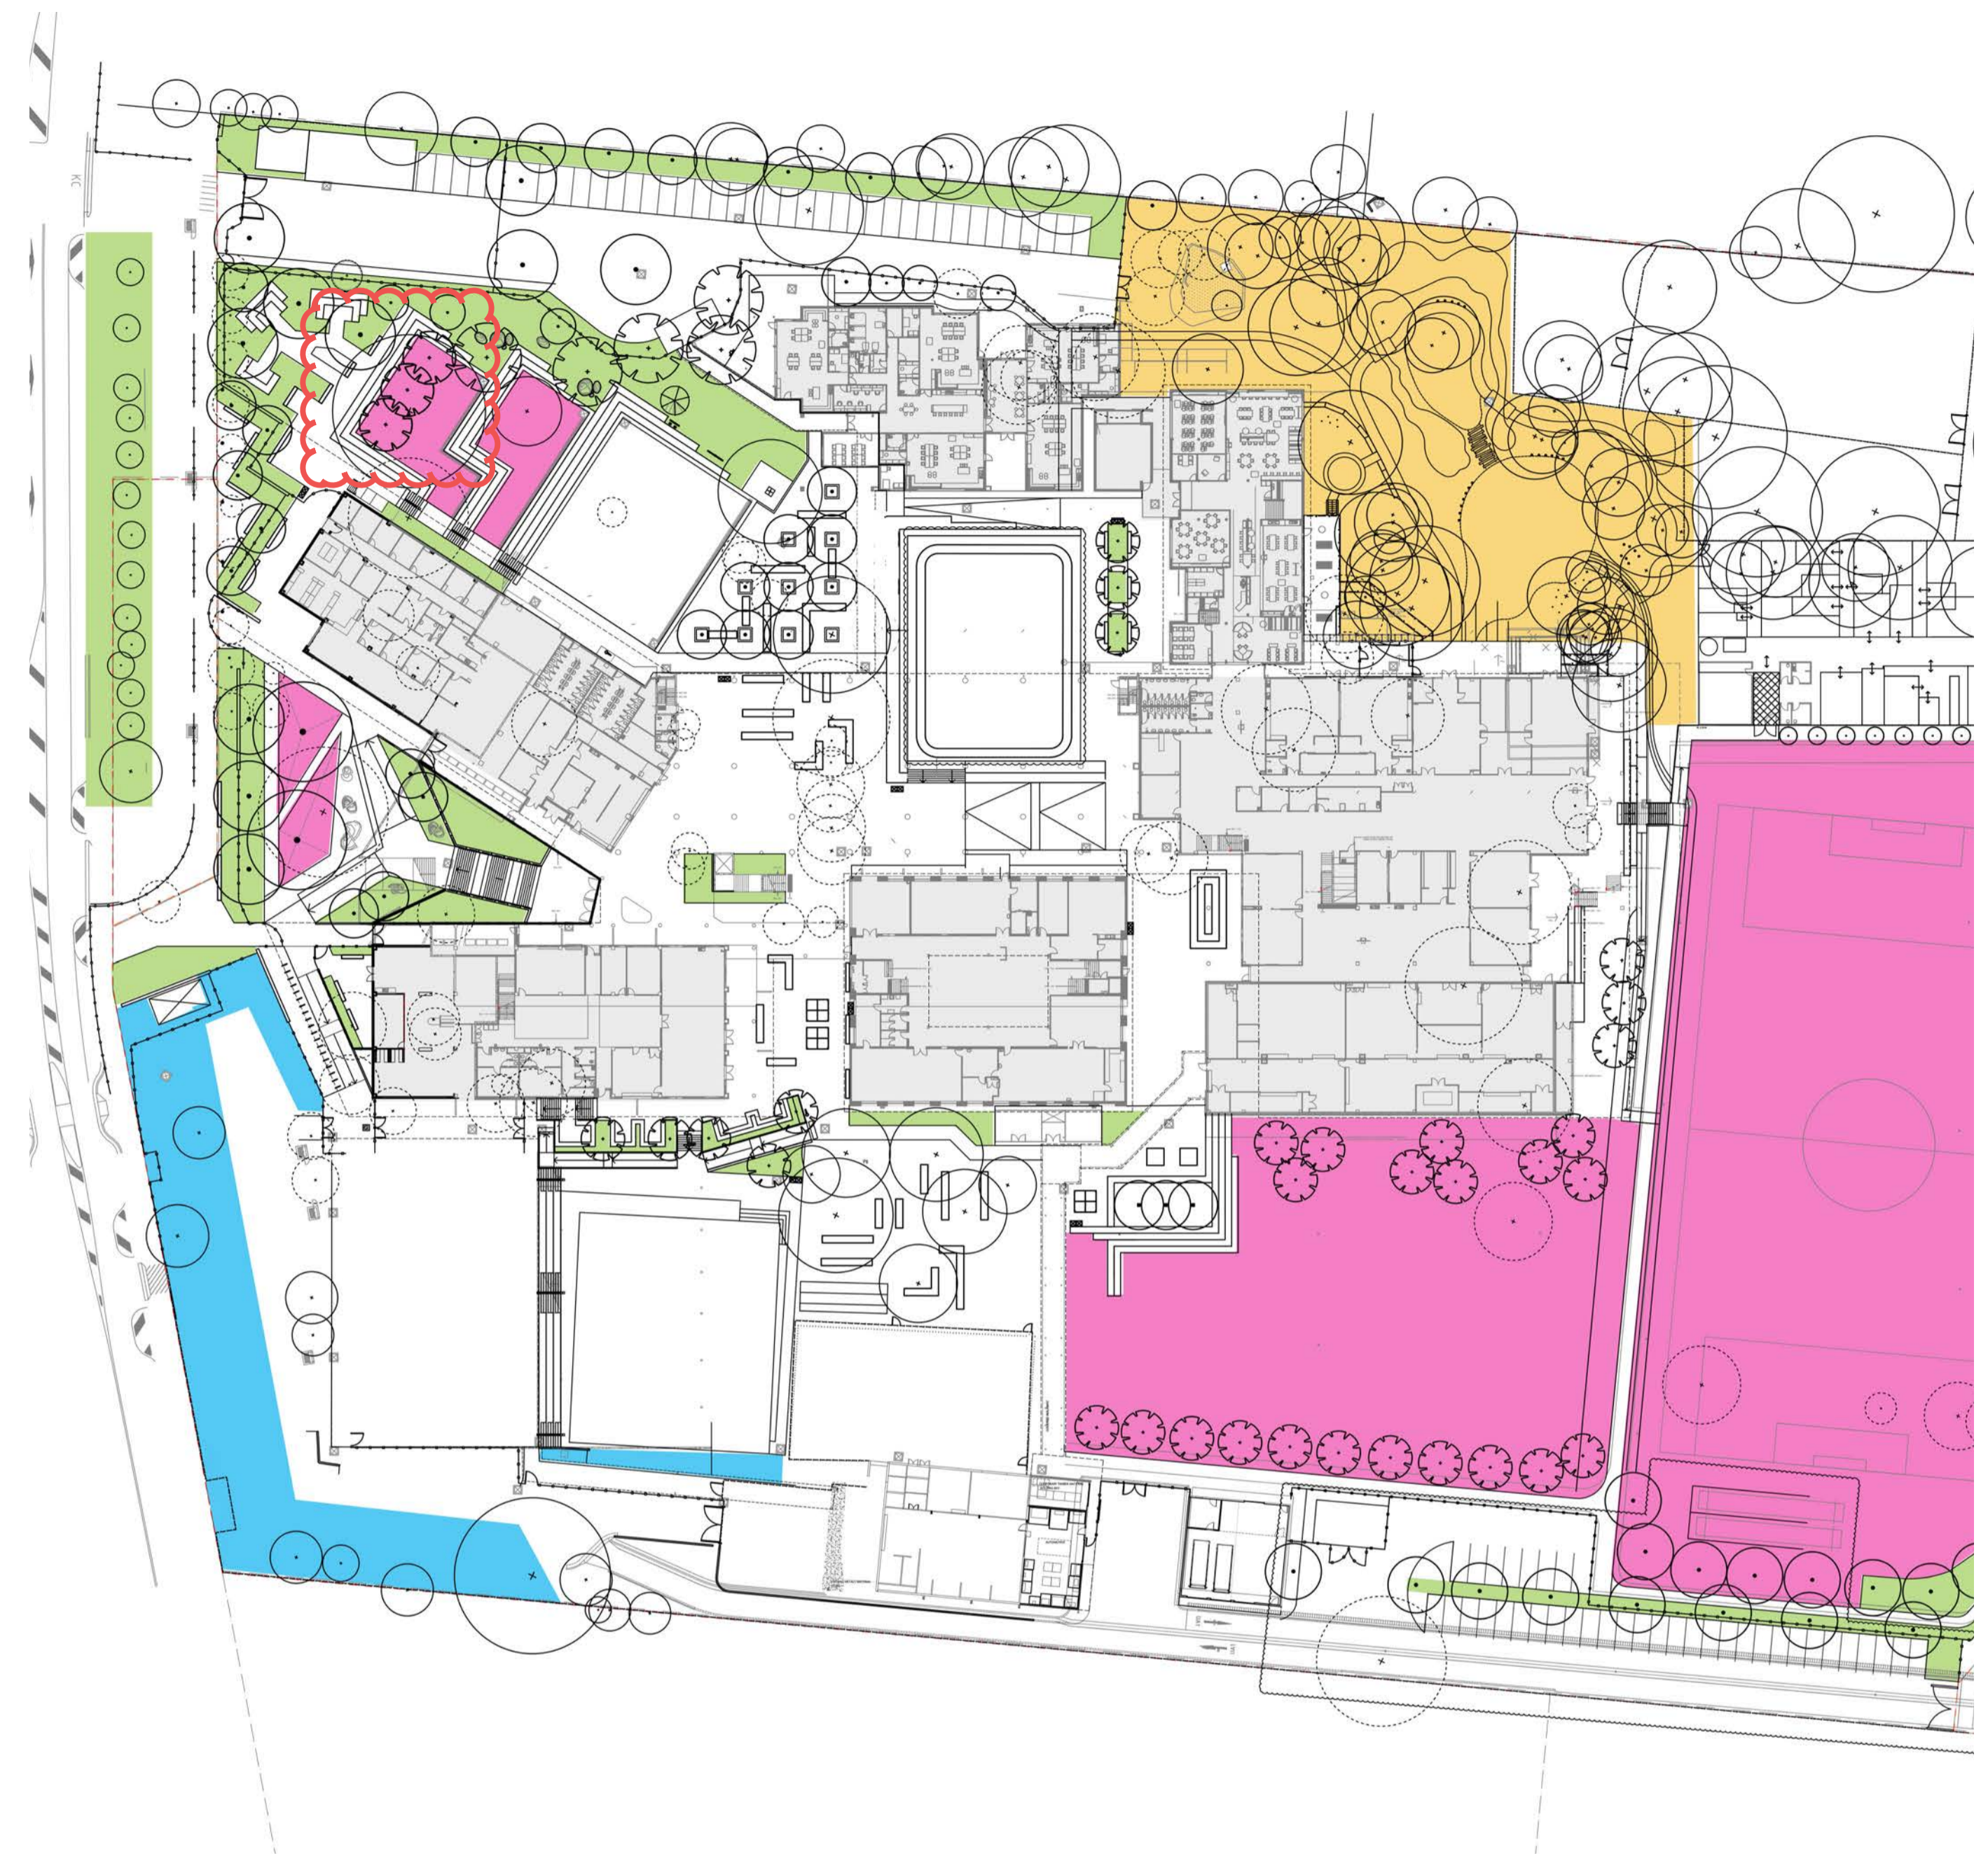

SOFTSCAPE | TREE SIZE SPECIFICATION & FORMAL SOFTSCAPE AREAS

TOTAL NUMBER OF PROPOSED TREES 119

POT SIZE	HEIGHT	QUANTITY
 75L	2 - 2.5m	8
 100L	2.5 - 3.5m	50
 200L	3.5 - 4.5m	33
 400L	4.5 - 6m	25
 750L	6-10m	3

TOTAL AREA OF SOFTSCAPE 18940m²

	AREA
 Garden Bed	1907m ²
 Turf	11390m ²
 Revegetation / Supplementary Planting	4083m ²
 Existing Garden Beds	1705m ²