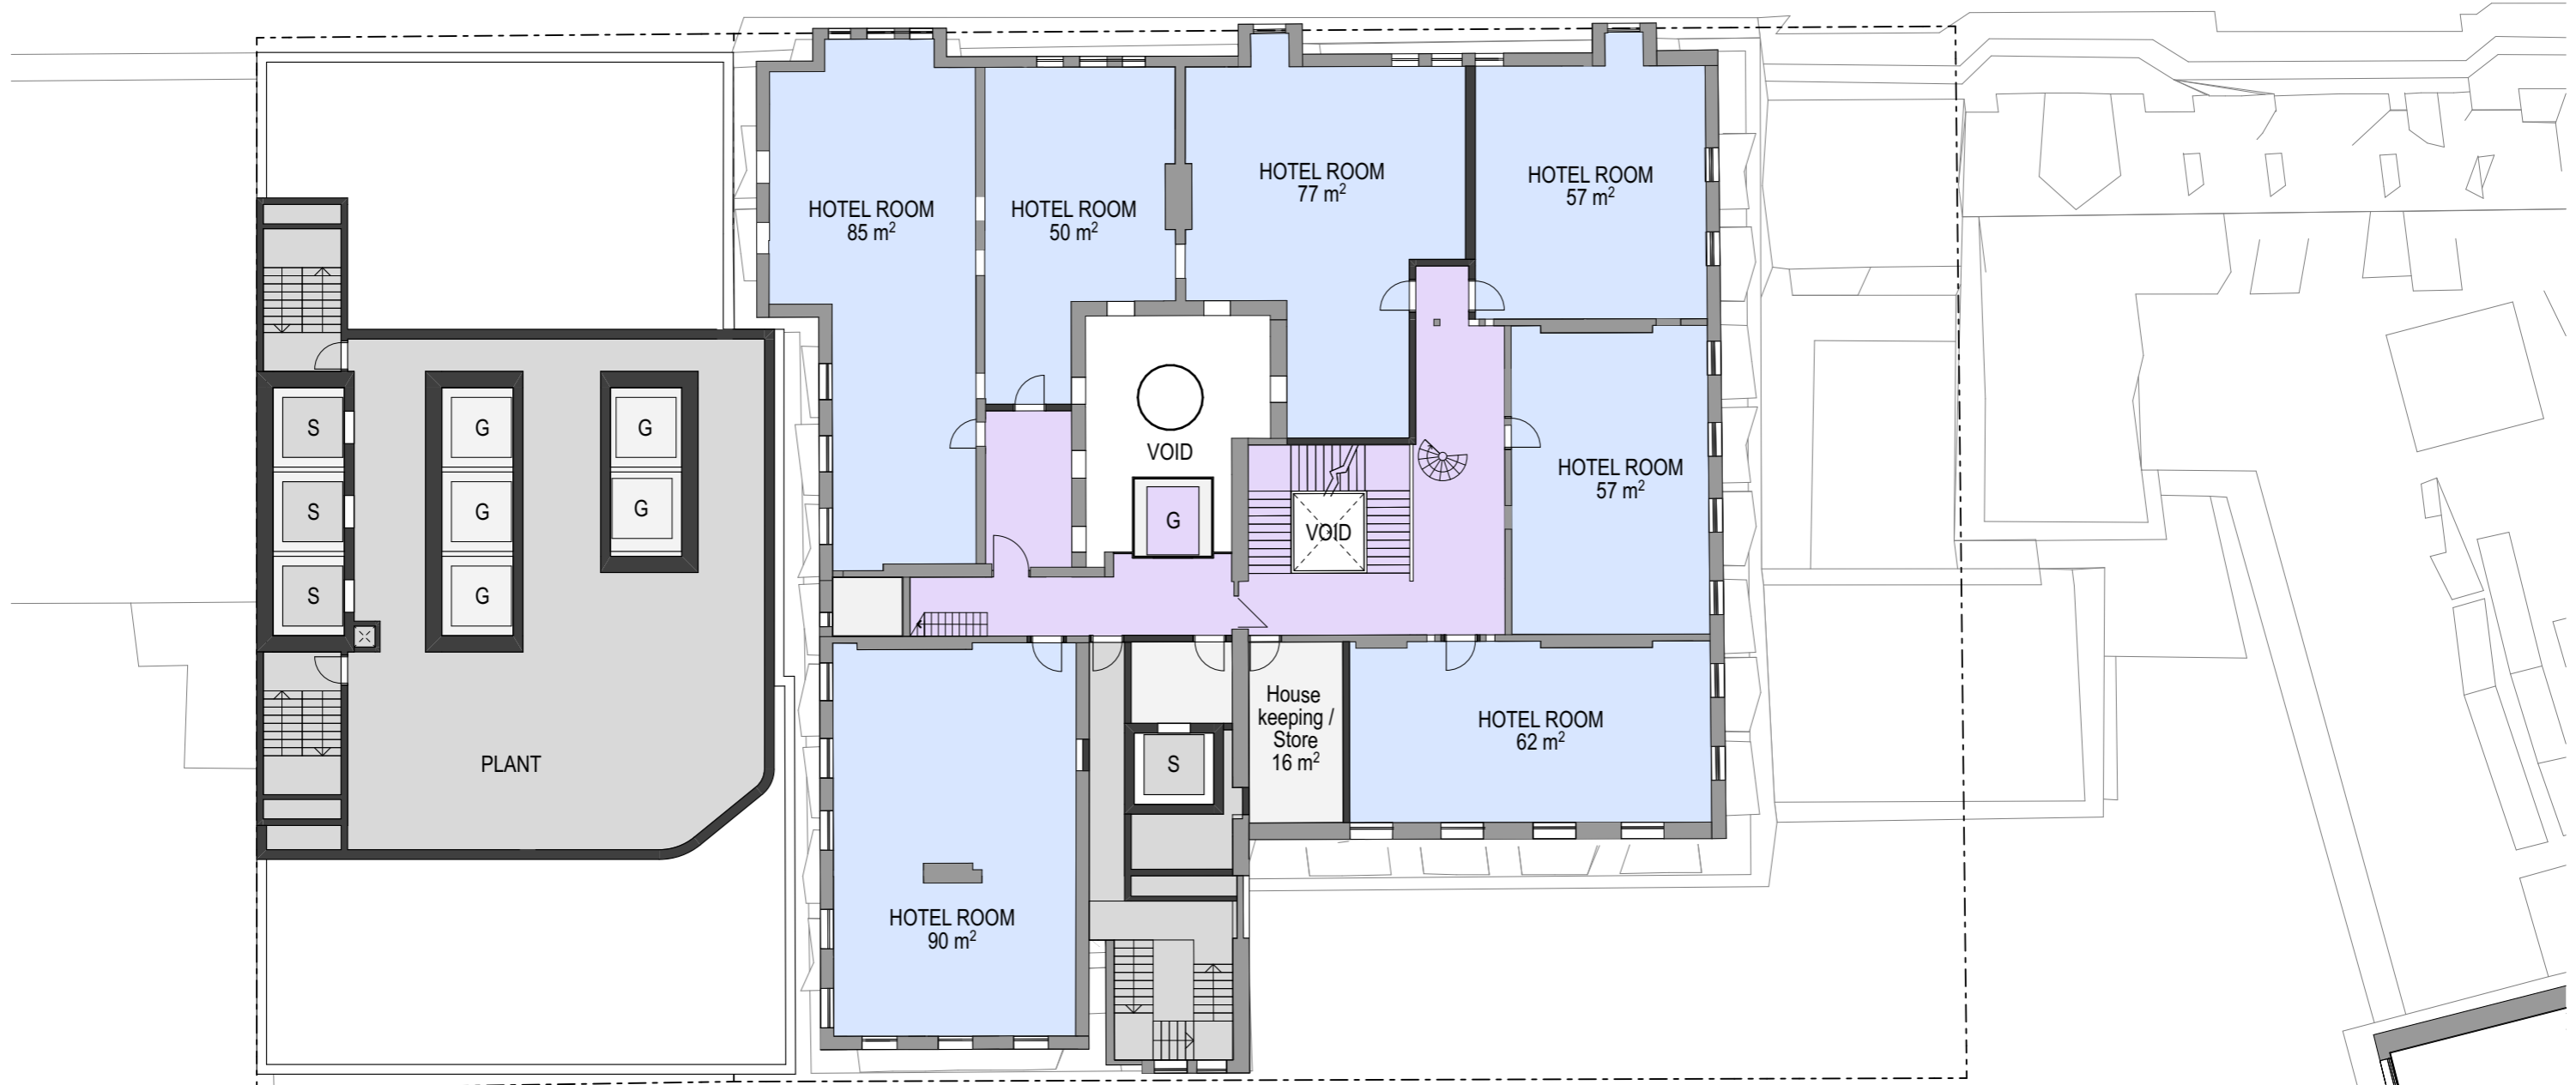

- LEGEND**
- Hotel Rooms
 - Function / All day dining / Lounge / Bar
 - Hotel Reception / Circulation
 - Hotel BOH
 - Plant
 - Retail

LEVEL 4 PLAN
BUILT - 50 Phillip Street

0 2 5 10m

1:200 @ A3 10/3/20

For Information **SK-11.7**

PHILLIP STREET

PHILLIP LANE

- LEGEND**
- Hotel Rooms
 - Function / All day dining / Lounge / Bar
 - Hotel Reception / Circulation
 - Hotel BOH
 - Plant
 - Retail

LEVEL 5 PLAN

BUILT - 50 Phillip Street

1:200 @ A3

10/3/20

For Information

SK-11.8

PHILLIP STREET

PHILLIP LANE

- LEGEND
- Hotel Rooms
 - Function / All day dining / Lounge / Bar
 - Hotel Reception / Circulation
 - Hotel BOH
 - Plant
 - Retail

LEVEL 6 PLAN
BUILT - 50 Phillip Street

- Hotel Rooms
- Function / All day dining / Lounge / Bar
- Hotel Reception / Circulation
- Hotel BOH
- Plant
- Retail

TYPICAL HOTEL PLAN

BUILT - 50 Phillip Street

1:200 @ A3

10/3/20

For Information

SK-11.10