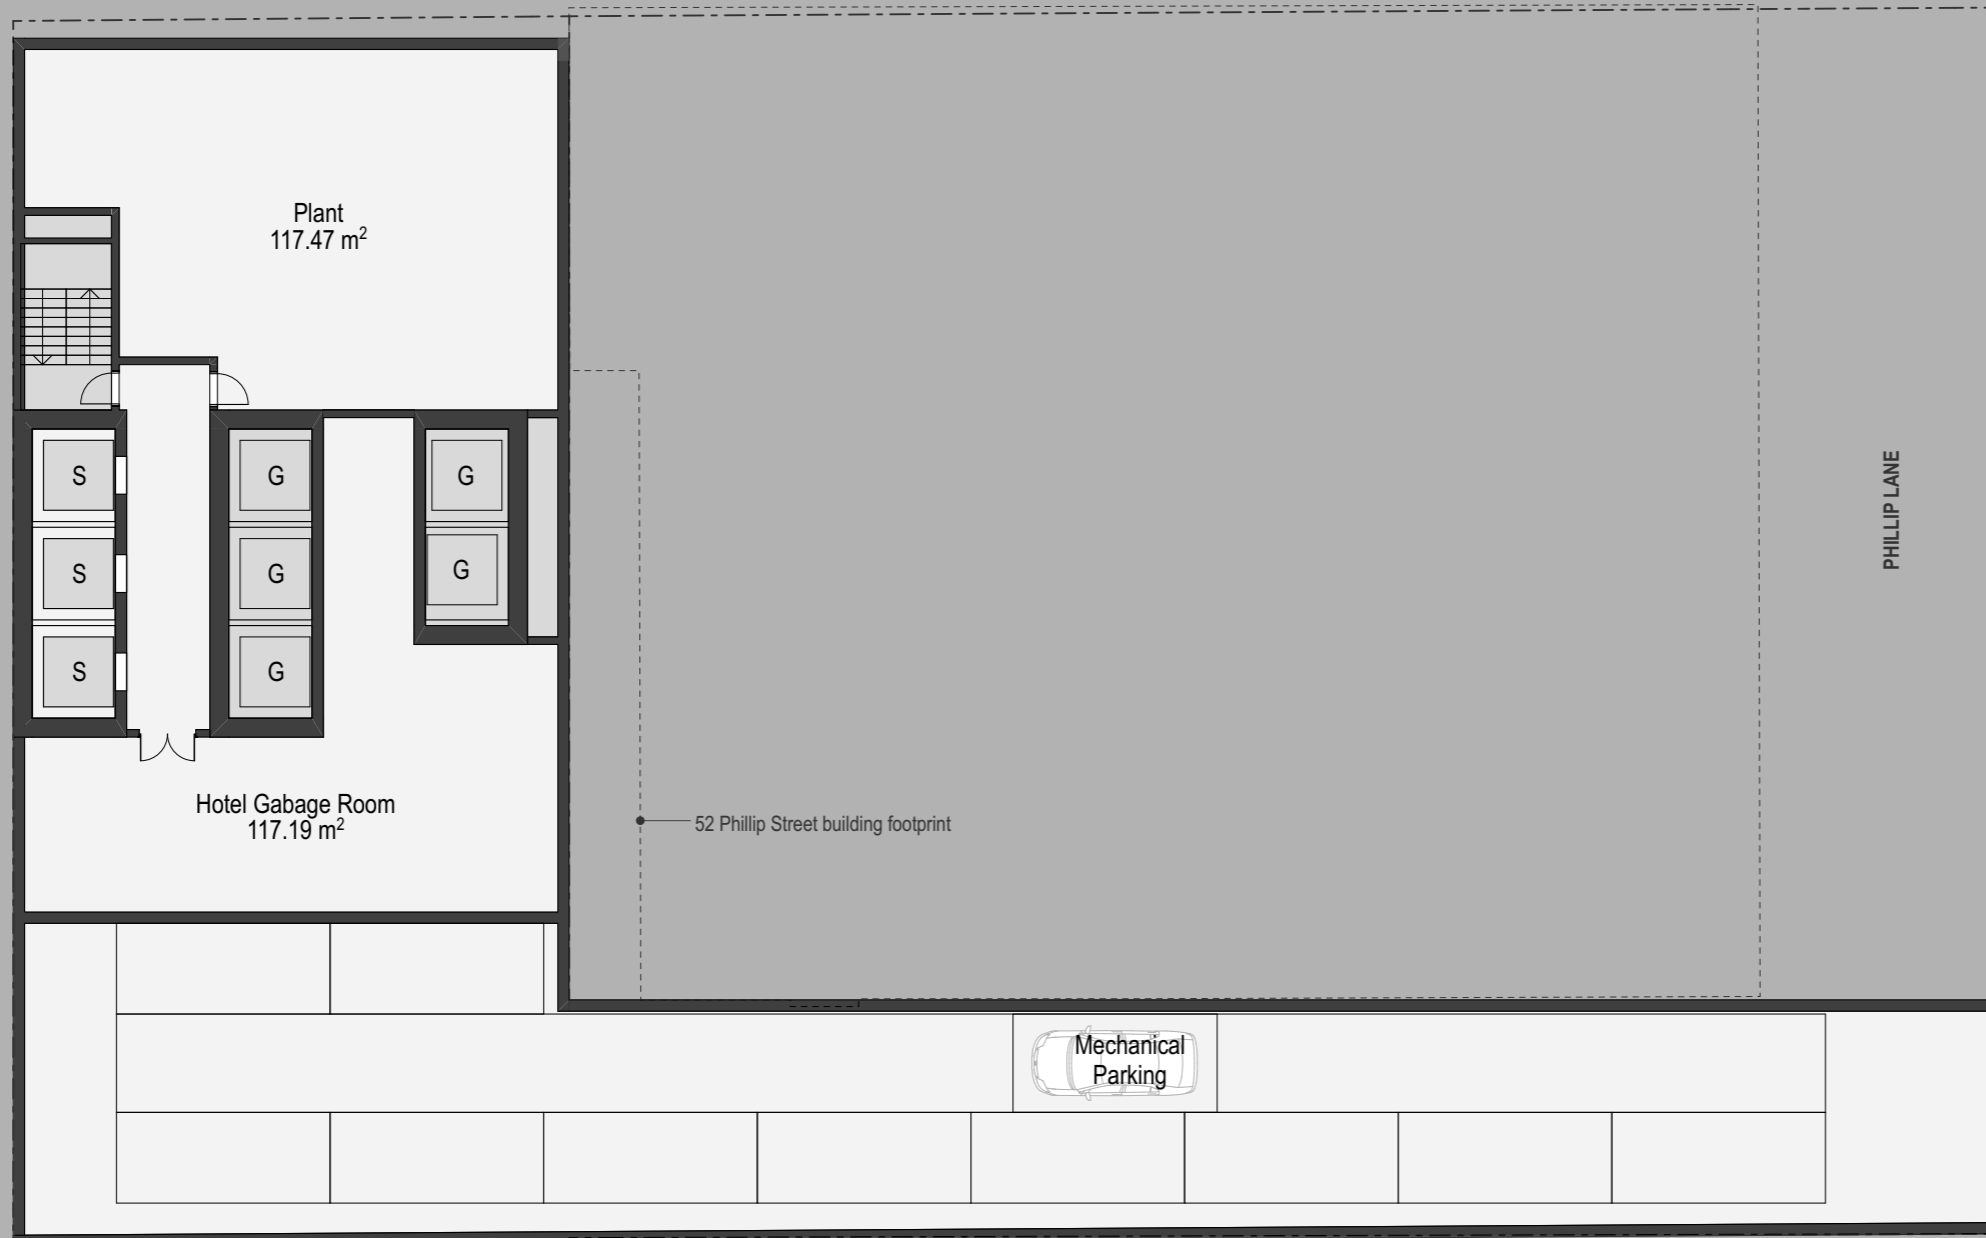

PHILLIP STREET

PHILLIP LANE

LEGEND

- Hotel Rooms
- Function / All day dining / Lounge / Bar
- Hotel Reception / Circulation
- Hotel BOH
- Plant
- Retail