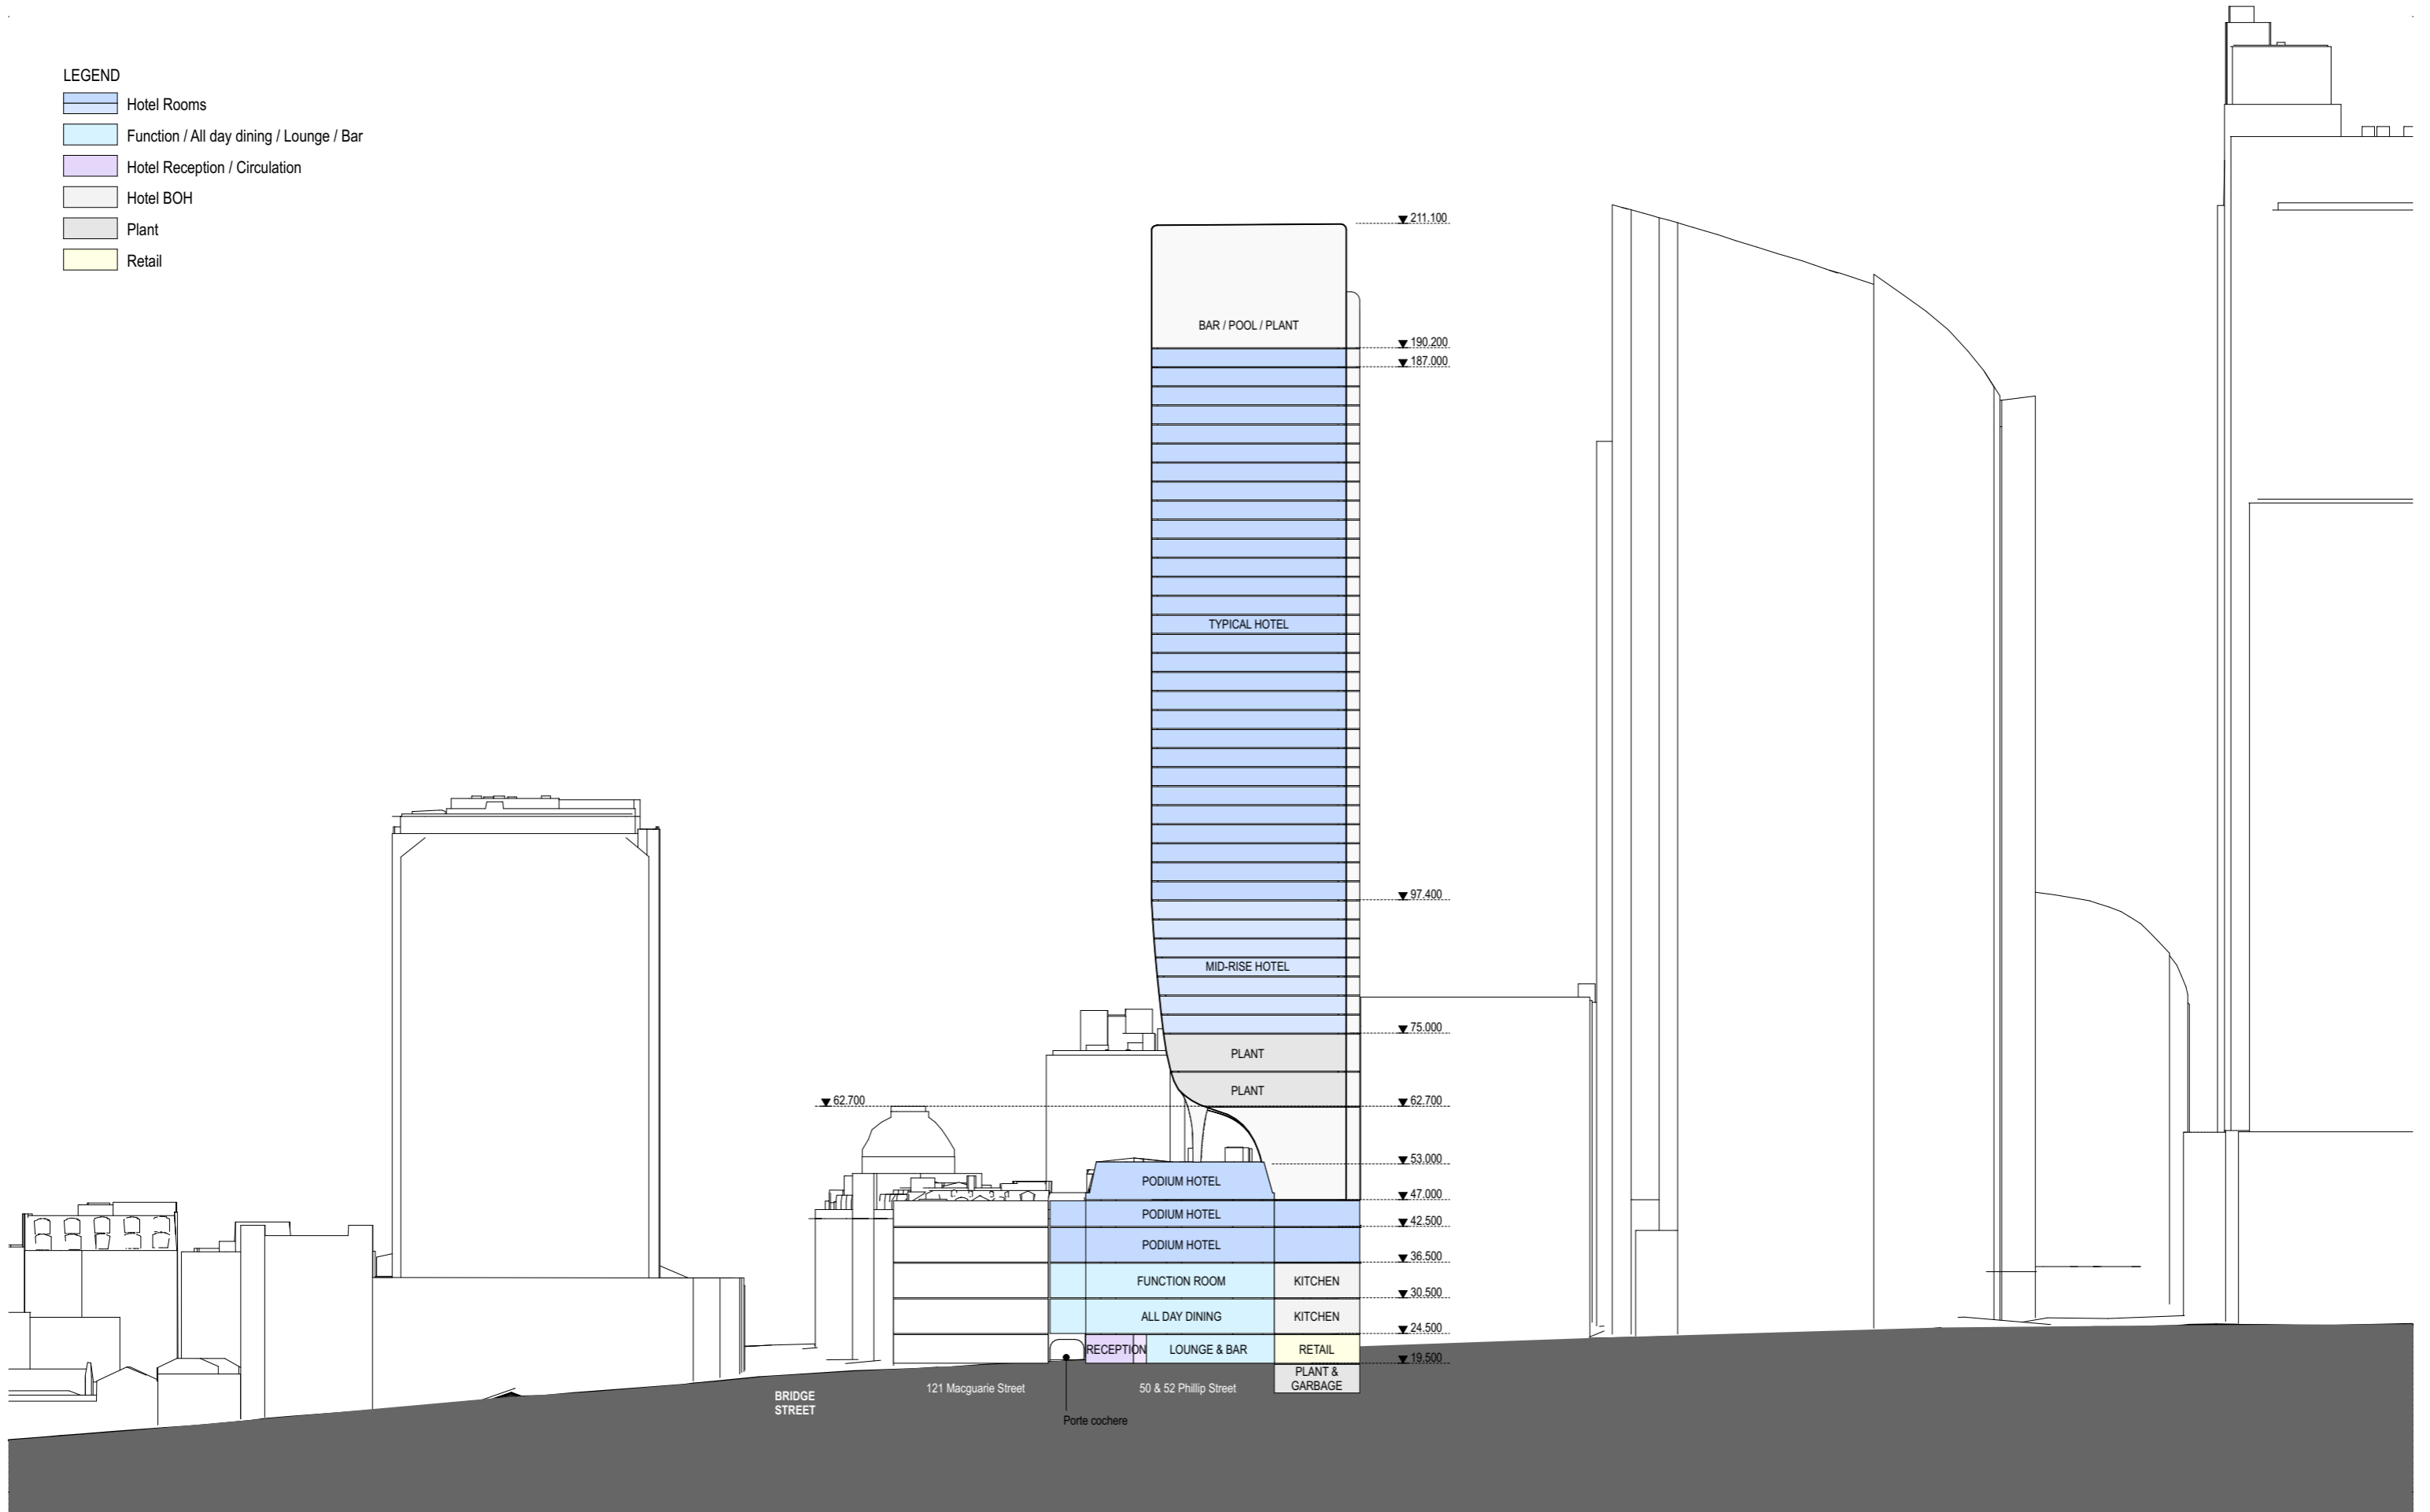

0 2 5 10m

1:200 @ A3

For Information

10/3/20

SK-11.9

PHILLIP STREET

PHILLIP LANE

LEGEND

- Hotel Rooms
- Function / All day dining / Lounge / Bar
- Hotel Reception / Circulation
- Hotel BOH
- Plant
- Retail

TYPICAL HOTEL PLAN

BUILT - 50 Phillip Street

1:200 @ A3

10/3/20

For Information

SK-11.10

LEGEND

- Hotel Rooms
- Function / All day dining / Lounge / Bar
- Hotel Reception / Circulation
- Hotel BOH
- Plant
- Retail

LEGEND

- Hotel Rooms
- Function / All day dining / Lounge / Bar
- Hotel Reception / Circulation
- Hotel BOH
- Plant
- Retail

EAST-WEST SECTION DIAGRAM

BUILT - 50 Phillip Street