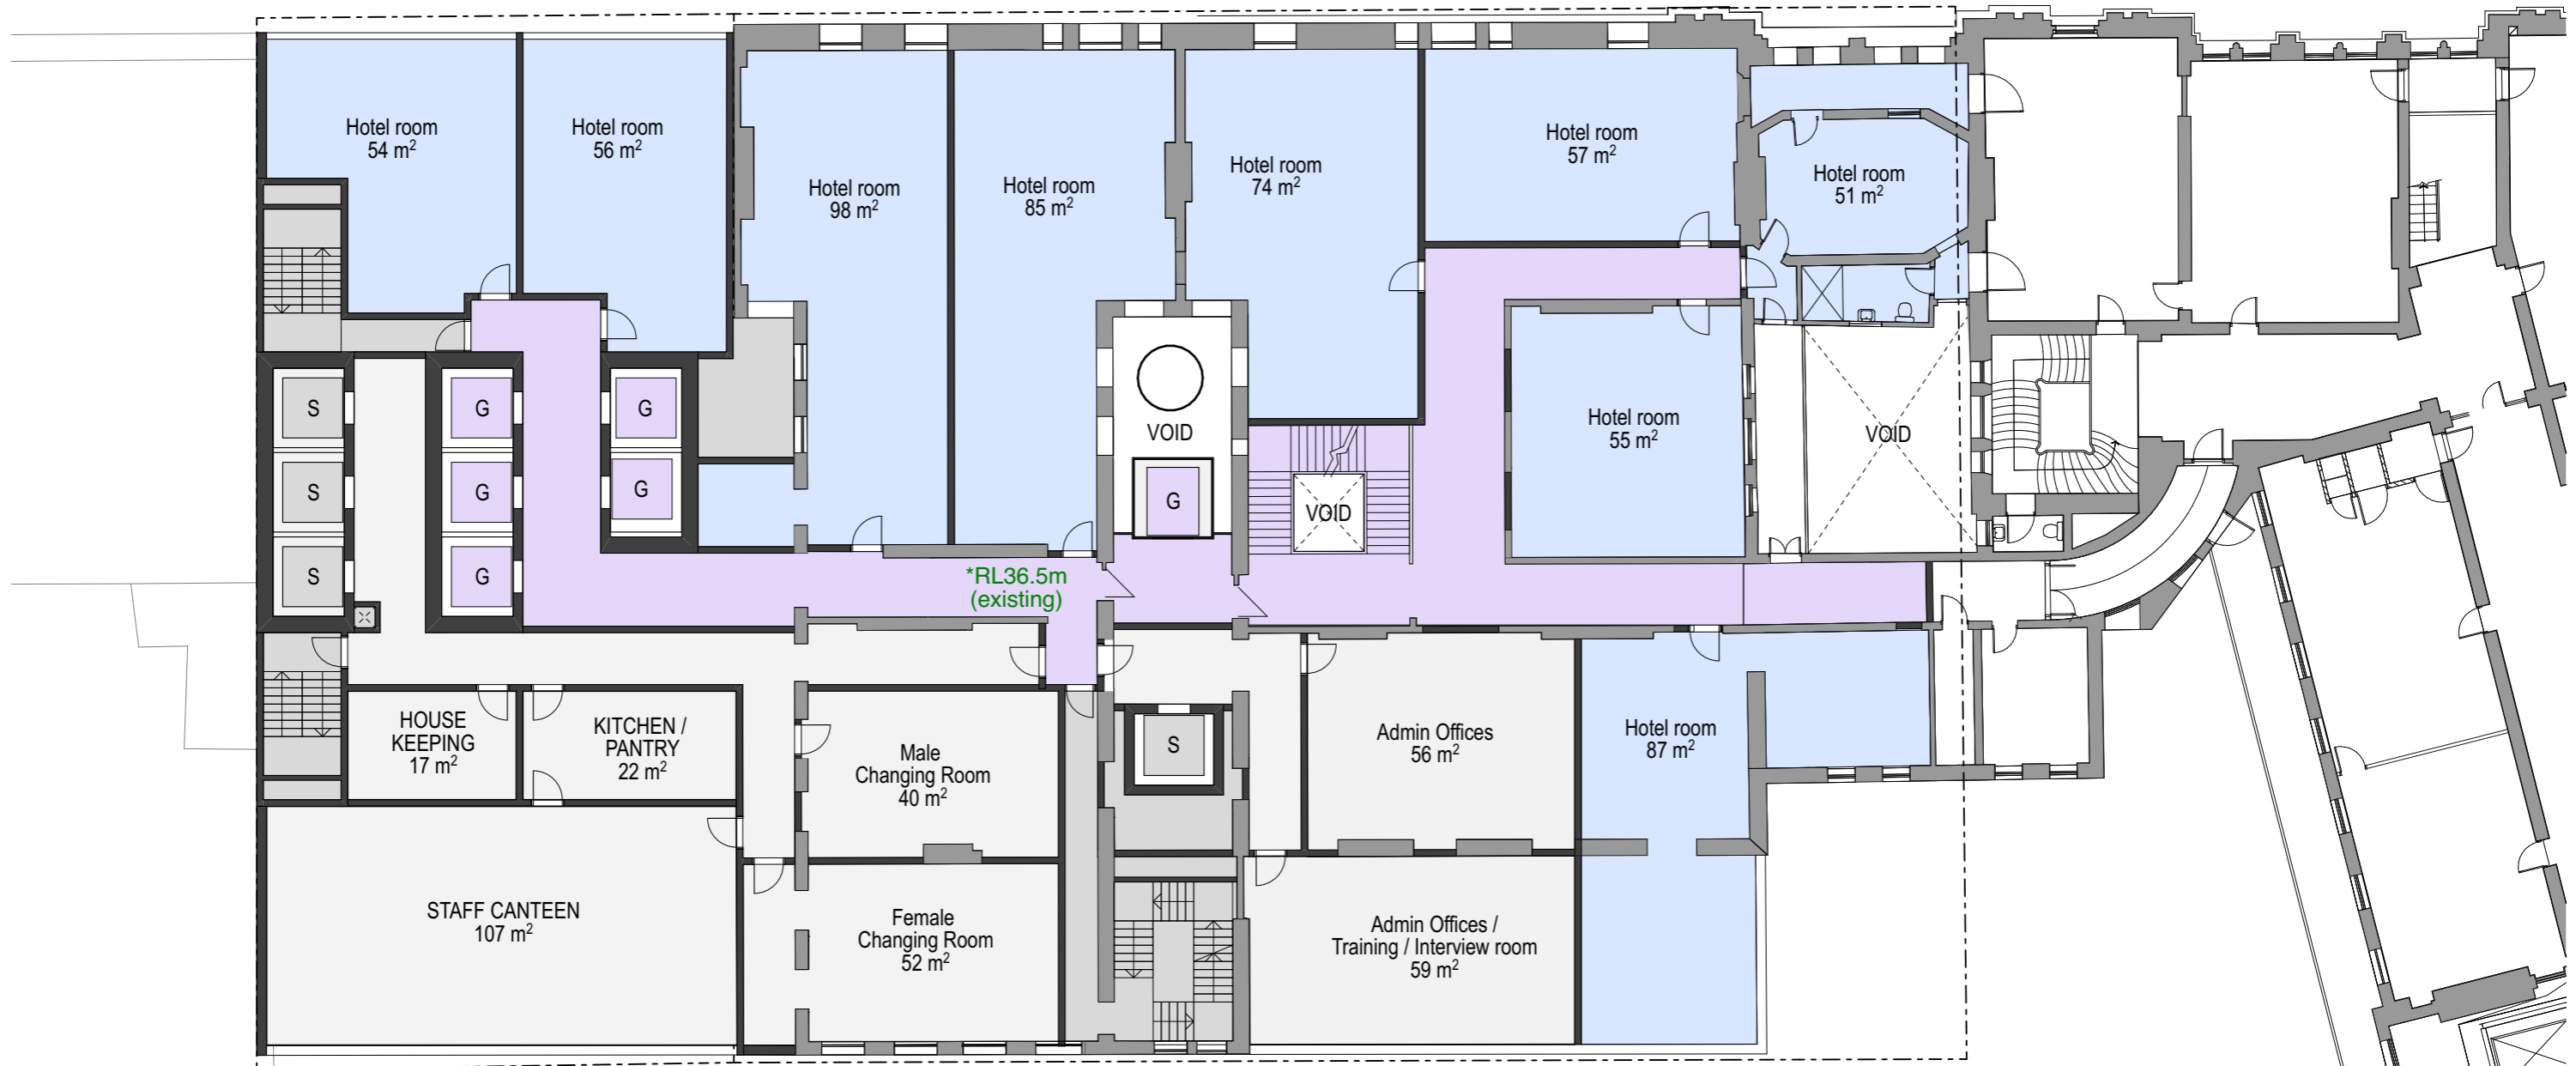

LEVEL 3 PLAN
BUILT - 50 Phillip Street

0 2 5 10m

1:200 @ A3

10/3/20

For Information

SK-11.6

PHILLIP STREET

PHILLIP LANE

- LEGEND**
- Hotel Rooms
 - Function / All day dining / Lounge / Bar
 - Hotel Reception / Circulation
 - Hotel BOH
 - Plant
 - Retail

LEVEL 4 PLAN
BUILT - 50 Phillip Street

0 2 5 10m

1:200 @ A3 10/3/20

For Information **SK-11.7**

PHILLIP STREET

PHILLIP LANE

- LEGEND**
- Hotel Rooms
 - Function / All day dining / Lounge / Bar
 - Hotel Reception / Circulation
 - Hotel BOH
 - Plant
 - Retail

LEVEL 5 PLAN

BUILT - 50 Phillip Street

1:200 @ A3

10/3/20

For Information

SK-11.8

PHILLIP STREET

PHILLIP LANE

- LEGEND
- Hotel Rooms
 - Function / All day dining / Lounge / Bar
 - Hotel Reception / Circulation
 - Hotel BOH
 - Plant
 - Retail

LEVEL 6 PLAN
BUILT - 50 Phillip Street