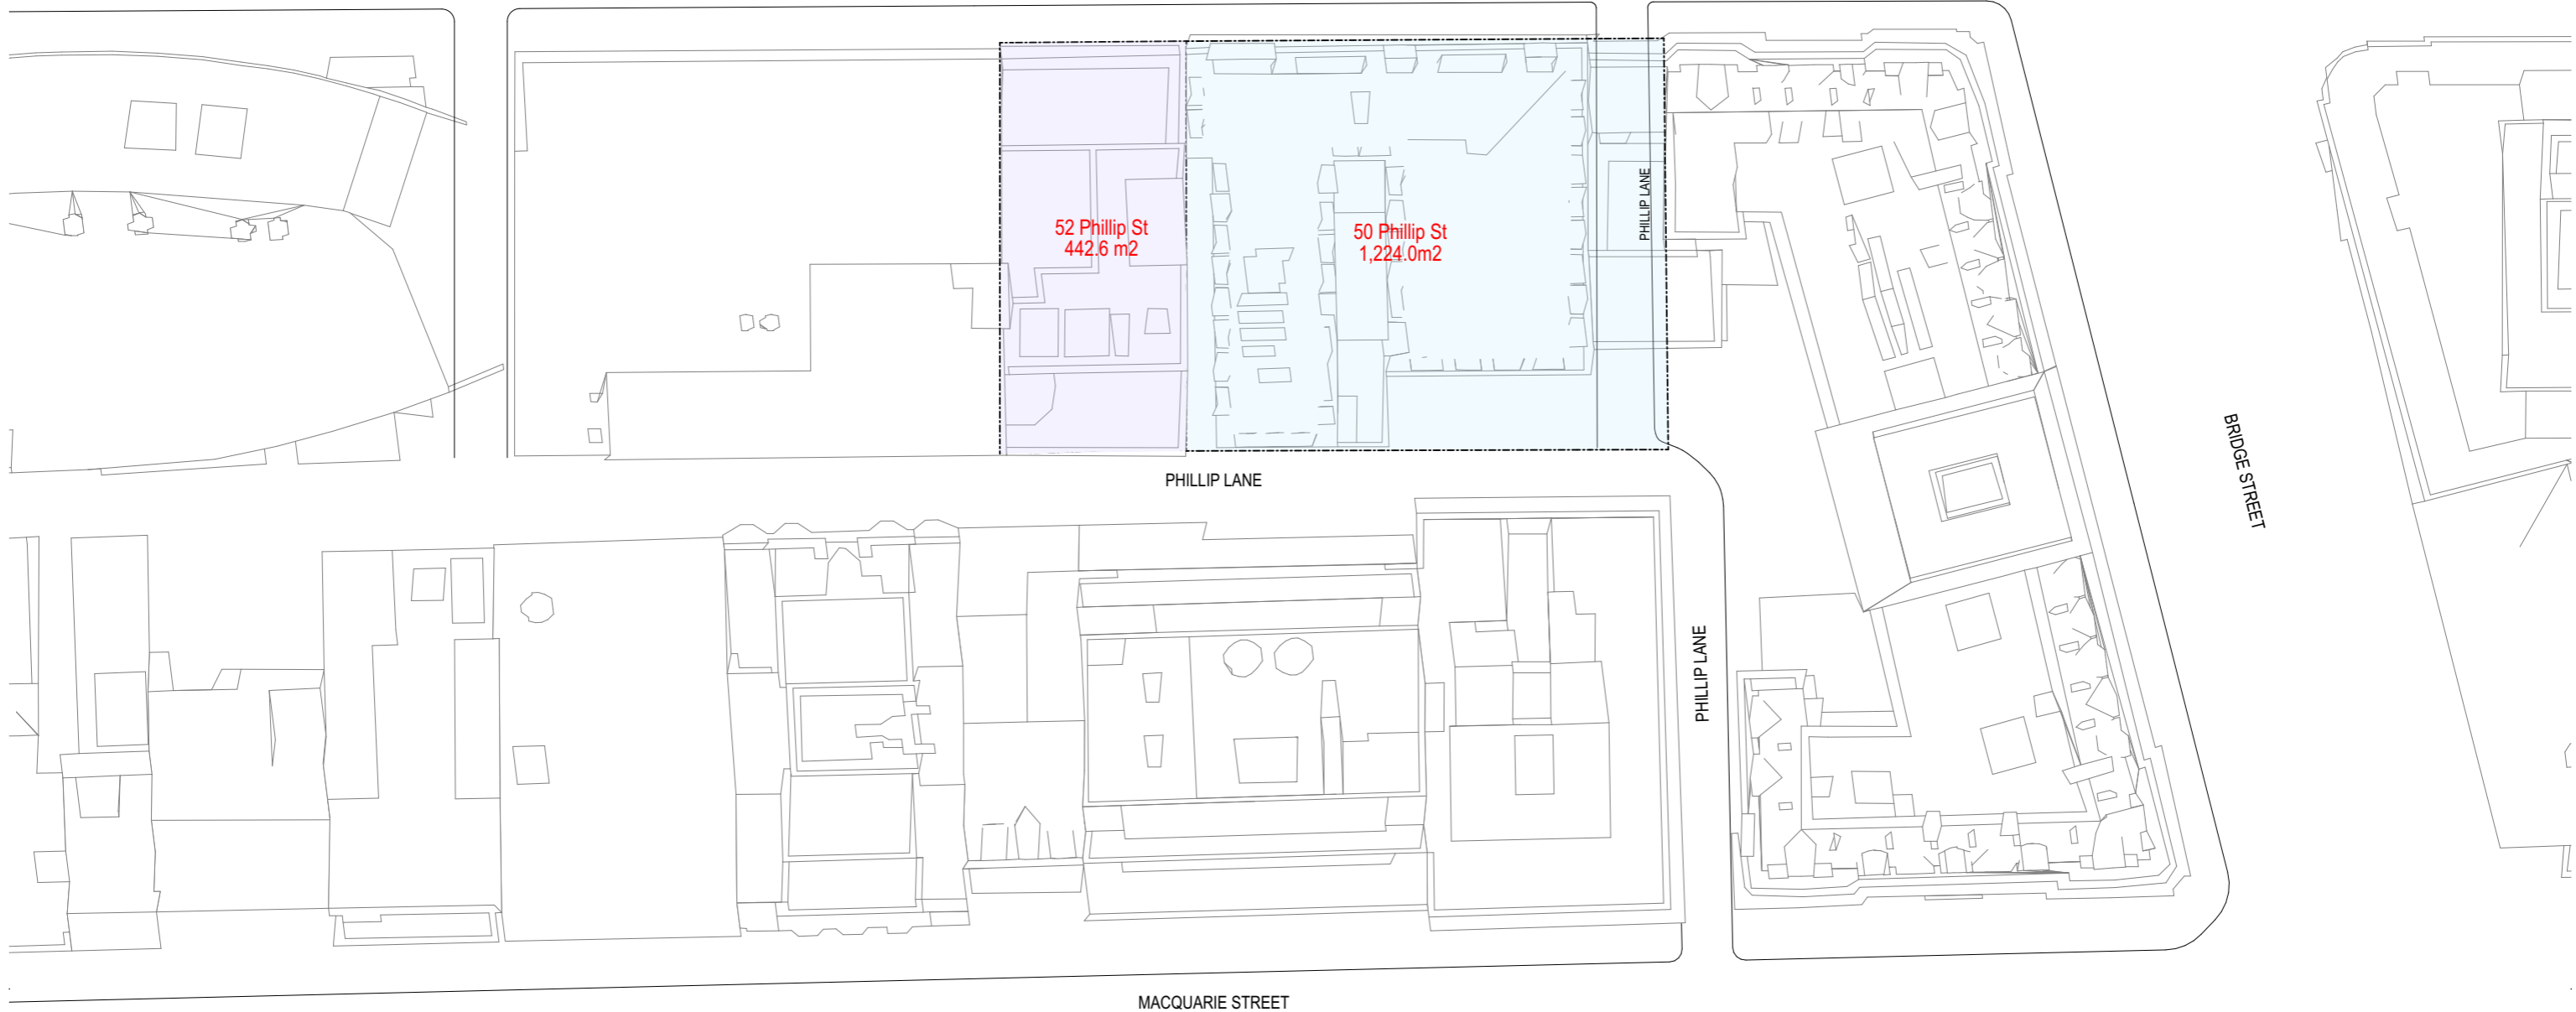

TOTAL SITE AREA	TOTAL ALLOWABLE GFA
1,666.6m ²	25,656.4 m ²

(not surveyed)

Base FSR 8 : 1
 Hotel FSR 14 : 1
 Retail FSR 12.5 : 1
 10% design excellence bonus floor

MACQUARIE STREET

SITE PLAN

BUILT - 50 Phillip Street

1:500 @ A3

10/3/20

For Information

SK-11.2

PHILLIP STREET

PHILLIP LANE

LEGEND

- Hotel Rooms
- Function / All day dining / Lounge / Bar
- Hotel Reception / Circulation
- Hotel BOH
- Plant
- Retail

PHILLIP STREET

- LEGEND**
- Hotel Rooms / Function Rooms
 - Lounge / All day dining / Bar
 - Hotel Reception / Circulation
 - Hotel BOH
 - Plant
 - Retail

RETAIL ENTRY RETAIL

LEVEL 1 PLAN
BUILT - 50 Phillip Street

- LEGEND**
- Hotel Rooms
 - Function / All day dining / Lounge / Bar
 - Hotel Reception / Circulation
 - Hotel BOH
 - Plant
 - Retail

LEVEL 4 PLAN
BUILT - 50 Phillip Street

0 2 5 10m

1:200 @ A3 10/3/20

For Information **SK-11.7**