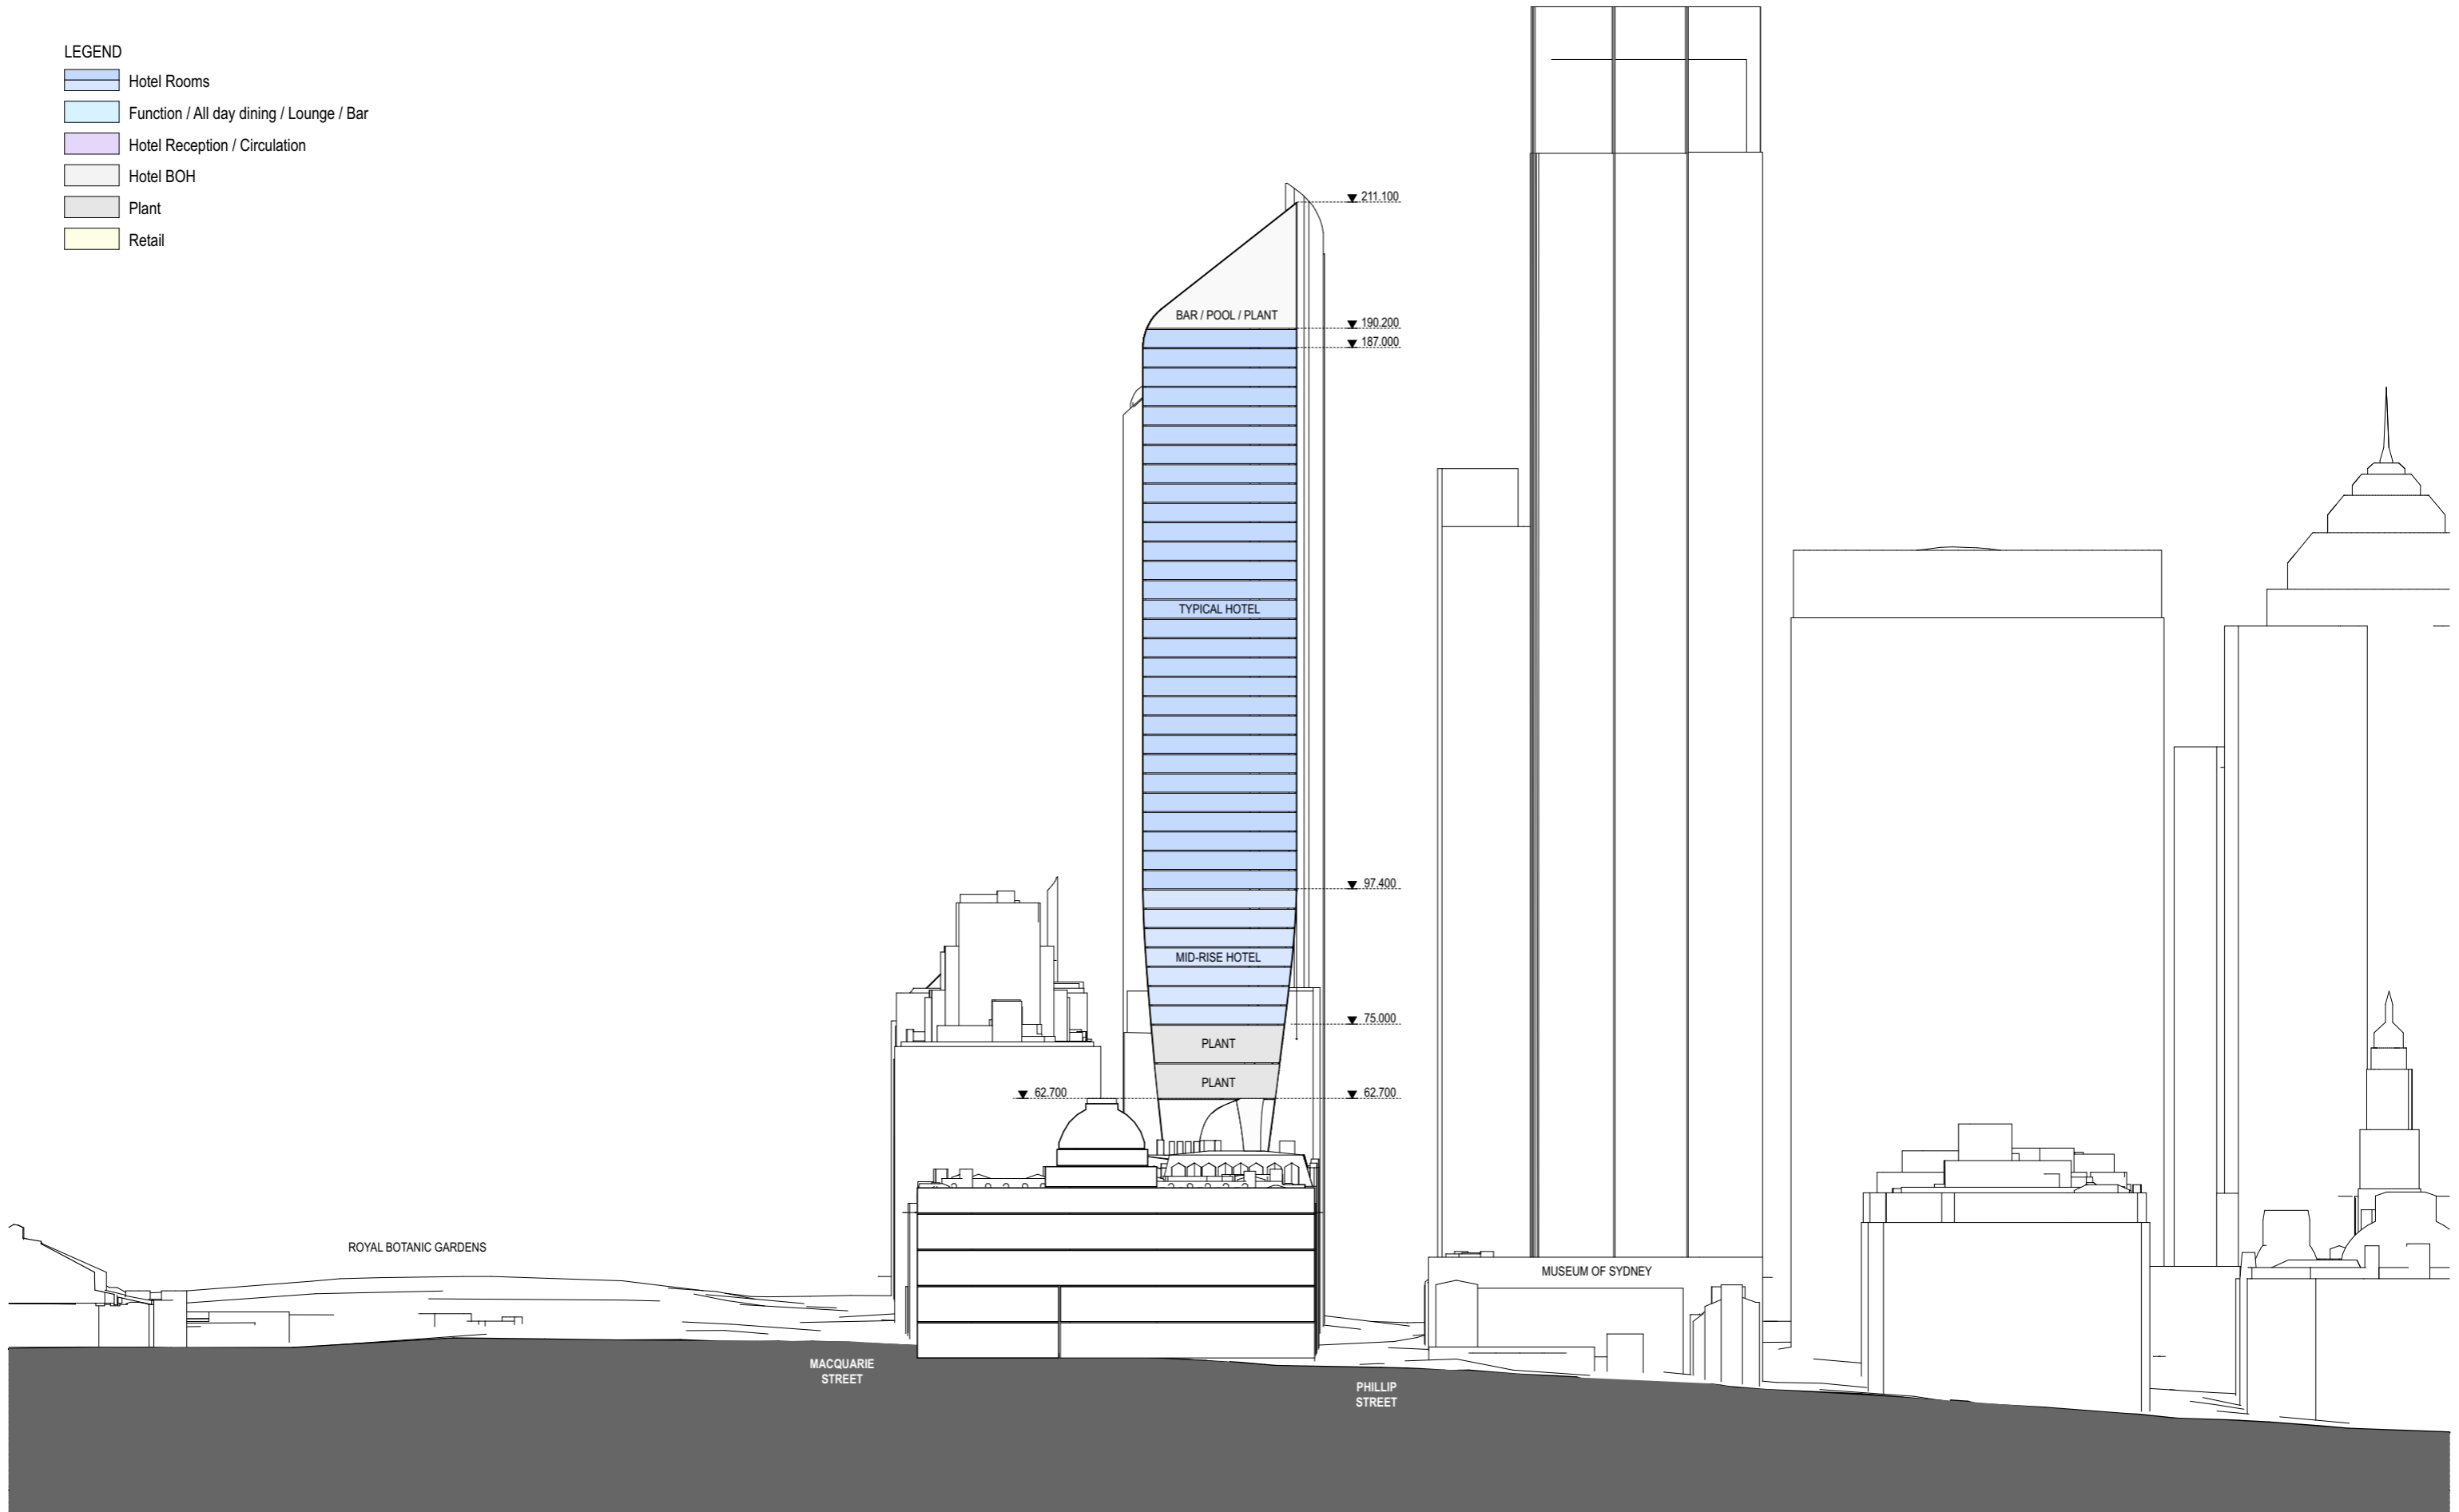

- Hotel Rooms
- Function / All day dining / Lounge / Bar
- Hotel Reception / Circulation
- Hotel BOH
- Plant
- Retail

TYPICAL HOTEL PLAN

BUILT - 50 Phillip Street

1:200 @ A3

10/3/20

For Information

SK-11.10

LEGEND

- Hotel Rooms
- Function / All day dining / Lounge / Bar
- Hotel Reception / Circulation
- Hotel BOH
- Plant
- Retail

LEGEND

- Hotel Rooms
- Function / All day dining / Lounge / Bar
- Hotel Reception / Circulation
- Hotel BOH
- Plant
- Retail

EAST-WEST SECTION DIAGRAM

BUILT - 50 Phillip Street