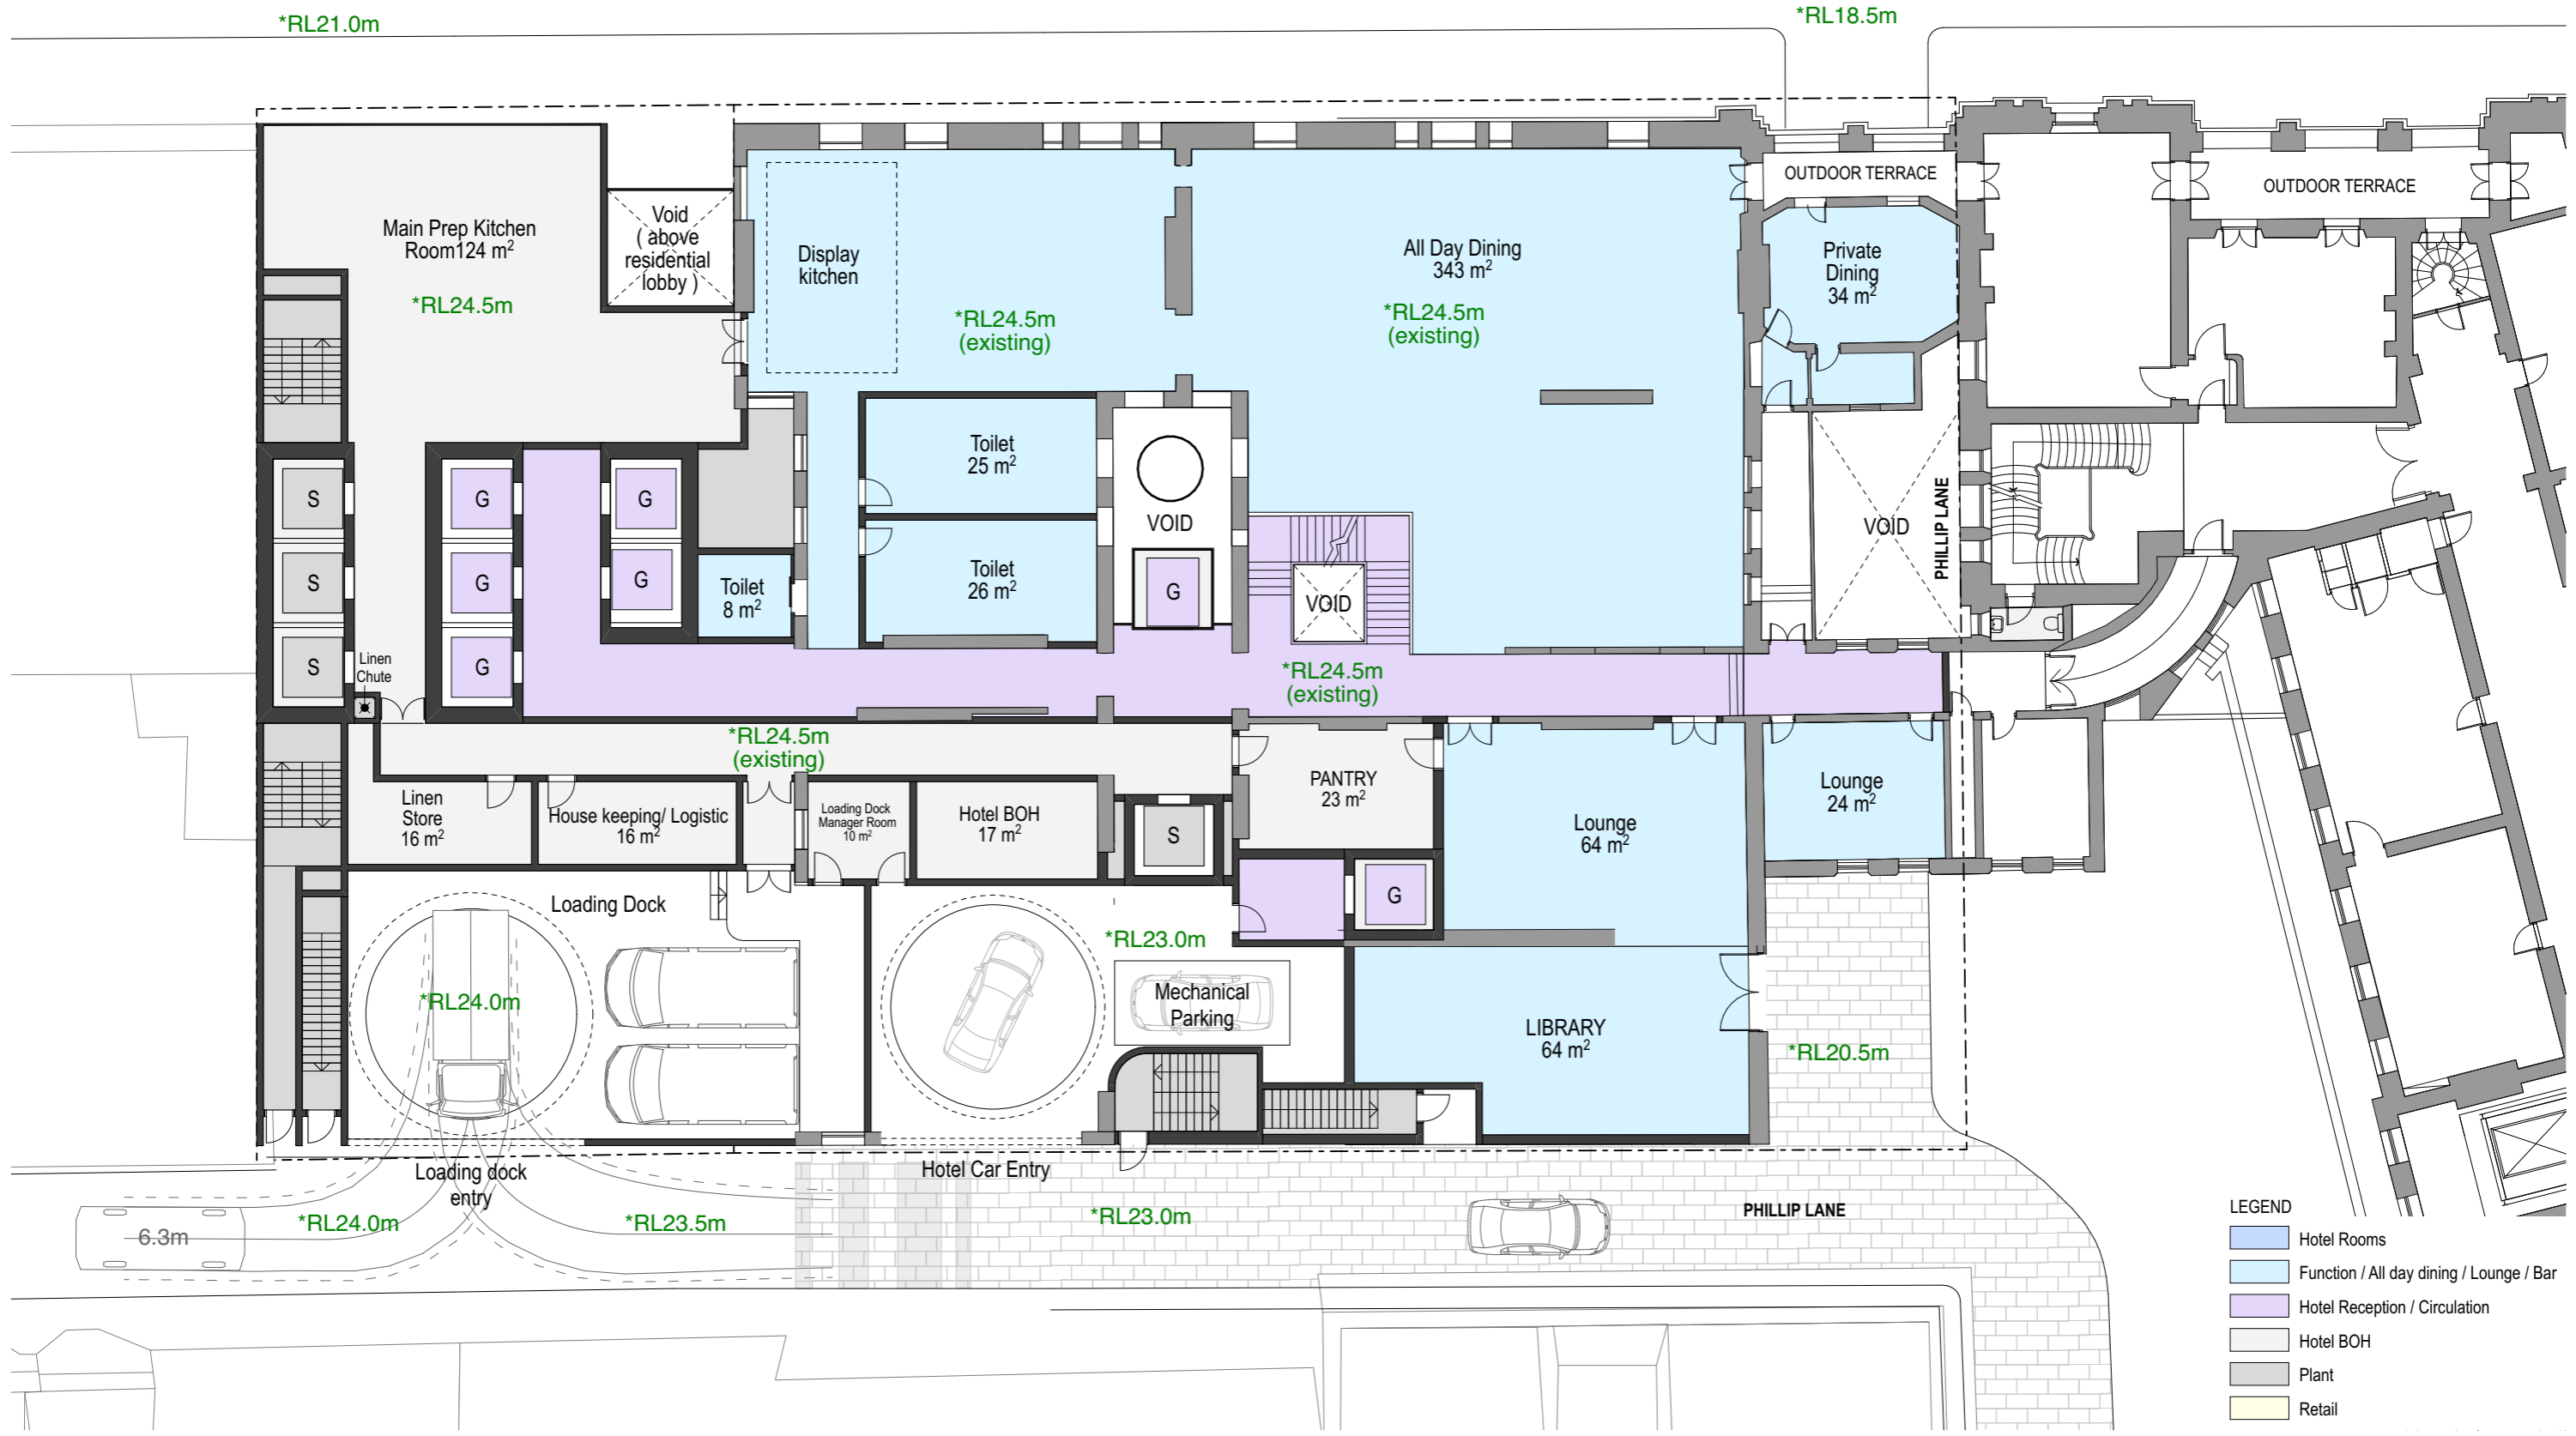

TOTAL SITE AREA	TOTAL ALLOWABLE GFA
1,666.6m ²	25,656.4 m ²

(not surveyed)

Base FSR 8 : 1
 Hotel FSR 14 : 1
 Retail FSR 12.5 : 1
 10% design excellence bonus floor

MACQUARIE STREET

SITE PLAN

BUILT - 50 Phillip Street

PHILLIP STREET

- LEGEND**
- Hotel Rooms / Function Rooms
 - Lounge / All day dining / Bar
 - Hotel Reception / Circulation
 - Hotel BOH
 - Plant
 - Retail

RETAIL ENTRY RETAIL

LEVEL 1 PLAN
BUILT - 50 Phillip Street

0 2 5 10m

1:200 @ A3

10/3/20

For Information **SK-11.4**

PHILLIP STREET

LEGEND

- Hotel Rooms
- Function / All day dining / Lounge / Bar
- Hotel Reception / Circulation
- Hotel BOH
- Plant
- Retail

LEVEL 2 PLAN

- LEGEND**
- Hotel Rooms
 - Function / All day dining / Lounge / Bar
 - Hotel Reception / Circulation
 - Hotel BOH
 - Plant
 - Retail

LEVEL 4 PLAN
BUILT - 50 Phillip Street

0 2 5 10m

1:200 @ A3 10/3/20

For Information **SK-11.7**