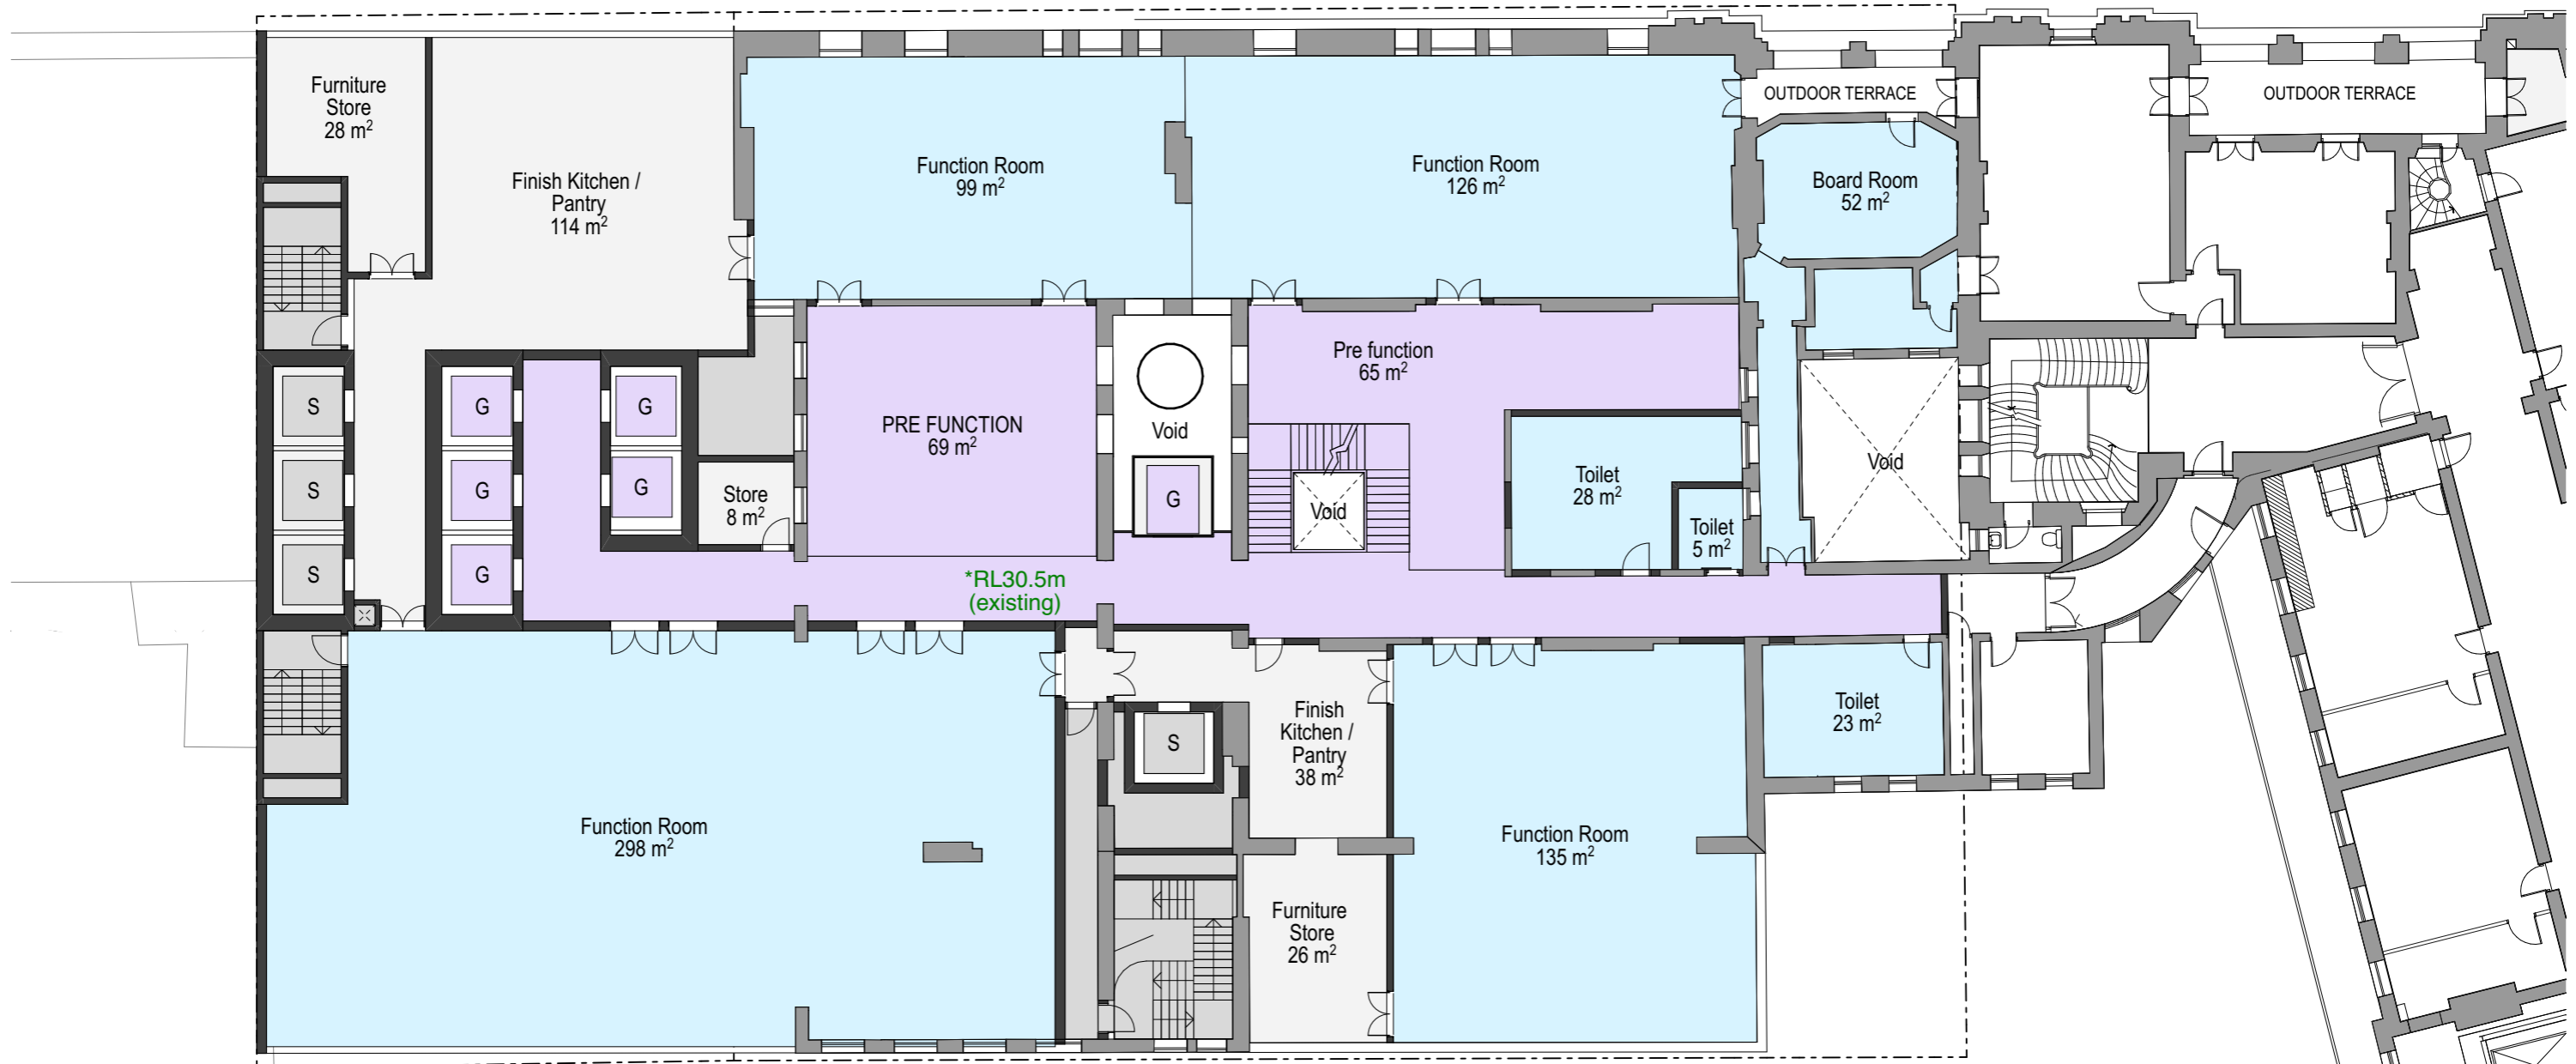

PHILLIP STREET

PHILLIP LANE

LEGEND

- Hotel Rooms
- Function / All day dining / Lounge / Bar
- Hotel Reception / Circulation
- Hotel BOH
- Plant
- Retail

LEVEL 3 PLAN
BUILT - 50 Phillip Street

0 2 5 10m

1:200 @ A3

10/3/20

For Information

SK-11.6