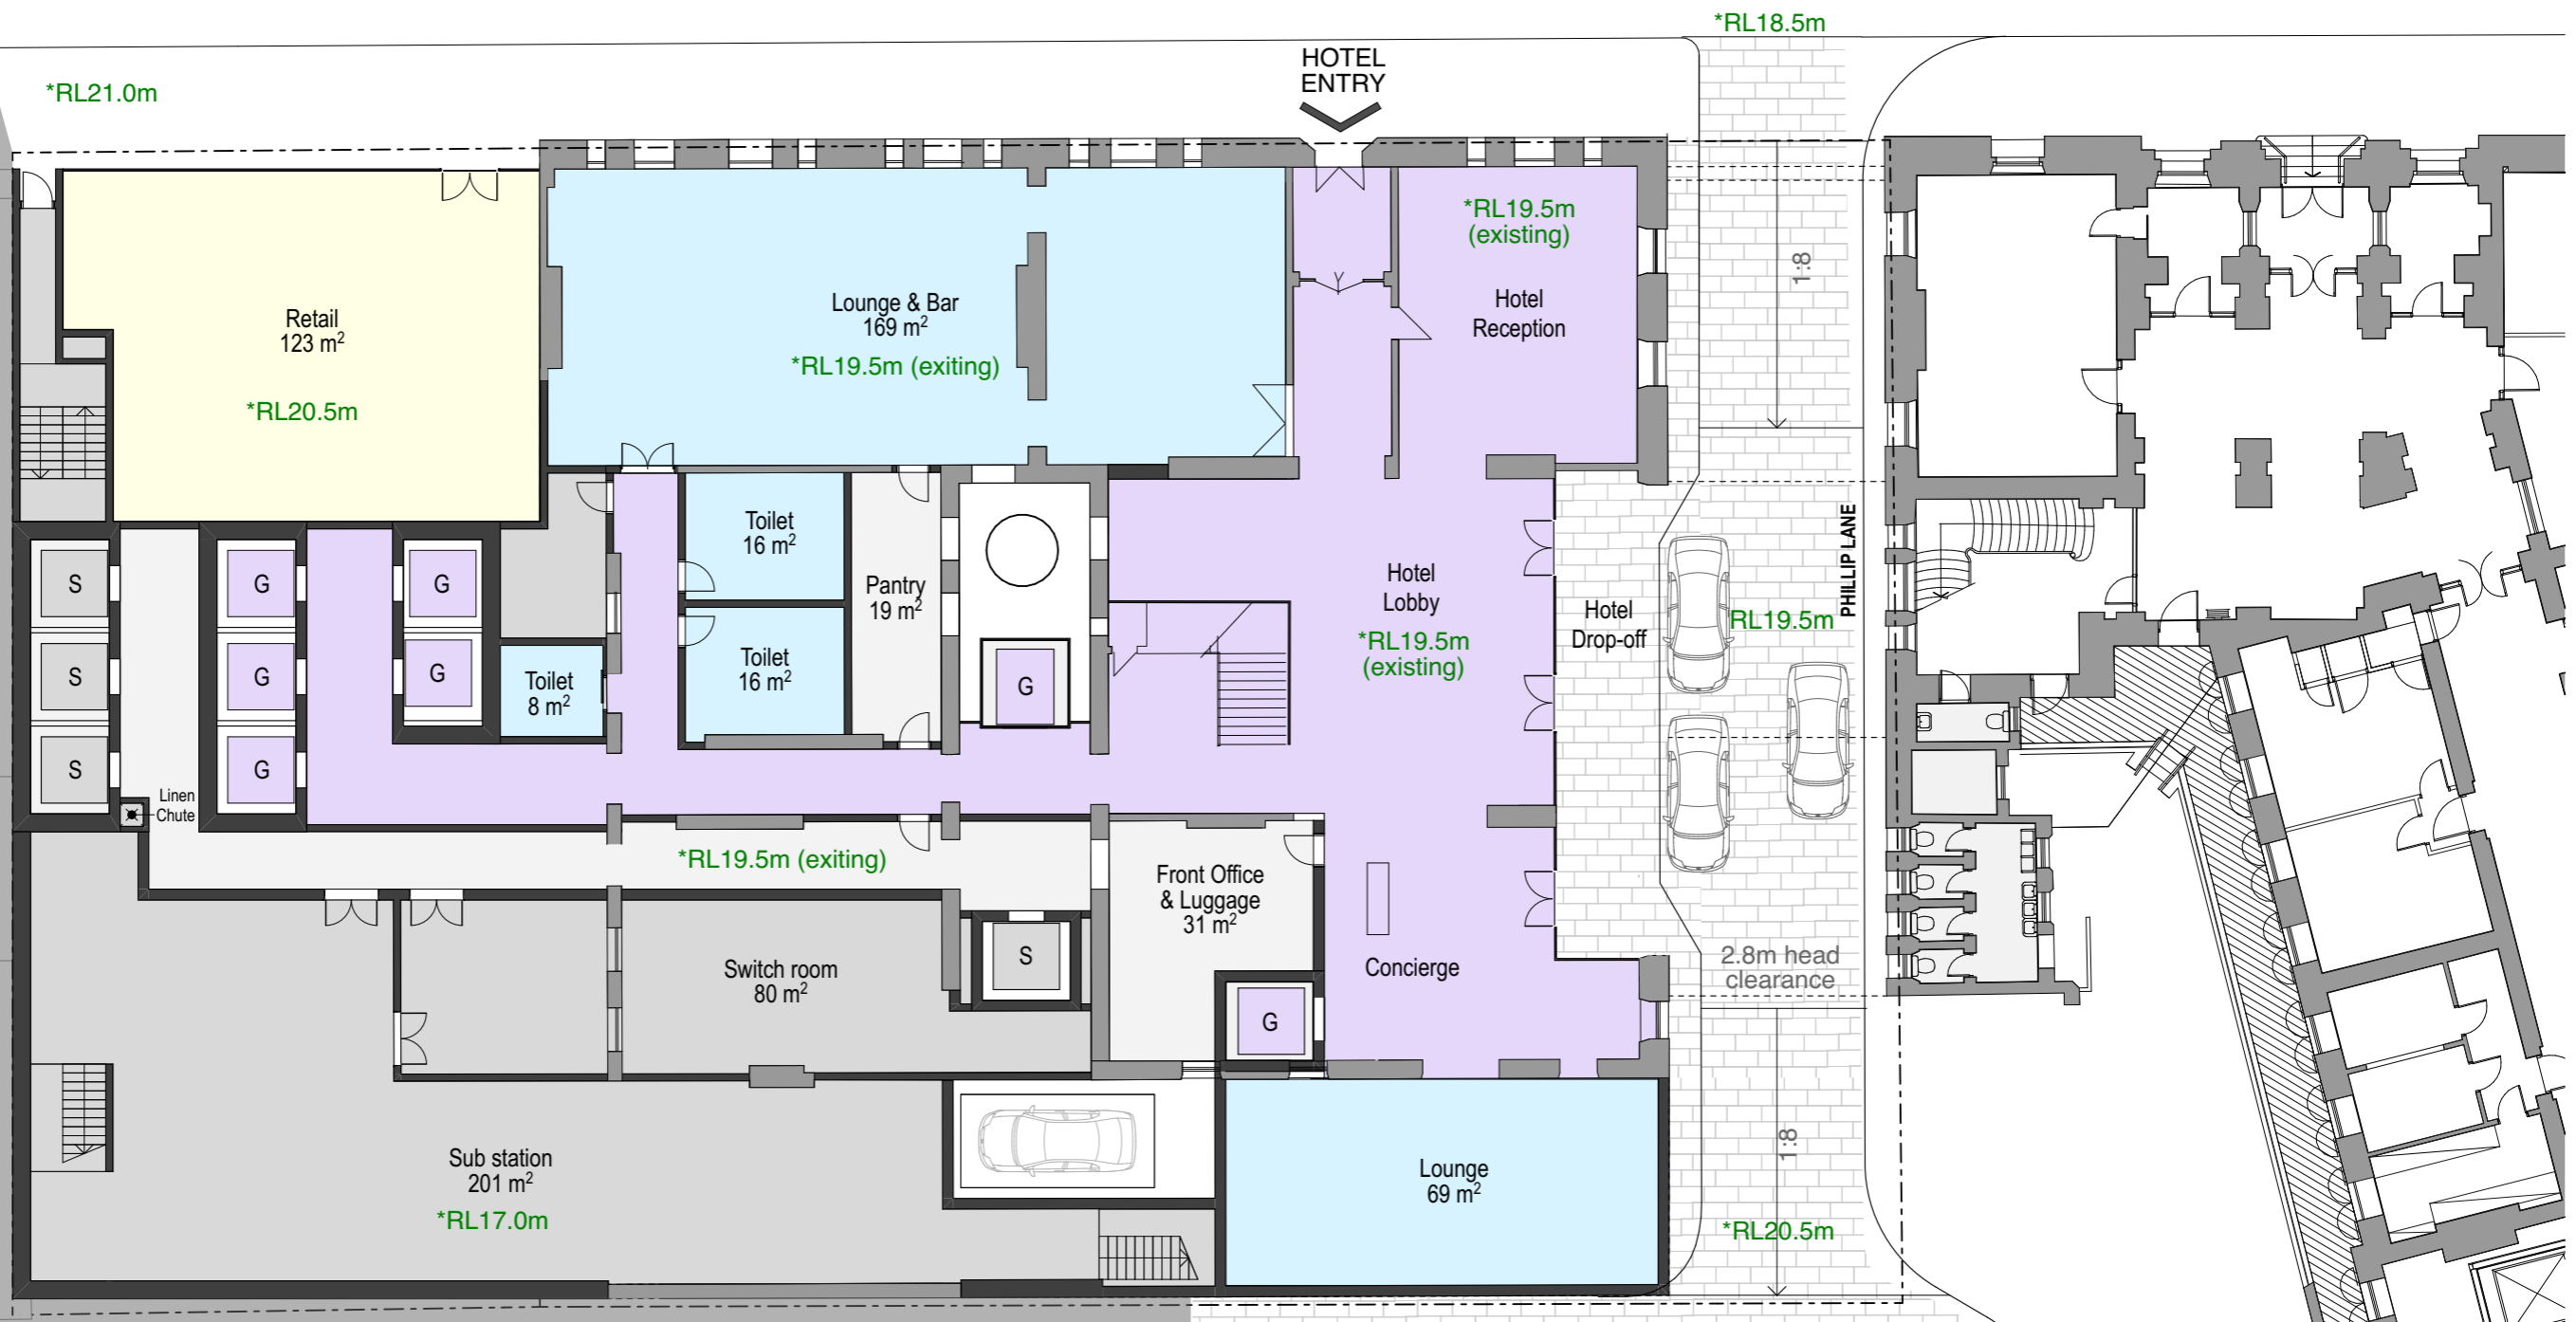

TOTAL SITE AREA	TOTAL ALLOWABLE GFA
1,666.6m ²	25,656.4 m ²

(not surveyed)

Base FSR 8 : 1
 Hotel FSR 14 : 1
 Retail FSR 12.5 : 1
 10% design excellence bonus floor

MACQUARIE STREET

SITE PLAN

BUILT - 50 Phillip Street

1:500 @ A3

10/3/20

For Information

SK-11.2

PHILLIP STREET

PHILLIP LANE

LEGEND

- Hotel Rooms
- Function / All day dining / Lounge / Bar
- Hotel Reception / Circulation
- Hotel BOH
- Plant
- Retail

PHILLIP STREET

- LEGEND**
- Hotel Rooms / Function Rooms
 - Lounge / All day dining / Bar
 - Hotel Reception / Circulation
 - Hotel BOH
 - Plant
 - Retail

RETAIL ENTRY RETAIL

LEVEL 1 PLAN
BUILT - 50 Phillip Street

0 2 5 10m

1:200 @ A3

10/3/20

For Information **SK-11.4**

PHILLIP STREET

LEGEND

- Hotel Rooms
- Function / All day dining / Lounge / Bar
- Hotel Reception / Circulation
- Hotel BOH
- Plant
- Retail

LEVEL 2 PLAN