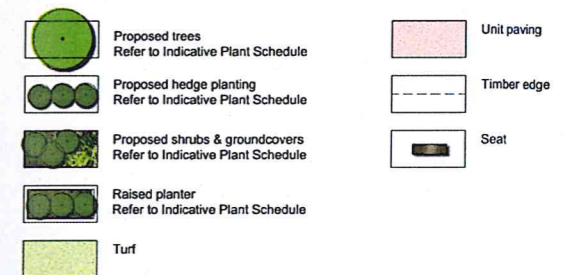

LEGEND

client: MERITON APARTMENTS

EPPING PARK - STAGE 2 STAIRS SECTION LANDSCAPE CONCEPT PLAN CENTRAL STAIRS

STURT ASSOCIATES

SUITE 91, 330 WATTLE STREET
ULTIMO NSW 2007
T: (02) 9211 3744 F: (02) 9211 9449
E: enquiries@sturtassociates.com.au

DATE: 19.03.12

DRAWING: DA-1107-06 REV A

SCALE 1:100 @ A1