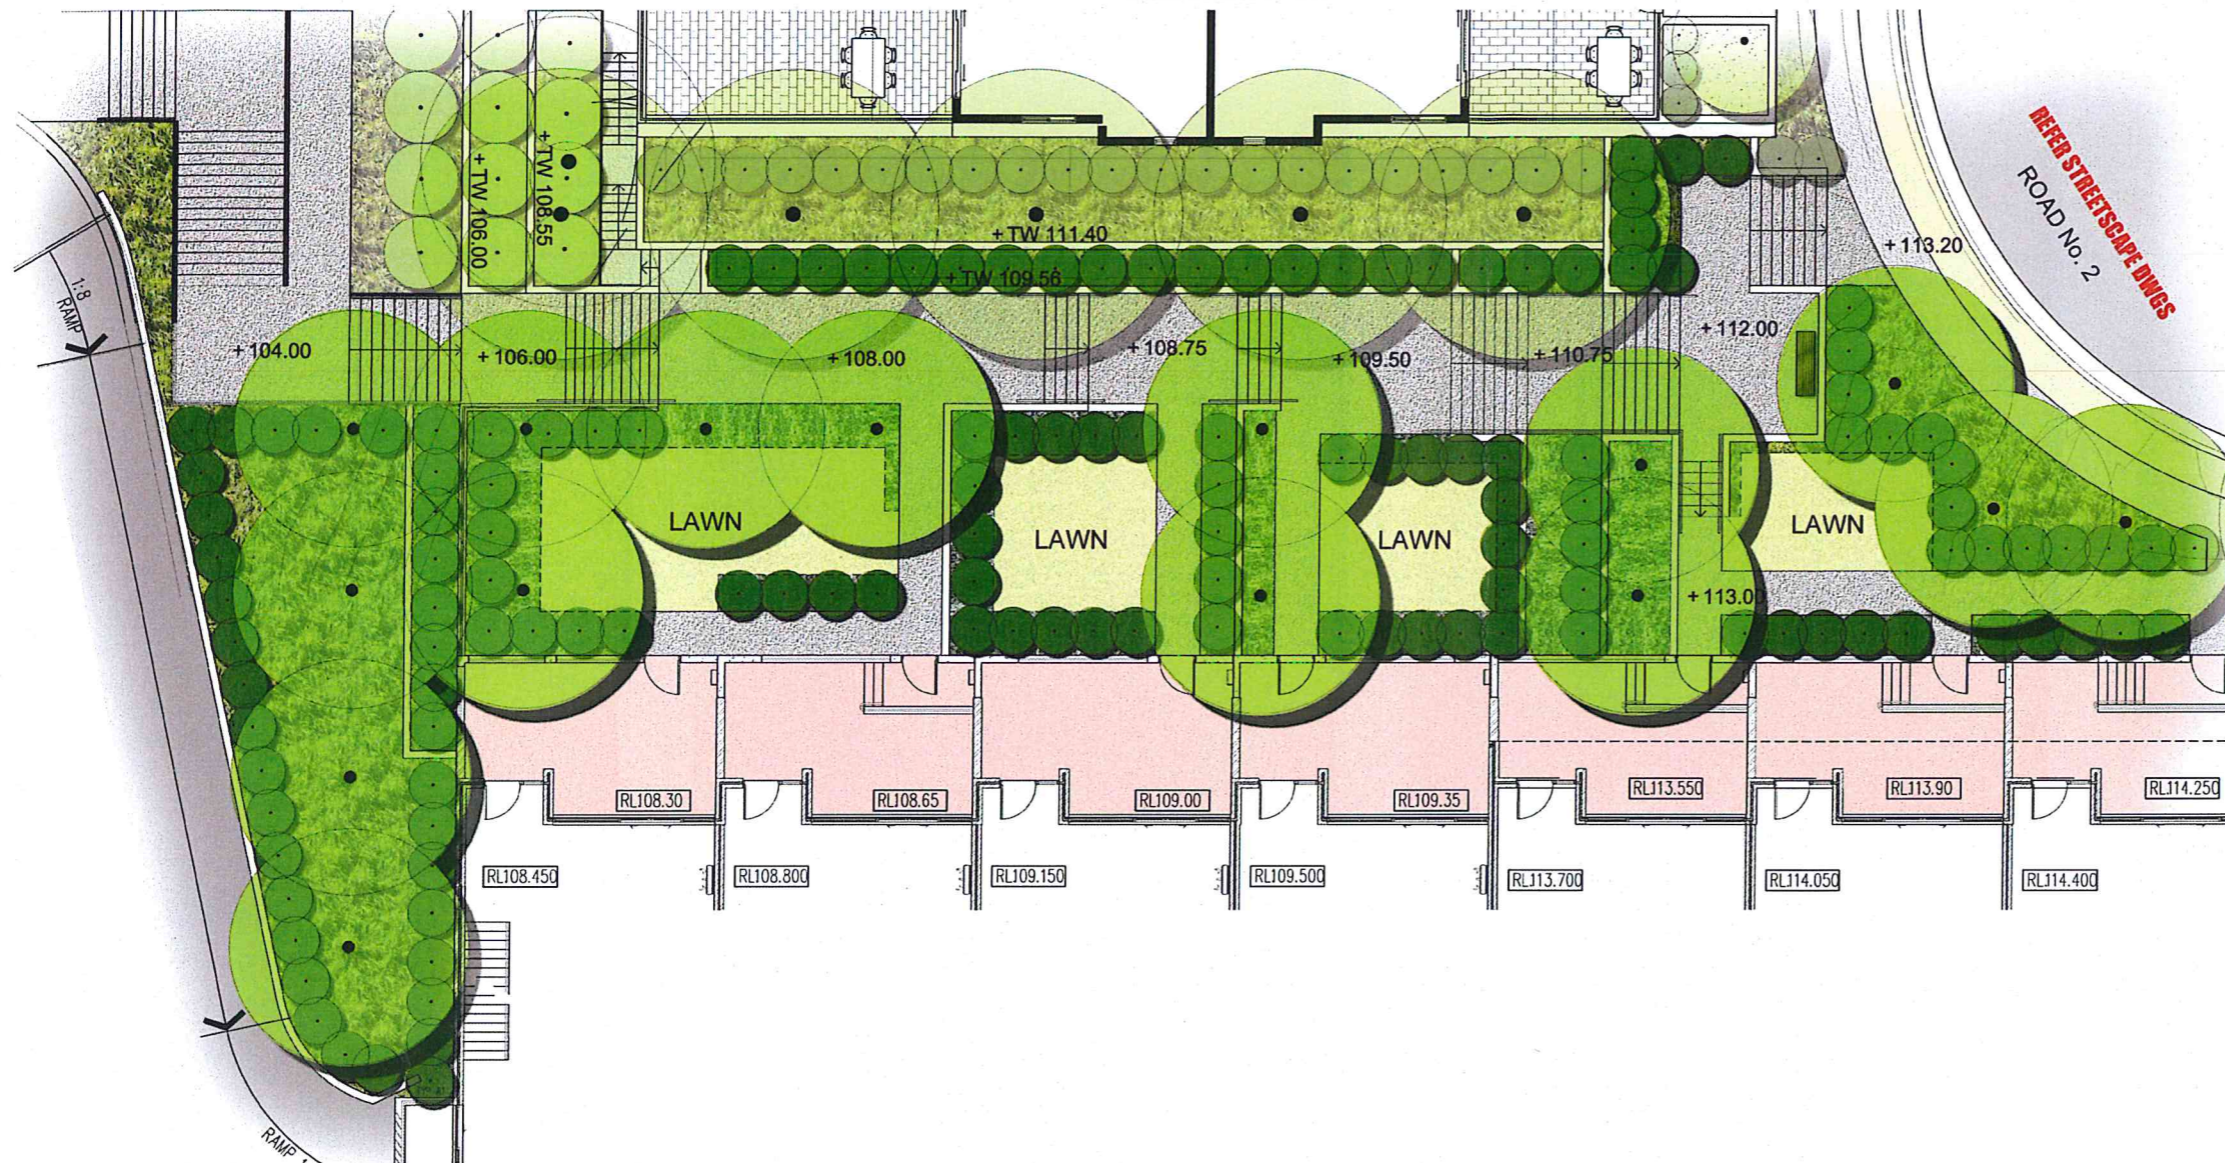

REFER CENTRAL PARK DWGS

REFER BUILDING 6 DWGS

REFER STREETSCAPE DWGS
ROAD No. 2

INDICATIVE PLANT SCHEDULE

SPECIES	COMMON NAME	SIZE	SPACING
FEATURE TREES			
Acer species	Maple	100 Litre	as shown
Eucalyptus "Summer Red"	Grafted dwarf flowering eucalypt	45 Litre	as shown
Elaeocarpus eumundii	Smooth-leaved Quandong	100 litre	as shown
Elaeocarpus reticulatus	Blueberry Ash	100 litre	as shown
Fraxinus raywoodii	Raywood Ash	200 litre	as shown
Gordonia axillaris	Poached Egg Tree	75 litre	as shown
Hymenosporum flavum	Native frangipani	45 Litre	as shown
Lagerstroemia indica species	Crepe Myrtle	100 Litre	as shown
Plumeria species	Frangipani	75 litre	as shown
Pyrus species	Ornamental Pear	100 Litre	as shown
Jacaranda mimosifolia	Jacaranda	45 Litre	as shown
Tristanlopsis "Luscious"	Watergum	75 Litre	as shown
FEATURE PLANTS			
Agave attenuata	Century Plant	25 Litre	500mm
Cordylina "Red Sensation"	Cordylina	45 Litre	600mm
Yucca elephantipes	Yucca	75 Litre	as shown
Zamia furfuracea	Cardboard plant	200mm	500mm
HEDGES/SCREENING PLANTS			
Acmena smithii "Minor"	Dwarf Acmena	45 litre	1000mm
Baeckea virgata	Baeckea	200mm	1000mm
Callistemon "Harkness"	Bottlebrush	45 litre	1000mm
Camellia species	Camellia	45 Litre	1000mm
Duranta "Sheenas Gold"	Duranta	45 Litre	800mm
Magnolia "Little Gem"	Dwarf Magnolia	45 Litre	1000mm
Murraya paniculata	Orange jessamine	45 litre	1000mm
Raphiolepis "Springtime"	Indian Hawthorn	45 Litre	800mm
Syzygium species	Lilly Pilly	45 Litre	1000mm
LOW HEDGES/ SHRUB			
Acmena "Allyns Magic"	Dwarf Lilly Pilly	200mm	500mm
Baeckea virgata dwarf	Dwarf Baeckea	200mm	500mm
Correa species	Native Fuschia	200mm	700mm
Gardenia species	Gardenia species	200mm	700mm
Westringia fruticosa	Coastal Rosemary	200mm	800mm
Raphiolepis "Snow Maiden"	Indian Hawthorn	200mm	800mm
GROUNDCOVERS			
Anigozanthus "Ruby Velvet"	Kangaroo Paw	140mm	300mm
Ajuga reptans "Caitlin's Giant"	Blue bugle	140mm	300mm
Brachycome multifida	Culleaf Daisy	140mm	300mm
Cordylina Red Fountain	Red cordylina	200mm	400mm
Dianella "Little Jess"	Dwarf Flax Lily	140mm	300mm
Dianella "Silver Streak"	Variiegated Flax Lily	140mm	300mm
Dianella caerulea	Flax Lily	140mm	300mm
Diets robinsoniana	Wedding Lily	200mm	400mm
Ericstermon "Stardust"	Waxflower	200mm	400mm
Festuca glauca	Blue fescue	140mm	300mm
Grevillea lanigera "Mt Tamboritha"	Woolly Grevillea	140mm	400mm
Hardenbergia violaceae	Sarsparilla	140mm	400mm
Hymenocallus littoralis	Wedding Lily	140mm	350mm
Lirpe muscari	Turf Lily	140mm	300mm
Lirpe muscari "Evergreen Giant"	Giant turf lily	140mm	400mm
Lomandra "Tanika"	Matrush	140mm	400mm
Pennisetum "Black Lea/ Nafray"	Fountaingrass	140mm	400mm
Sedum "Autumn Joy"	Stonecrop	200mm	400mm
Zephyranthes candida	Autumn crocus	140mm	300mm