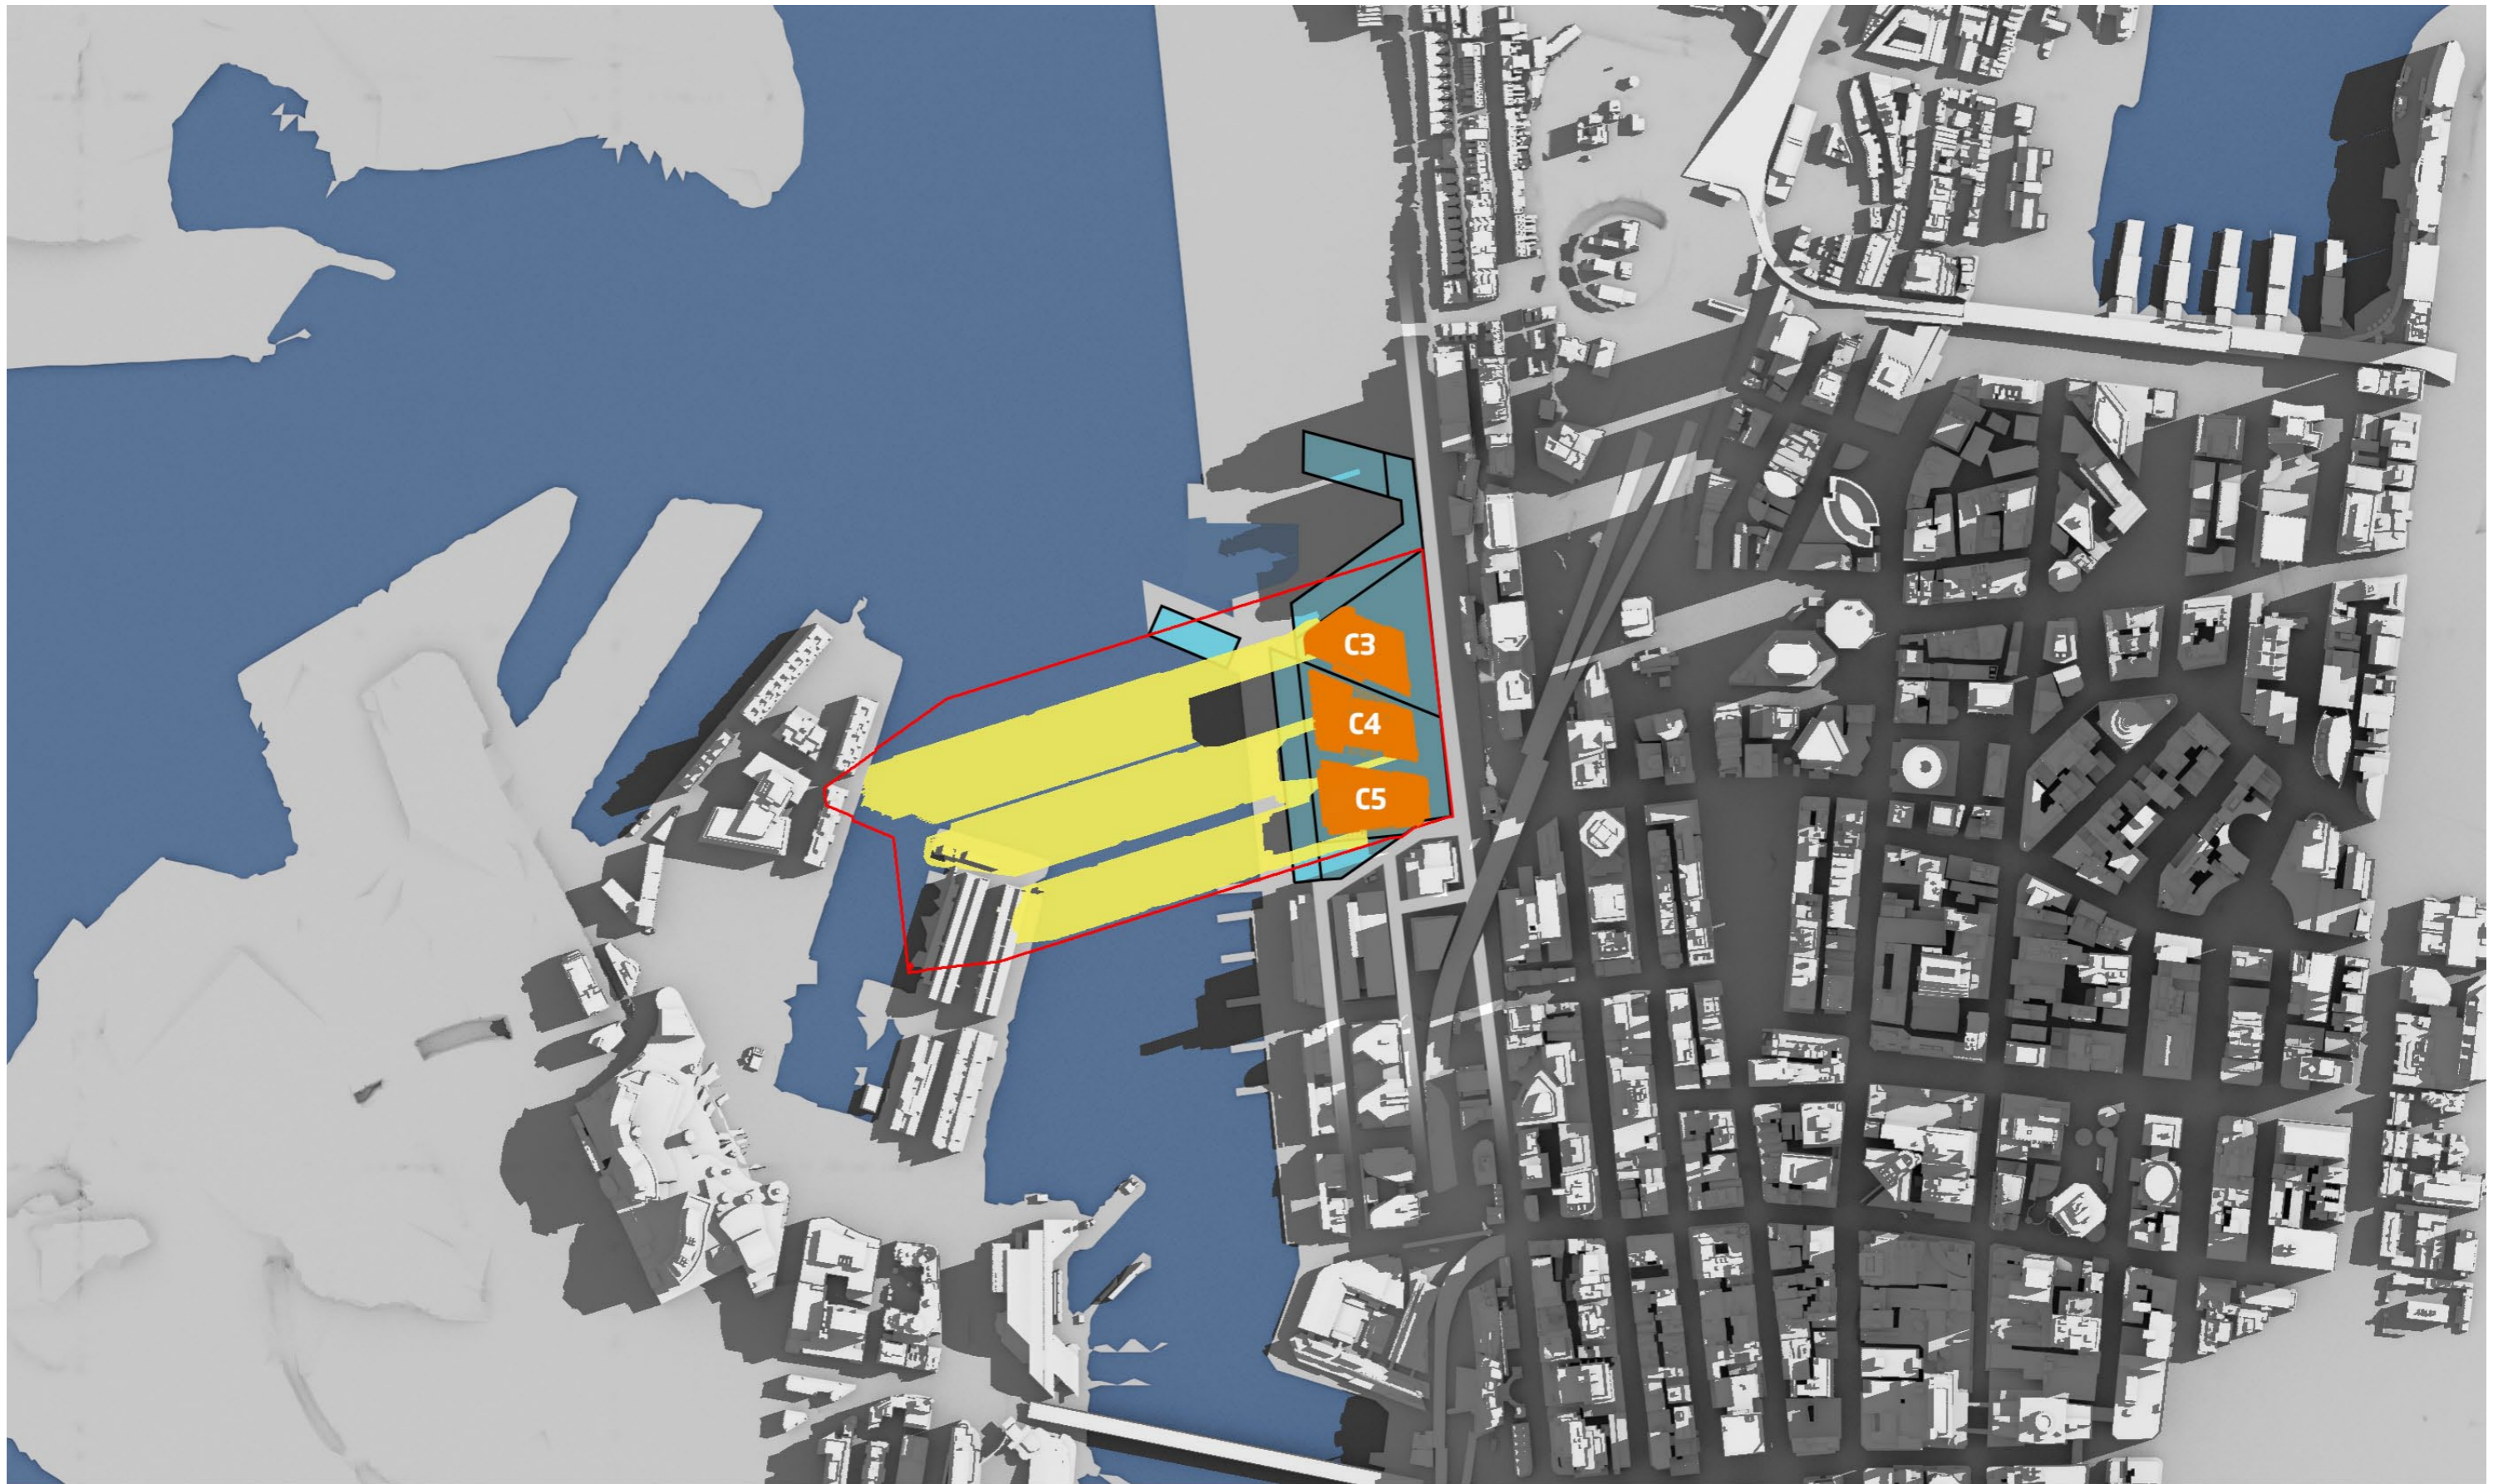

  
 Block 2 & 3  
 Envelope Shadow

  
 C3, C4, & C5  
 Shadow

  
 C3, C4, & C5  
 Footprint

  
 Shadows cast by Existing  
 City Buildings

  
 SEPP Block Plan  
 (Mod 4)

Barangaroo - C3, C4, & C5 - Shadow Study  
In the Context of Approved Concept Plan Amendment (Mod 4 MP06\_0162)

21st December, 3pm

  
Block 2 & 3  
Envelope Shadow

  
C3, C4, & C5  
Shadow

  
C3, C4, & C5  
Footprint

  
Shadows cast by Existing  
City Buildings

  
SEPP Block Plan  
(Mod 4)

Barangaroo - C3, C4, & C5 - Shadow Study  
In the Context of Approved Concept Plan Amendment (Mod 4 MP06\_0162)