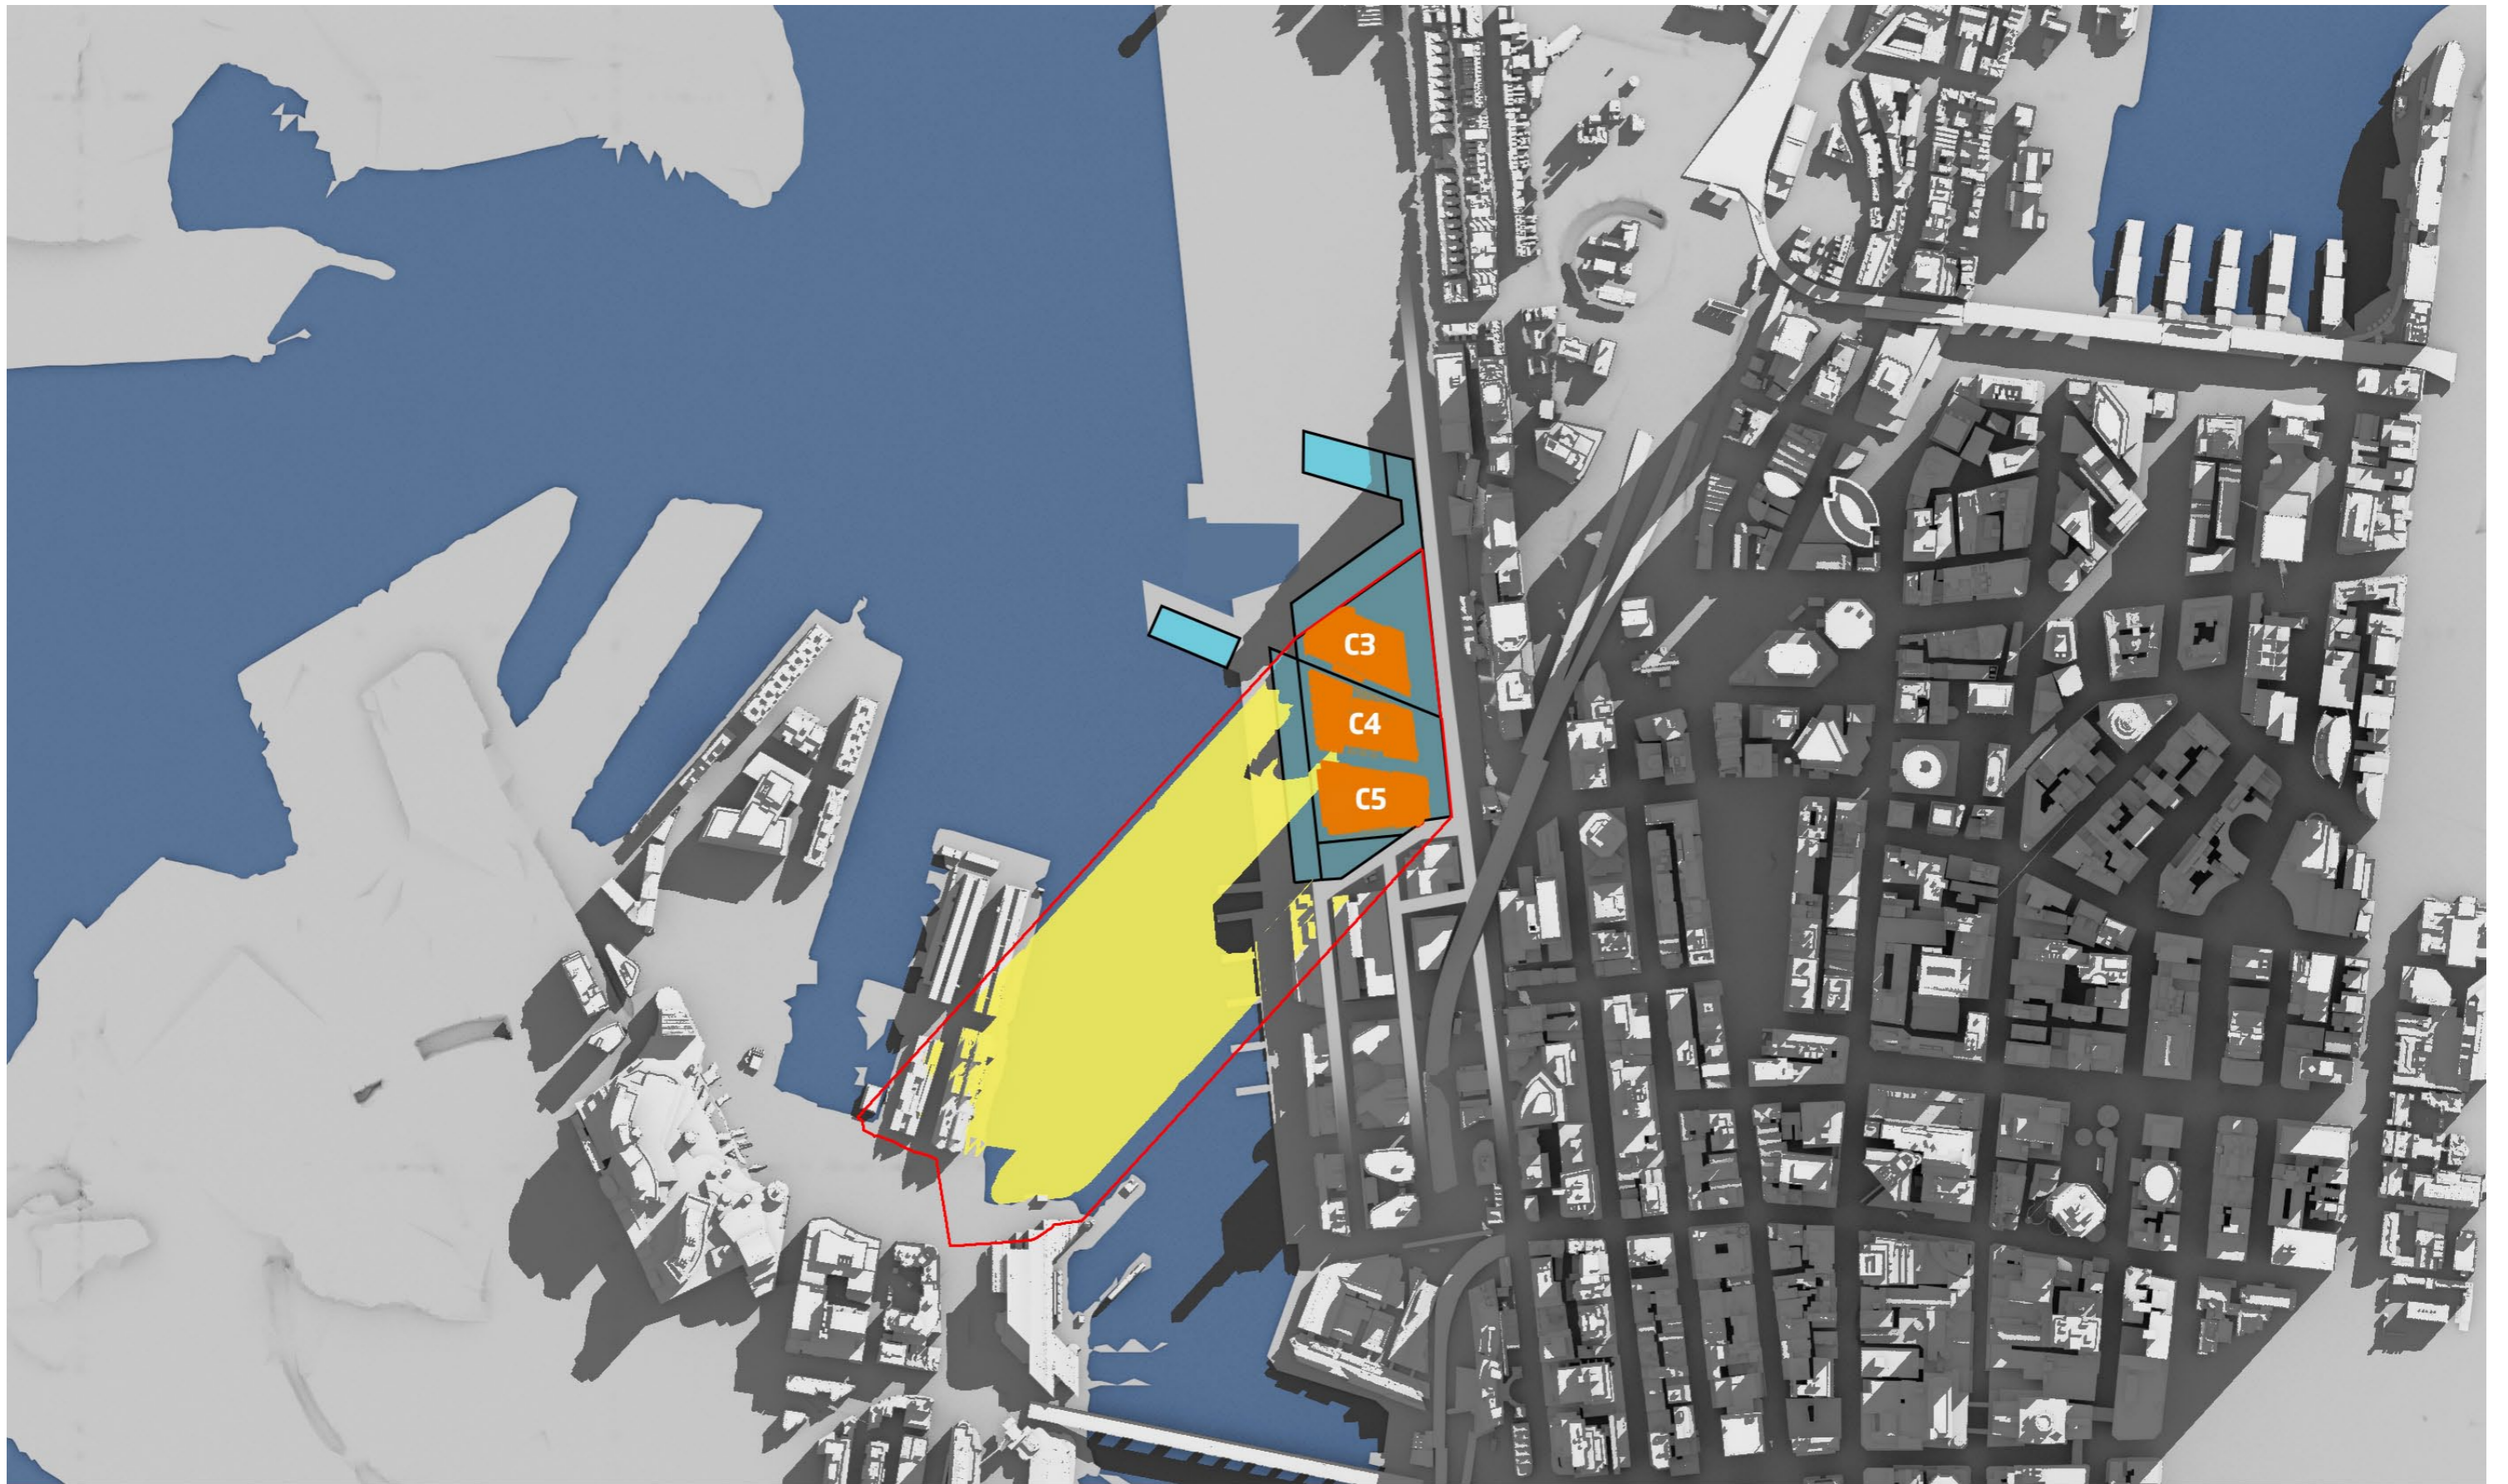

21st March, 3pm

  
Block 2 & 3  
Envelope Shadow

  
C3, C4, & C5  
Shadow

  
C3, C4, & C5  
Footprint

  
Shadows cast by Existing  
City Buildings

  
SEPP Block Plan  
(Mod 4)

Barangaroo - C3, C4, & C5 - Shadow Study  
 In the Context of Approved Concept Plan Amendment (Mod 4 MP06\_0162)