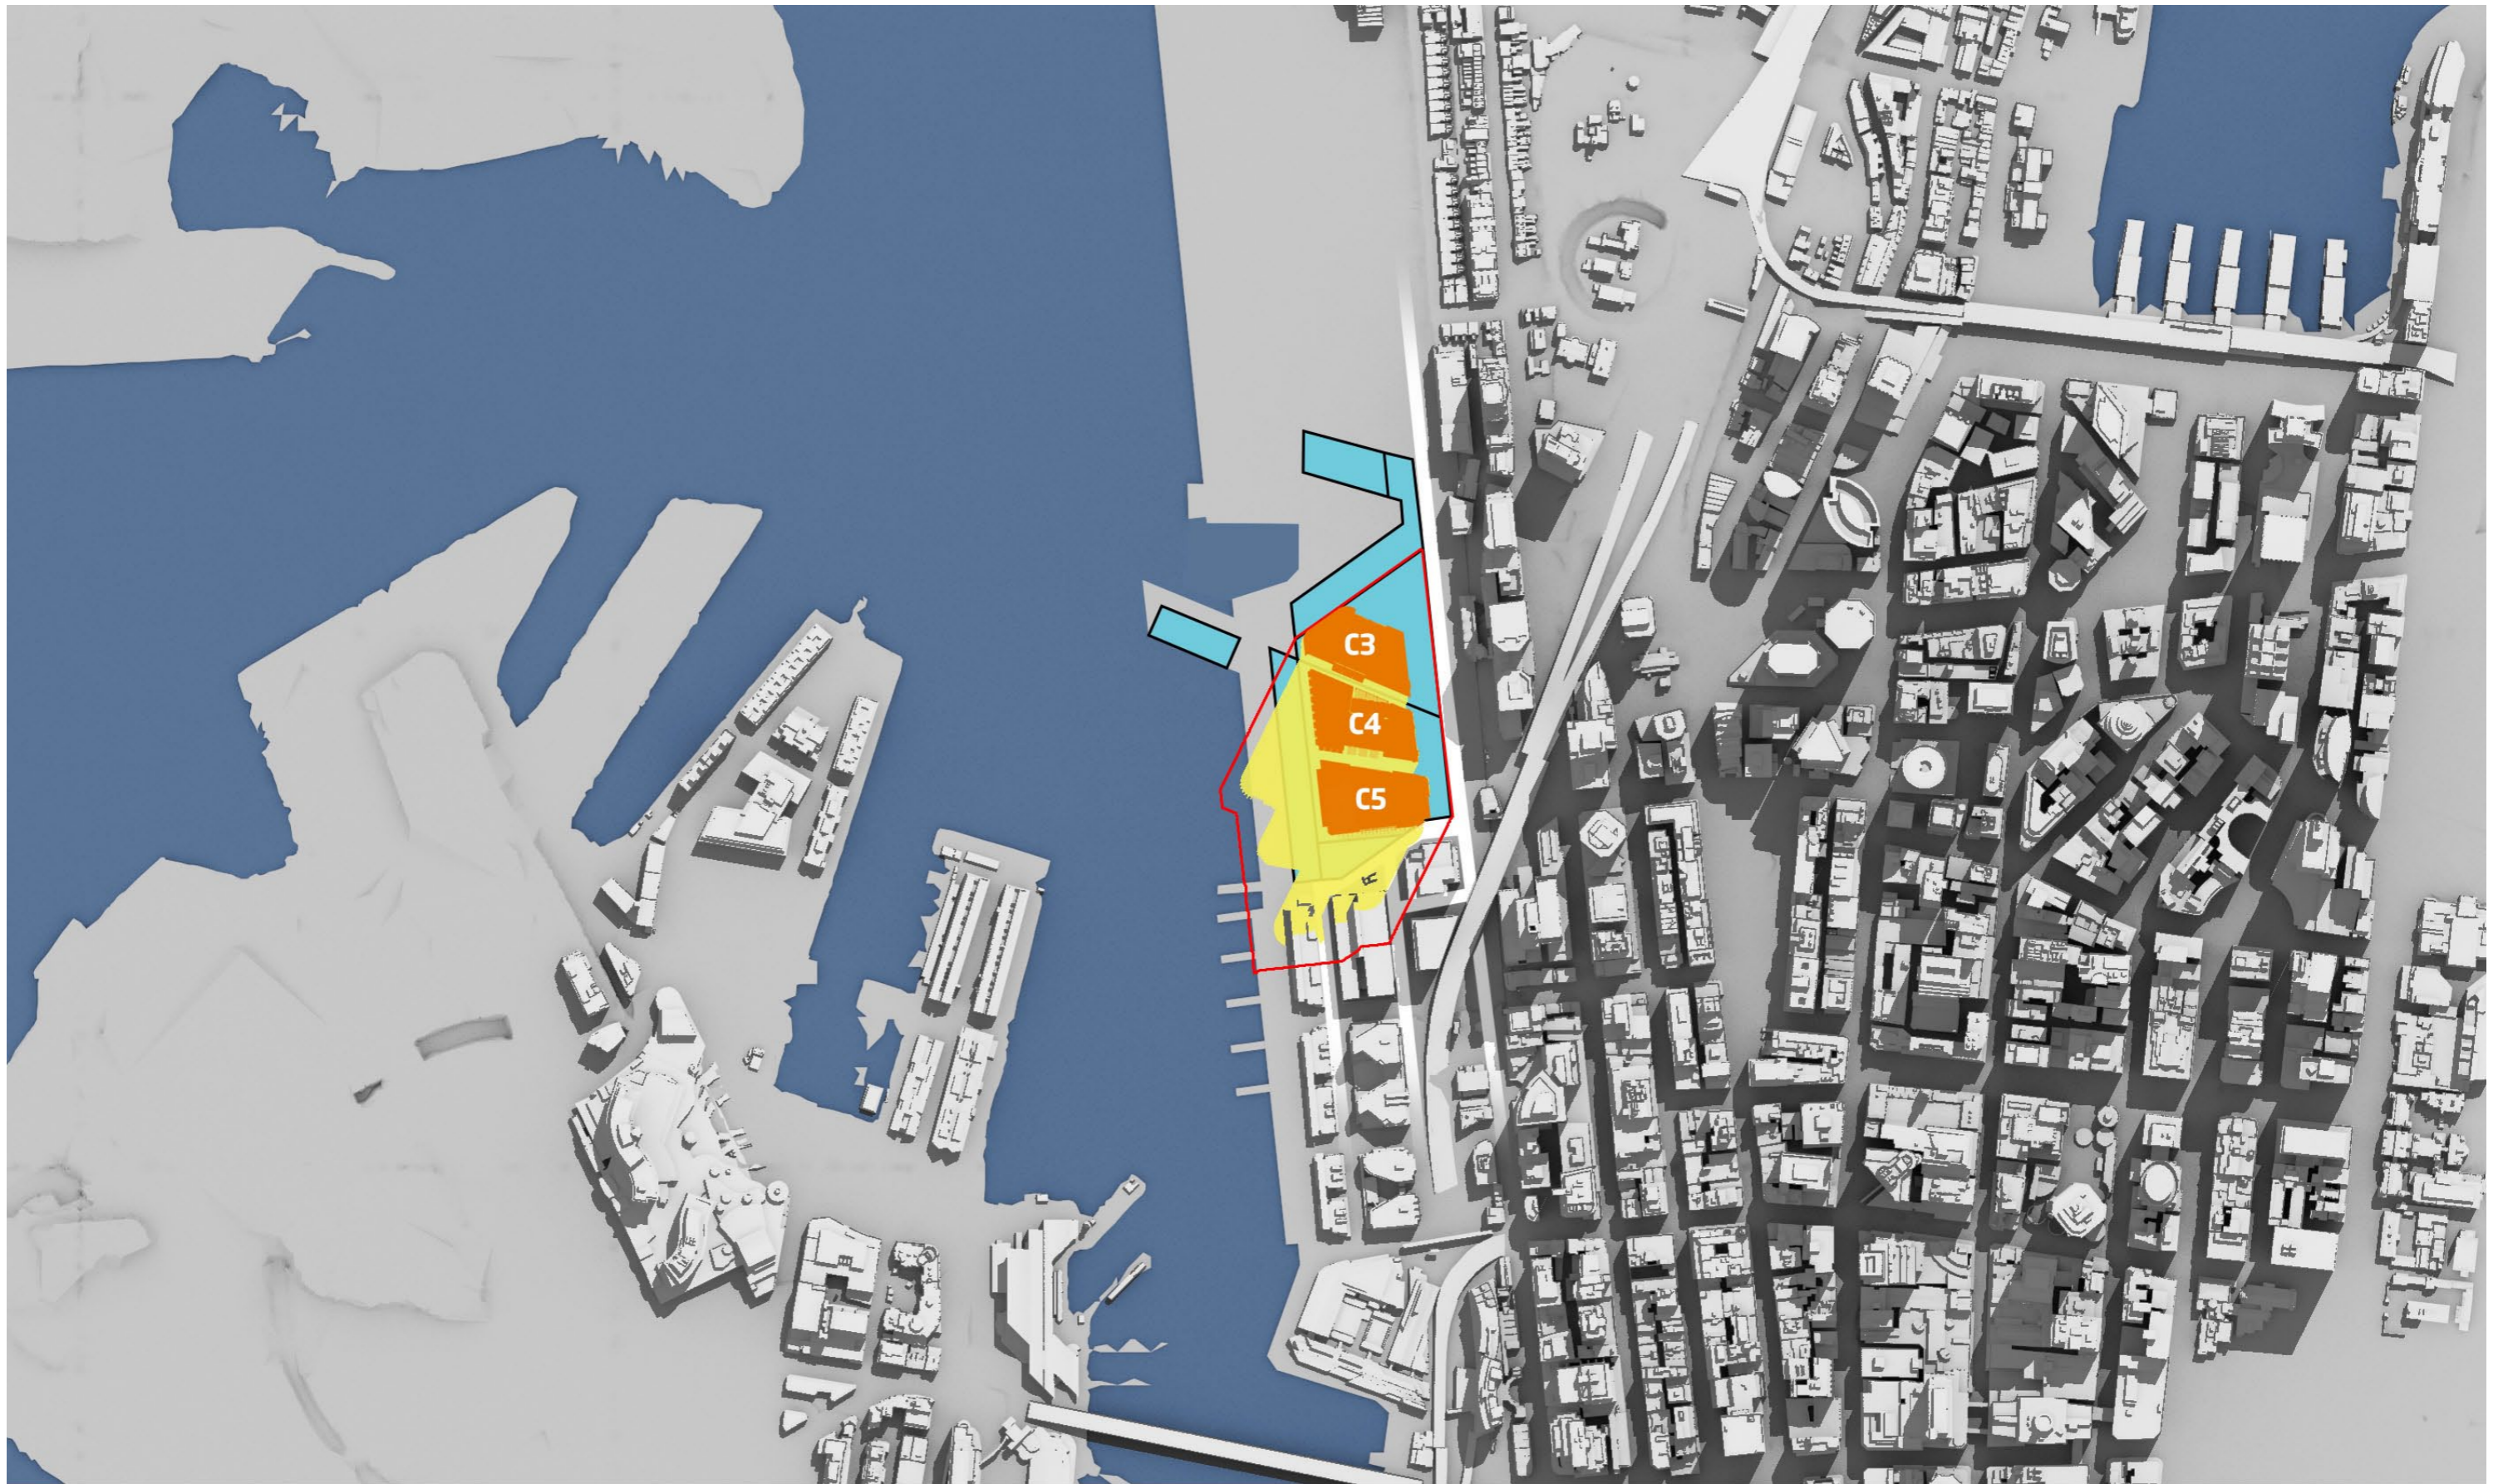

21st March, 9am

  
Block 2 & 3  
Envelope Shadow

  
C3, C4, & C5  
Shadow

  
C3, C4, & C5  
Footprint

  
Shadows cast by Existing  
City Buildings

  
SEPP Block Plan  
(Mod 4)

**Barangaroo - C3, C4, & C5 - Shadow Study**  
 In the Context of Approved Concept Plan Amendment (Mod 4 MP06\_0162)