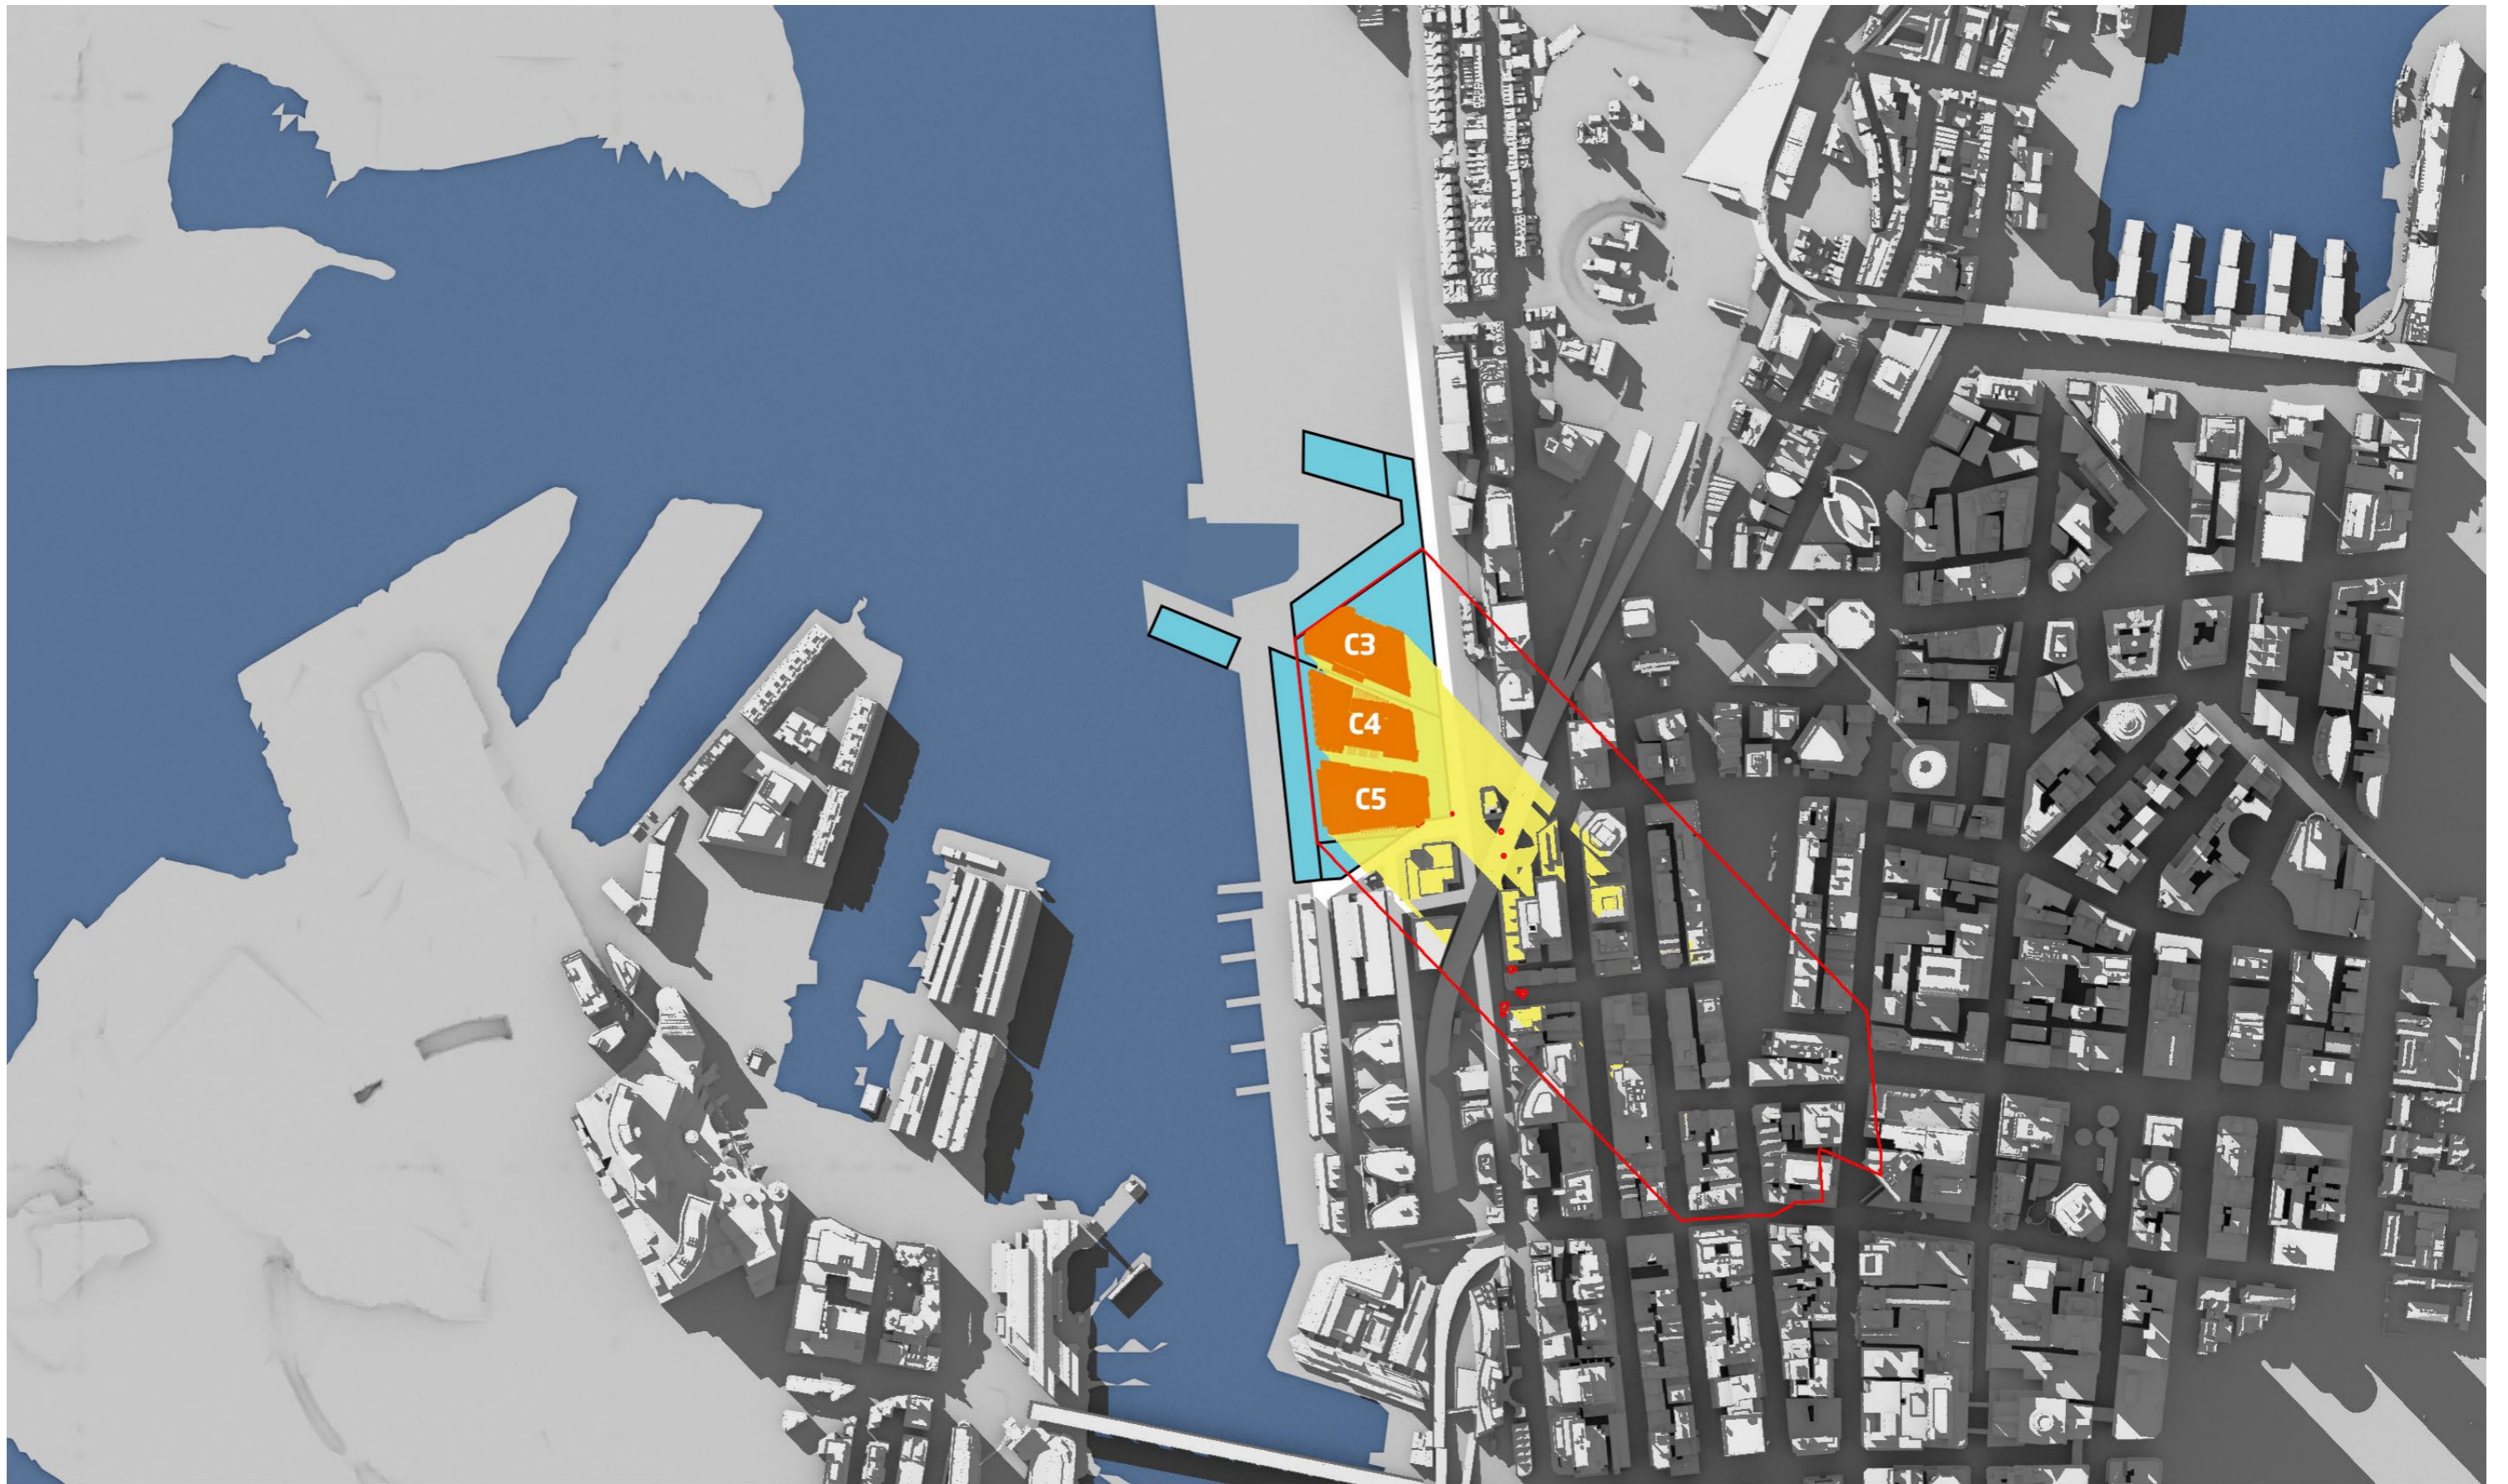

21st June, 12pm

  
 Block 2 & 3  
 Envelope Shadow

  
 C3, C4, & C5  
 Shadow

  
 C3, C4, & C5  
 Footprint

  
 Shadows cast by Existing  
 City Buildings

  
 SEPP Block Plan  
 (Mod 4)

**Barangaroo - C3, C4, & C5 - Shadow Study**  
 In the Context of Approved Concept Plan Amendment (Mod 4 MP06\_0162)

21st June, 3pm

  
 Block 2 & 3  
 Envelope Shadow

  
 C3, C4, & C5  
 Shadow

  
 C3, C4, & C5  
 Footprint

  
 Shadows cast by Existing  
 City Buildings

  
 SEPP Block Plan  
 (Mod 4)

Barangaroo - C3, C4, & C5 - Shadow Study  
In the Context of Approved Concept Plan Amendment (Mod 4 MP06\_0162)