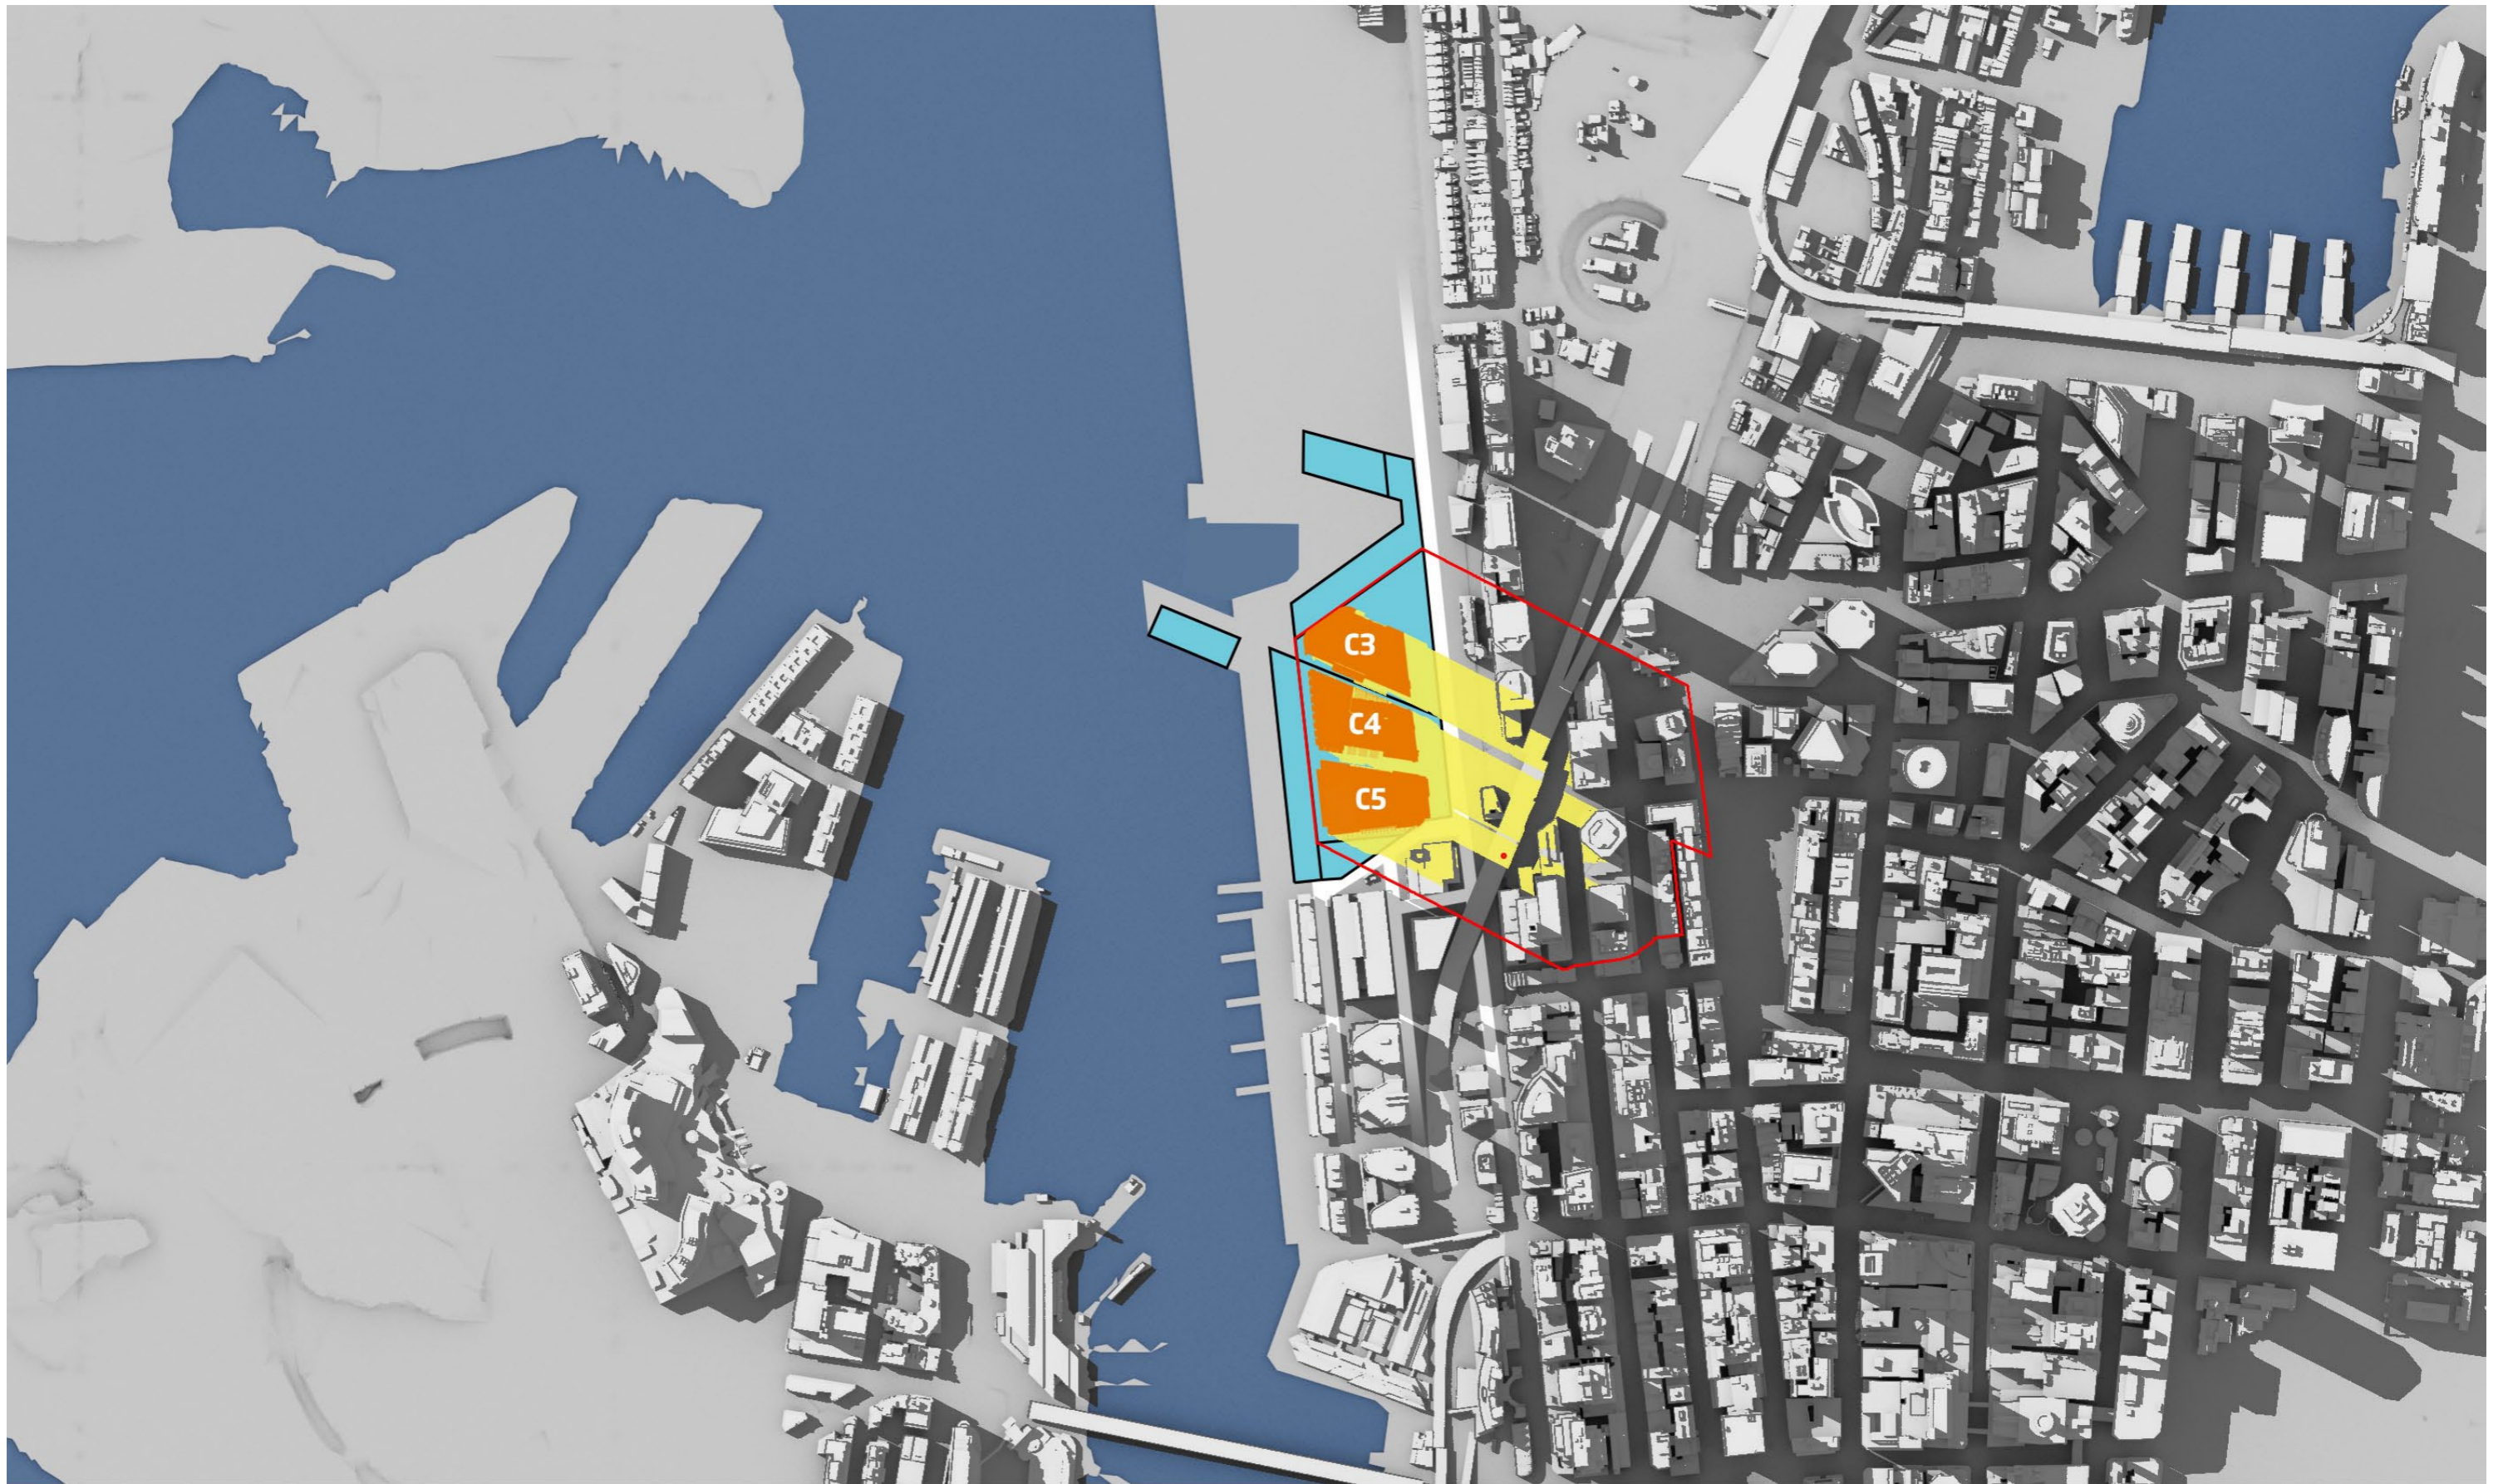

21st September, 12pm

  
 Block 2 & 3  
 Envelope Shadow

  
 C3, C4, & C5  
 Shadow

  
 C3, C4, & C5  
 Footprint

  
 Shadows cast by Existing  
 City Buildings

  
 SEPP Block Plan  
 (Mod 4)

Barangaroo - C3, C4, & C5 - Shadow Study  
 In the Context of Approved Concept Plan Amendment (Mod 4 MP06\_0162)

21st September, 3pm

  
 Block 2 & 3  
 Envelope Shadow

  
 C3, C4, & C5  
 Shadow

  
 C3, C4, & C5  
 Footprint

  
 Shadows cast by Existing  
 City Buildings

  
 SEPP Block Plan  
 (Mod 4)