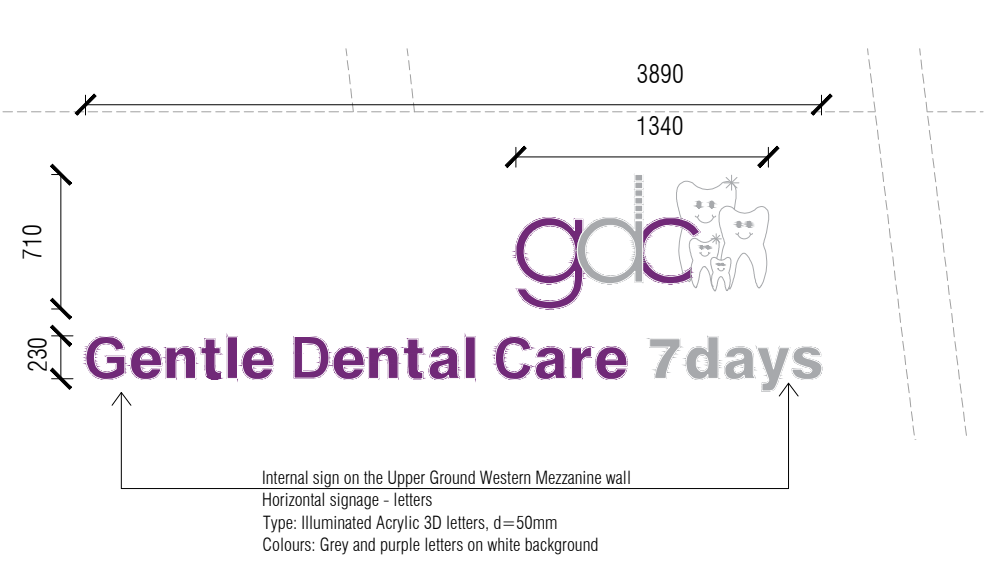

west elevation
urunga lane | scale: 1:100

Signage 5
kiora road | scale: 1:20

Signage 6
kiora road | scale: 1:20

External Vertical sign
Type: Illuminated Acrylic 3D letters, d=120mm
Colours: Purple letters on white/grey background

Signage 4
kiora road | scale: 1:50

Gentle Dental Care