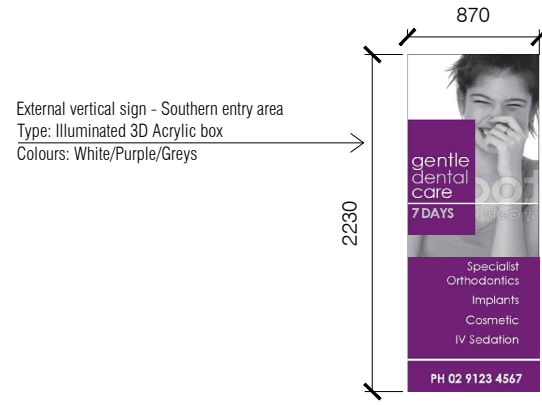

west elevation
urunga lane | scale: 1:100

Signage 5
kiora road | scale: 1:20

Signage 6
kiora road | scale: 1:20

External Vertical sign
Type: Illuminated Acrylic 3D letters, d=120mm
Colours: Purple letters on white/grey background

Signage 4
kiora road | scale: 1:50

Gentle Dental Care